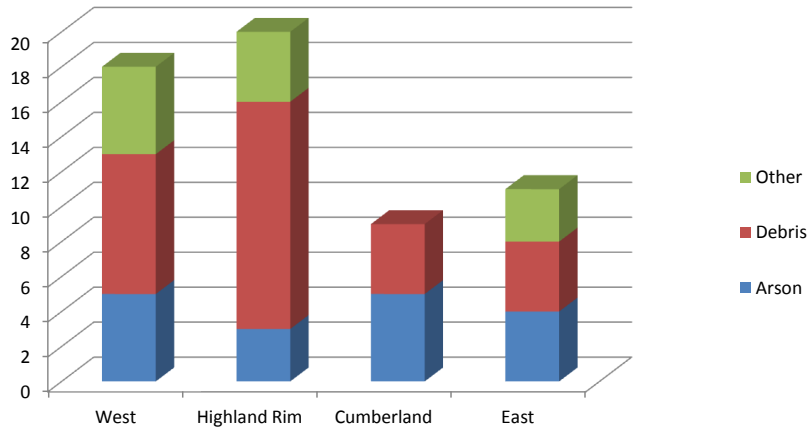

Tennessee Department of Agriculture
 2012 Division of Forestry
 Wildfire Charts
 (Year-to-Date Totals)

No. of Fires

No. of Fires
(State-wide)

Acres Burned

Acres Burned
(State-wide)