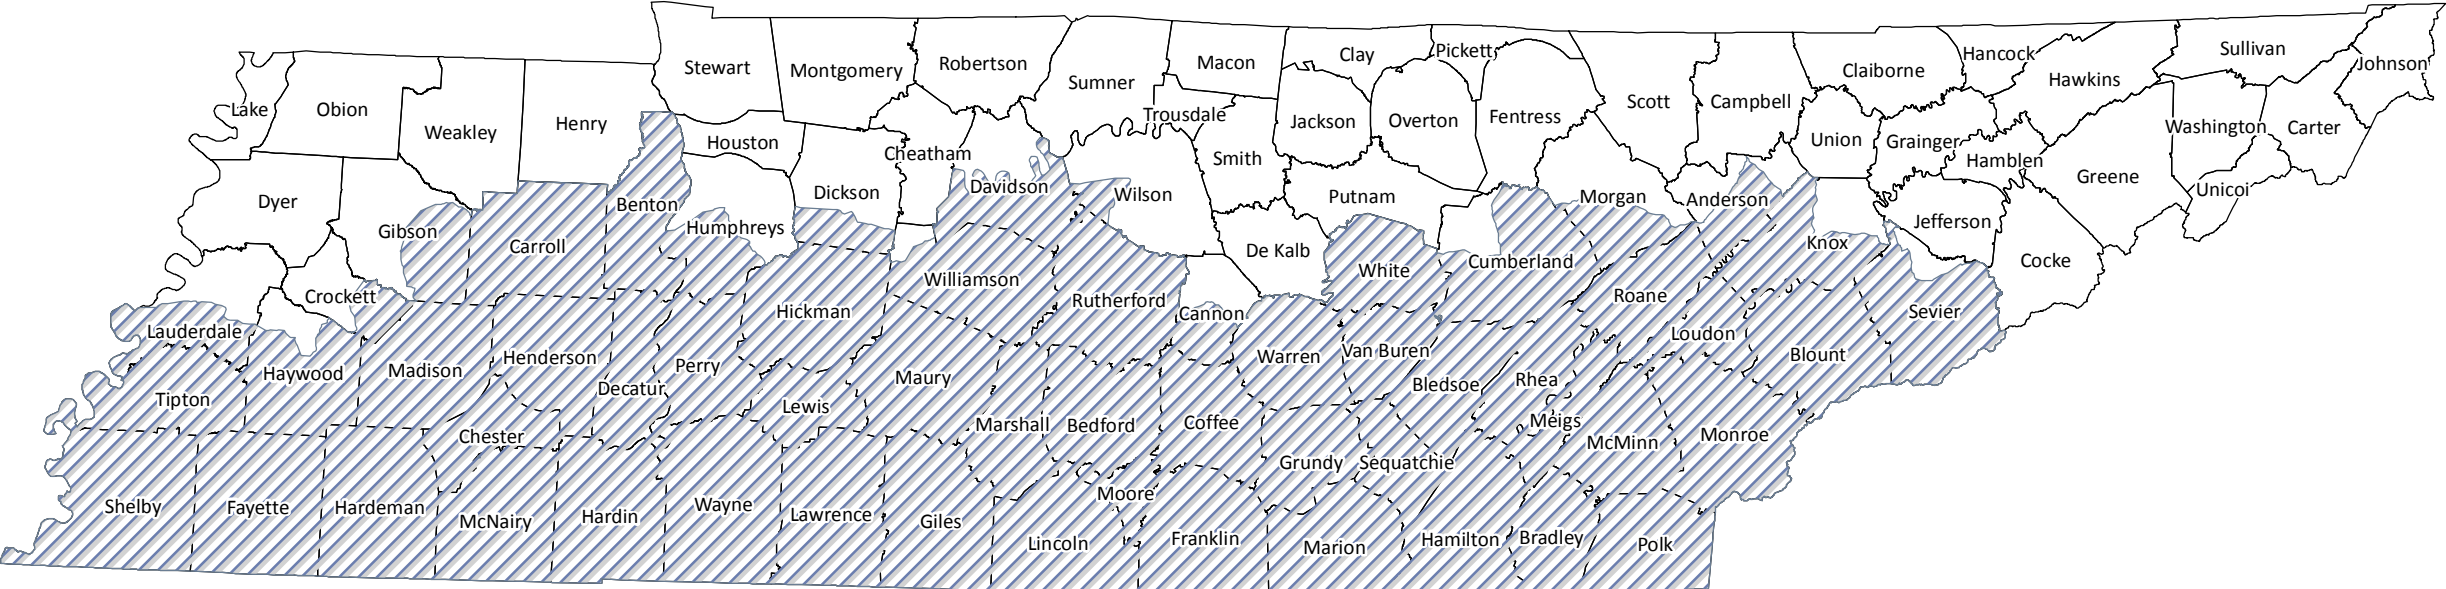

Imported Fire Ant Quarantined Area 2010

Legend

-  Imported Fire Ant Regulated Area
-  Non-Quarantined Area