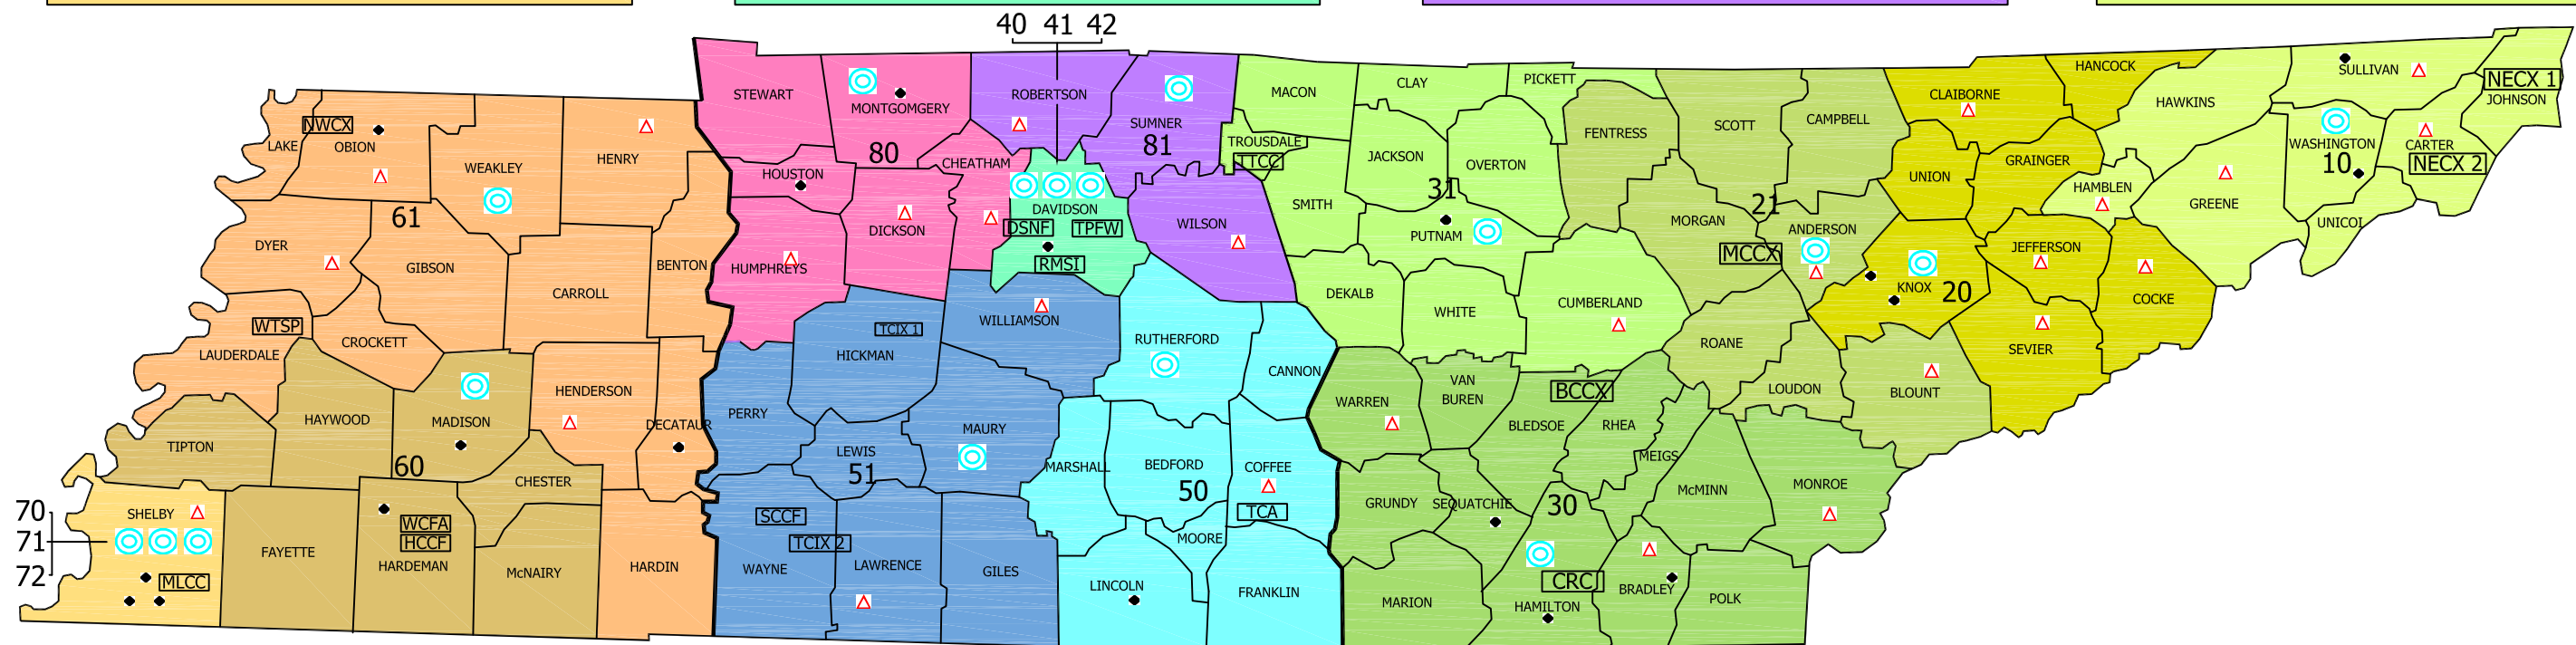

Tennessee Department of Correction Facilities and Offices

TDOD Prison [MLCC] Mark Luttrell Correctional Center	
70	Probation & Parole District 70 District Office: One Commerce Field Office: Knight Arnold
71	Probation & Parole District 71 District Office: Overton Crossing
72	Probation & Parole District 72 District Office: Crump
• Community Correction Offices	

TDOD Prisons [DSNF] Lois DeBerry Special Needs Facility [RMSI] Riverbend Maximum Security Institution [TPFW] Tennessee Prison for Women	
40	Probation & Parole District 40 District Office: Blanton 1
41	Probation & Parole District 41 District Office: Blanton 2
42	Probation & Parole District 42 District Office: Plus Park
• Community Correction Offices	

80	Probation & Parole District 80 District Office: Clarksville Field Office: Dickson Field Office: Waverly Field Office: Ashland City
• Community Correction Offices	

81	Probation & Parole District 81 District Office: Gallatin Field Office: Lebanon Field Office: Springfield

TDOD Prisons [NECX 1] North East Correctional Complex [NECX 2] North East Correctional Complex Annex	
10	Probation & Parole District 10 District Office: Johnson City Field Offices: Blountville, Greenville, Morristown and Elizabethton
• Community Correction Offices	

West Tennessee [HCCF] Hardeman County Correctional Facility [WCFA] Whiteville Correctional Facility	
60	Probation & Parole District 60 District Office: Jackson
• Community Correction Offices	

Middle Tennessee [TCA] Tennessee Correctional Academy	
50	Probation & Parole District 50 District Office: Murfreesboro Field Office: Tullahoma
• Community Correction Offices	

20	Probation & Parole District 20 District Office: Knoxville Field Office: Jefferson City Field Office: Newport Field Office: Sevierville Field Office: New Tazewell / Tazewell
• Community Correction Offices	

TDOD Prisons [BCCX] 1, 2 & 3 - Bledsoe County Correctional Complex [CRC] Chattanooga Release Center	
30	Probation & Parole District 30 District Office: Chattanooga Field Office: Cleveland, McMinnville, Madisonville
• Community Correction Offices	

TDOD Prisons [WTSP] 1 & 2 - West Tennessee State Prison [NWCX] 1 & 2 - North West Correctional Complex	
61	Probation & Parole District 61 District Office: Dresden Field Offices: Dyersburg, Lexington-Wildersville, Union City & Paris
• Community Correction Offices	

TDOD Prisons [TCIX 1] Turney Center Industrial Complex [TCIX 2] Turney Center Industrial Complex [SCCF] South Central Correctional Facility	
51	Probation & Parole District 51 District Office: Columbia Field Offices: Franklin, Lawrenceburg

TDOD Prison [MCCX] Morgan County Correctional Complex	
21	Probation & Parole District 21 District Office: Clinton Field Office: Jacksboro, Maryville
• Community Correction Offices	

TDOD Prison [TTCC] Trousdale Turner Correctional Center	
31	Probation & Parole District 31 District Office: Cookeville Field Office: Crossville
• Community Correction Offices