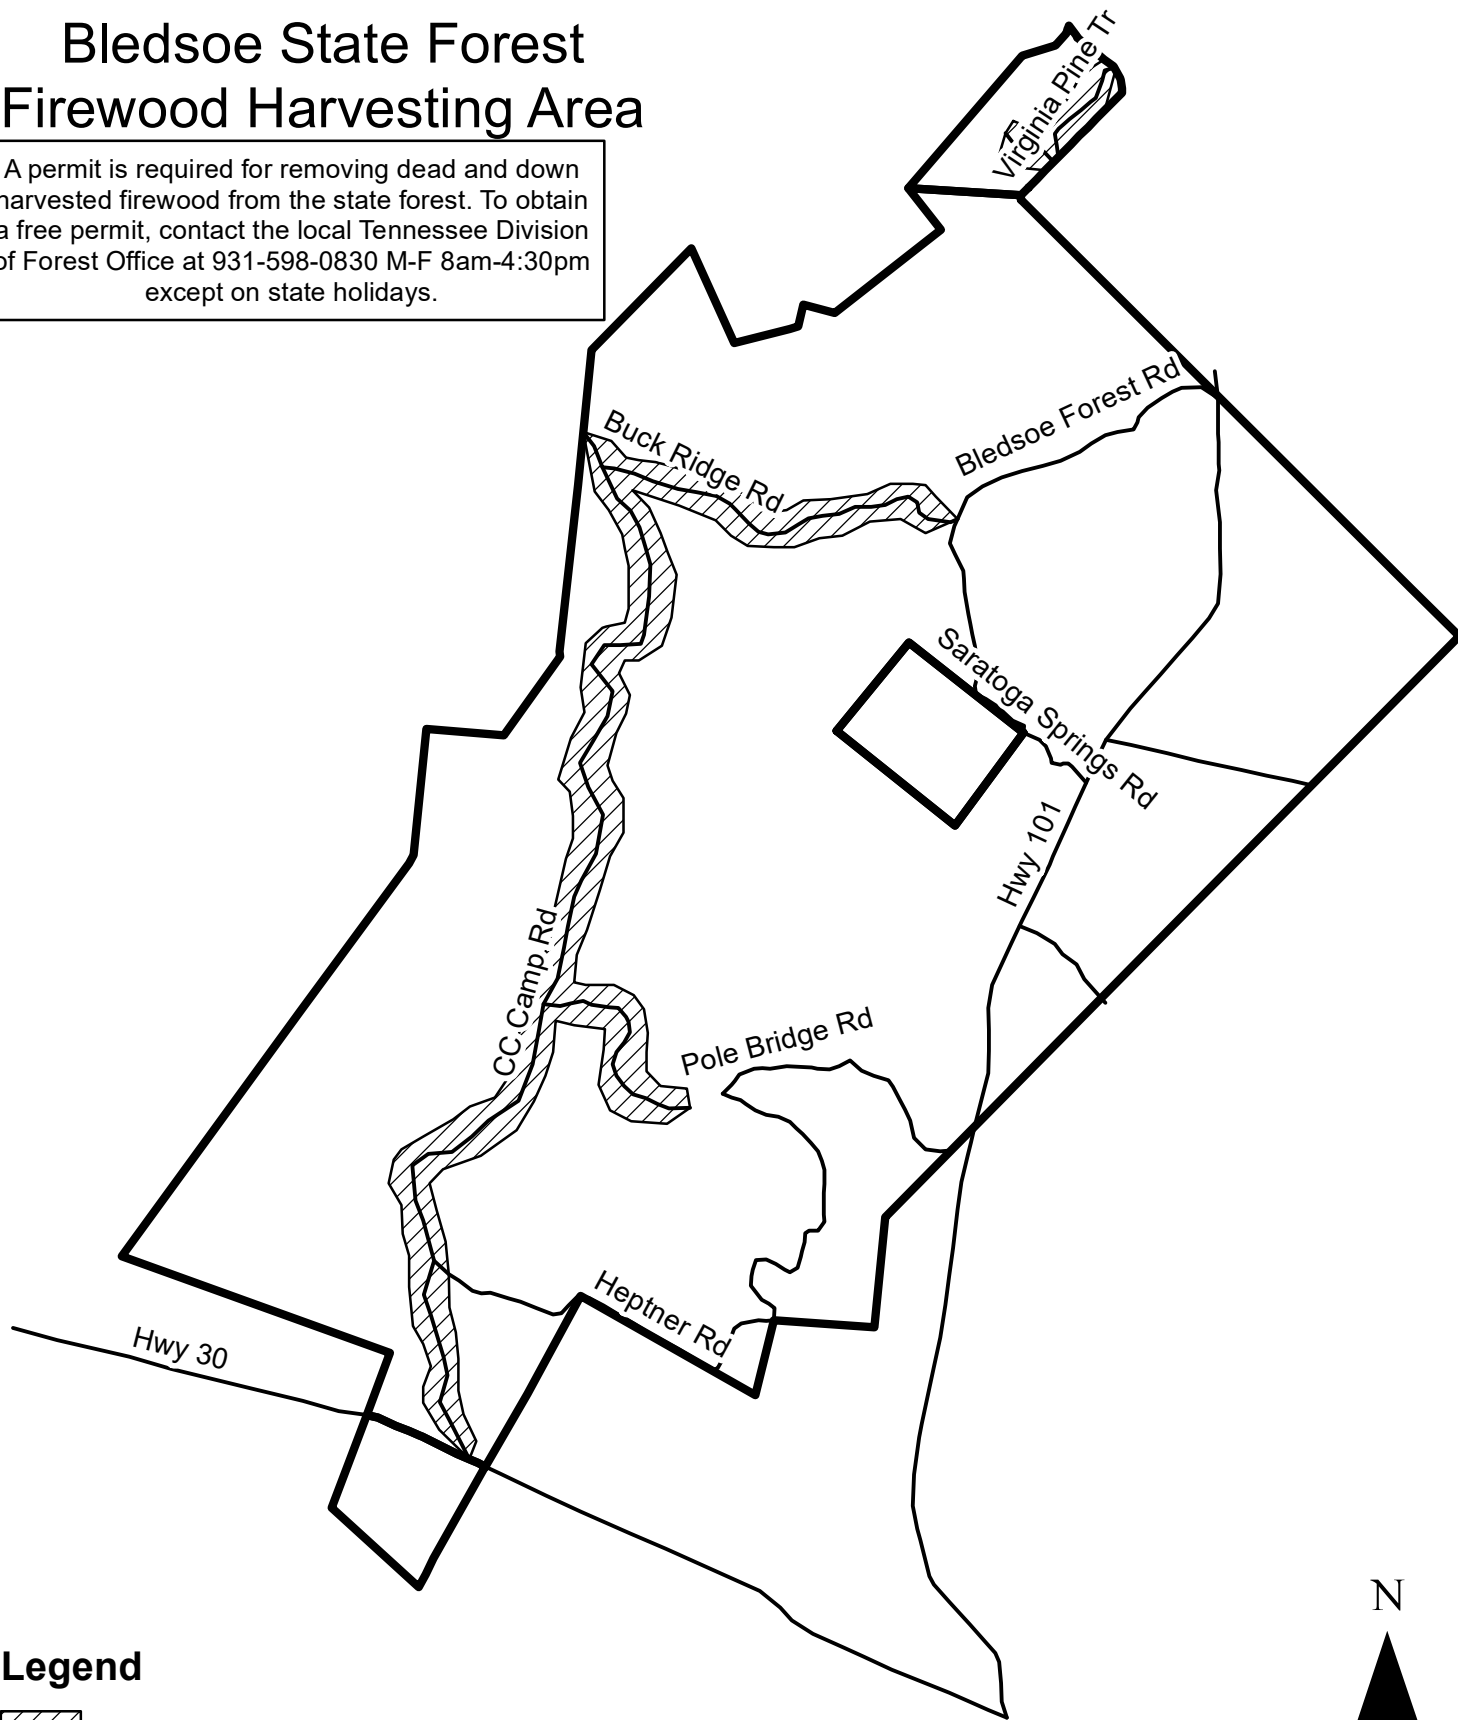

Bledsoe State Forest Firewood Harvesting Area

A permit is required for removing dead and down harvested firewood from the state forest. To obtain a free permit, contact the local Tennessee Division of Forest Office at 931-598-0830 M-F 8am-4:30pm except on state holidays.

Legend

-  Firewood Collection Area
-  State Forest Boundary
-  Road