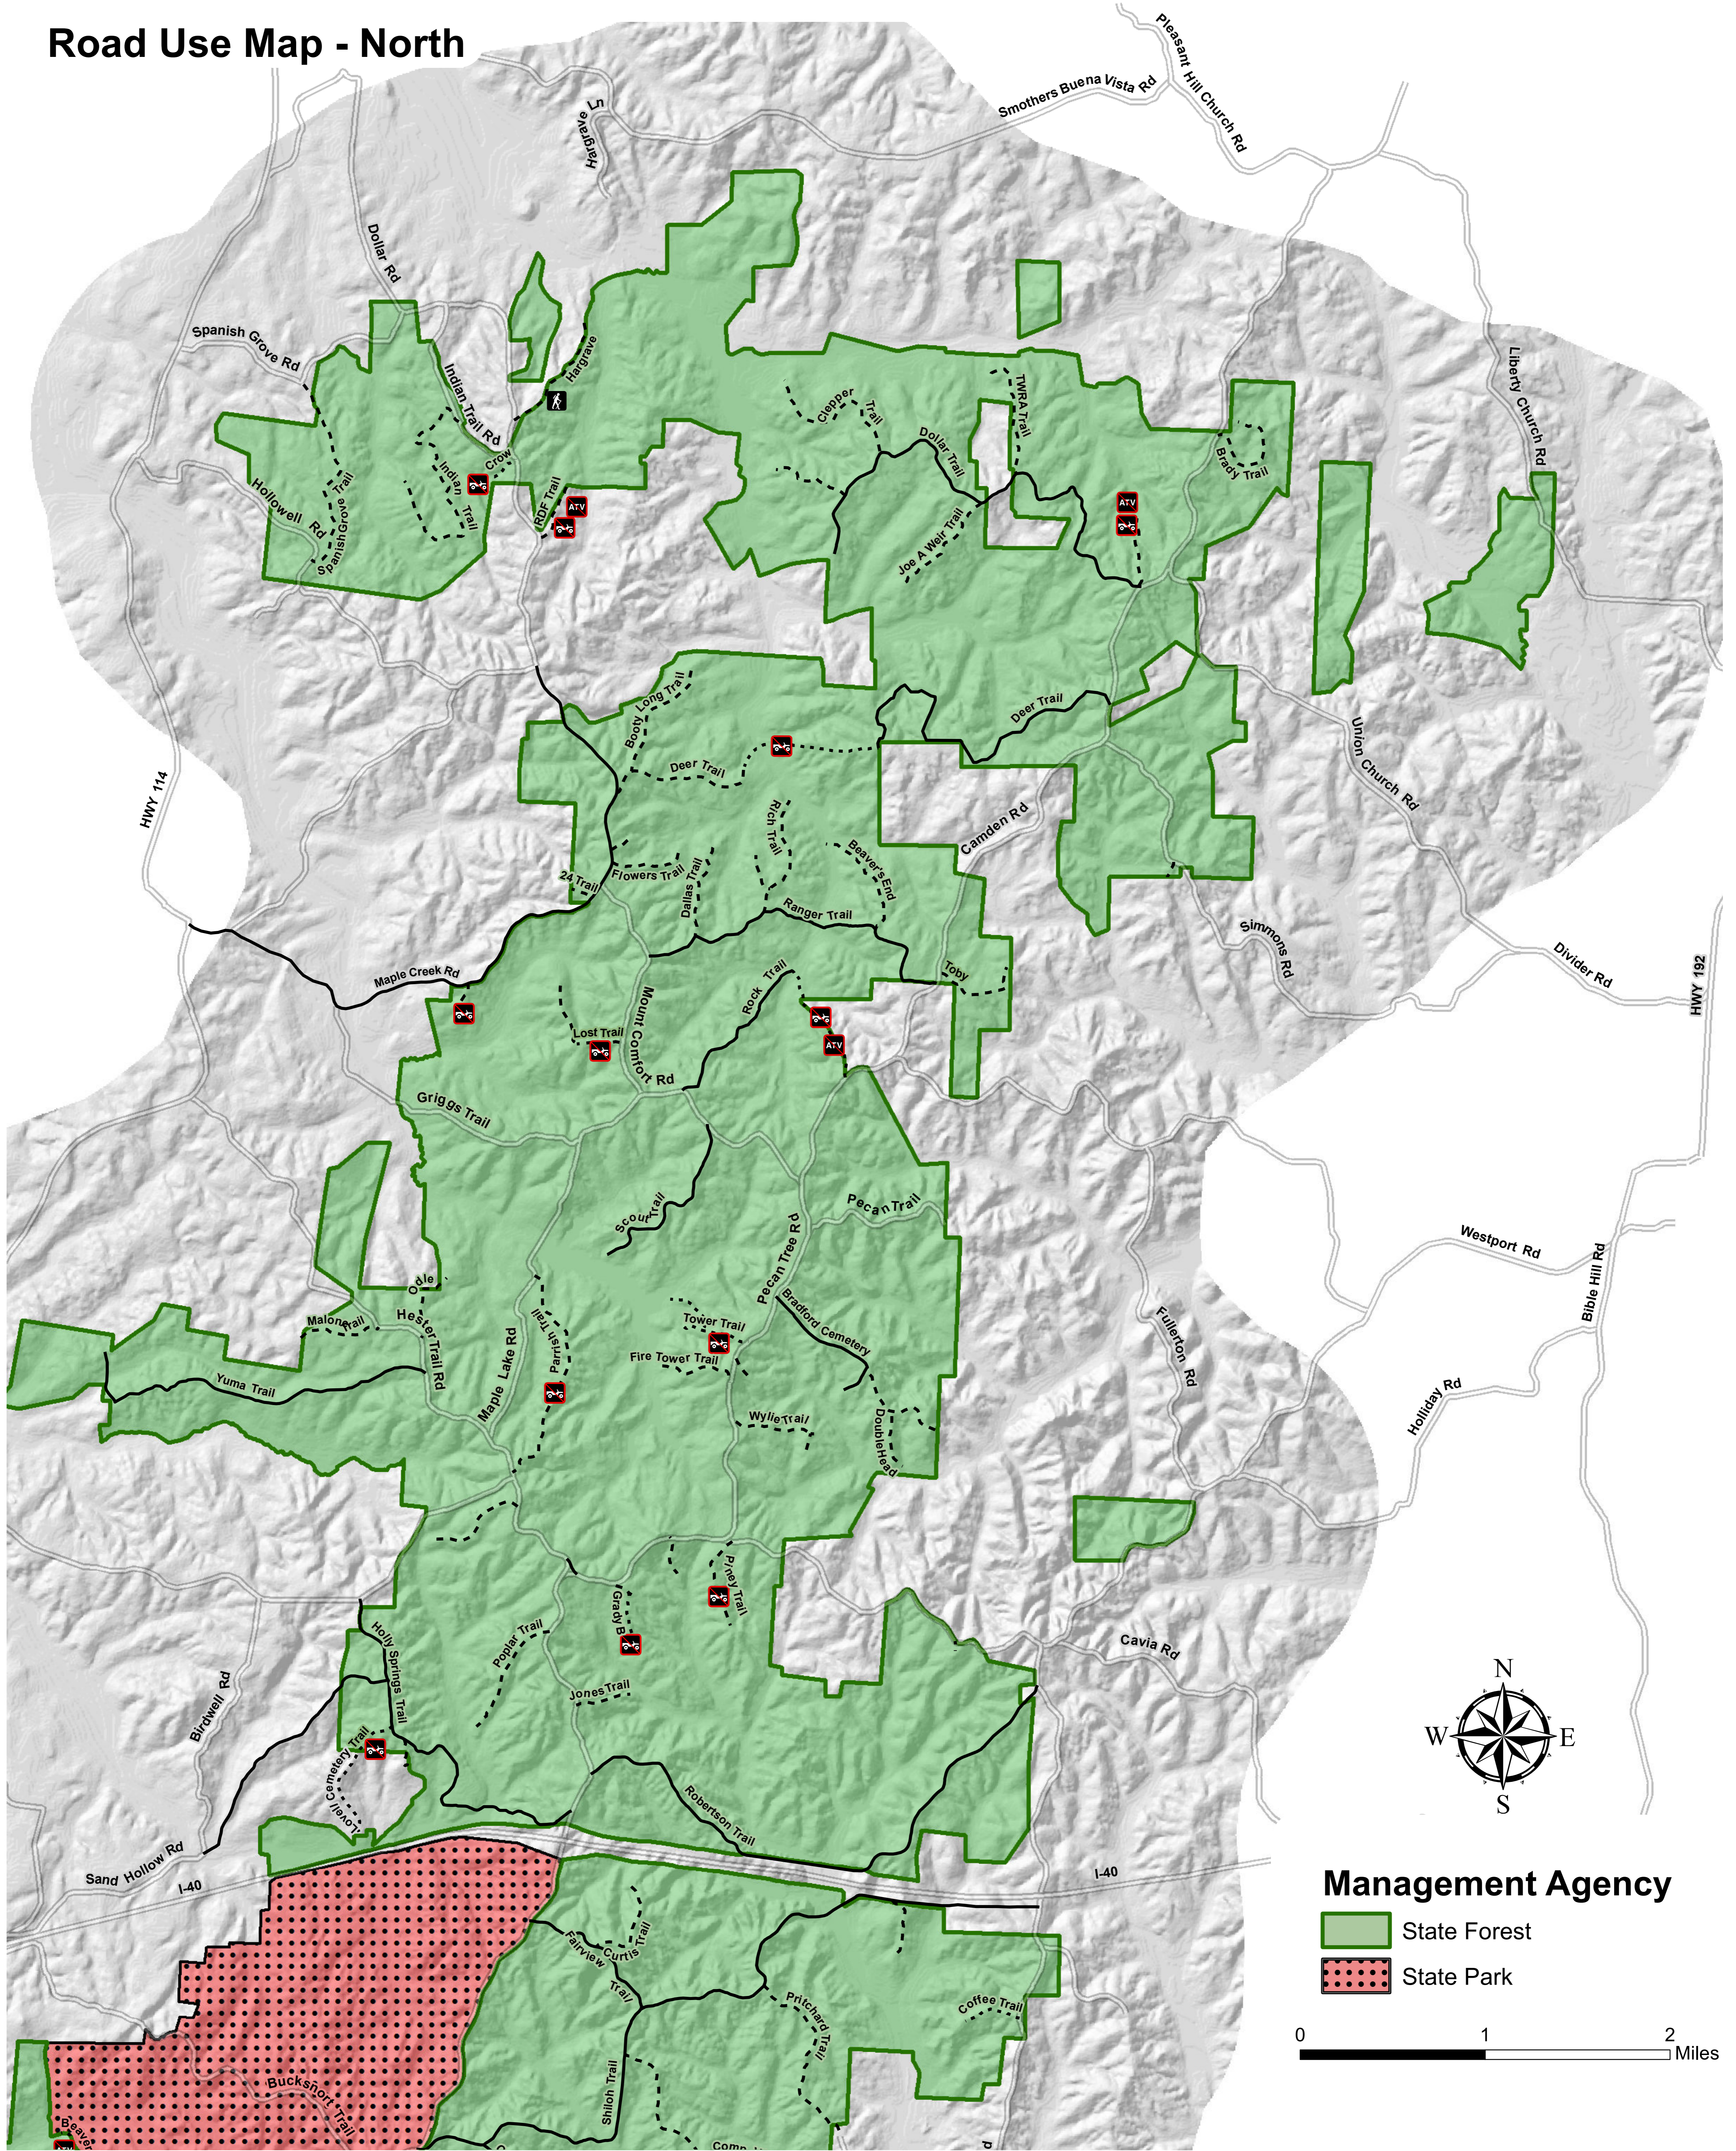

Natchez Trace State Forest

Road Use Map - North

Road Jurisdiction

- Non-Forest Federal, State, and Local Laws apply
- Forest Suitable for any vehicle
- Forest Road may be rough and high clearance vehicles are recommended
- Forest Narrow access, rough terrain, not suitable for vehicles over 50"

* Any unmapped trails are closed except to foot traffic only

Public Road Use Restrictions

- No Horseback
- No OHV
- No ATV
- Foot Traffic Only