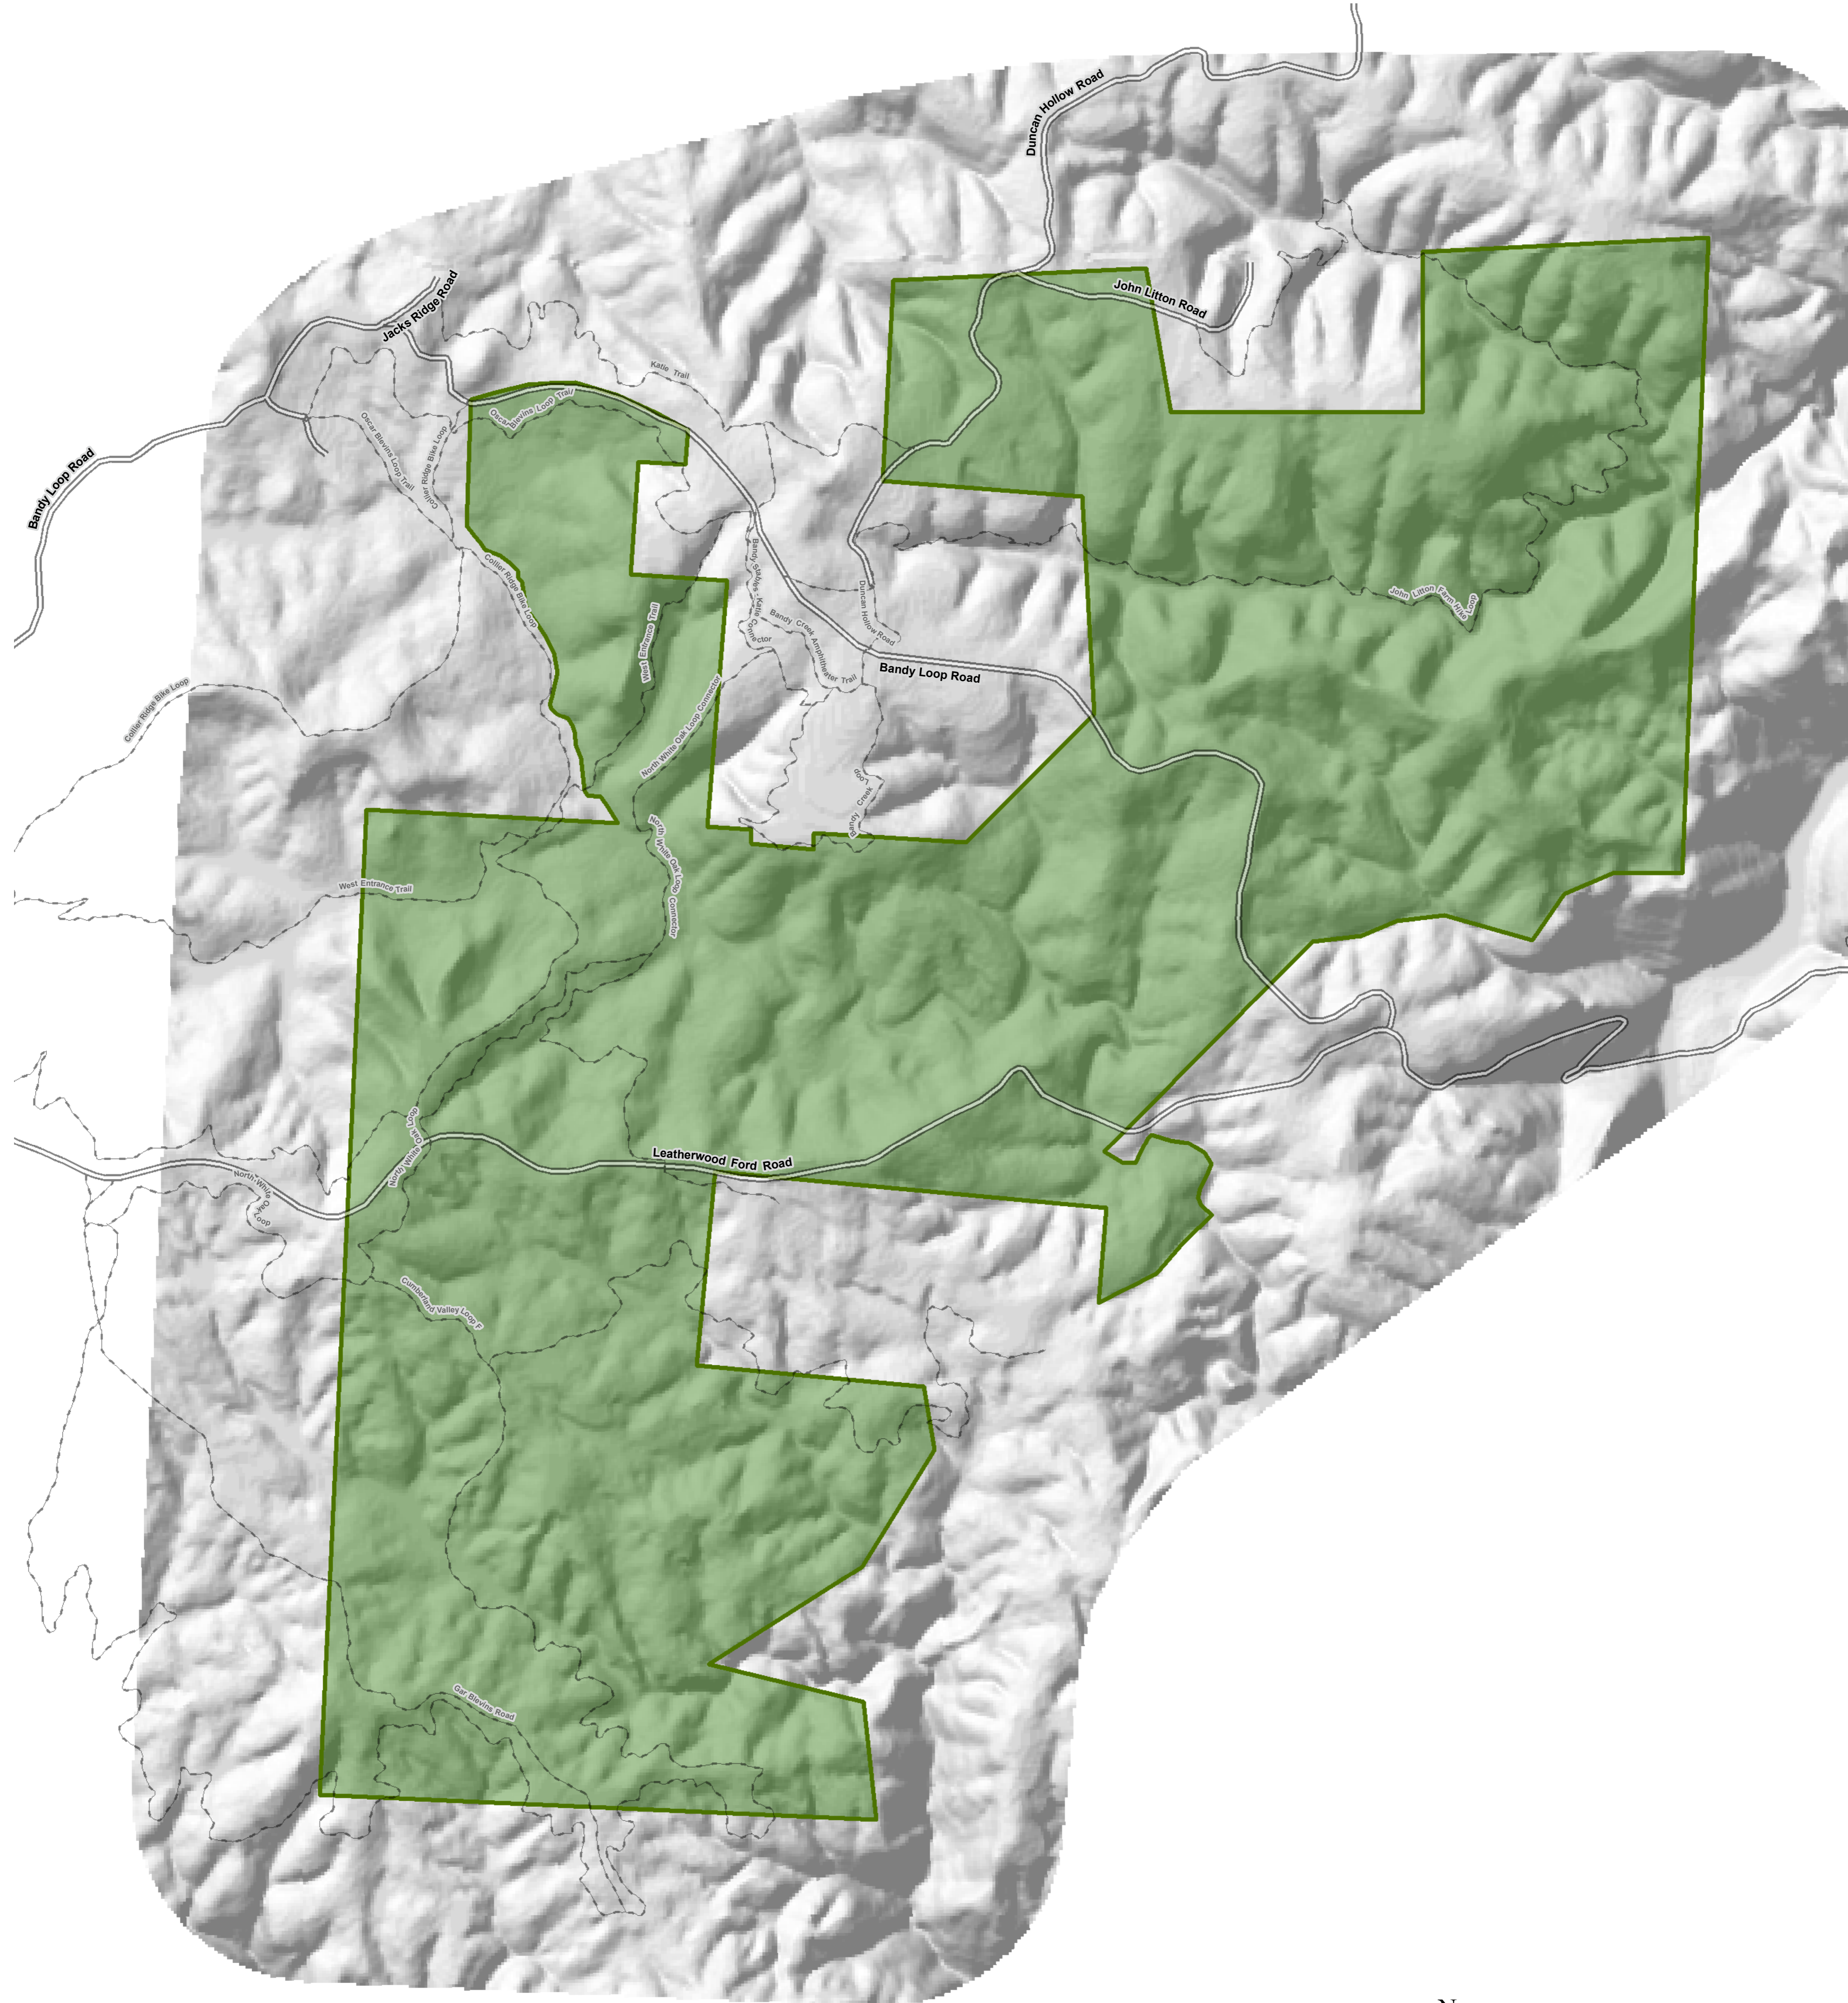

Scott State Forest

Public Road Use Map

Public Road Use Restrictions

Applicable where symbol is present

-  No Horseback
-  No OHV
-  No ATV
-  Foot Traffic Only

Road Jurisdiction

-  Non-Forest Federal, State, and local laws apply
-  Non-Forest Multi-Use and Single-Use Trails maintained by Big South Fork National Recreation Area. All Federal guidelines apply

* Any unmapped trails are closed except to foot traffic only

Forestry

State Forest Management

General area map. Not intended for navigational use
2016 By: N.J.O.