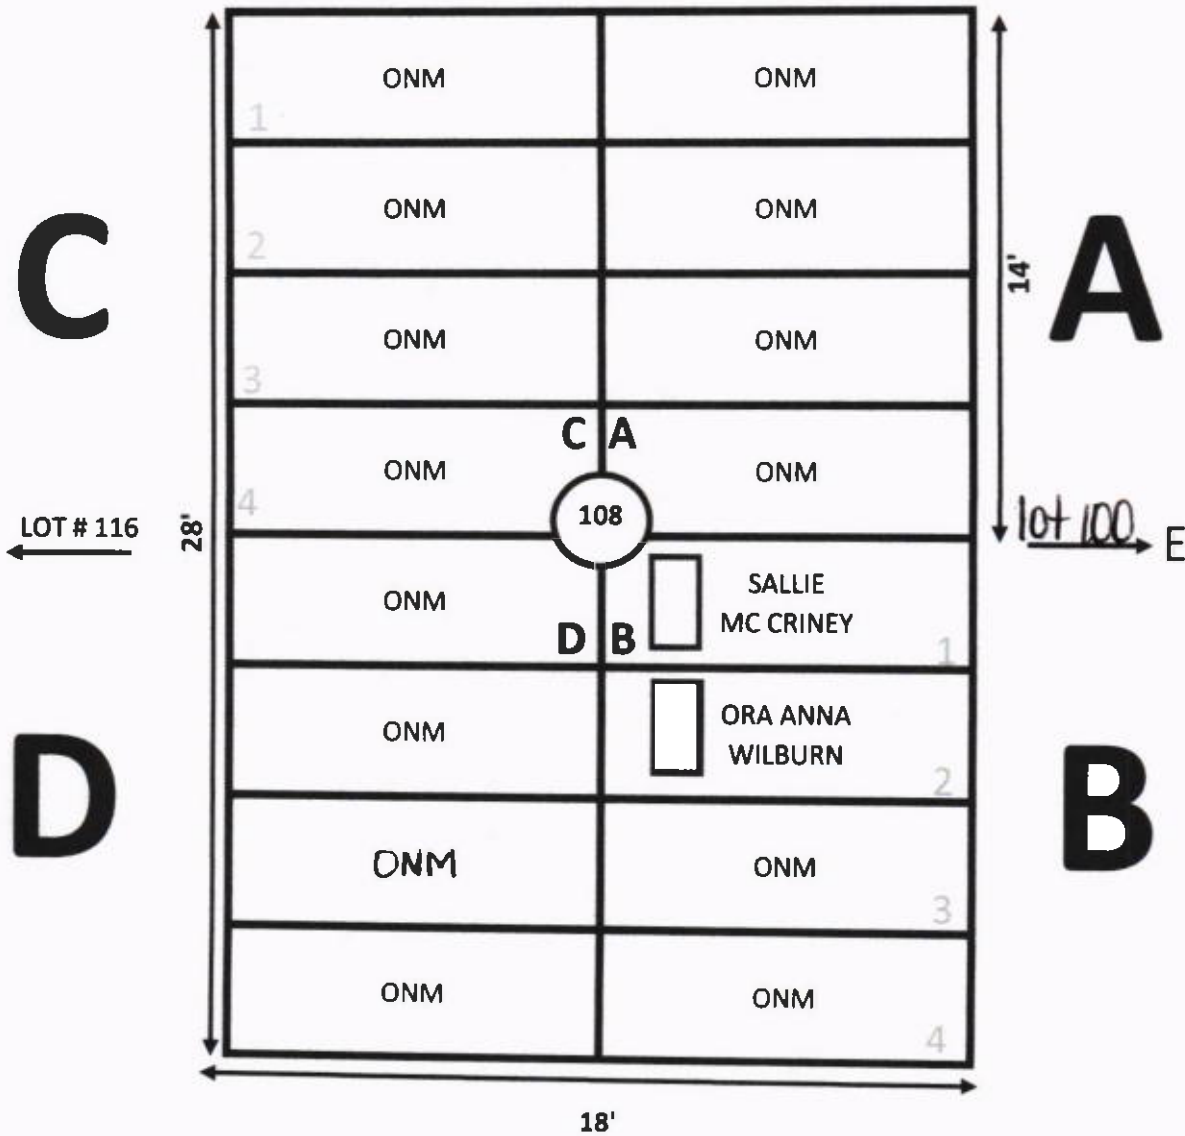

ELLIS ROAD

N

GARDEN: EVERLASTING LIFE LOT# 108