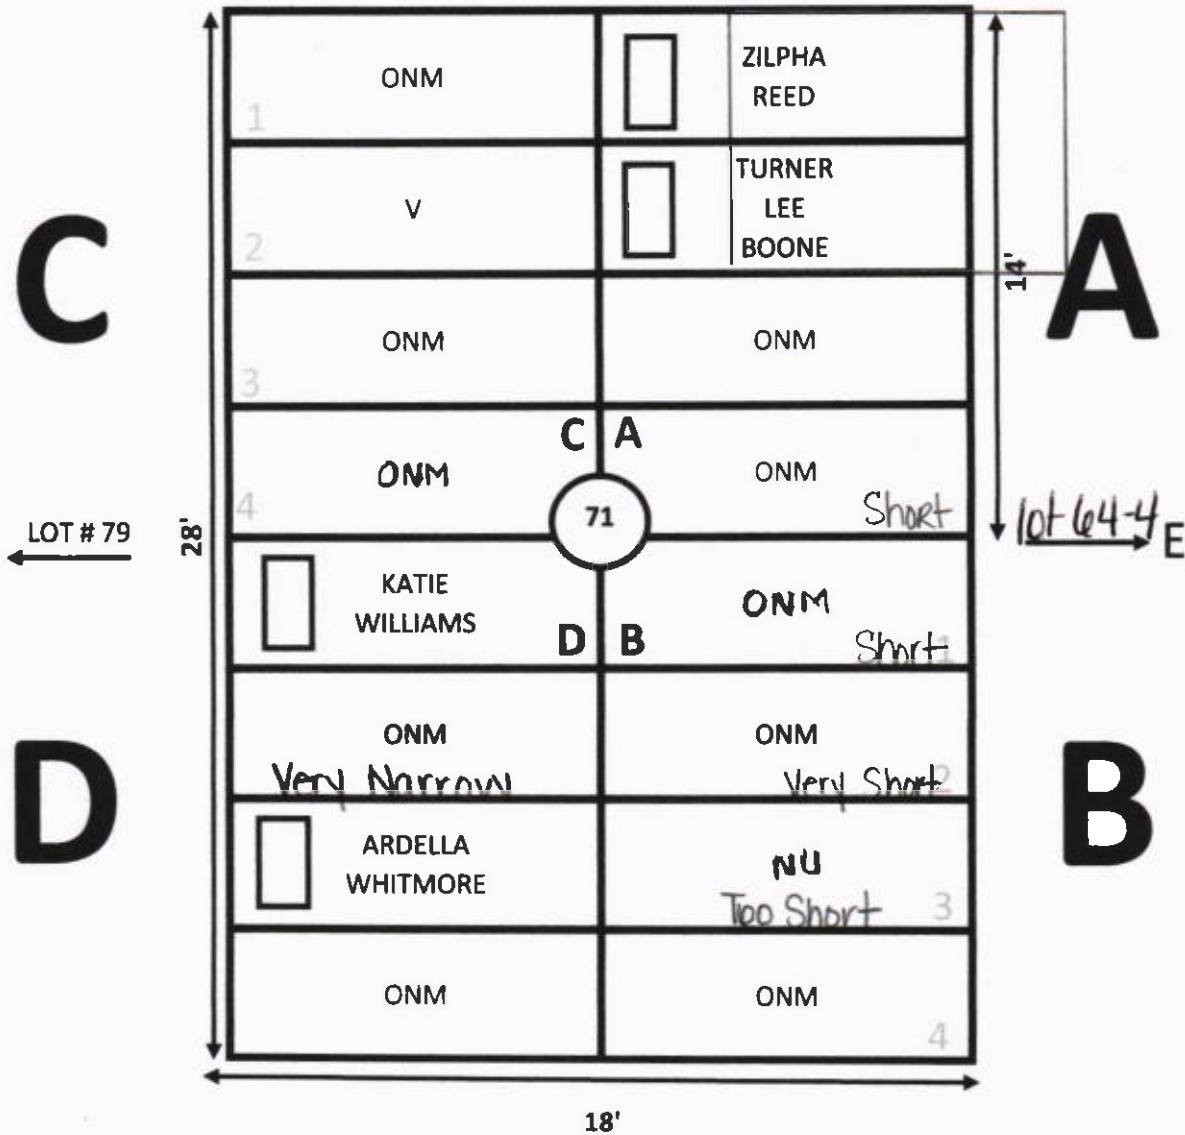

N

GARDEN: EVERLASTING LIFE LOT# 70

NOTE:

A-4, ROSIE LEE MASON, MARKER ONLY

ELLIS ROAD

N

GARDEN: EVERLASTING LIFE LOT# 71

GALILEE MEMORIAL GARDENS