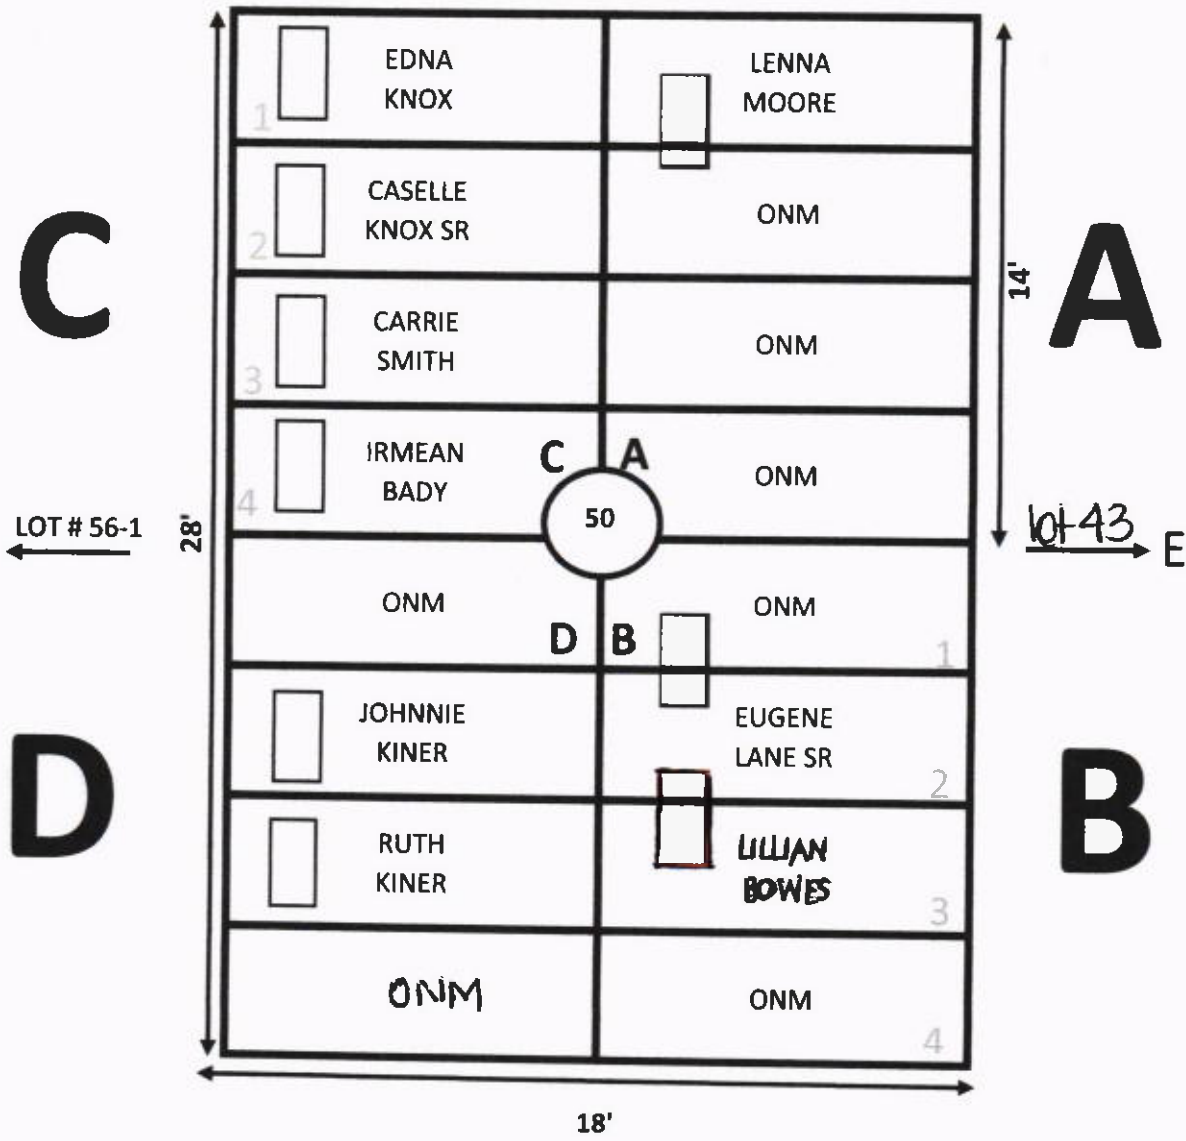

ELLIS ROAD

GARDEN: EVERLASTING LIFE LOT# 50