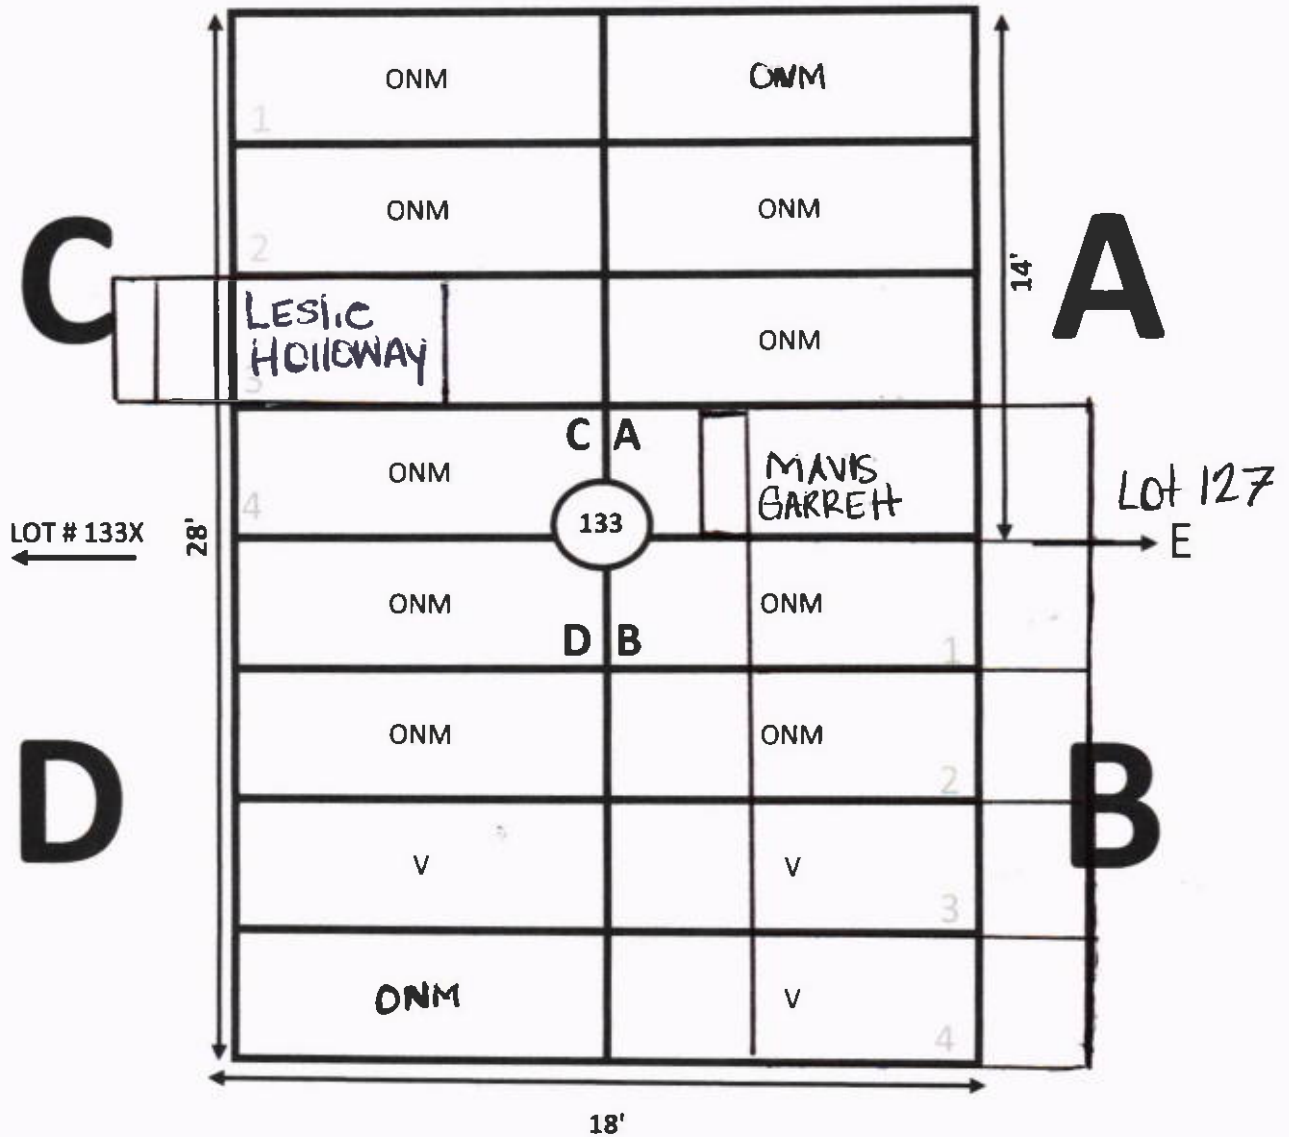

ELLIS ROAD

N

GARDEN: EVERLASTING LIFE LOT# 133