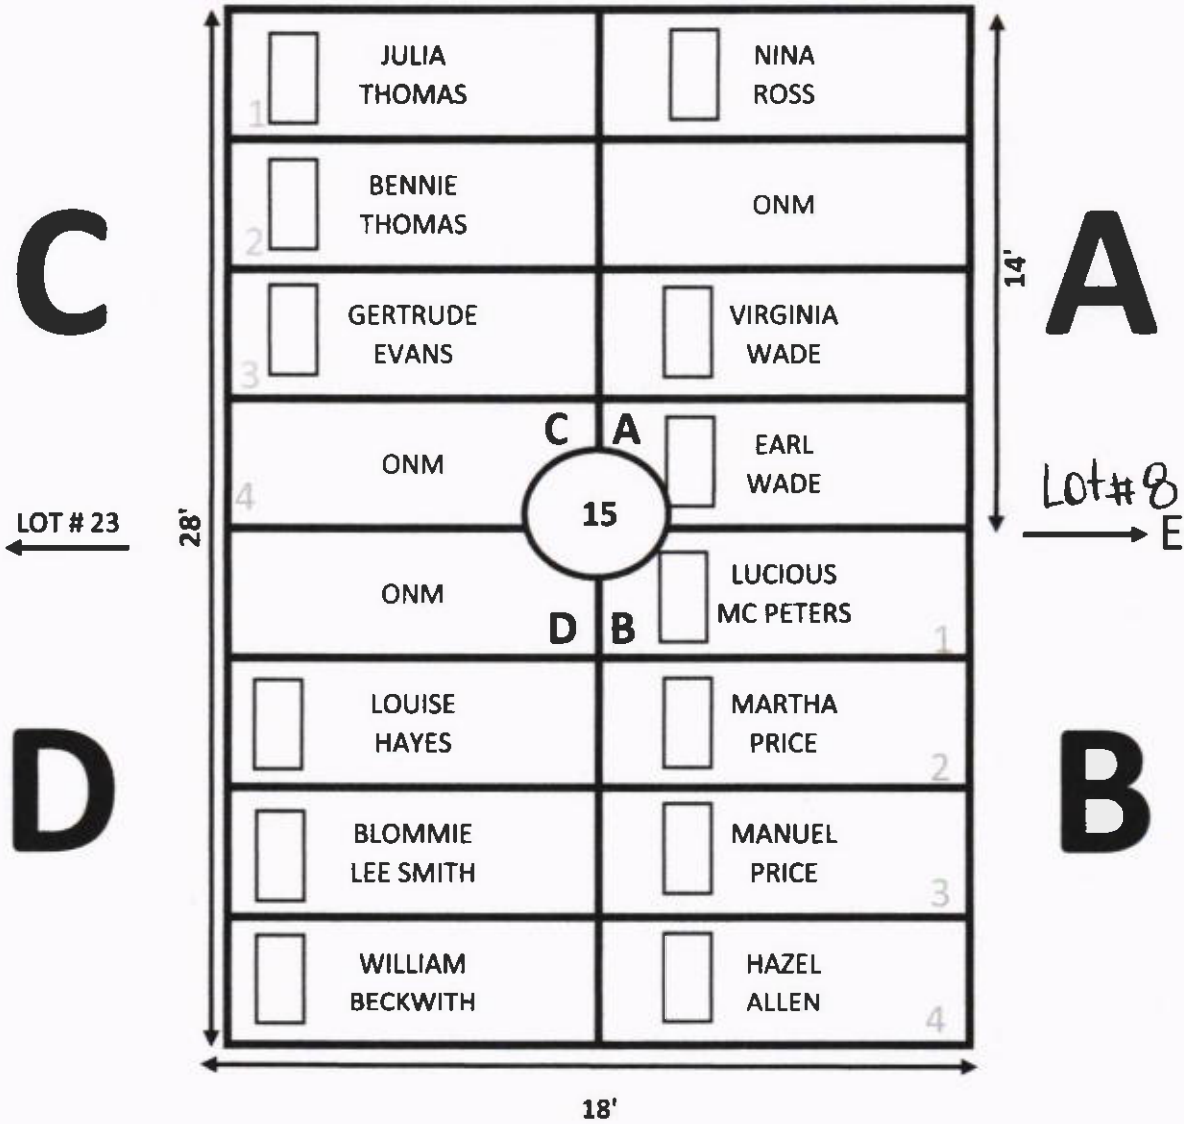

ELLIS ROAD

N

GARDEN: EVERLASTING LOT# 15