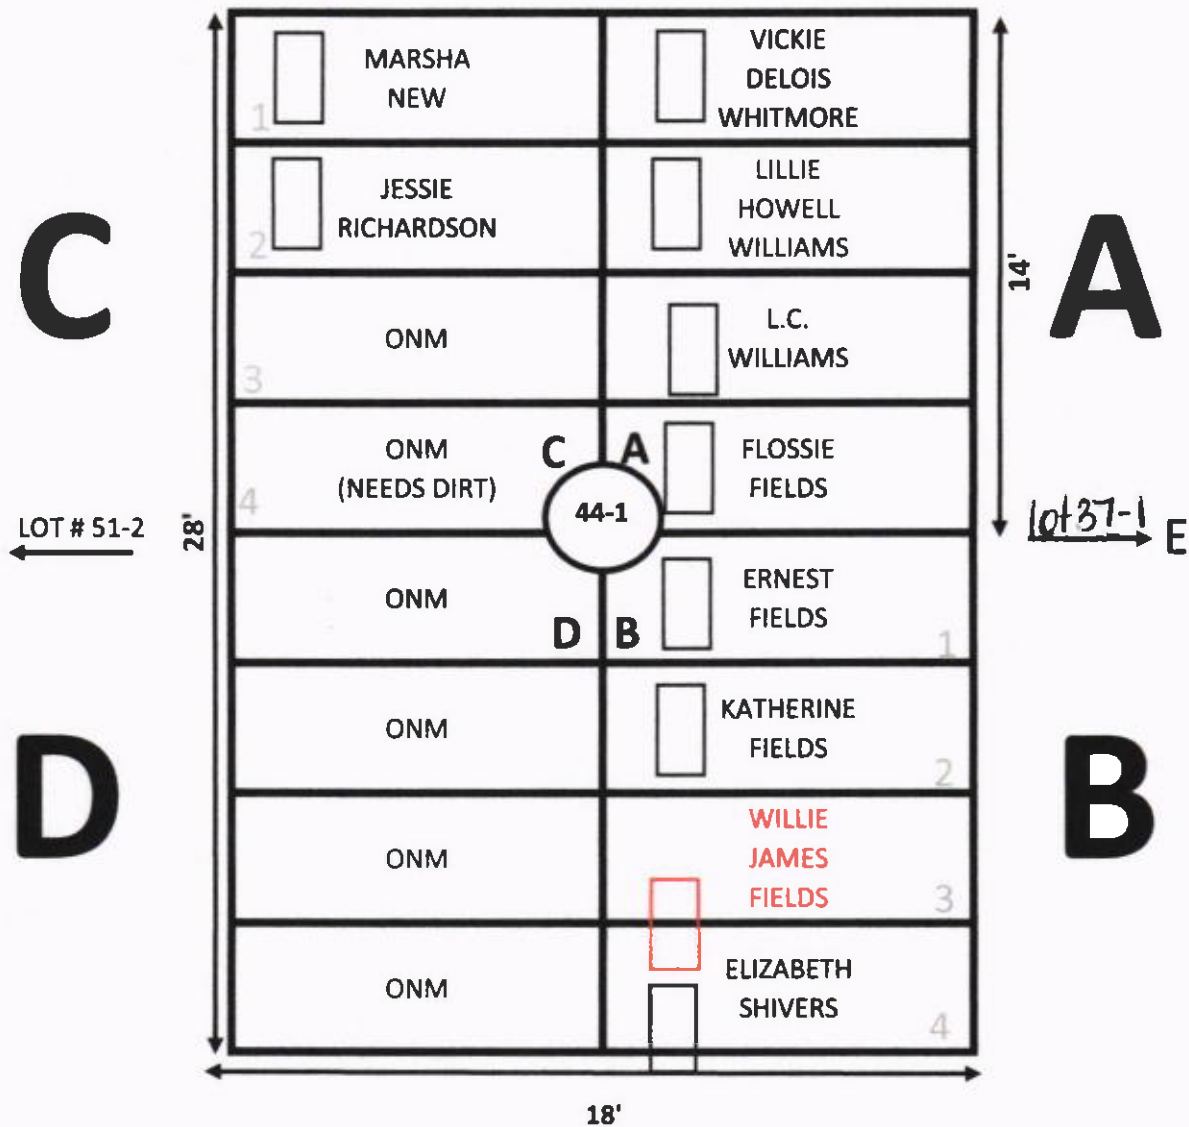

GALILEE MEMORIAL GARDENS

GARDEN: EVERLASTING LIFE LOT: 44

ELLIS RD

N

ELLIS ROAD

GARDEN: EVERLASTING LIFE LOT# 44-1

NOTE:

1. B-3, WILLIE JAMES FIELDS, MARKER ONLY AND IS TURNED WEST.