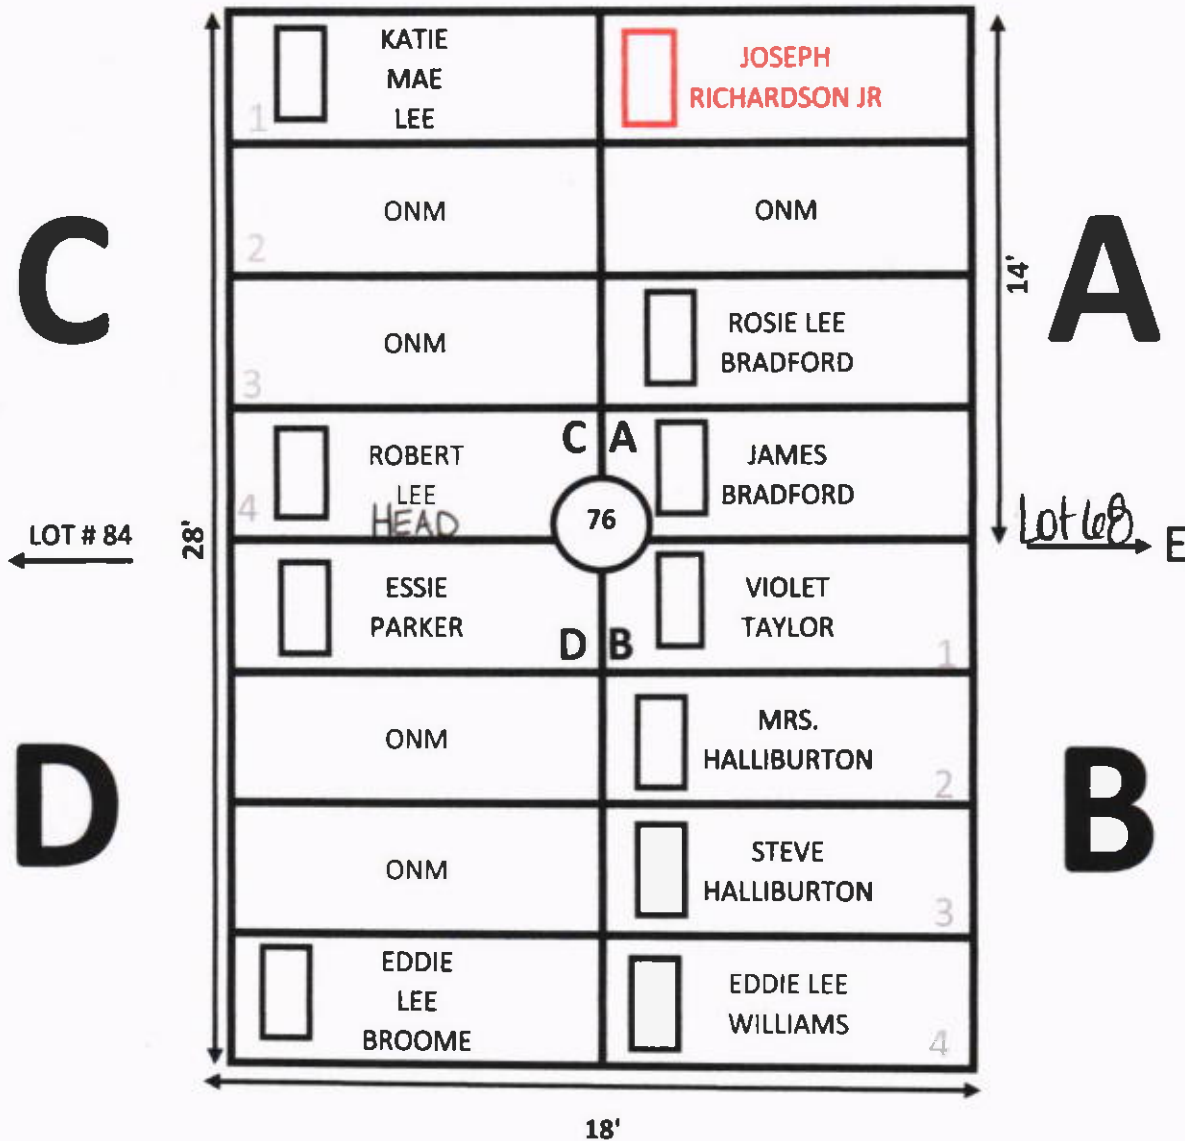

ELLIS ROAD

N

GARDEN: EVERLASTING LIFE LOT# 75

ELLIS ROAD

N

GARDEN: EVERLASTING LIFE LOT# 76

NOTE:

A-1, JOSEPH RICHARDSON JR, NO INTERRENMENT, MARKER ONLY.