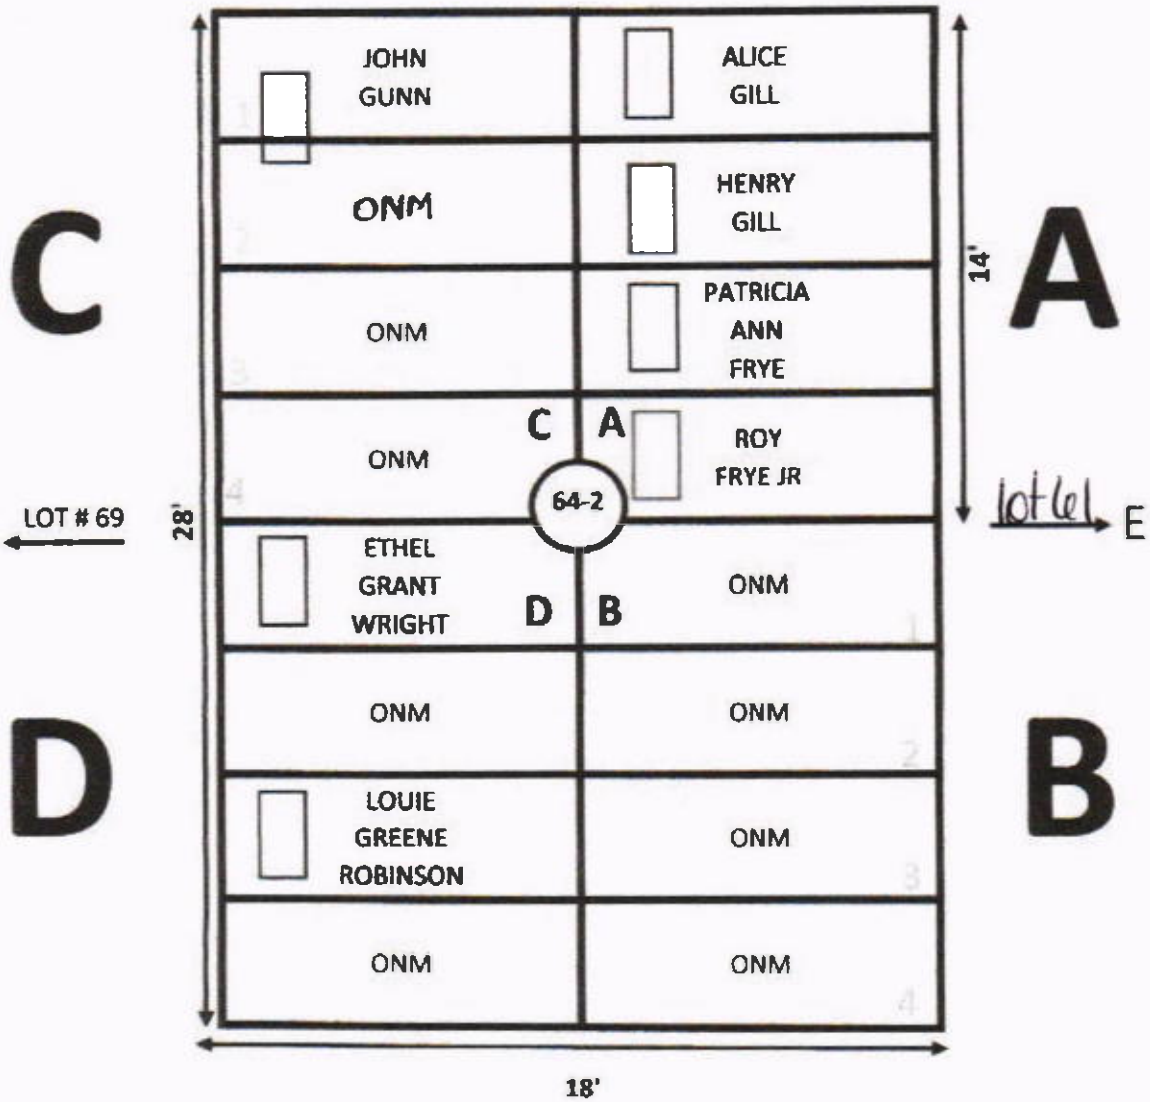

ELLIS ROAD

GARDEN: EVERLASTING LIFE LOT# 64-2