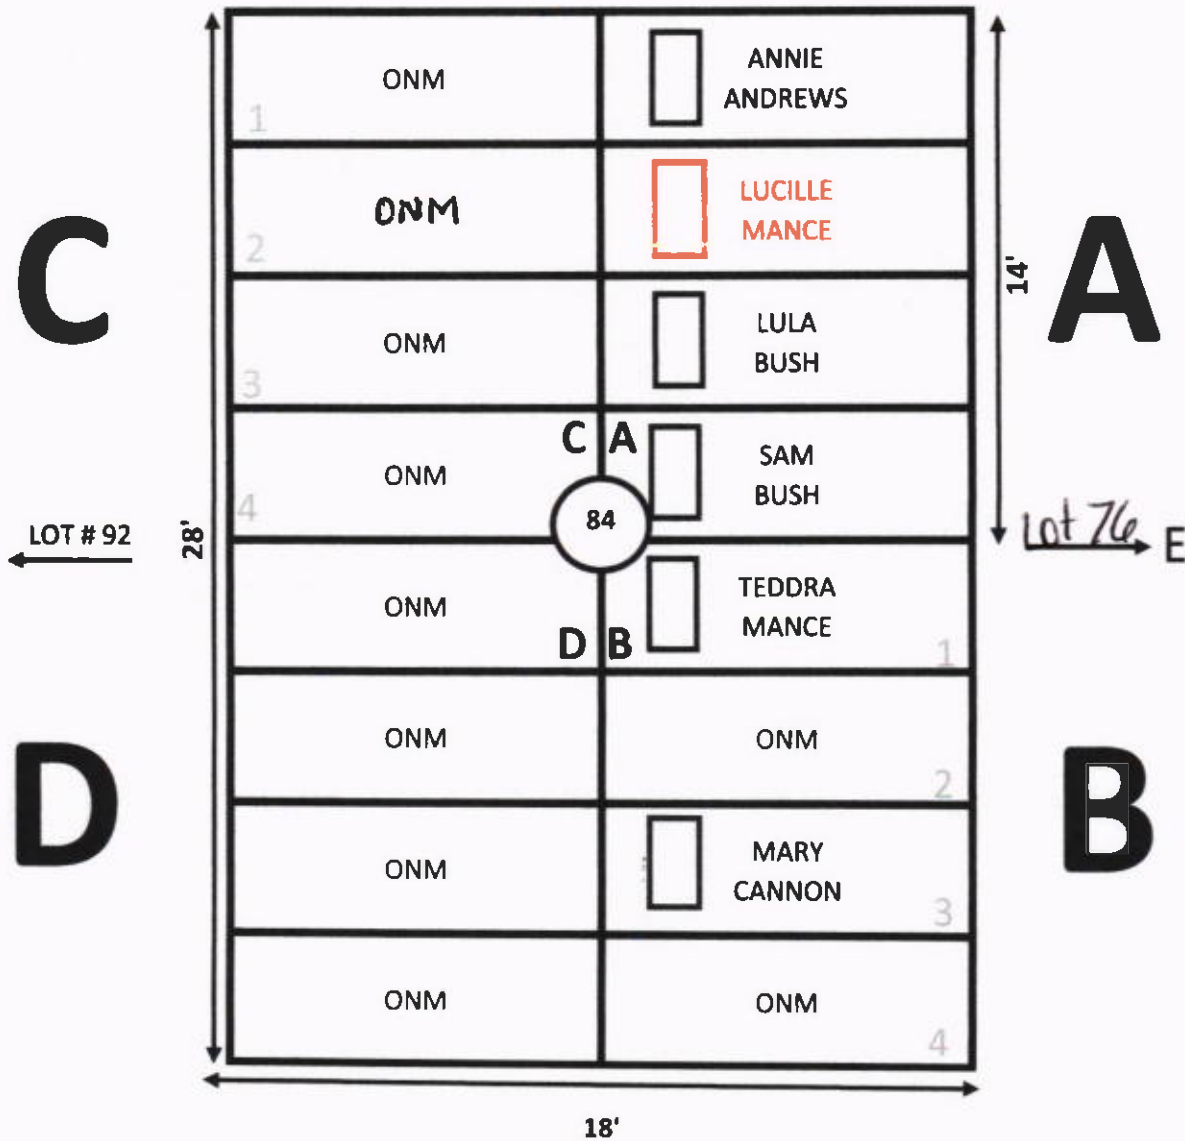

GARDEN: EVERLASTING LIFE LOT# 83

ELLIS ROAD

N

GARDEN: EVERLASTING LIFE LOT# 84

NOTE:

A-2, LUCILLE MANCE, MARKER ONLY.

ELLIS ROAD

N