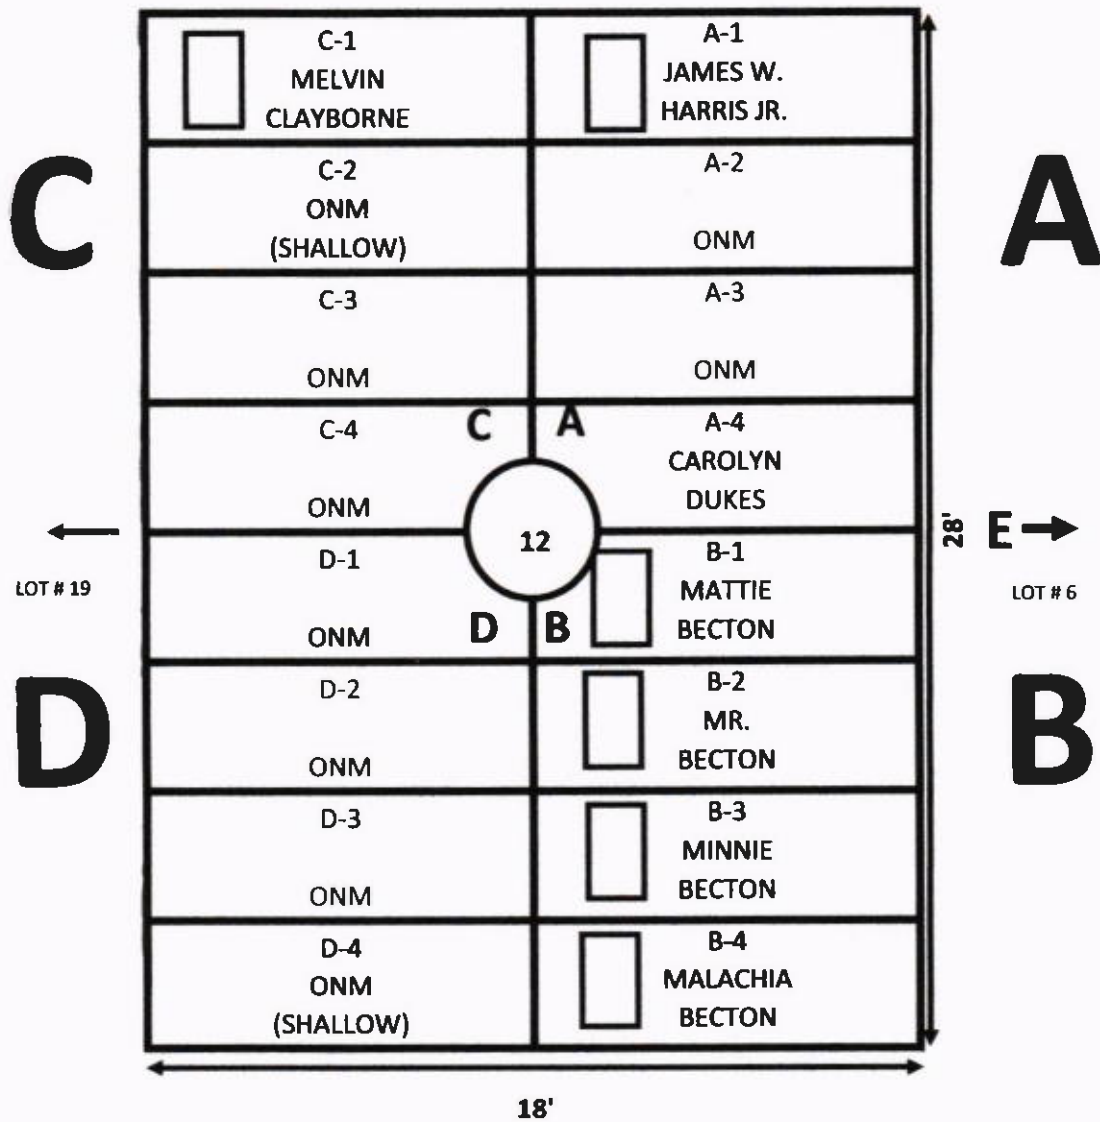

1. A-3, WILLIE COCHRAN, MARKER ONLY.

GALILEE MEMORIAL GARDENS

GARDEN: EVERLASTING LIFE

LOT: 11

Ellis Road
N ↑

GALILEE MEMORIAL GARDENS

GARDEN: EVERLASTING LIFE LOT: 12

Ellis Road
N ↑