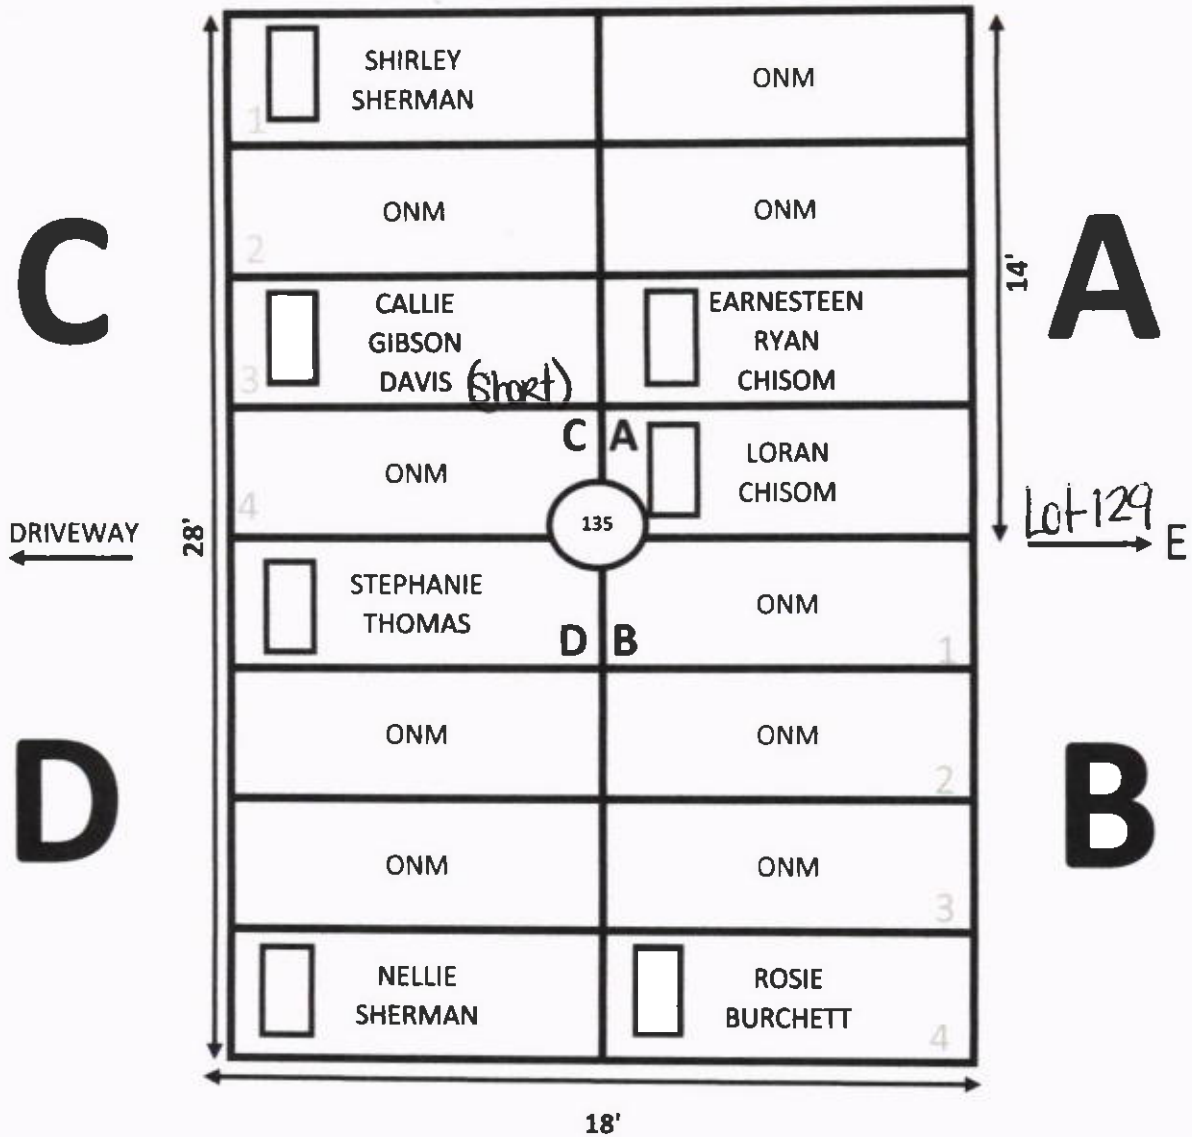

ELLIS ROAD

N

GARDEN: EVERLASTING LIFE LOT# 135