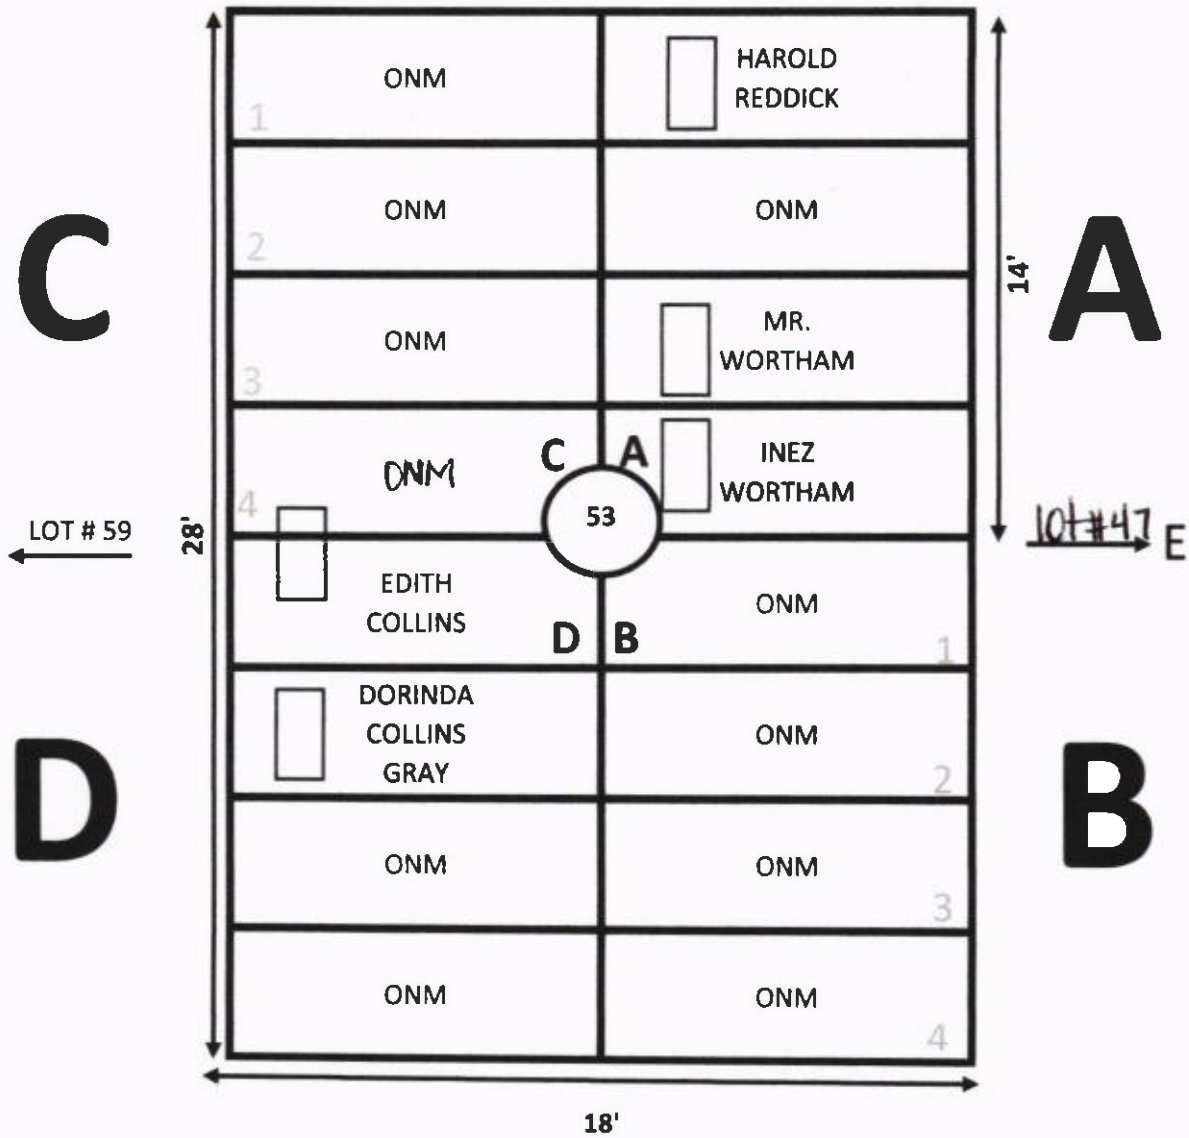

ELLIS ROAD

N

GARDEN: EVERLASTING LIFE LOT# 53