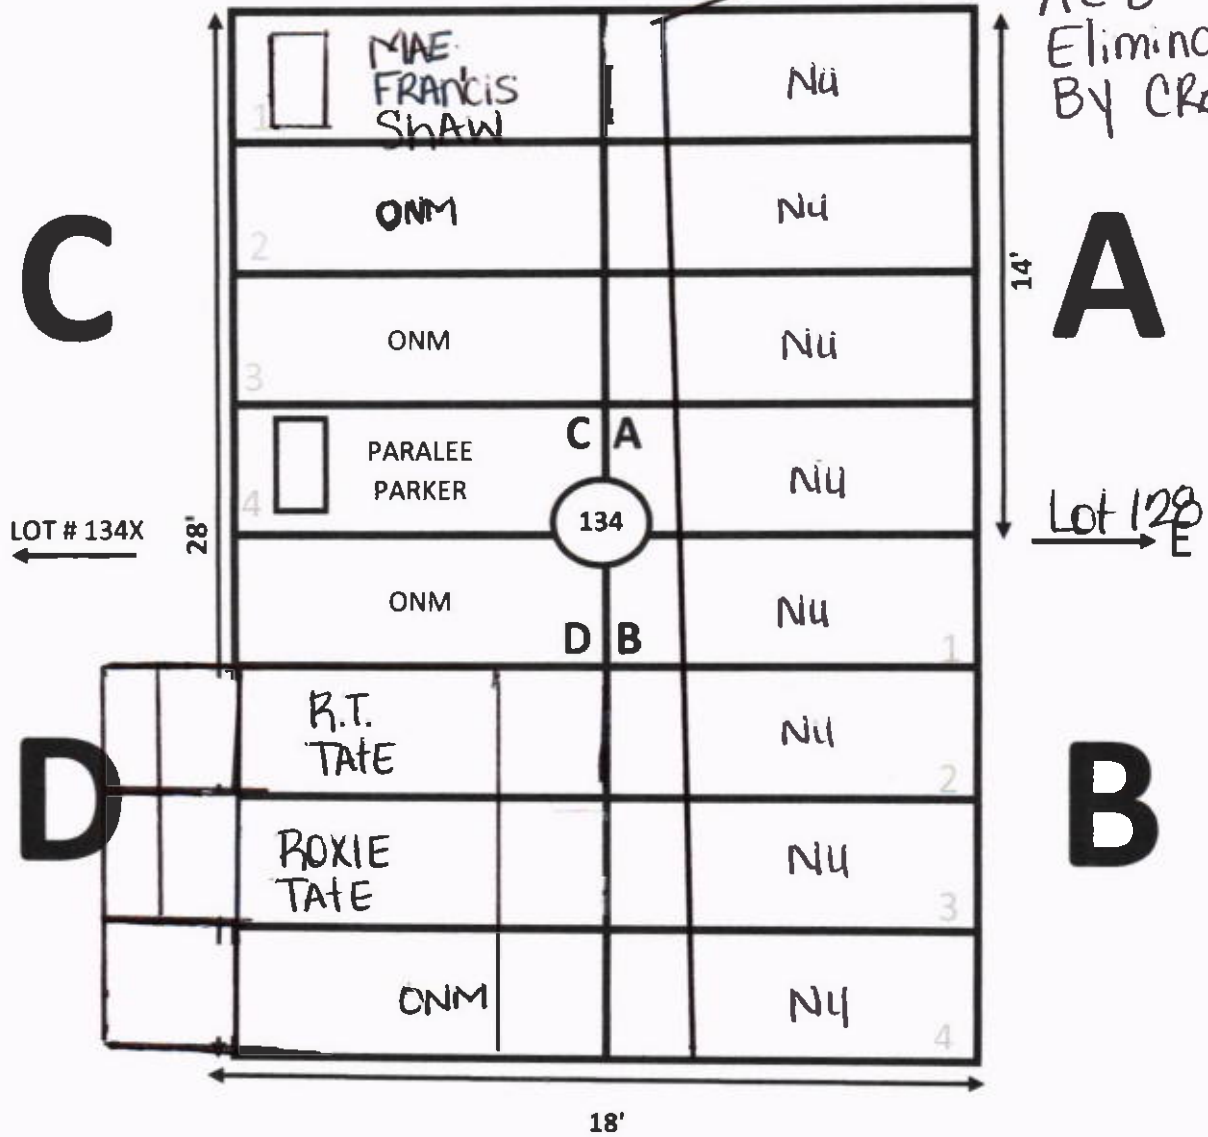

ELLIS ROAD

N

GARDEN: EVERLASTING LIFE LOT# 134

Sections
A & B
Eliminated
By CRECP