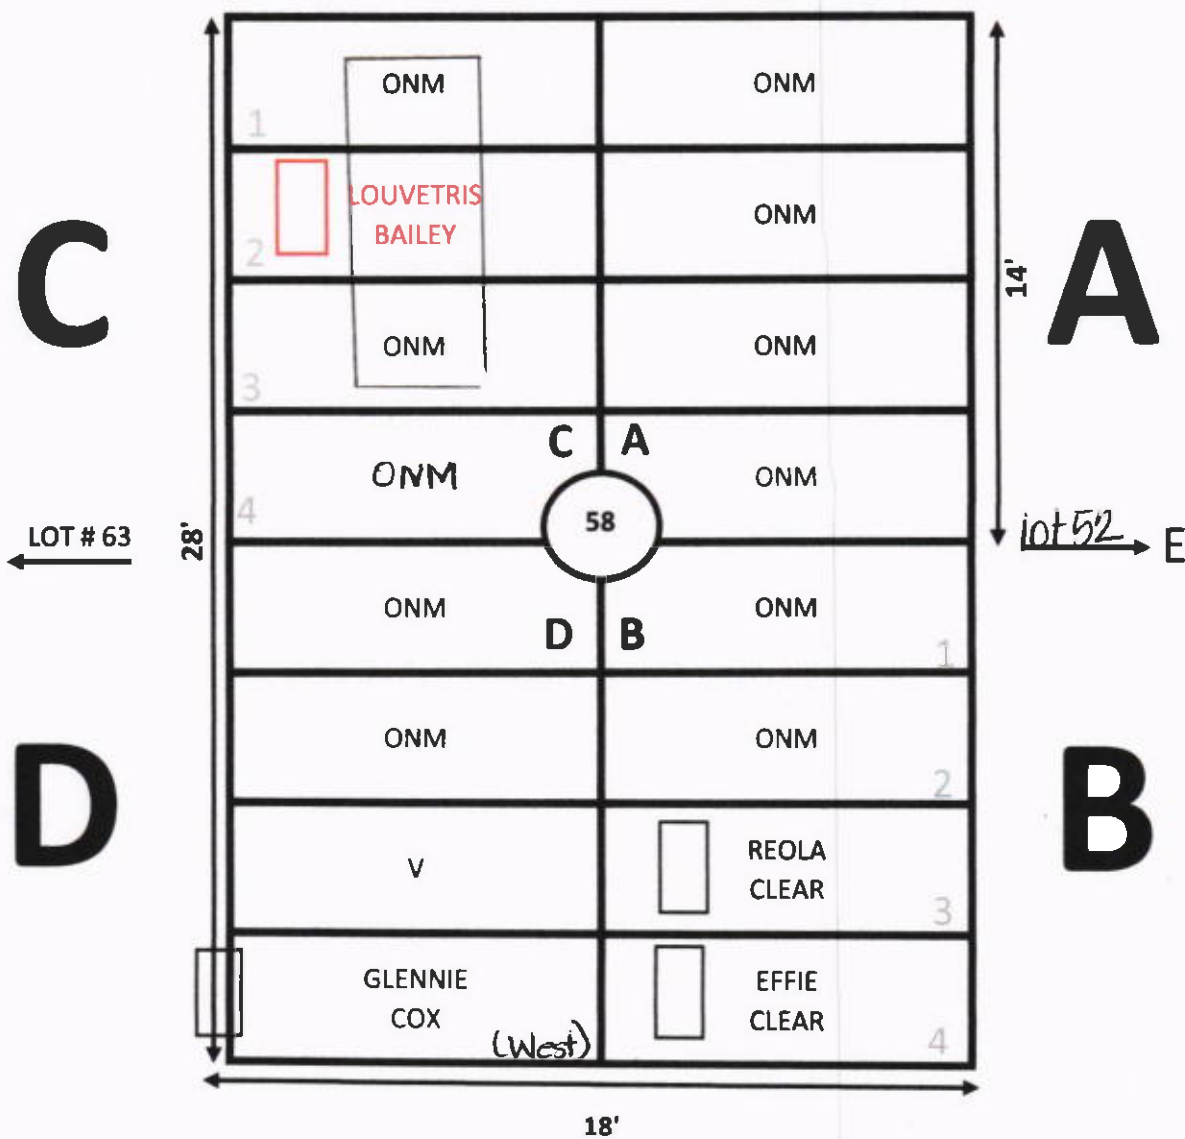

ELLIS ROAD

N

GARDEN: EVERLASTING LIFE LOT# 58

NOTE:

1. C-2, LOUVETRIS BAILEY, MARKER ONLY, turned North, body may be turned lengthways.
2. D-4, GLENNIE COX, MARKER IS IN LOT 63-B-4, AT THE FOOT OF THE IT'S GRAVE.