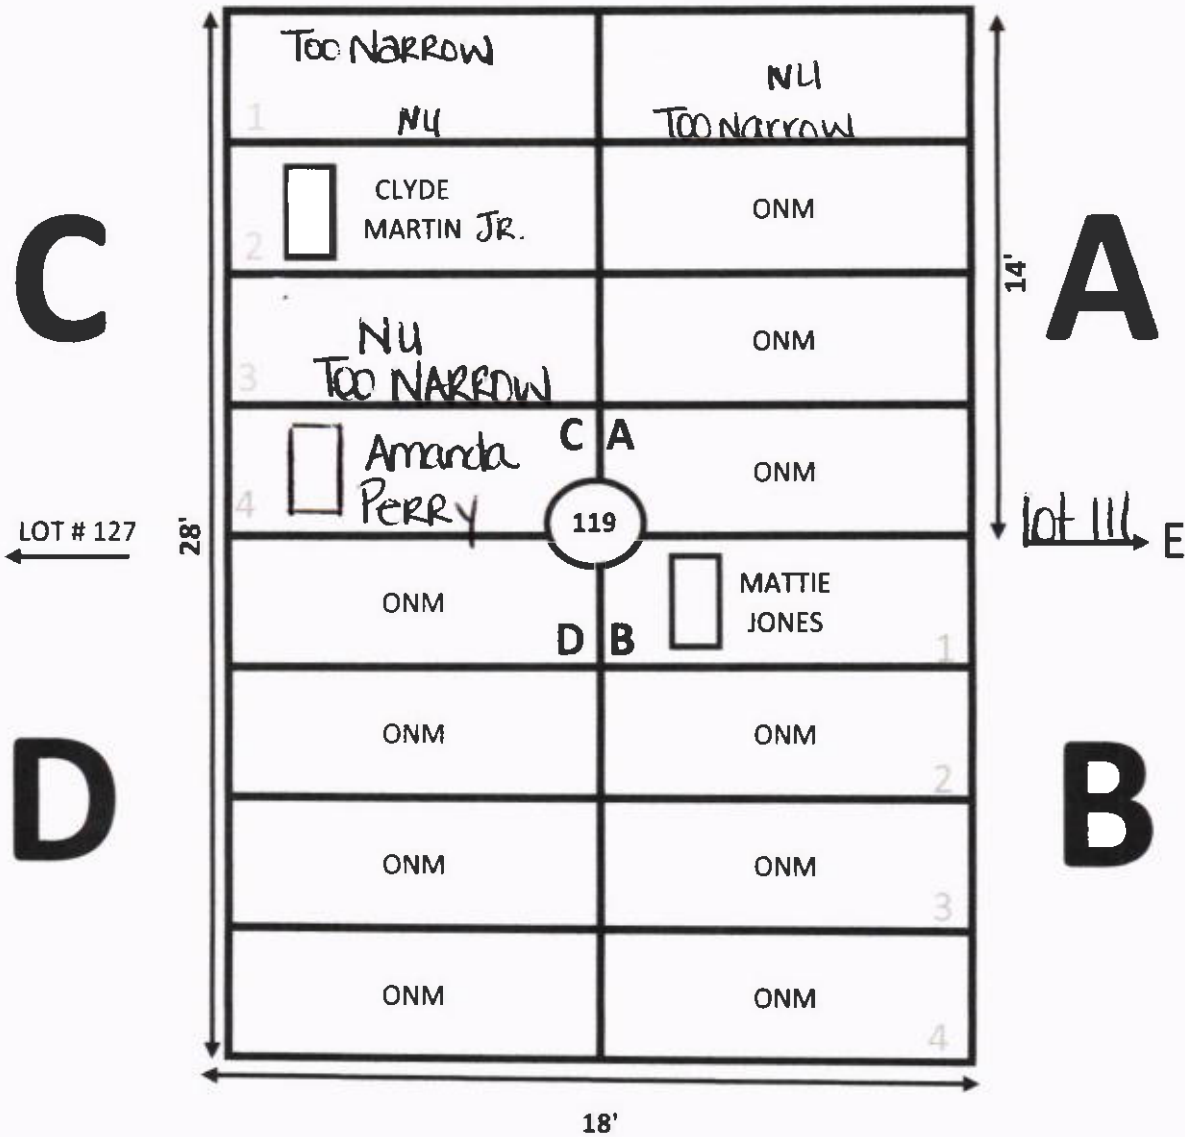

ELLIS ROAD

N

GARDEN: EVERLASTING LIFE LOT# 119