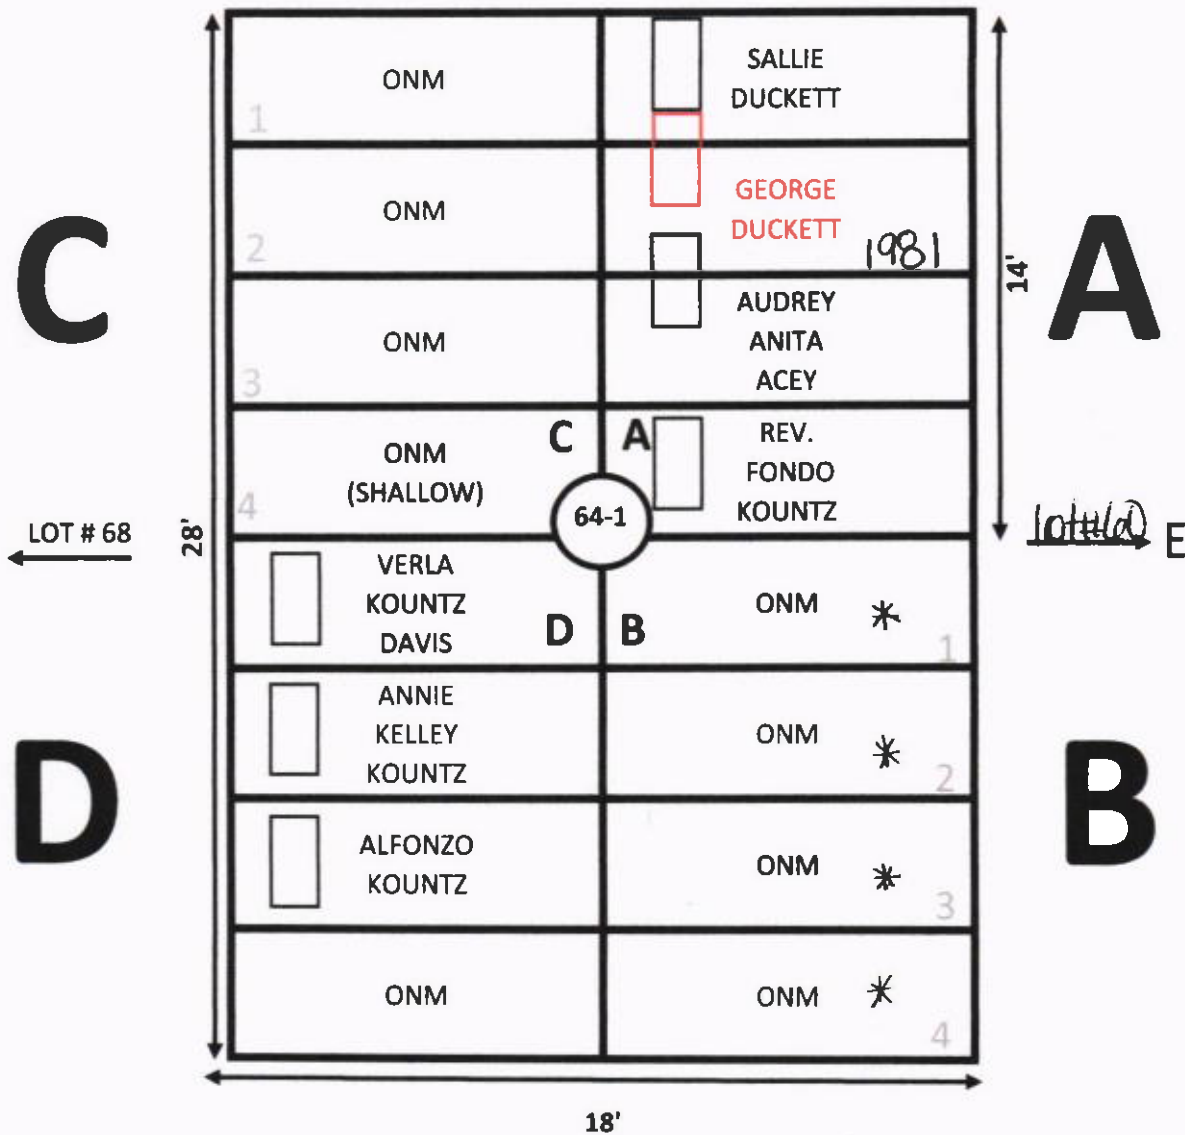

NOTE:

- 1. A-3, EDDIE MATTHEWS, MARKER ONLY, 1961
- 2. D-4, MATTHEW DUCKETT, MARKER ONLY.

ELLIS ROAD

N

GARDEN: EVERLASTING LIFE LOT# 64-1

NOTE:

- 1. A-2, GEORGE DUCKETT, MARKER ONLY, 1981
- 2. * These Spaces are Short