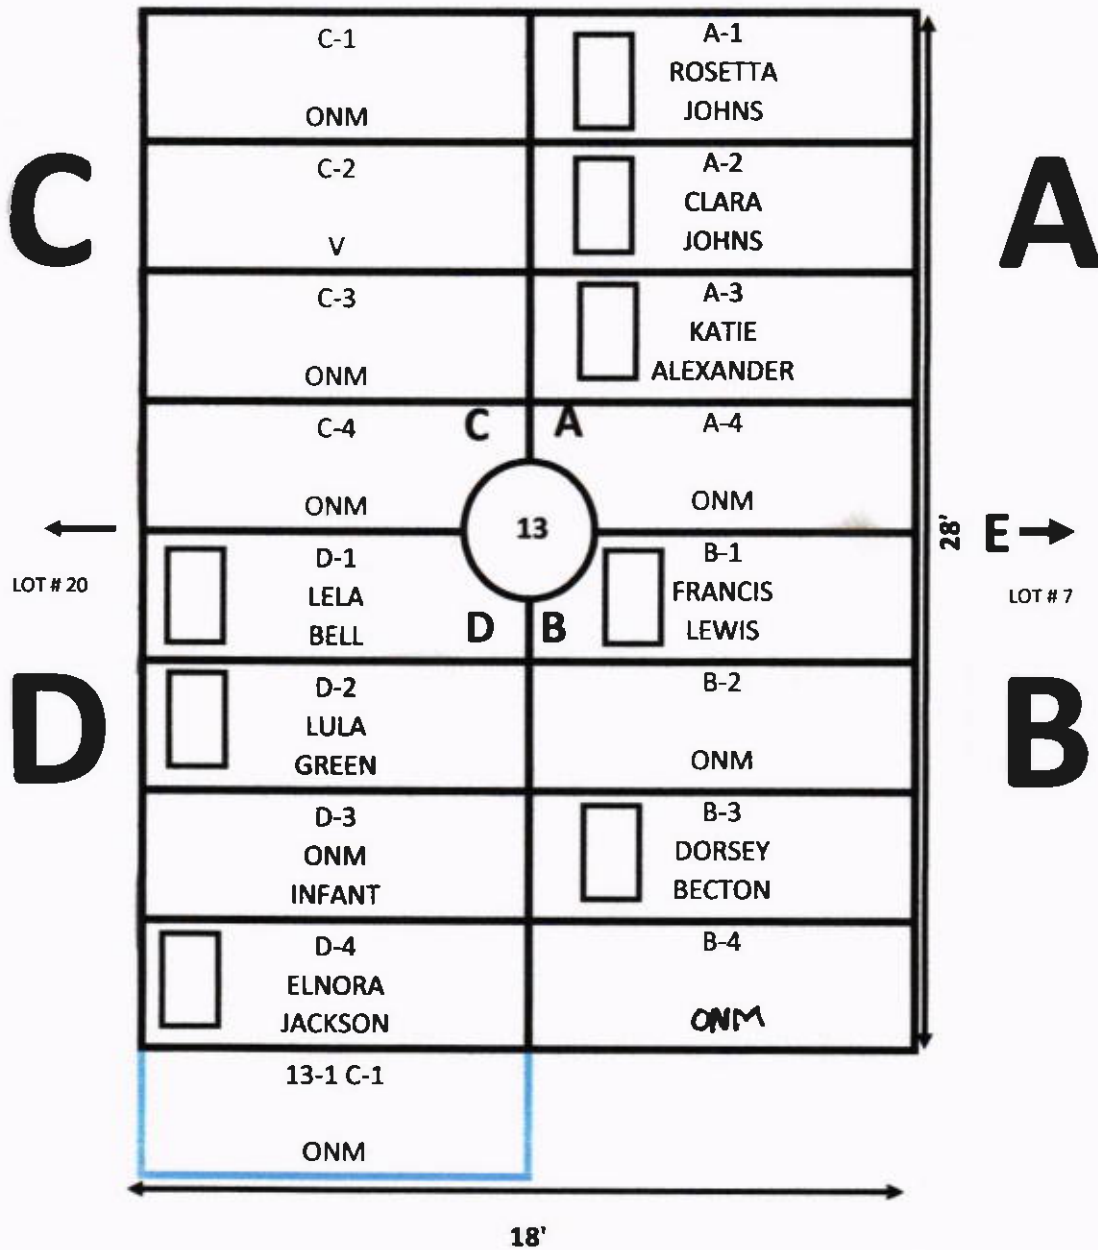

GALILEE MEMORIAL GARDENS

GARDEN: EVERLASTING LIFE

LOT: 13

Ellis Road
N ↑