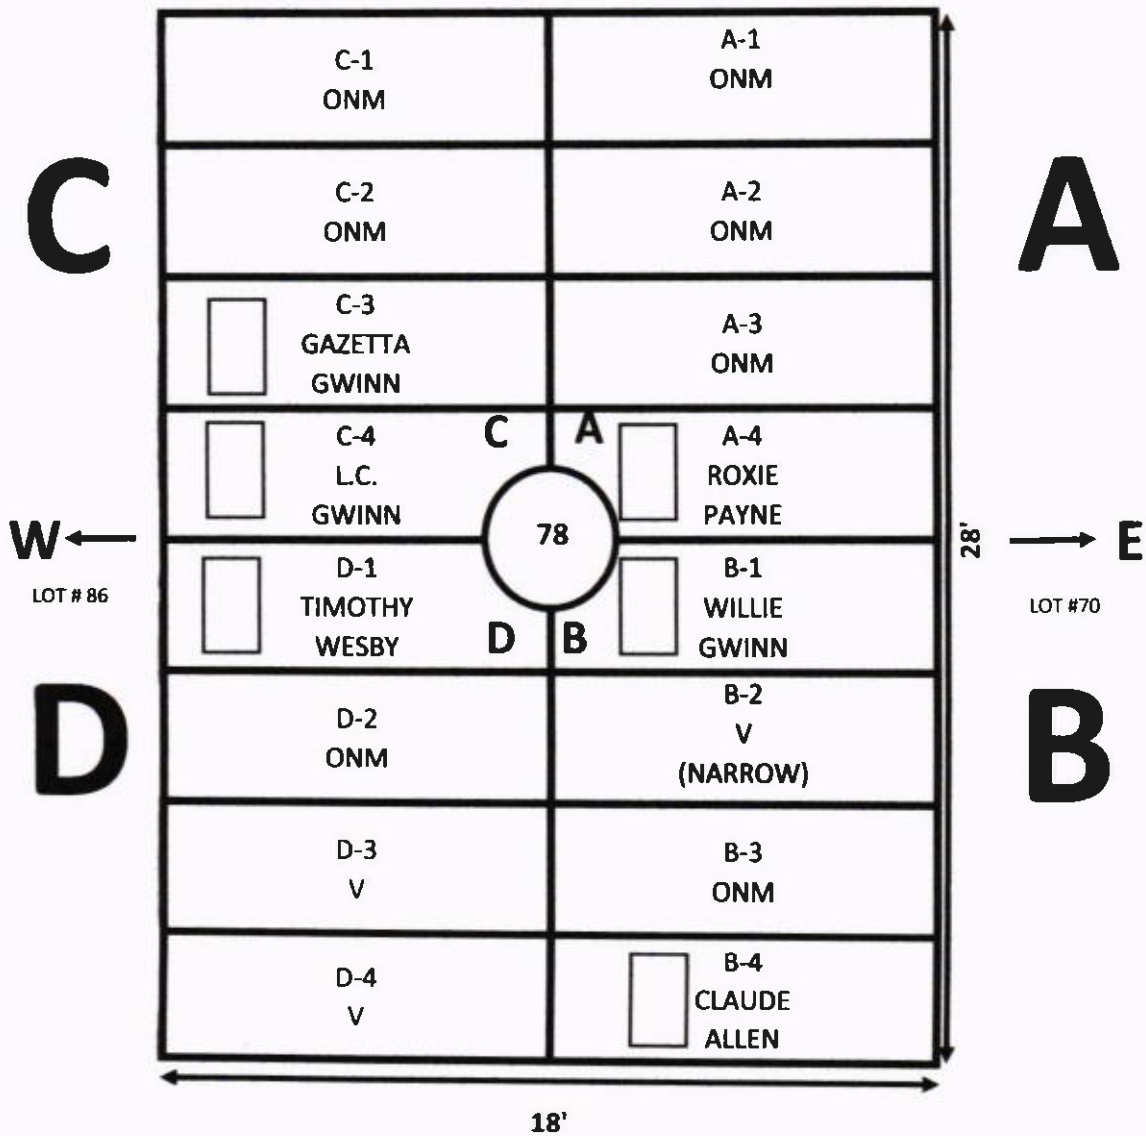

GALILEE MEMORIAL GARDENS

GARDEN: EVERLASTING LIFE LOT: 77

GALILEE MEMORIAL GARDENS

GARDEN: EVERLASTING LIFE LOT: 78

ELLIS ROAD

N

ELLIS ROAD

N