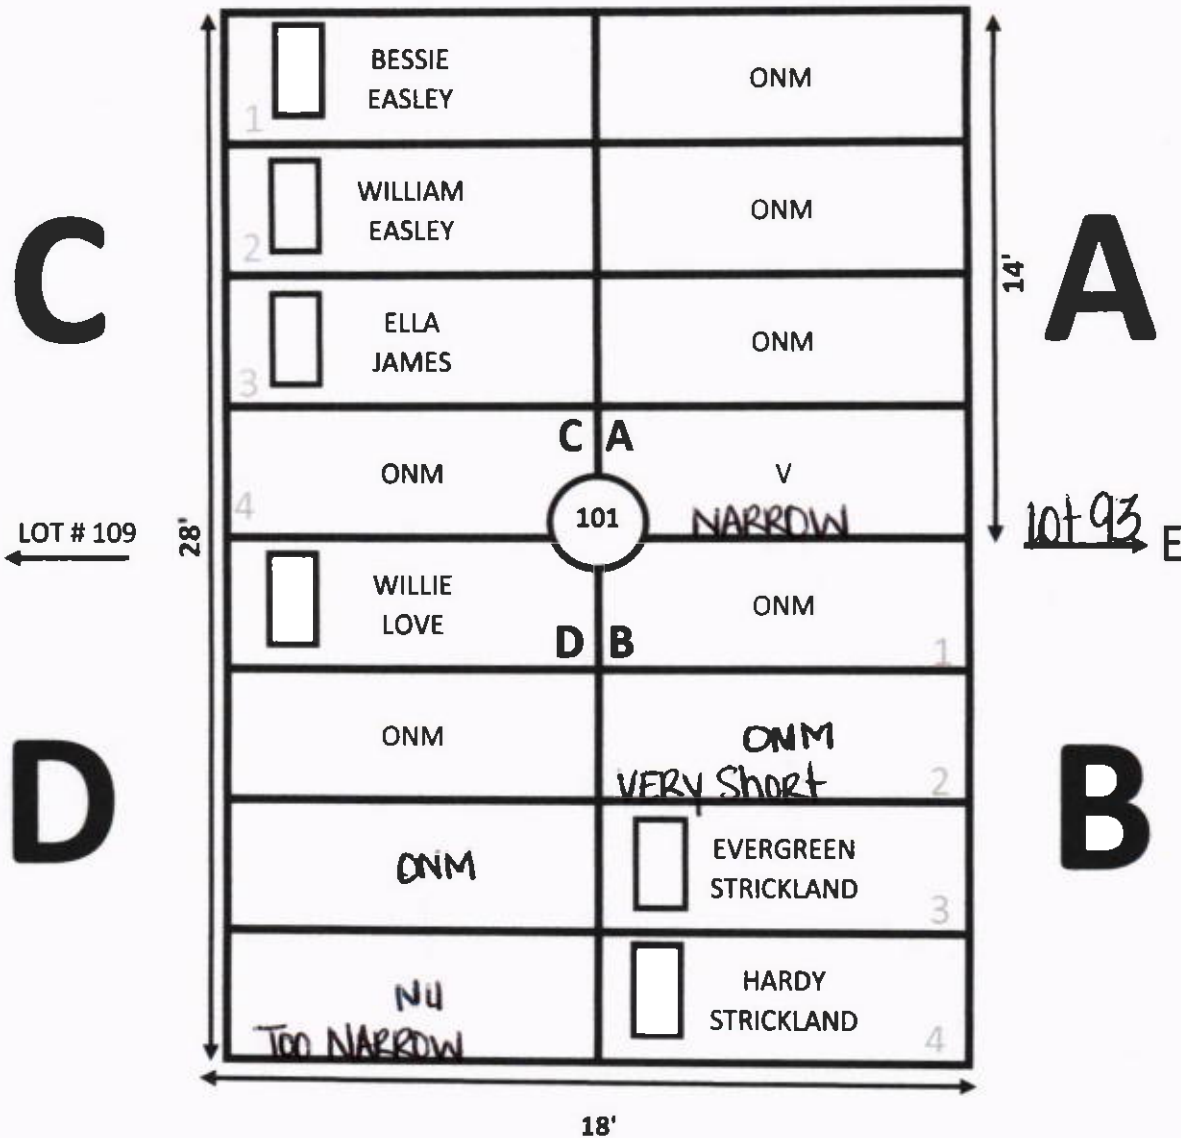

ELLIS ROAD

N

GARDEN: EVERLASTING LIFE LOT# 101