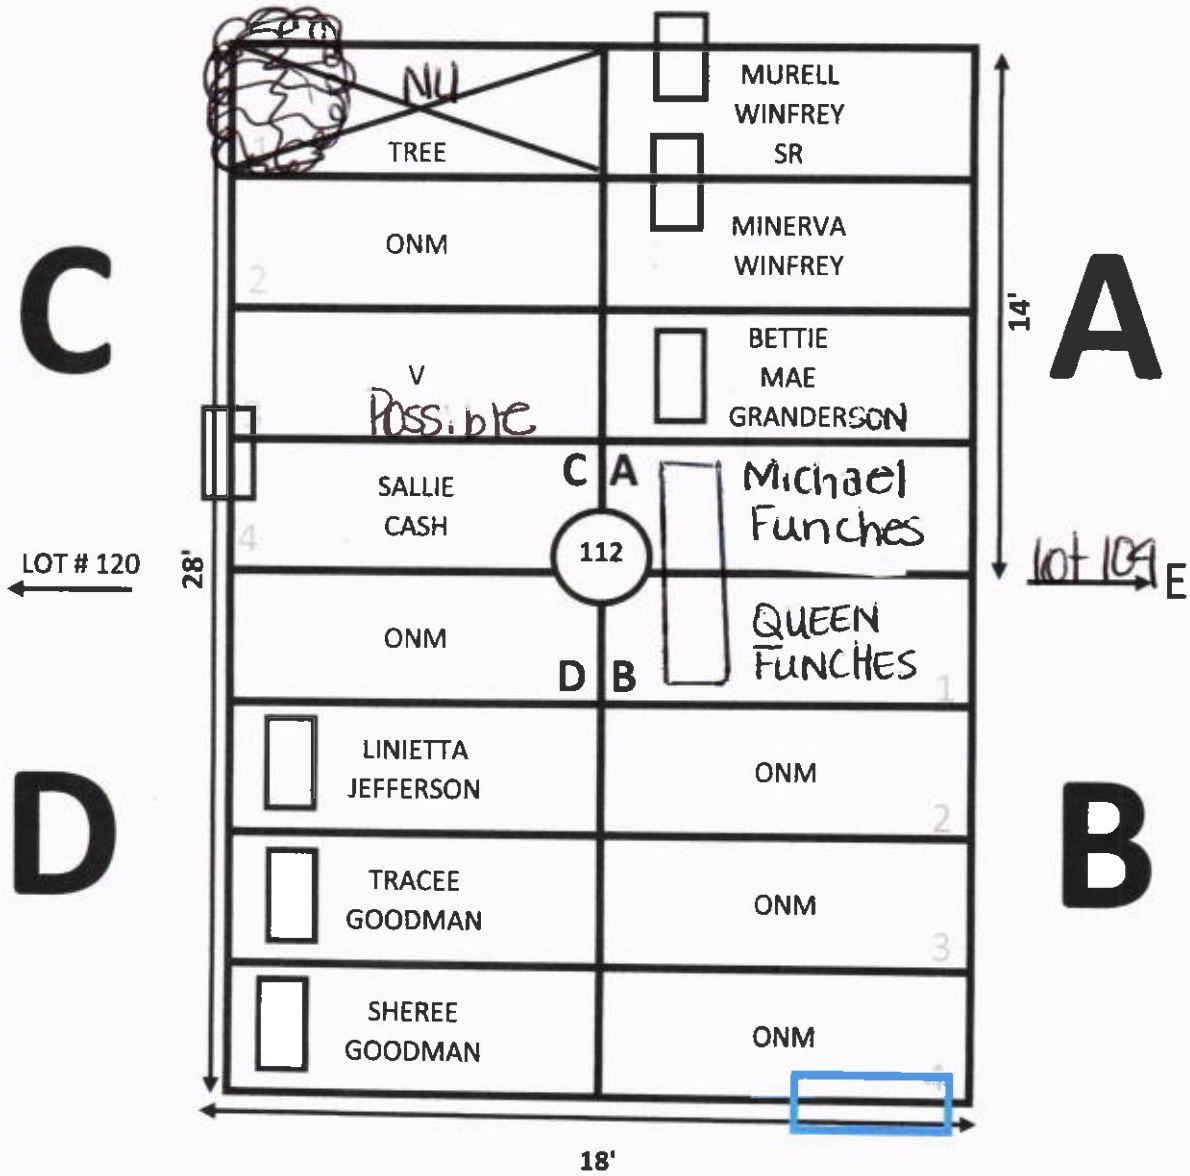

ELLIS ROAD

GARDEN: EVERLASTING LIFE LOT# 112