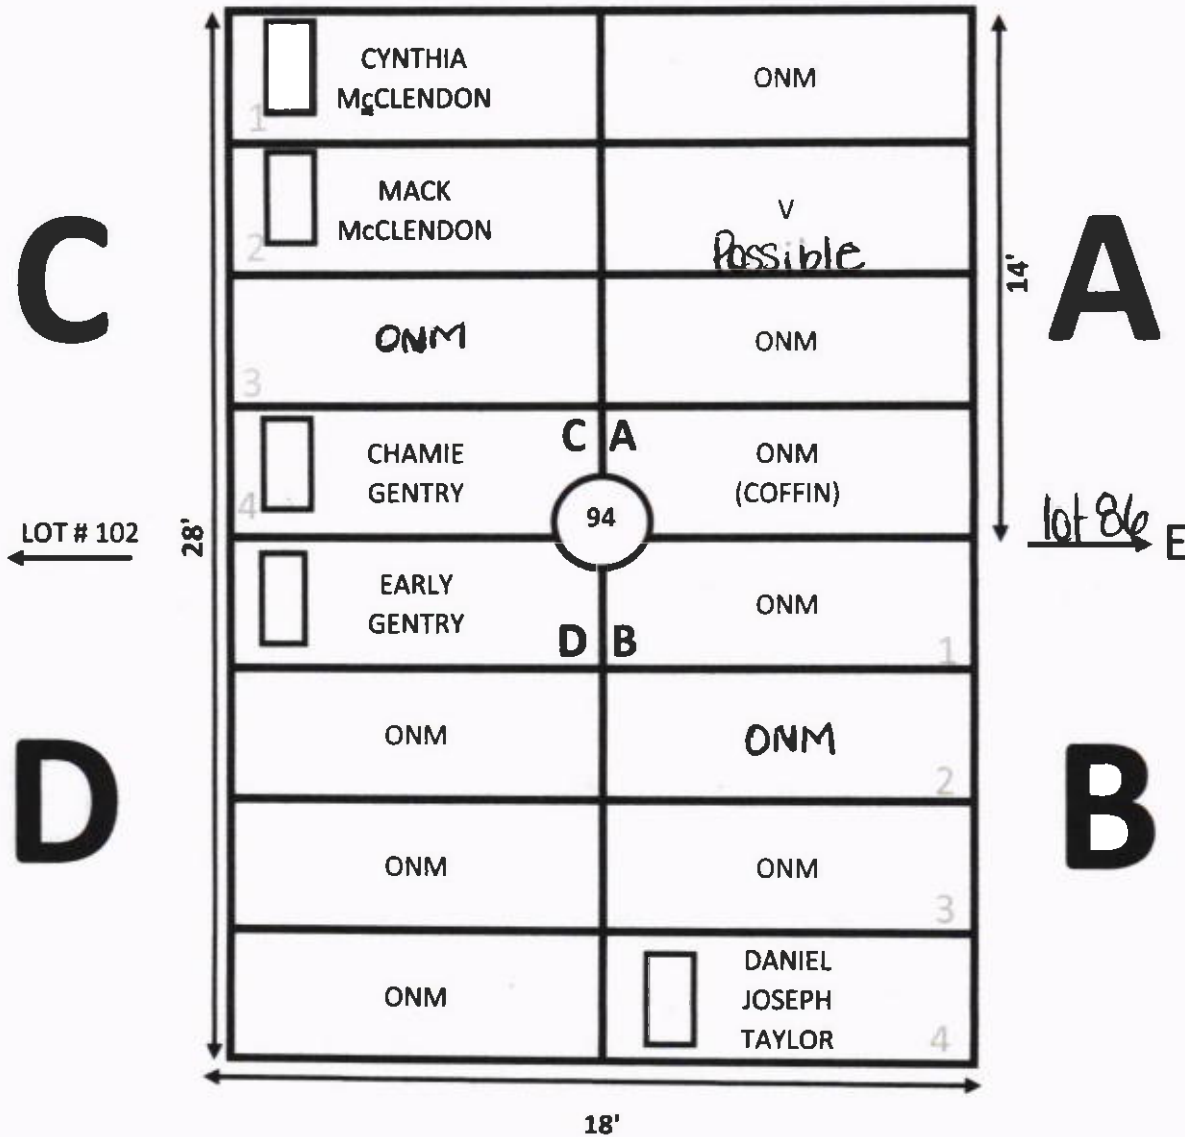

ELLIS ROAD

N

GARDEN: EVERLASTING LIFE LOT# 94

NOTE:

A-4, WHEN PROBED SOUNDED LIKE COFFIN ONLY, NO VAULT.