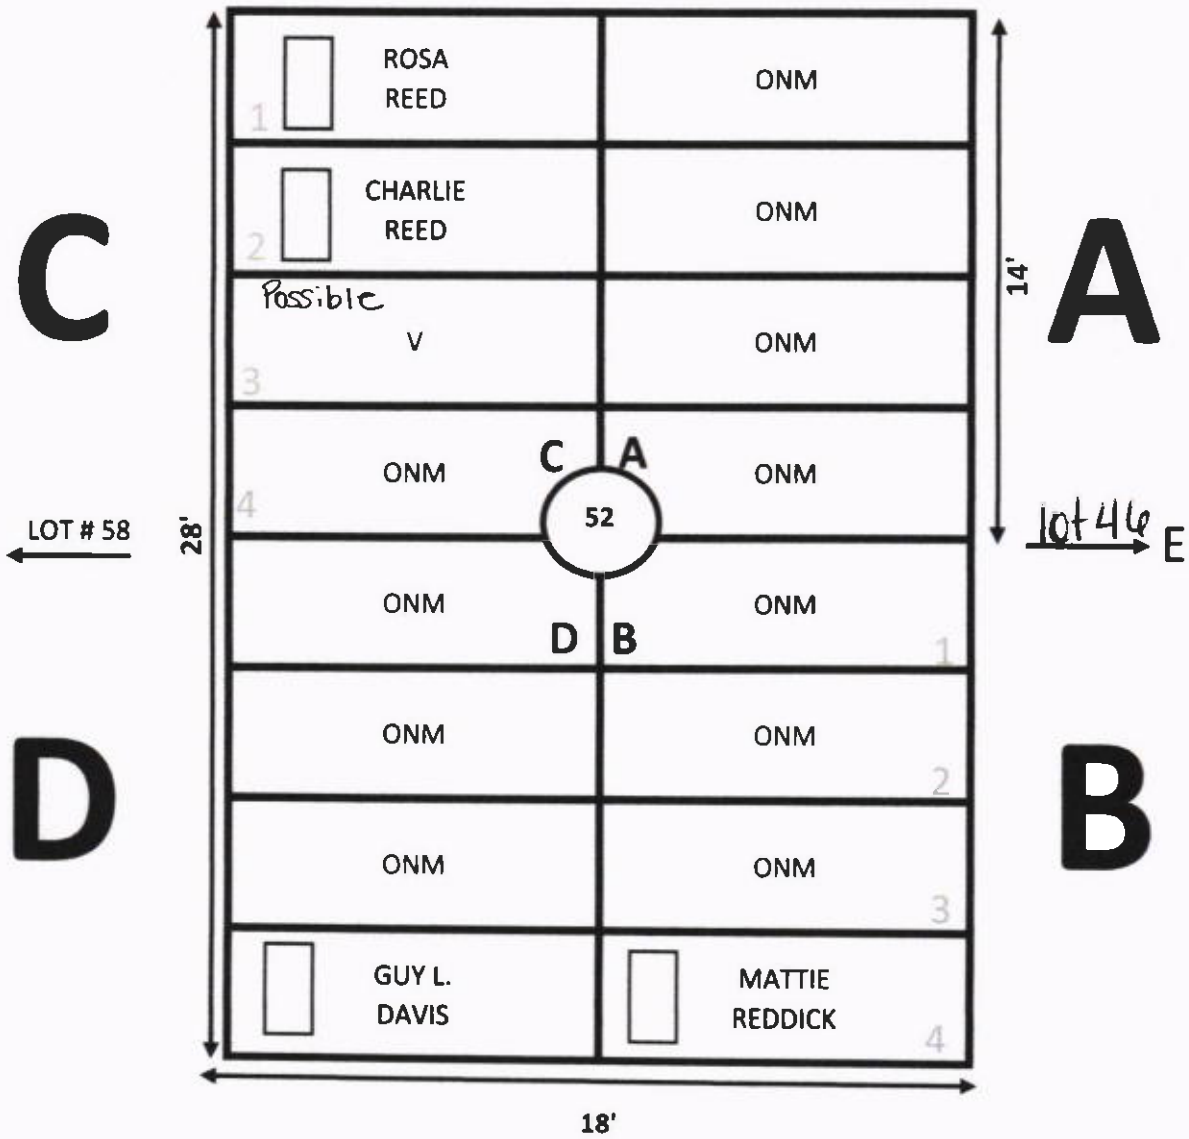

GARDEN: EVERLASTING LIFE

LOT: 51

18'

NOTE: 1. A-4 -B-2 HAS ONE MARKER FOR 3 PEOPLE
 2. A-1, GLADYS JACKSON, MARKER ONLY.

ELLIS ROAD

N

GARDEN: EVERLASTING LIFE LOT# 52

ELLIS ROAD