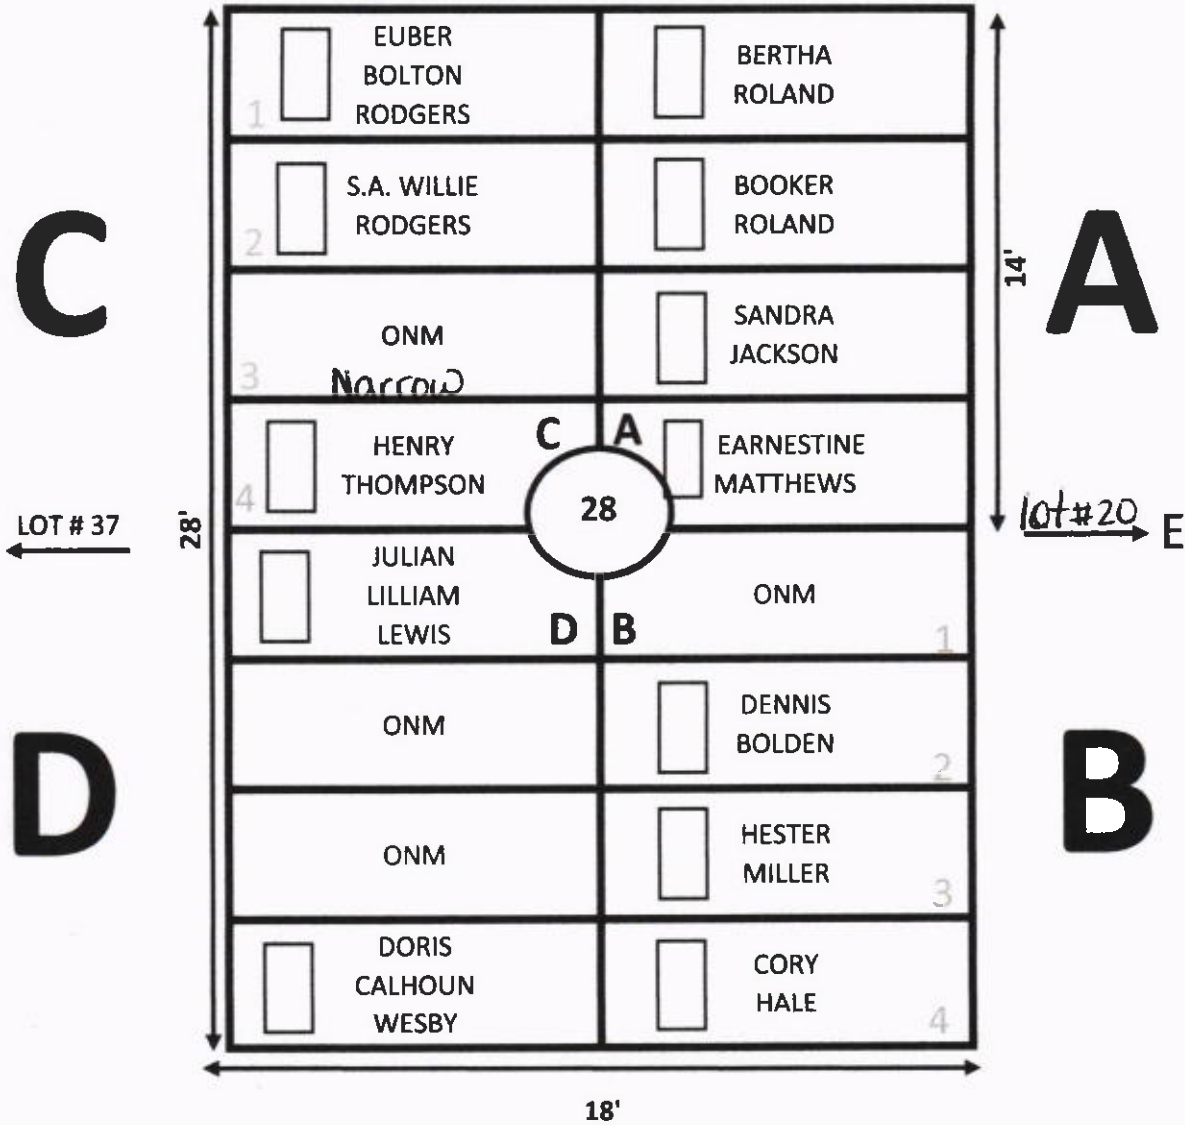

GARDEN: EVERLASTING LOT# 26

ELLIS ROAD

GARDEN: EVERLASTING LOT# 27

1. C-4, ELSIE STALLWORTH, MARKER ONLY

NO DATE OF DEATH
D-1 is in center & C-4
is not usable

ELLIS ROAD

GARDEN: EVERLASTING LOT# 28

ELLIS ROAD