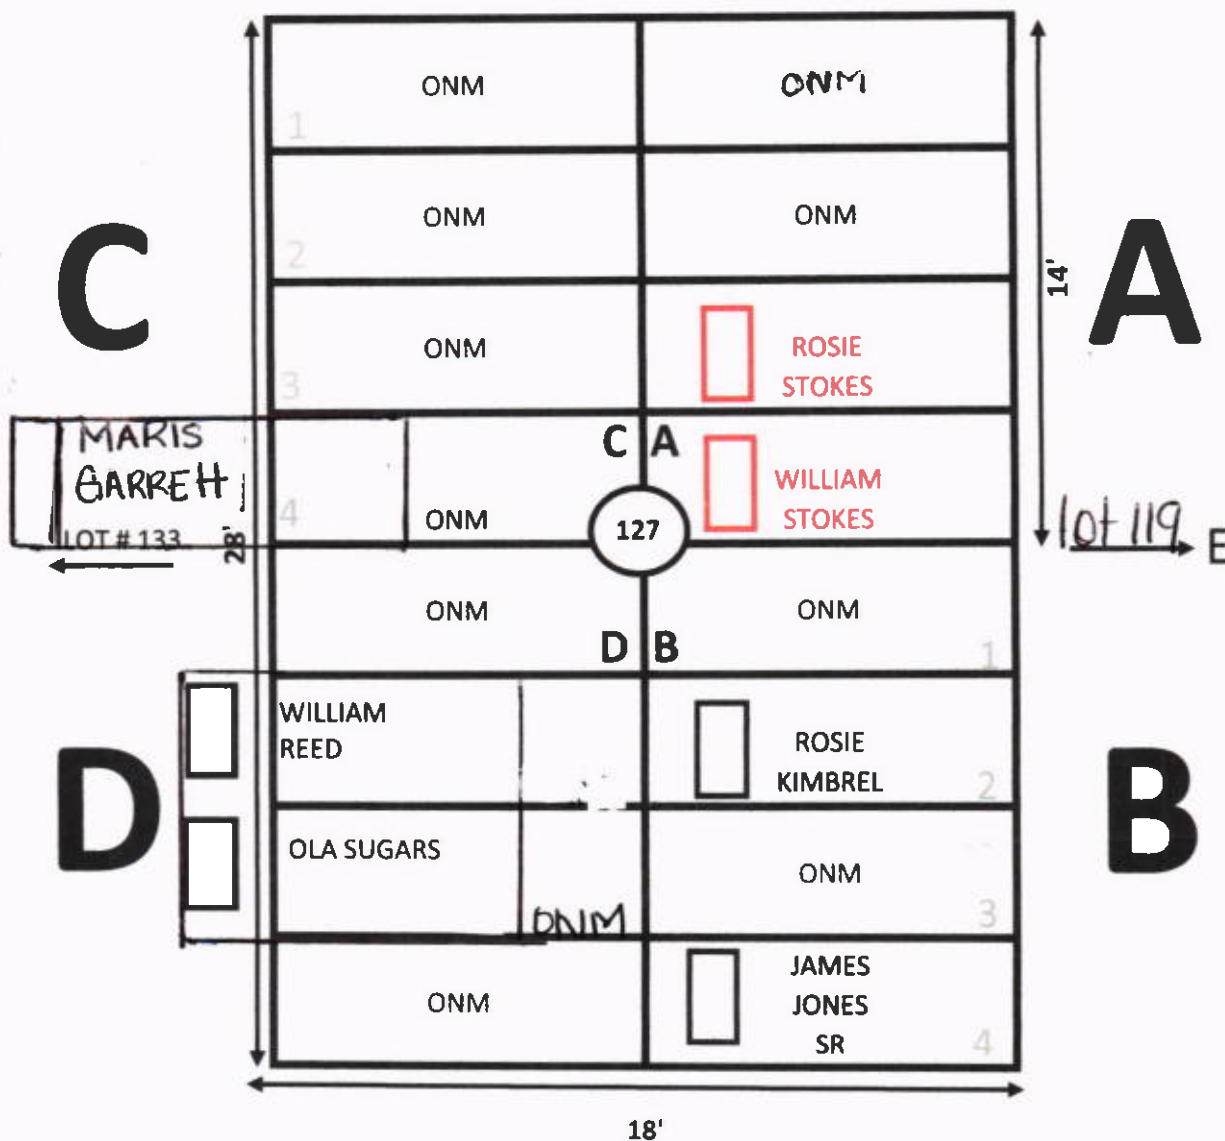

ELLIS ROAD

N

GARDEN: EVERLASTING LIFE LOT# 127

NOTE:

1. A-3 & A-4, ROSIE & WILLIAM STOKES, MARKER ONLY.