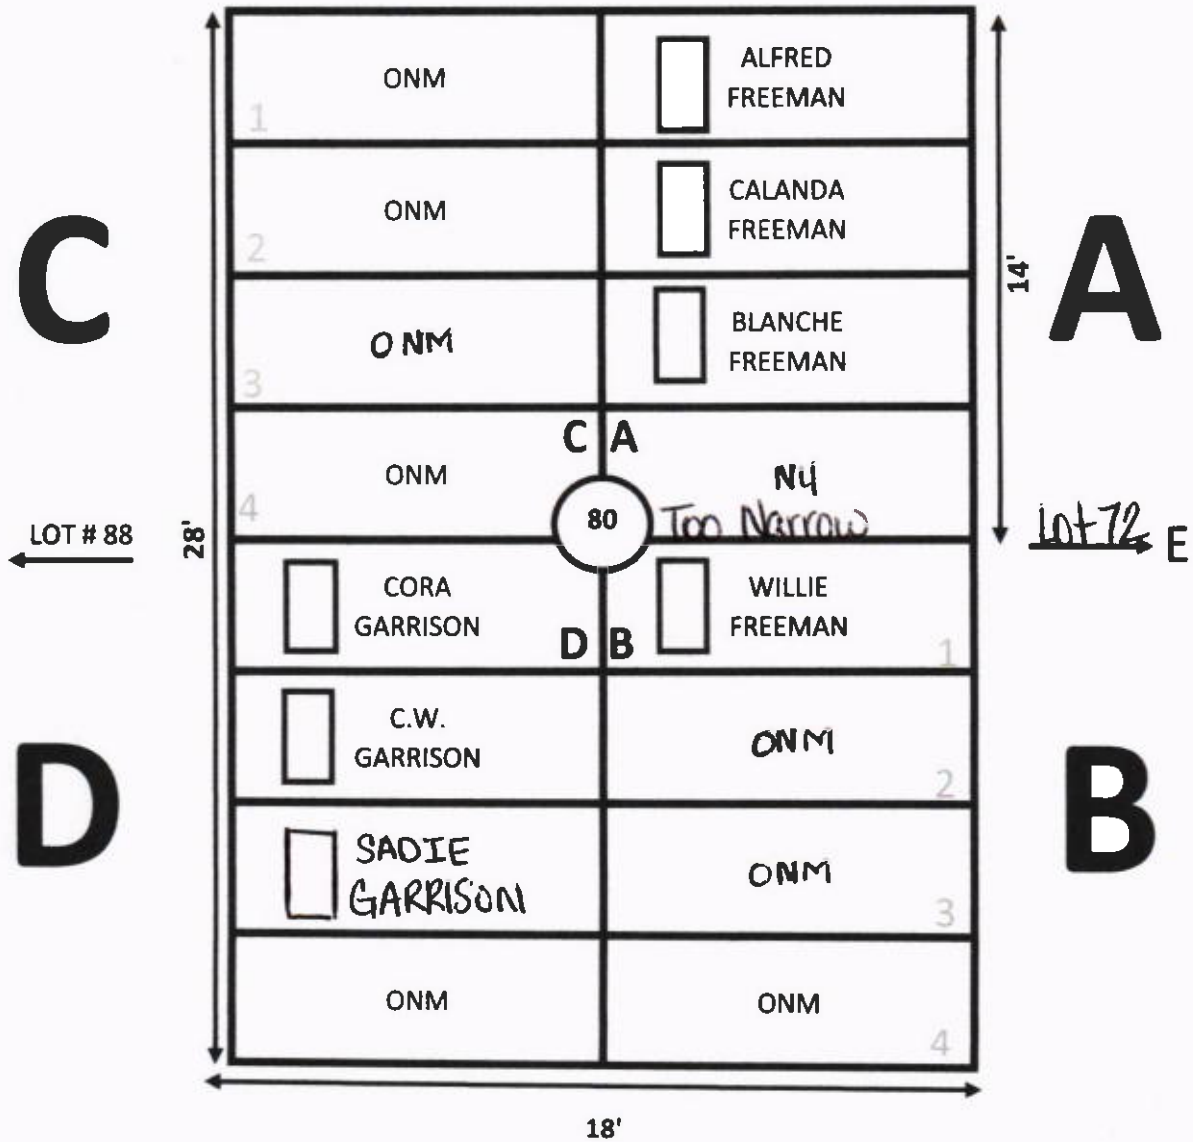

GARDEN: EVERLASTING LIFE LOT# 79

ELLIS ROAD

N

GARDEN: EVERLASTING LIFE LOT# 80

ELLIS ROAD

GARDEN: EVERLASTING LIFE LOT# 81

NOTE:

- ① EXTENSION OFF OF A-1 HAS A DOUBLE BURIAL. THIS LOCATION IS LOT 81-1, SECTION B-4 AND MARKER SHOWS JOYCE JORDAN, AND JACQUELINE SMITH TO BE INTERRED THERE.