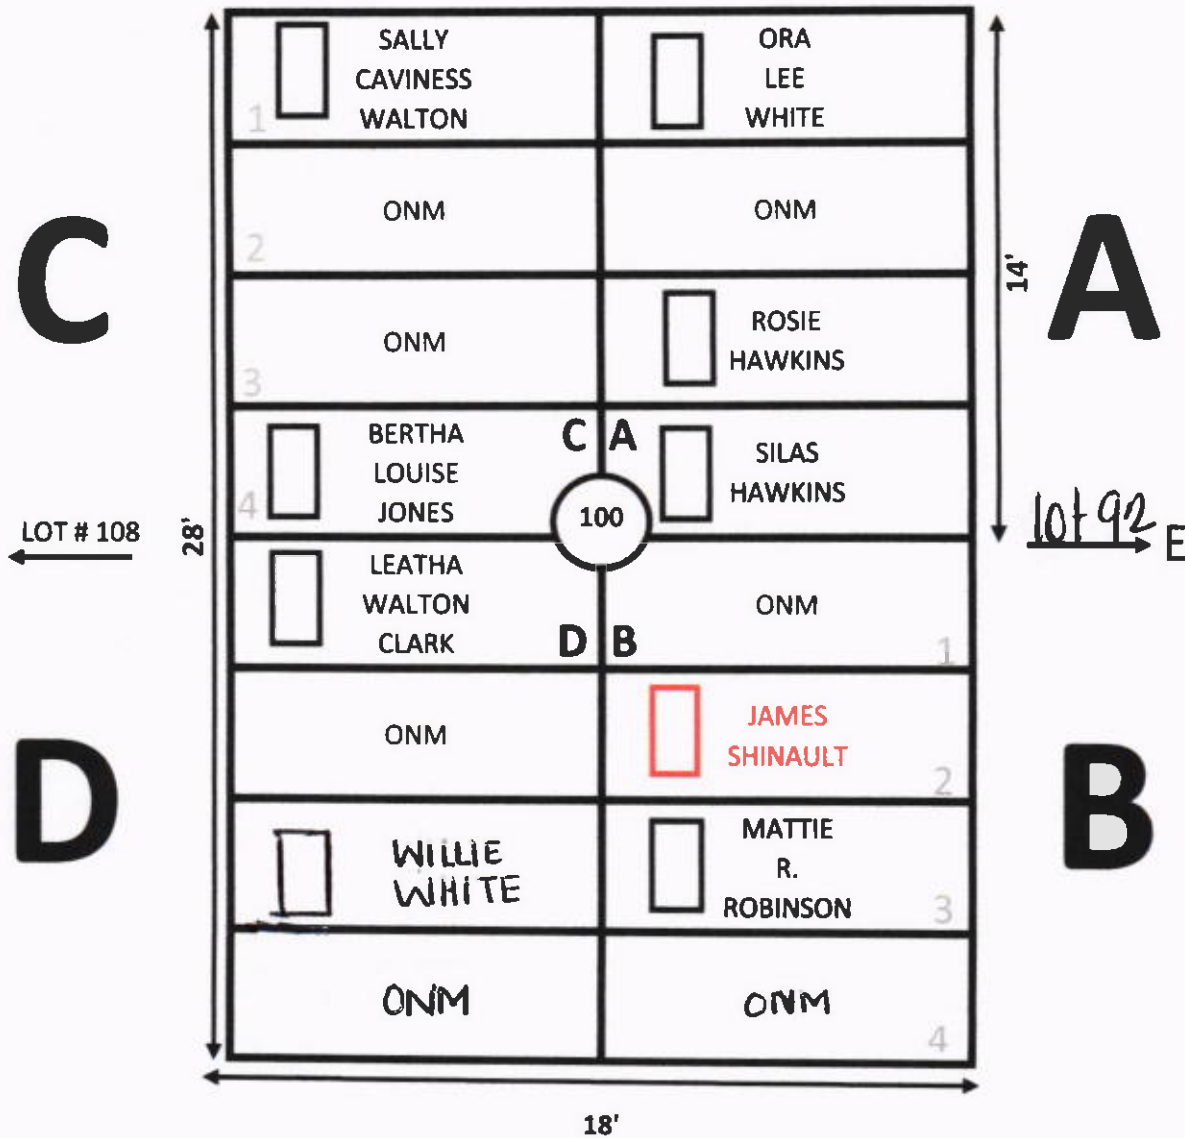

ELLIS ROAD

N

GARDEN: EVERLASTING LIFE LOT# 99

NOTE:

A-4, SARAH OVERTON, MARKER ONLY.

ELLIS ROAD

N

GARDEN: EVERLASTING LIFE LOT# 100