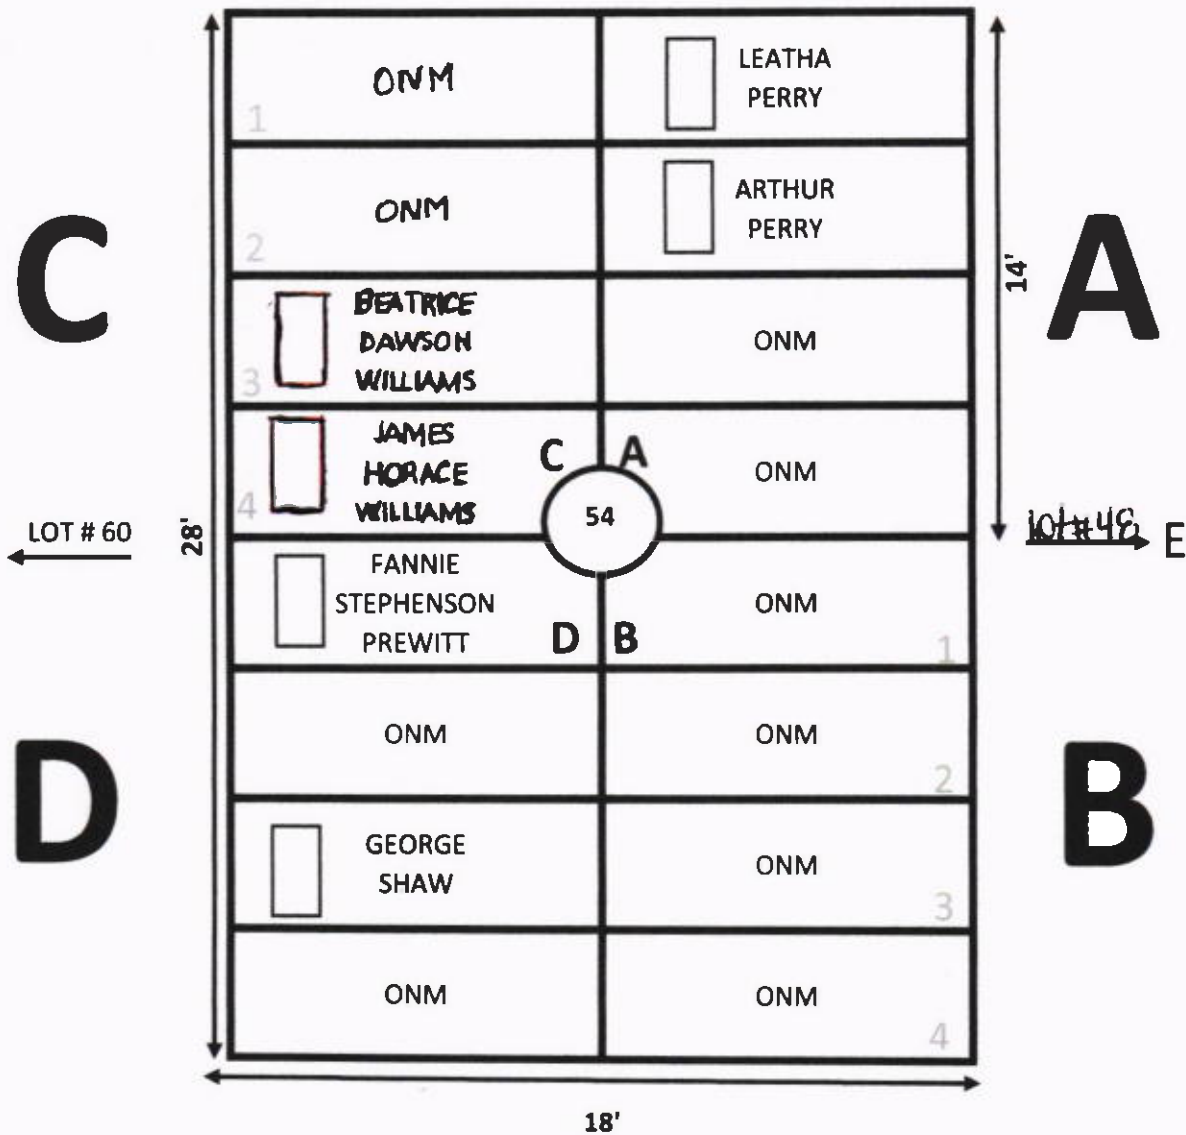

ELLIS ROAD

N

GARDEN: EVERLASTING LIFE LOT# 54

NOTE: