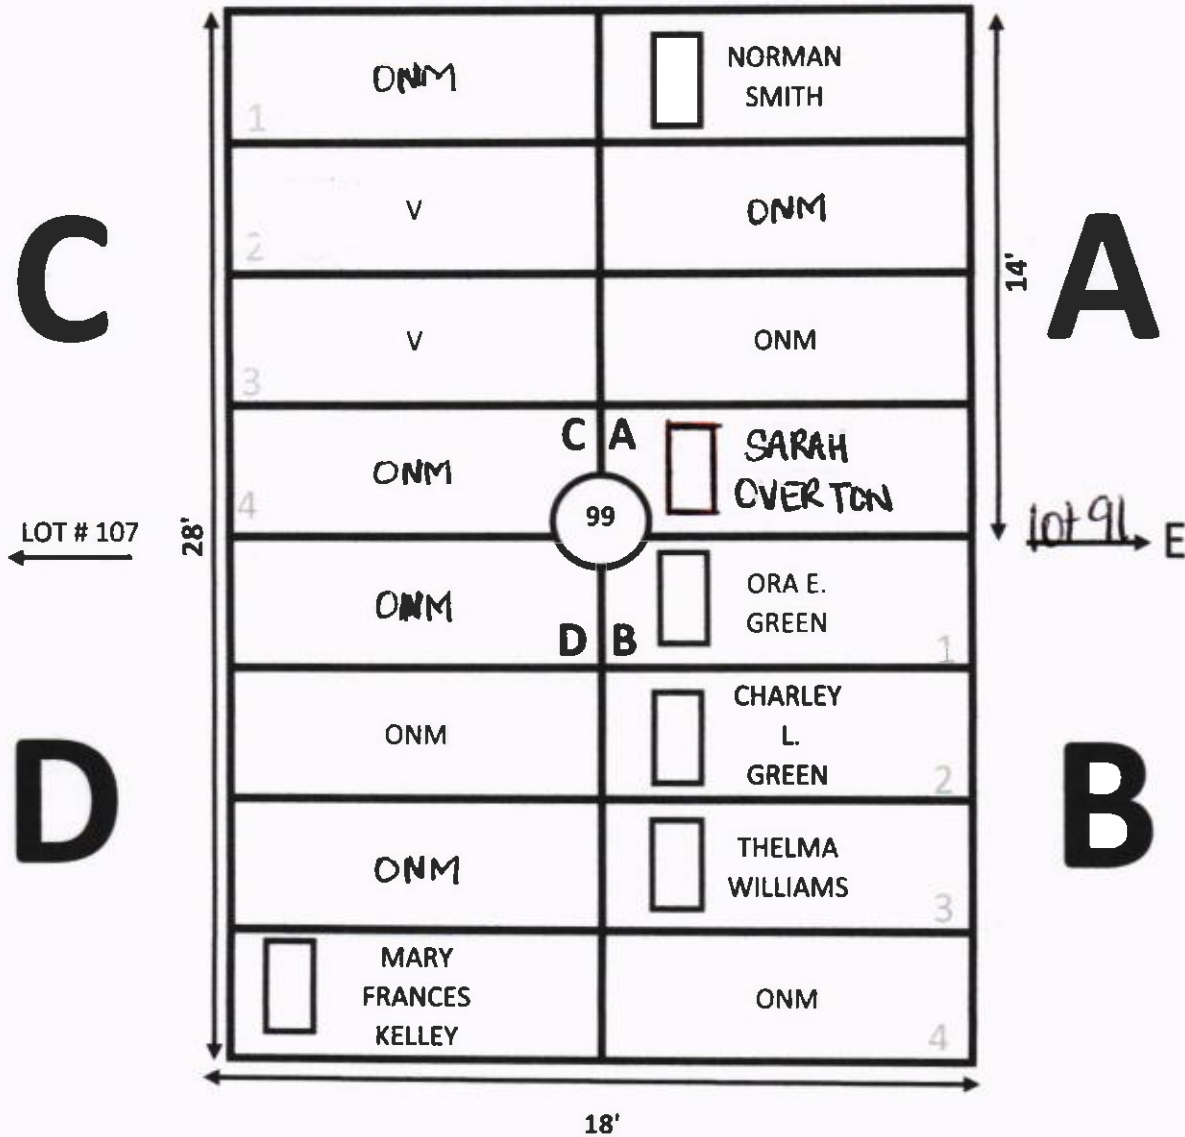

ELLIS ROAD

N

GARDEN: EVERLASTING LIFE LOT# 99

NOTE:

A-4, SARAH OVERTON, MARKER ONLY.