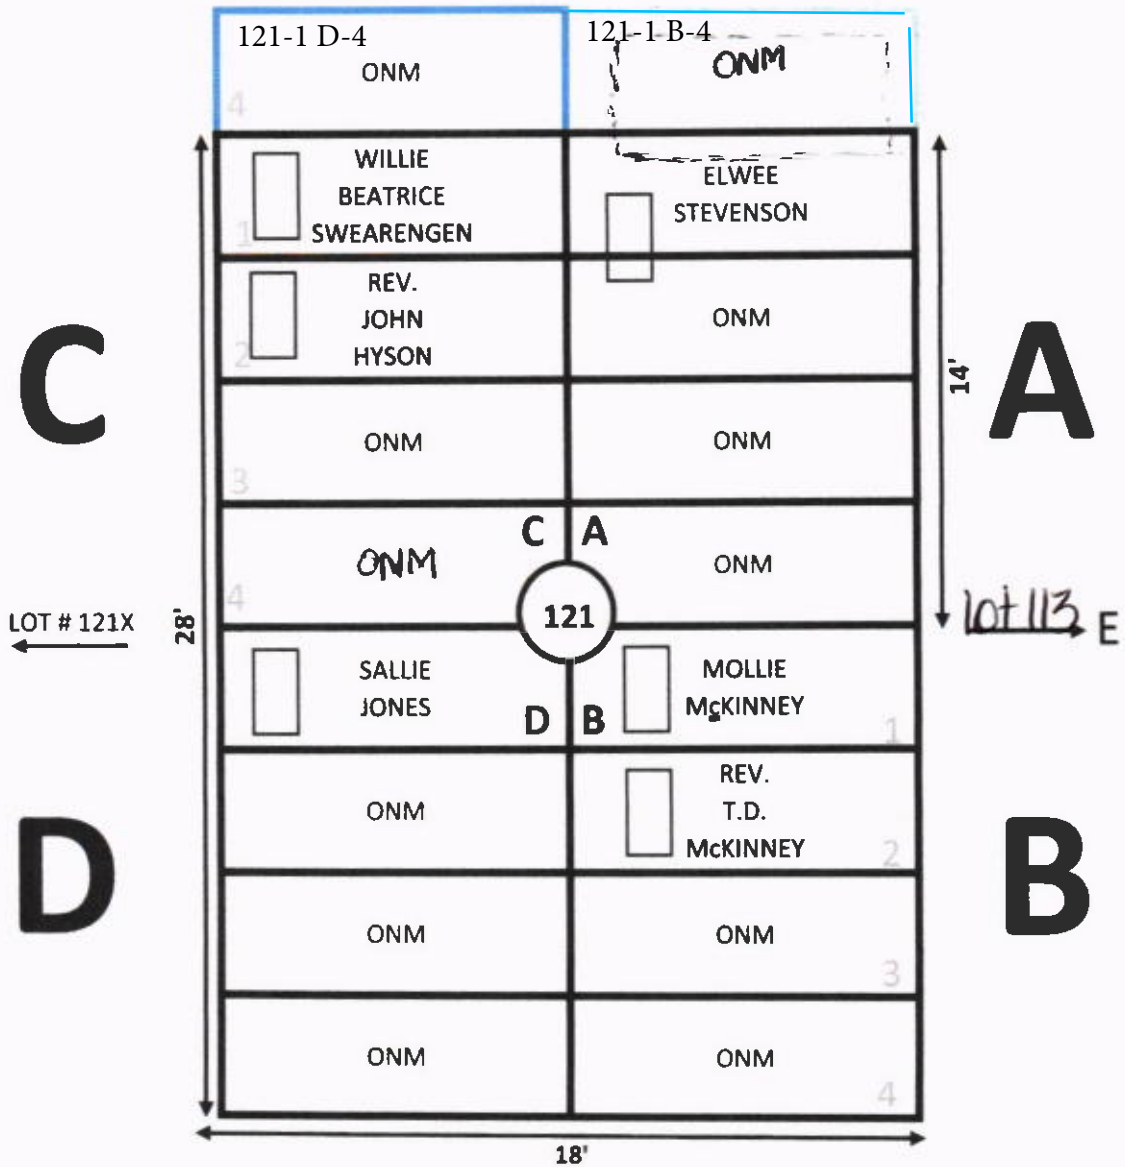

ELLIS ROAD

N

GARDEN: EVERLASTING LIFE LOT# 121