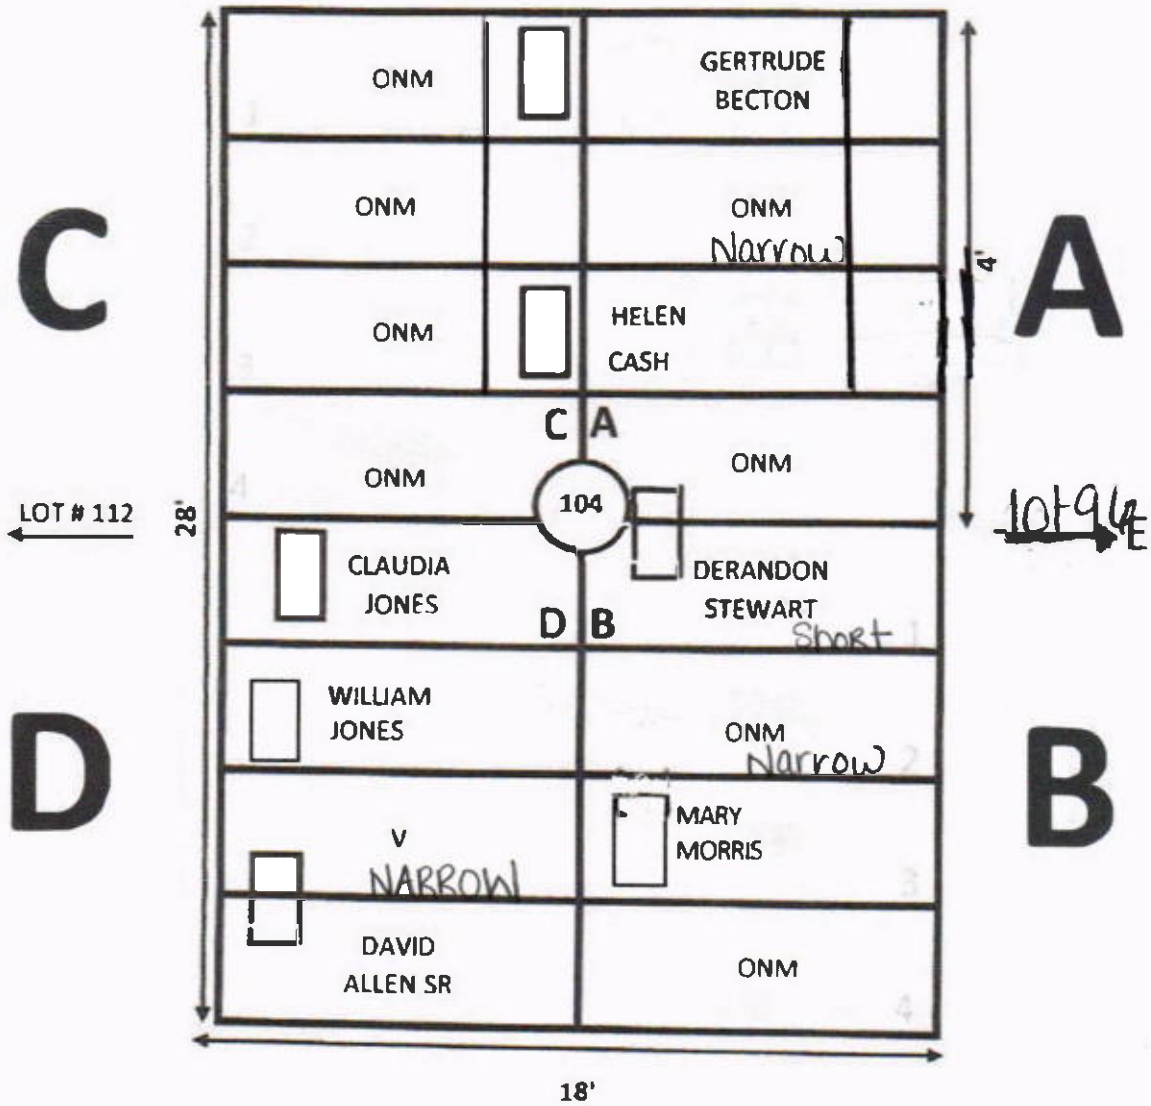

ELLIS ROAD

N

GARDEN: EVERLASTING LIFE LOT# 104