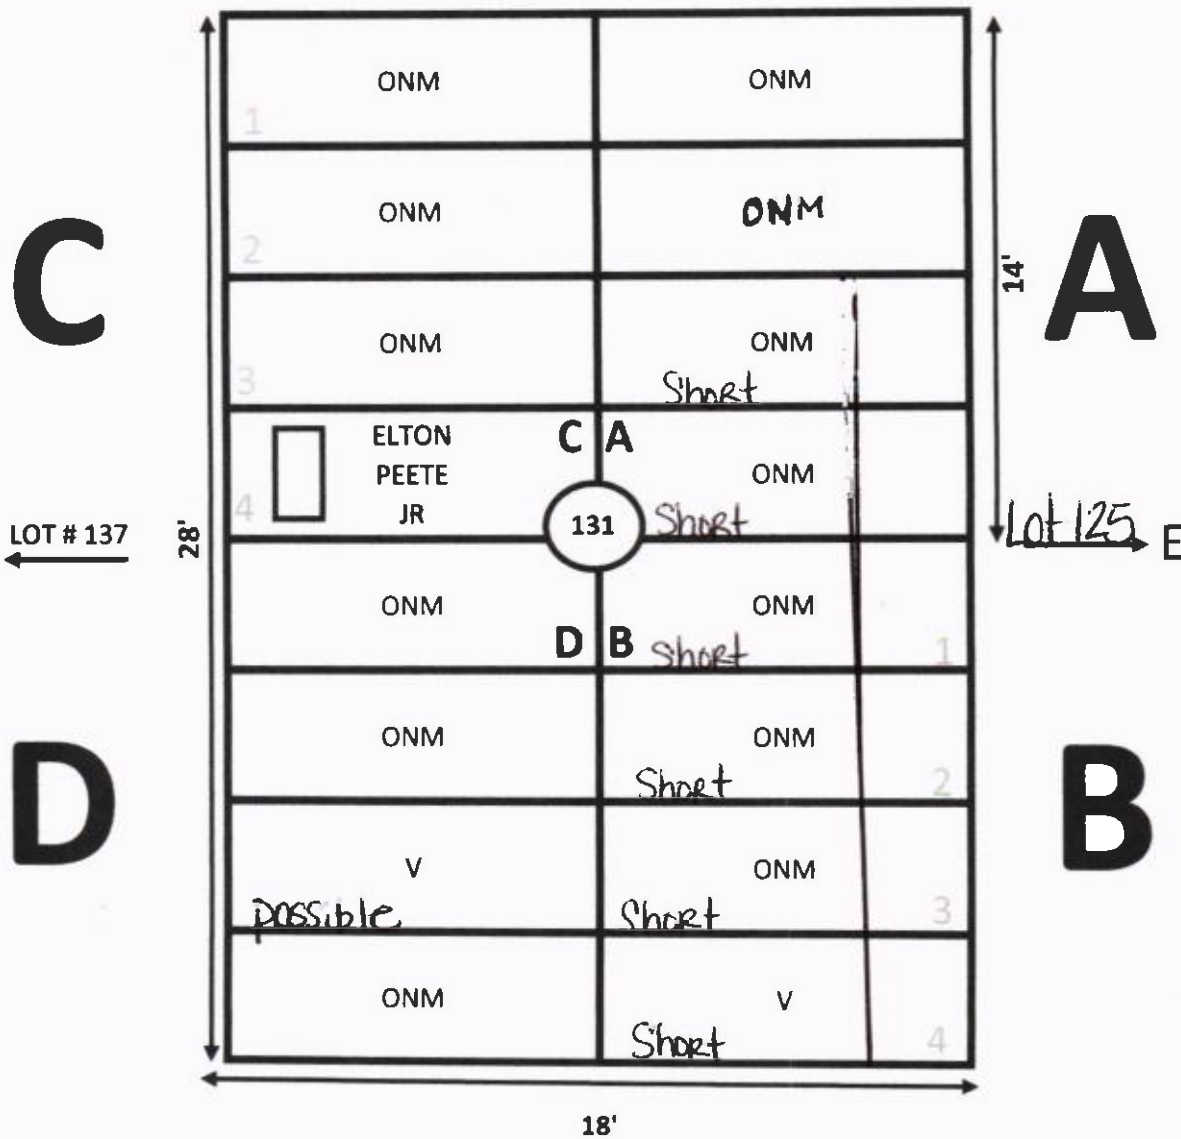

ELLIS ROAD

N

GARDEN: EVERLASTING LIFE LOT# 131