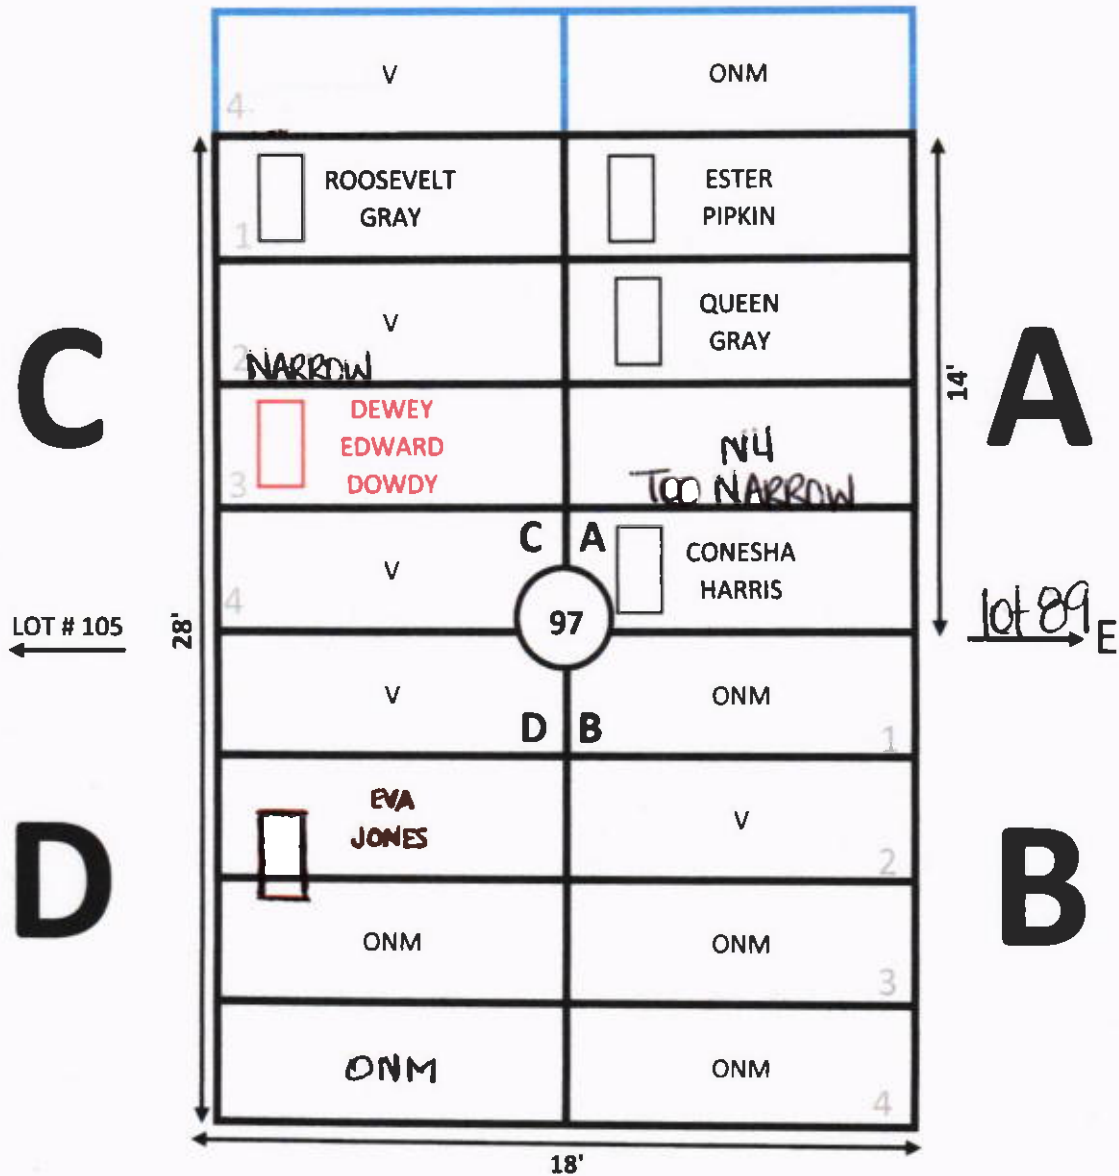

ELLIS ROAD

GARDEN: EVERLASTING LIFE LOT# 97

NOTE:

1. C-3, DEWEY DOWDY, MARKER ONLY.