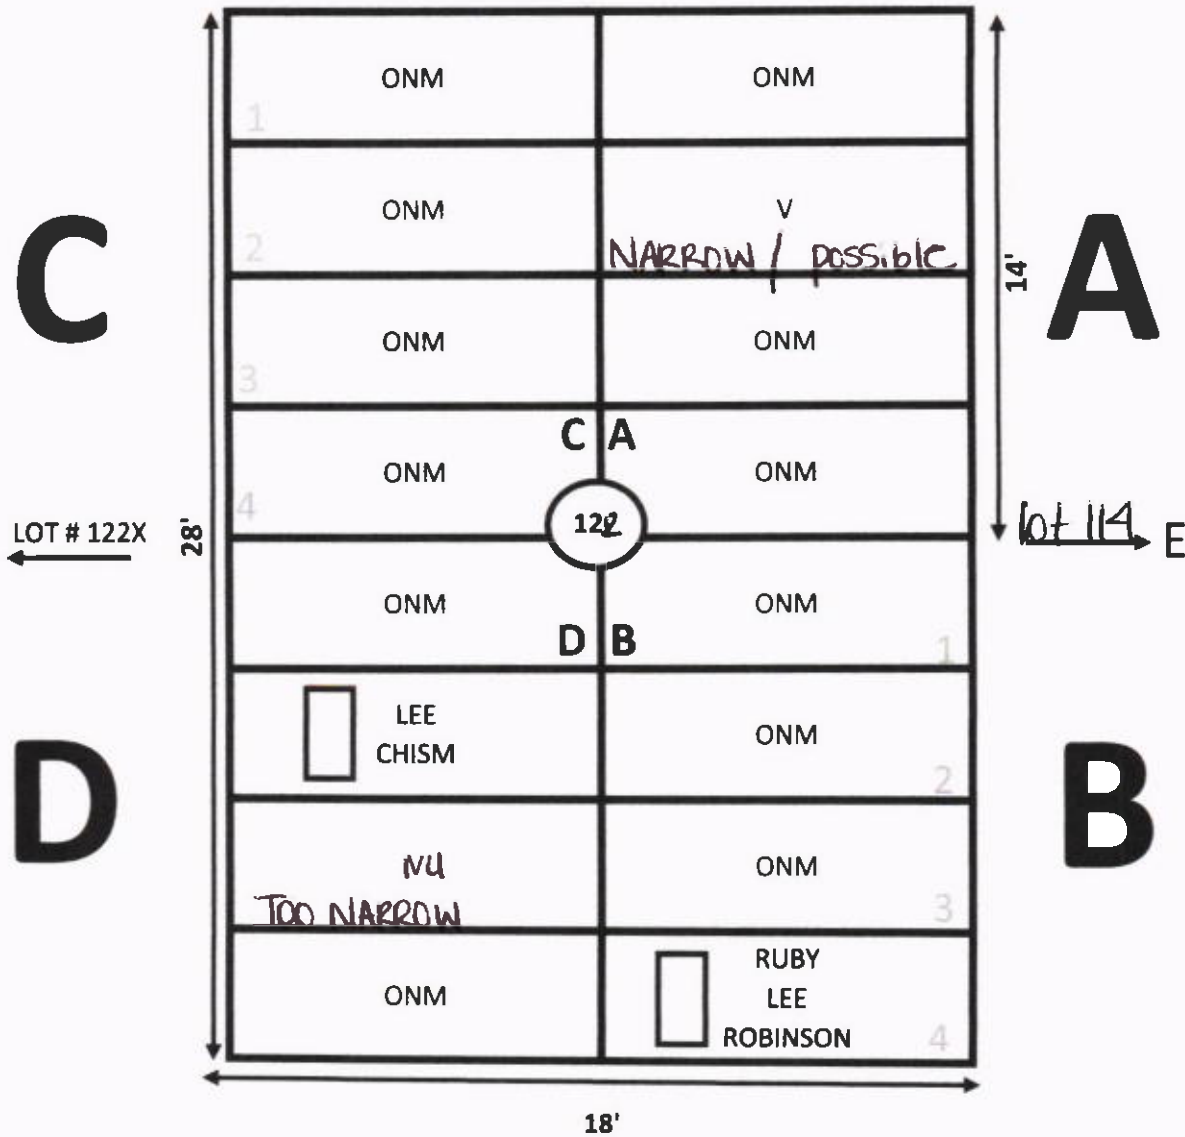

ELLIS ROAD

N

GARDEN: EVERLASTING LIFE LOT# 122