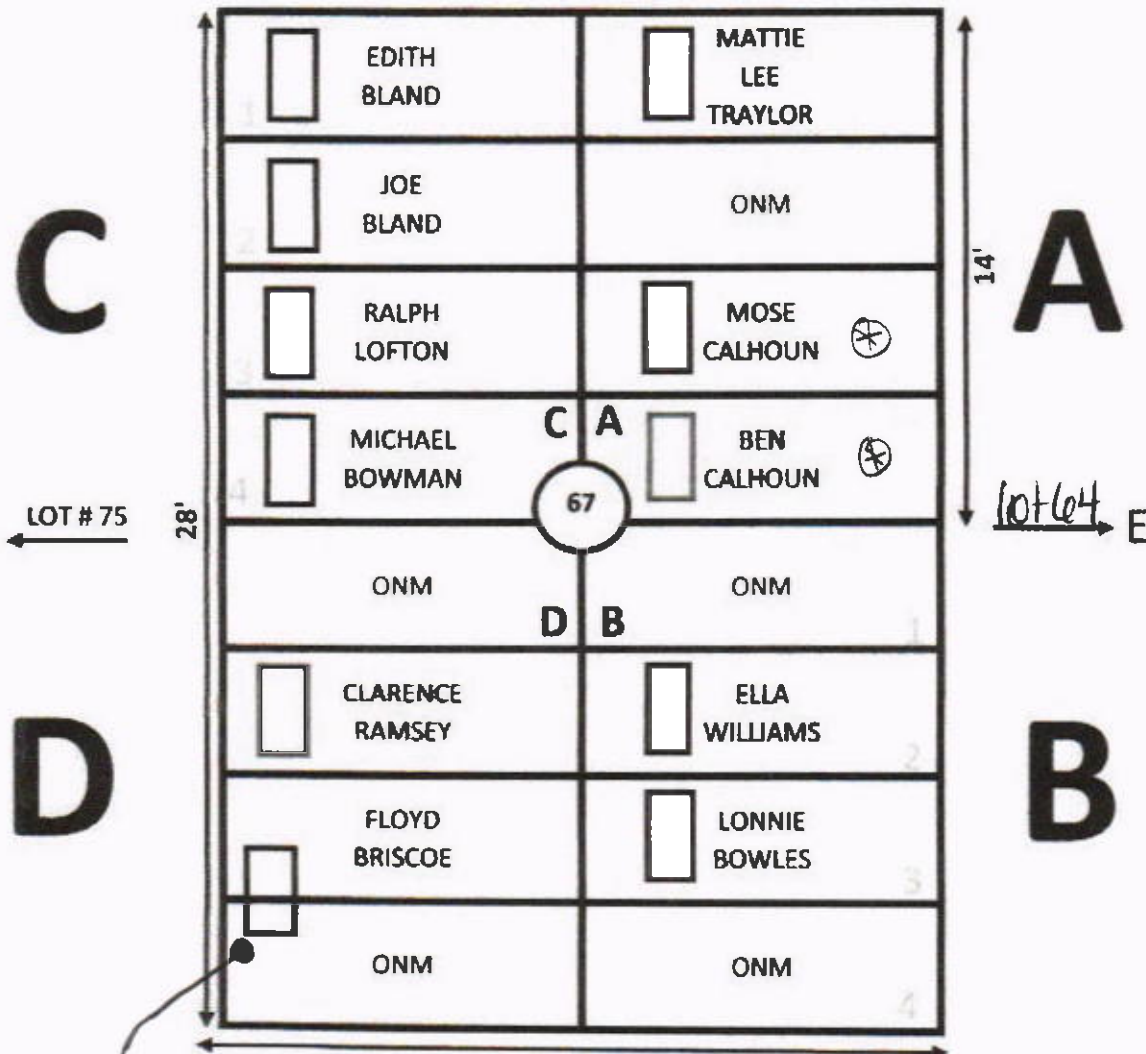

ELLIS ROAD

N

GARDEN: EVERLASTING LIFE LOT# 67

① Piece of Concrete

NOTE: ② * Very Short