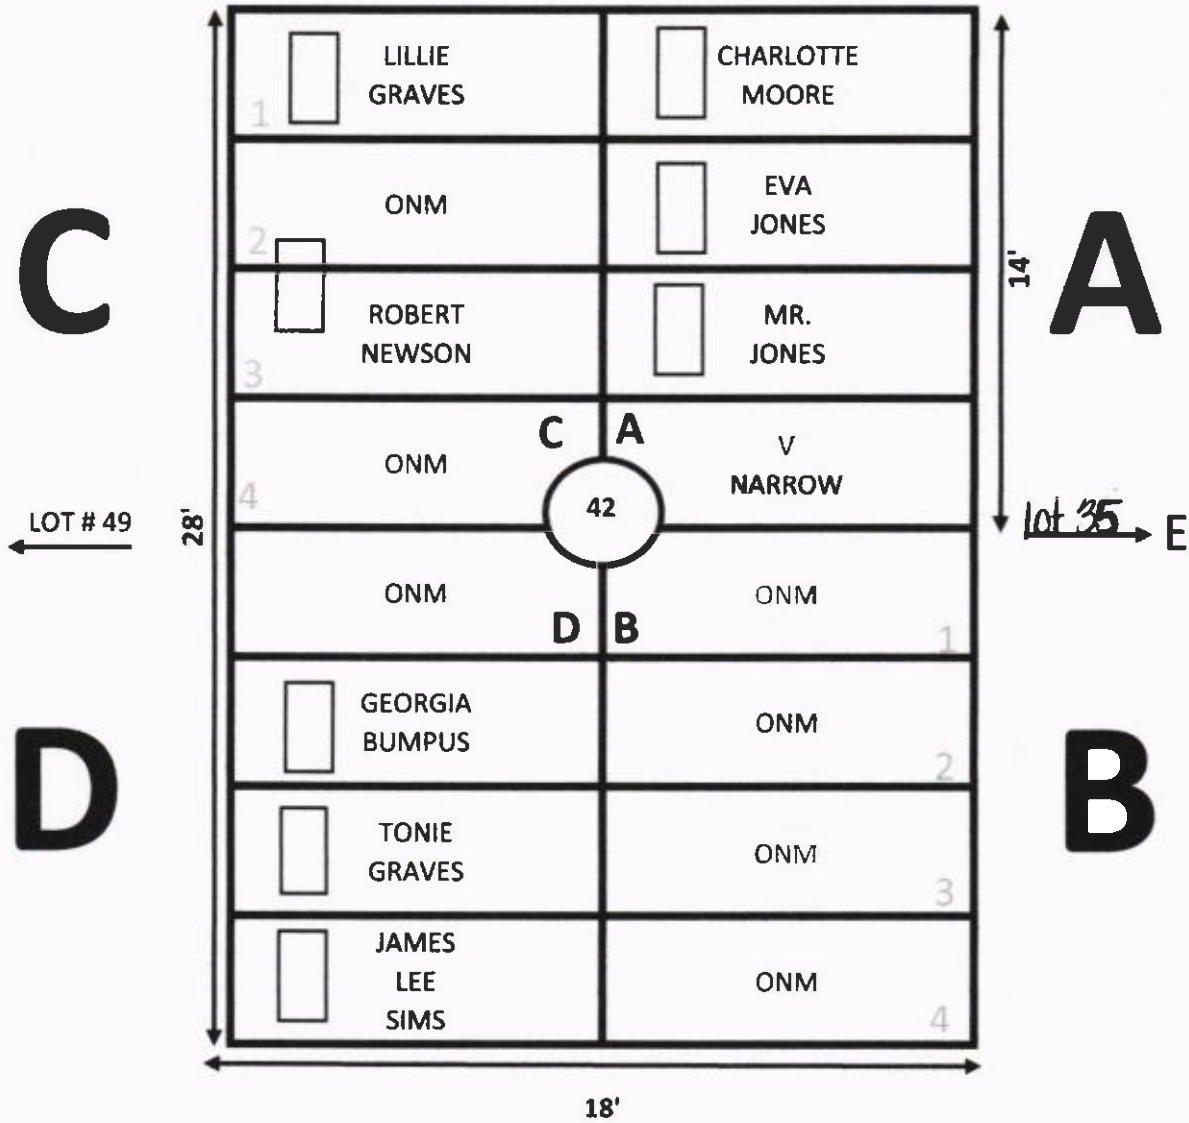

ELLIS ROAD

GARDEN: EVERLASTING LOT# 40

NOTE:

- 1. A-1, ELLA MAE BROWN, MARKER ONLY.
- 2. B-4, NOBLE GATLIN, VAULT IS COMING UNCOVERED.

ELLIS ROAD

GARDEN: EVERLASTING LOT# 41

ELLIS ROAD

GARDEN: EVERLASTING LIFE LOT# 42