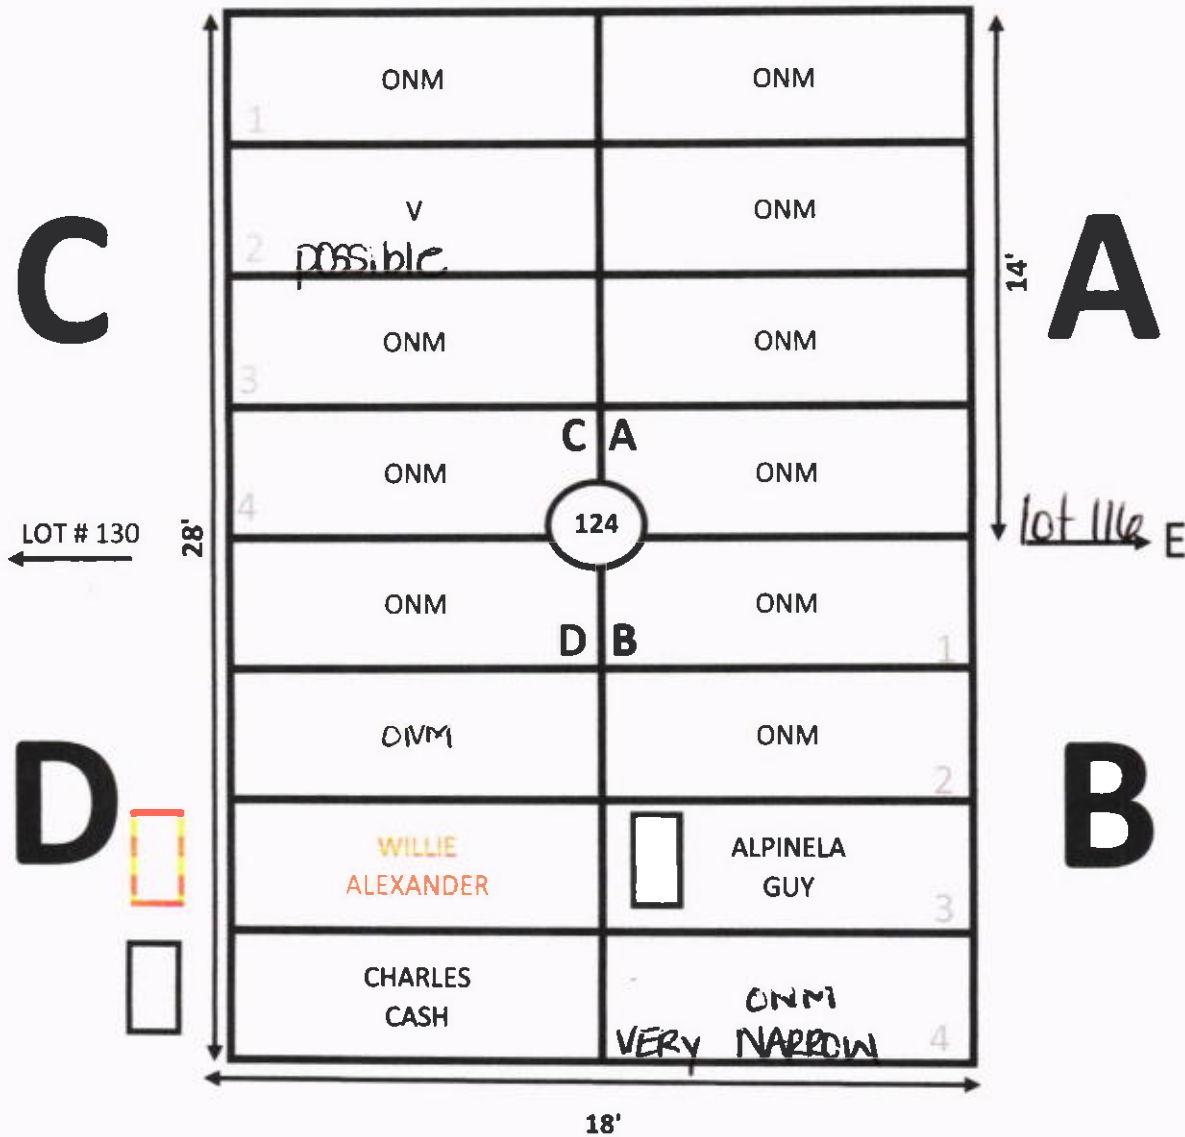

GARDEN: EVERLASTING LIFE LOT# 123

⊕ temp MARKER

ELLIS ROAD

N

GARDEN: EVERLASTING LIFE LOT# 124

NOTE:

D-3, WILLIE ALEXANDER, MARKER ONLY.

ELLIS ROAD