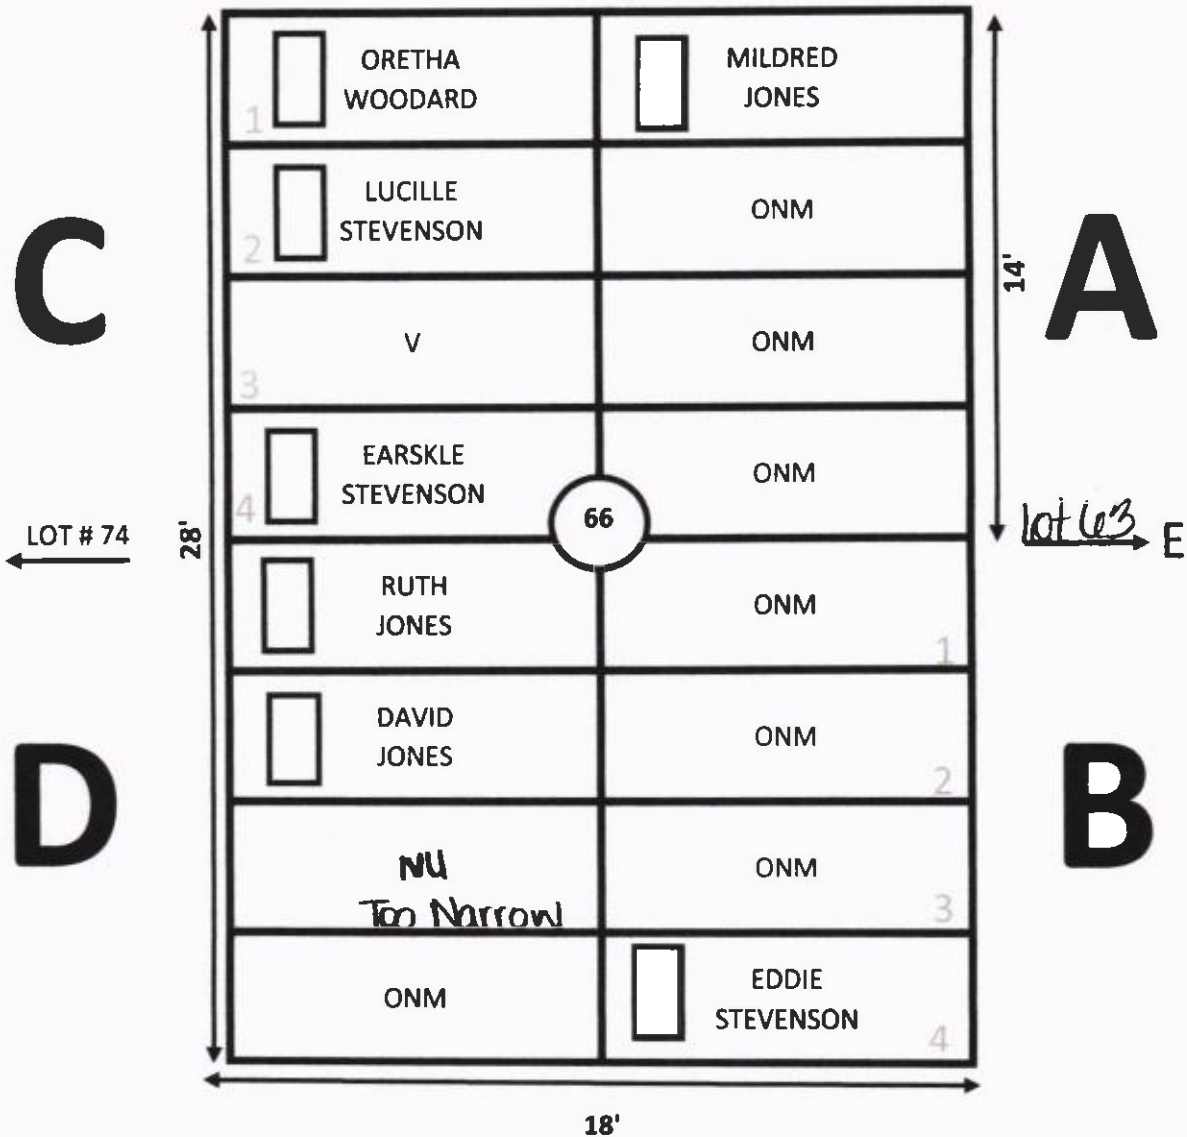

ELLIS ROAD

N

GARDEN: EVERLASTING LIFE LOT# 66