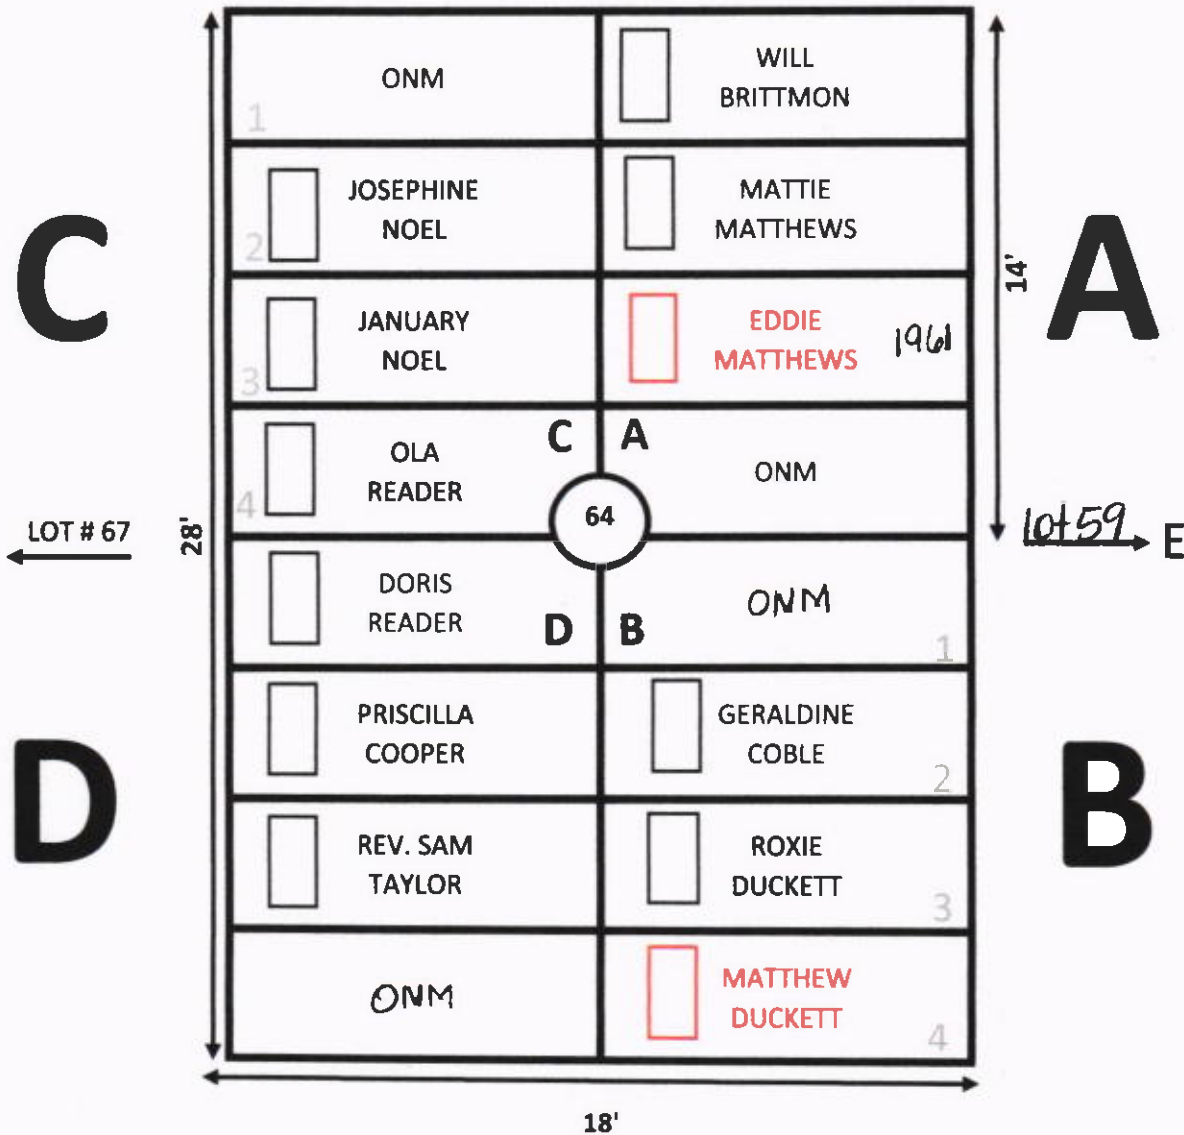

GARDEN: EVERLASTING LOT# 62

ELLIS ROAD

N

GARDEN: EVERLASTING LIFE LOT# 63

Stevenson marker up against Mose Keith Marker.

ELLIS ROAD

N

GARDEN: EVERLASTING LIFE LOT# 64