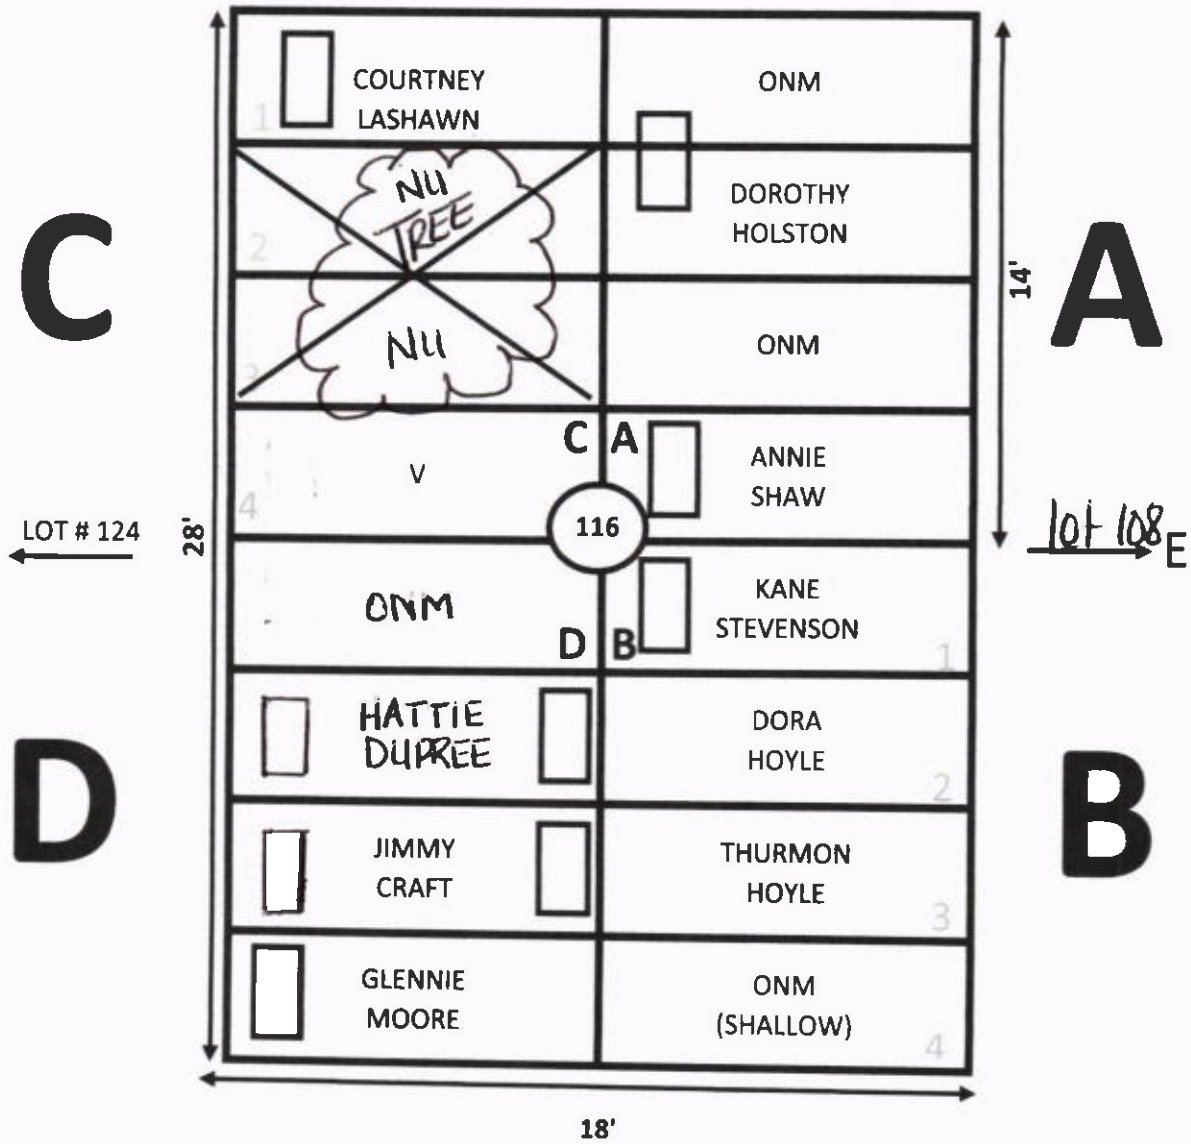

ELLIS ROAD

N

GARDEN: EVERLASTING LIFE LOT# 116