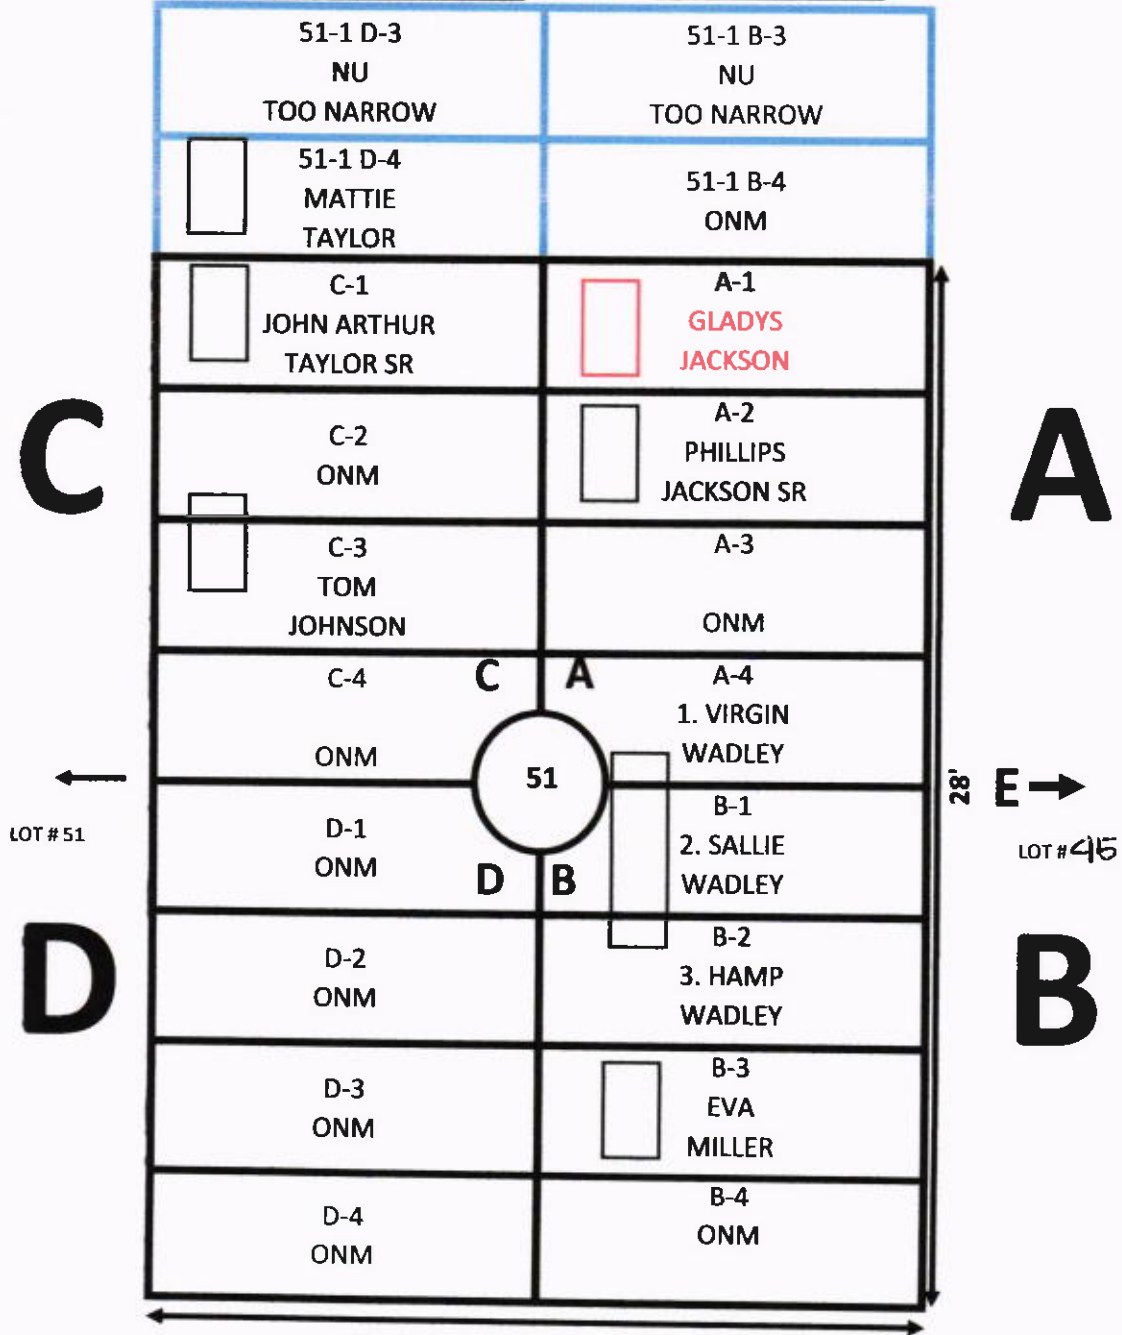

ELLIS ROAD

GALILEE MEMORIAL GARDENS

GARDEN: EVERLASTING LIFE

LOT: 51

18'

NOTE: 1. A-4 -B-2 HAS ONE MARKER FOR 3 PEOPLE
2. A-1, GLADYS JACKSON, MARKER ONLY.