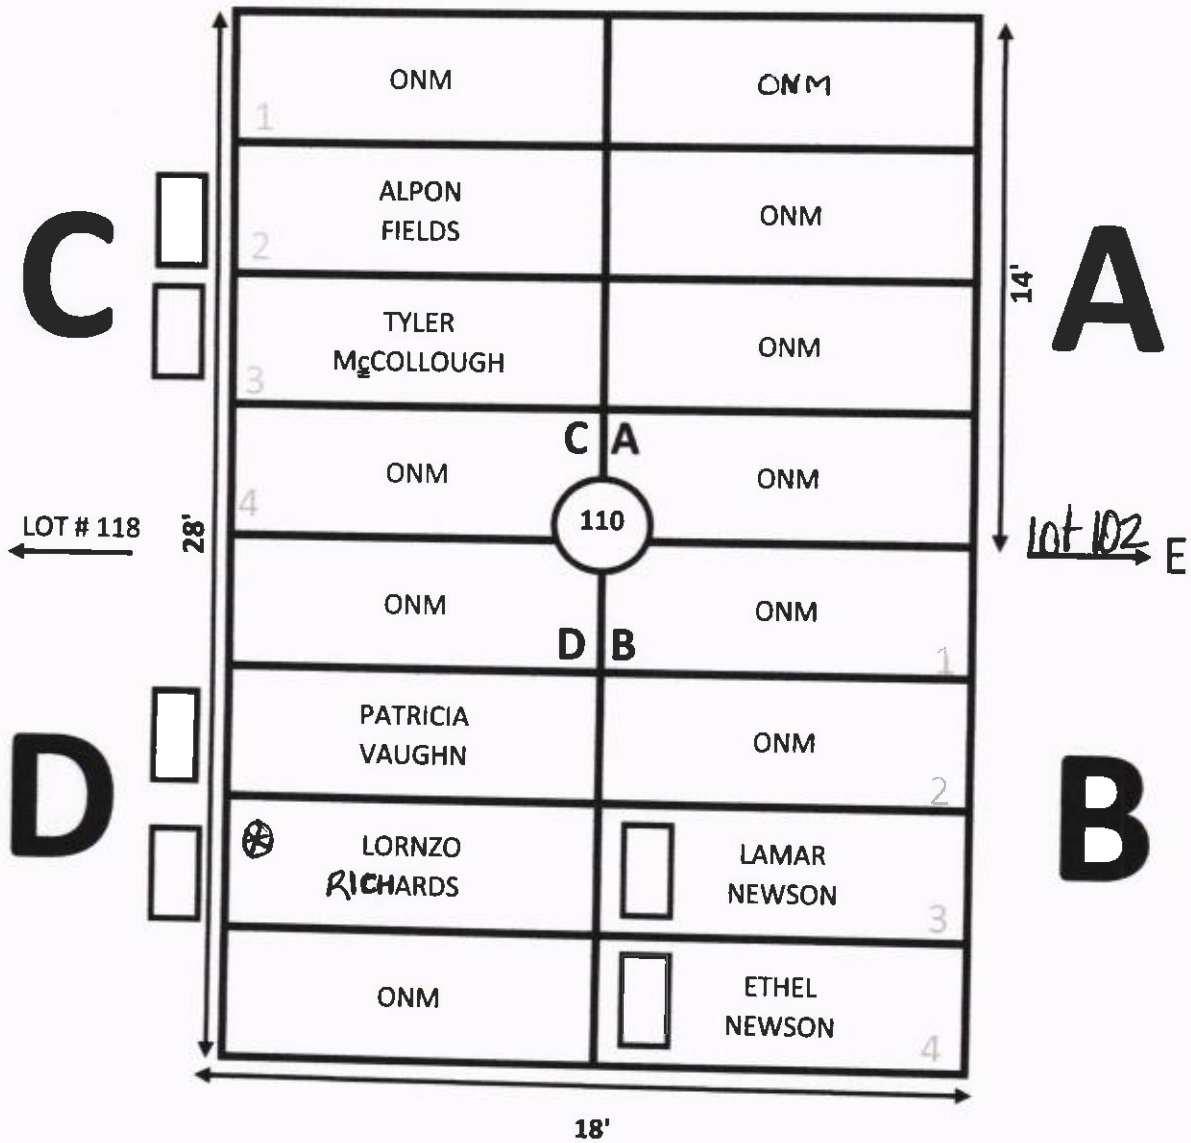

ELLIS ROAD

N

GARDEN: EVERLASTING LIFE LOT# 110

NOTE:

D-2 THROUGH D-4 AREA NEEDS DIRT.

⊗ MARKER Crooked / NEEDS Reset