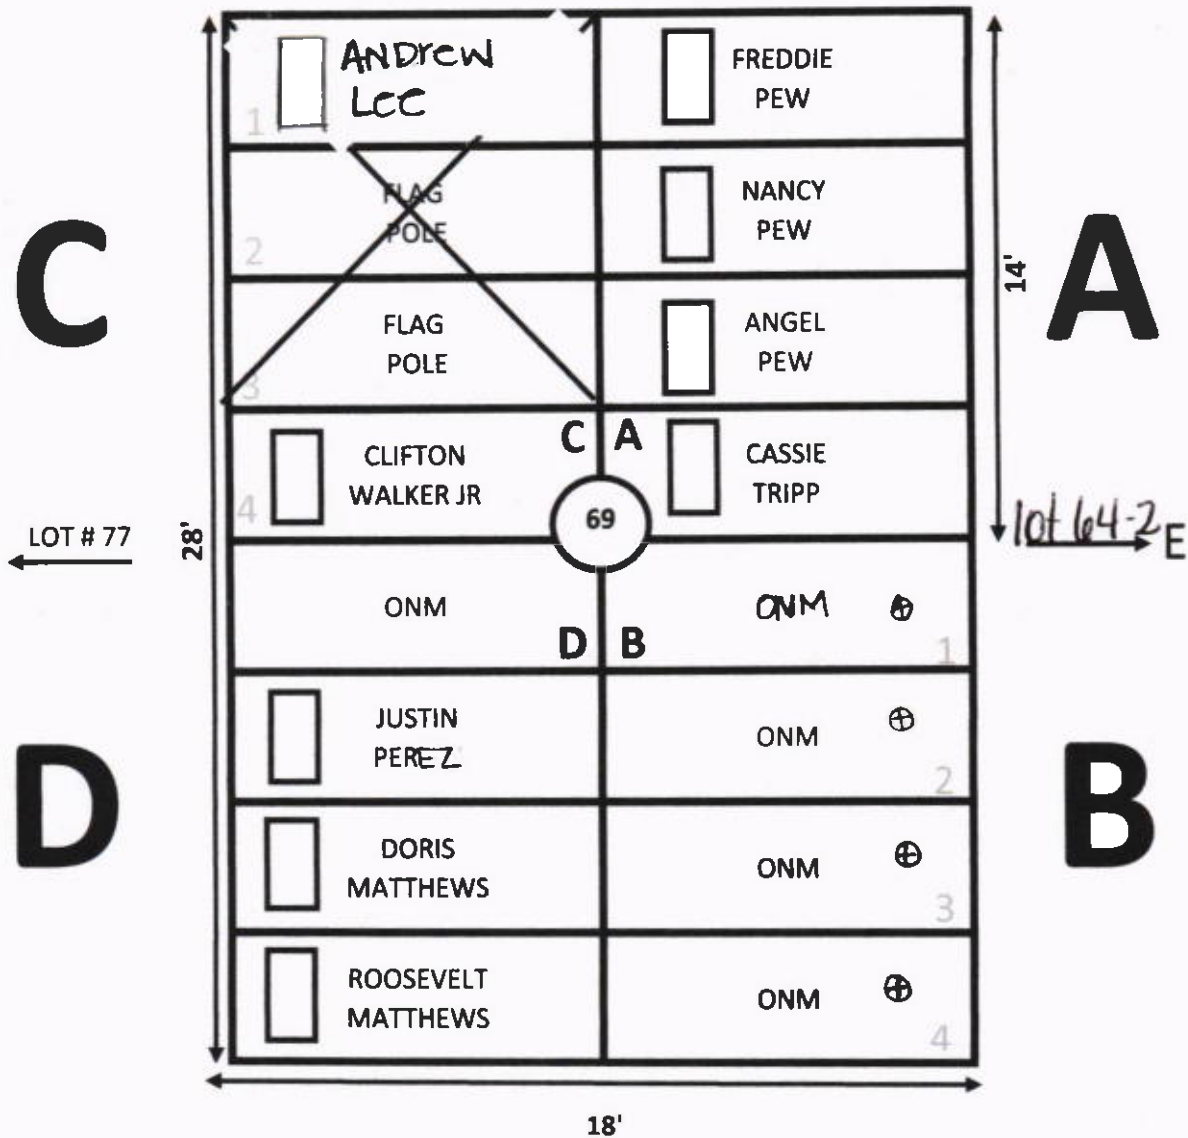

ELLIS ROAD

N

GARDEN: EVERLASTING LIFE LOT# 69

- ① ⊕ Very Short
- ② C-1, Andrew Lee is interred inside the flag Pole Display.