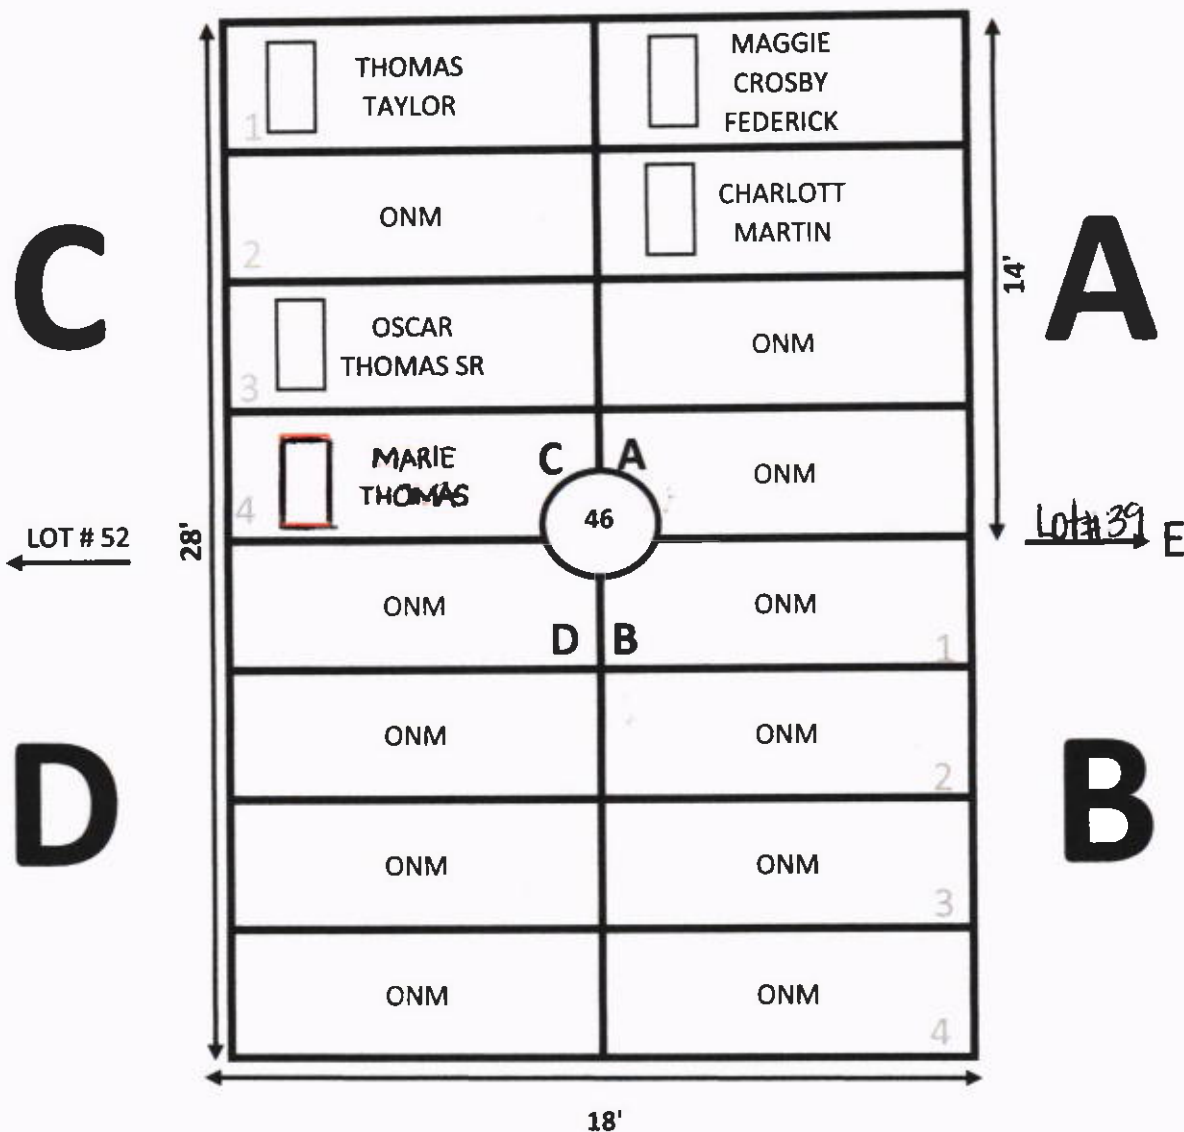

ELLIS ROAD

N

GALILEE MEMORIAL GARDENS

GARDEN: EVERLASTING LIFE

LOT: 45

ELLIS ROAD

N

GARDEN: EVERLASTING LIFE LOT# 46