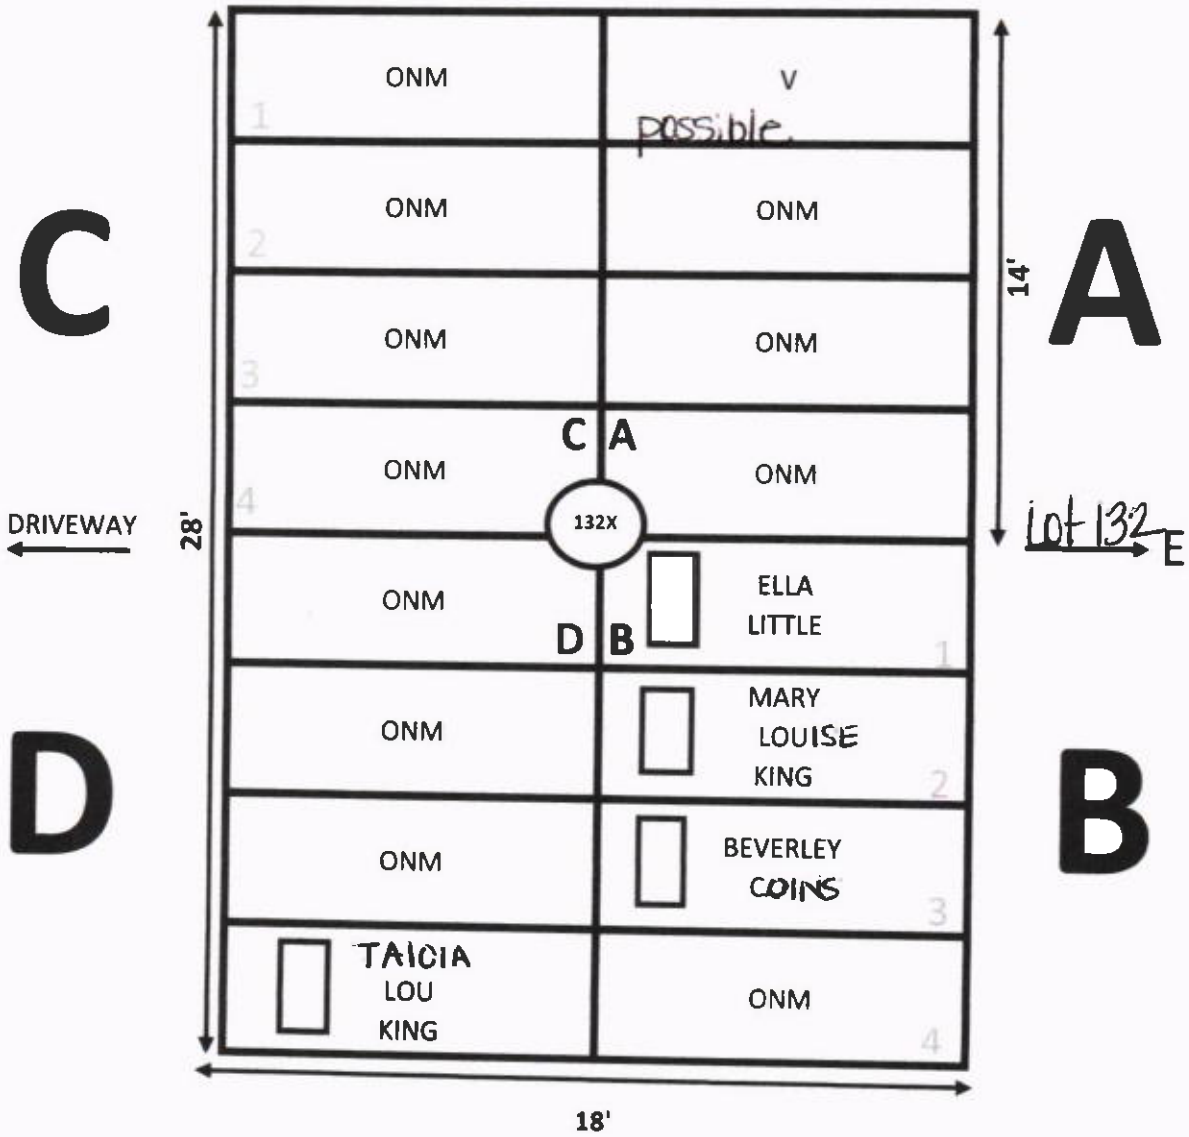

ELLIS ROAD

N

GARDEN: EVERLASTING LIFE LOT# 132X