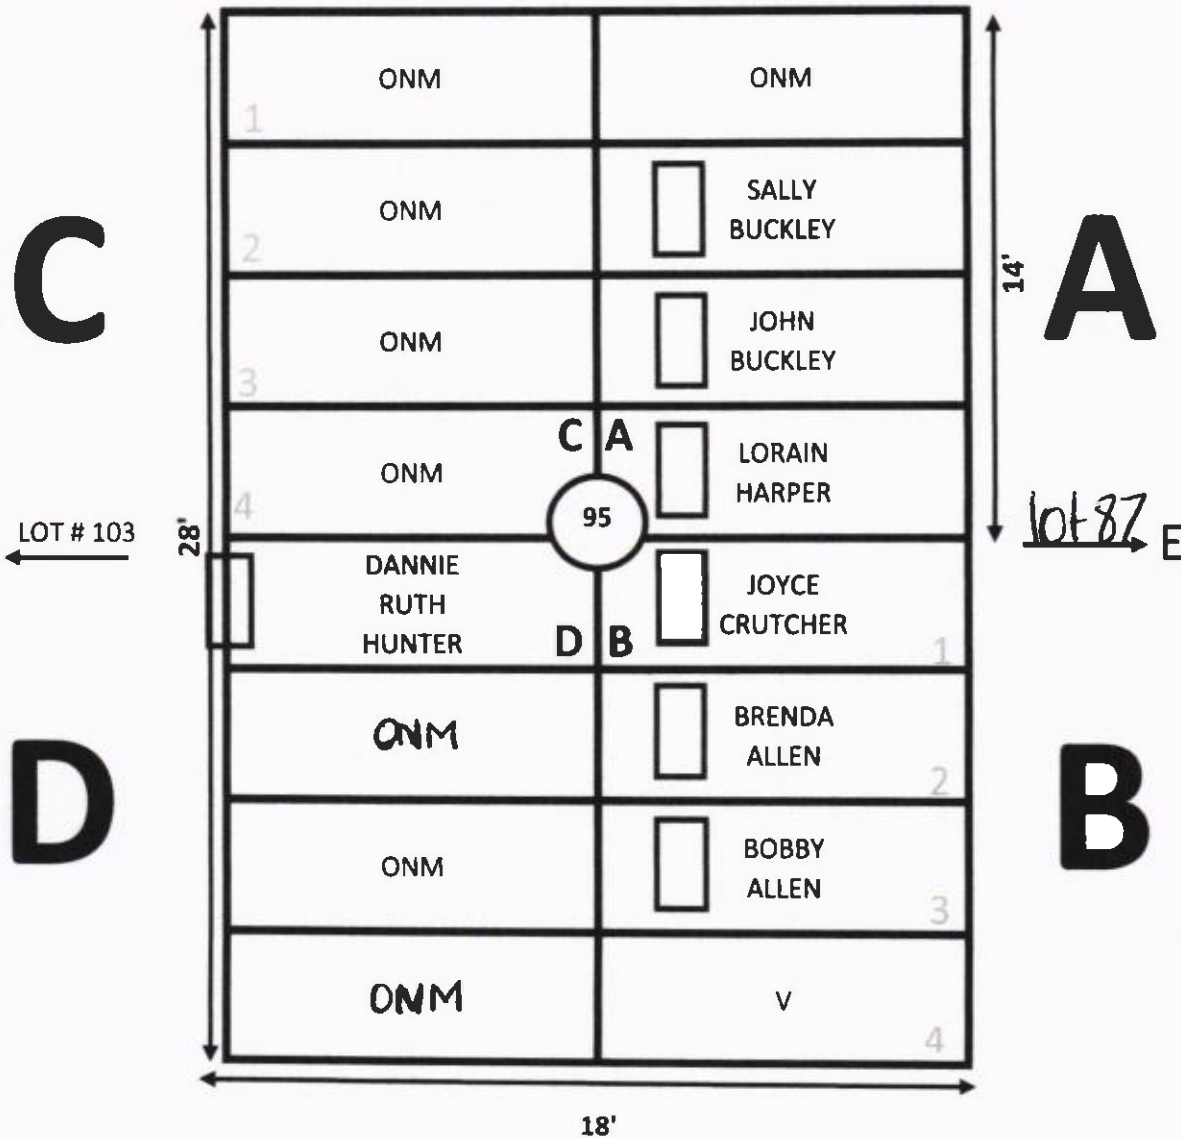

GARDEN: EVERLASTING LIFE LOT# 94

NOTE:

A-4, WHEN PROBED SOUNDED LIKE COFFIN ONLY, NO VAULT.

ELLIS ROAD

N

GARDEN: EVERLASTING LIFE LOT# 95

ELLIS ROAD

N