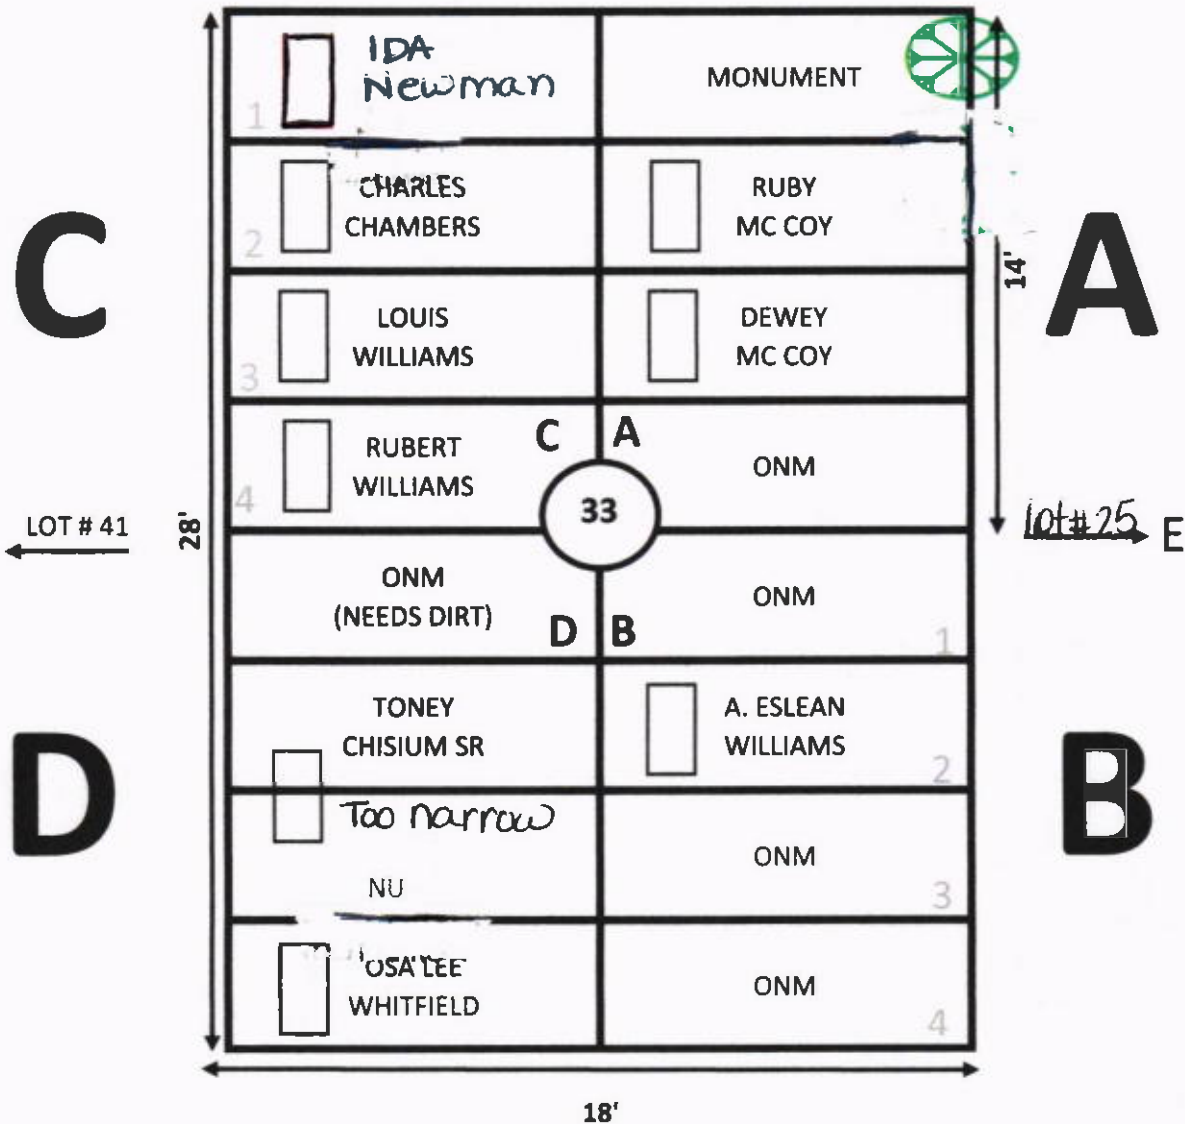

ELLIS ROAD

GARDEN: EVERLASTING LOT# 33

NOTE:

1. ACCORDING TO ORIGINAL MAP THERE SHOULD NOT BE ANYONE INTERFERED IN A-1, A-2, C-1, & C-2.