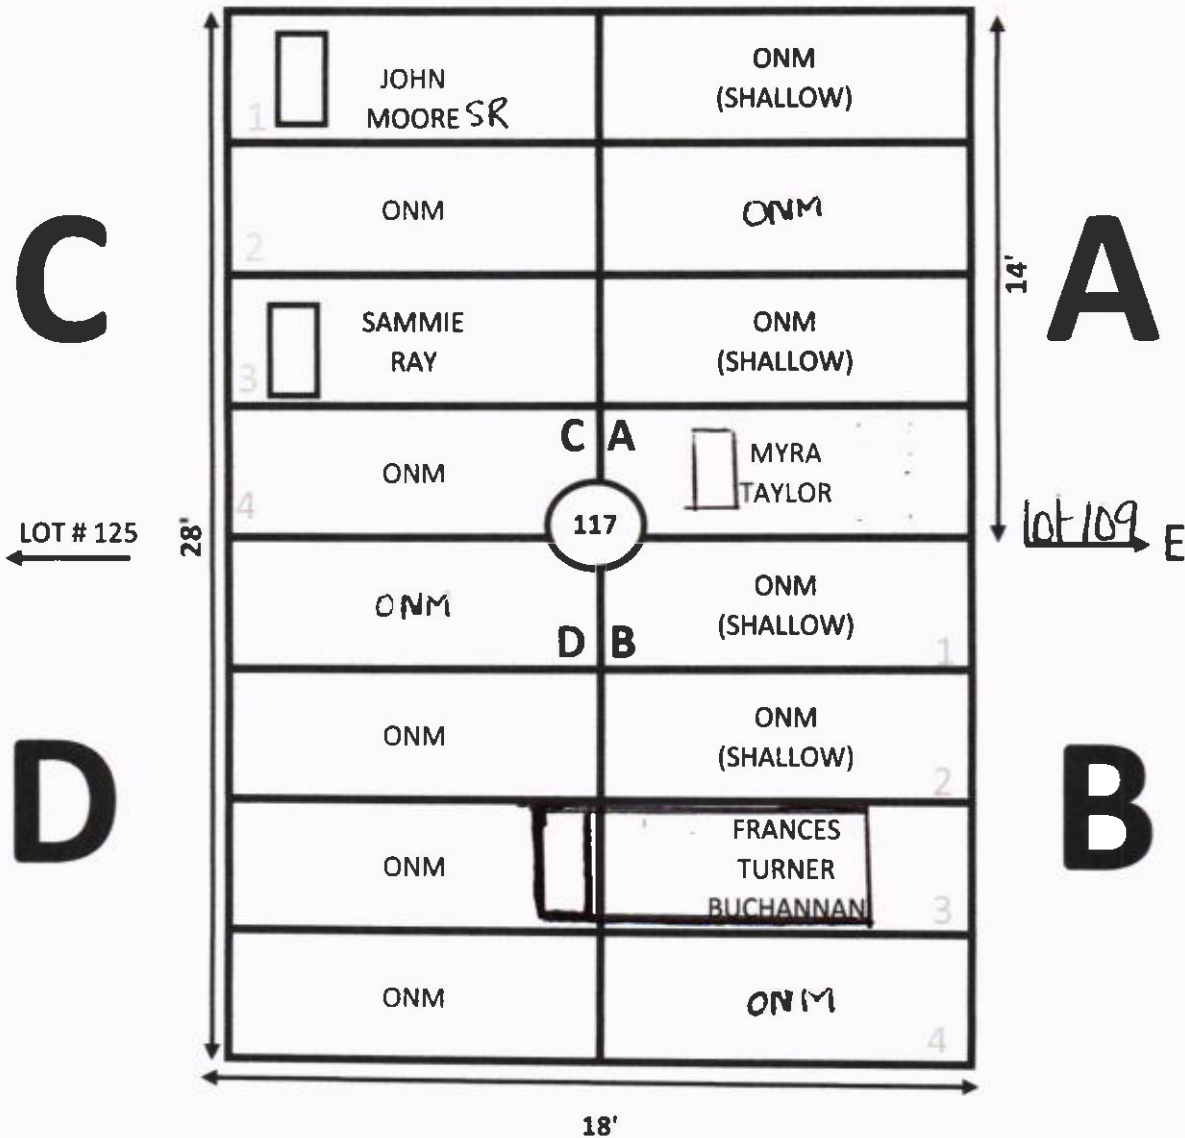

ELLIS ROAD

N

GARDEN: EVERLASTING LIFE LOT# 117