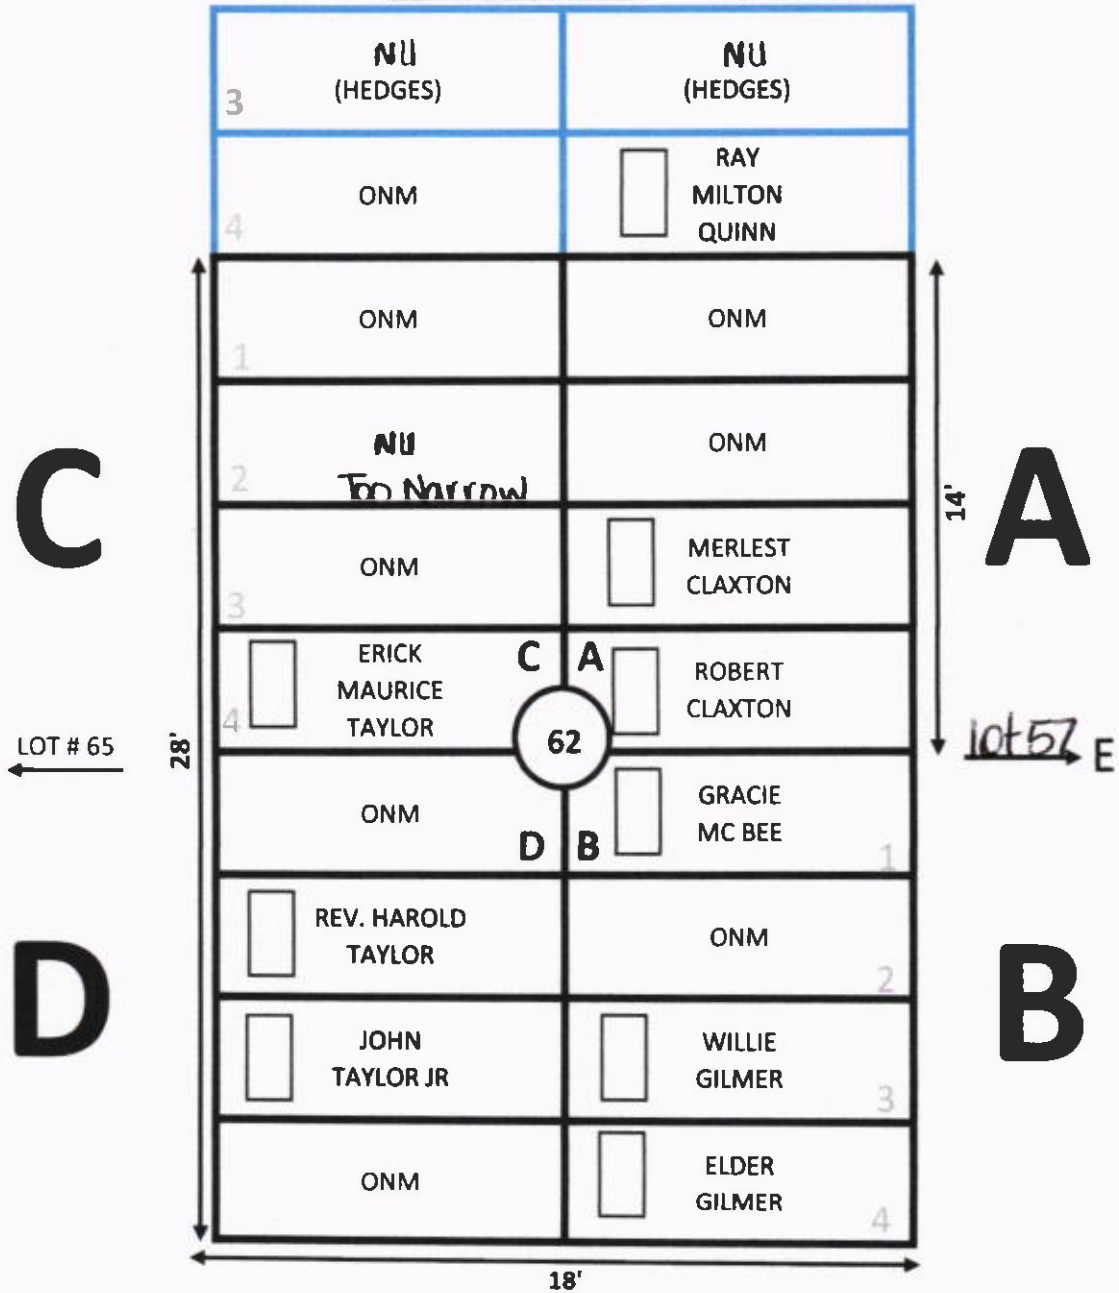

ELLIS ROAD

GARDEN: EVERLASTING LOT# 62