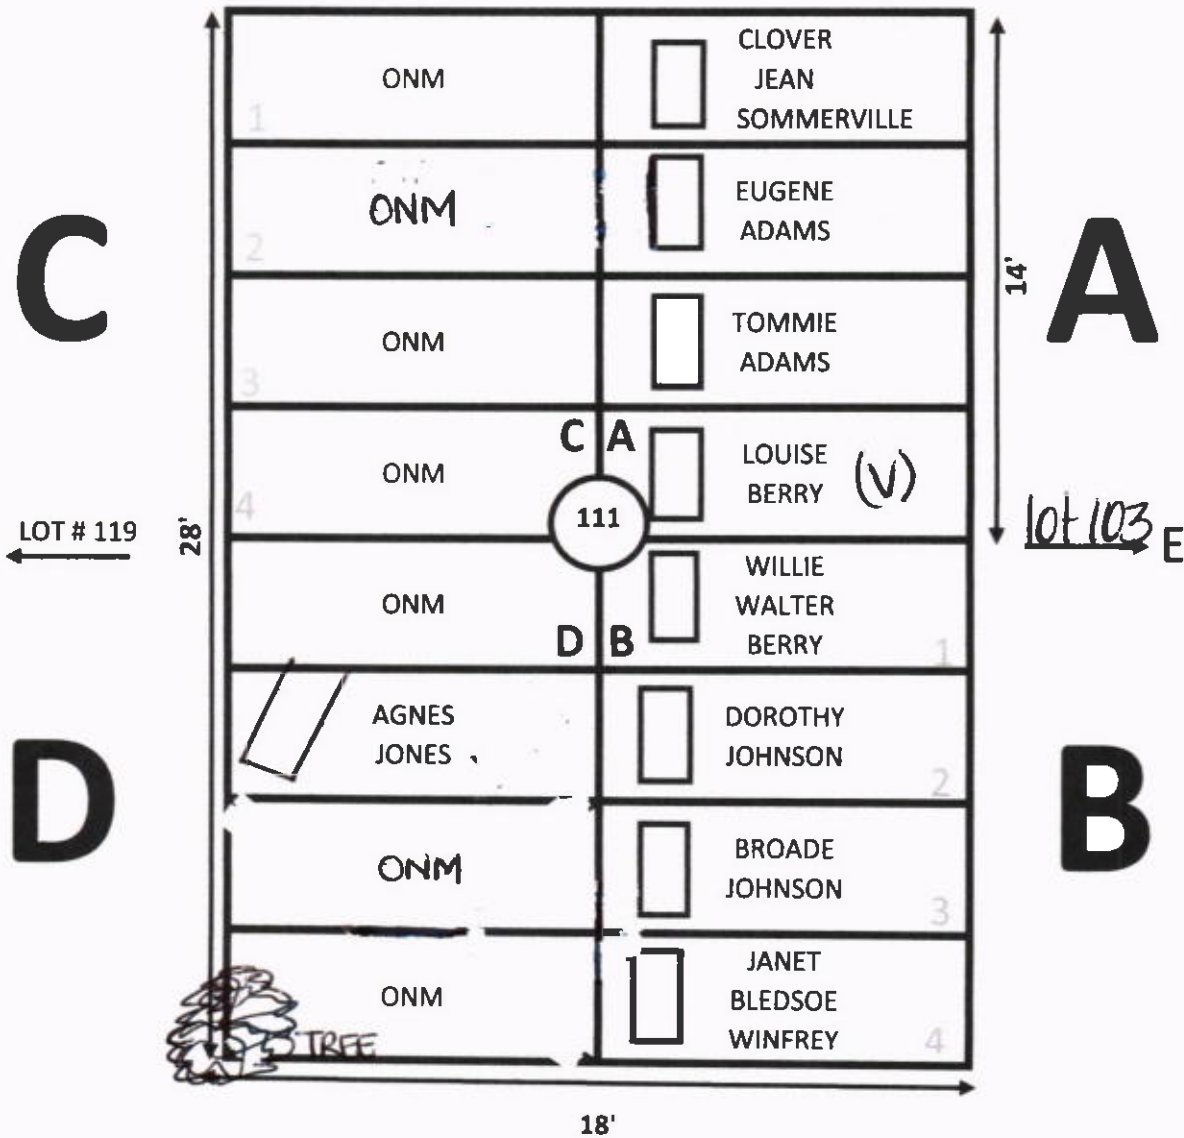

GARDEN: EVERLASTING LIFE LOT# 110

NOTE:

D-2 THROUGH D-4 AREA NEEDS DIRT.

⊗ MARKER Crooked / NEEDS Reset

ELLIS ROAD

N

GARDEN: EVERLASTING LIFE LOT# 111

NOTE: