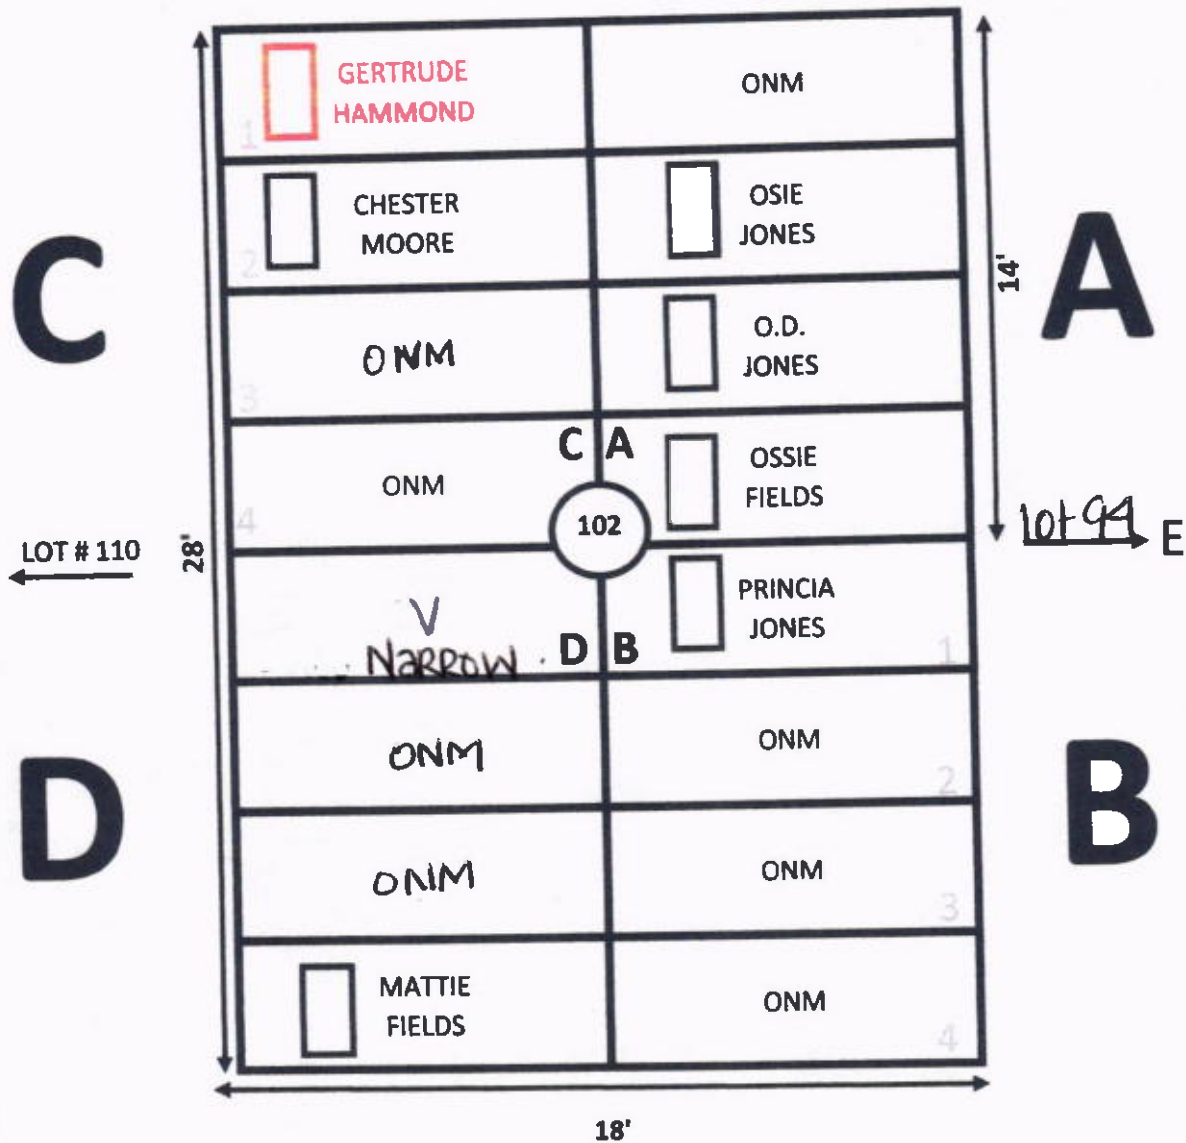

ELLIS ROAD

N

GARDEN: EVERLASTING LIFE LOT# 102

NOTE:

C-1, GERTRUDE HAMMOND, MARKER ONLY.