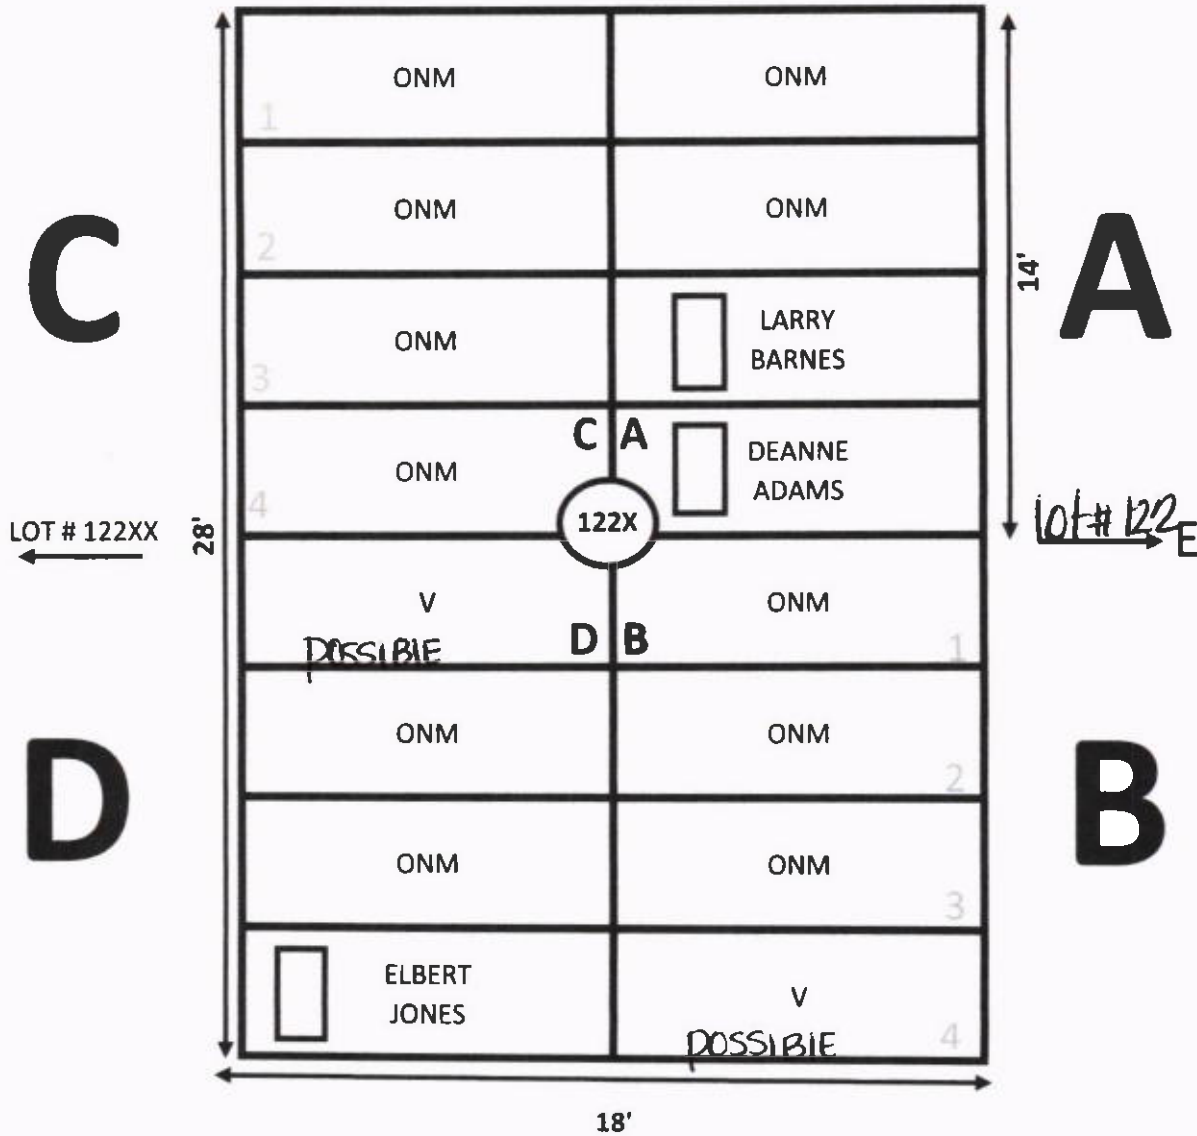

ELLIS ROAD

N

GARDEN: EVERLASTING LIFE LOT# 122X

① This is where the OFFICE USE to be