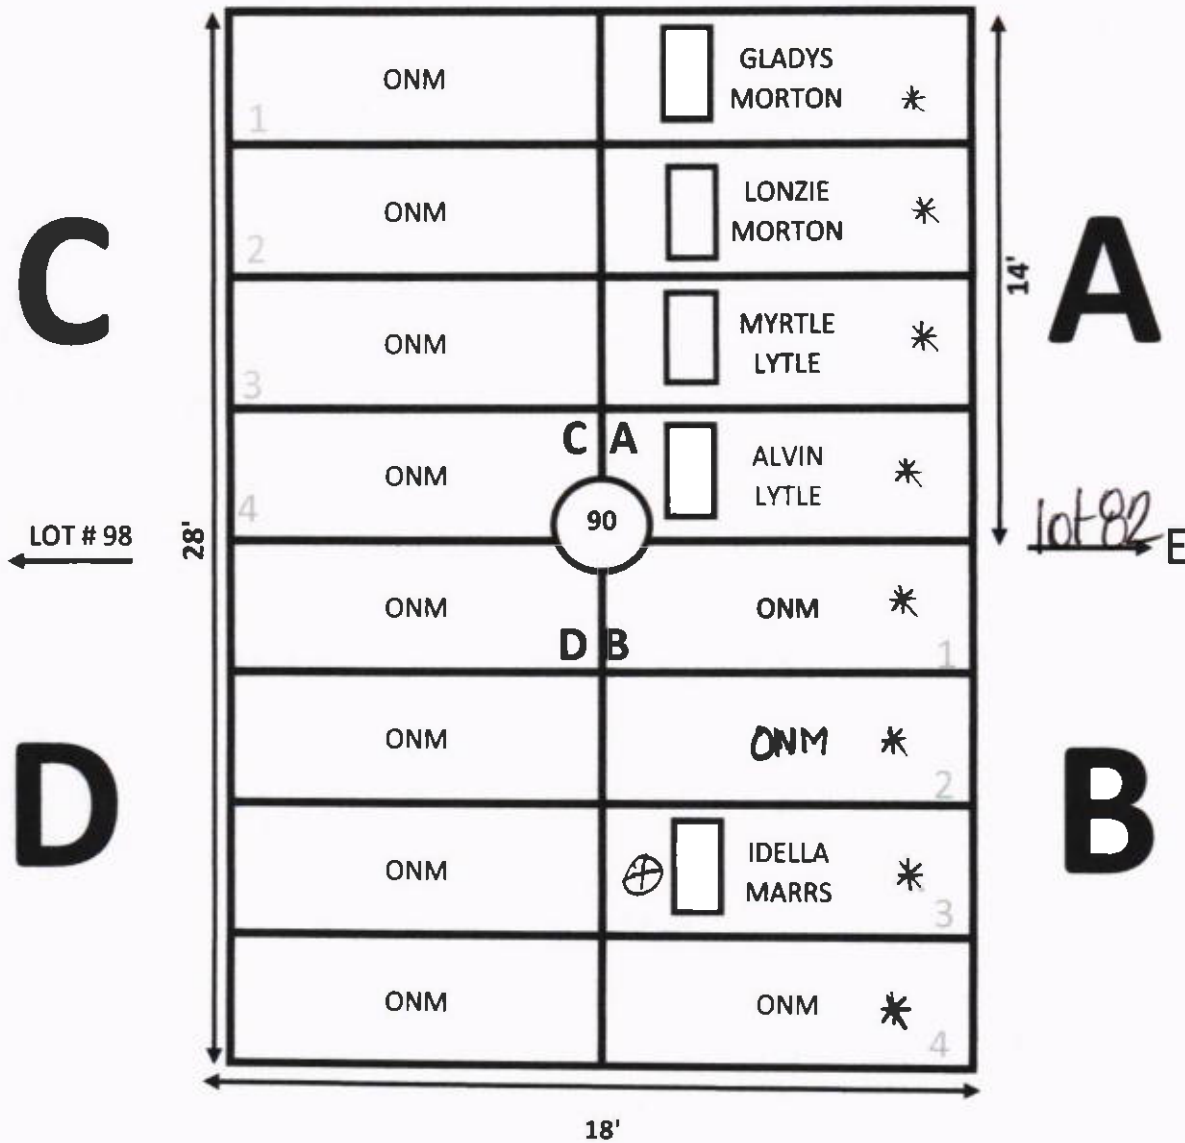

ELLIS ROAD

N

GARDEN: EVERLASTING LIFE LOT# 90

* graves are short
⊕ Marker need reset