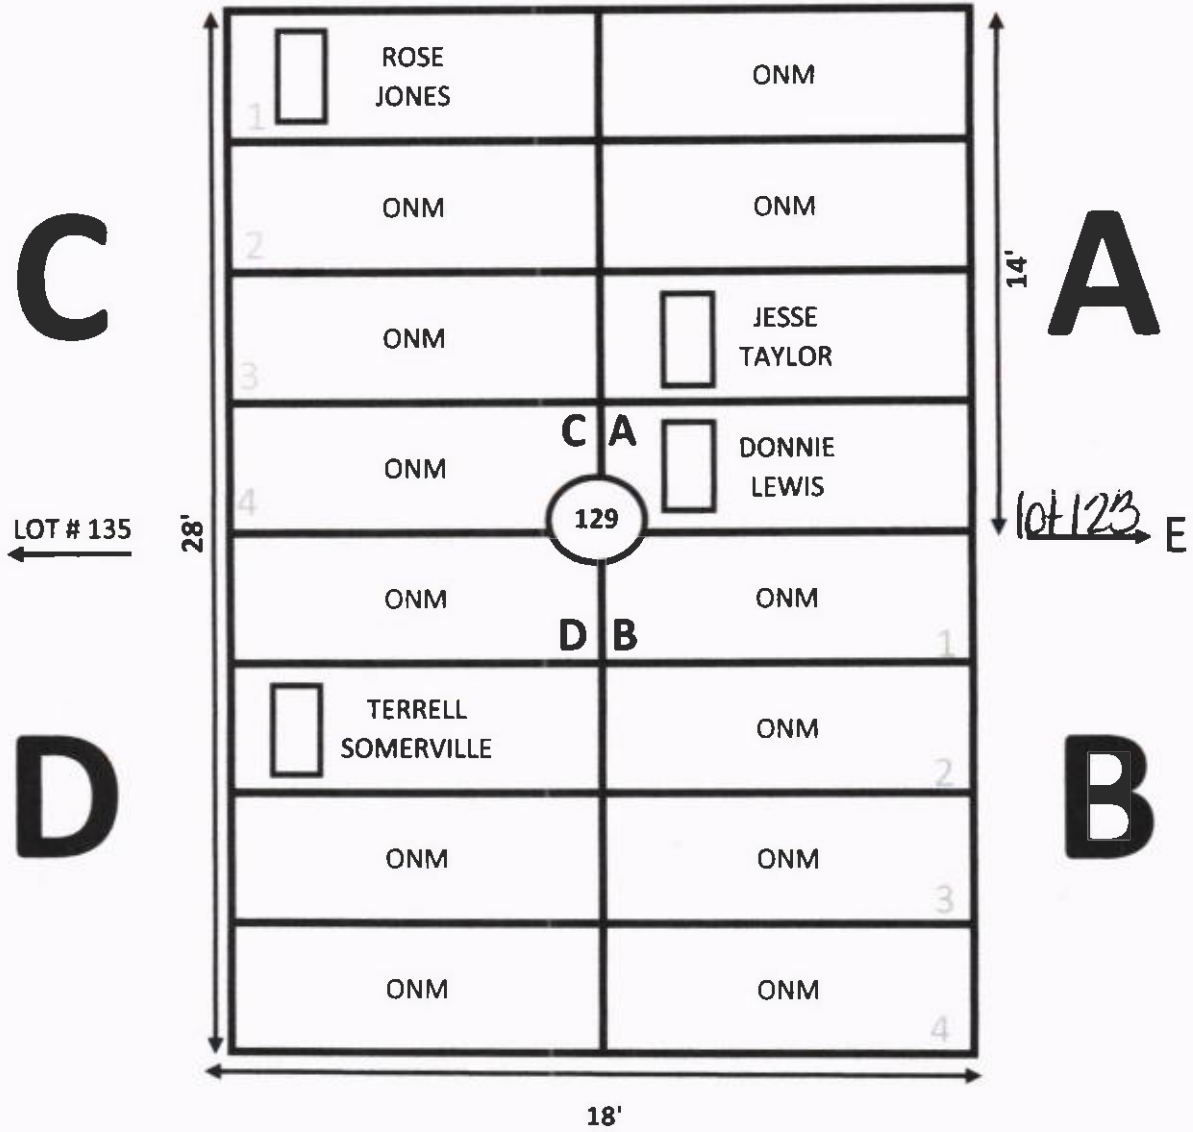

ELLIS ROAD

N

GARDEN: EVERLASTING LIFE LOT# 129