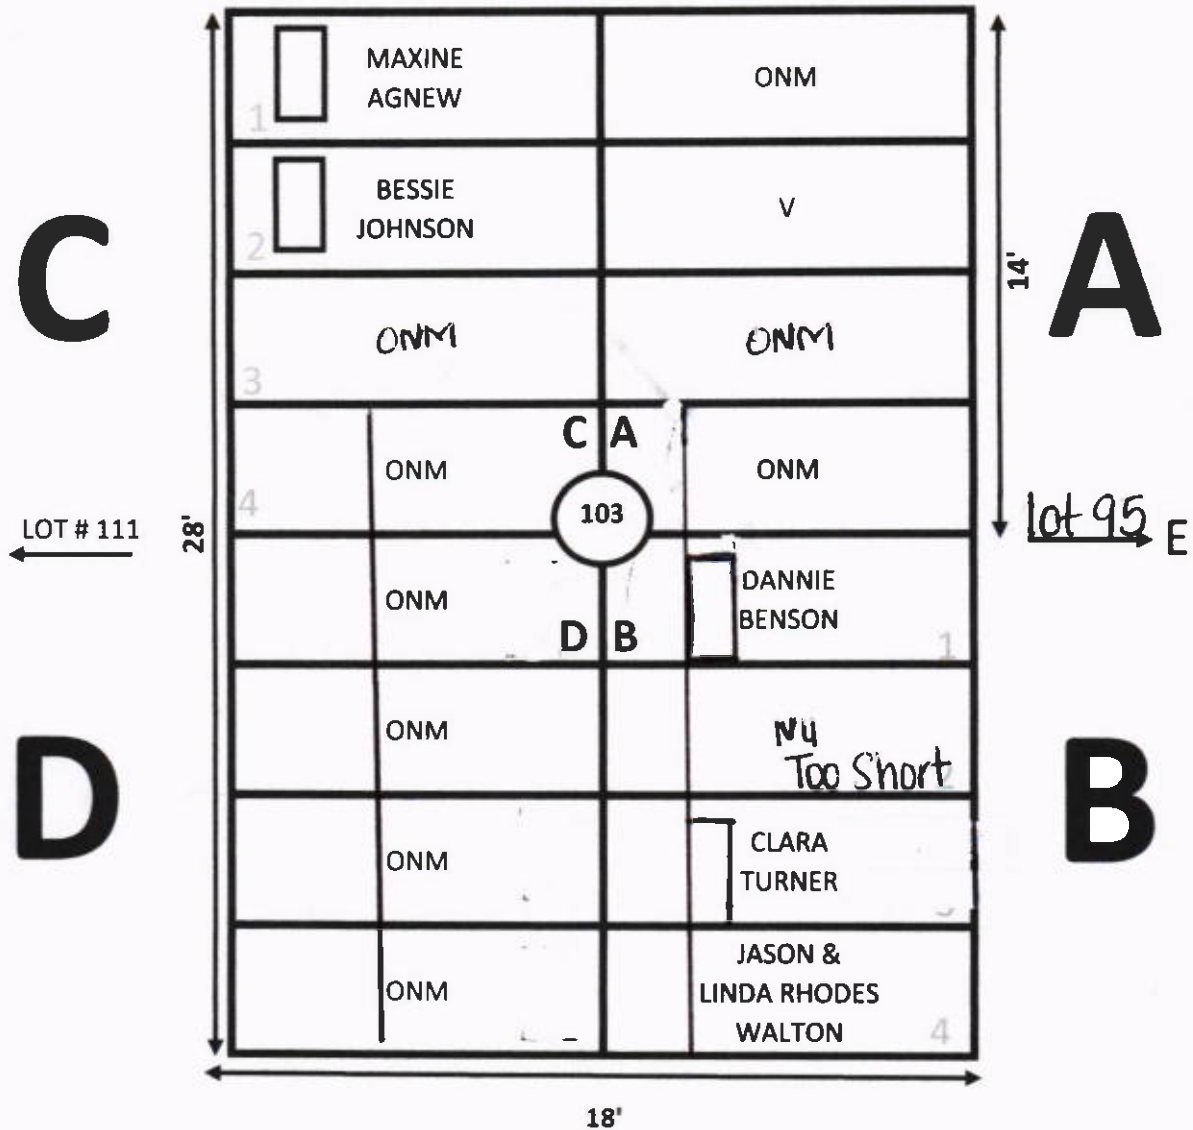

ELLIS ROAD

GARDEN: EVERLASTING LIFE LOT# 103

NOTE:

B-4, JASON & LINDA WALTON, MARKER IS ALL IN B-4 , UNKNOWN IF IT IS A DOUBLE BURIAL.