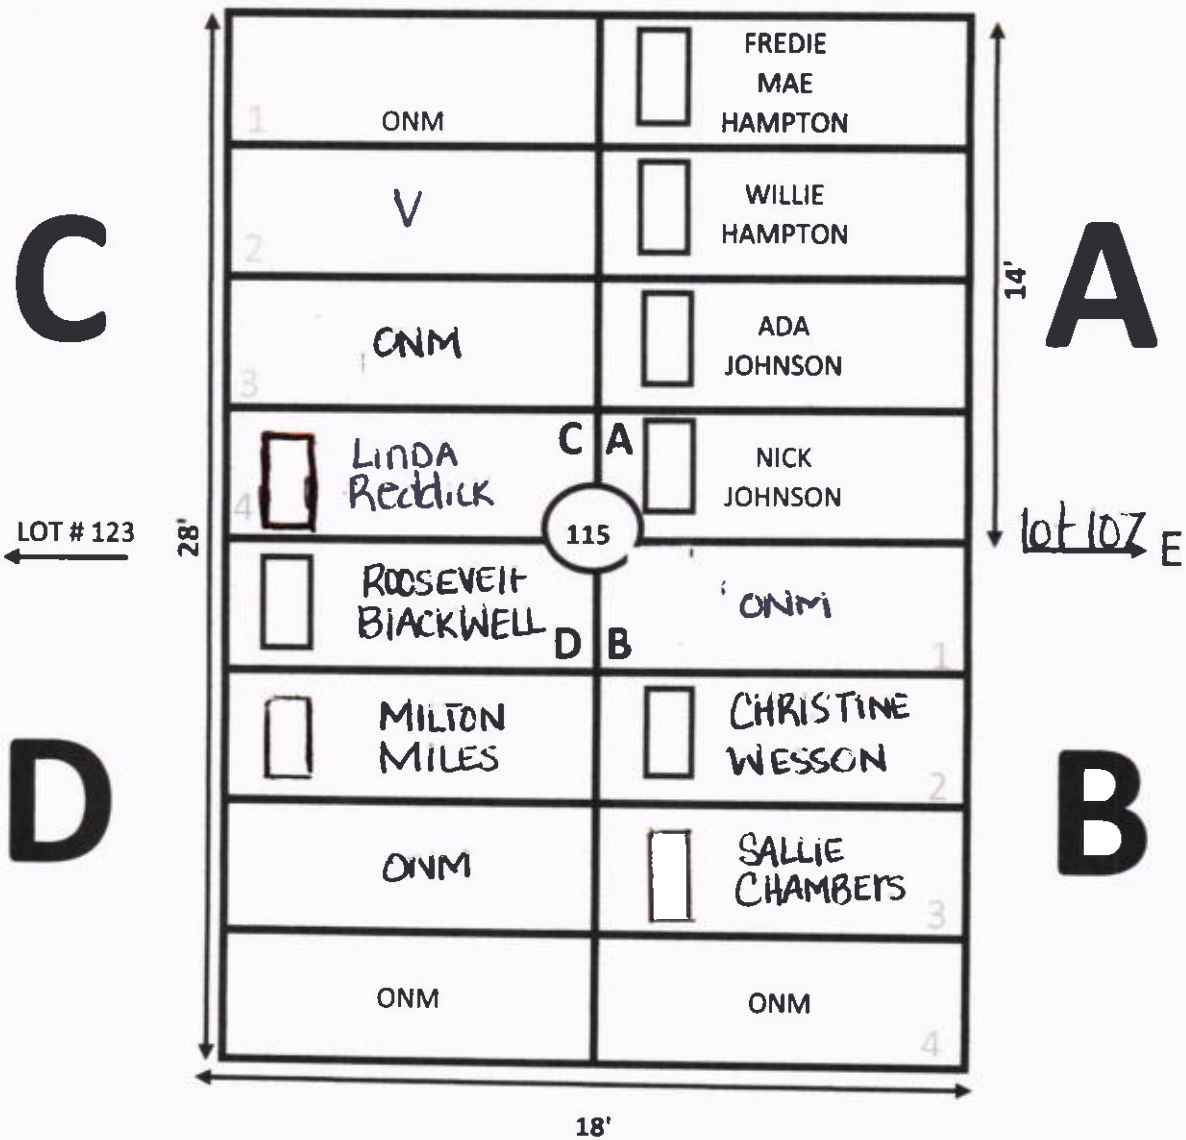

ELLIS ROAD

N

GARDEN: EVERLASTING LIFE LOT# 115