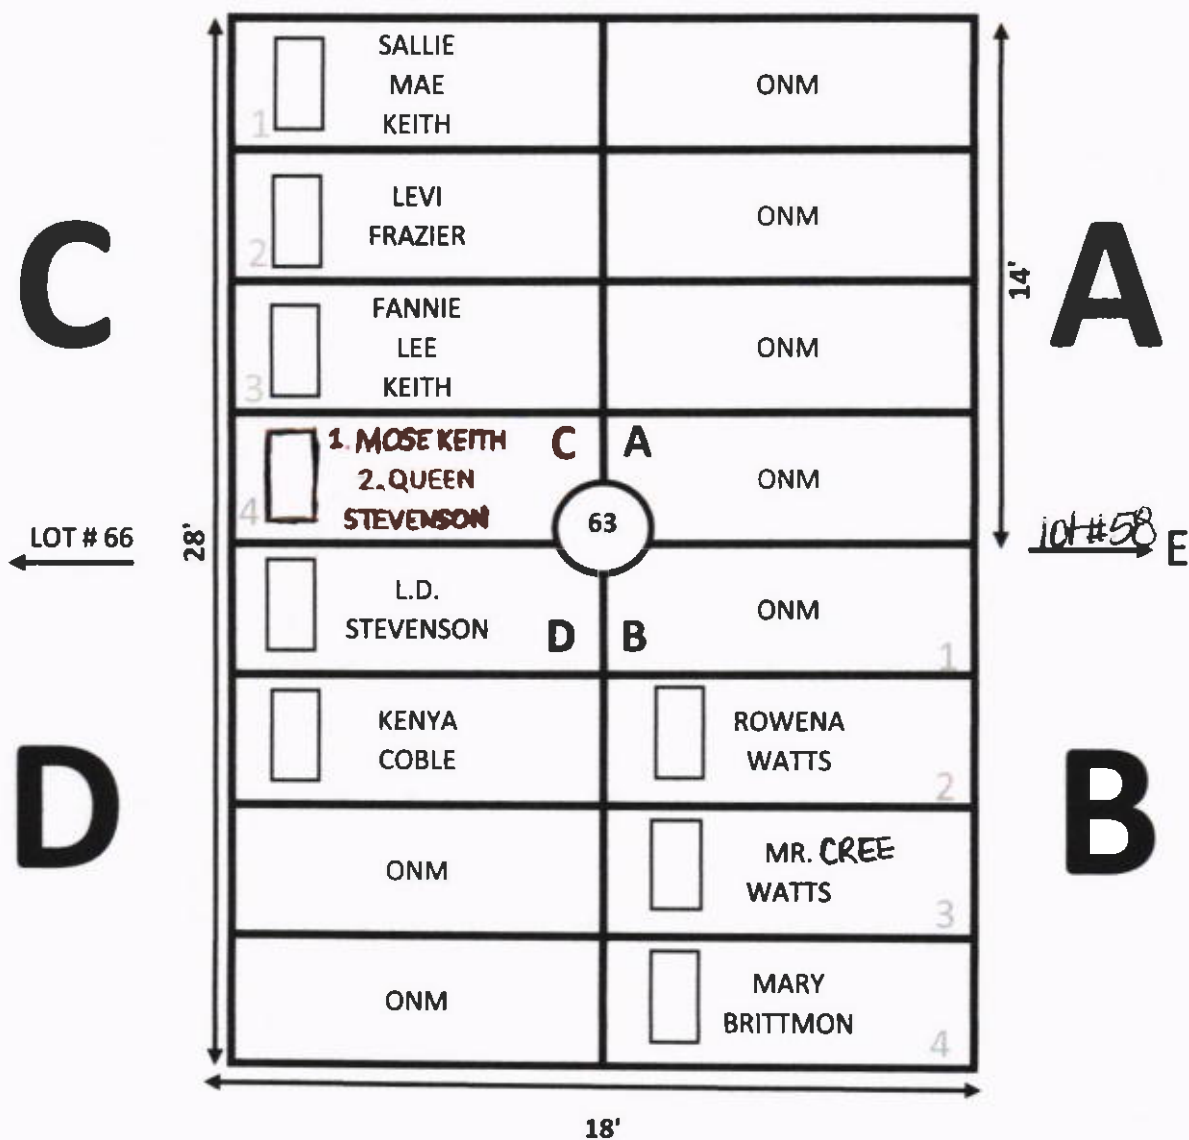

GARDEN: EVERLASTING LOT# 62

ELLIS ROAD

N

GARDEN: EVERLASTING LIFE LOT# 63

Stevenson marker up against Mose Keith Marker.

ELLIS ROAD

N

GARDEN: EVERLASTING LIFE LOT# 64