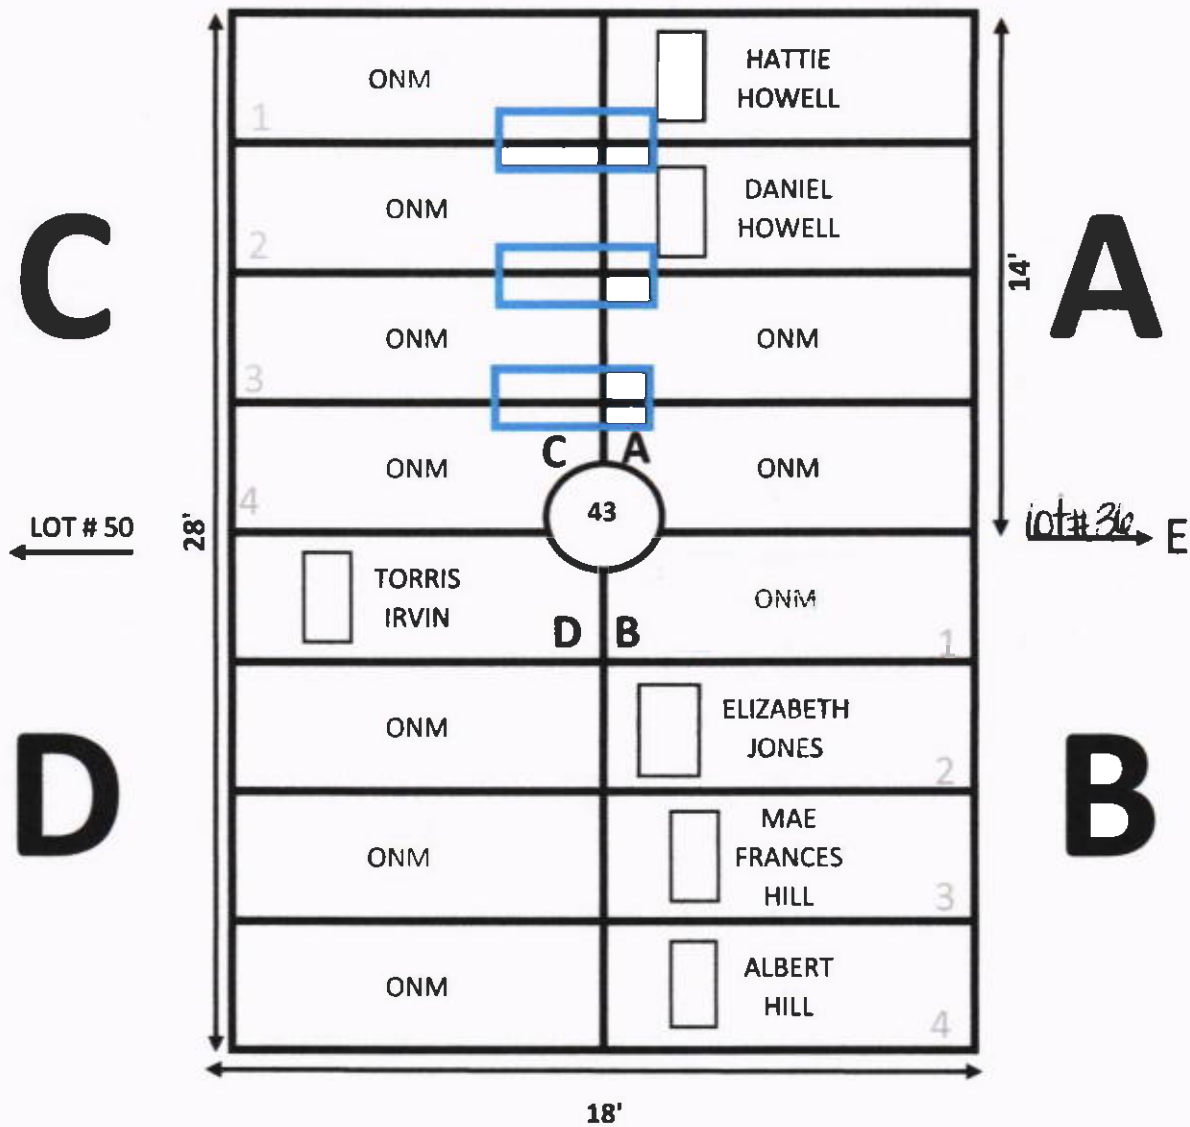

ELLIS ROAD

N

GARDEN: EVERLASTING LIFE LOT# 43

NOTE:

1. THERE ARE 3 BURIAL'S UNMARKED IN THE MIDDLE OF SECTION A & C.
2. IN C-4 THE VAULT IS UNEARTHED AND THE EDGES ARE SHOWING.