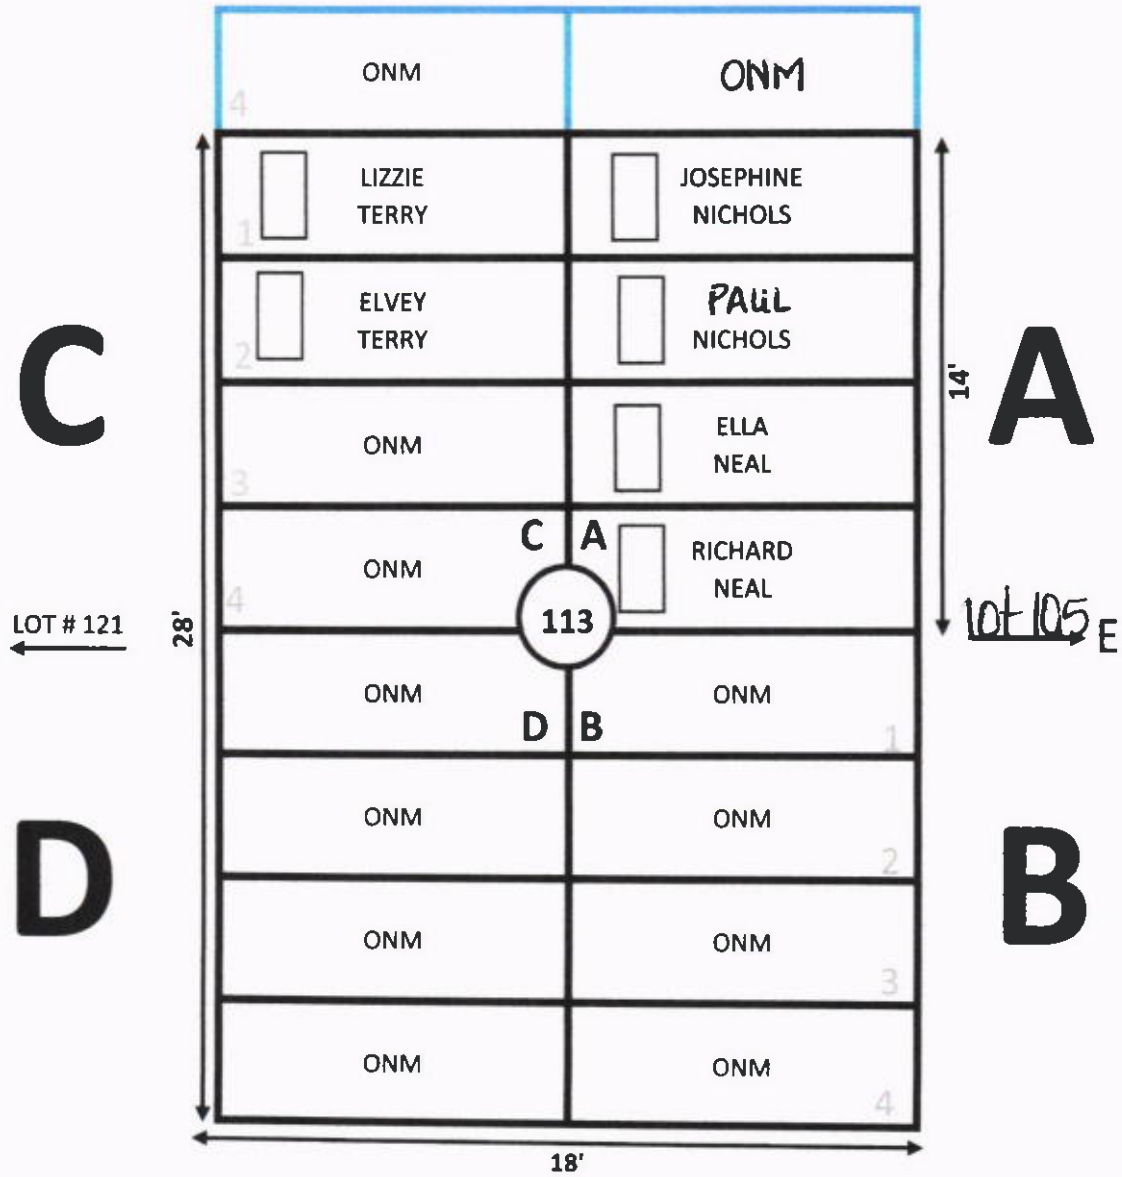

D-2, AGNES JONES, HAS MARKER TURNED WEST AND IS DROPPED AT THE FOOT OF THE GRAVE UNKNOWN IF AGNES IS IN D-2 RECORD CLAIMS C-4.

A4 NO DEATH DATE

ELLIS ROAD

GARDEN: EVERLASTING LIFE LOT# 112

ELLIS ROAD

N

GARDEN: EVERLASTING LIFE LOT# 113