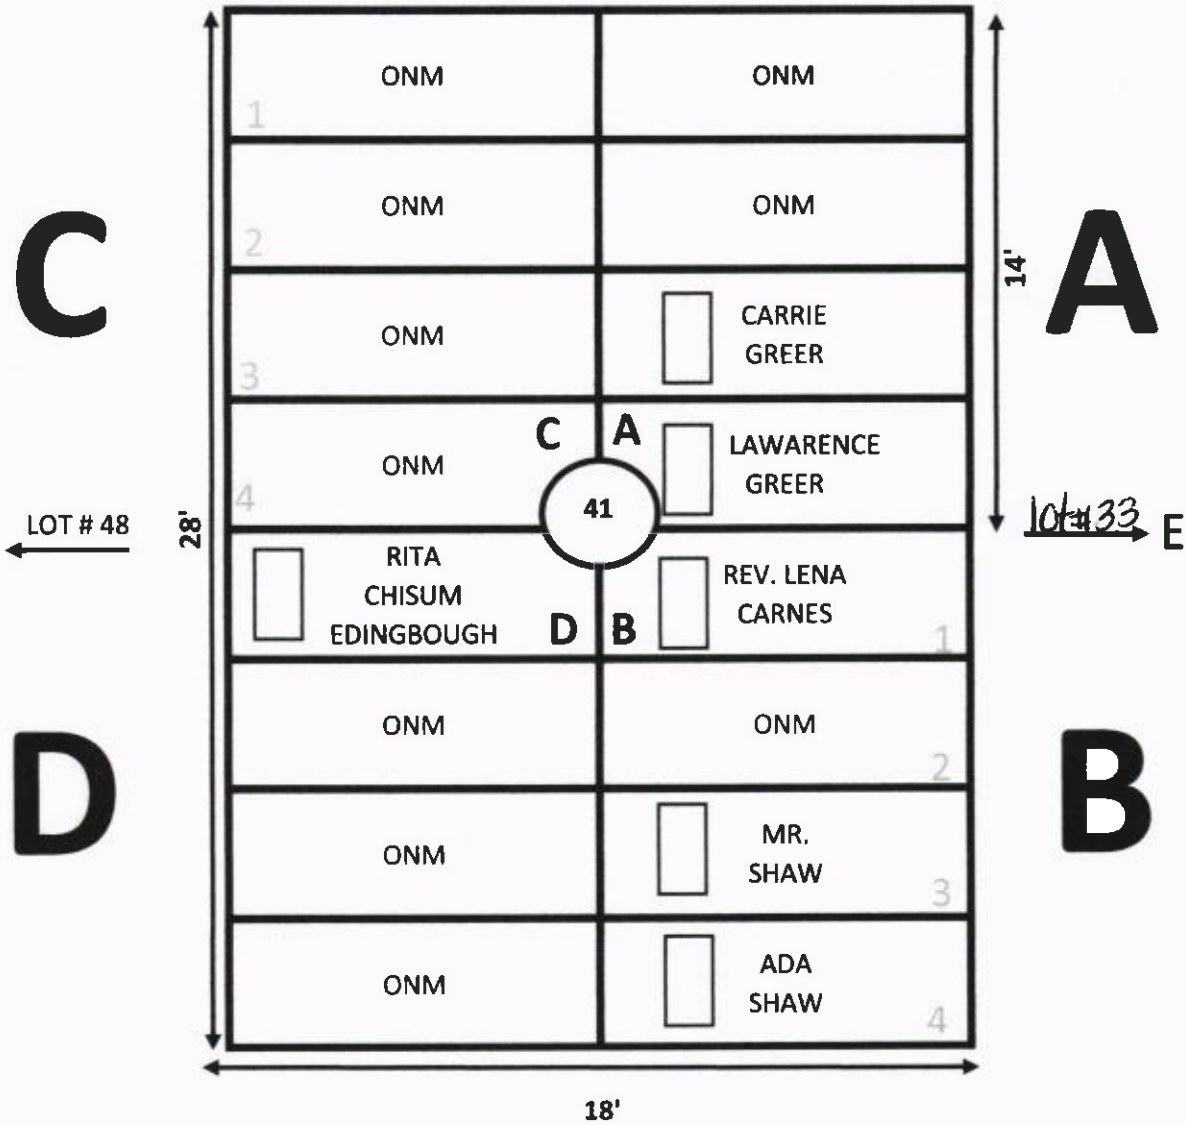

ELLIS ROAD

GARDEN: EVERLASTING LOT# 40

NOTE:

- 1. A-1, ELLA MAE BROWN, MARKER ONLY.
- 2. B-4, NOBLE GATLIN, VAULT IS COMING UNCOVERED.

ELLIS ROAD

GARDEN: EVERLASTING LOT# 41

ELLIS ROAD

GARDEN: EVERLASTING LIFE LOT# 42