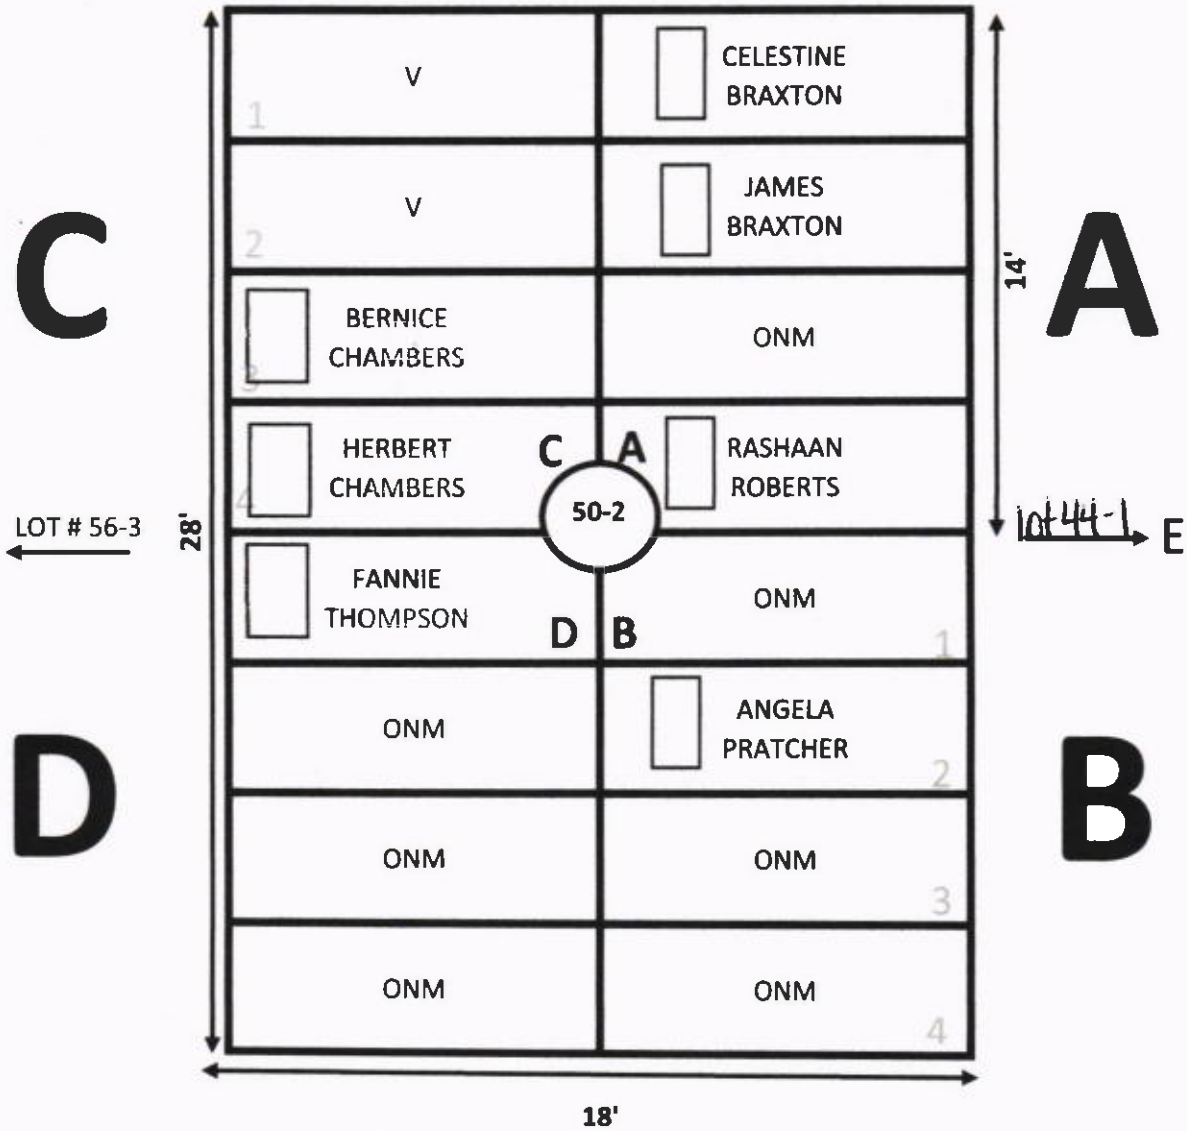

GARDEN: EVERLASTING LIFE LOT# 50-1

NOTE:

- 1. C-2, MILDRED BOWENS, MARKER ONLY.
- 2. B-2 & B-3 NEEDS DIRT ADDED TO COVER VAULTS.

ELLIS ROAD

N

GARDEN: EVERLASTING LIFE LOT# 50-2

ELLIS ROAD

GALILEE MEMORIAL GARDENS