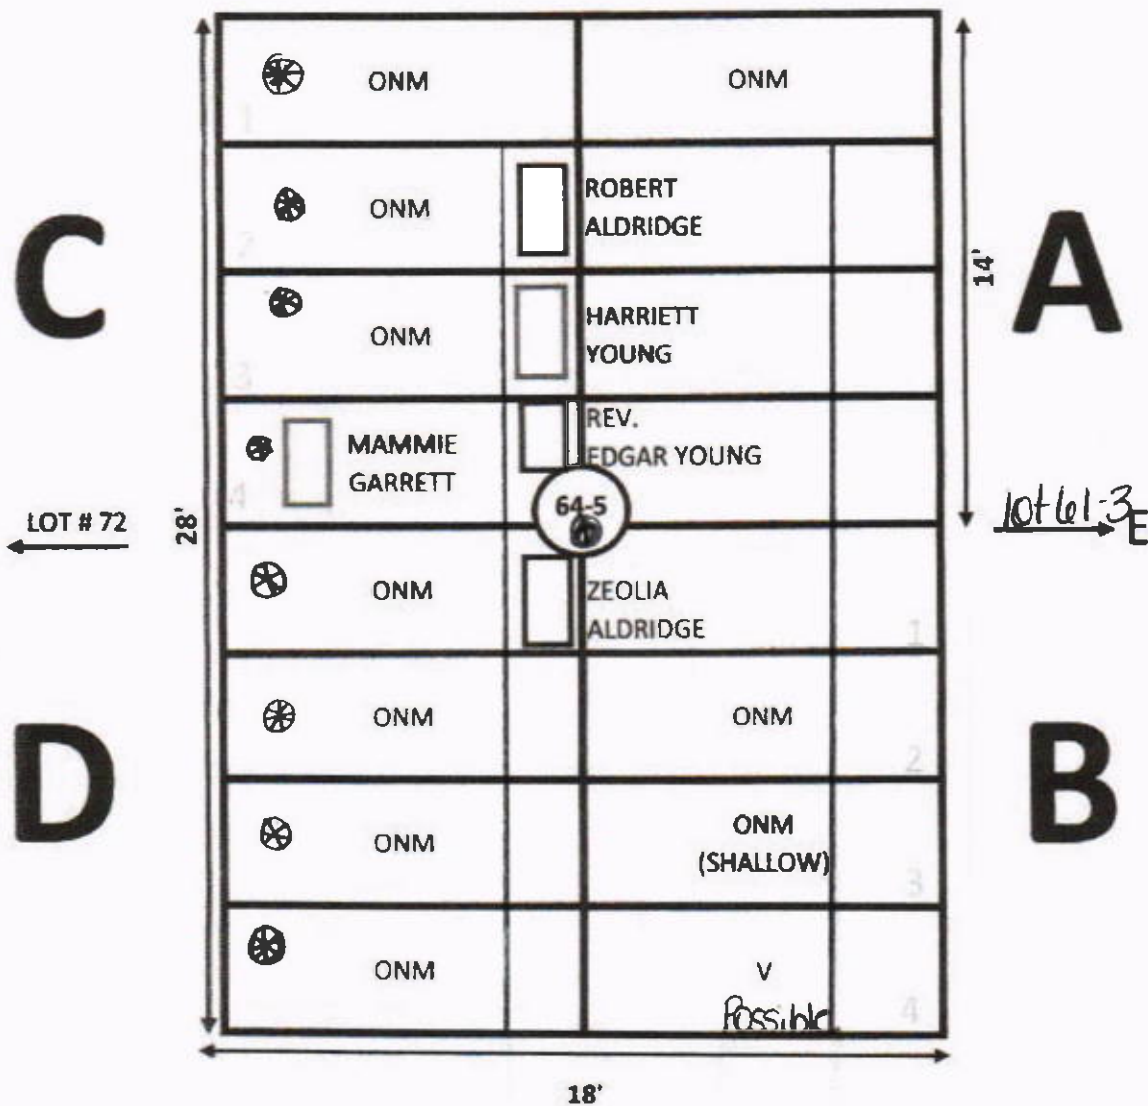

NOTE:

1. B-2, EDDIE LOUIS WRIGHT, MARKER ONLY.
2. ⊕ Short Graves

ELLIS ROAD

N

GARDEN: EVERLASTING LIFE LOT# 64-5

NOTE:

1. A-3, HARRIETT YOUNG, MARKER ONLY, USABLE

2. ● Very short graves