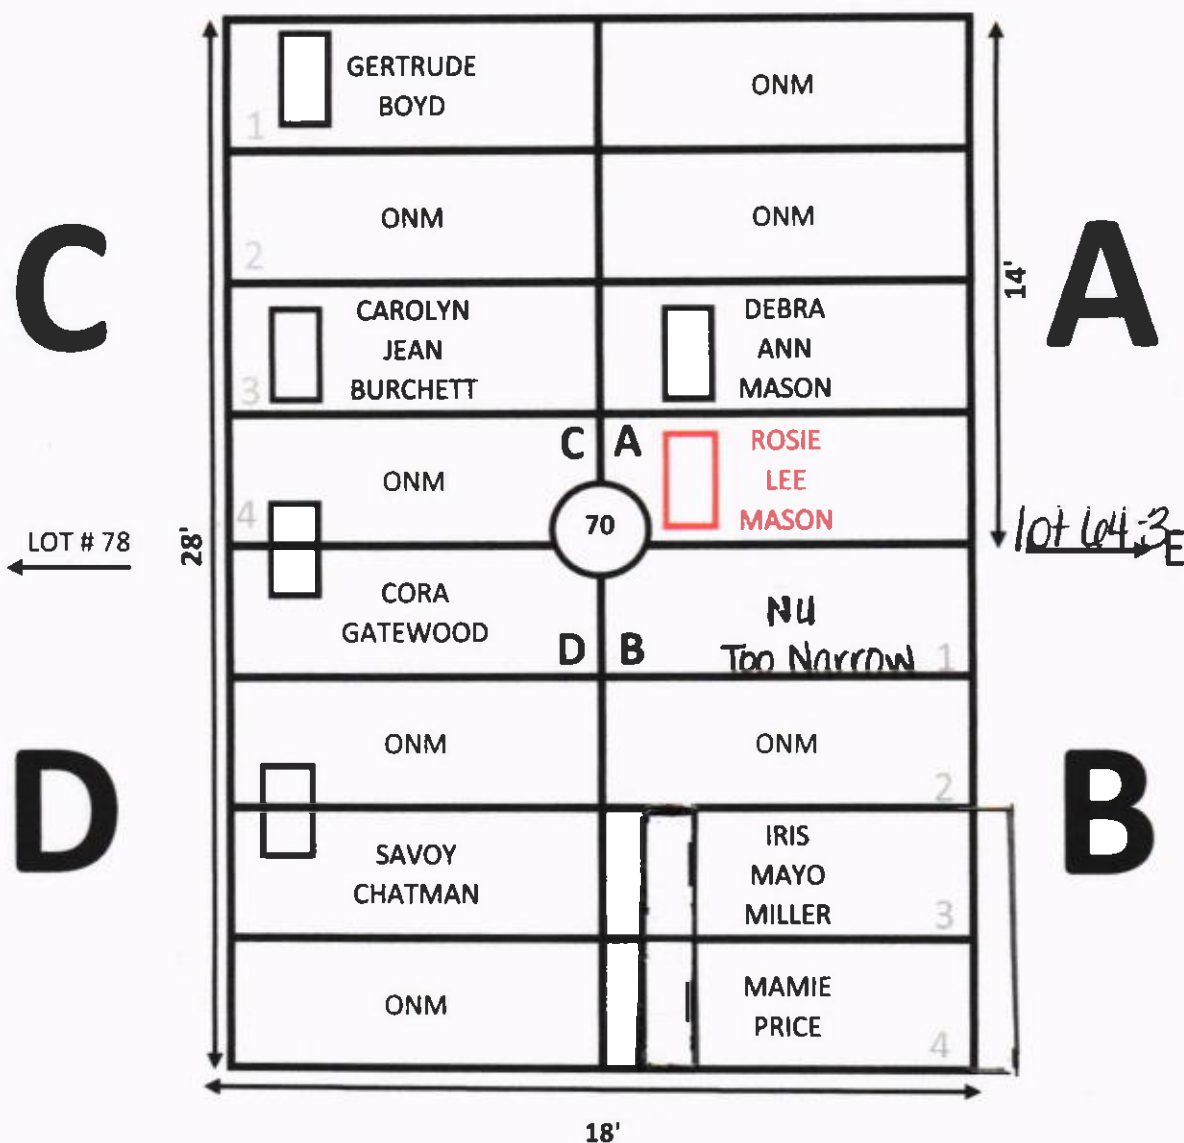

ELLIS ROAD

N

GARDEN: EVERLASTING LIFE LOT# 70

NOTE:

A-4, ROSIE LEE MASON, MARKER ONLY