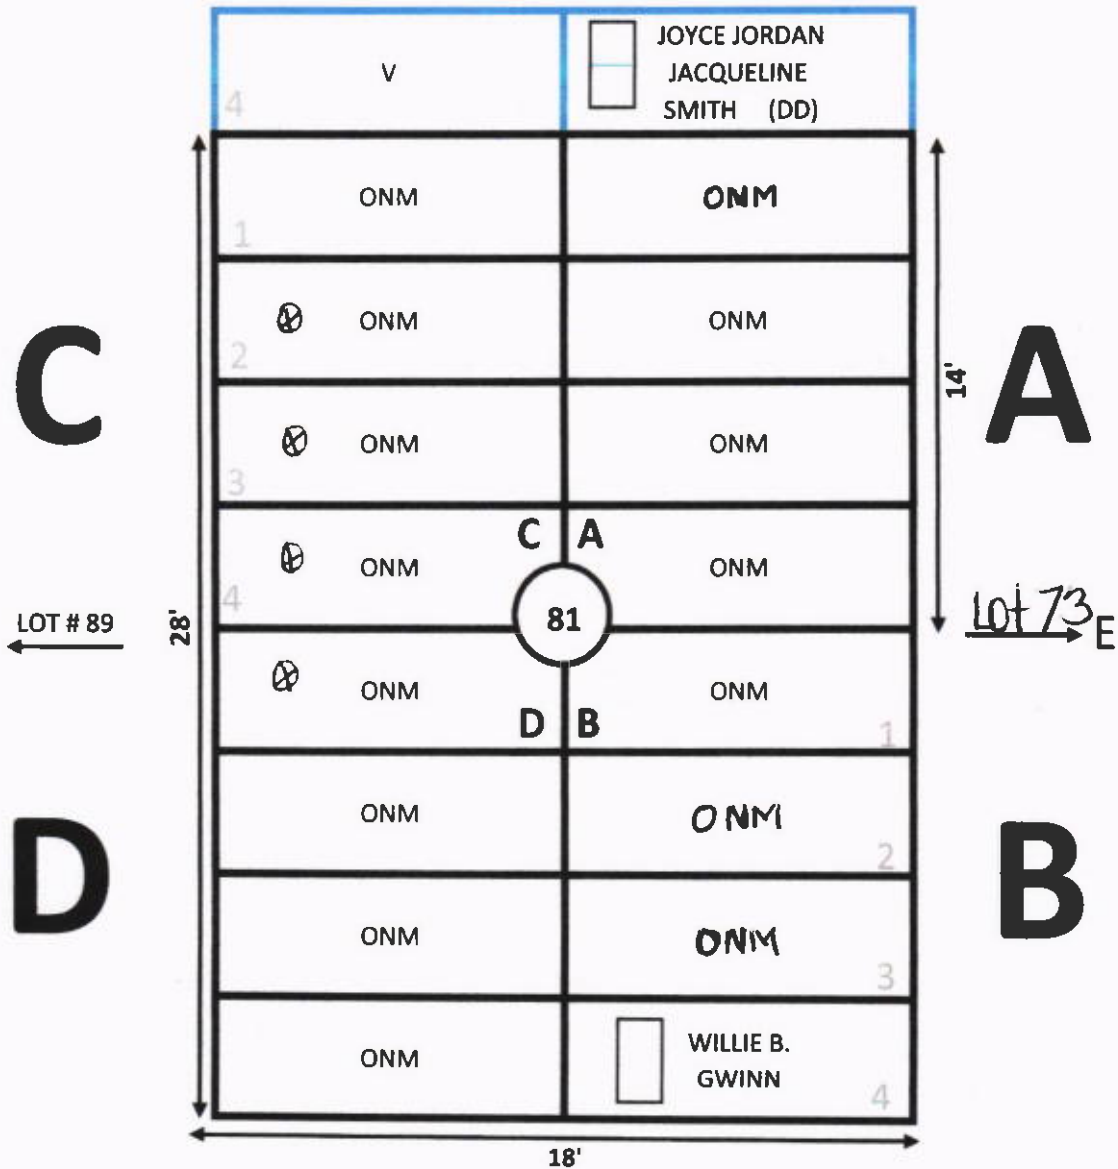

GARDEN: EVERLASTING LIFE LOT# 79

ELLIS ROAD

N

GARDEN: EVERLASTING LIFE LOT# 80

ELLIS ROAD

GARDEN: EVERLASTING LIFE LOT# 81

NOTE:

- ① EXTENSION OFF OF A-1 HAS A DOUBLE BURIAL. THIS LOCATION IS LOT 81-1, SECTION B-4 AND MARKER SHOWS JOYCE JORDAN, AND JACQUELINE SMITH TO BE INTERRED THERE.