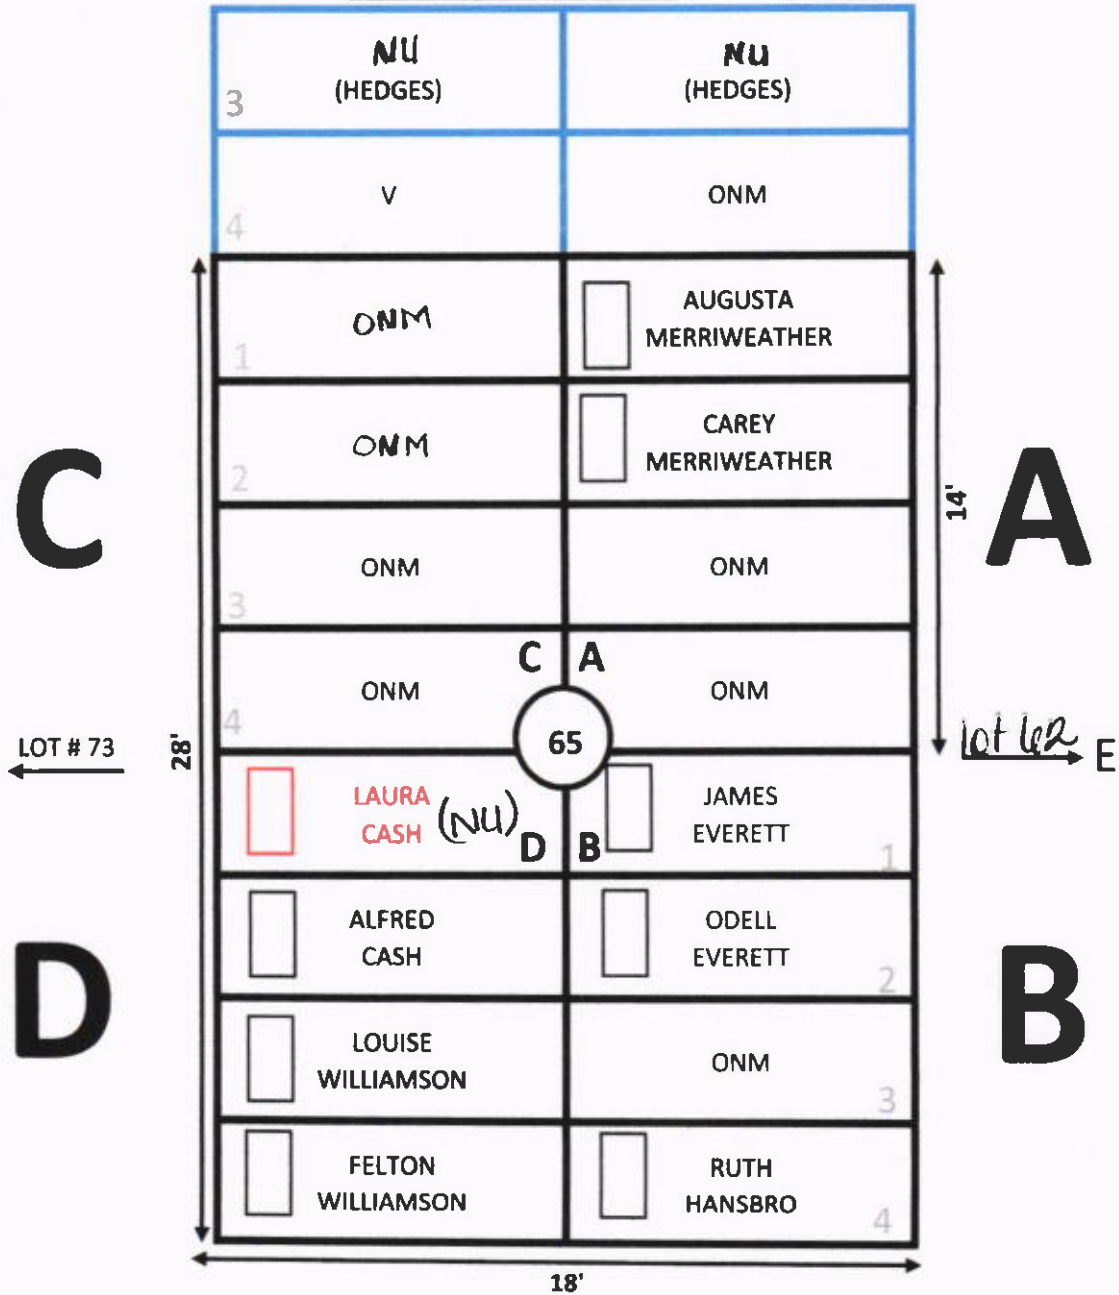

ELLIS ROAD

GARDEN: EVERLASTING LIFE LOT# 65

NOTE:

1. D-1, LAURA CASH, MARKER ONLY.

2. A1 & A2 Marker Crooked