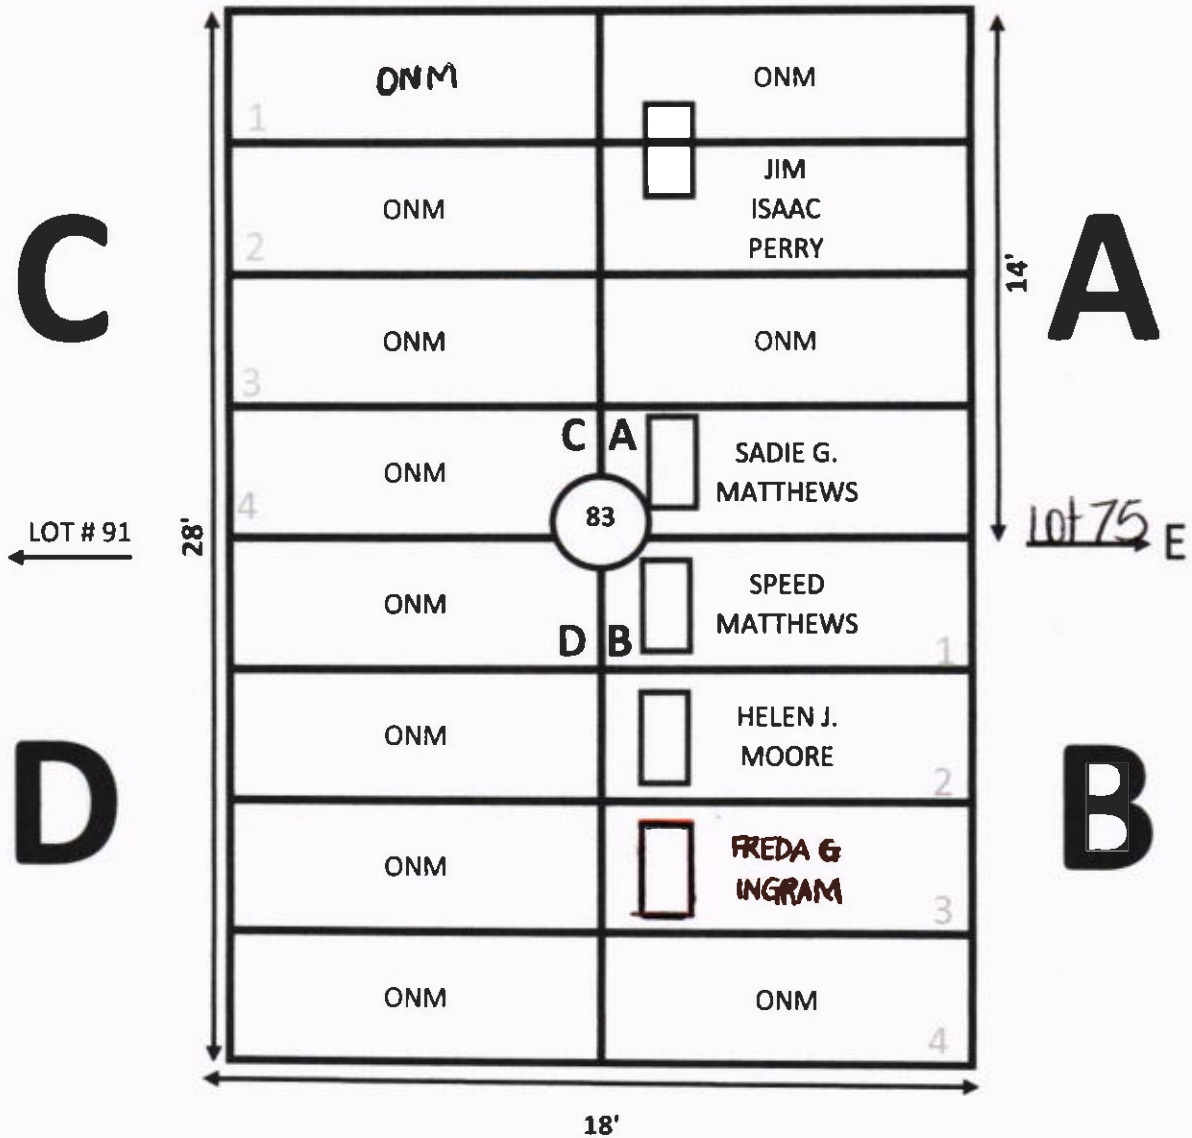

ELLIS ROAD

N

GARDEN: EVERLASTING LIFE LOT# 83