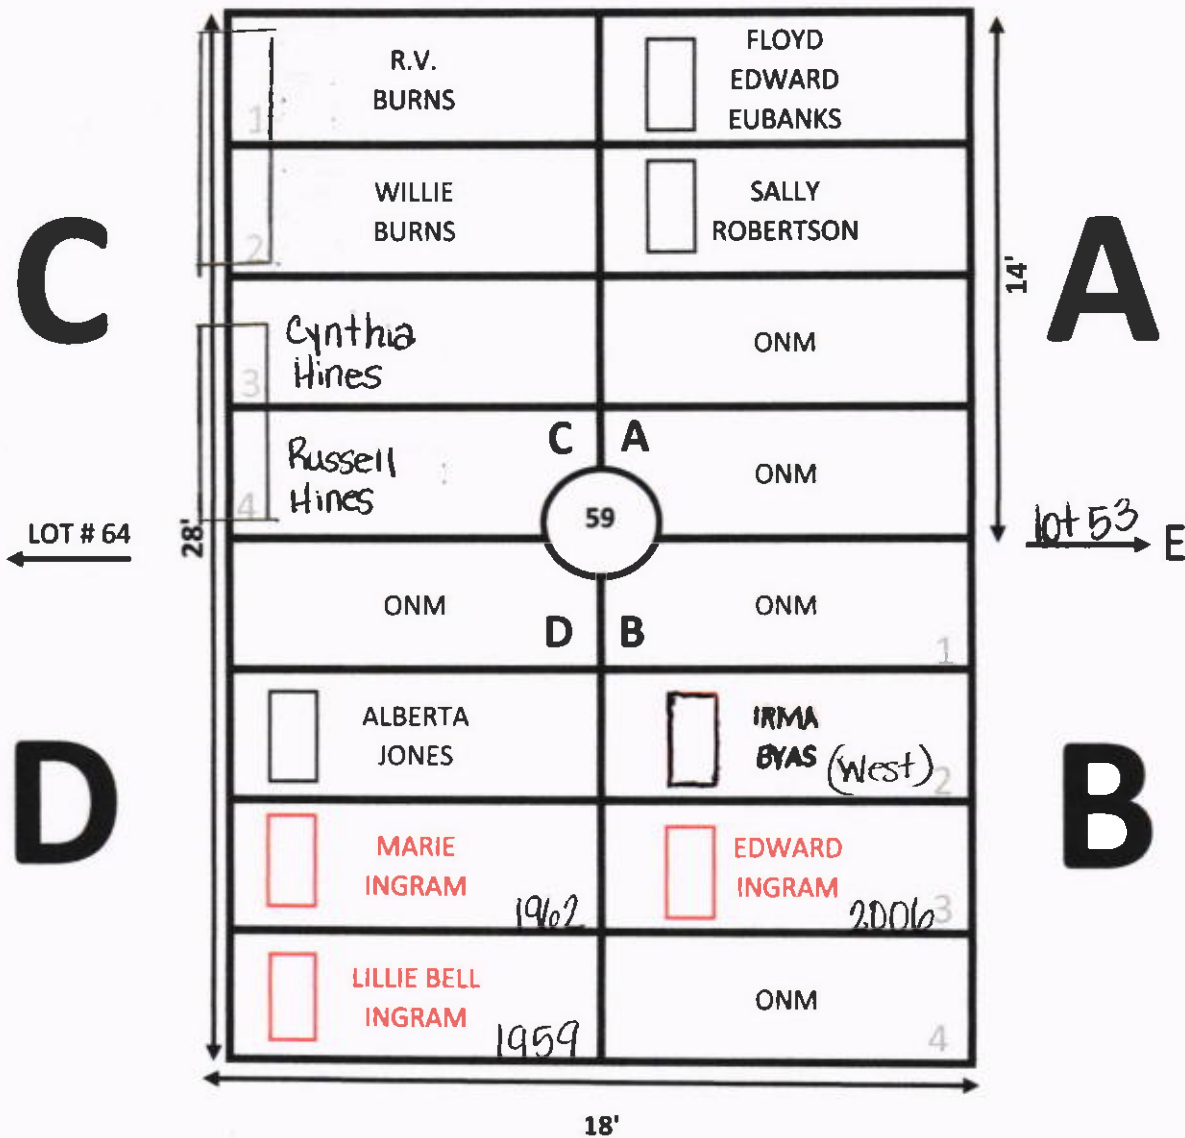

ELLIS ROAD

N

GARDEN: EVERLASTING LIFE LOT# 59

NOTE:

1. B-3 EDWARD INGRAM, MARKER ONLY.

2. D-3 & D-4, MARIE INGRAM AND LILLIE BELL INGRAM, MARKER ONLY.