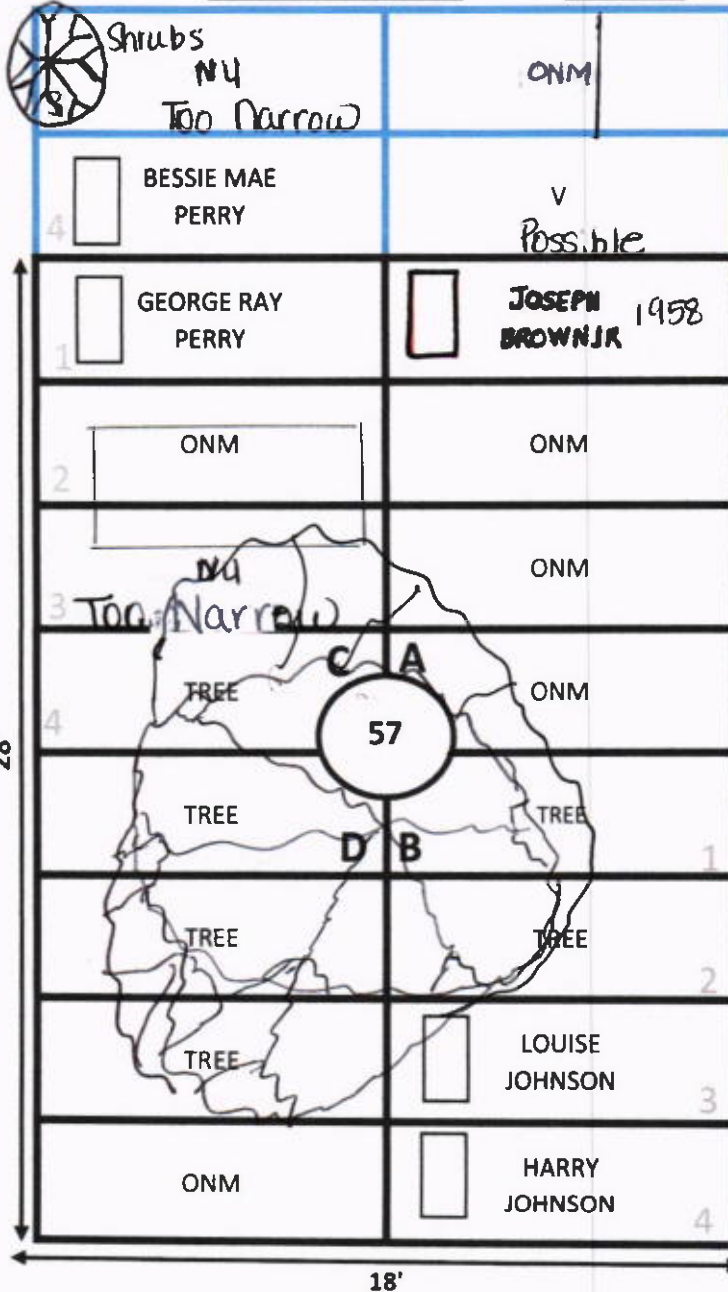

ELLIS ROAD

GARDEN: EVERLASTING LOT# 57

C

A

D

B

NOTE:

1. A-1, JOSEPH BROWN JR, MARKER ONLY. 1958