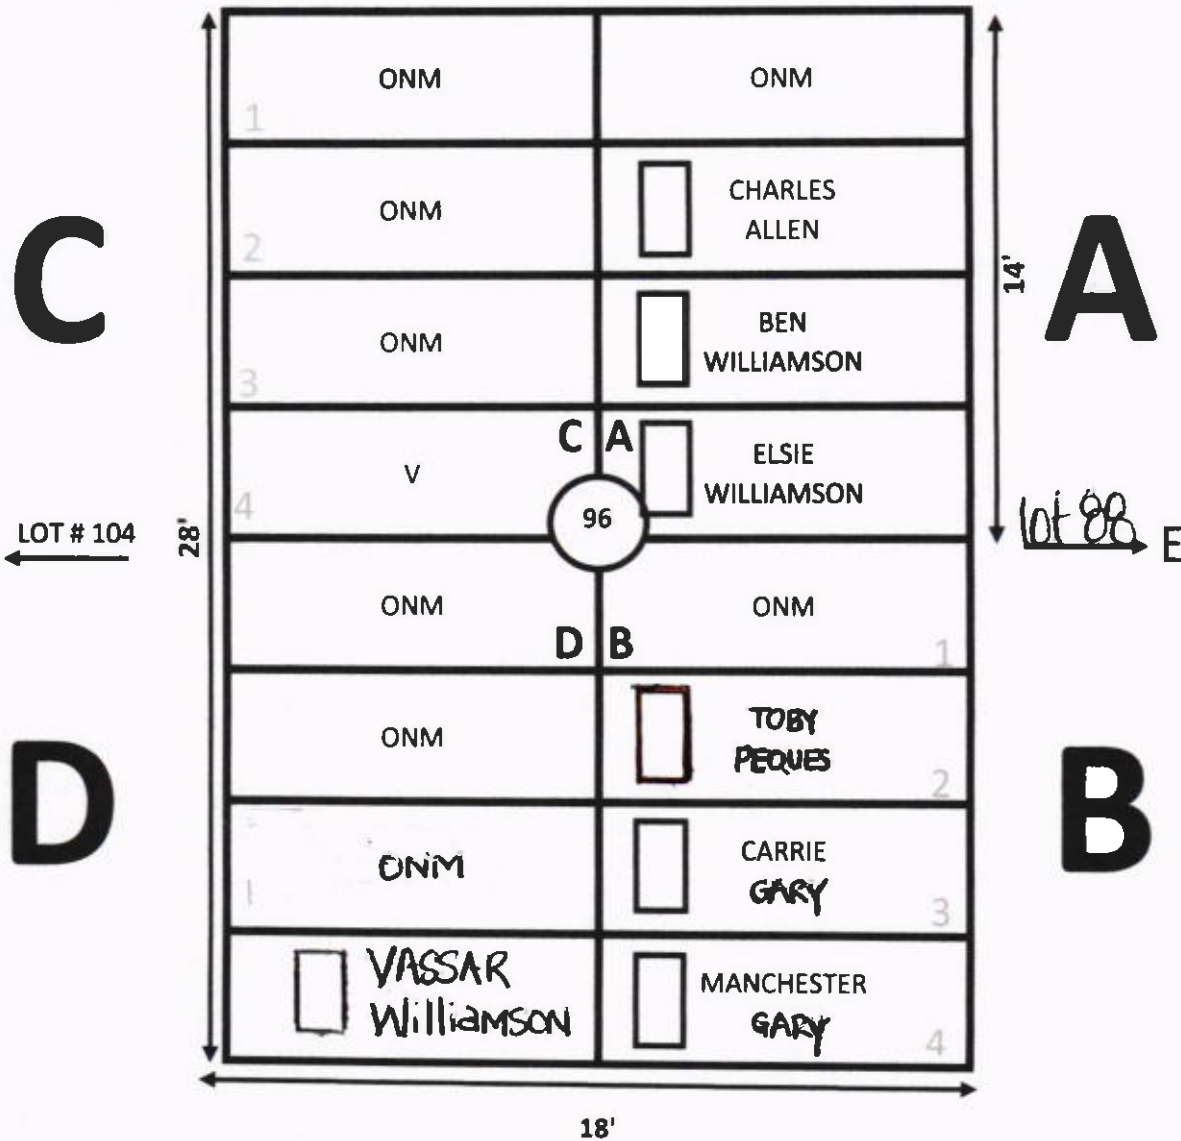

ELLIS ROAD

N

GARDEN: EVERLASTING LIFE LOT# 96