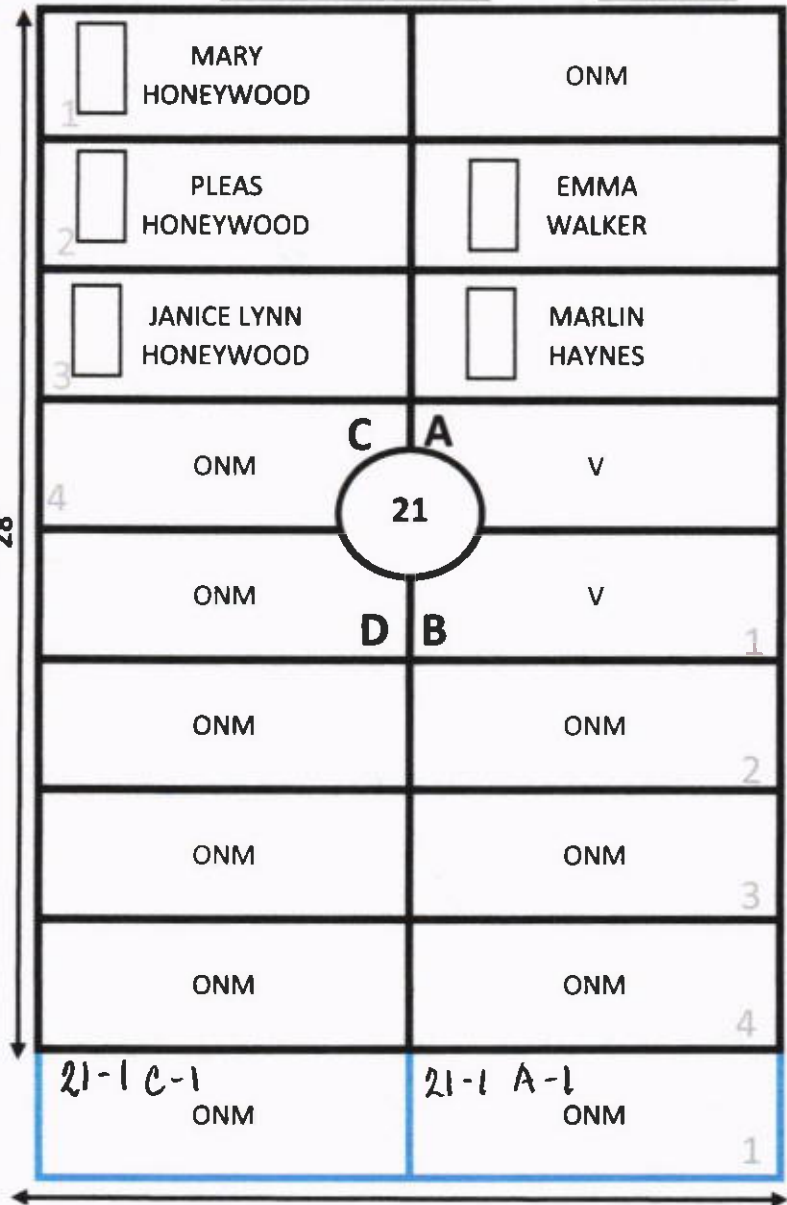

N

GARDEN: EVERLASTING LOT# 21

C

A

D

B

← LOT # 29

DRIVEWAY
→ E