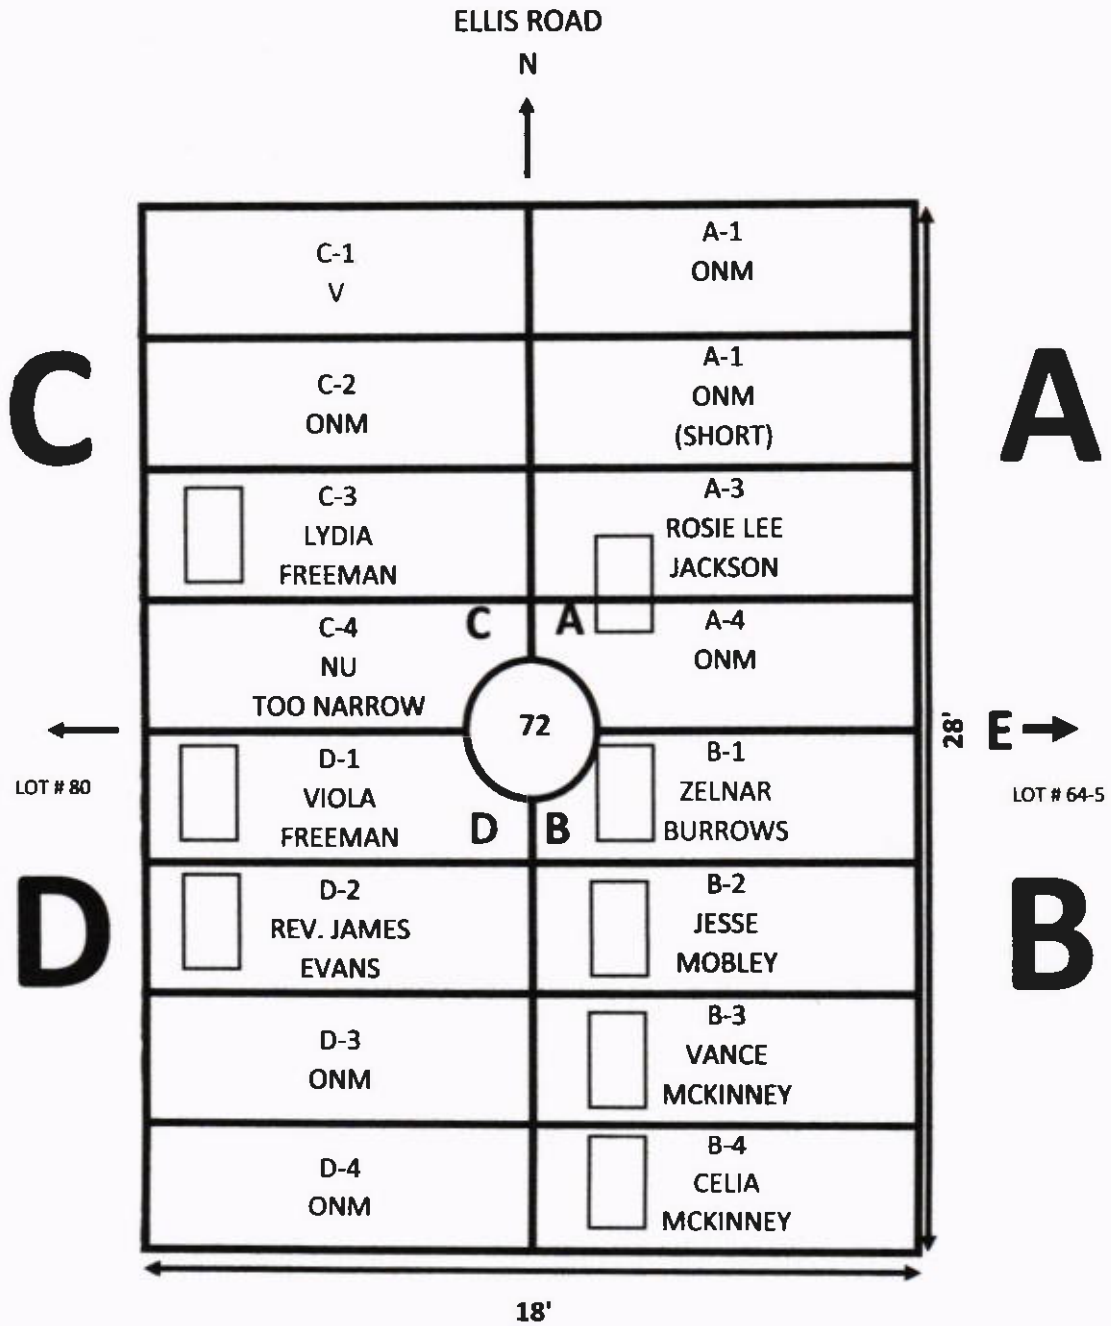

GALILEE MEMORIAL GARDENS

GARDEN: EVERLASTING LIFE   LOT: 72