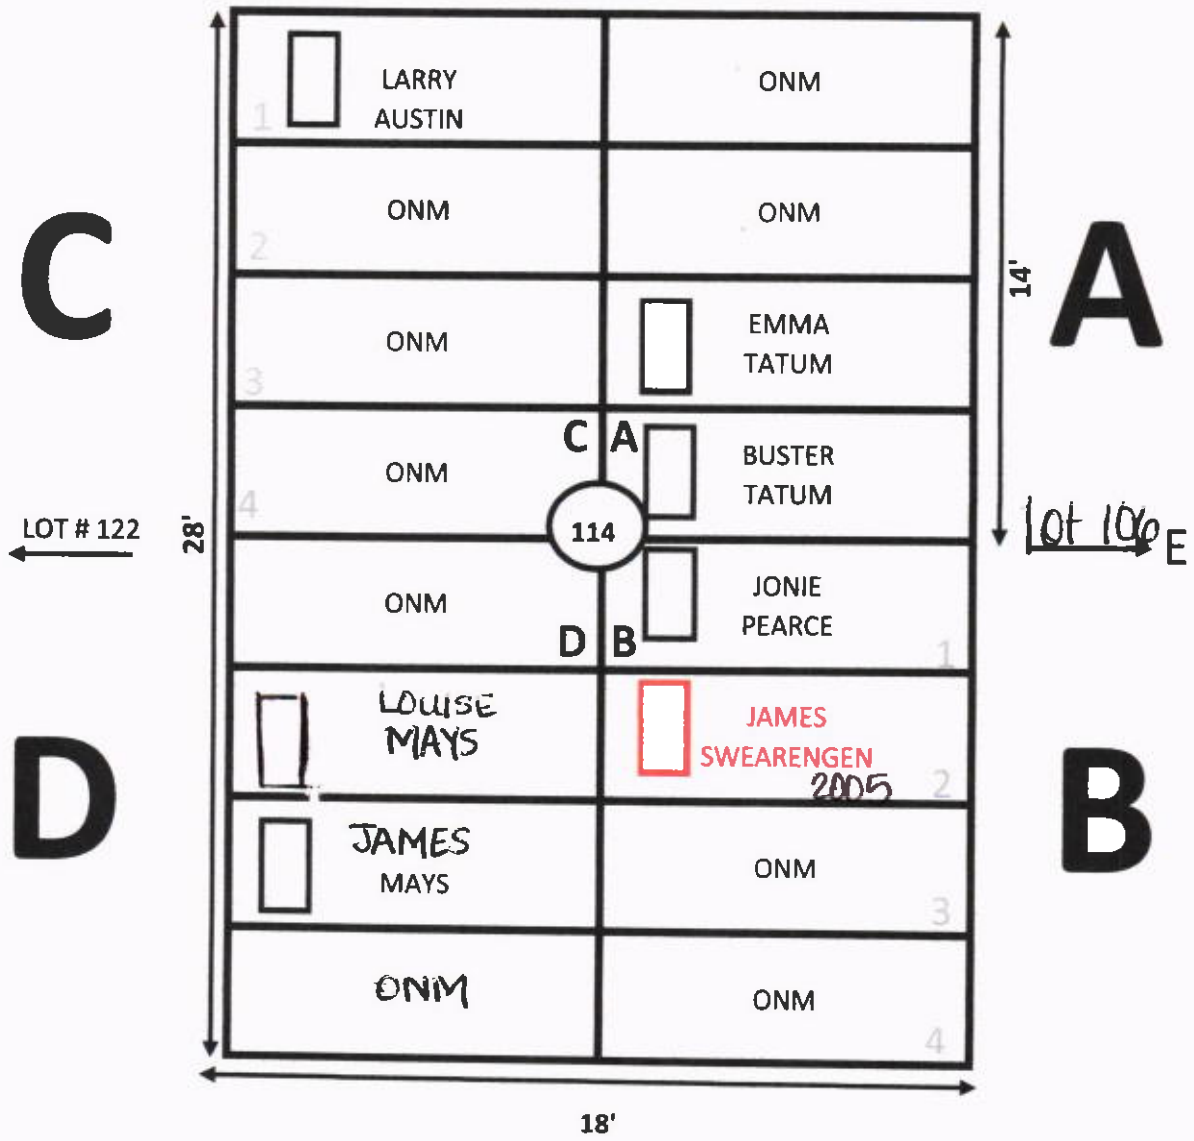

ELLIS ROAD

GARDEN: EVERLASTING LIFE LOT# 114

NOTE:

B-2, JAMES SWEARENGEN, MARKER ONLY.