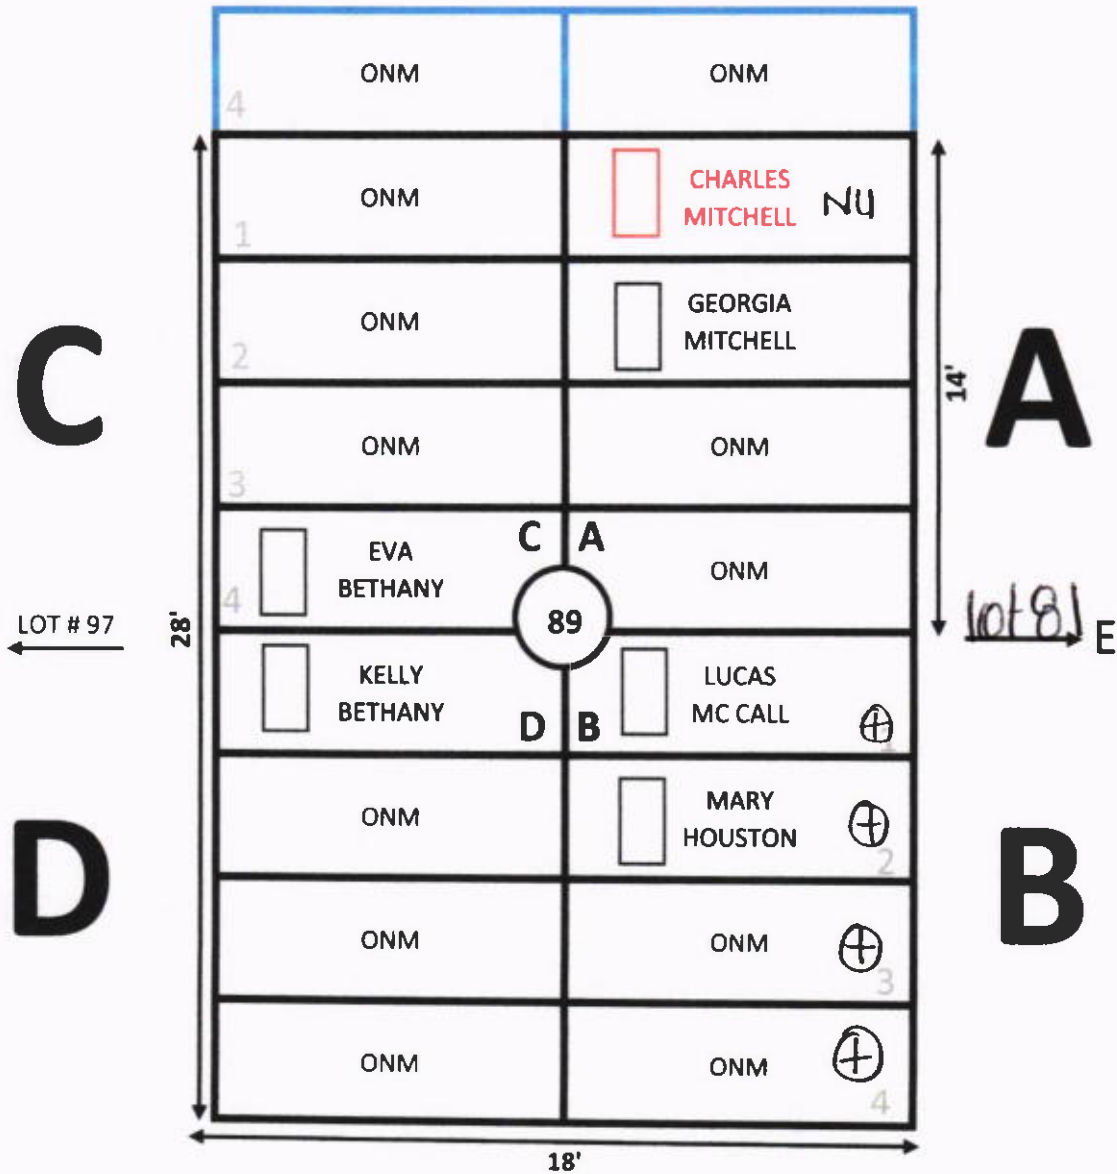

N

GARDEN: EVERLASTING LIFE LOT# 88

ELLIS ROAD

GARDEN: EVERLASTING LIFE LOT# 89

NOTE:

A-1, CHARLES MITCHELL, MARKER ONLY; not usable

⊕ Possible Stacks

ELLIS ROAD