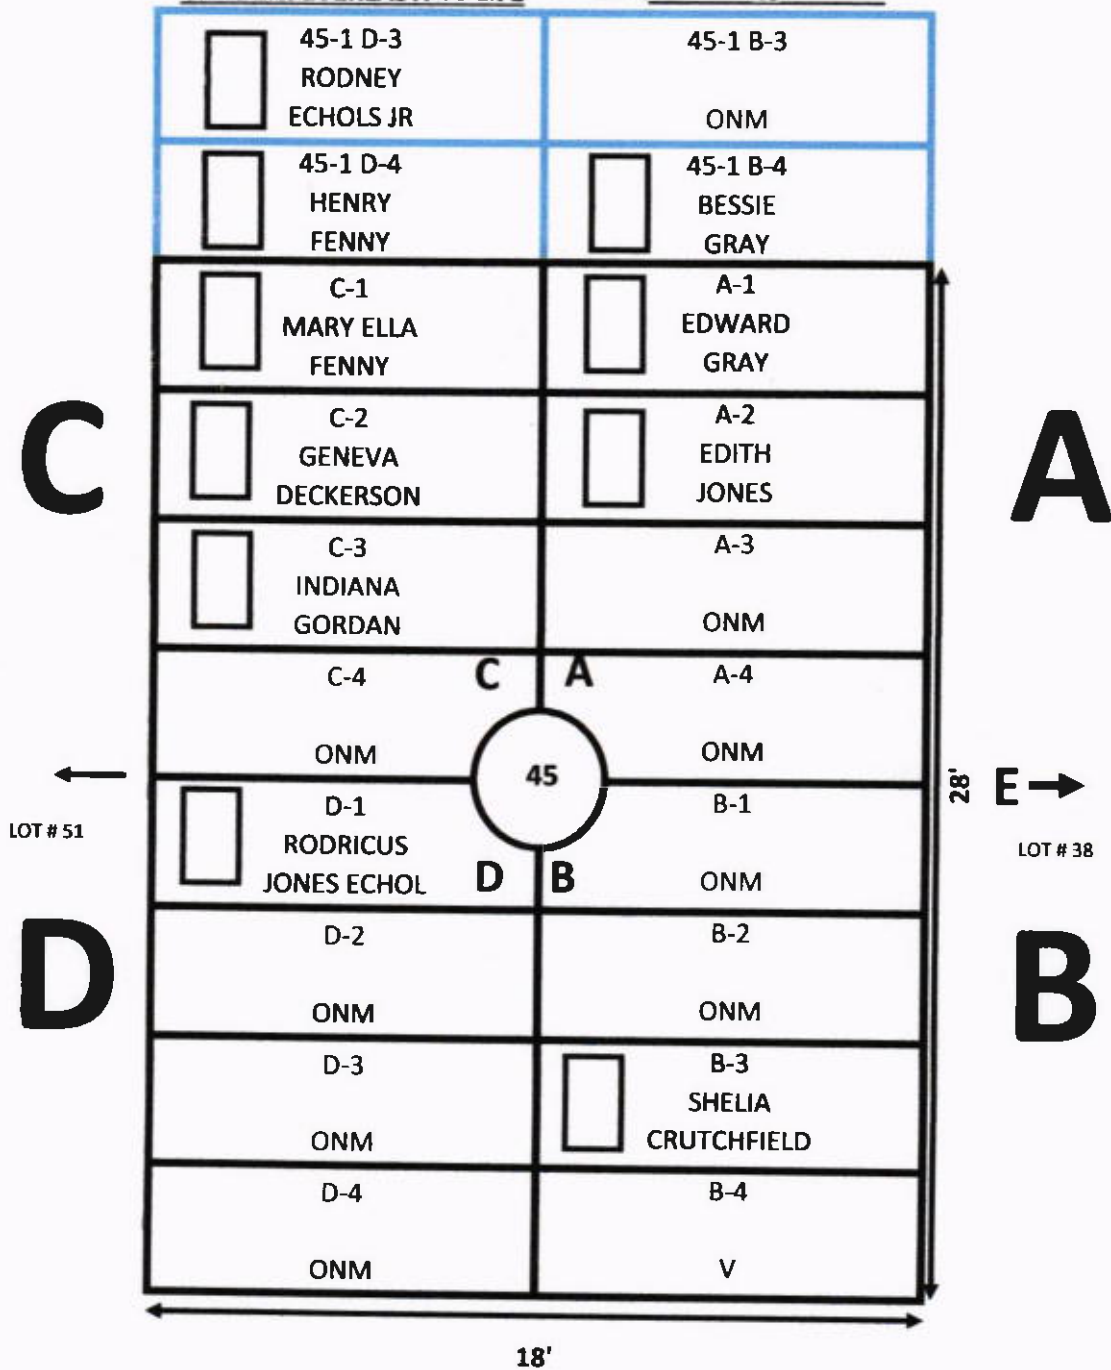

ELLIS ROAD

N

GALILEE MEMORIAL GARDENS

GARDEN: EVERLASTING LIFE

LOT: 45

ELLIS ROAD

N

GARDEN: EVERLASTING LIFE LOT# 46