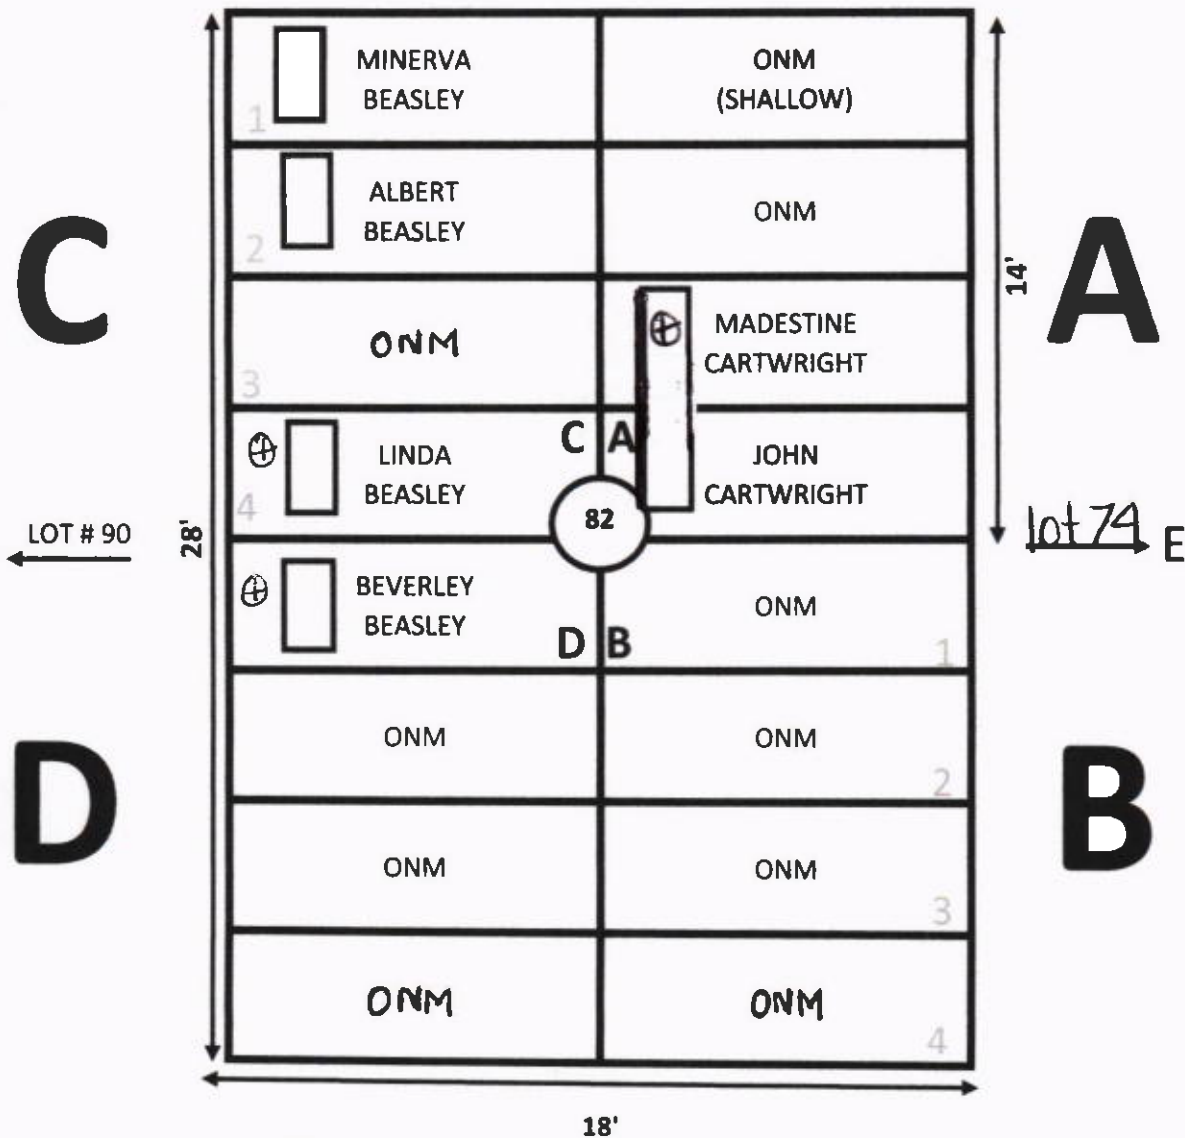

ELLIS ROAD

N

GARDEN: EVERLASTING LIFE LOT# 82

⊕ These markers are pitched crooked & needs to be reset.