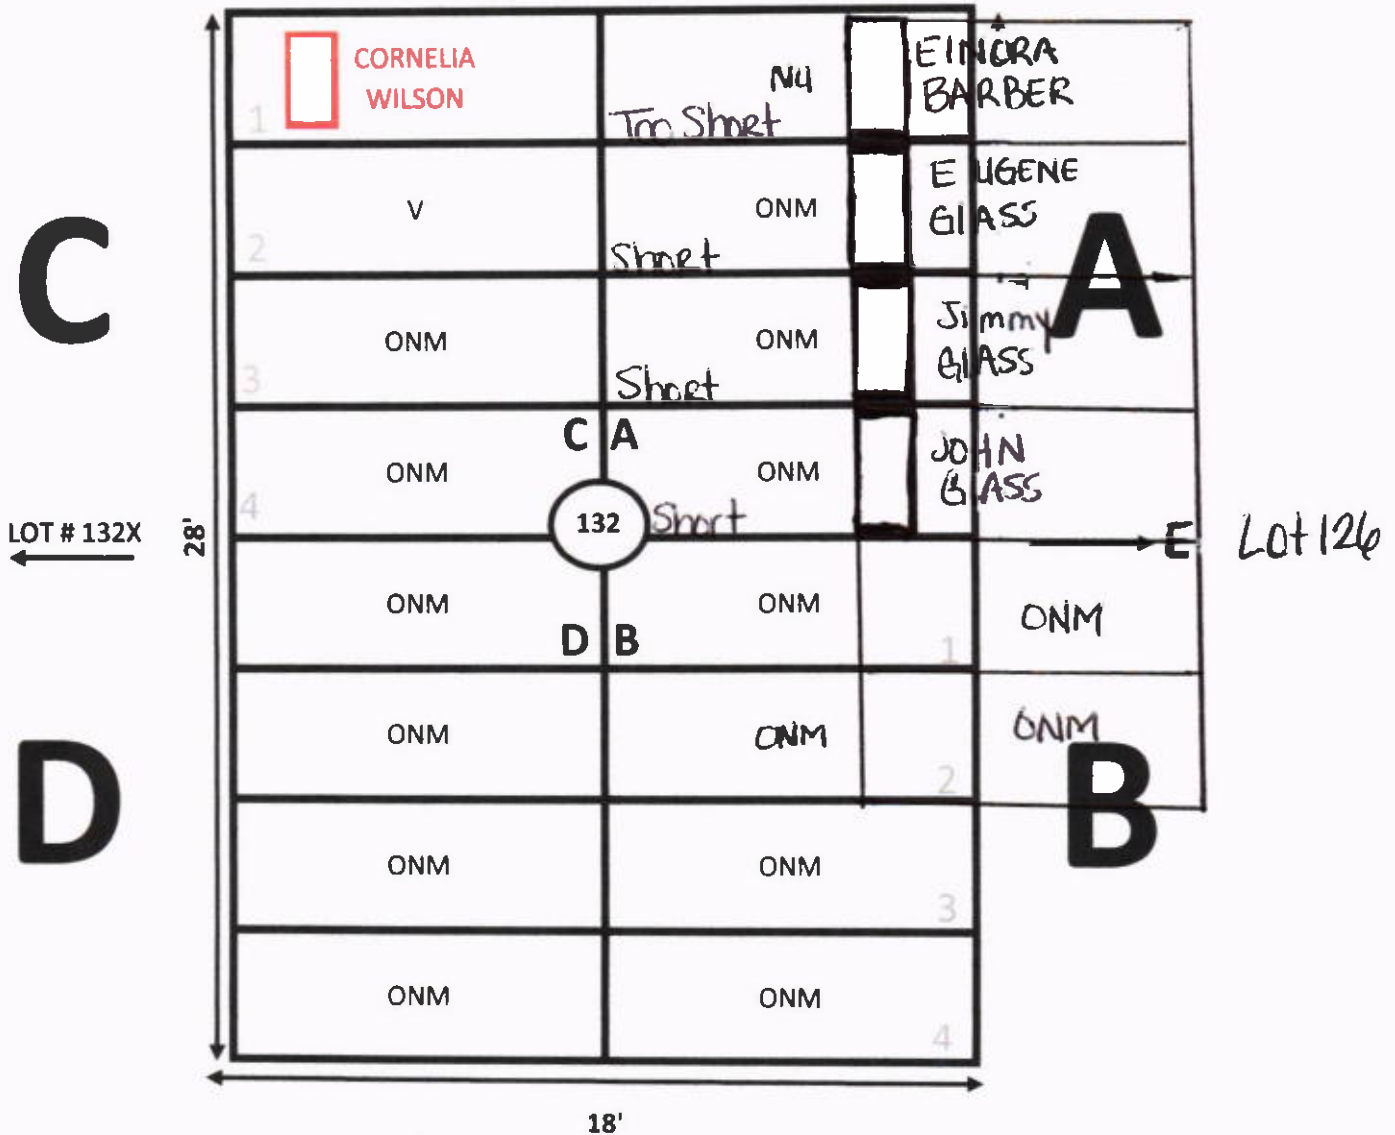

GARDEN: EVERLASTING LIFE LOT# 132

NOTE:

- ① C-1, CORNELIA WILSON, MARKER ONLY.
- ② Lot 126 ENCROACHES ON Lot 132

ELLIS ROAD

N

GARDEN: EVERLASTING LIFE LOT# 133

ELLIS ROAD

N