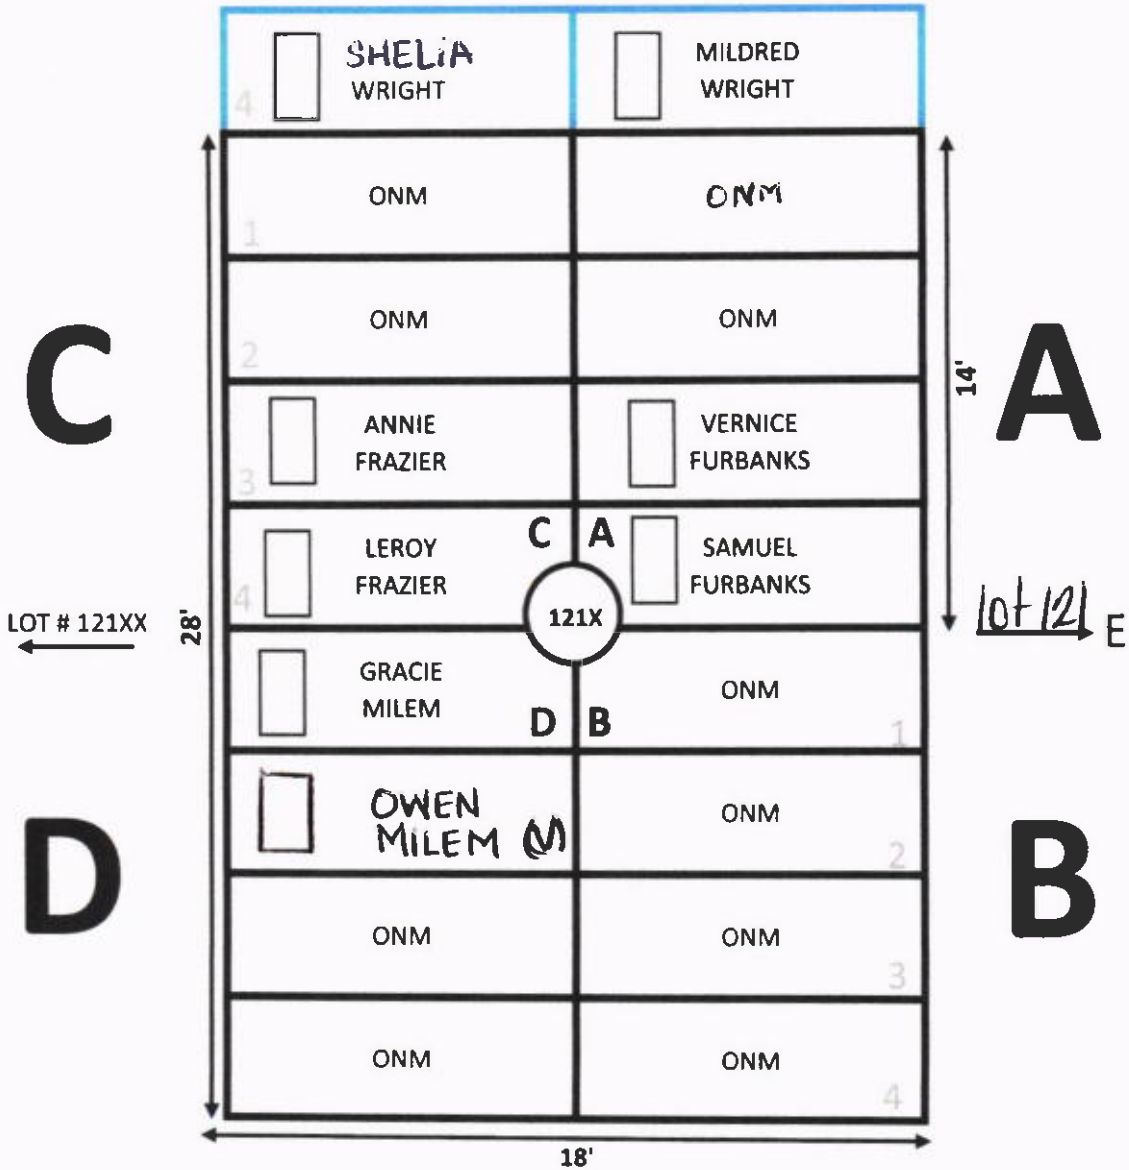

N

GARDEN: EVERLASTING LIFE LOT# 125

NOTE:

A-1, DORSEY BROOME, MARKER ONLY.

ELLIS ROAD

N

GARDEN: EVERLASTING LIFE LOT# 121X

ELLIS ROAD