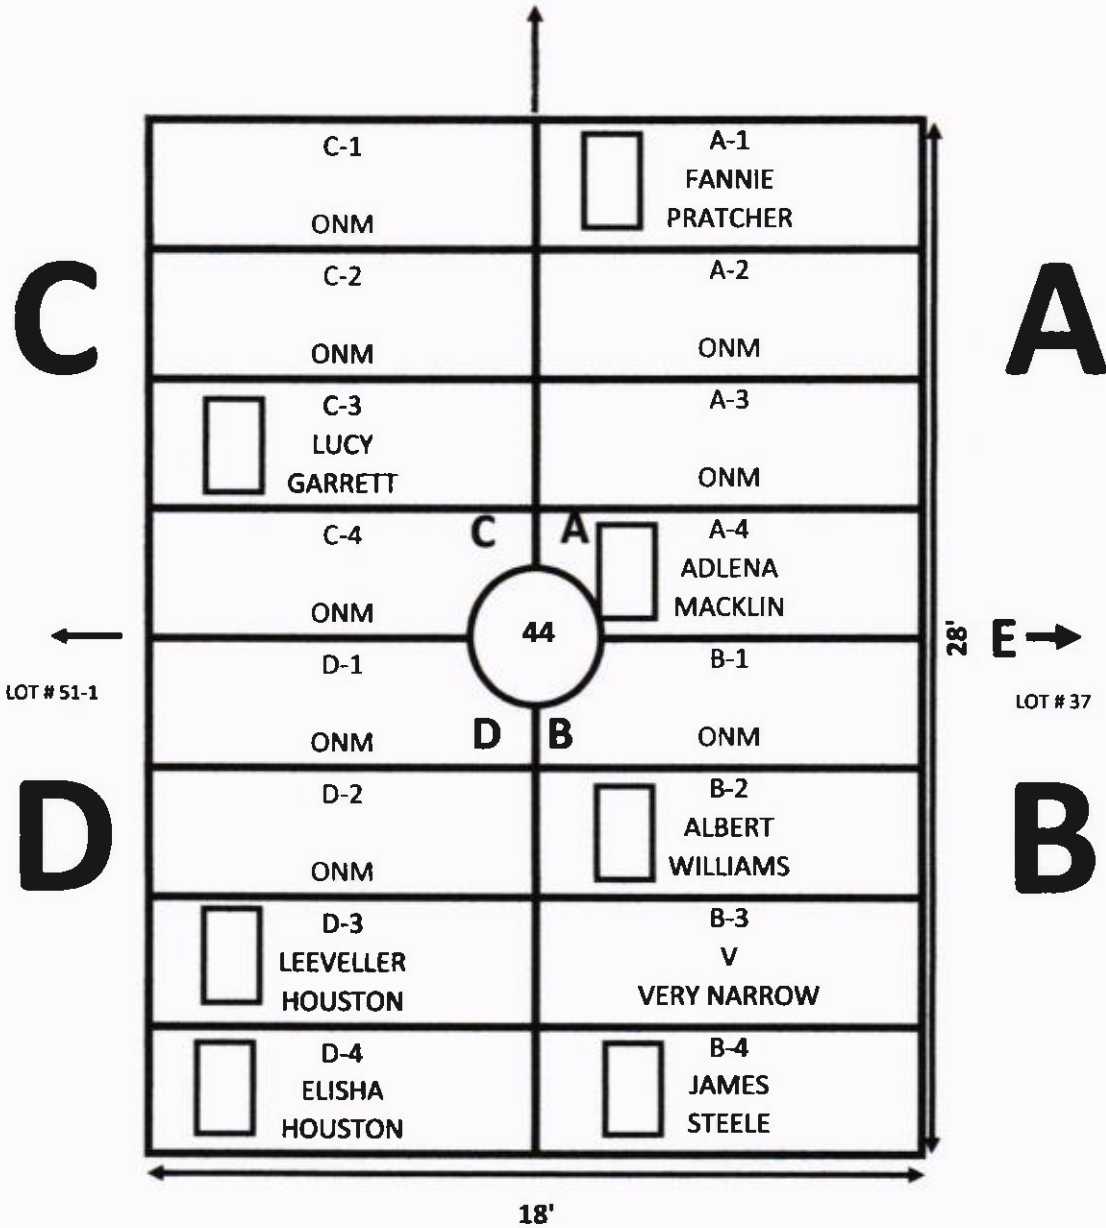

GALILEE MEMORIAL GARDENS

GARDEN: EVERLASTING LIFE LOT: 44

ELLIS RD

N