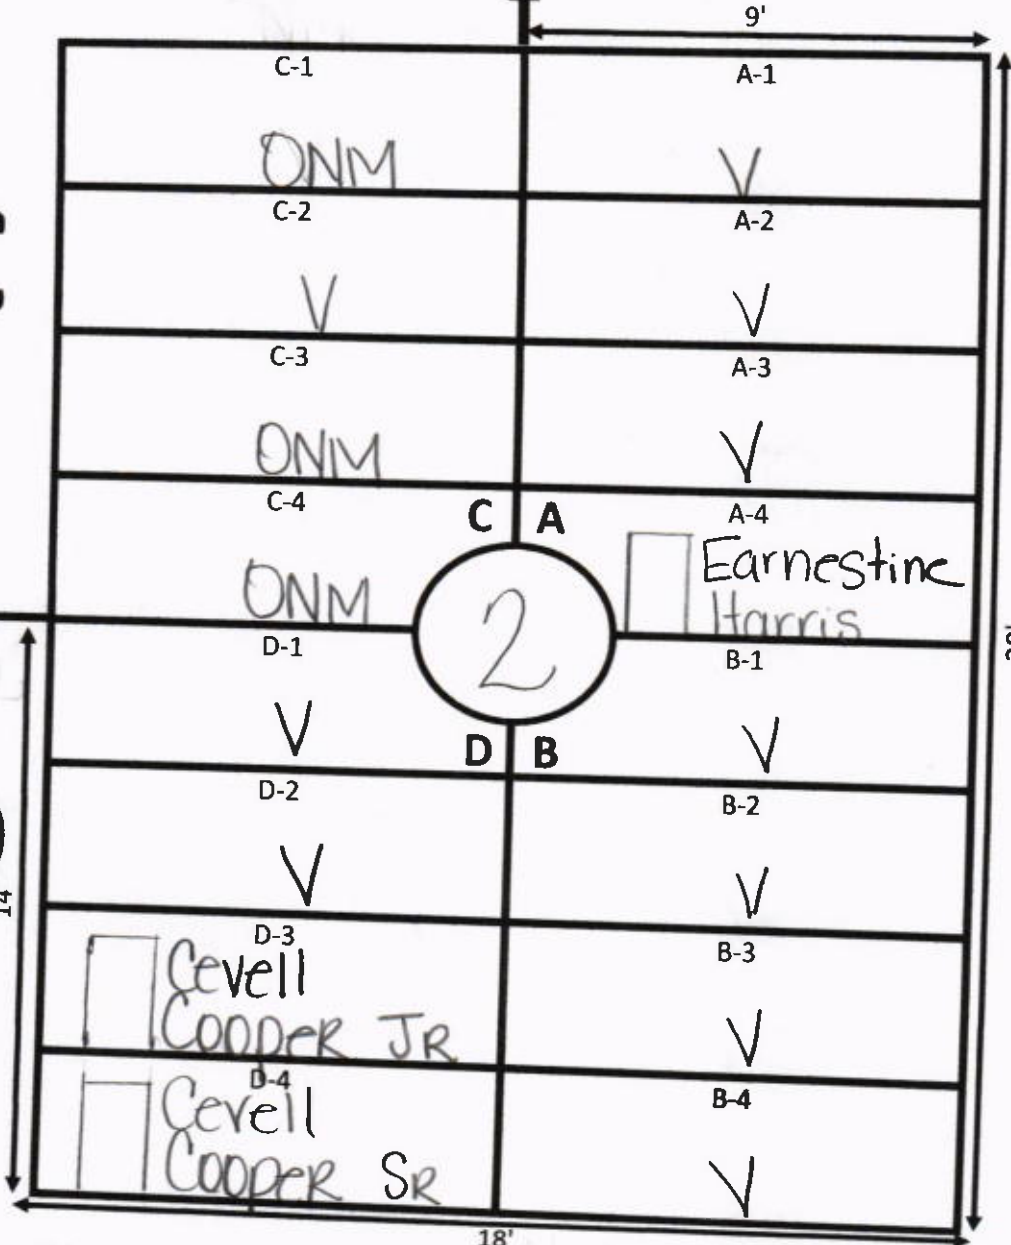

GALILEE MEMORIAL GARDENS

GARDEN: Trinity   LOT: 2
_____
ELLIS ROAD

N
↑
Driveway

← W
LOT # 1

→ E
LOT # 3

NOTES:
↓ 18'
Lot # 12