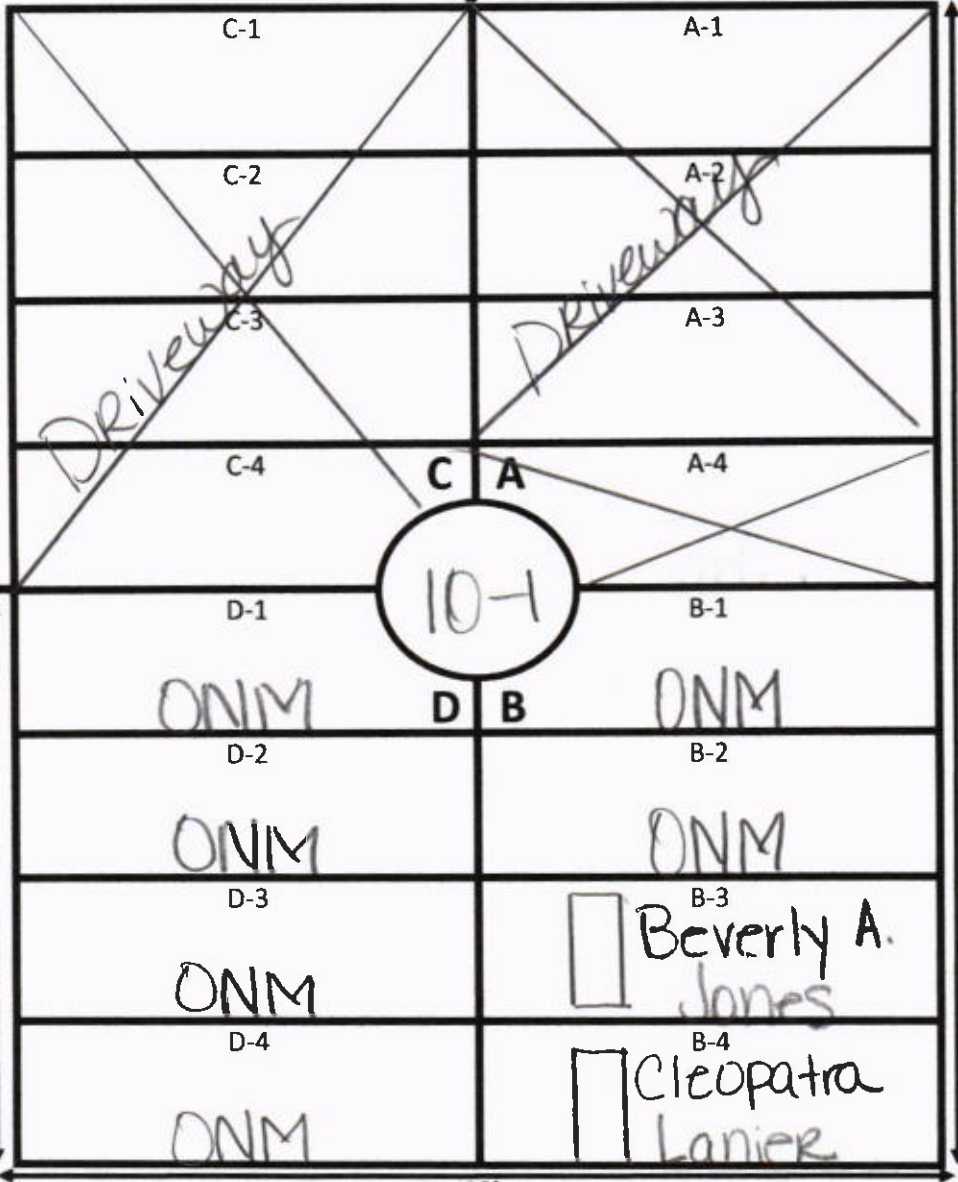

GALILEE MEMORIAL GARDENS

GARDEN: Trinity   LOT: 10-1
_____
ELLIS ROAD

N
↑
Driveway

9'

C

A

28' → E

Paradise

B

← W
LOT #

9-1

D

14'

18'

NOTES:

↓
S   Lot 10

ONM

ONM

ONM

ONM

ONM

B-3
Beverly A.
Jones

ONM

B-4
Cleopatra
Lanier