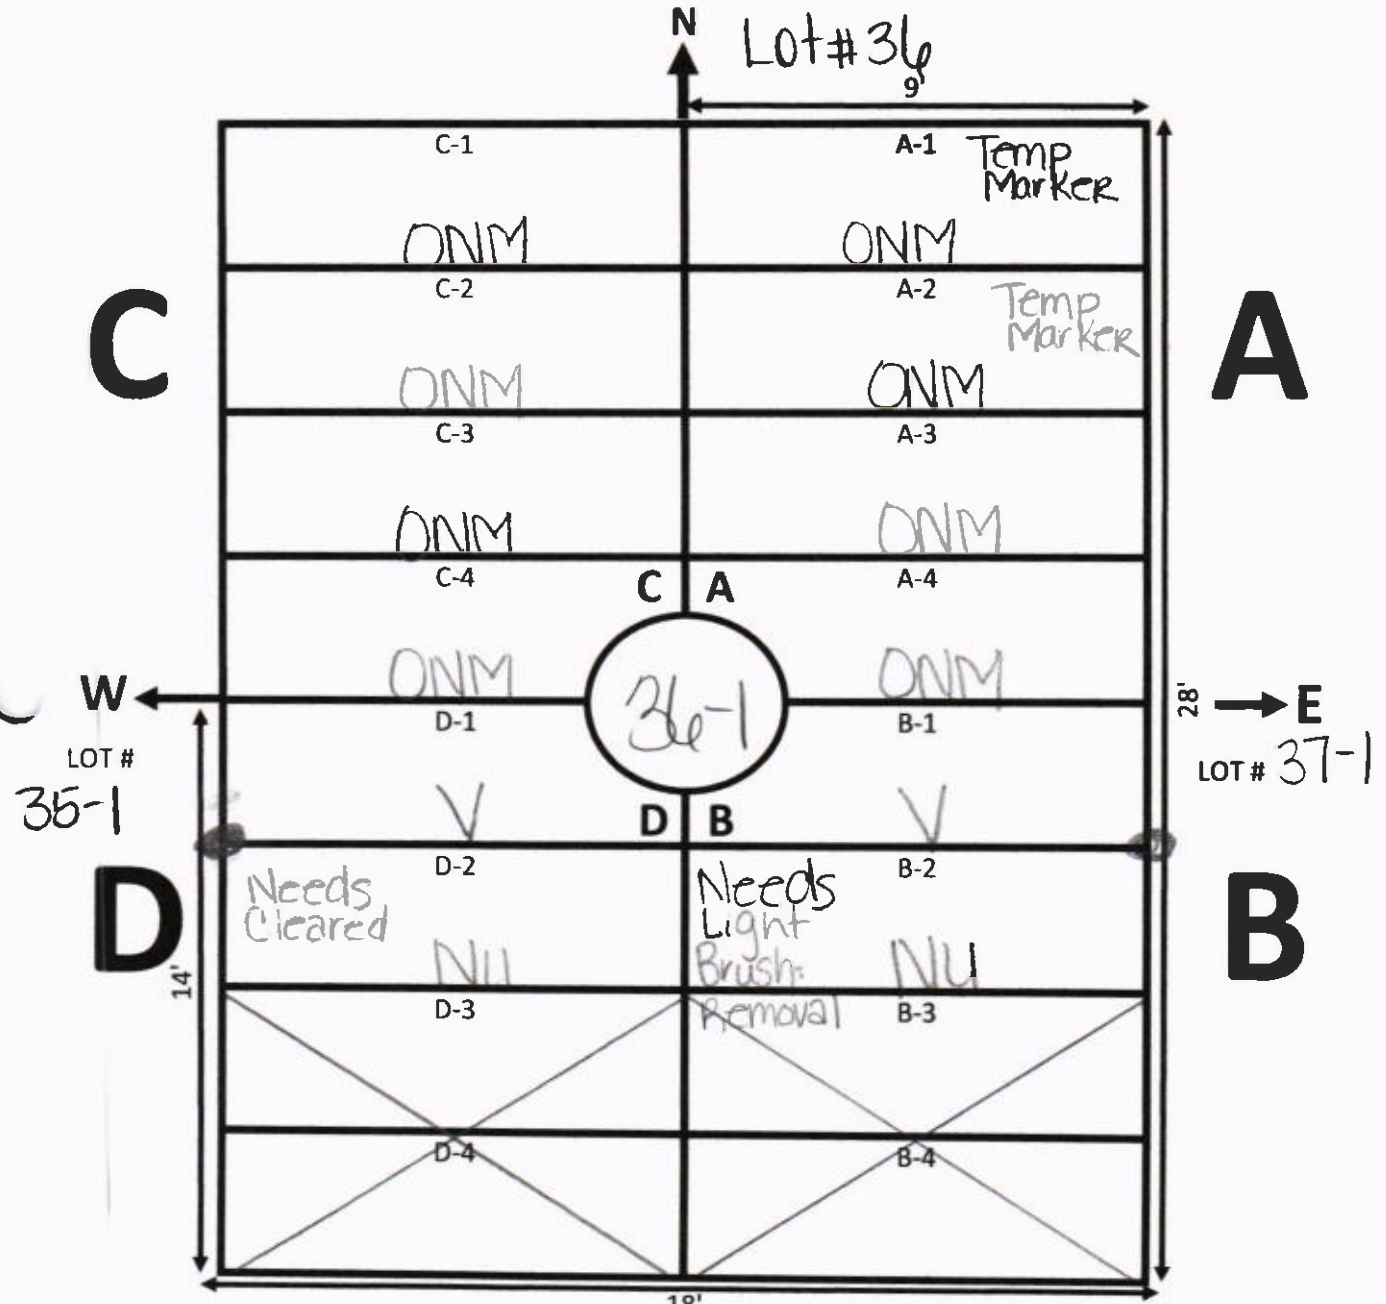

GALILEE MEMORIAL GARDENS

GARDEN: Trinity LOT: 36-1
_____
ELLIS ROAD