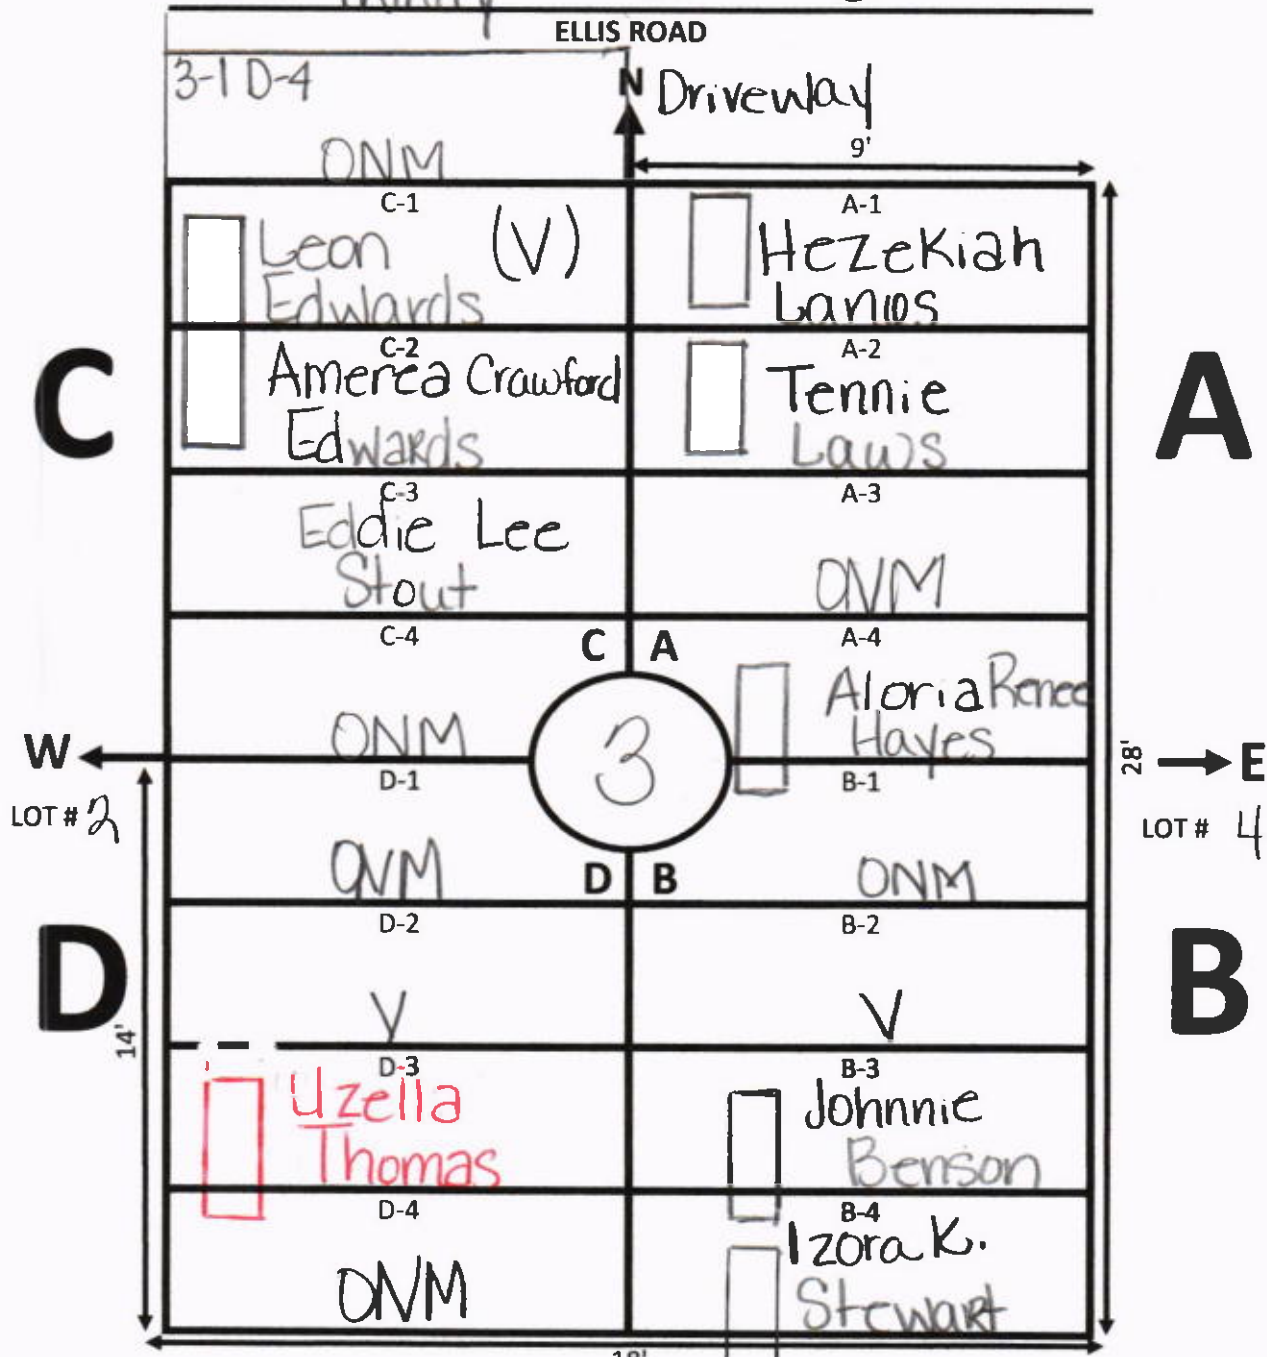

GALILEE MEMORIAL GARDENS

GARDEN: Trinity LOT: 1

 ELLIS ROAD

NOTES:

LOT # 13
New Hope

28' → E
LOT # 2

GALILEE MEMORIAL GARDENS

GARDEN: Trinity LOT: 2

 ELLIS ROAD

N
 ↑
 Driveway

← W
 LOT # 1

→ E
 LOT # 3

NOTES:
 ↓ 18'
 Lot # 12

GALILEE MEMORIAL GARDENS

GARDEN: Trinity LOT: 3

NOTES: