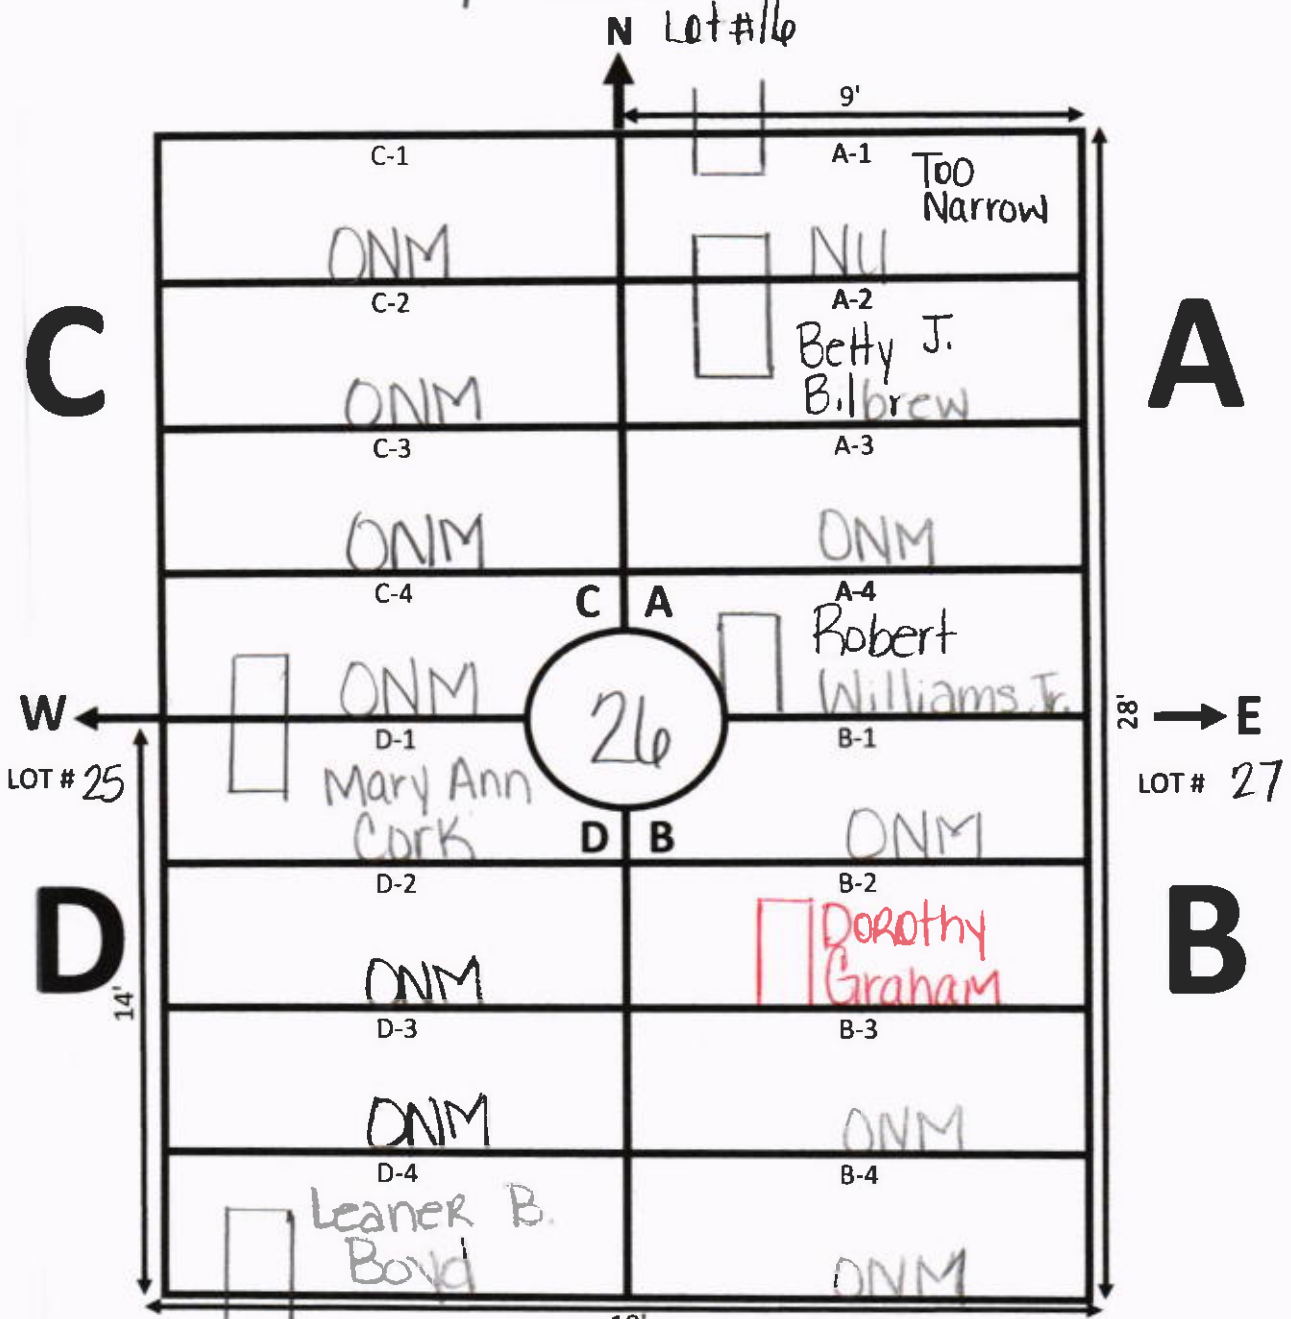

GALILEE MEMORIAL GARDENS

GARDEN: Trinity   LOT: 26
ELLIS ROAD

NOTES:

① B-2 Marker Only
no Internment.

Lot # 36