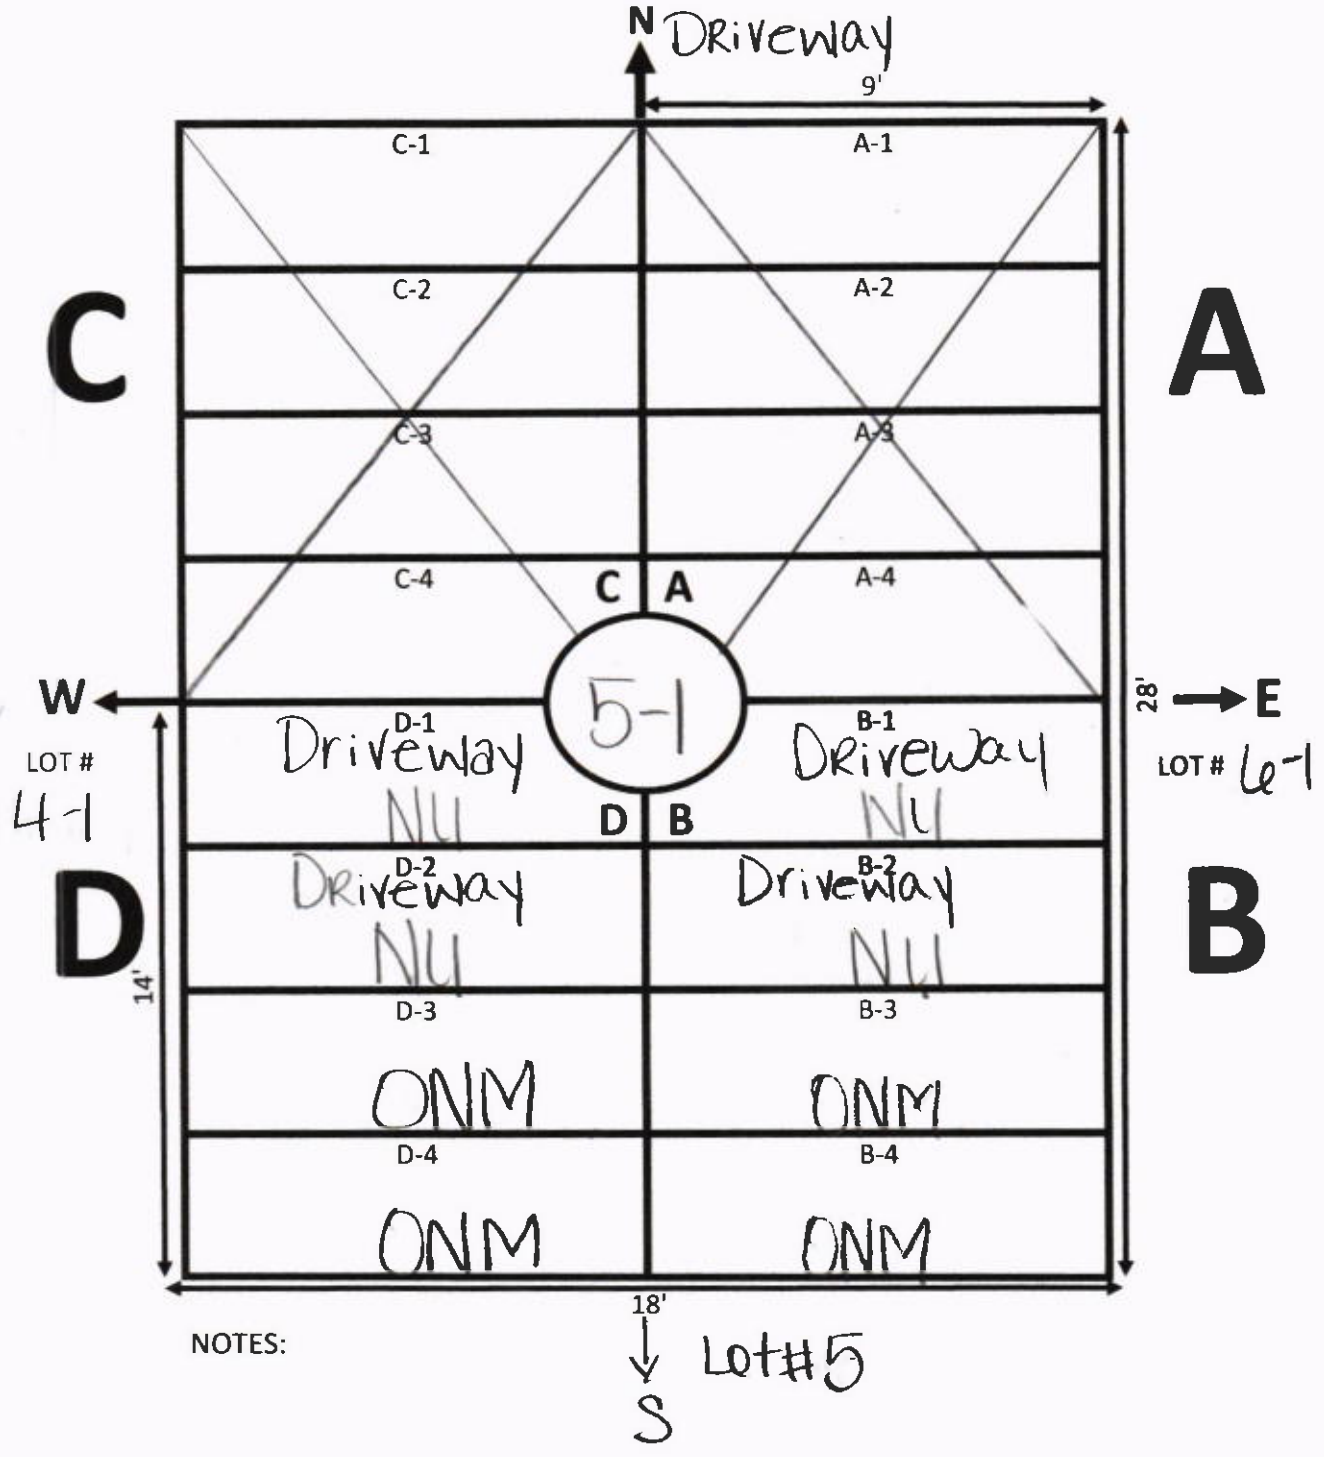

GALILEE MEMORIAL GARDENS

GARDEN: Trinity LOT: 5-1

 ELLIS ROAD

NOTES:

18'
 ↓
 S Lot # 5

GALILEE MEMORIAL GARDENS

GARDEN: Trinity LOT: 5

 ELLIS ROAD