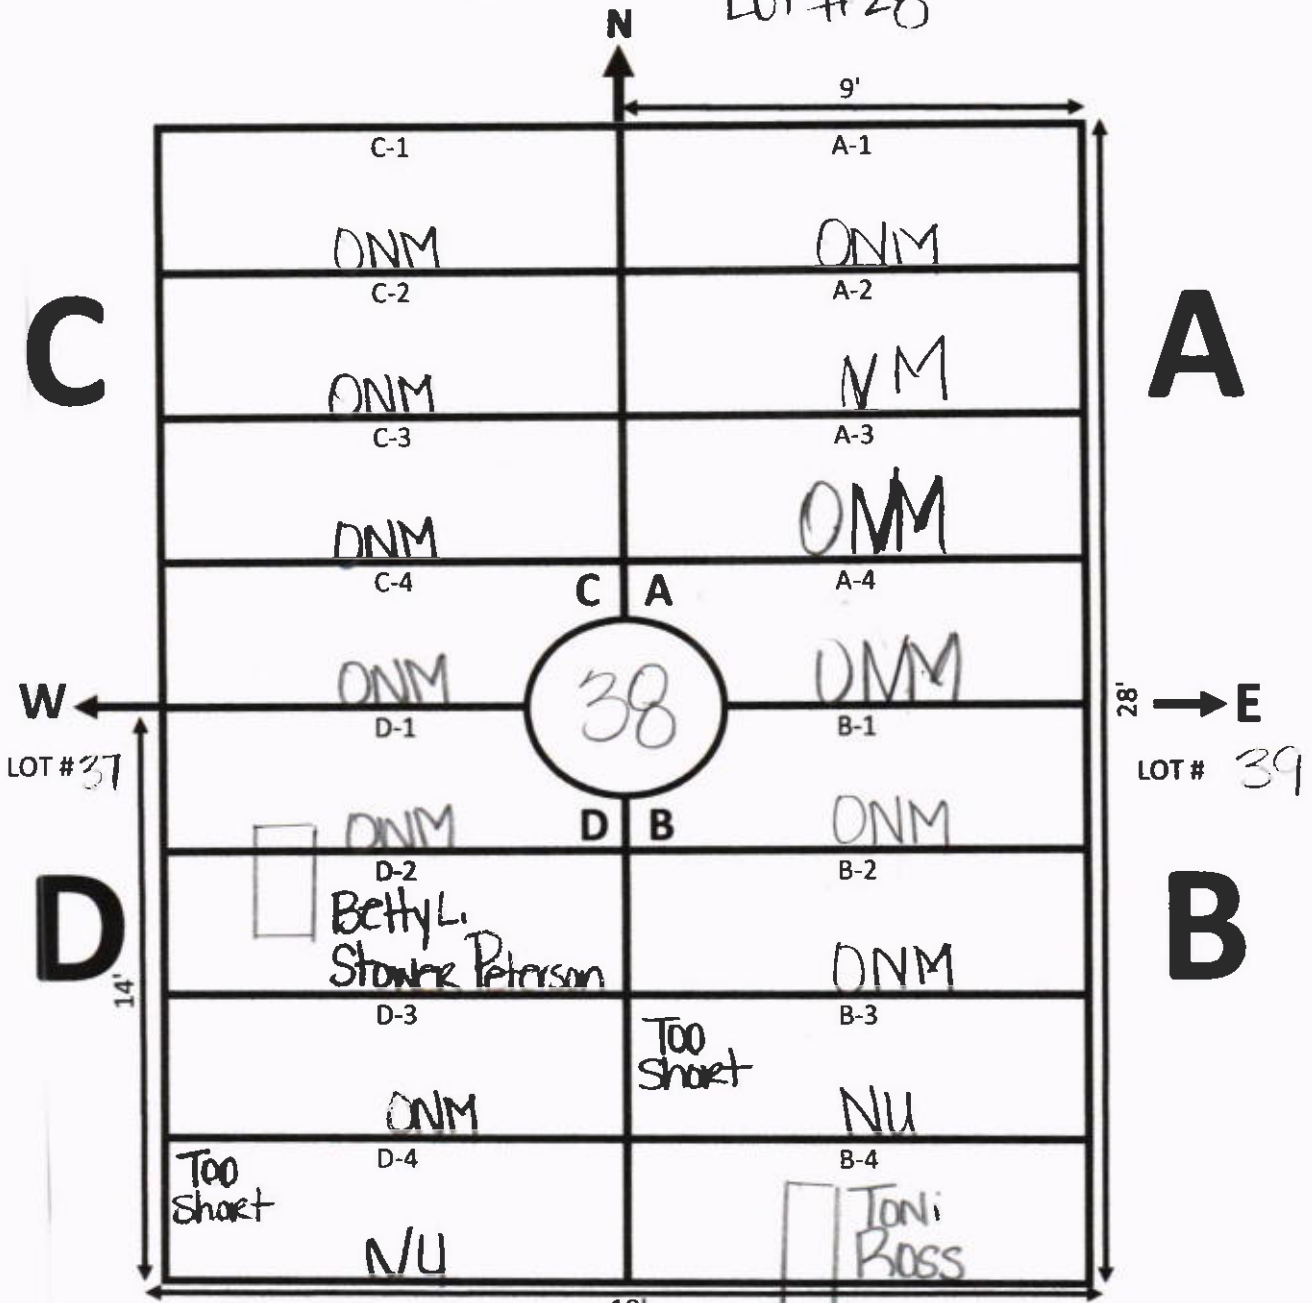

GALILEE MEMORIAL GARDENS

GARDEN: *Trinity*

LOT: *28*

ELLIS ROAD

Lot # 28

NOTES:

↓ Lot 38-1
S