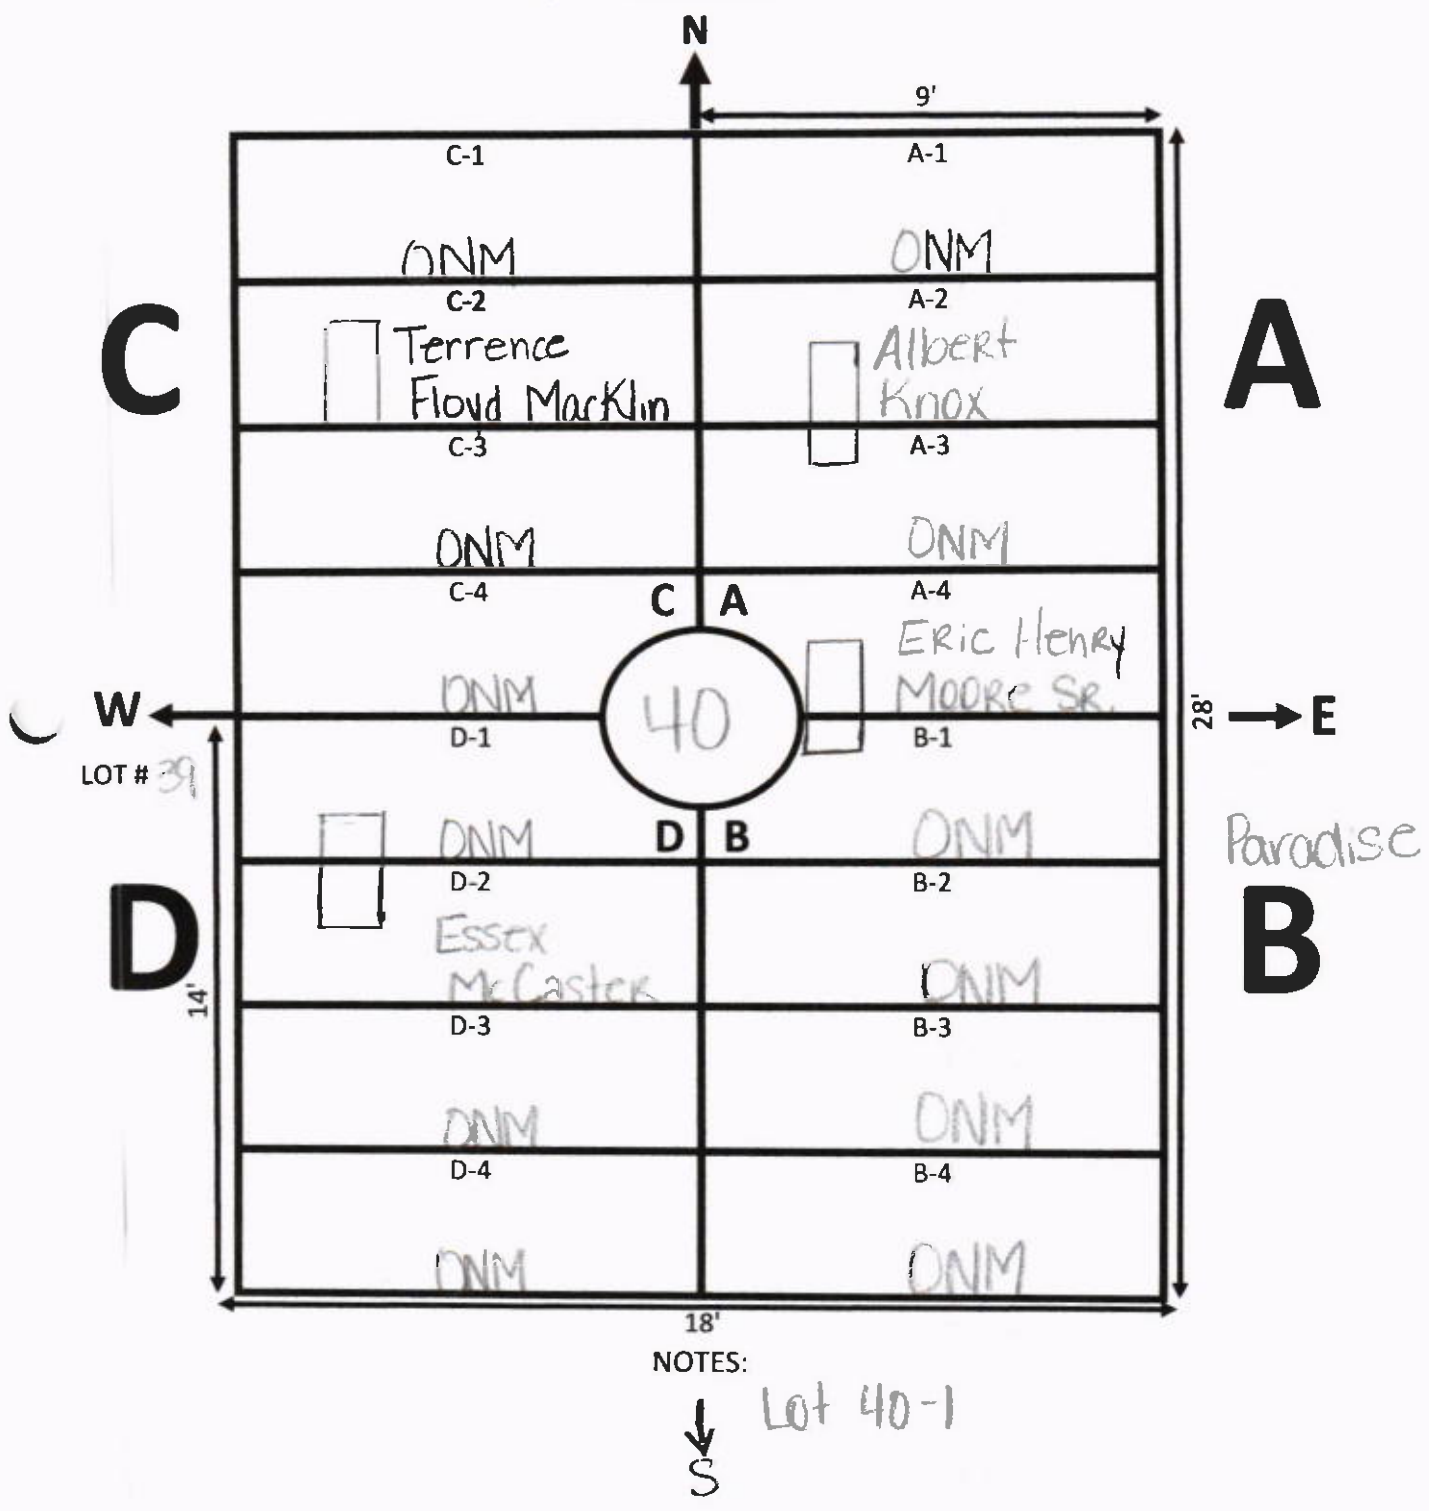

GARDEN: Trinity LOT: 40

 ELLIS ROAD

GALILEE MEMORIAL GARDENS

GARDEN: Trinity LOT: 31-1

 ELLIS ROAD

NOTES:
 ① C-4 Usable with light Brush removal
 ↓
 S - Tree Line

GALILEE MEMORIAL GARDENS

GARDEN: Trinity LOT: 32-1