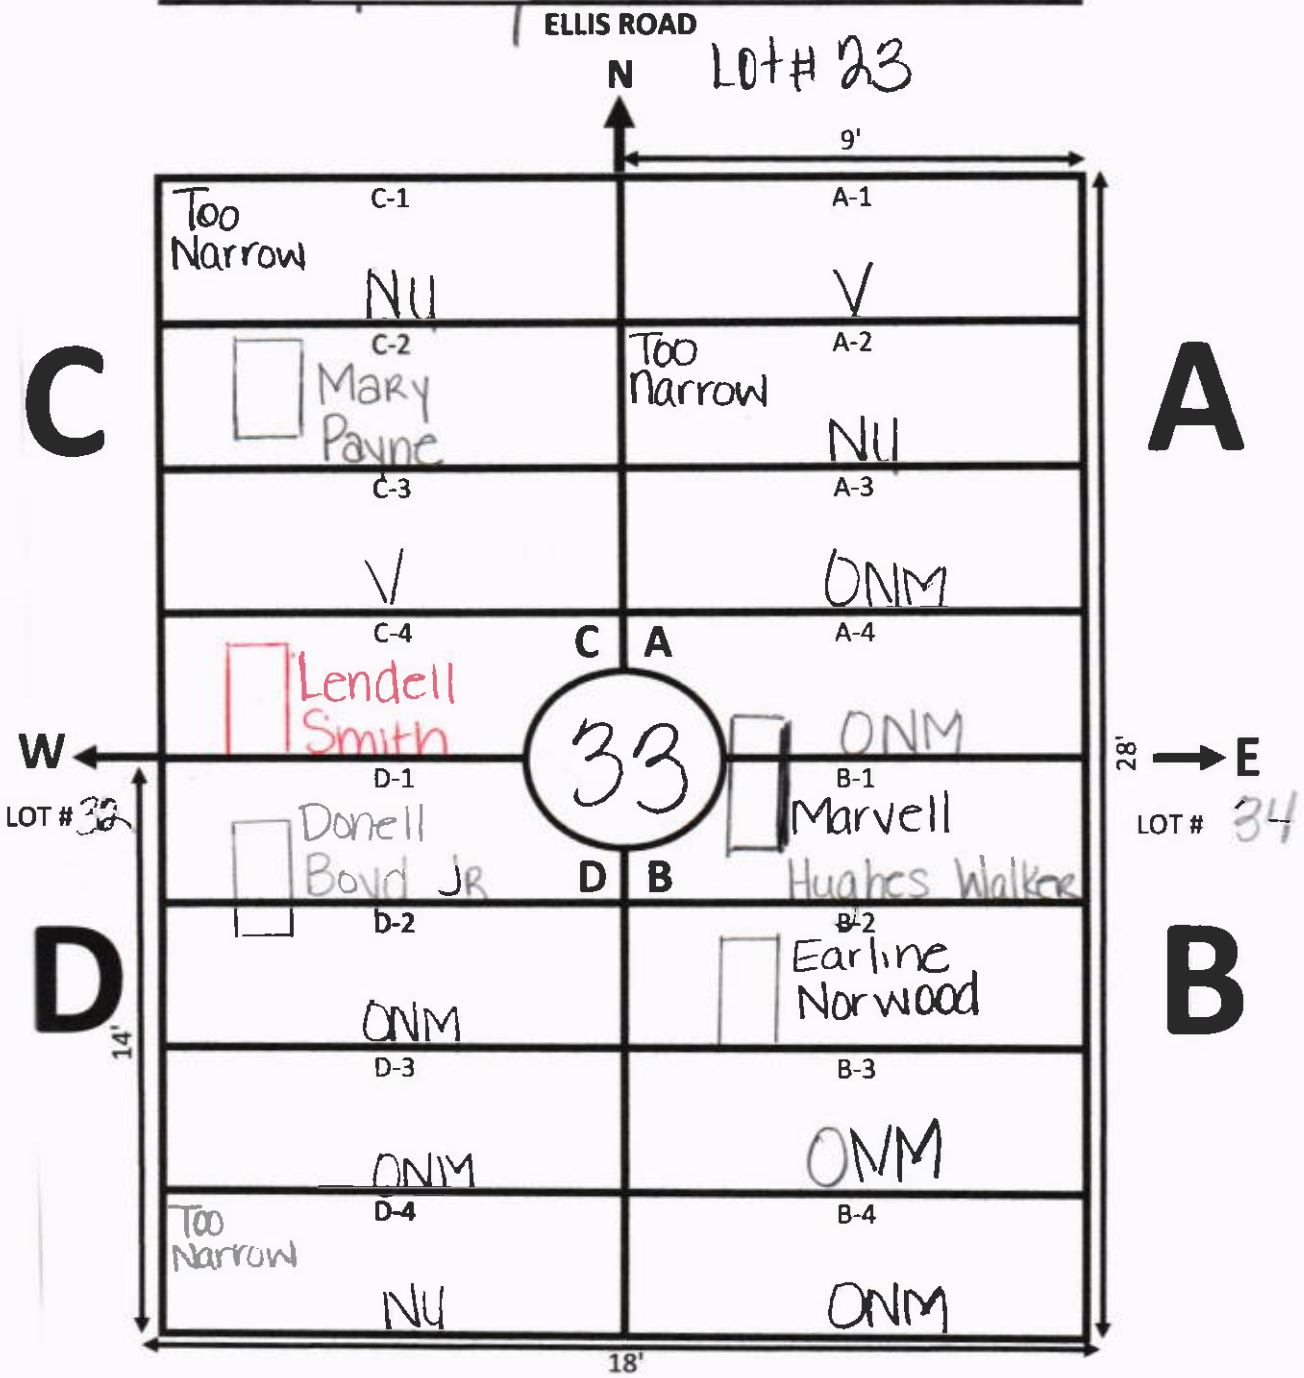

 ELLIS ROAD

NOTES:
 ↓ Lot # 32-1

- ① A-3, No date of death
- Too narrow A-4 is in center of 2 Spaces

GALILEE MEMORIAL GARDENS

GARDEN: Trinity LOT: 33

NOTES:

① C-4 Marker only.

↓ Lot 33-1