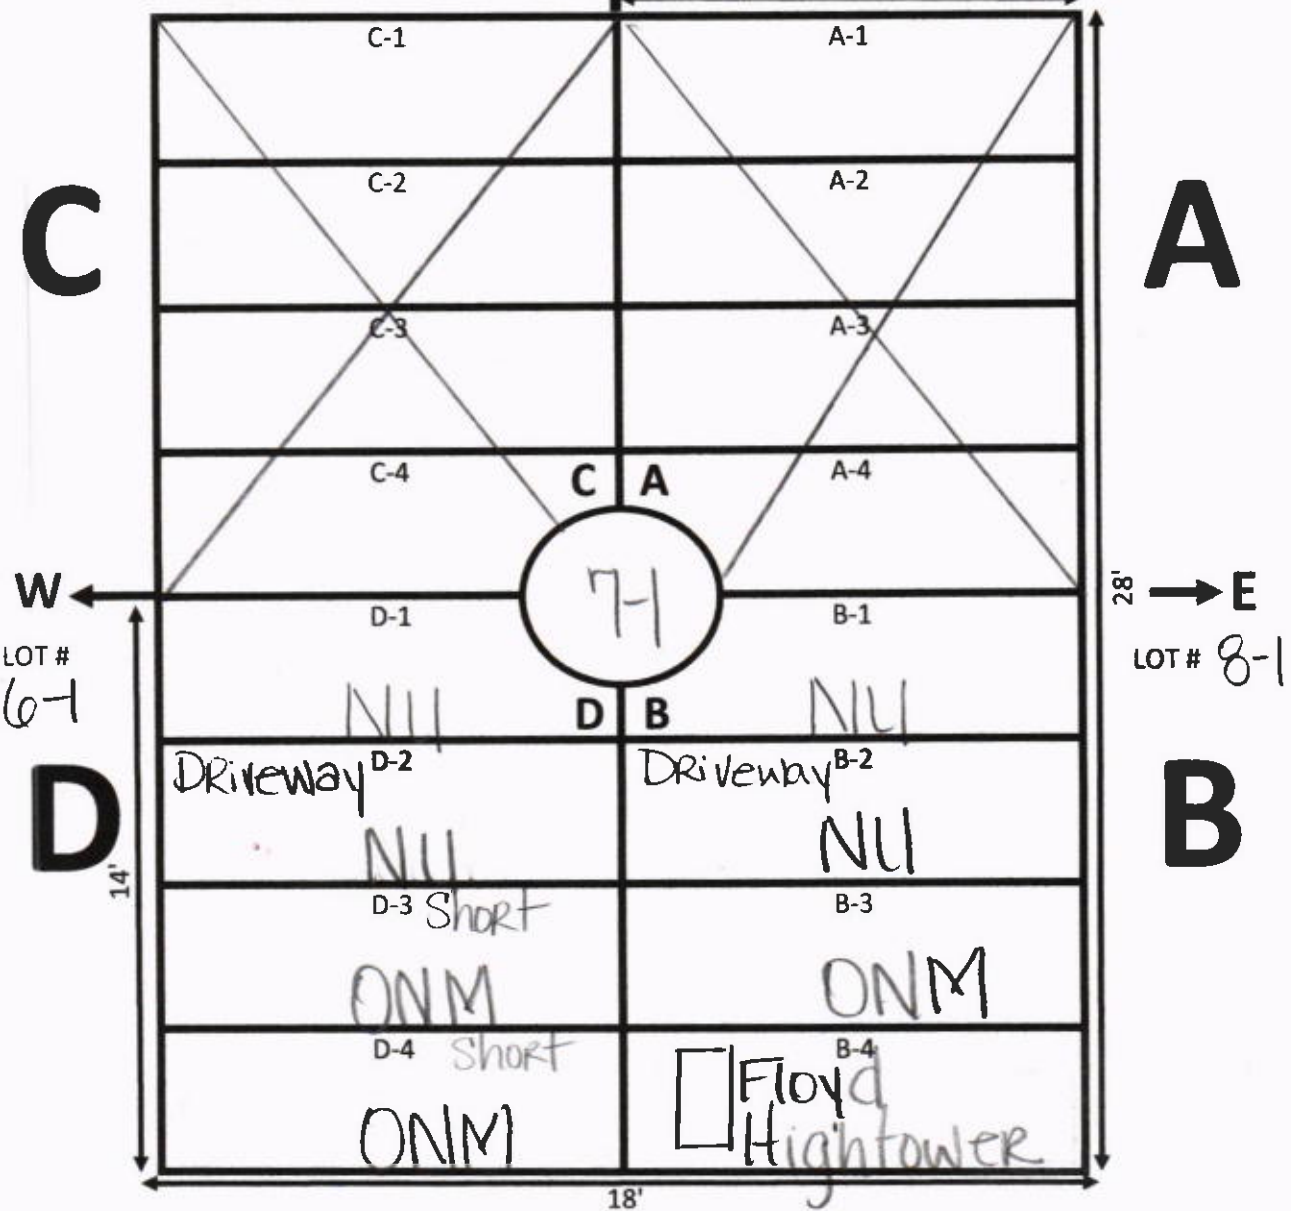

GALILEE MEMORIAL GARDENS

GARDEN: Trinity   LOT: 7-1
_____
ELLIS ROAD

N Driveway

9'

NOTES:

↓
S
Lot 7