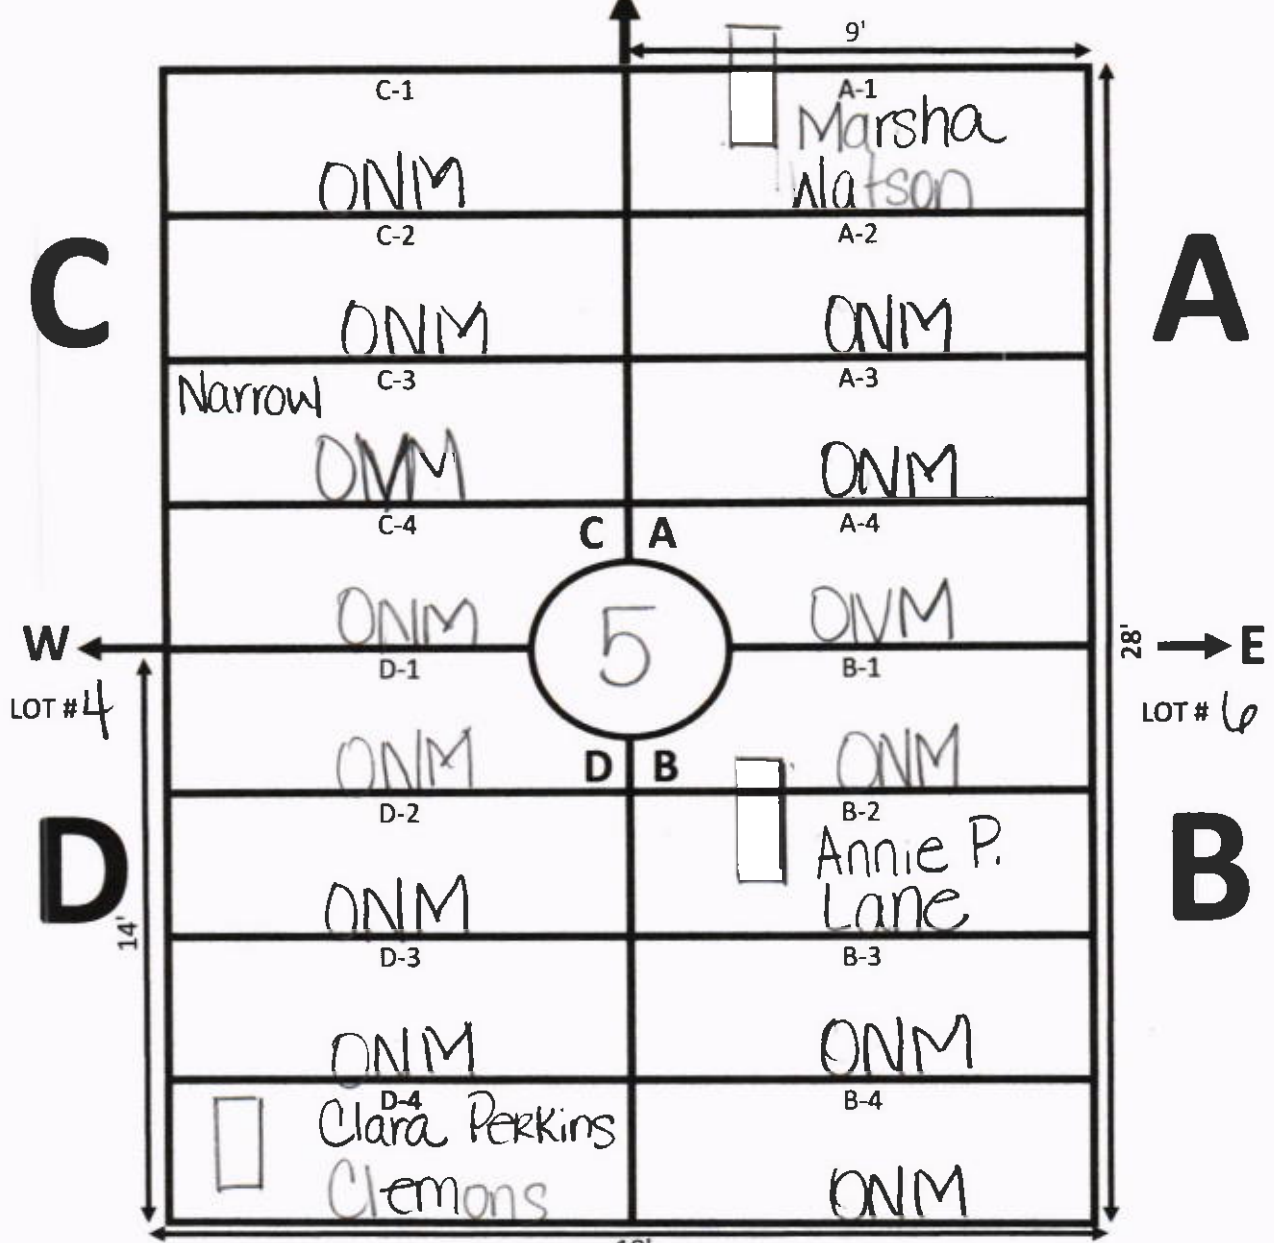

GALILEE MEMORIAL GARDENS

GARDEN: Trinity   LOT: 5
_____
ELLIS ROAD

N Lot#5-1

NOTES:

↓
S Lot#15