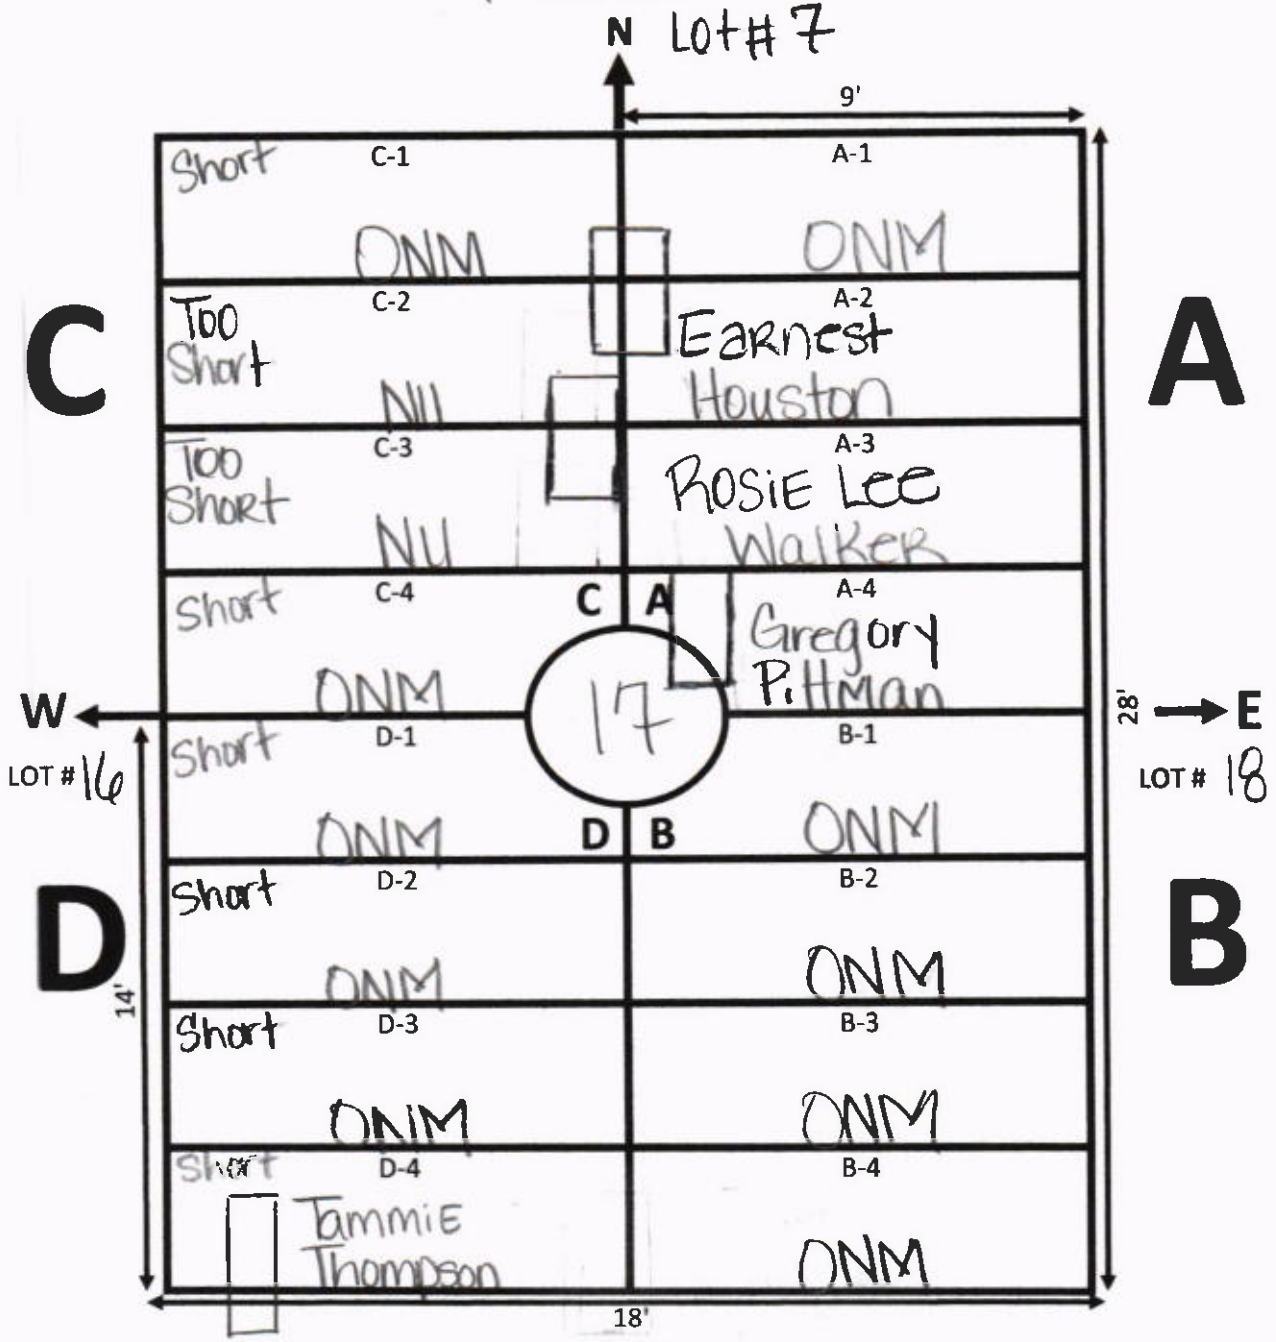

GALILEE MEMORIAL GARDENS

GARDEN: Trinity   LOT: 17
_____
ELLIS ROAD

NOTES:

Lot#27 ↓