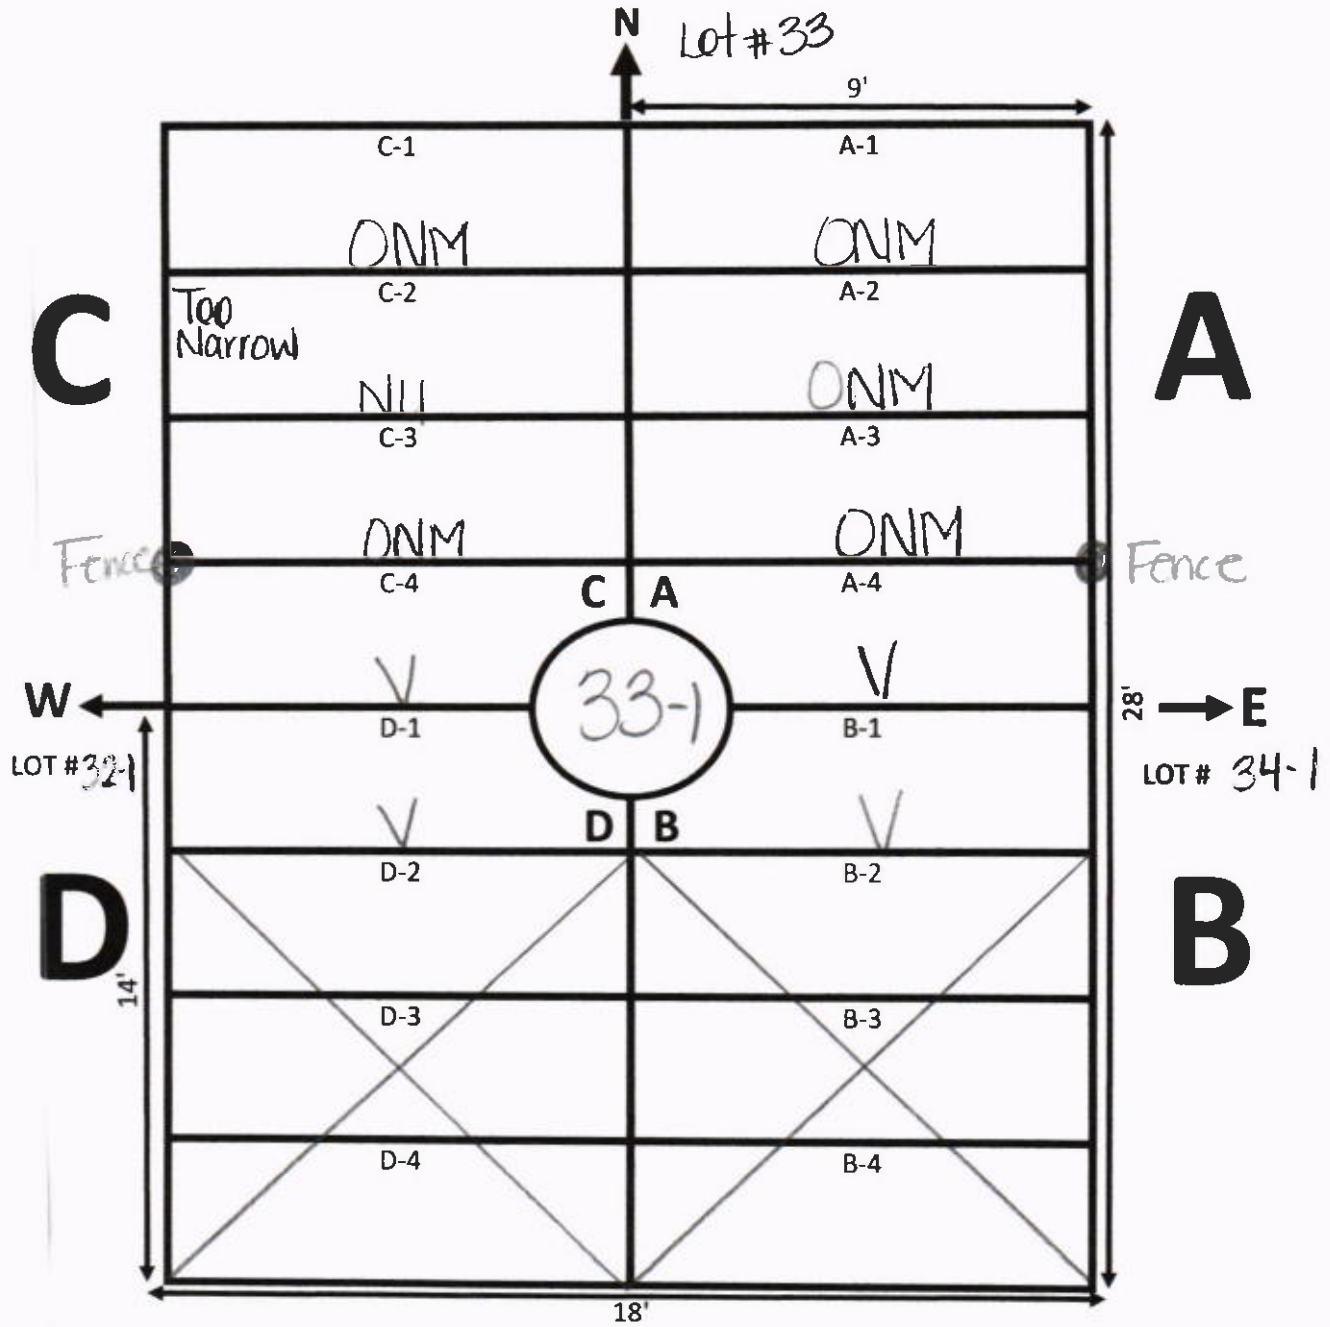

 ELLIS ROAD

NOTES:

↓
S Tree Line

GALILEE MEMORIAL GARDENS

GARDEN: Trinity LOT: 33-1

 ELLIS ROAD

NOTES:
 ↓ Tree Line
 S

GALILEE MEMORIAL GARDENS