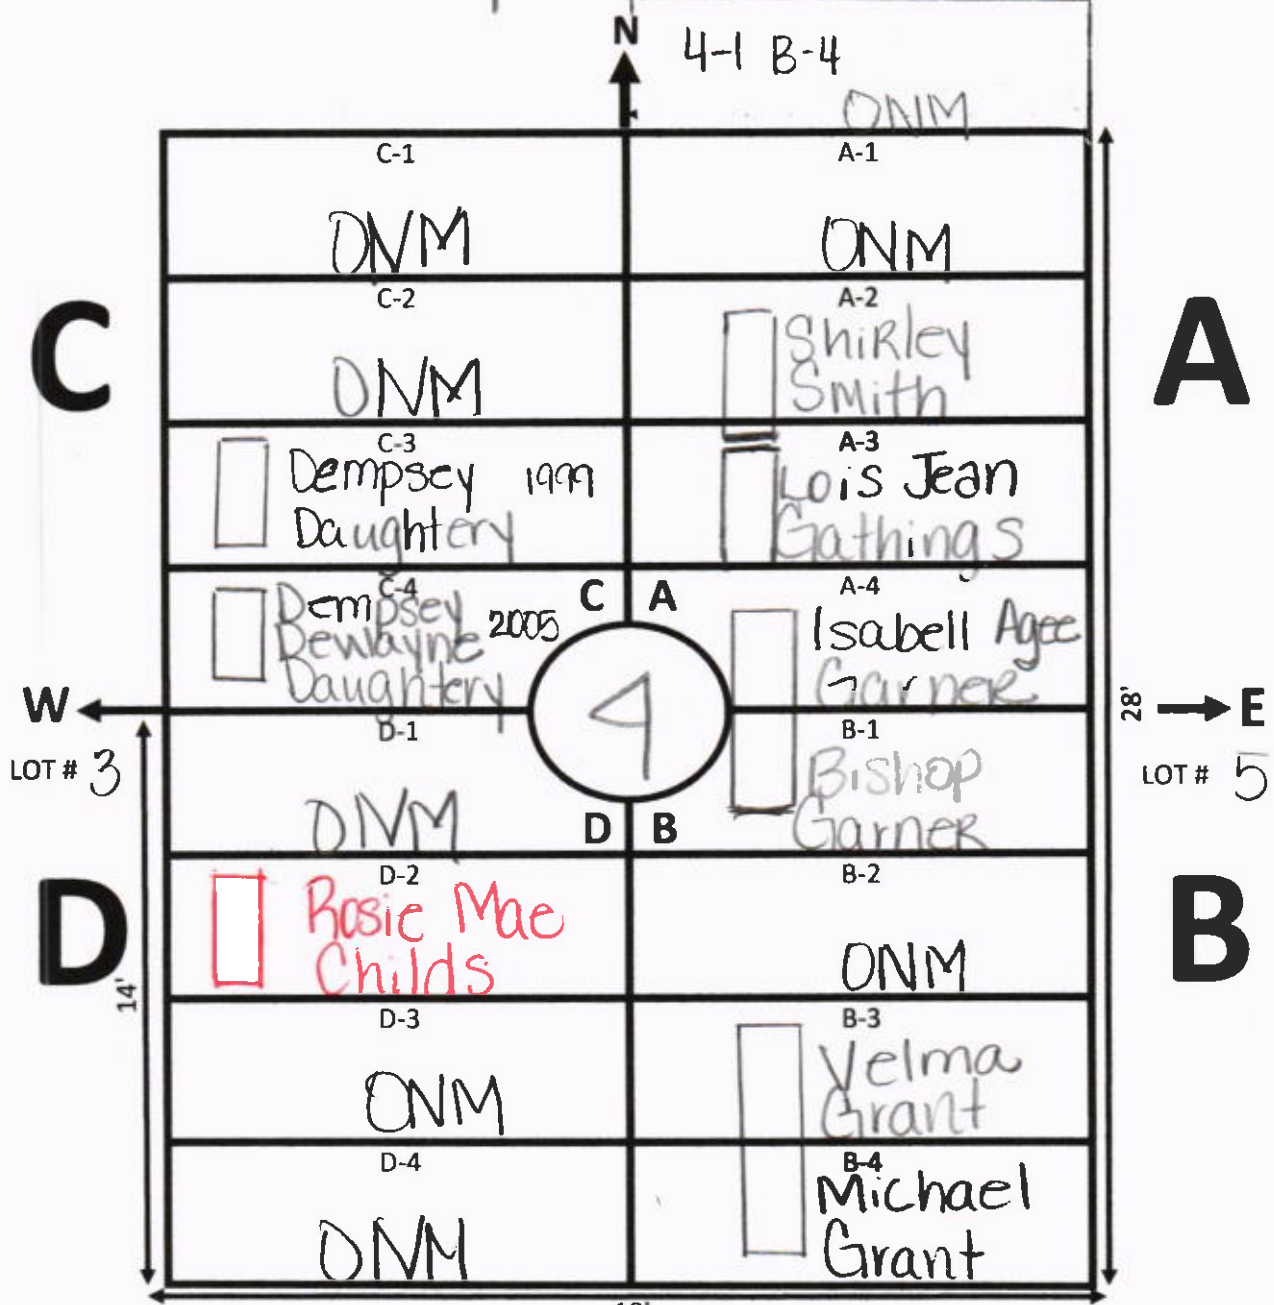

↓
3
Lot # 13

C-1 No date of Death; Marker Only
D-3 Marker Only; No interment

GALILEE MEMORIAL GARDENS

GARDEN: Trinity LOT: 4

ELLIS ROAD

4-1 B-4

NOTES:

18'
↓
S Lot#14