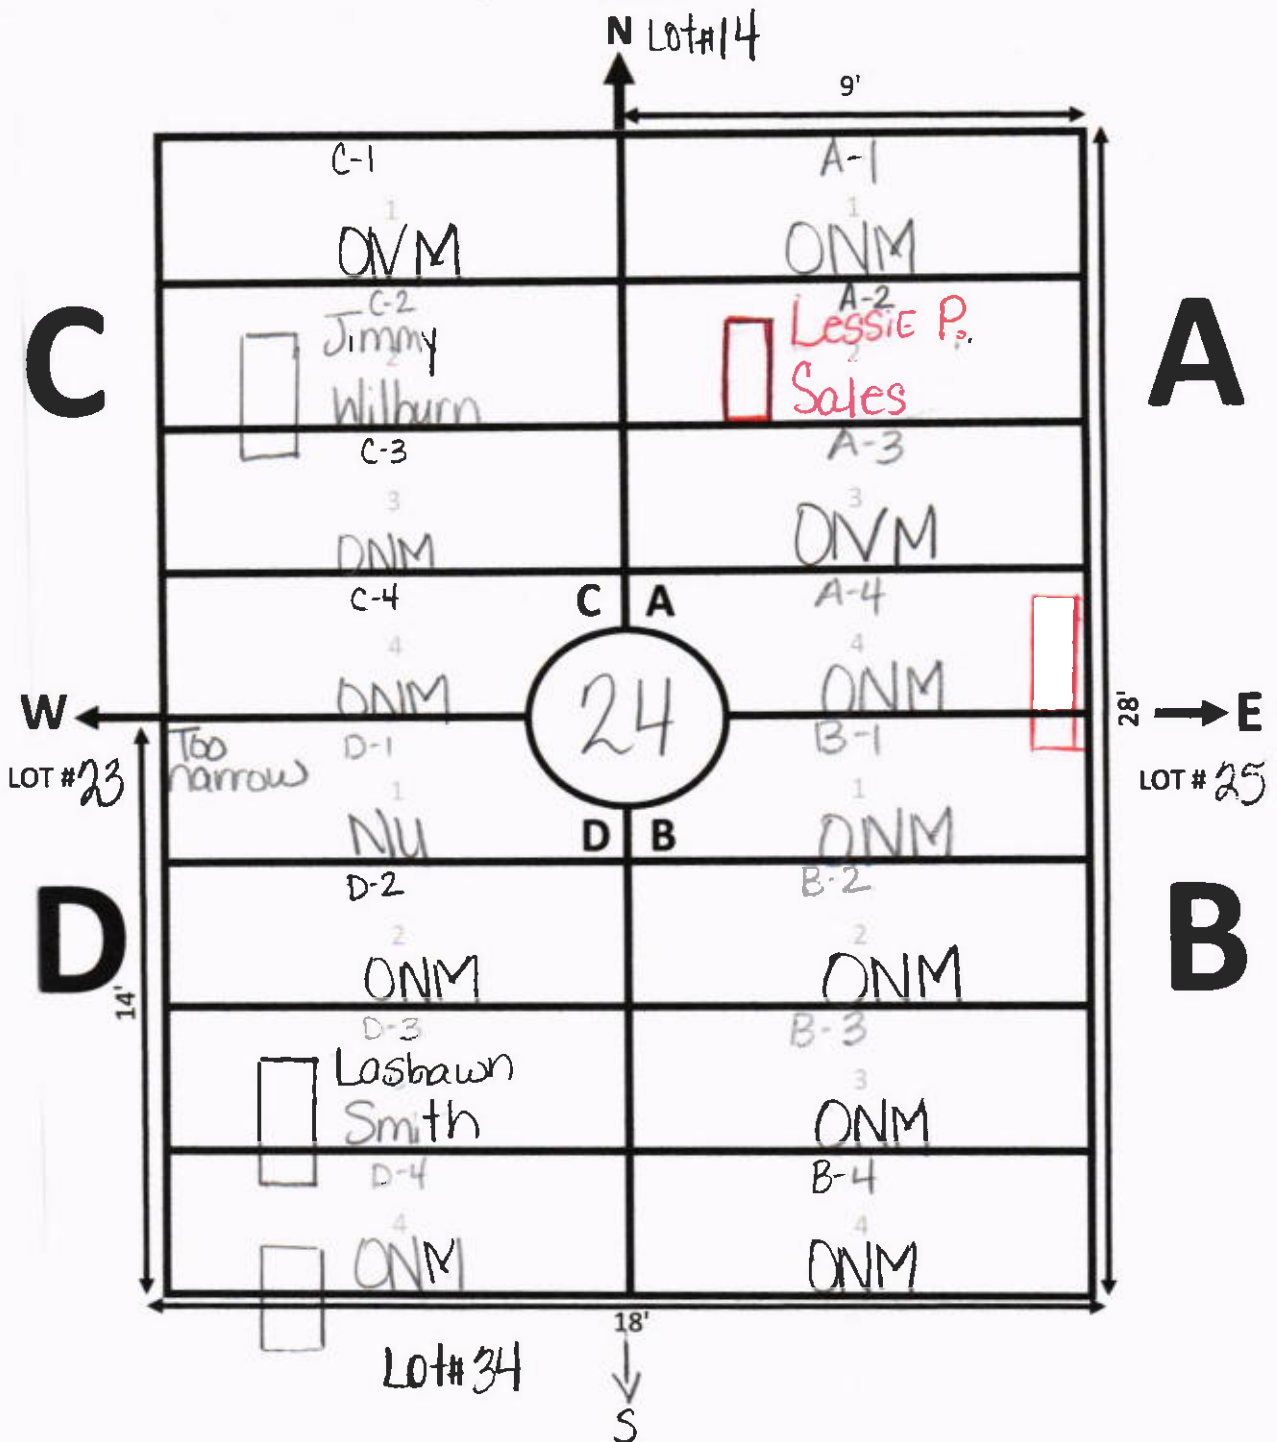

NOTES:

Lot # 33

GALILEE MEMORIAL GARDENS

GARDEN: Trinity LOT: 24

 ELLIS ROAD

① A-2 Marker Only
 No Internment

GALILEE MEMORIAL GARDENS

GARDEN: Trinity LOT: 25