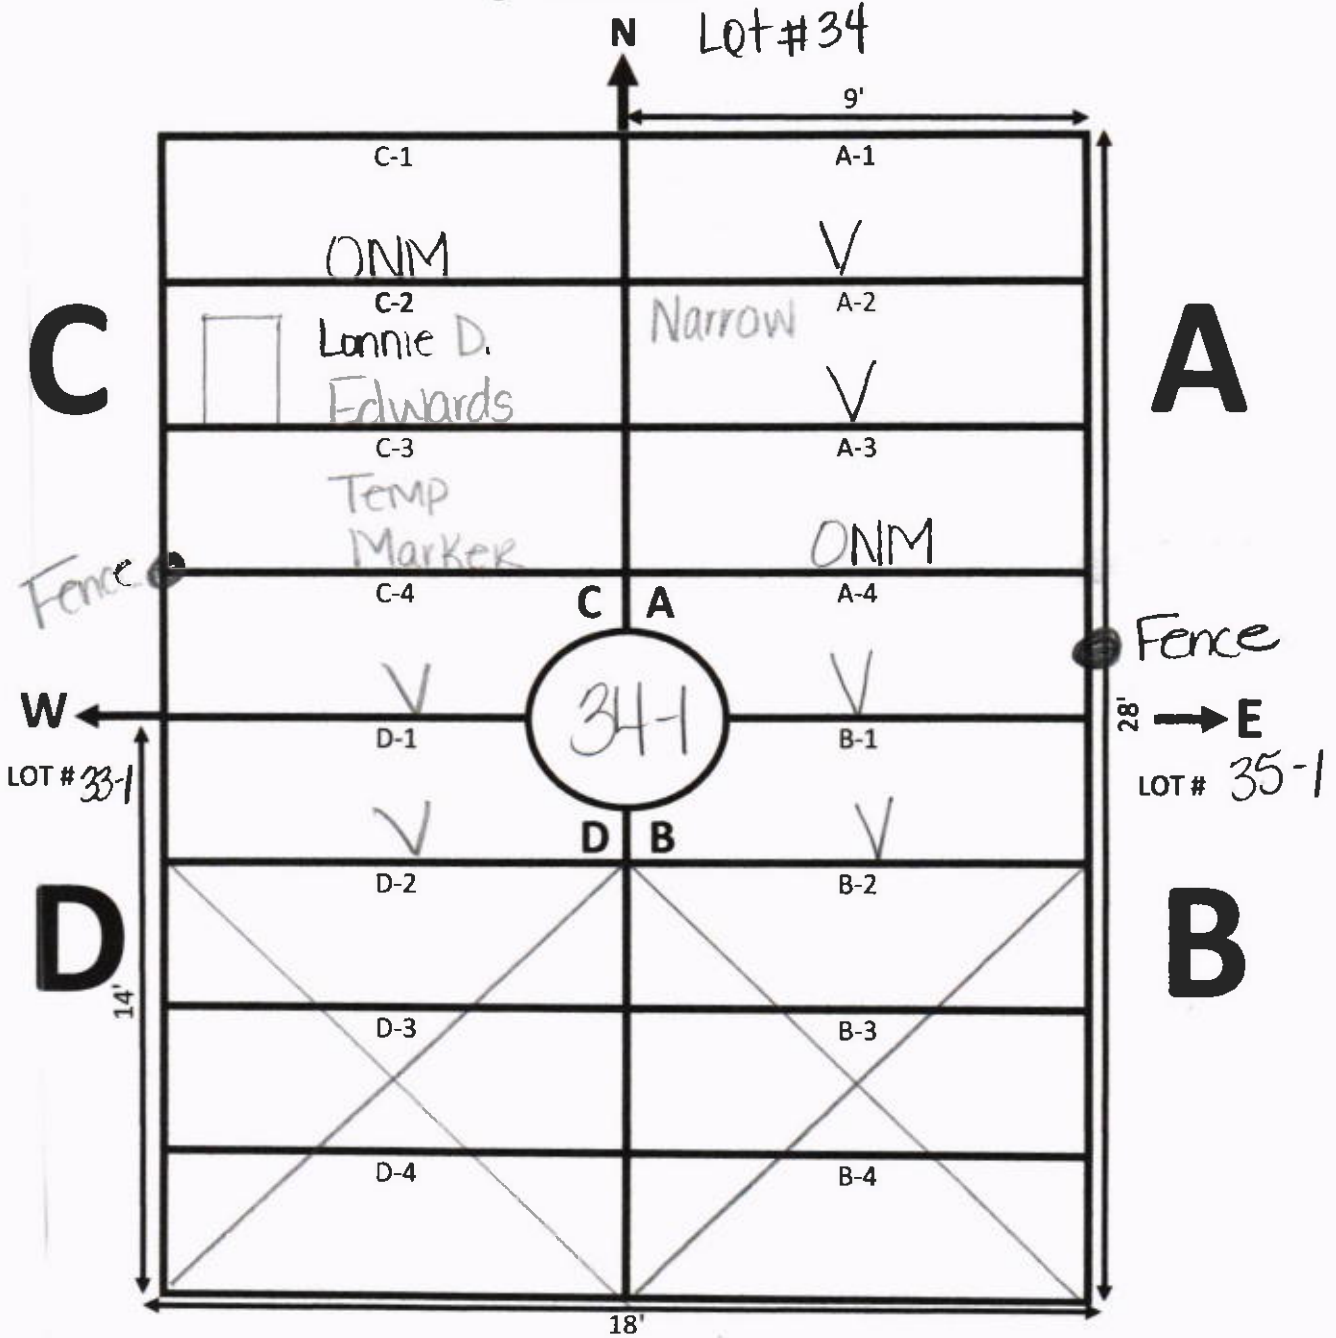

GALILEE MEMORIAL GARDENS

GARDEN: Trinity LOT: 34-1
ELLIS ROAD

NOTES:

↓
S Tree Line