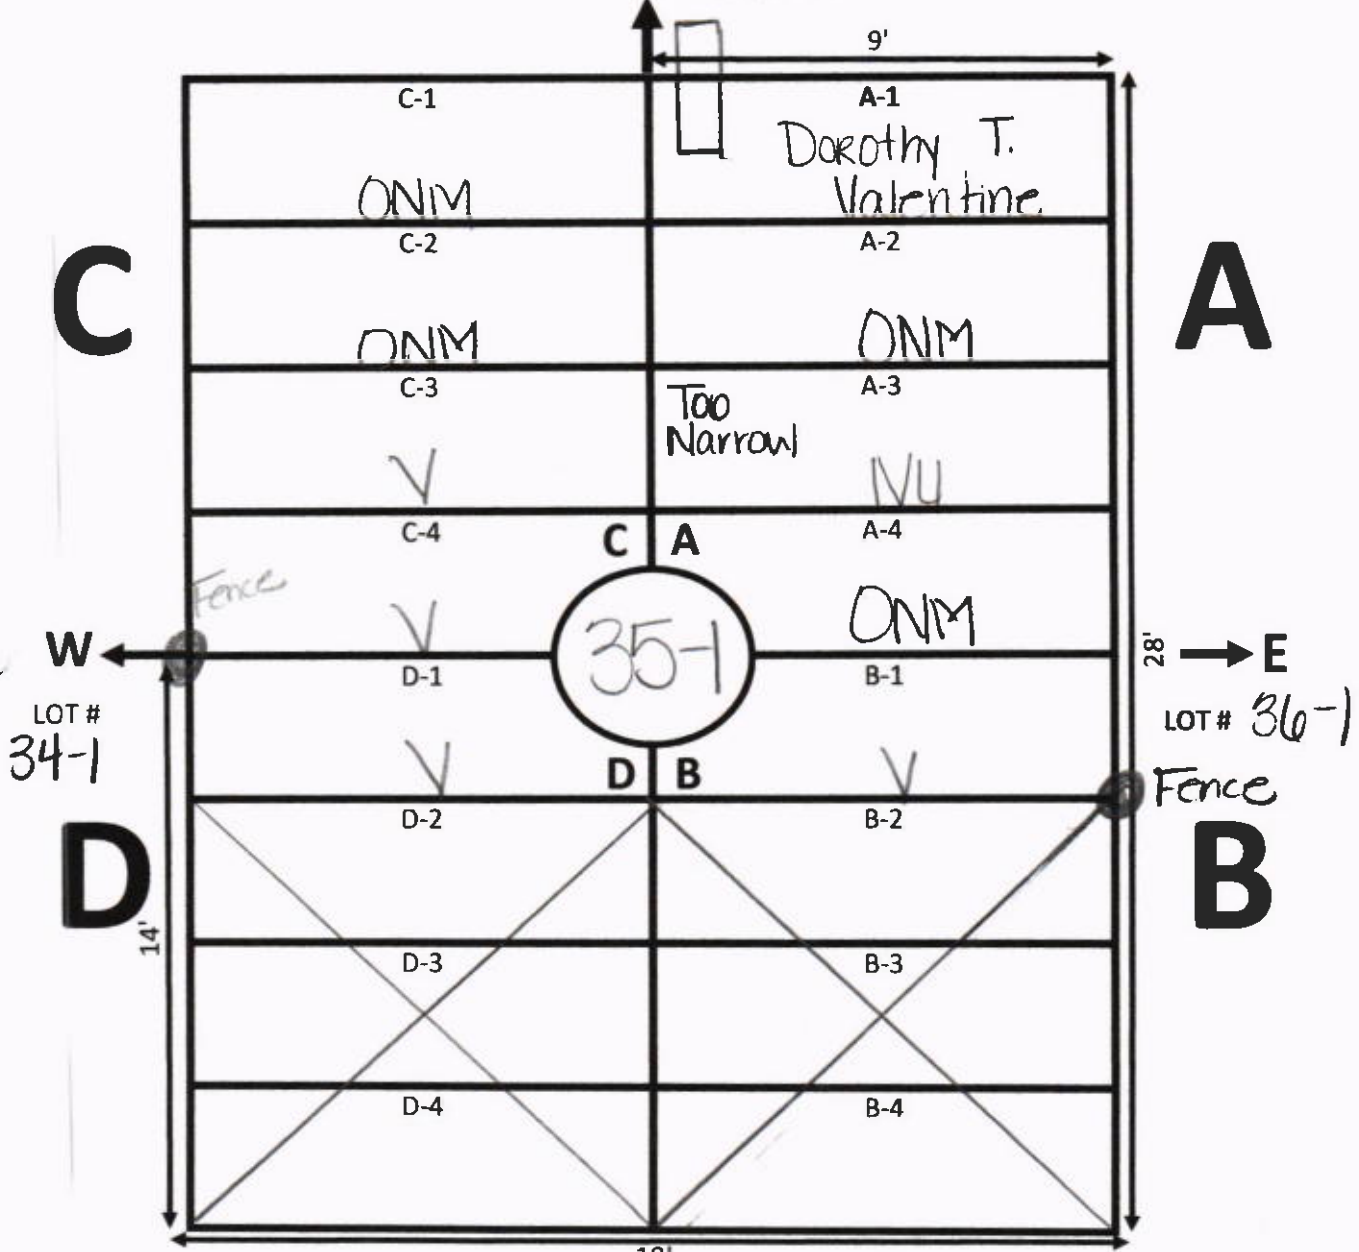

GARDEN: Trinity LOT: 34-1
 ELLIS ROAD

NOTES:

↓
 S Tree Line

GALILEE MEMORIAL GARDENS

GARDEN: Trinity LOT: 35-1

ELLIS ROAD

N Lot# 35

NOTES: