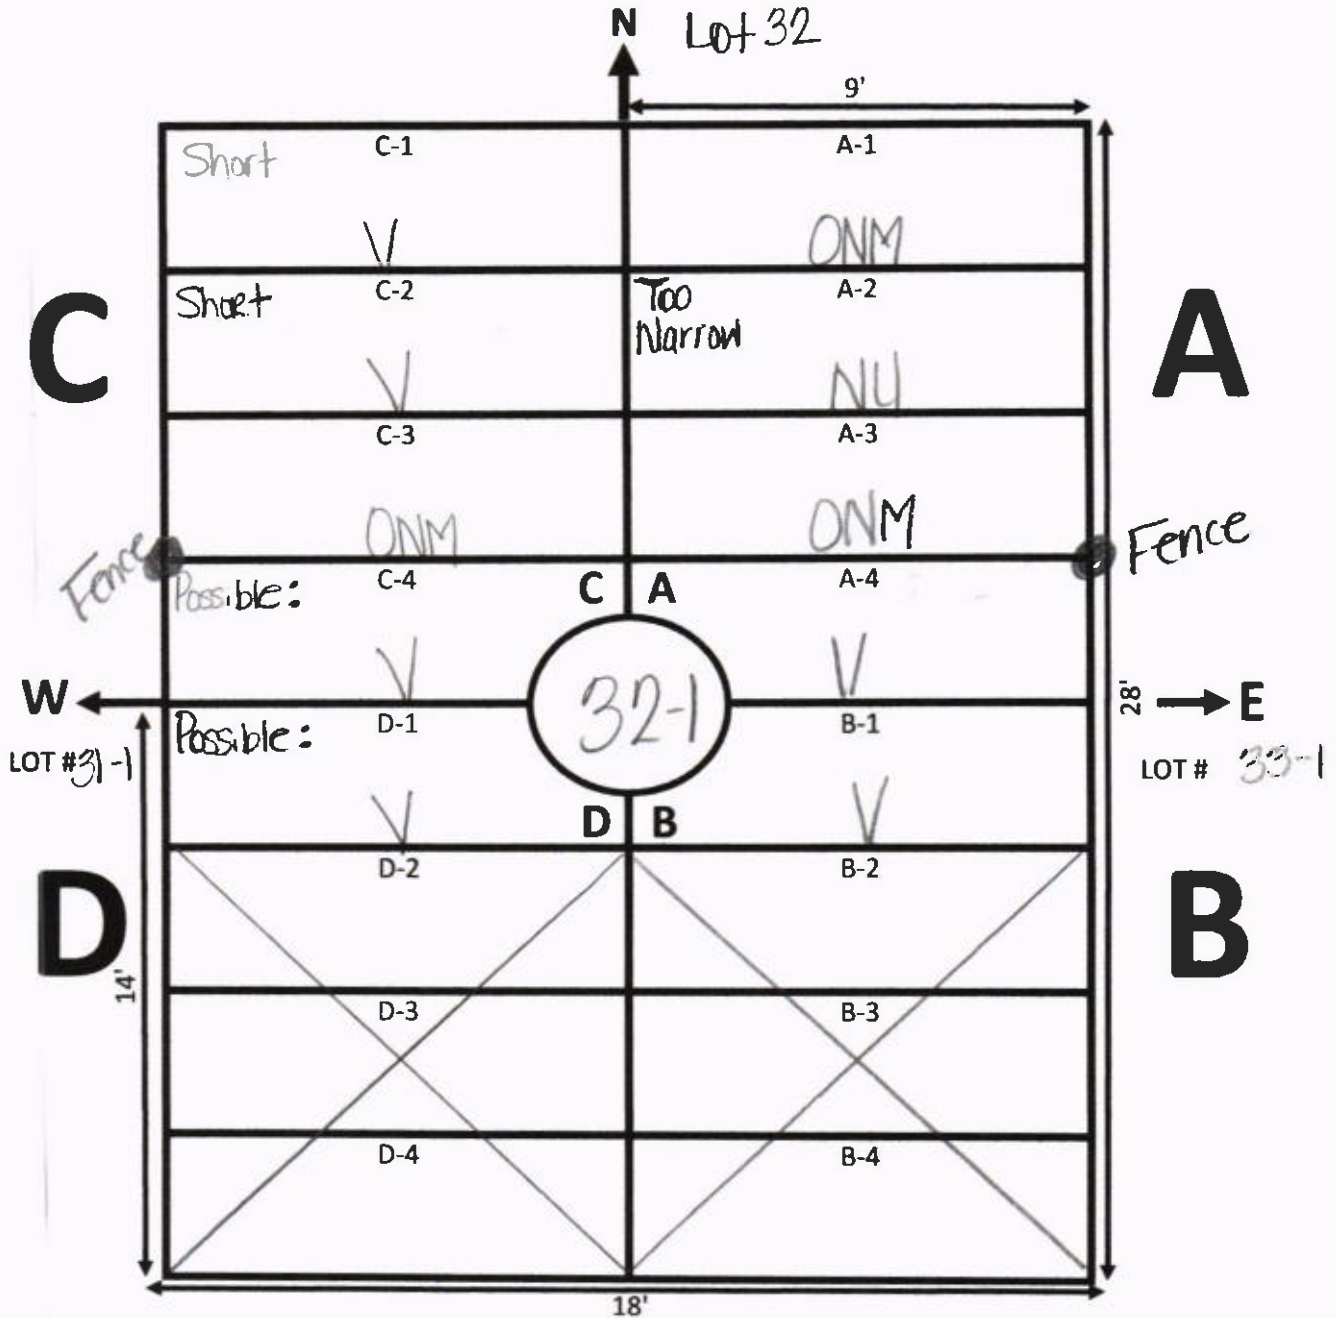

GALILEE MEMORIAL GARDENS

GARDEN: Trinity   LOT: 32-1
_____
ELLIS ROAD

NOTES:

↓
S Tree Line