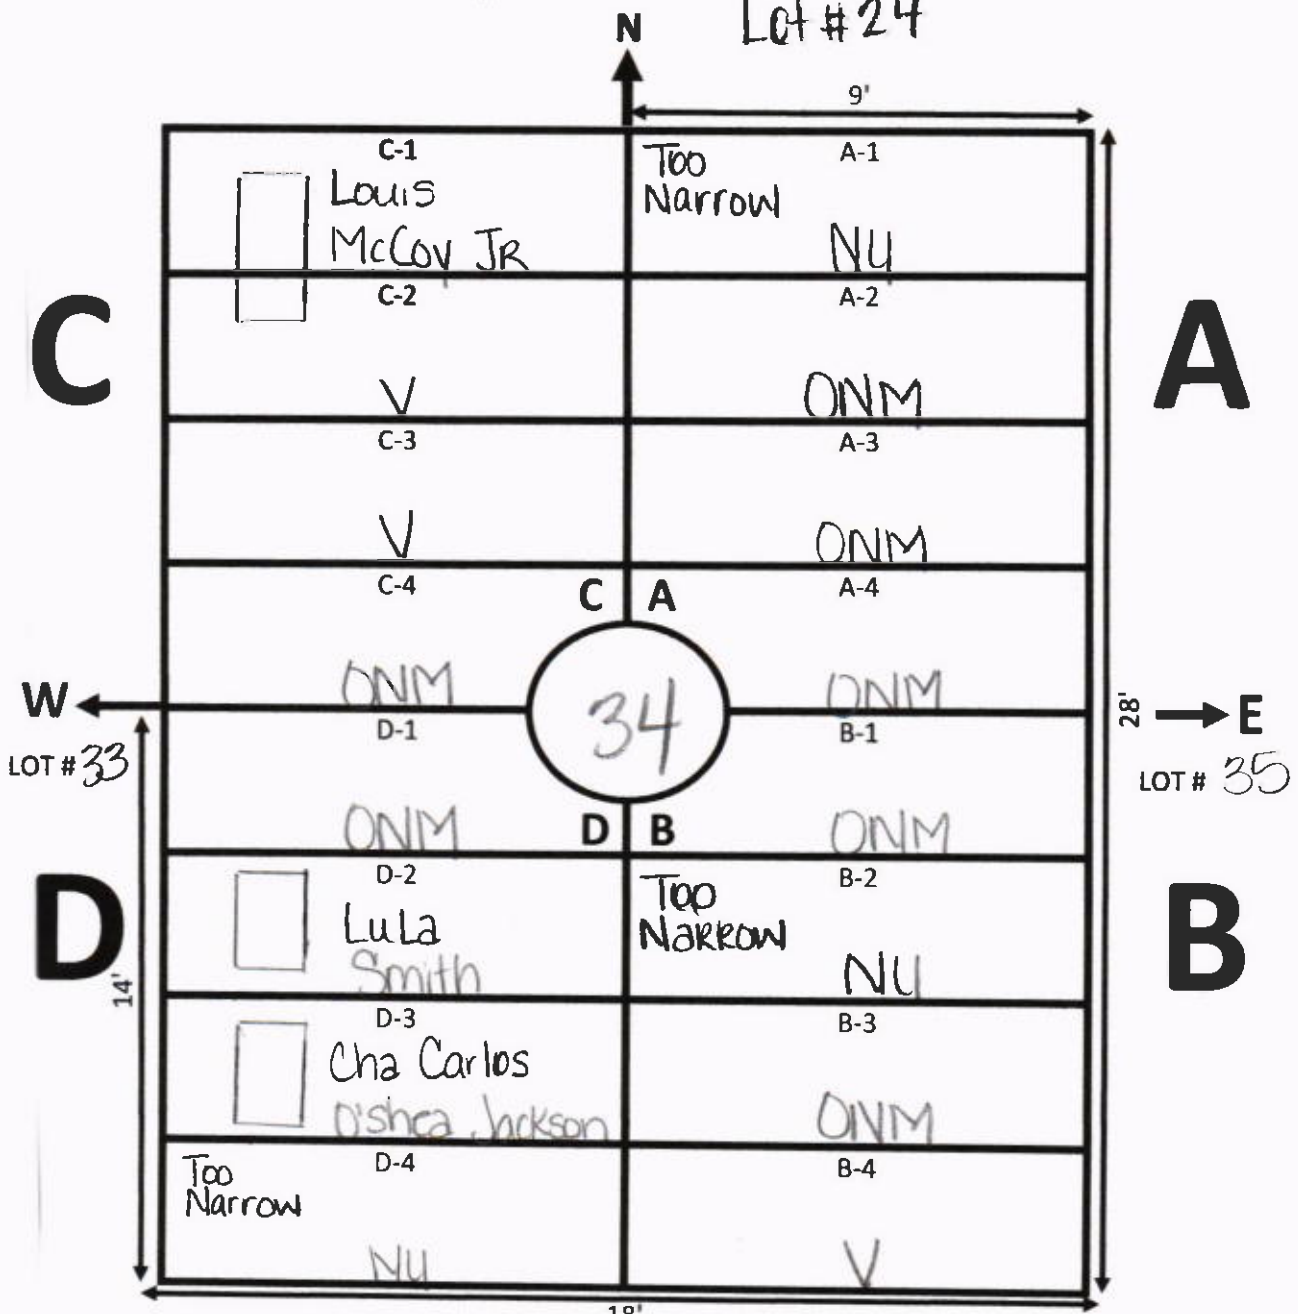

GALILEE MEMORIAL GARDENS

GARDEN: Trinity   LOT: 34

ELLIS ROAD

Lot #24

NOTES:

↓
S   Lot # 34-1