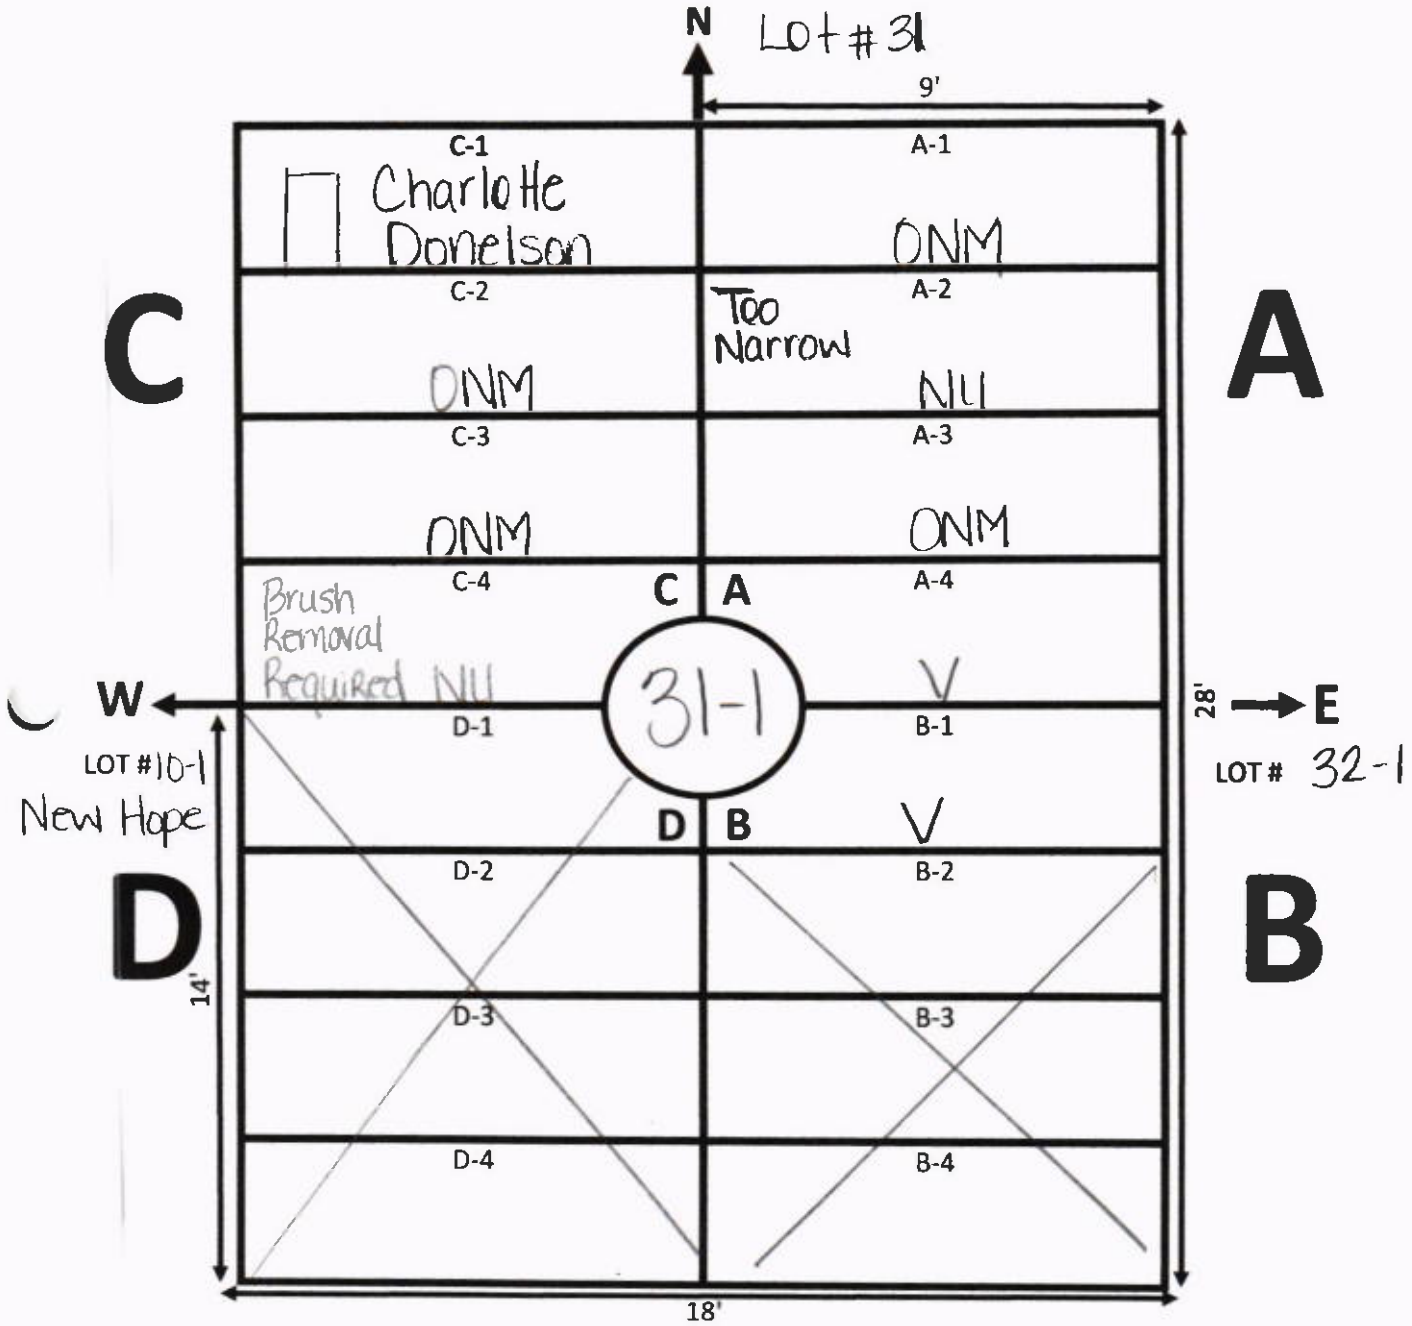

GARDEN: Trinity LOT: 40

 ELLIS ROAD

GALILEE MEMORIAL GARDENS

GARDEN: Trinity LOT: 31-1

 ELLIS ROAD

NOTES:
 ① C-4 Usable with light Brush removal
 ↓
 S - Tree Line

GALILEE MEMORIAL GARDENS

GARDEN: Trinity LOT: 32-1