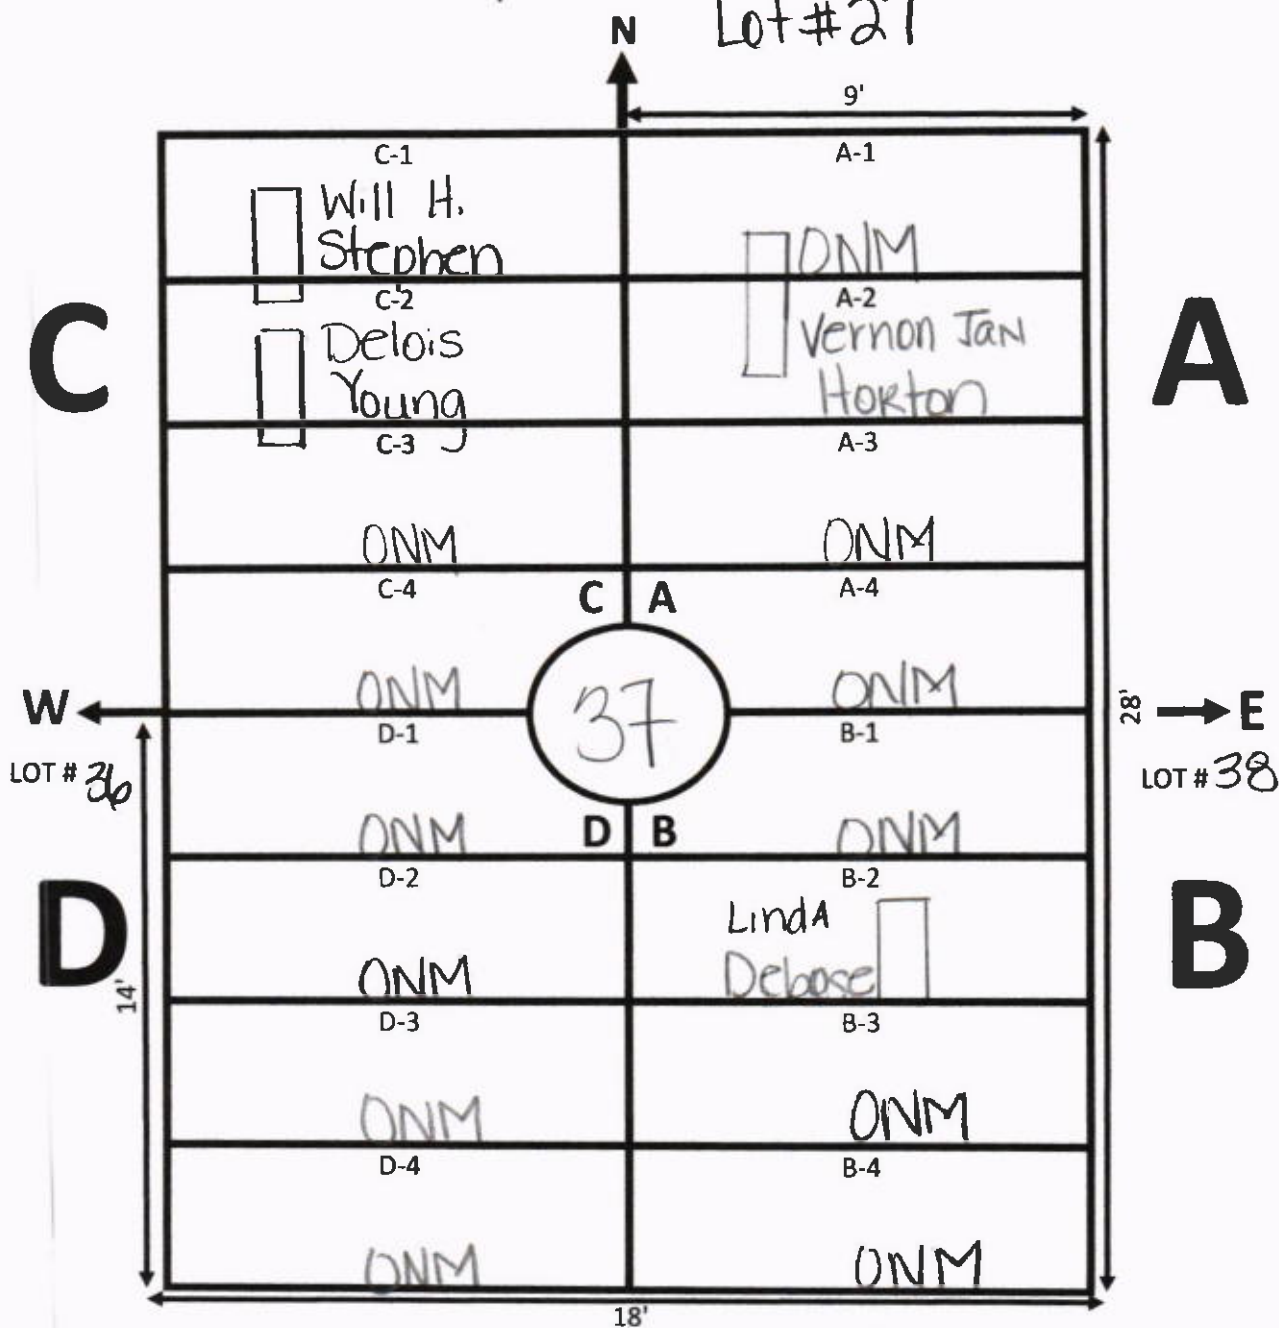

GALILEE MEMORIAL GARDENS

GARDEN: Trinity   LOT: 37

ELLIS ROAD

Lot #27

① B 2 Marker is in center of Body.

NOTES:

Lot # 37-1