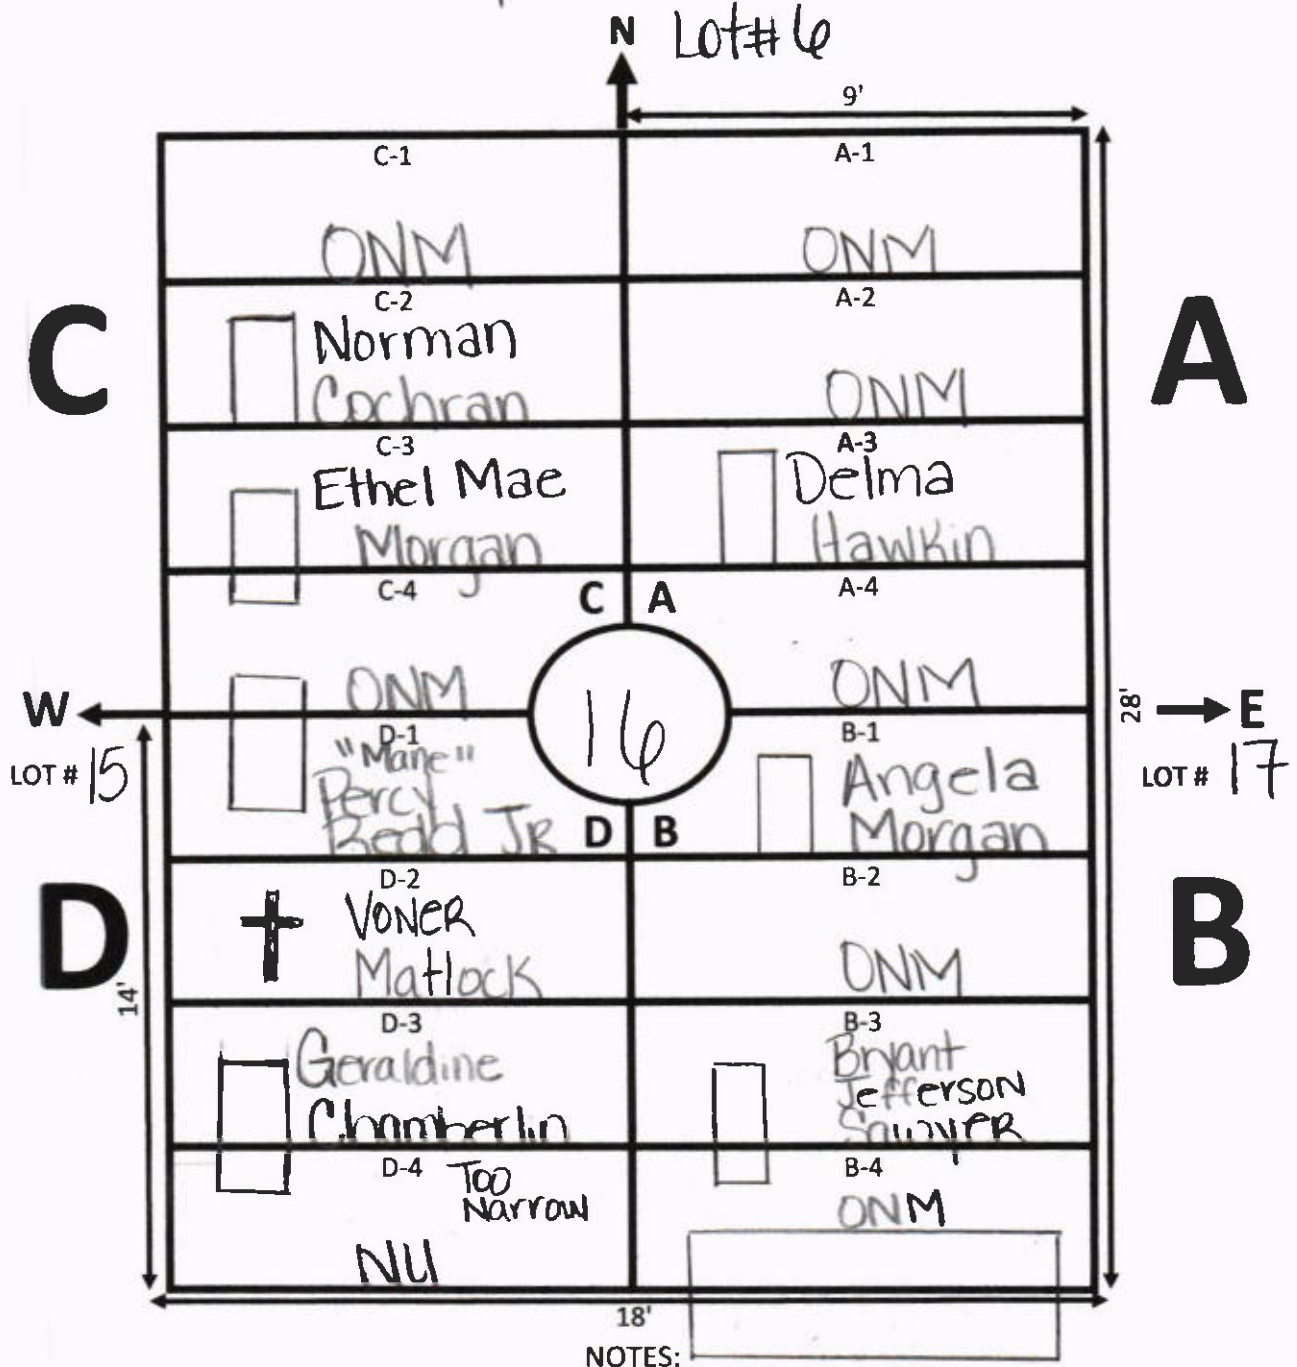

GALILEE MEMORIAL GARDENS

GARDEN: Trinity LOT: 15

 ELLIS ROAD

① D-2 - Marker Only
 no interment

GALILEE MEMORIAL GARDENS

GARDEN: Trinity LOT: 16
 ELLIS ROAD

- ① D-2 identified by Sister ↓
 as VONER Matlock S
 2011/exhumed from Lot 26
 unknown location &
 recorded as Paradise 92.