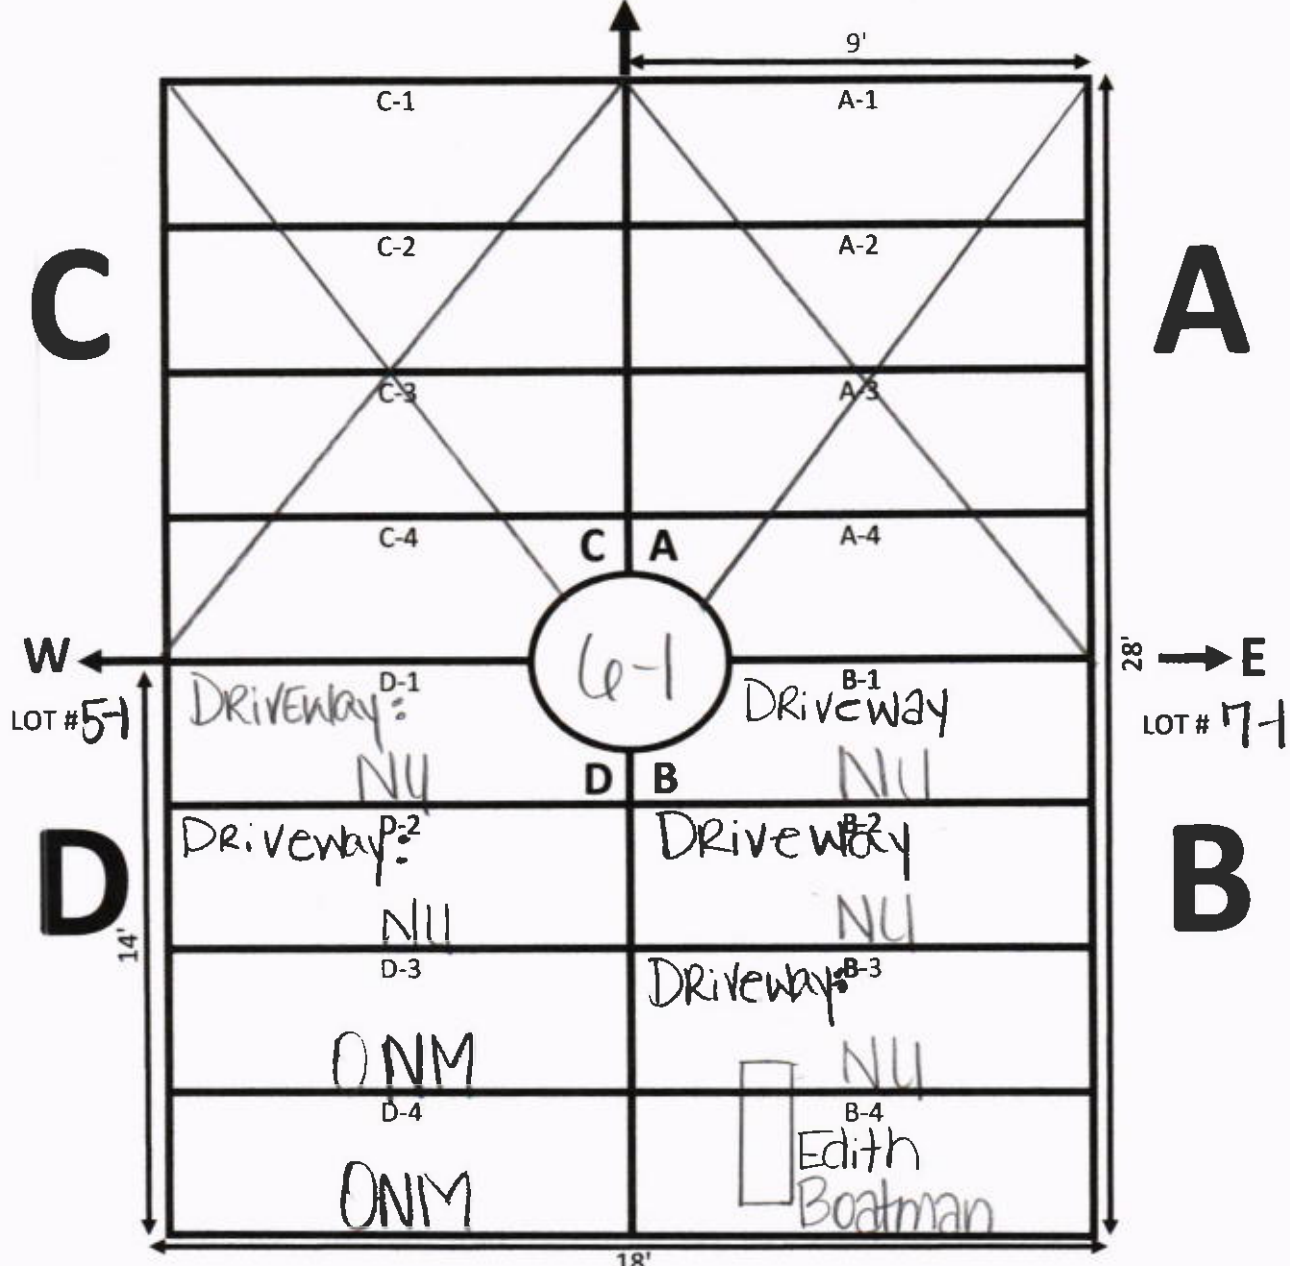

GALILEE MEMORIAL GARDENS

GARDEN: Trinity   LOT: 6-1

ELLIS ROAD
N Driveway

NOTES:

↓
§ Lot 6