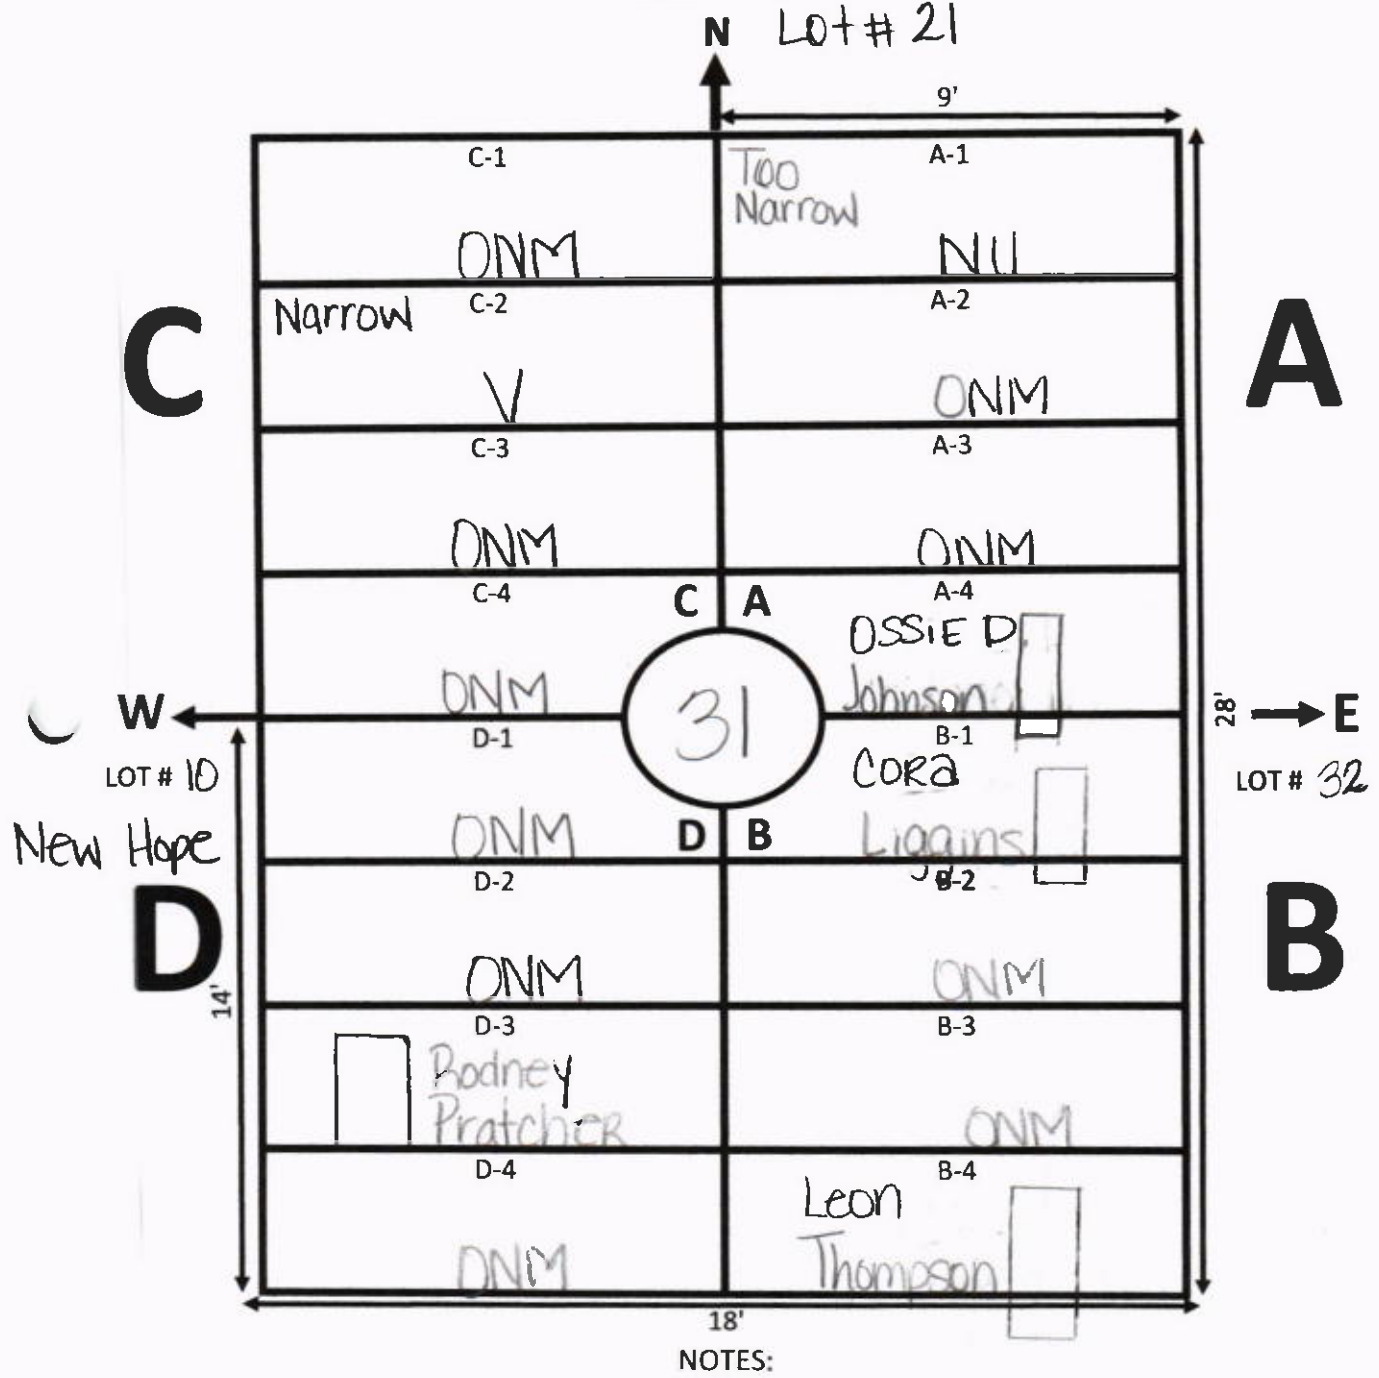

GALILEE MEMORIAL GARDENS

GARDEN: Trinity   LOT: 31
ELLIS ROAD

NOTES:
↓
S Lot # 31-1

① A-4, B-1, B-4
Markers are
over 1/2 - 3/4
to the feet of burial.