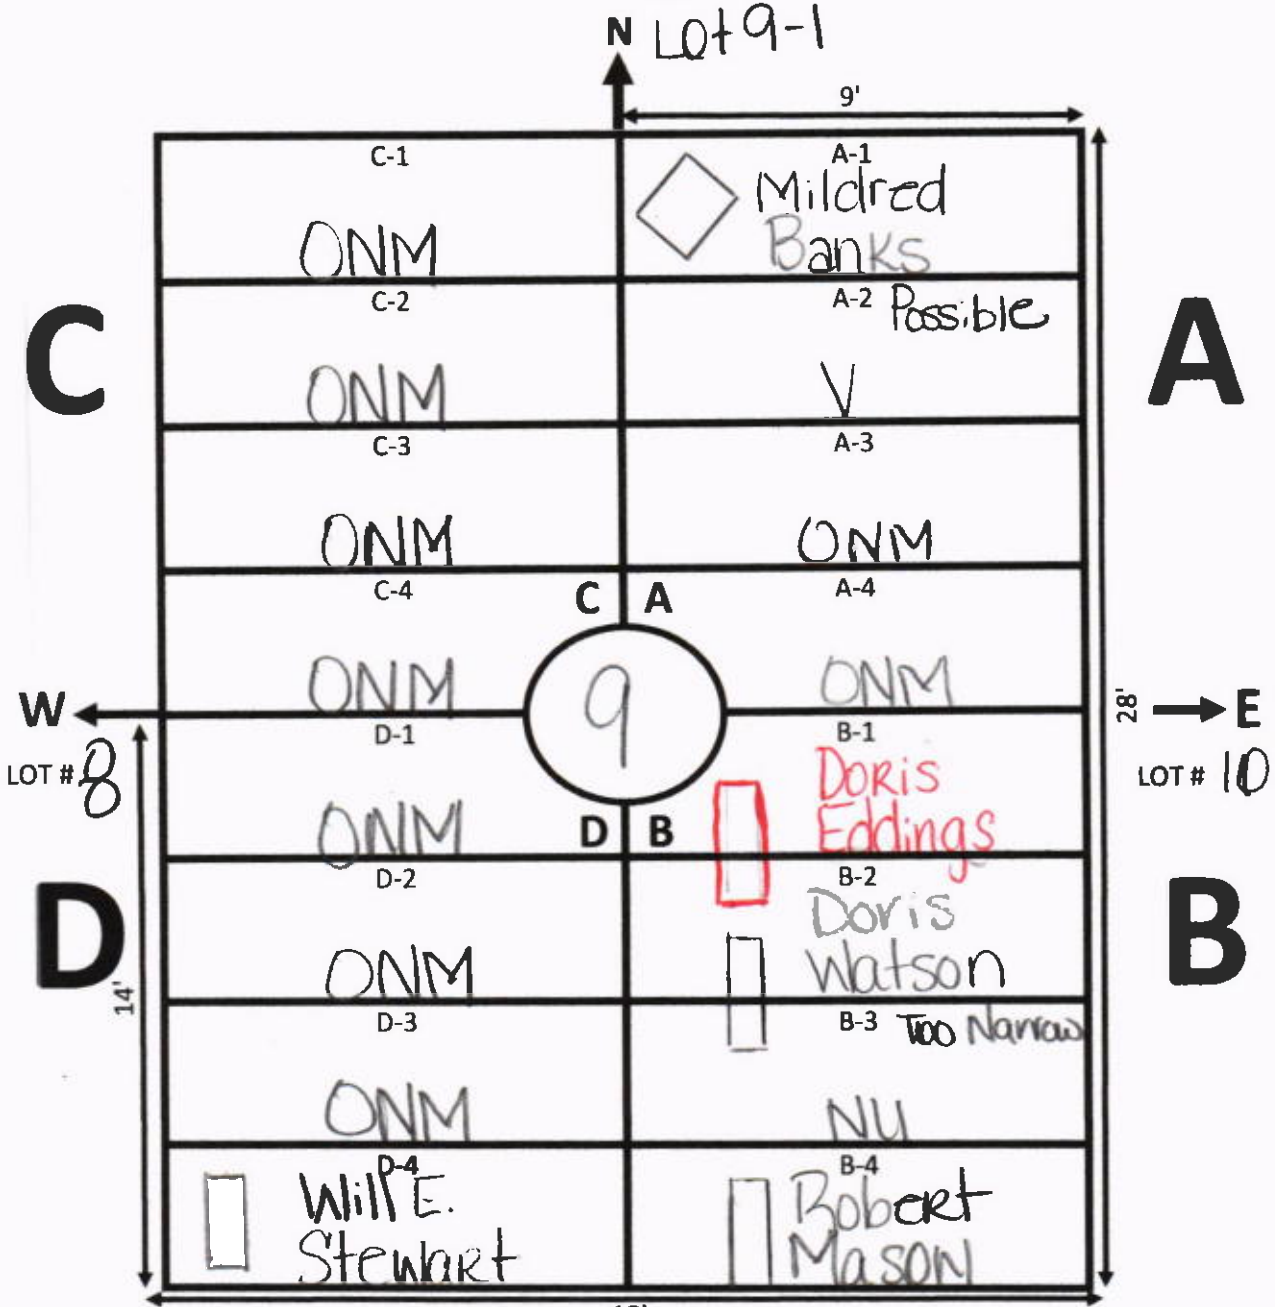

GALILEE MEMORIAL GARDENS

GARDEN: Trinity   LOT: 9
_____
ELLIS ROAD

NOTES:

18'
↓
S   Lot # 19

- ① All marker is crooked need reset.
- ② B-1 Marker only No interment