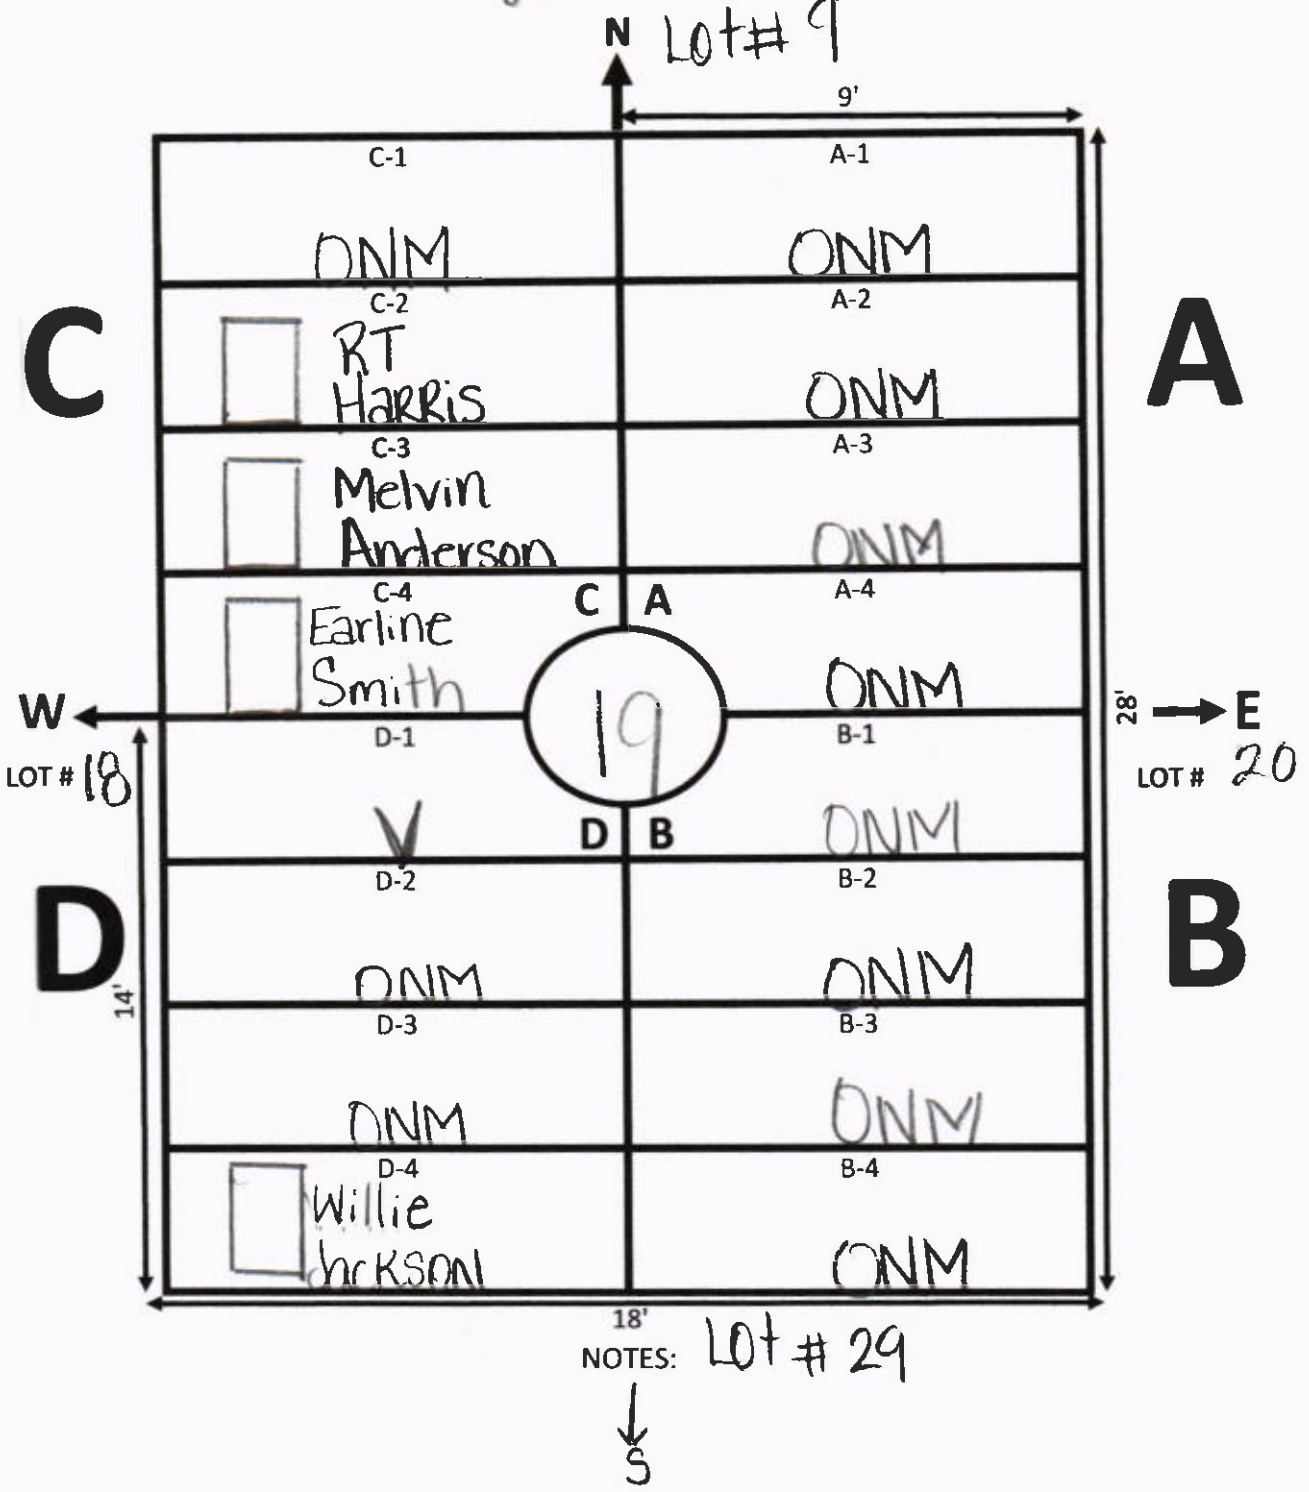

GALILEE MEMORIAL GARDENS

GARDEN: Trinity   LOT: 19
ELLIS ROAD