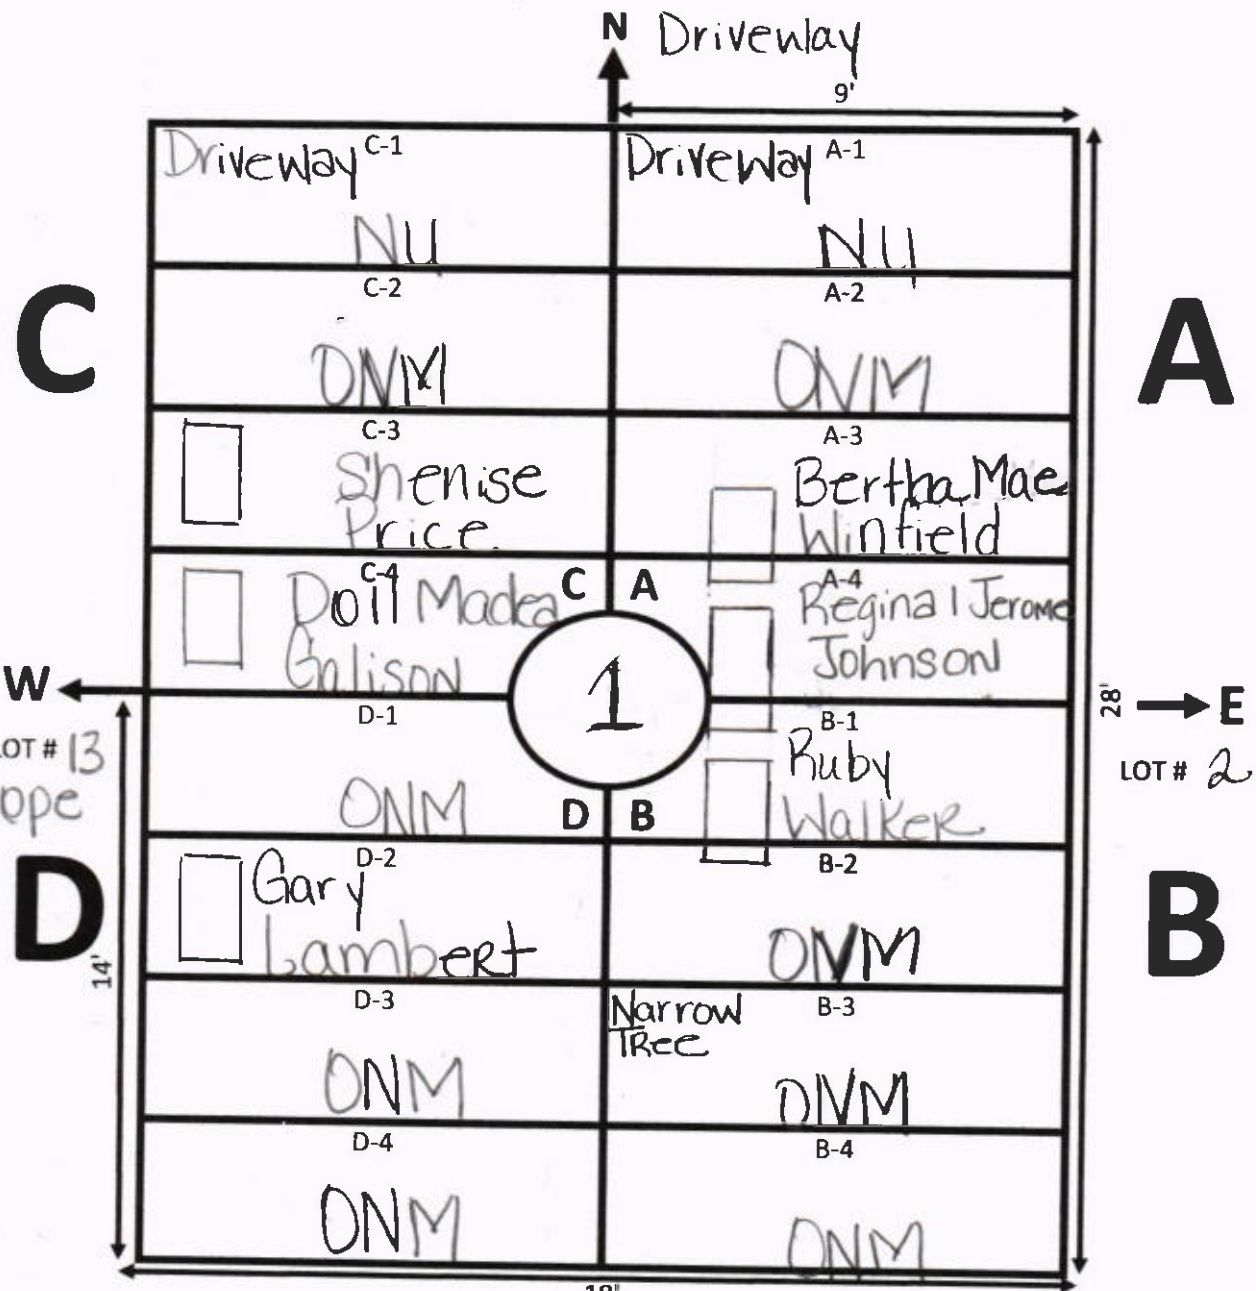

GALILEE MEMORIAL GARDENS

GARDEN: Trinity LOT: 1

 ELLIS ROAD

NOTES:

LOT # 13
New Hope

28' → E
LOT # 2

GALILEE MEMORIAL GARDENS

GARDEN: Trinity LOT: 2