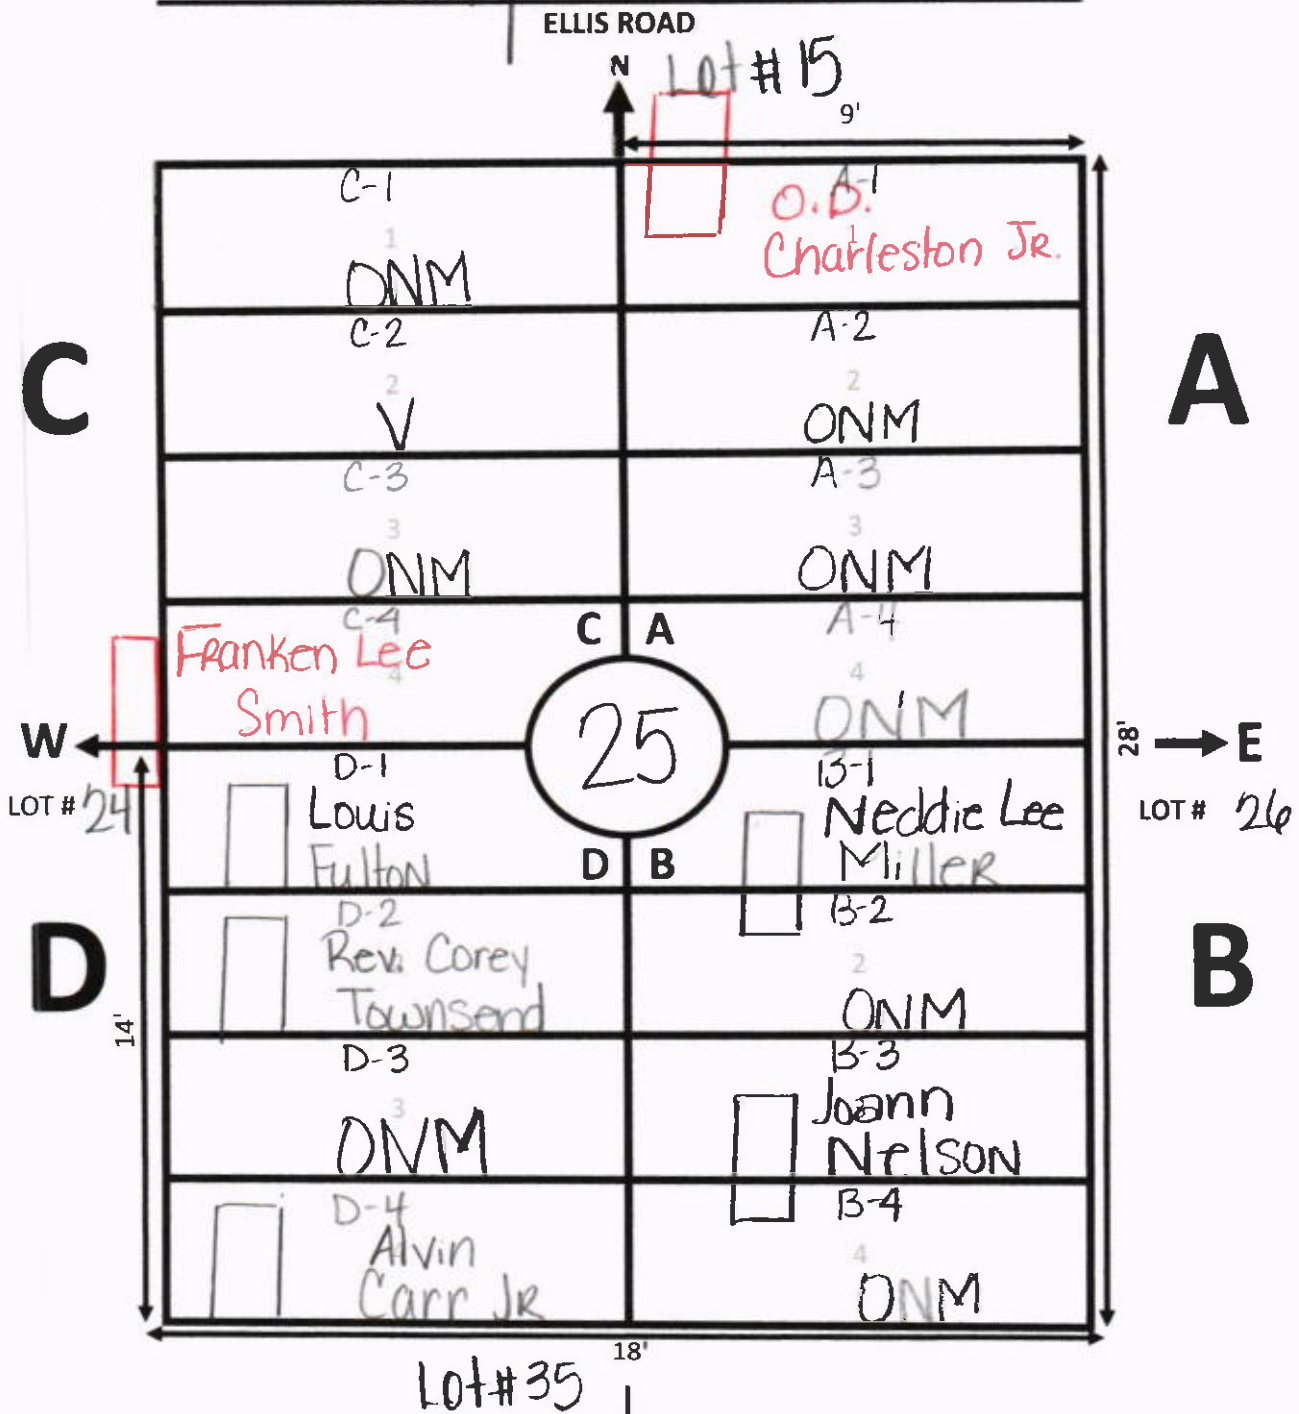

NOTES:

Lot # 33

GALILEE MEMORIAL GARDENS

GARDEN: Trinity LOT: 24

 ELLIS ROAD

① A-2 Marker Only
 No Internment

GALILEE MEMORIAL GARDENS

GARDEN: Trinity LOT: 25