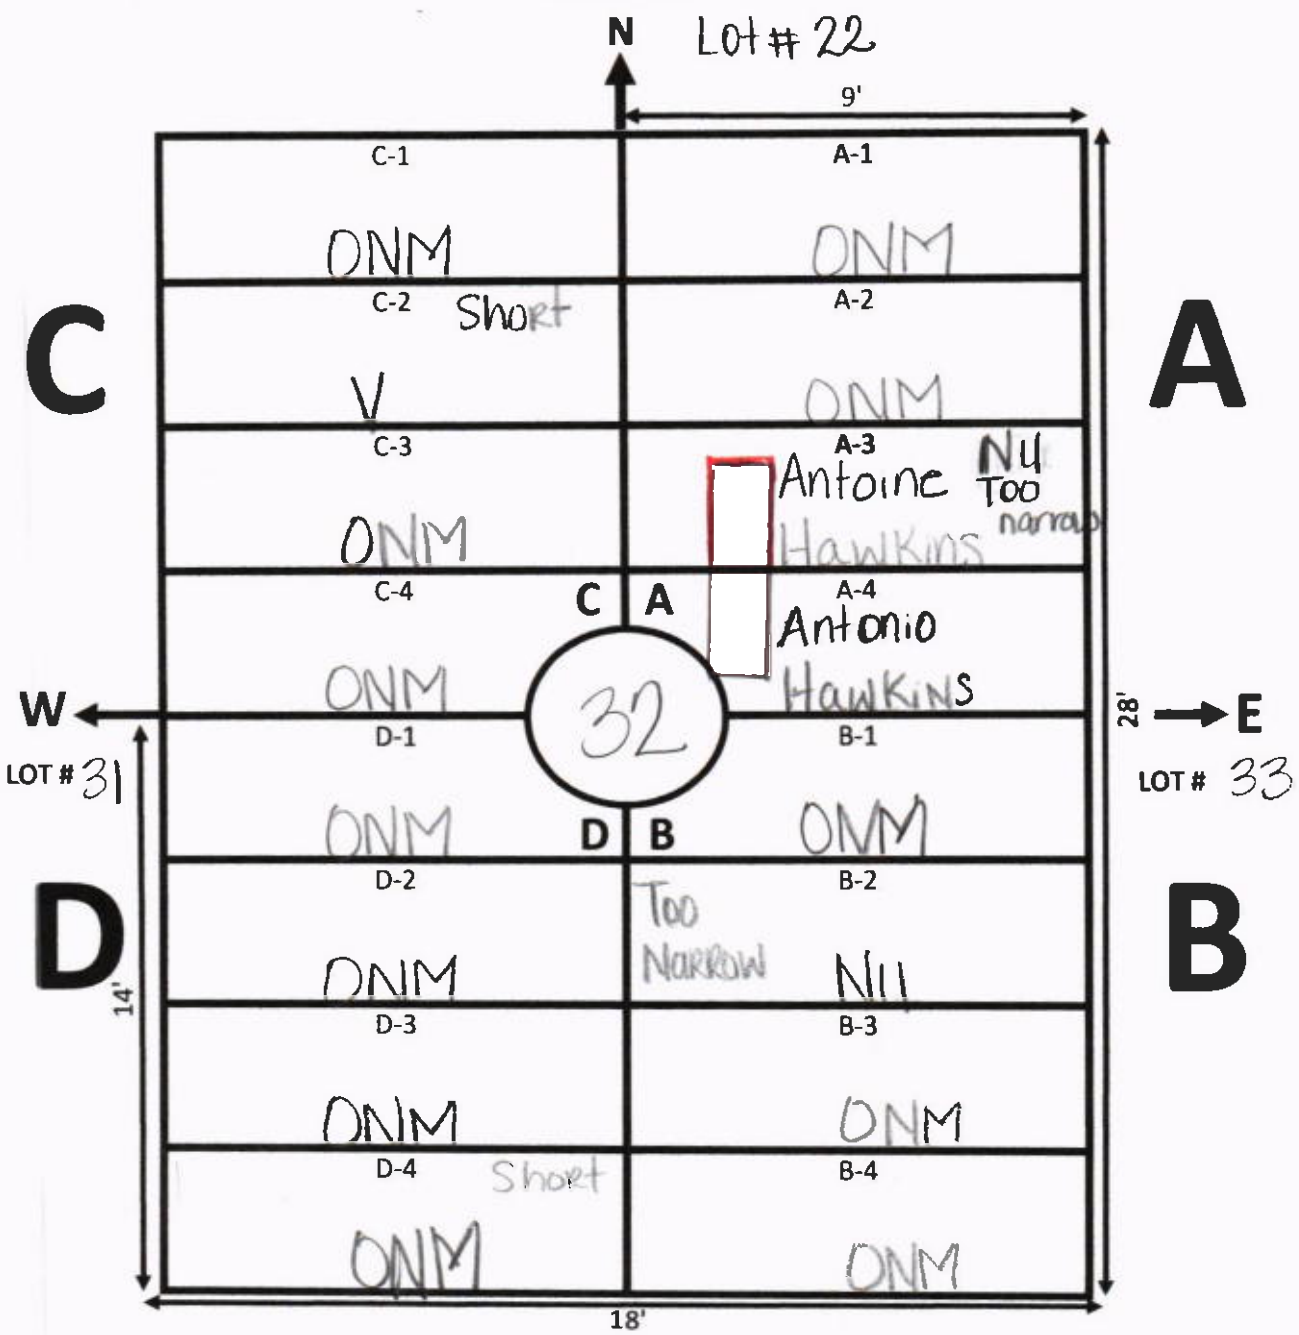

GALILEE MEMORIAL GARDENS

GARDEN: Trinity   LOT: 32
_____
ELLIS ROAD

NOTES:
↓ Lot # 32-1

- ① A-3, No date of death
- Too narrow A-4 is in center of 2 Spaces