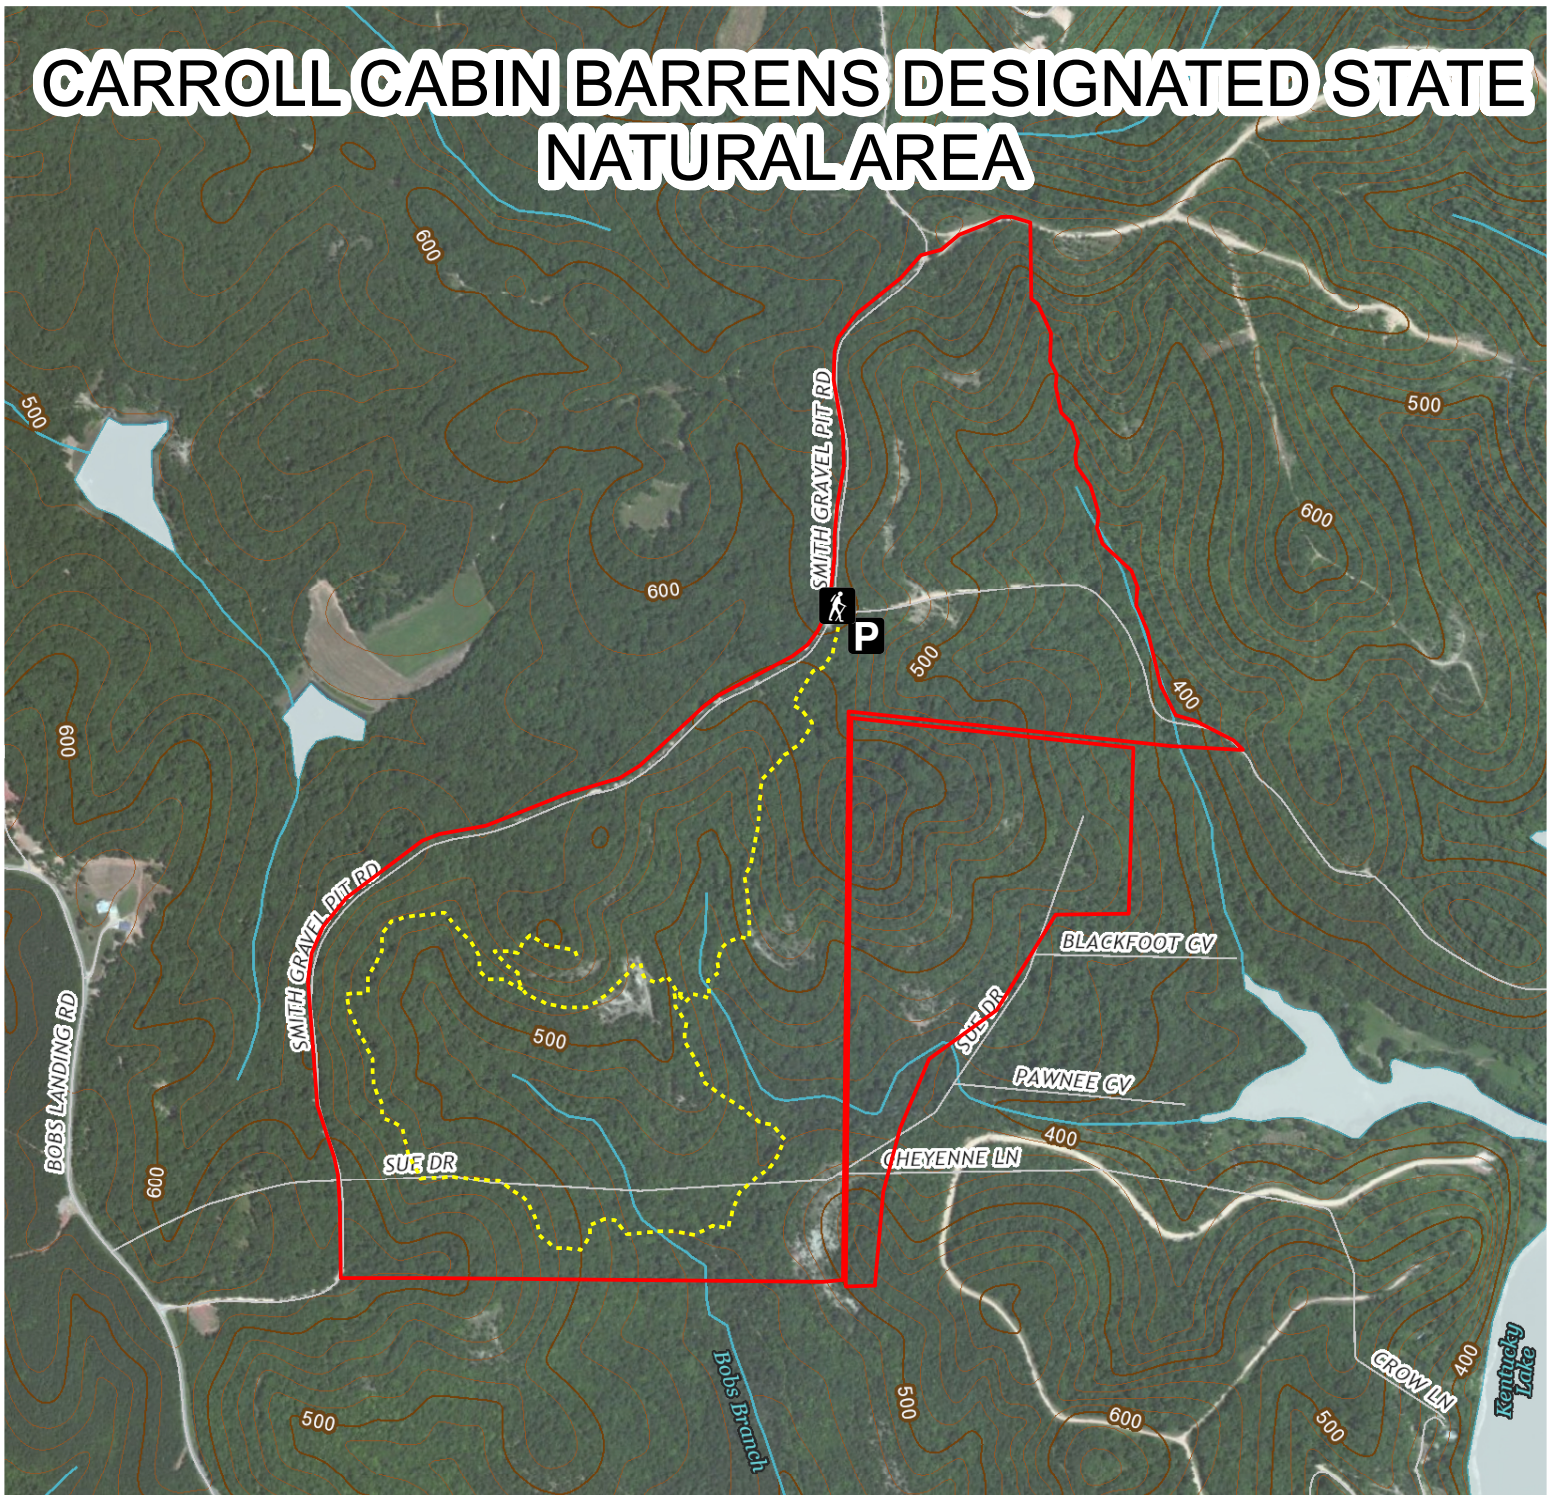

CARROLL CABIN BARRENS DESIGNATED STATE NATURAL AREA

1 inch = 917 feet
1:11,000

- P** Parking
- Trail Head

Trails

Natural Area Boundaries

(615) 532-0431