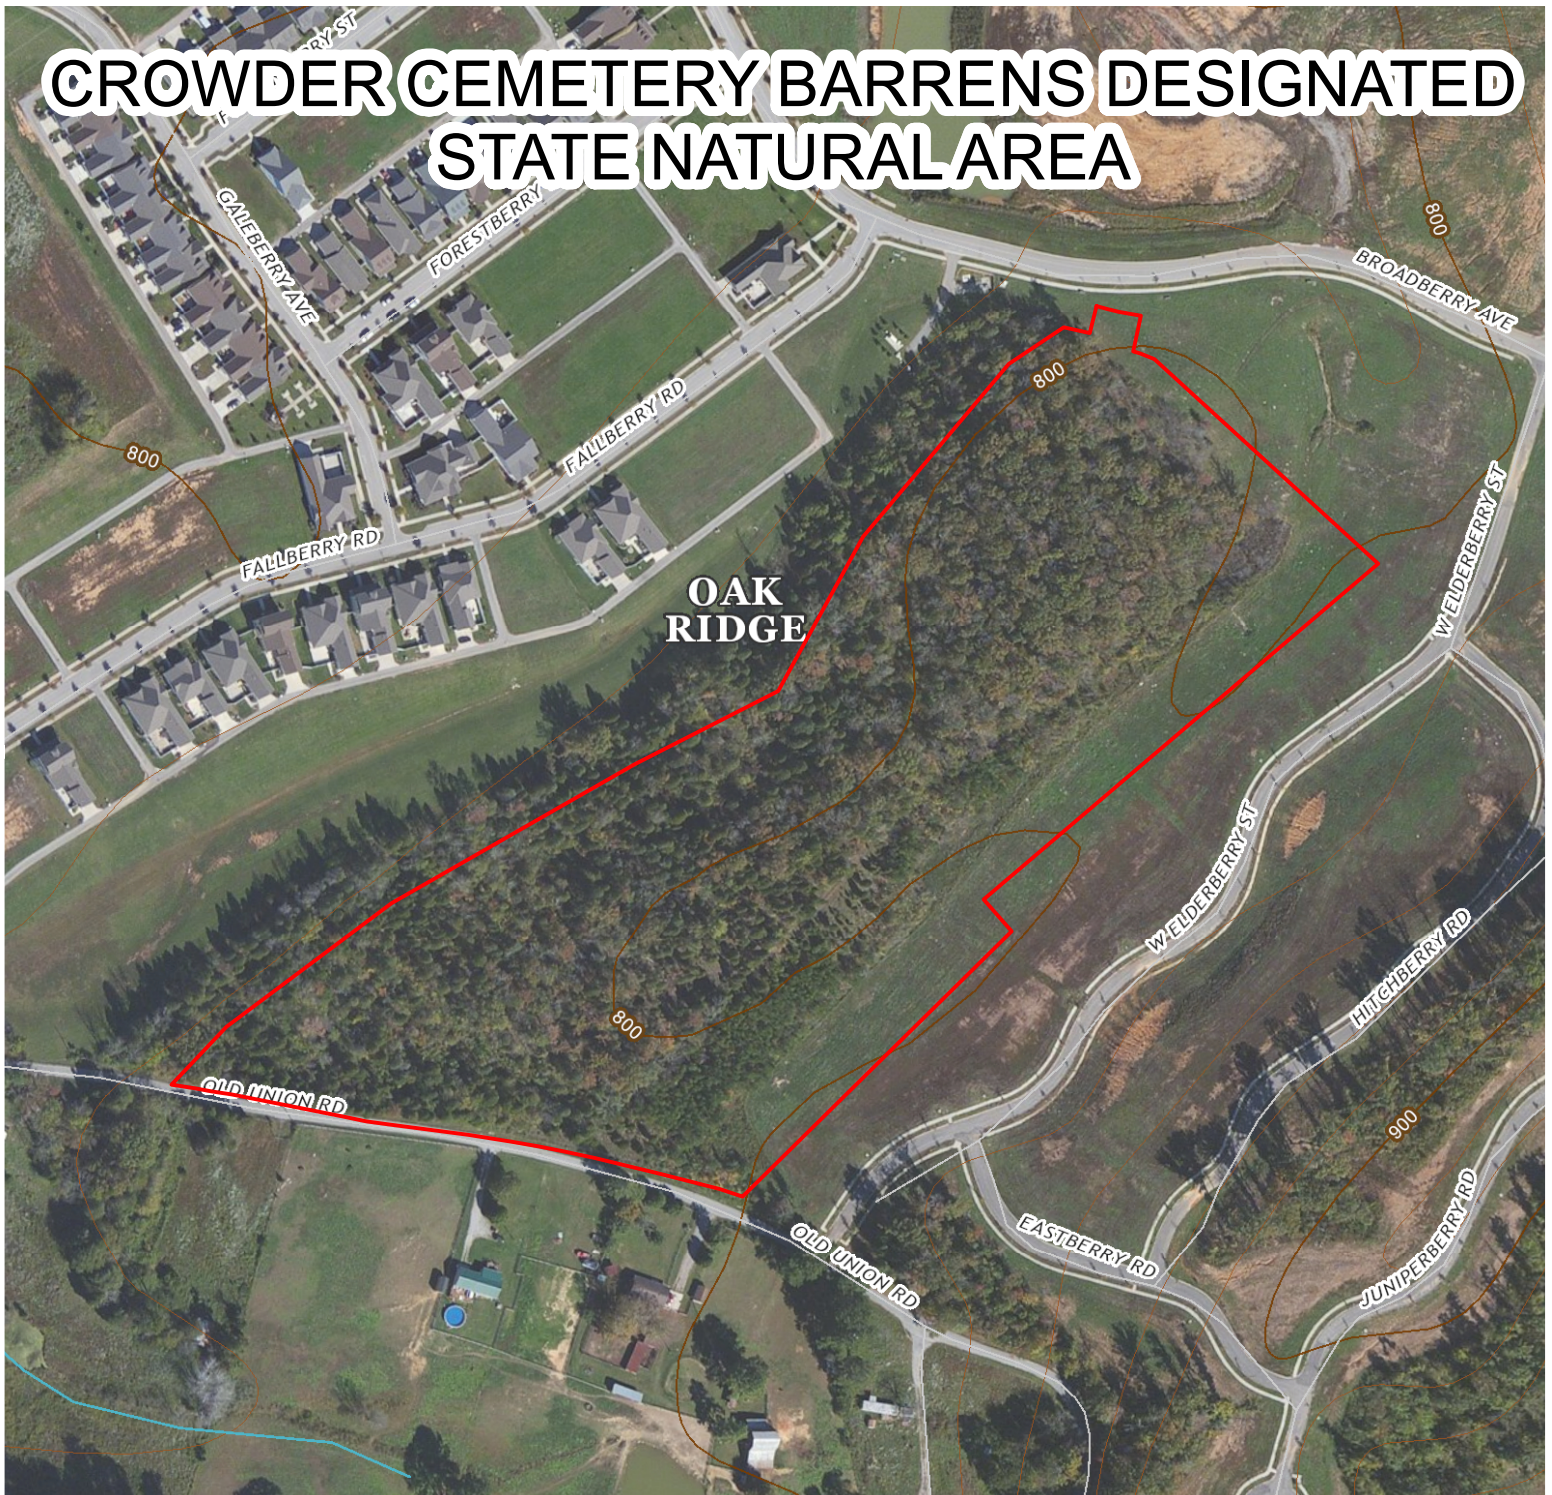

CROWDER CEMETERY BARRENS DESIGNATED STATE NATURAL AREA

1 inch = 250 feet
1:3,000

-  Parking
-  Trail Head
-  Trails

 Natural Area Boundaries

(615) 532-0431