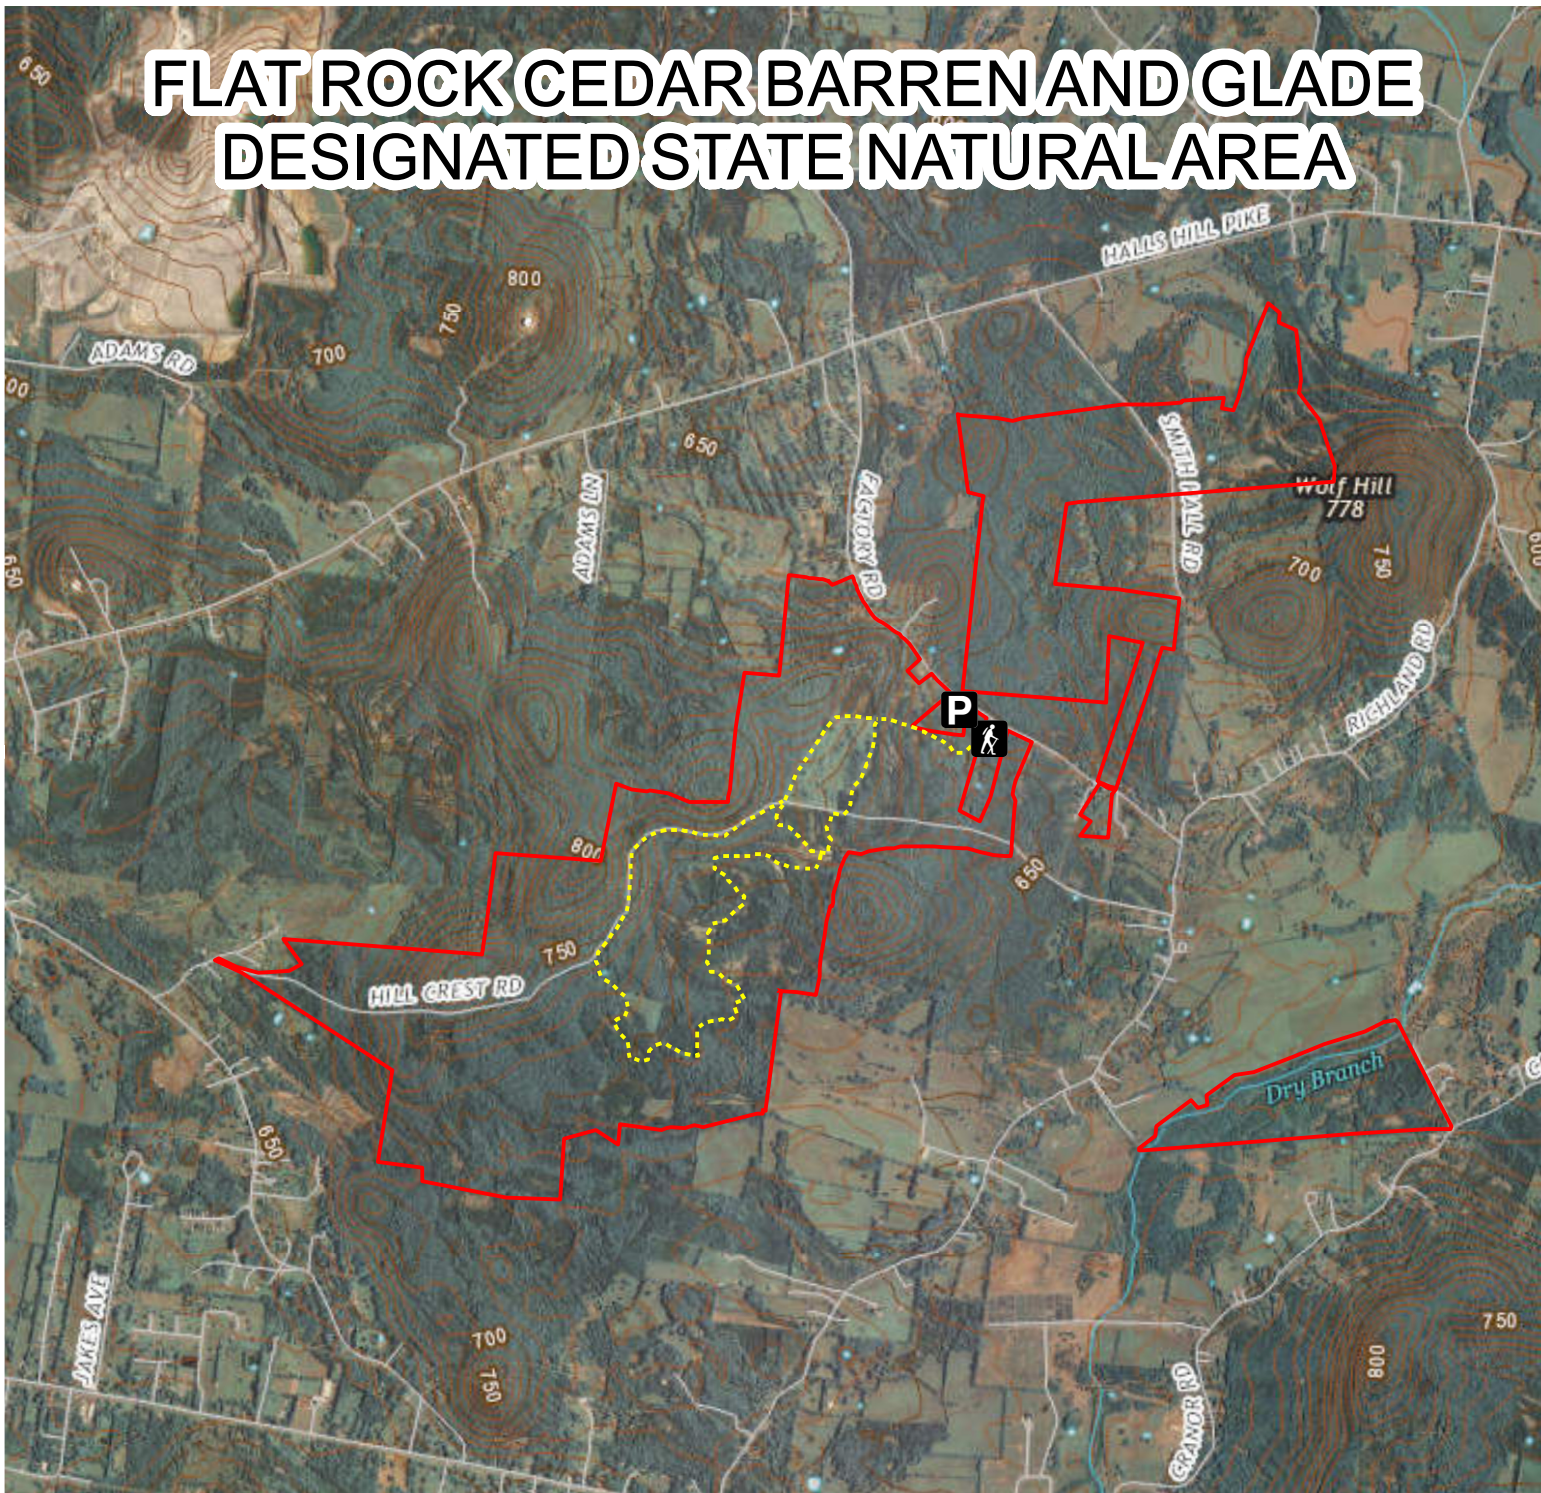

FLAT ROCK CEDAR BARREN AND GLADE DESIGNATED STATE NATURAL AREA

1 inch = 2,333 feet
1:28,000

P Parking

 Trail Head

 Trails

 Natural Area Boundaries

(615) 532-0431