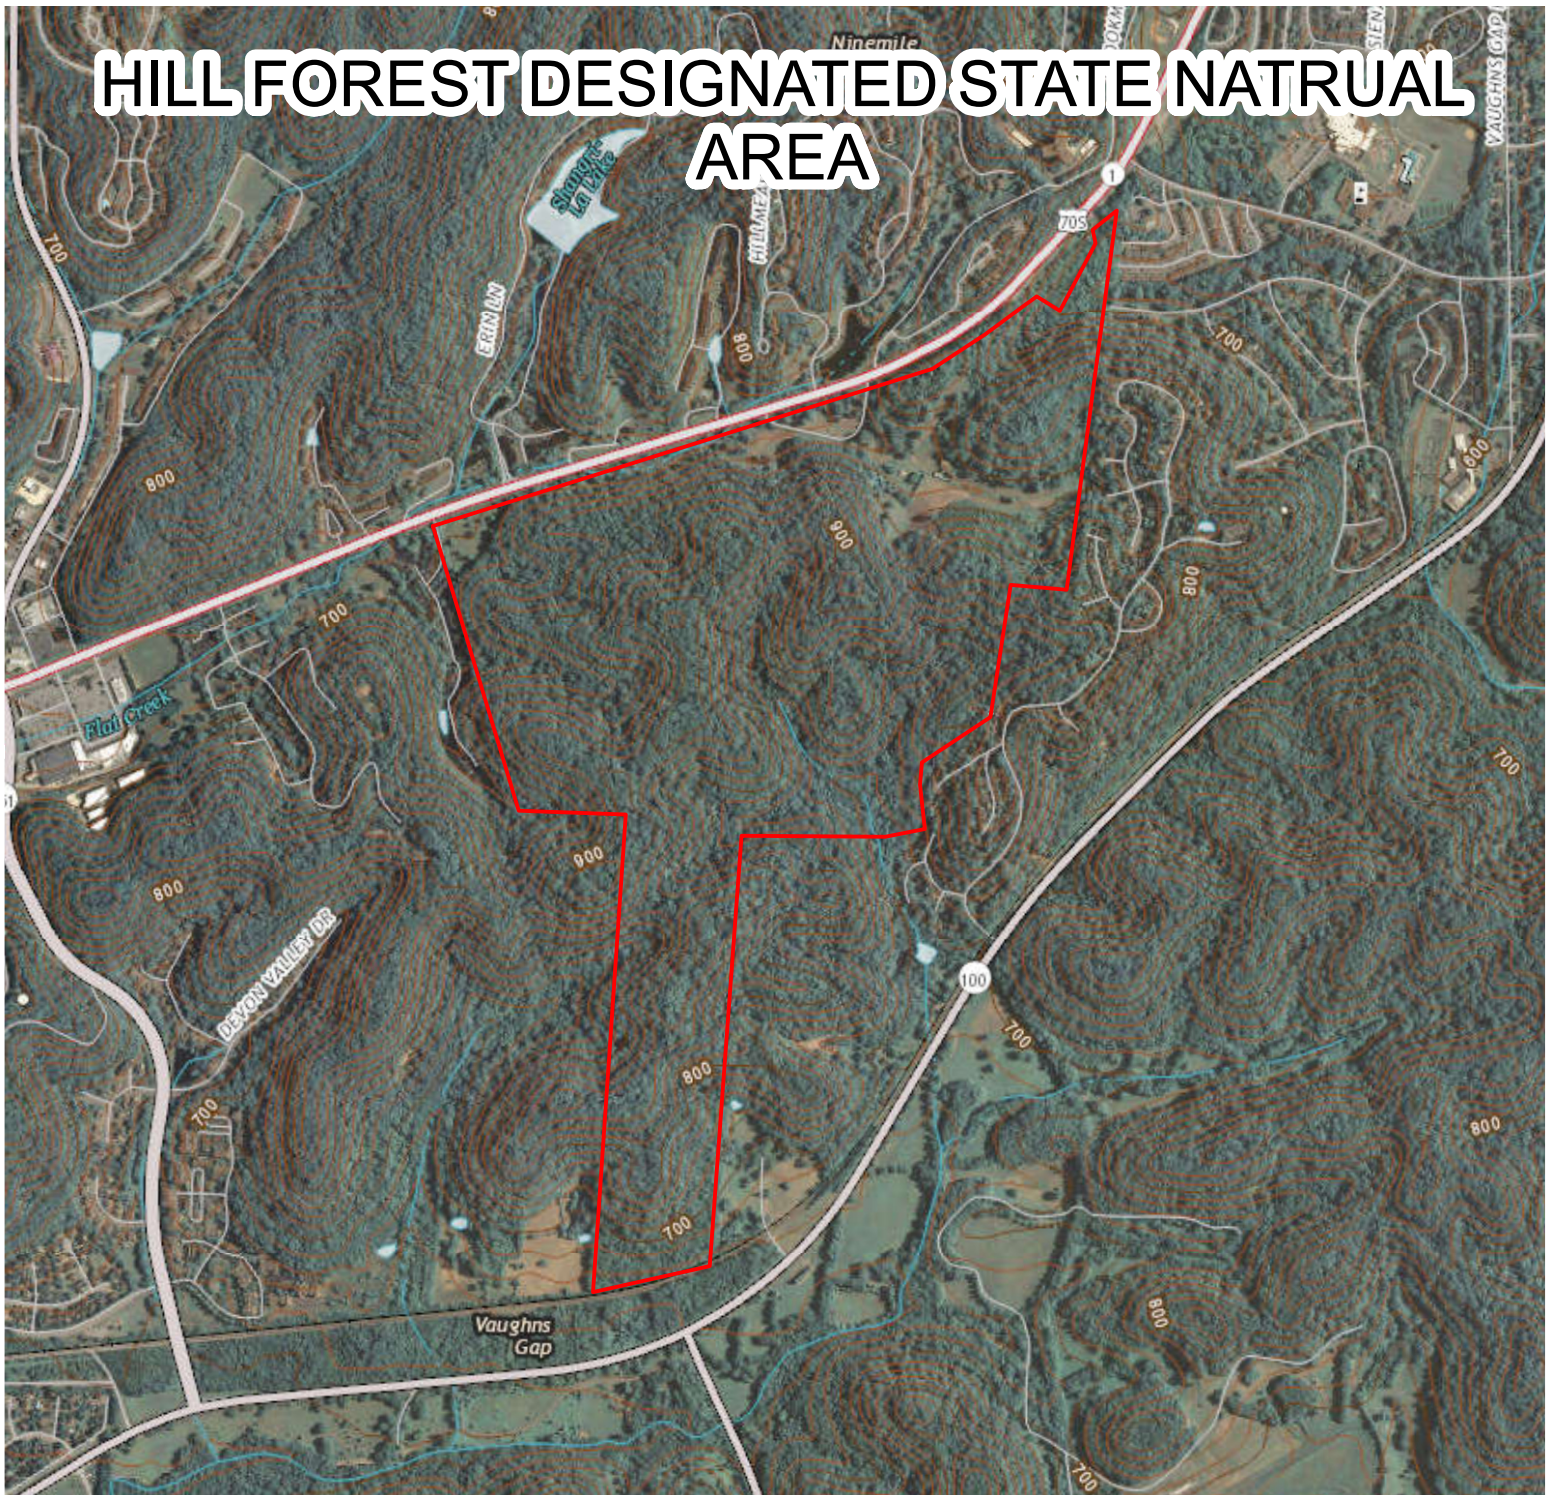

HILL FOREST DESIGNATED STATE NATURAL AREA

1 inch = 1,333 feet
1:16,000

(615) 532-0431

-  Parking
-  Trail Head
-  Trails
-  Natural Area Boundaries