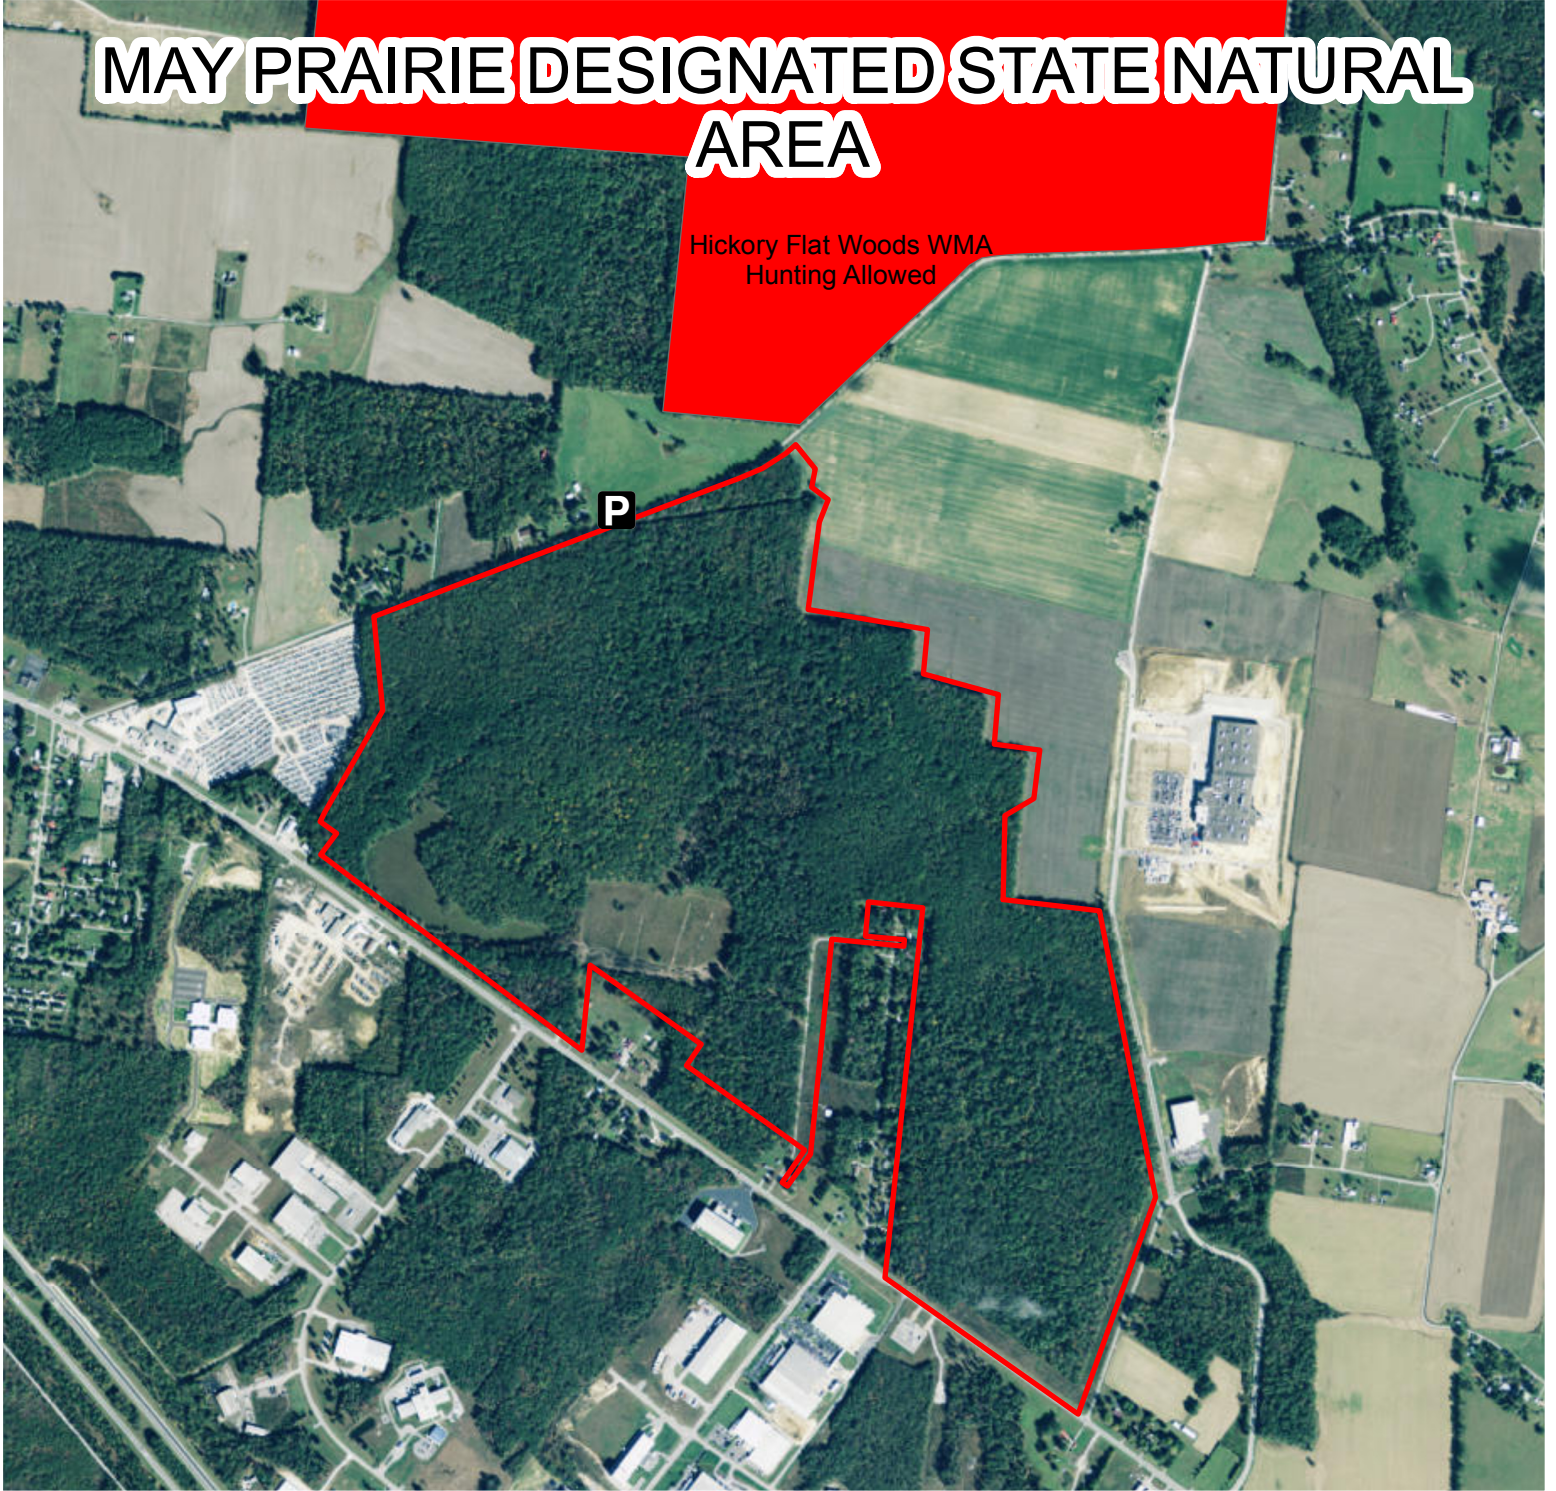

MAY PRAIRIE DESIGNATED STATE NATURAL AREA

Hickory Flat Woods WMA
Hunting Allowed

1 inch = 1,458 feet
1:17,500

(615) 532-0431

-  Natural Area Boundaries
-  Parking
-  Trail Head