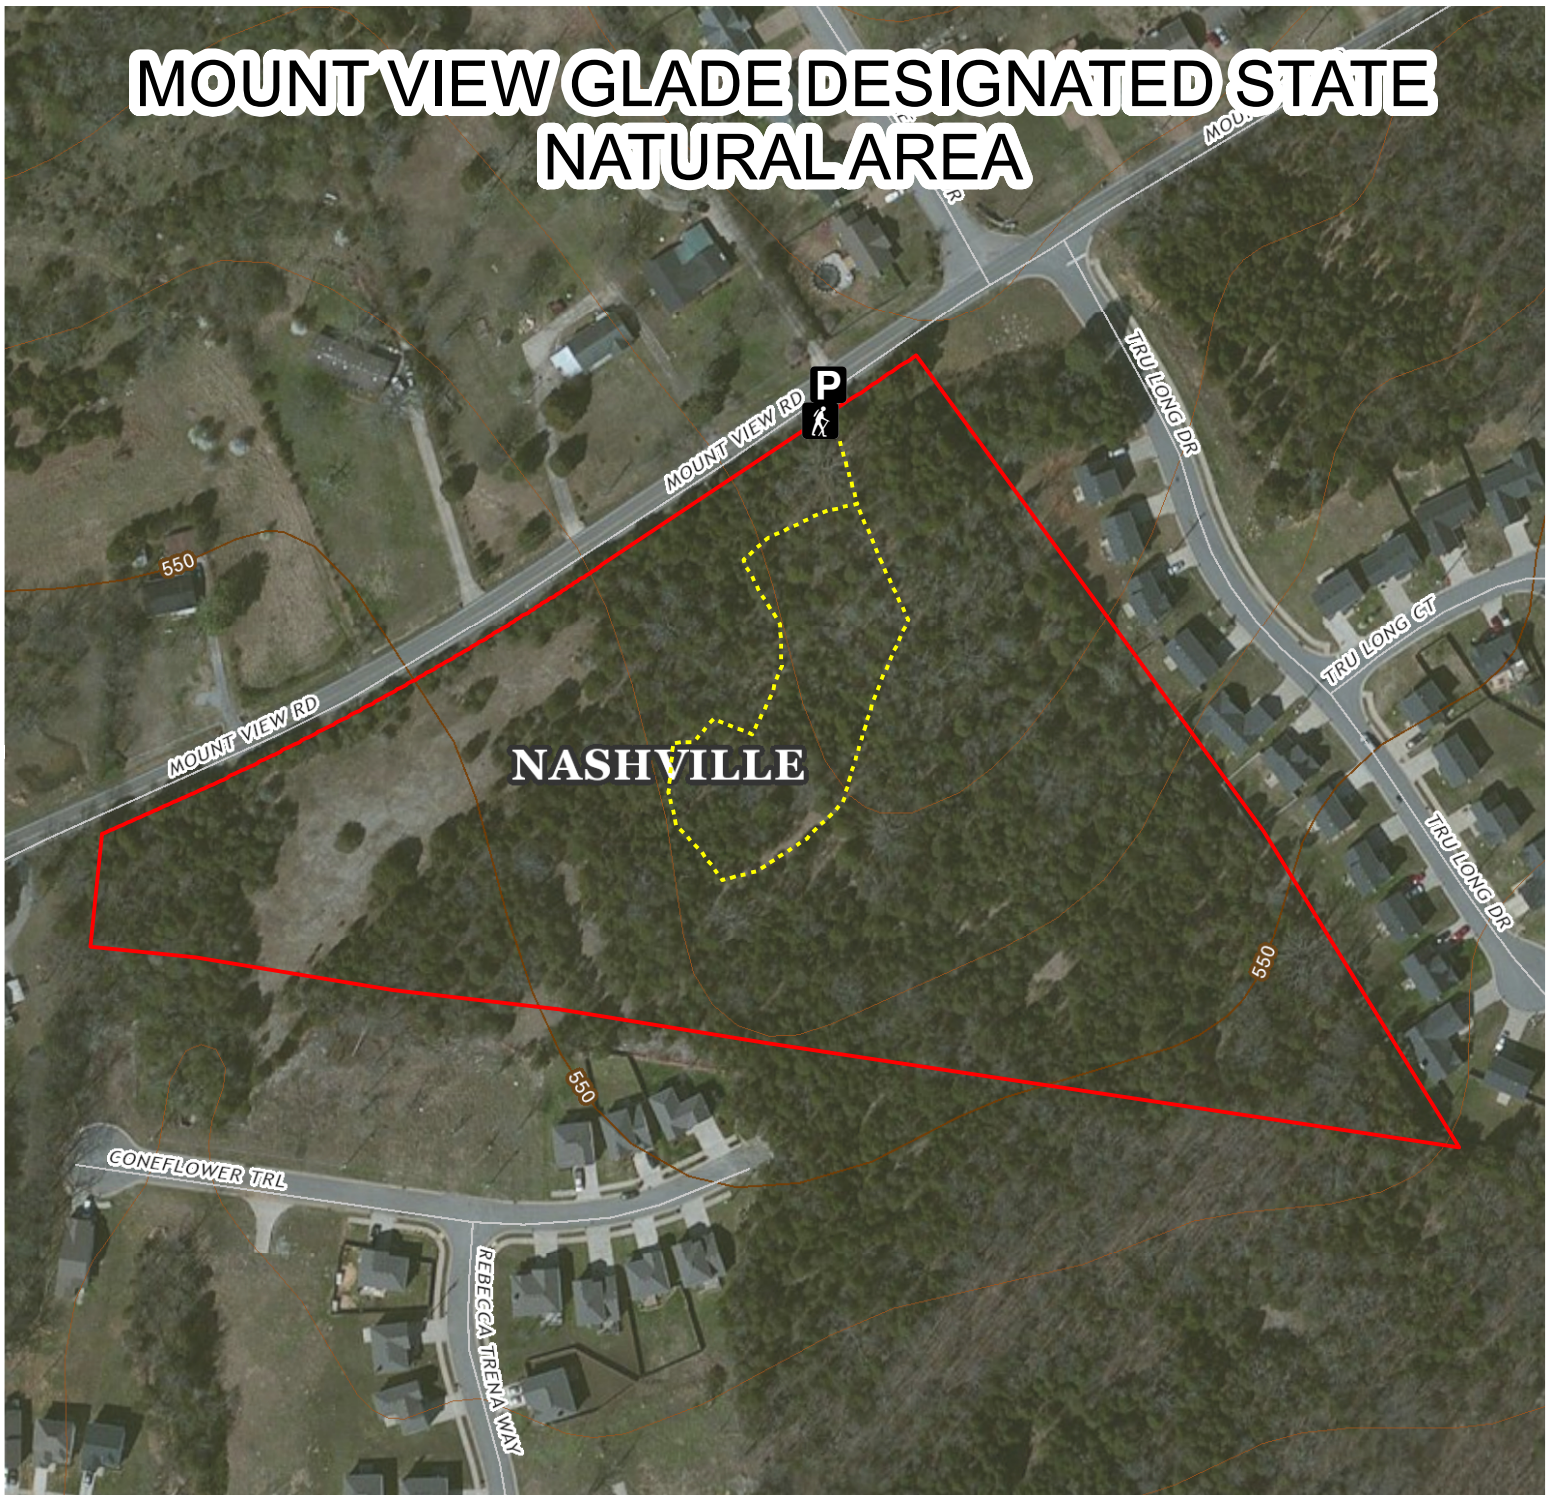

# MOUNT VIEW GLADE DESIGNATED STATE NATURAL AREA

1 inch = 167 feet  
1:2,000

- Parking
- Trail Head
- Trails

Natural Area Boundaries

(615) 532-0431