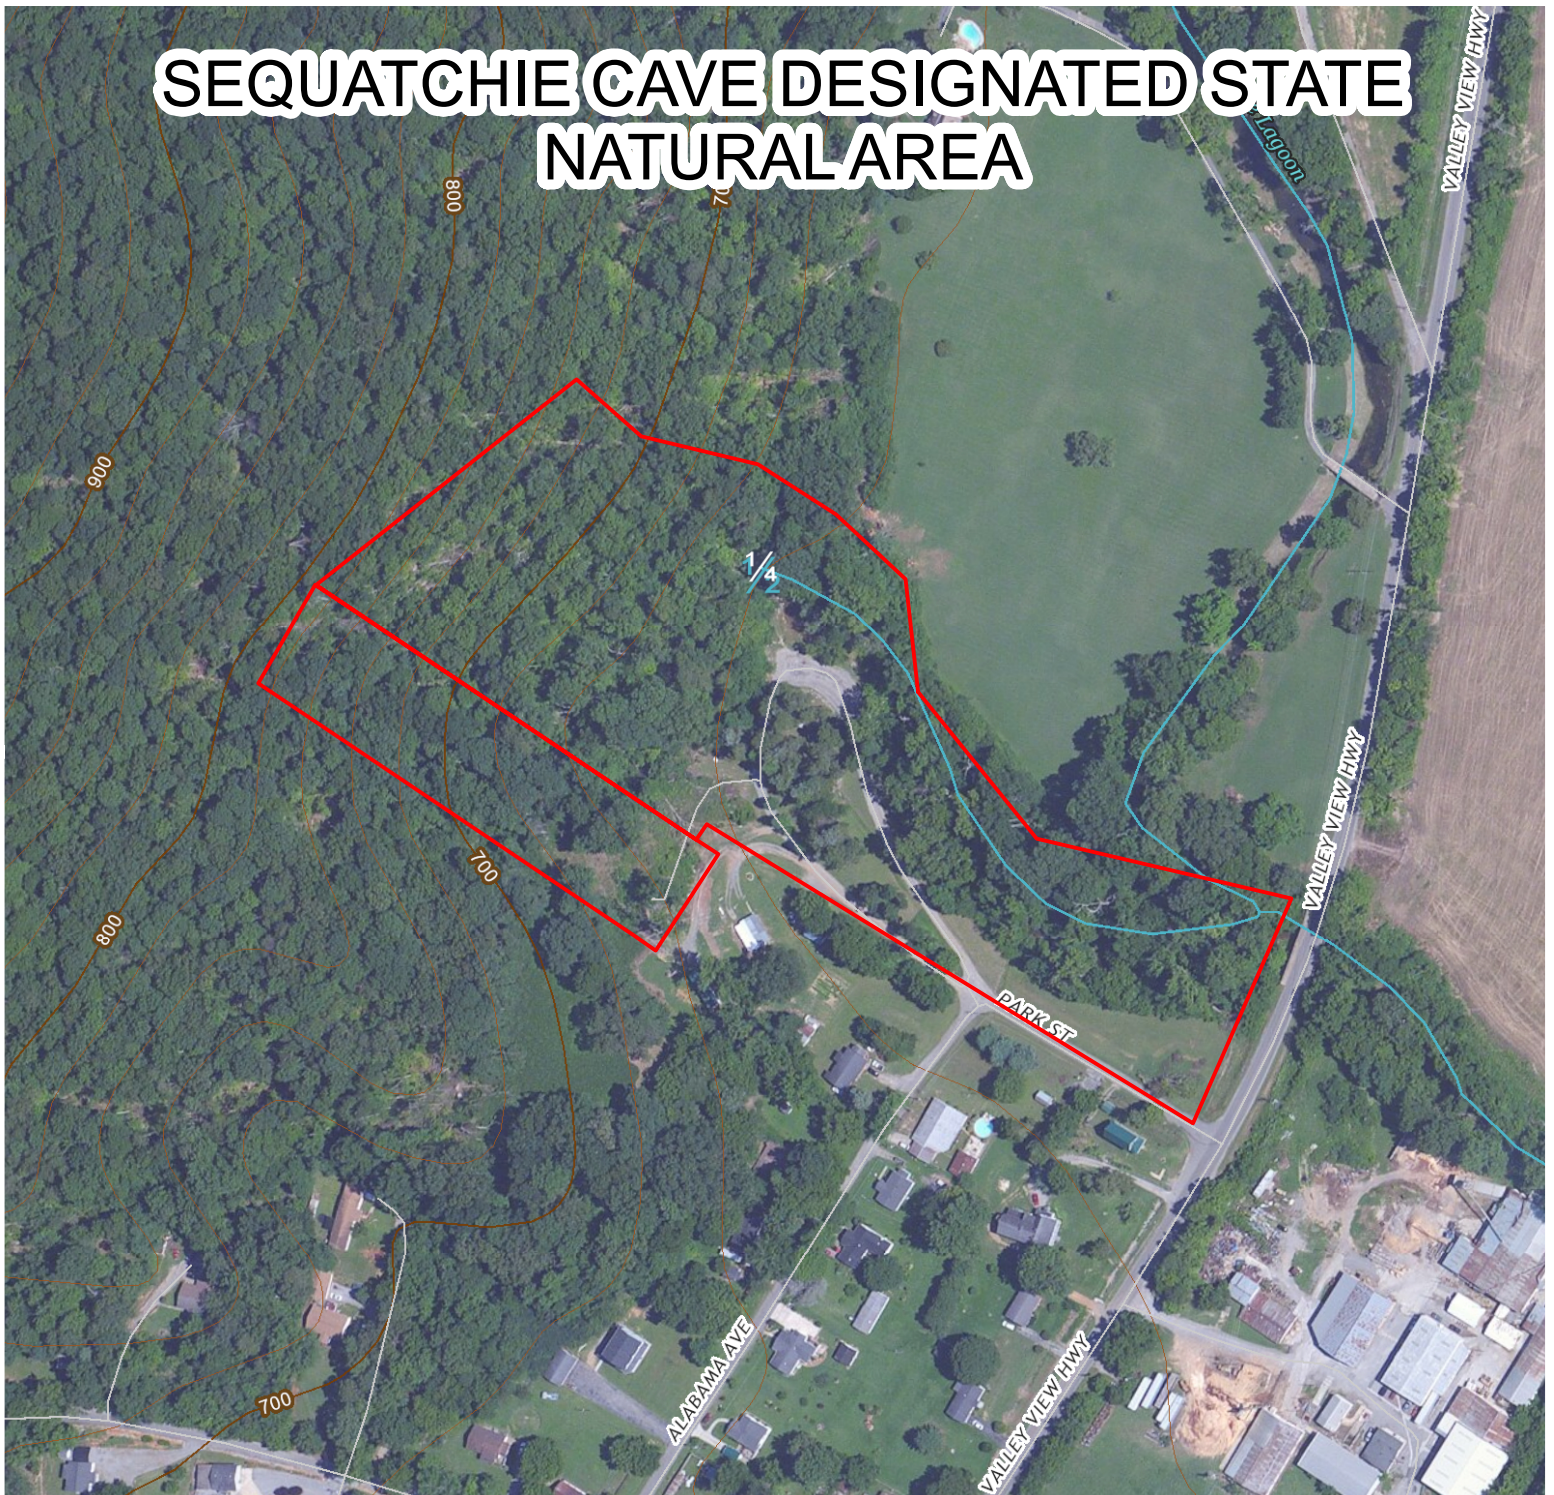

SEQUATCHIE CAVE DESIGNATED STATE NATURAL AREA

1 inch = 250 feet
1:3,000

-  Parking
-  Trail Head

Trails

Natural Area Boundaries

(615) 532-0431