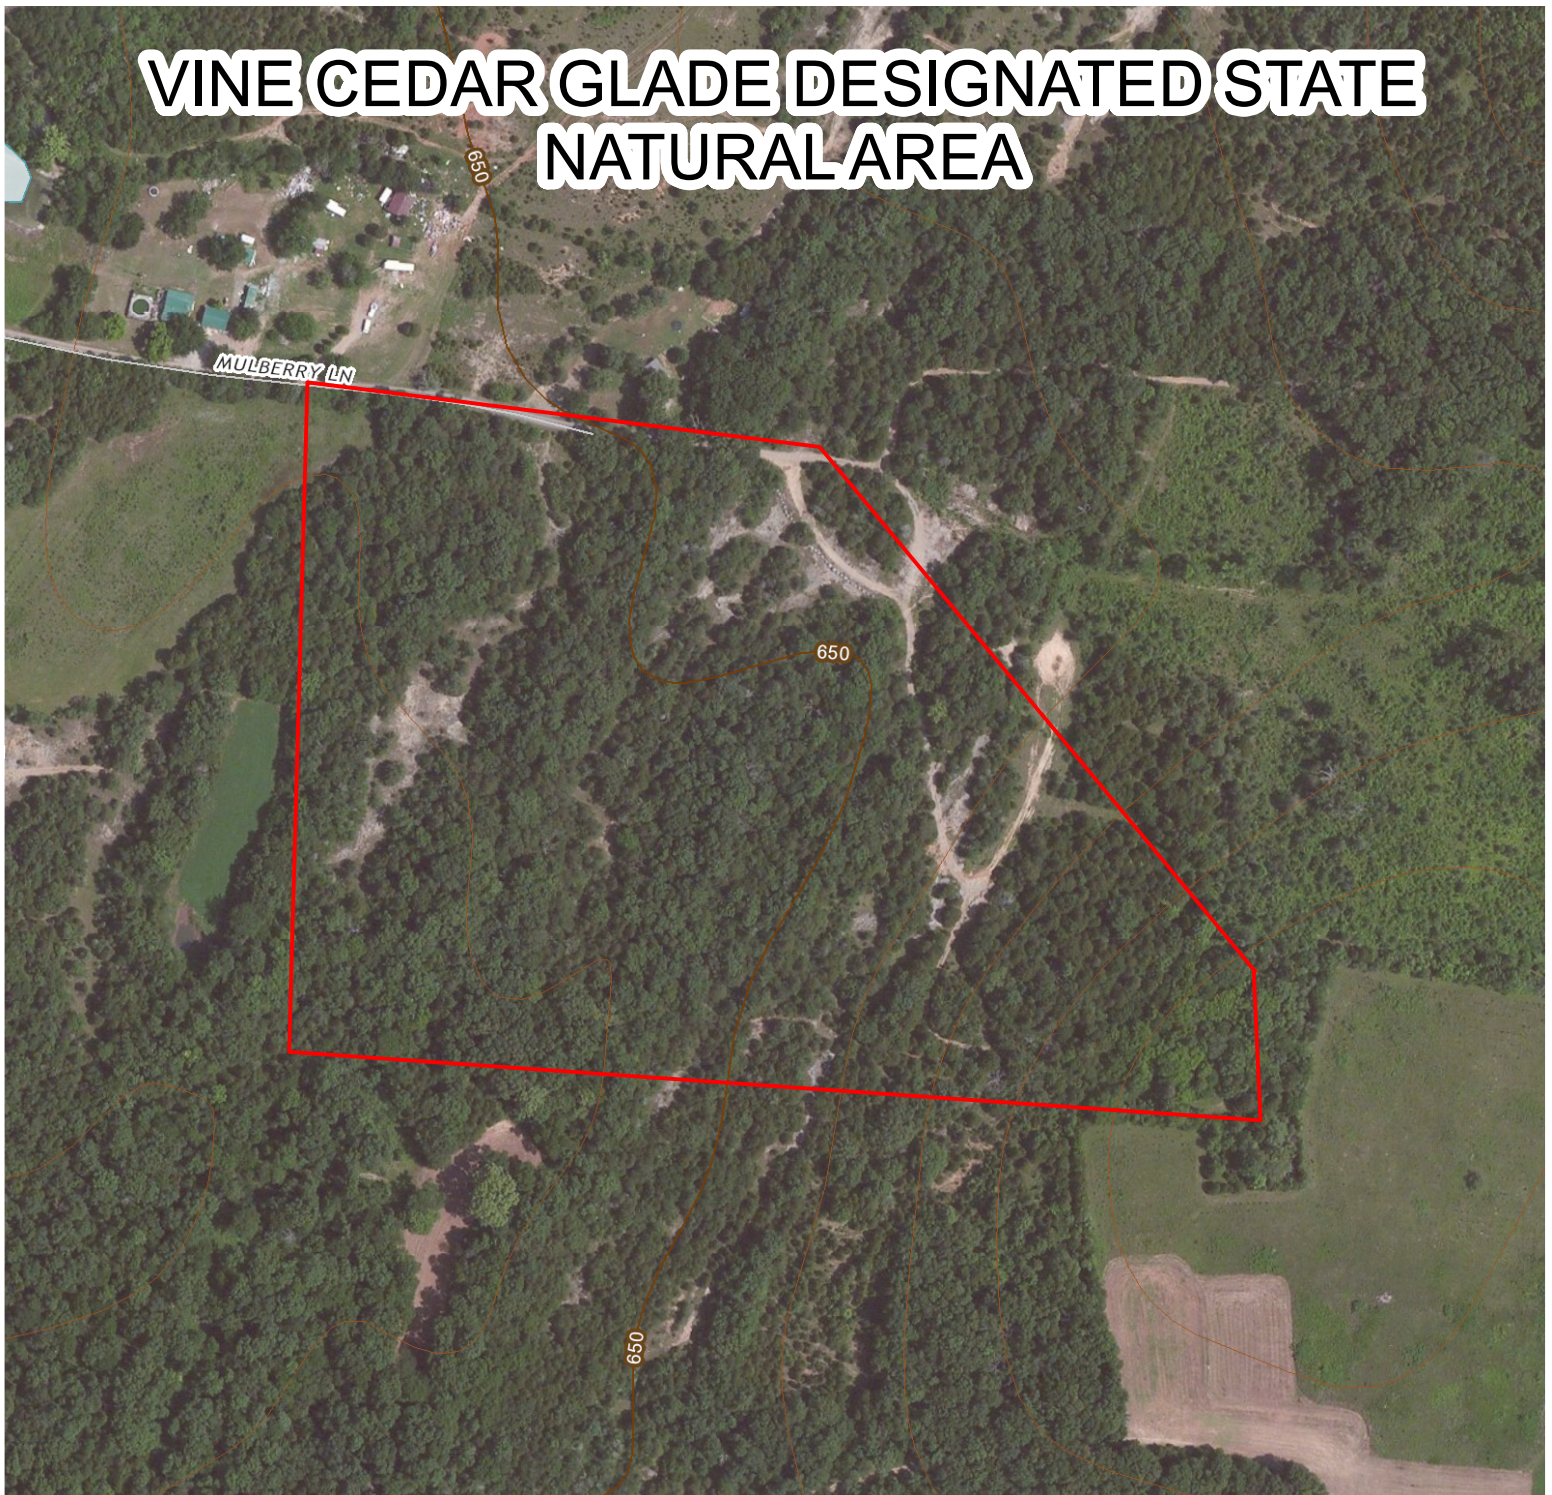

VINE CEDAR GLADE DESIGNATED STATE NATURAL AREA

1 inch = 250 feet
1:3,000

(615) 532-0431

P Parking

 Trail Head

 Trails

 Natural Area Boundaries