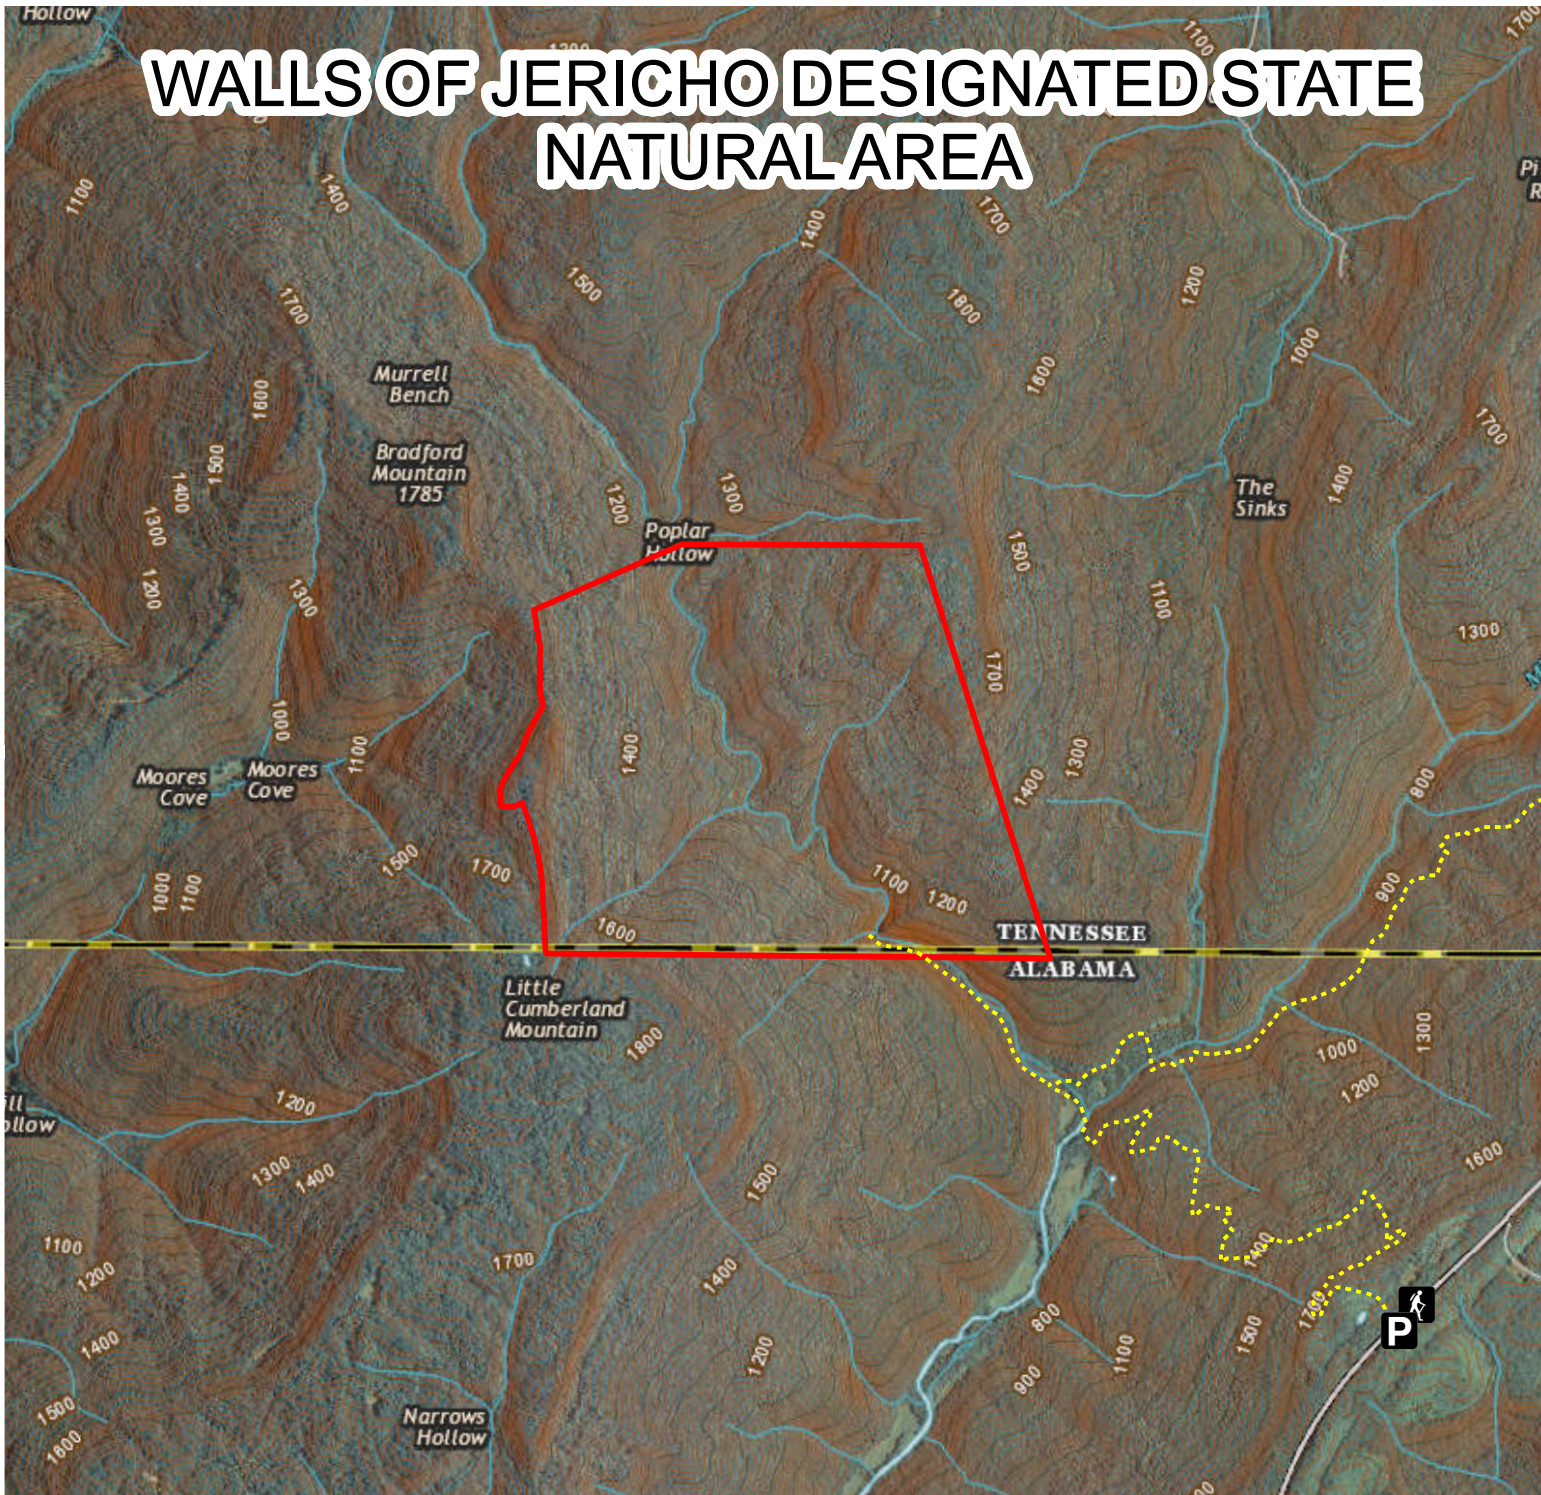

WALLS OF JERICO DESIGNATED STATE NATURAL AREA

1 inch = 2,583 feet
1:31,000

P Parking

Trail Head

Trails

Natural Area Boundaries

(615) 532-0431