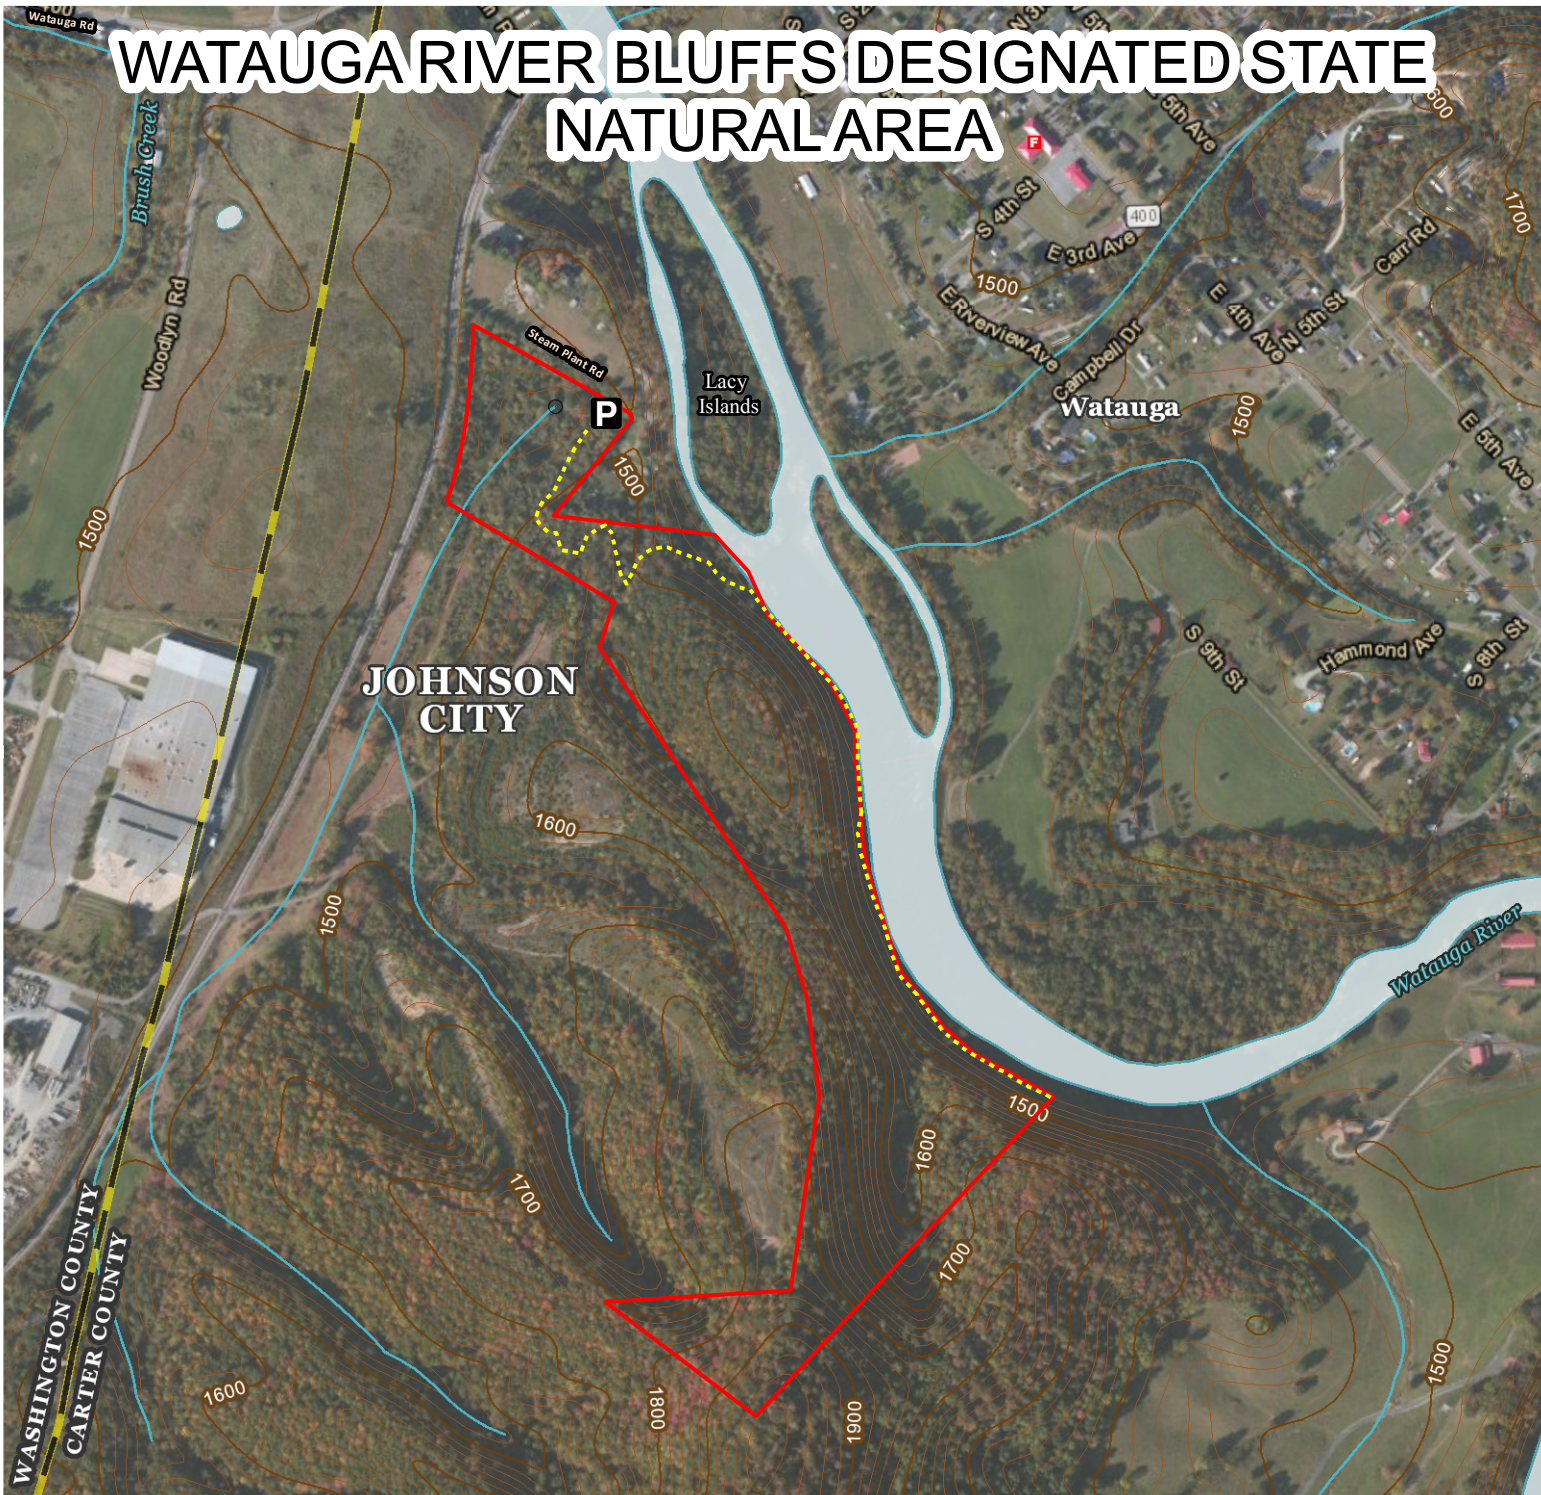

WATAUGA RIVER BLUFFS DESIGNATED STATE NATURAL AREA

1 inch = 708 feet
1:8,500

Parking

Trails ~0.25 mi to River &
~0.75 mi to End ONE WAY

Natural Area Boundaries

(615) 532-0431