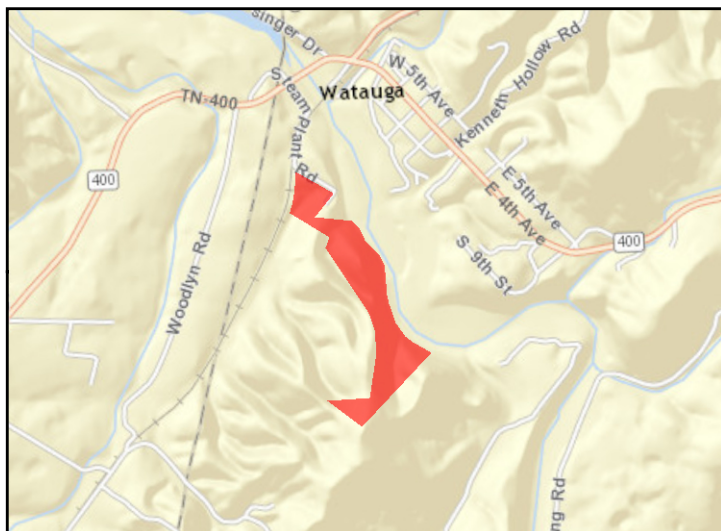

WATAUGA RIVER BLUFFS DESIGNATED STATE NATURAL AREA

1 inch = 708 feet
1:8,500

Parking

Trails ~0.25 mi to River &
~0.75 mi to End ONE WAY

Natural Area Boundaries

(615) 532-0431