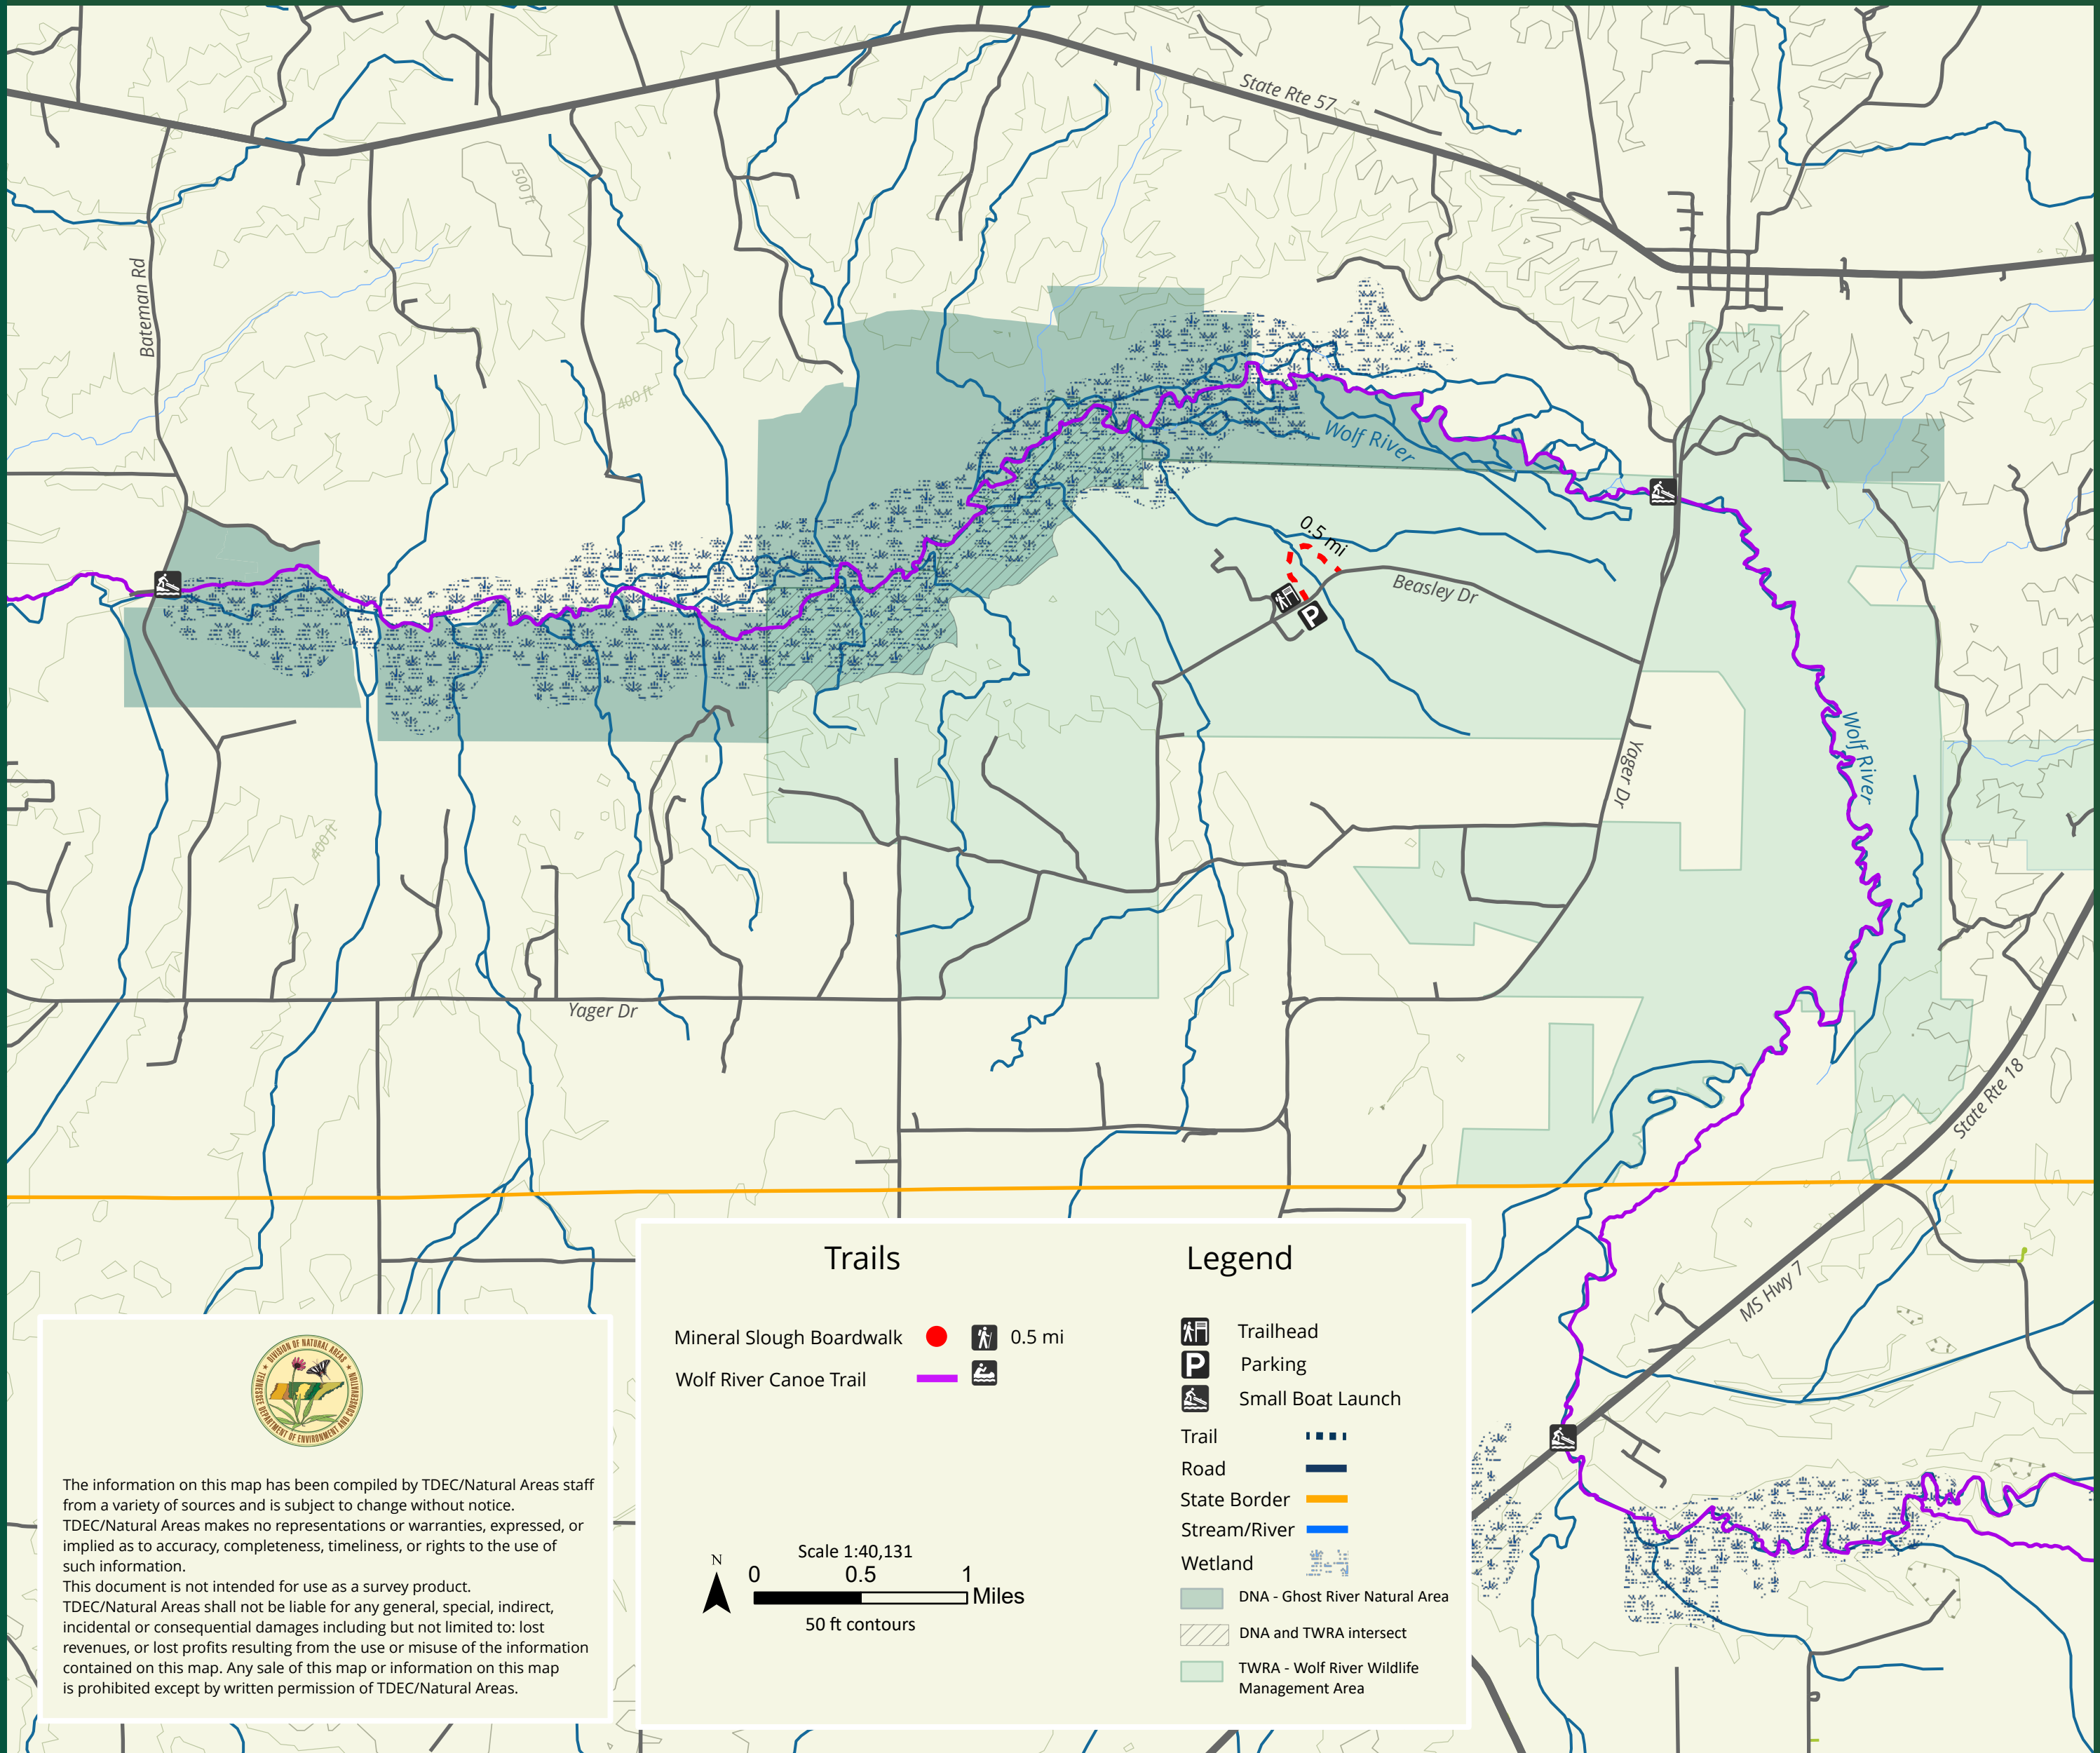

Ghost River State Natural Area

The information on this map has been compiled by TDEC/Natural Areas staff from a variety of sources and is subject to change without notice. TDEC/Natural Areas makes no representations or warranties, expressed, or implied as to accuracy, completeness, timeliness, or rights to the use of such information. This document is not intended for use as a survey product. TDEC/Natural Areas shall not be liable for any general, special, indirect, incidental or consequential damages including but not limited to: lost revenues, or lost profits resulting from the use or misuse of the information contained on this map. Any sale of this map or information on this map is prohibited except by written permission of TDEC/Natural Areas.