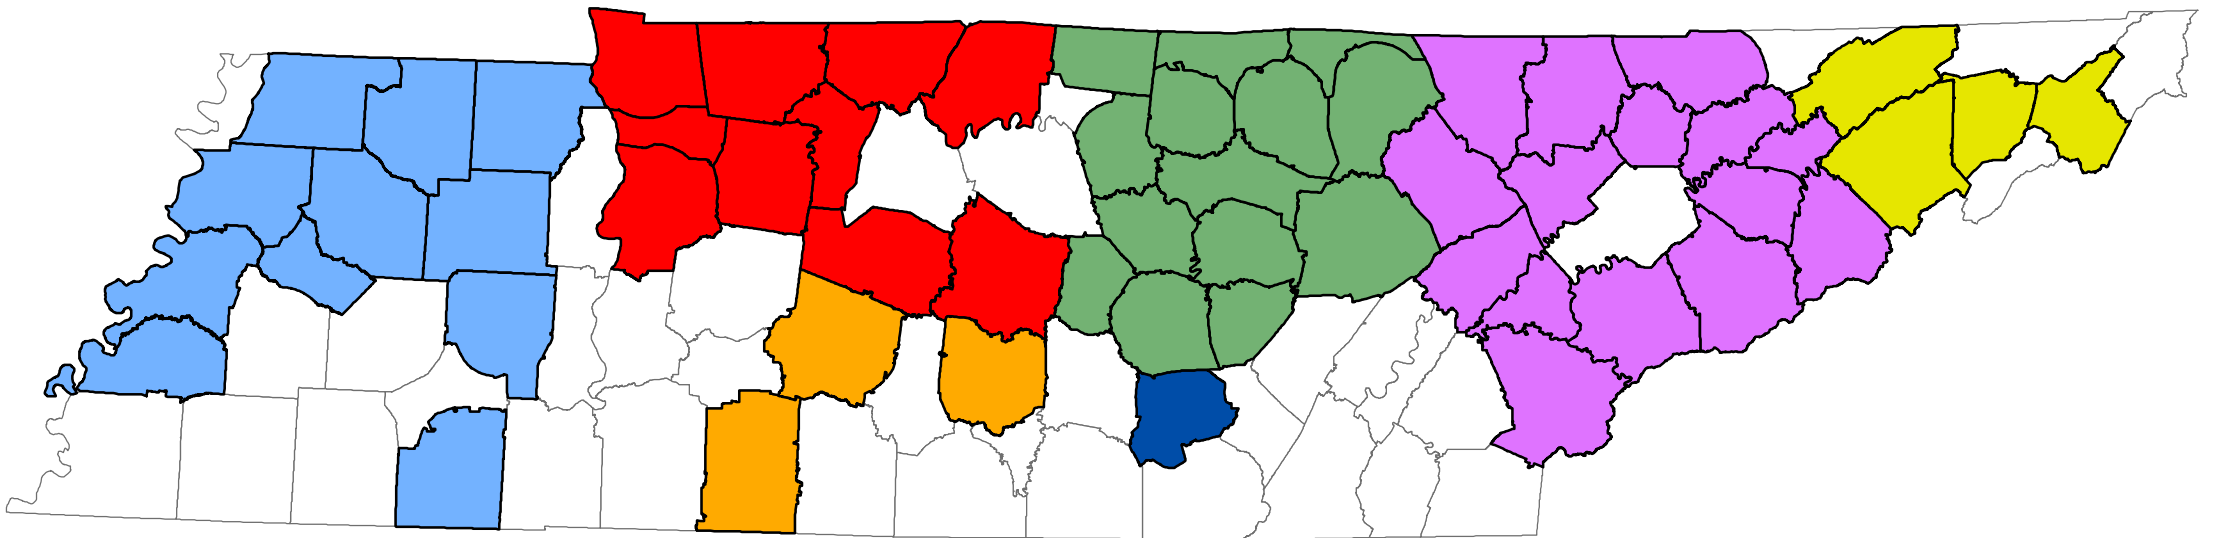

Tennessee Department of Health Hepatitis C Treatment Sites (61)

East Region

Anderson County

710 North Main Street
 Clinton, TN 37716
(865) 425-8800

Blount County

301 McGhee Street
 Maryville, TN 37801
(865) 983-4582

Lawrence County

2379 Buffalo Rd
Lawrenceburg, TN 38464
(931) 762-9406

Maury County

1909 Hampshire Pike
Columbia, TN 38401
(931) 388-5757