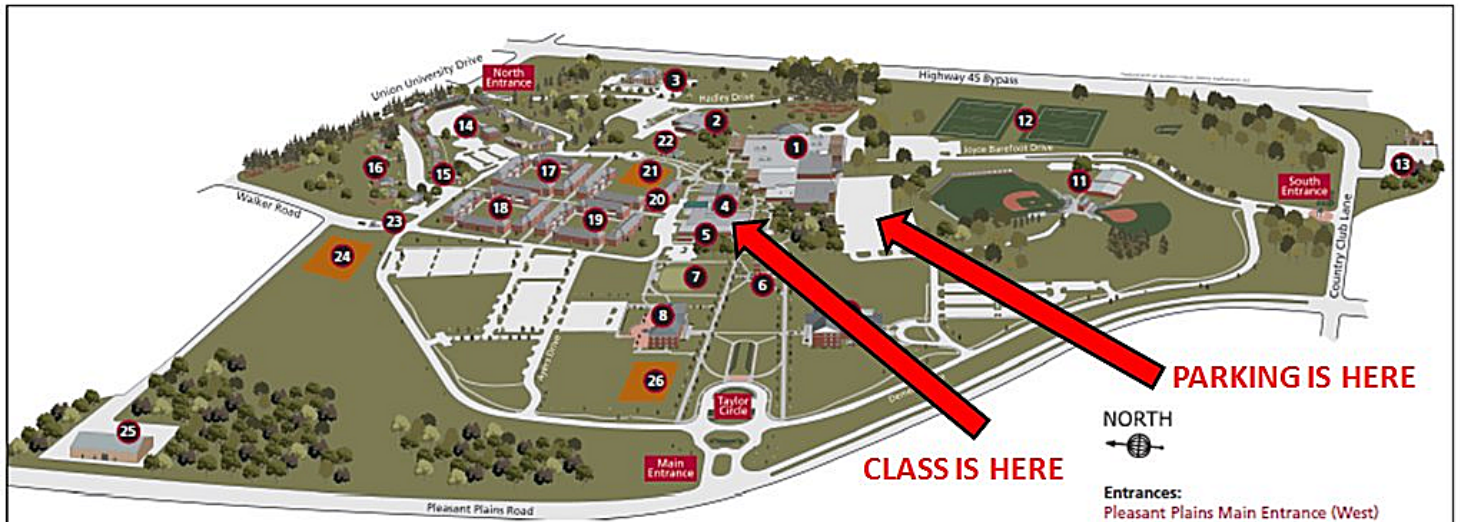

Veer right at the exit ramp for Vann Drive and turn right at the four-way stop. At the next traffic light (Chick-Fil-A will be on the right), turn right onto Vann Drive and stay in the right lane. Go through two traffic lights. Turn right at the third light onto Pleasant Plains. Go straight through the next traffic light (Country Club Lane); turn into the main entrance of Union University, which will be the next right off Pleasant Plains.

From Exit 80B Memphis or Northbound U.S. 45 Bypass:

Take the Vann Drive exit ramp off of U.S. 45. Turn left at the light onto Vann Drive. Go through one traffic light. Turn right at the second light onto Pleasant Plains. Go straight through the next traffic light (Country Club Lane); turn into the main entrance of Union University, which will be the next right off Pleasant Plains.

Southbound on U.S. 45 Bypass:

Proceed southward through the Oil Well Road and Union University Drive intersections. Just past the LifeWay sign on your right is an exit for Country Club Lane. Take that exit and look for the south entrance to campus, which is on the right.

PARKING IS HERE

CLASS IS HERE

Entrances:
 Pleasant Plains Main Entrance (West)
 Union University Drive (North)
 Country Club Lane (South)
 Walker Road (Welcome House)

CAMPUS FACILITIES

1. Penick Academic Complex