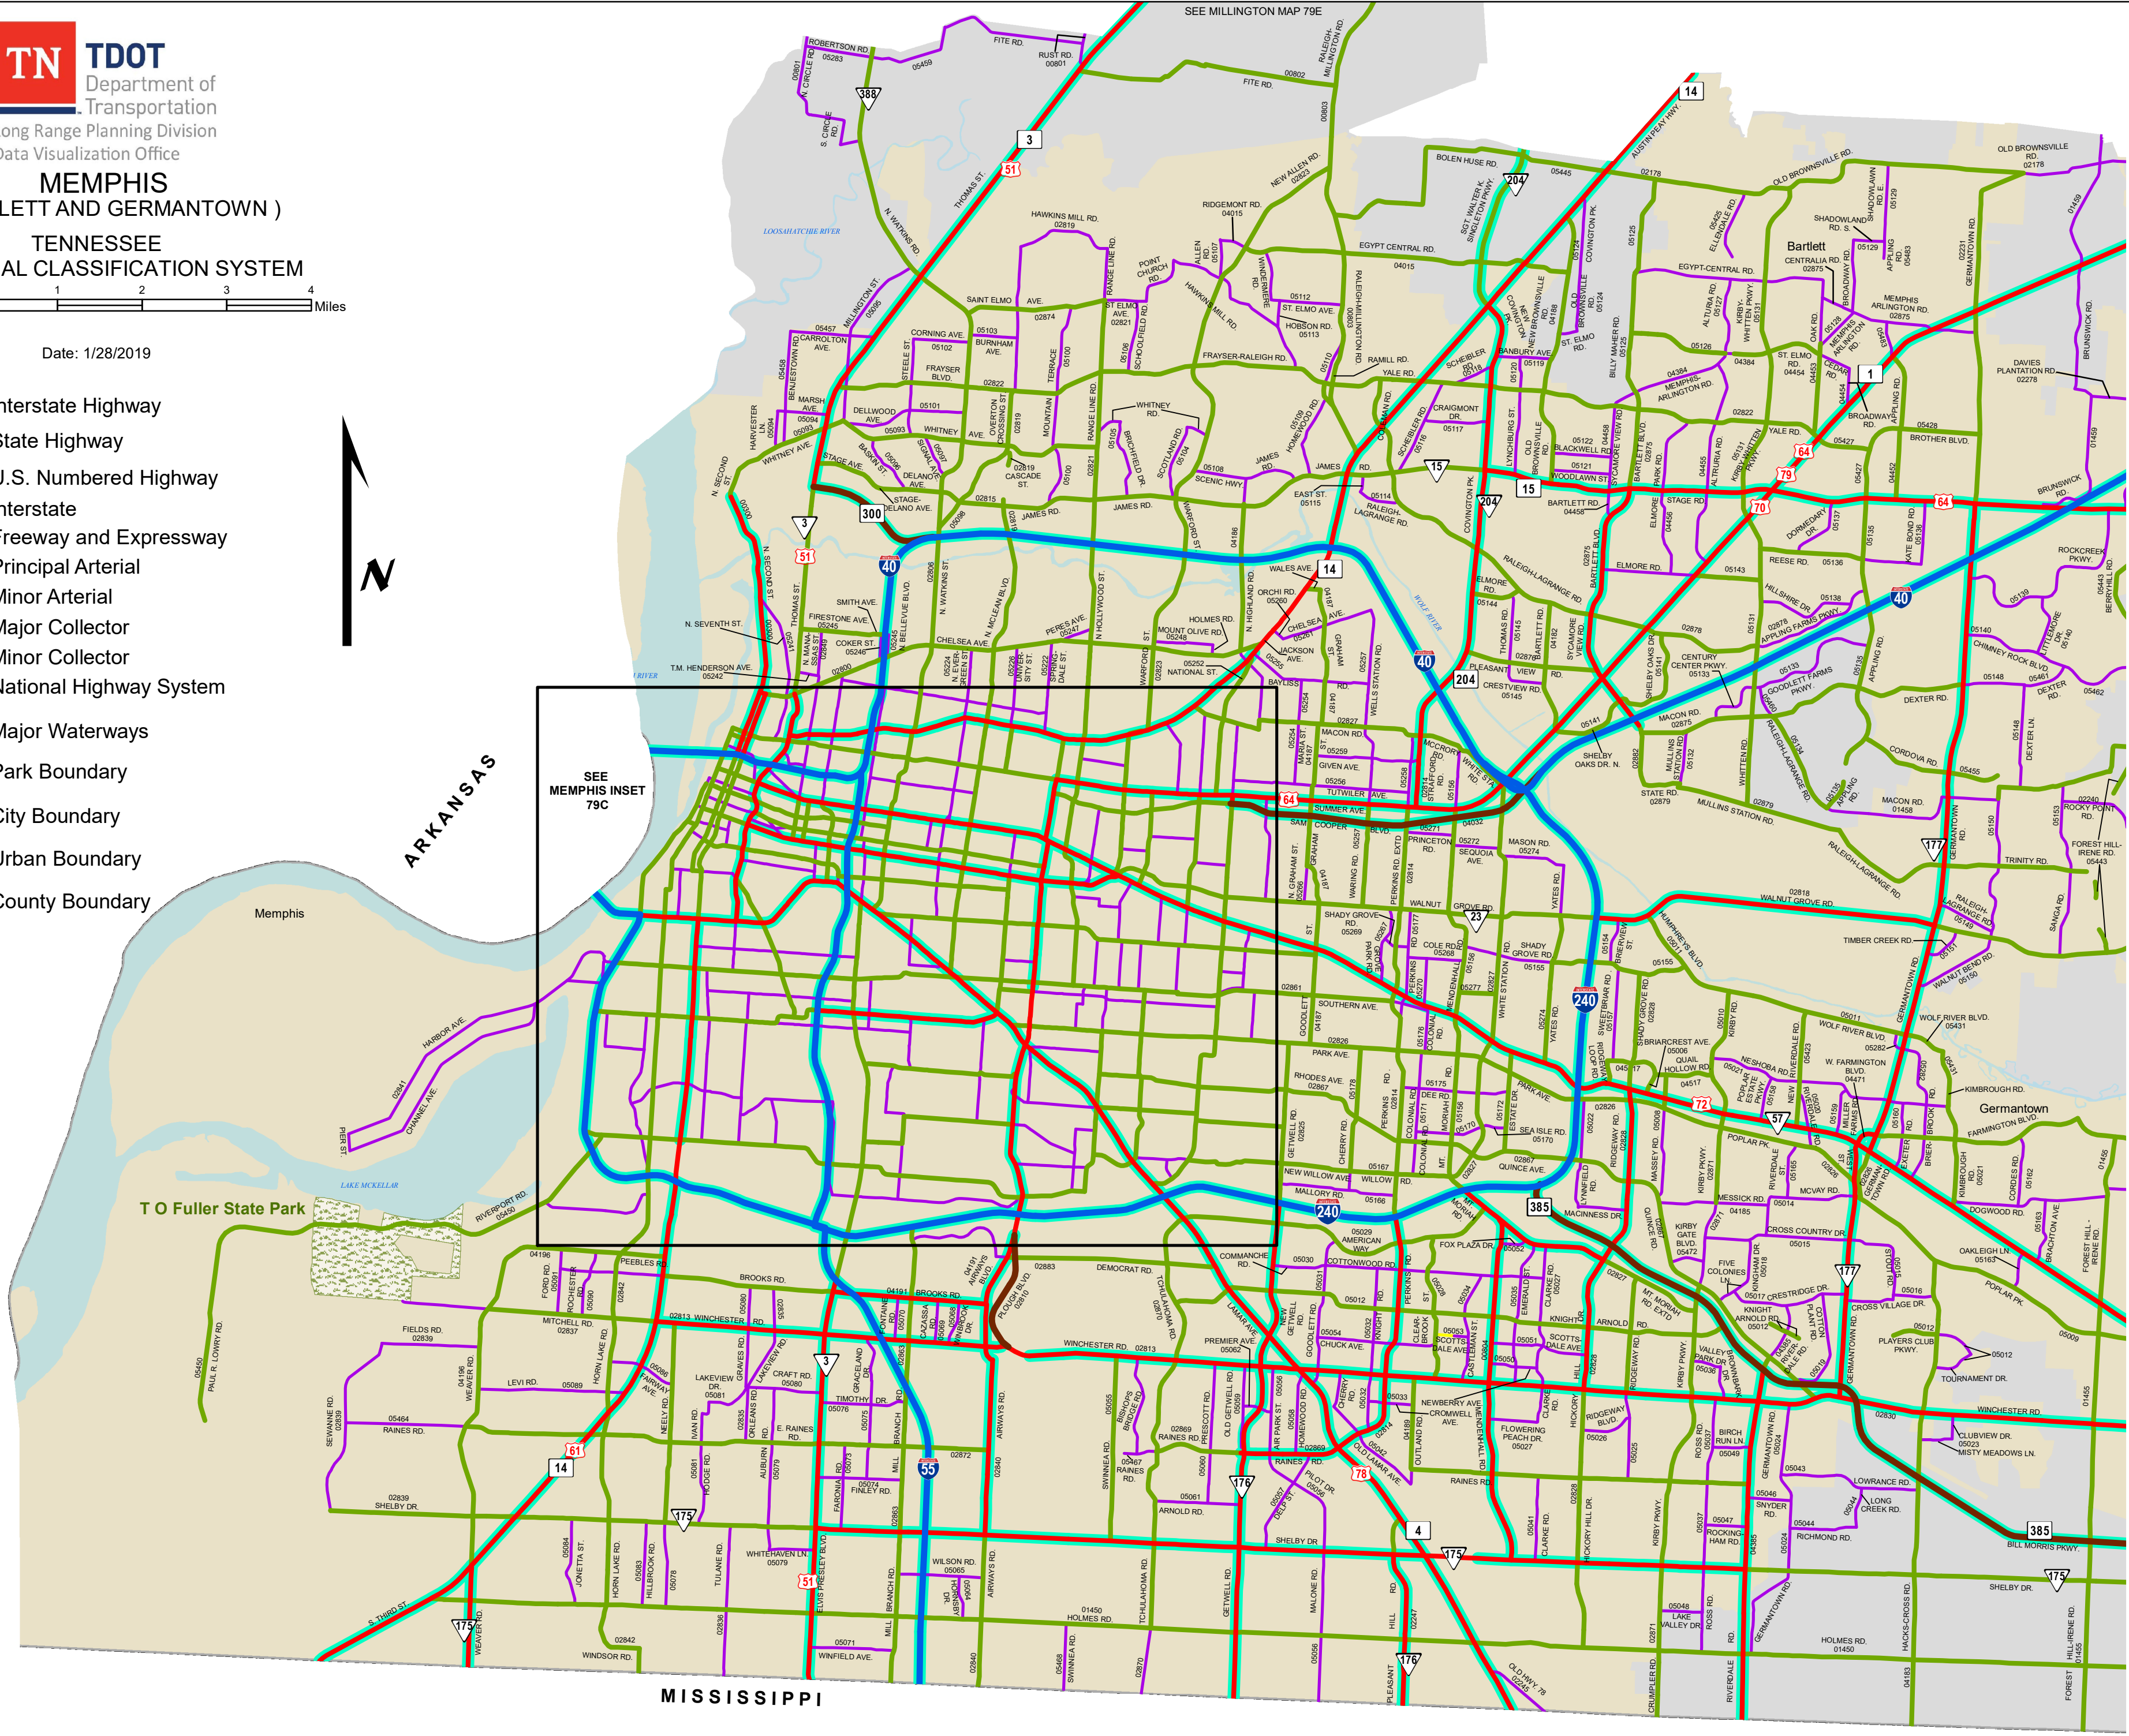

MEMPHIS
 (BARTLETT AND GERMANTOWN)

TENNESSEE
FUNCTIONAL CLASSIFICATION SYSTEM

Date: 1/28/2019

- Interstate Highway
- State Highway
- U.S. Numbered Highway
- Interstate
- Freeway and Expressway
- Principal Arterial
- Minor Arterial
- Major Collector
- Minor Collector
- National Highway System
- Major Waterways
- Park Boundary
- City Boundary
- Urban Boundary
- County Boundary

SEE
 MEMPHIS INSET
 79C

SEE COLLIERVILLE MAP 79B