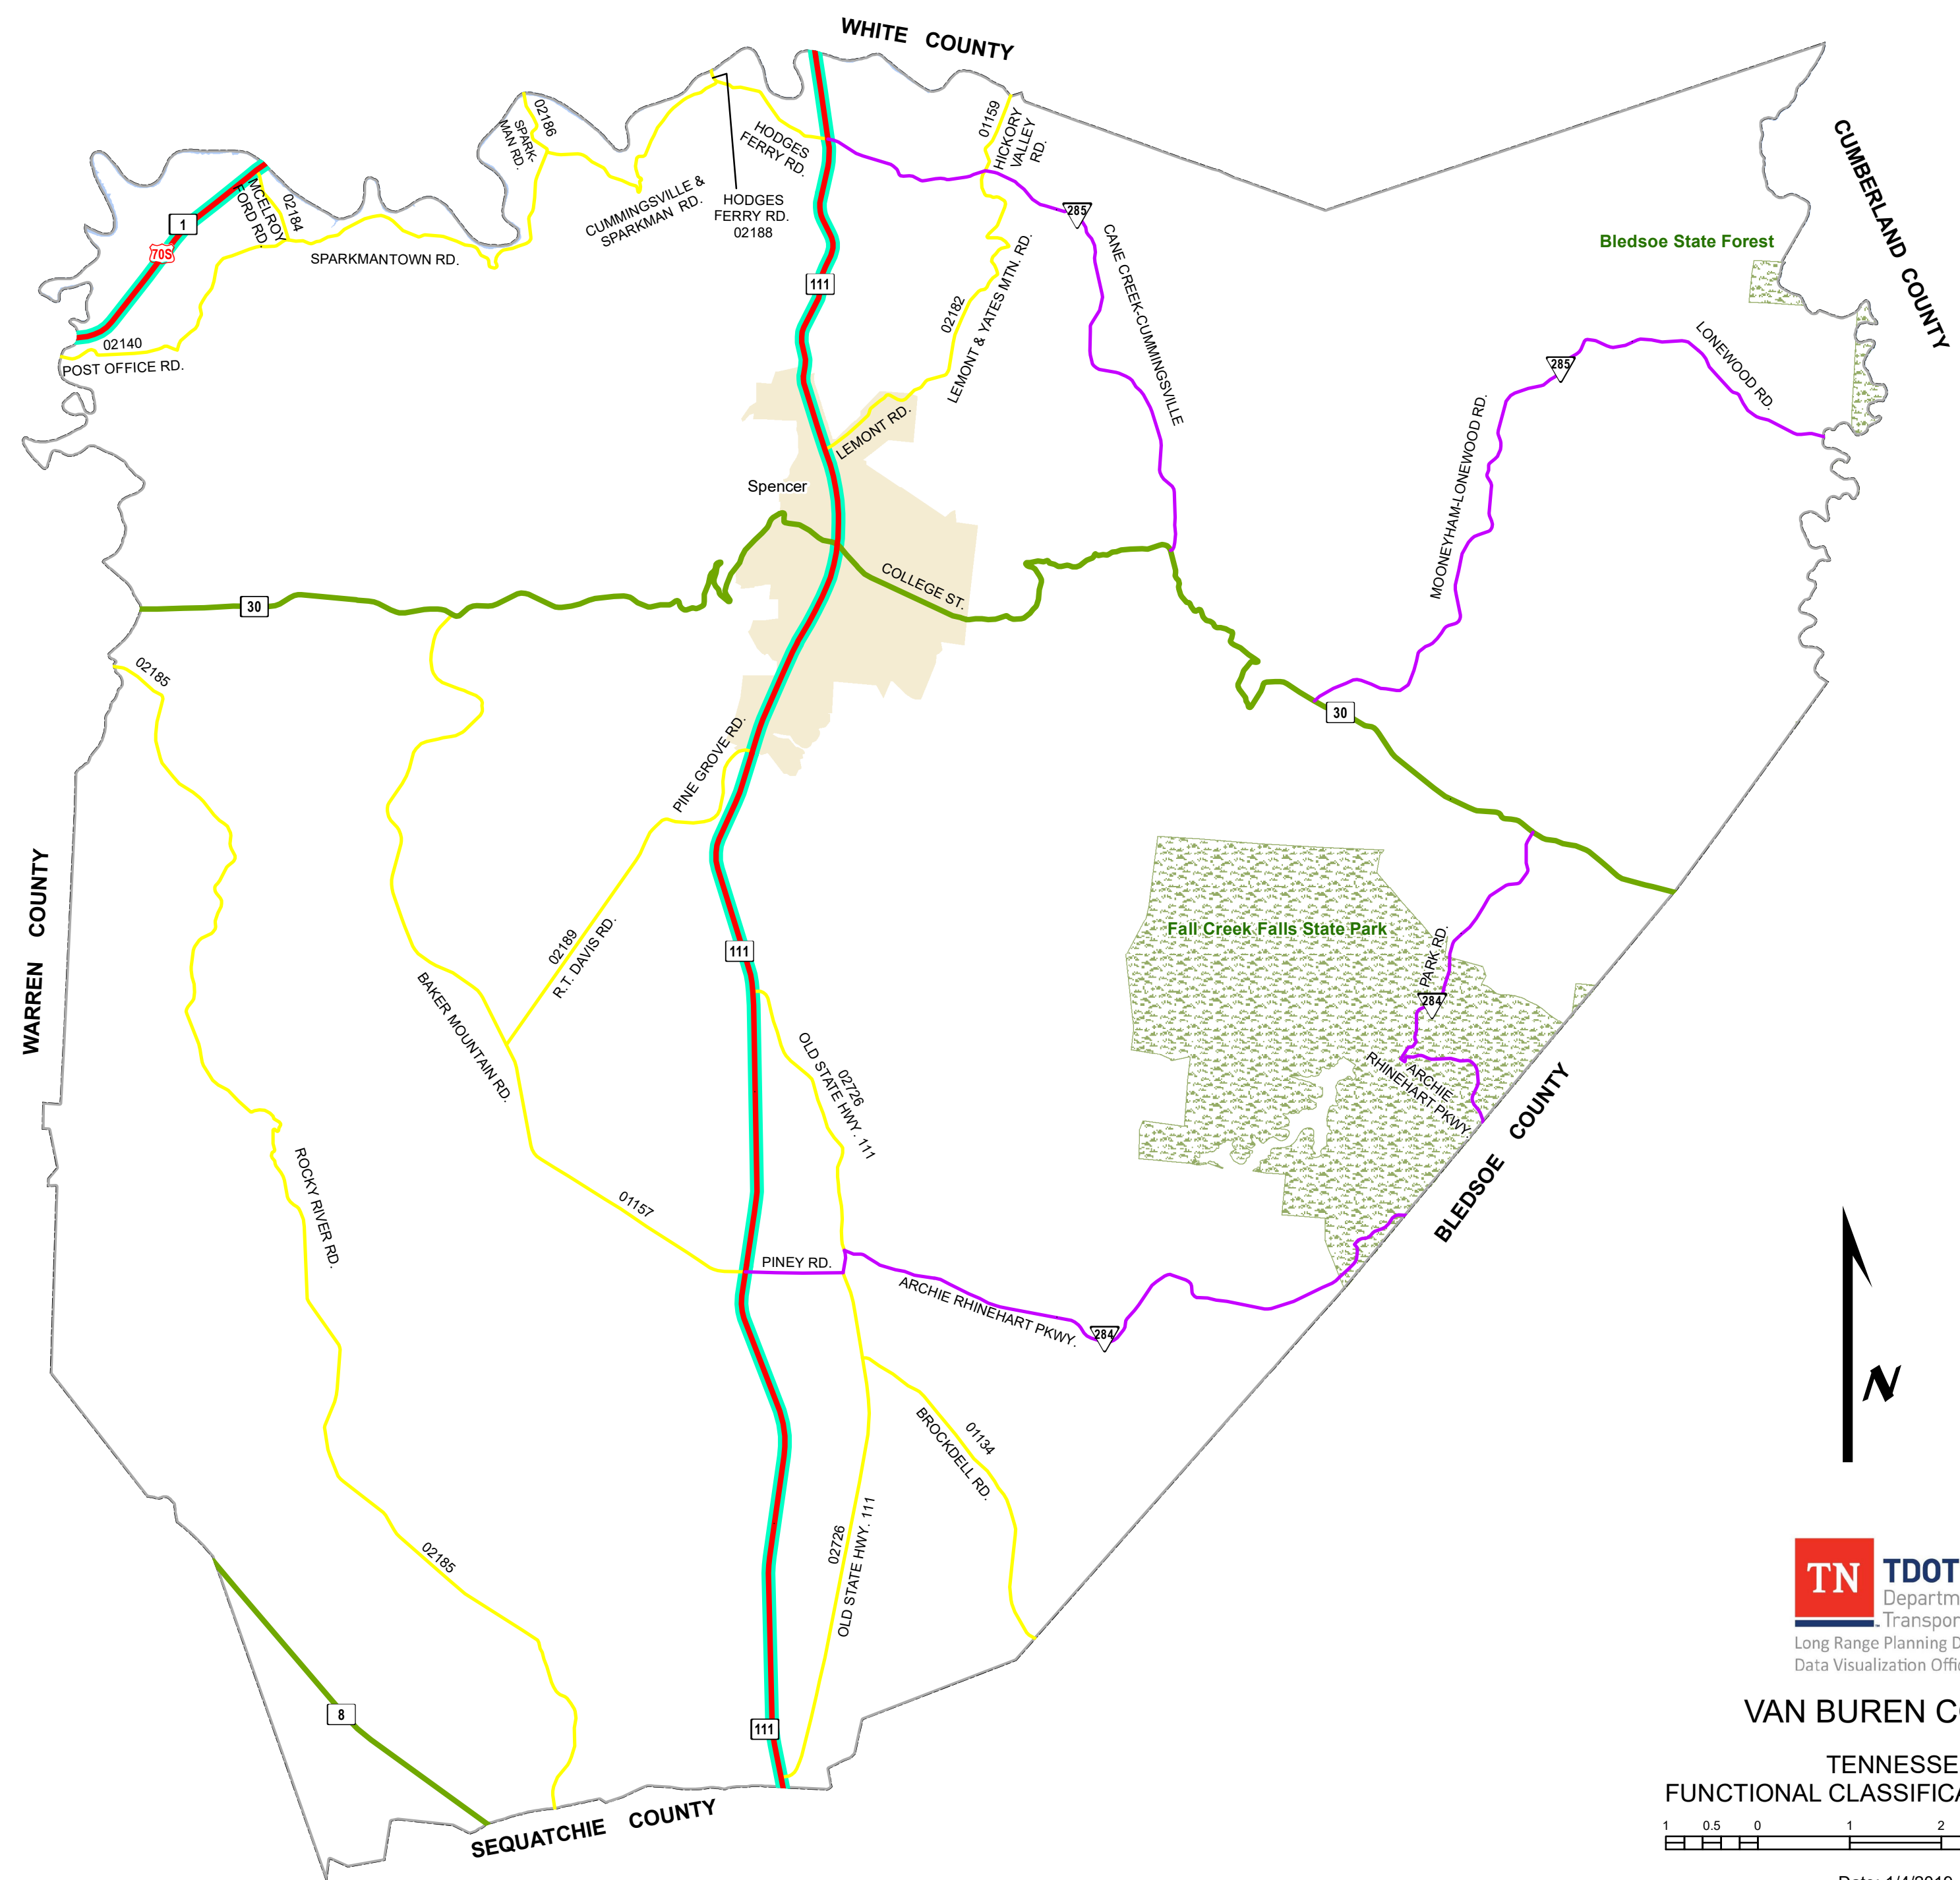

-  Interstate Highway
-  State Highway
-  U.S. Numbered Highway
-  Interstate
-  Freeway and Expressway
-  Principal Arterial
-  Minor Arterial
-  Major Collector
-  Minor Collector
-  National Highway System
-  Major Waterways
-  Park Boundary
-  City Boundary
-  Urban Boundary
-  County Boundary

TN TDOT
 Department of Transportation
 Long Range Planning Division
 Data Visualization Office

VAN BUREN COUNTY

TENNESSEE
FUNCTIONAL CLASSIFICATION SYSTEM

 1 0.5 0 1 2 3 4 Miles

Date: 1/4/2019