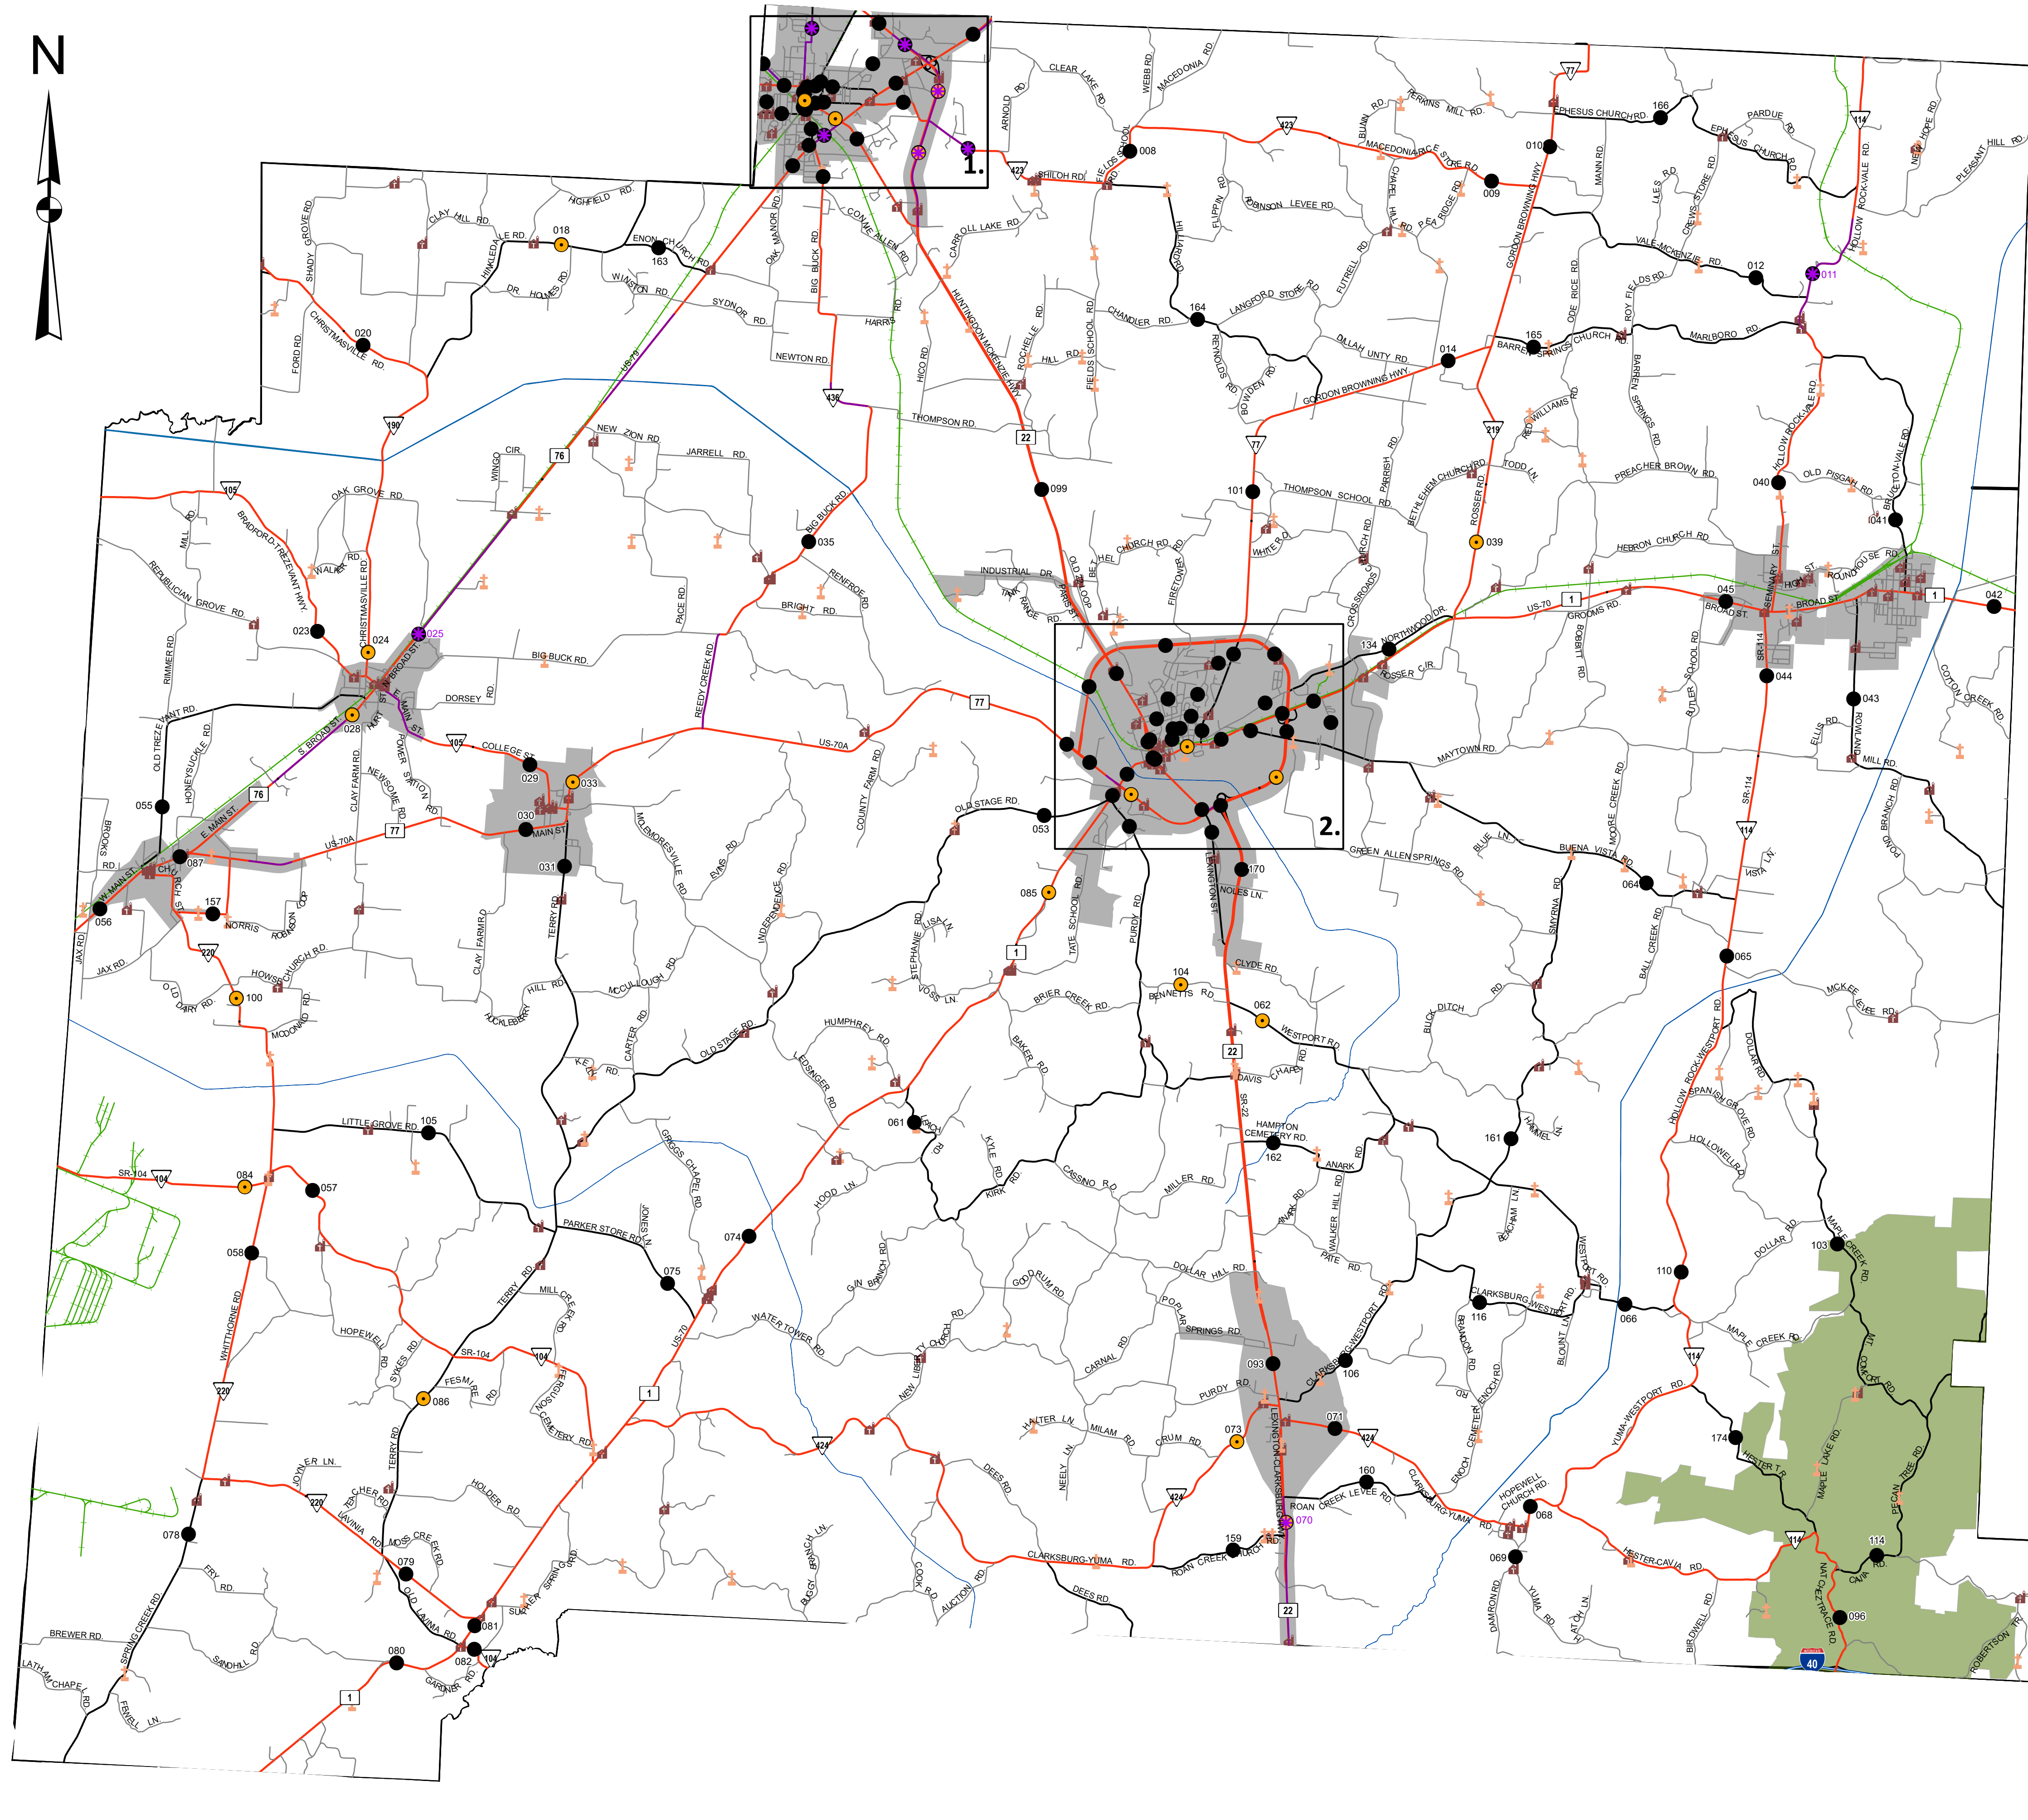

2023 Traffic Map Carroll County Tennessee

Prepared by the
Tennessee Department of Transportation
Long Range Planning Division
Office of Data Visualization

Insets
1. McKenzie
2. Huntingdon

Legend

- HPMS Traffic Stations
- Class Count Traffic Stations
- CC Traffic Stations
- ATR Traffic Stations
- EDL Traffic Stations
- Churches
- Cemeteries
- HPMS Route
- Interstate
- State Route
- Functional Route
- Local Route
- Railroads
- Major Waterways
- Parks
- Municipal Boundary

CC Traffic Stations

008 018 029 040 053 062 070 079 086 101 114 161 170
 009 020 030 041 055 064 071 080 087 103 116 162 174
 010 023 031 042 056 065 073 081 093 104 134 163
 011 024 033 043 057 066 074 082 096 105 157 164
 012 025 035 044 058 068 075 084 099 106 159 165
 014 028 039 045 061 069 078 085 100 110 160 166

037 047 050 **089** 095 113 121 124 127 130 151 171
 038 048 051 090 102 119 122 125 128 131 152 172
 046 049 052 **094** 107 120 123 126 129 133 155 173

Legend

- HPMS Traffic Stations
- Class Count Traffic Stations
- CC Traffic Stations
- ATR Traffic Stations
- EDL Traffic Stations
- Churches
- Cemeteries
- HPMS Route
- Interstate
- State Route
- Functional Route
- Local Route
- Railroads
- Major Waterways
- Parks
- Municipal Boundary

2023 Traffic Map Carroll County

Tennessee

Prepared by the
 Tennessee Department of Transportation
 Long Range Planning Division
 Office of Data Visualization