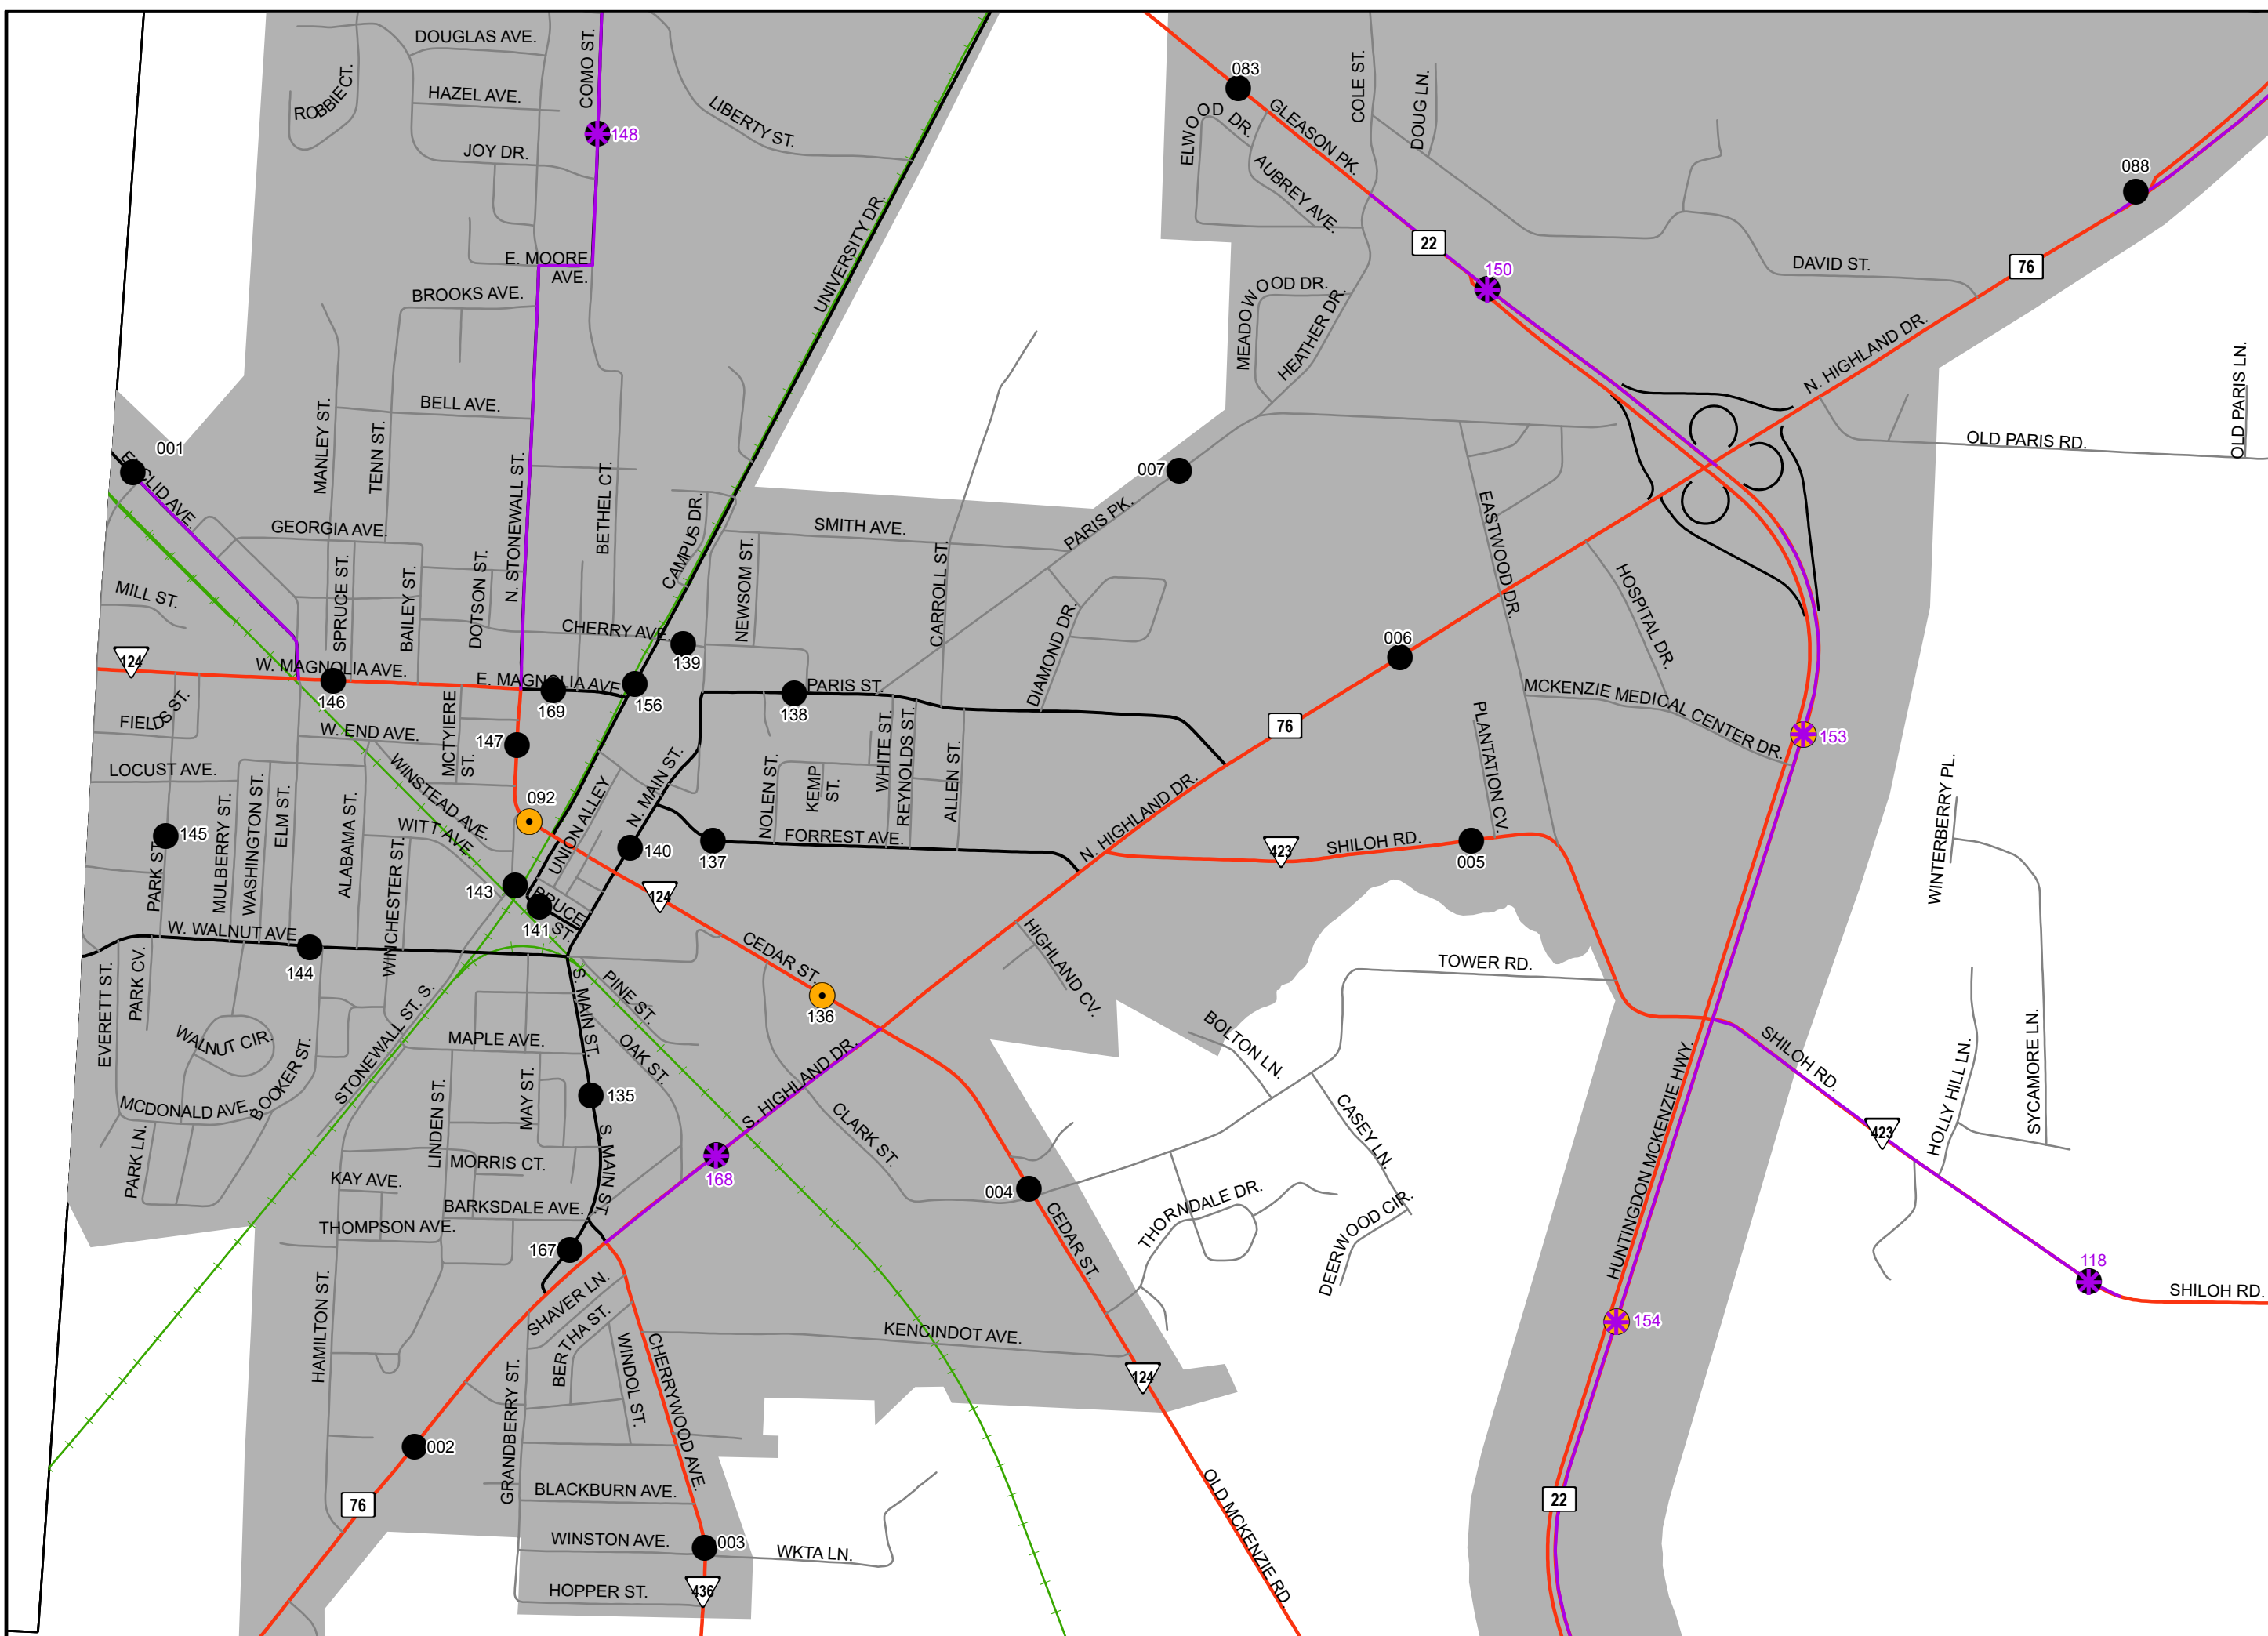

2023 Traffic Map Carroll County Tennessee

Prepared by the
Tennessee Department of Transportation
Long Range Planning Division
Office of Data Visualization

Insets
1. McKenzie
2. Huntingdon

Legend

- HPMS Traffic Stations
- Class Count Traffic Stations
- CC Traffic Stations
- ATR Traffic Stations
- EDL Traffic Stations
- Churches
- Cemeteries
- HPMS Route
- Interstate
- State Route
- Functional Route
- Local Route
- Railroads
- Major Waterways
- Parks
- Municipal Boundary

CC Traffic Stations

008 018 029 040 053 062 070 079 086 101 114 161 170
 009 020 030 041 055 064 071 080 087 103 116 162 174
 010 023 031 042 056 065 073 081 093 104 134 163
 011 024 033 043 057 066 074 082 096 105 157 164
 012 025 035 044 058 068 075 084 099 106 159 165
 014 028 039 045 061 069 078 085 100 110 160 166

037 047 050 **089** 095 113 121 124 127 130 151 171
 038 048 051 090 102 119 122 125 128 131 152 172
 046 049 052 **094** 107 120 123 126 129 133 155 173

Legend

- HPMS Traffic Stations
- Class Count Traffic Stations
- CC Traffic Stations
- ATR Traffic Stations
- EDL Traffic Stations
- Churches
- Cemeteries
- HPMS Route
- Interstate
- State Route
- Functional Route
- Local Route
- Railroads
- Major Waterways
- Parks
- Municipal Boundary

2023 Traffic Map Carroll County

Tennessee

Prepared by the
 Tennessee Department of Transportation
 Long Range Planning Division
 Office of Data Visualization