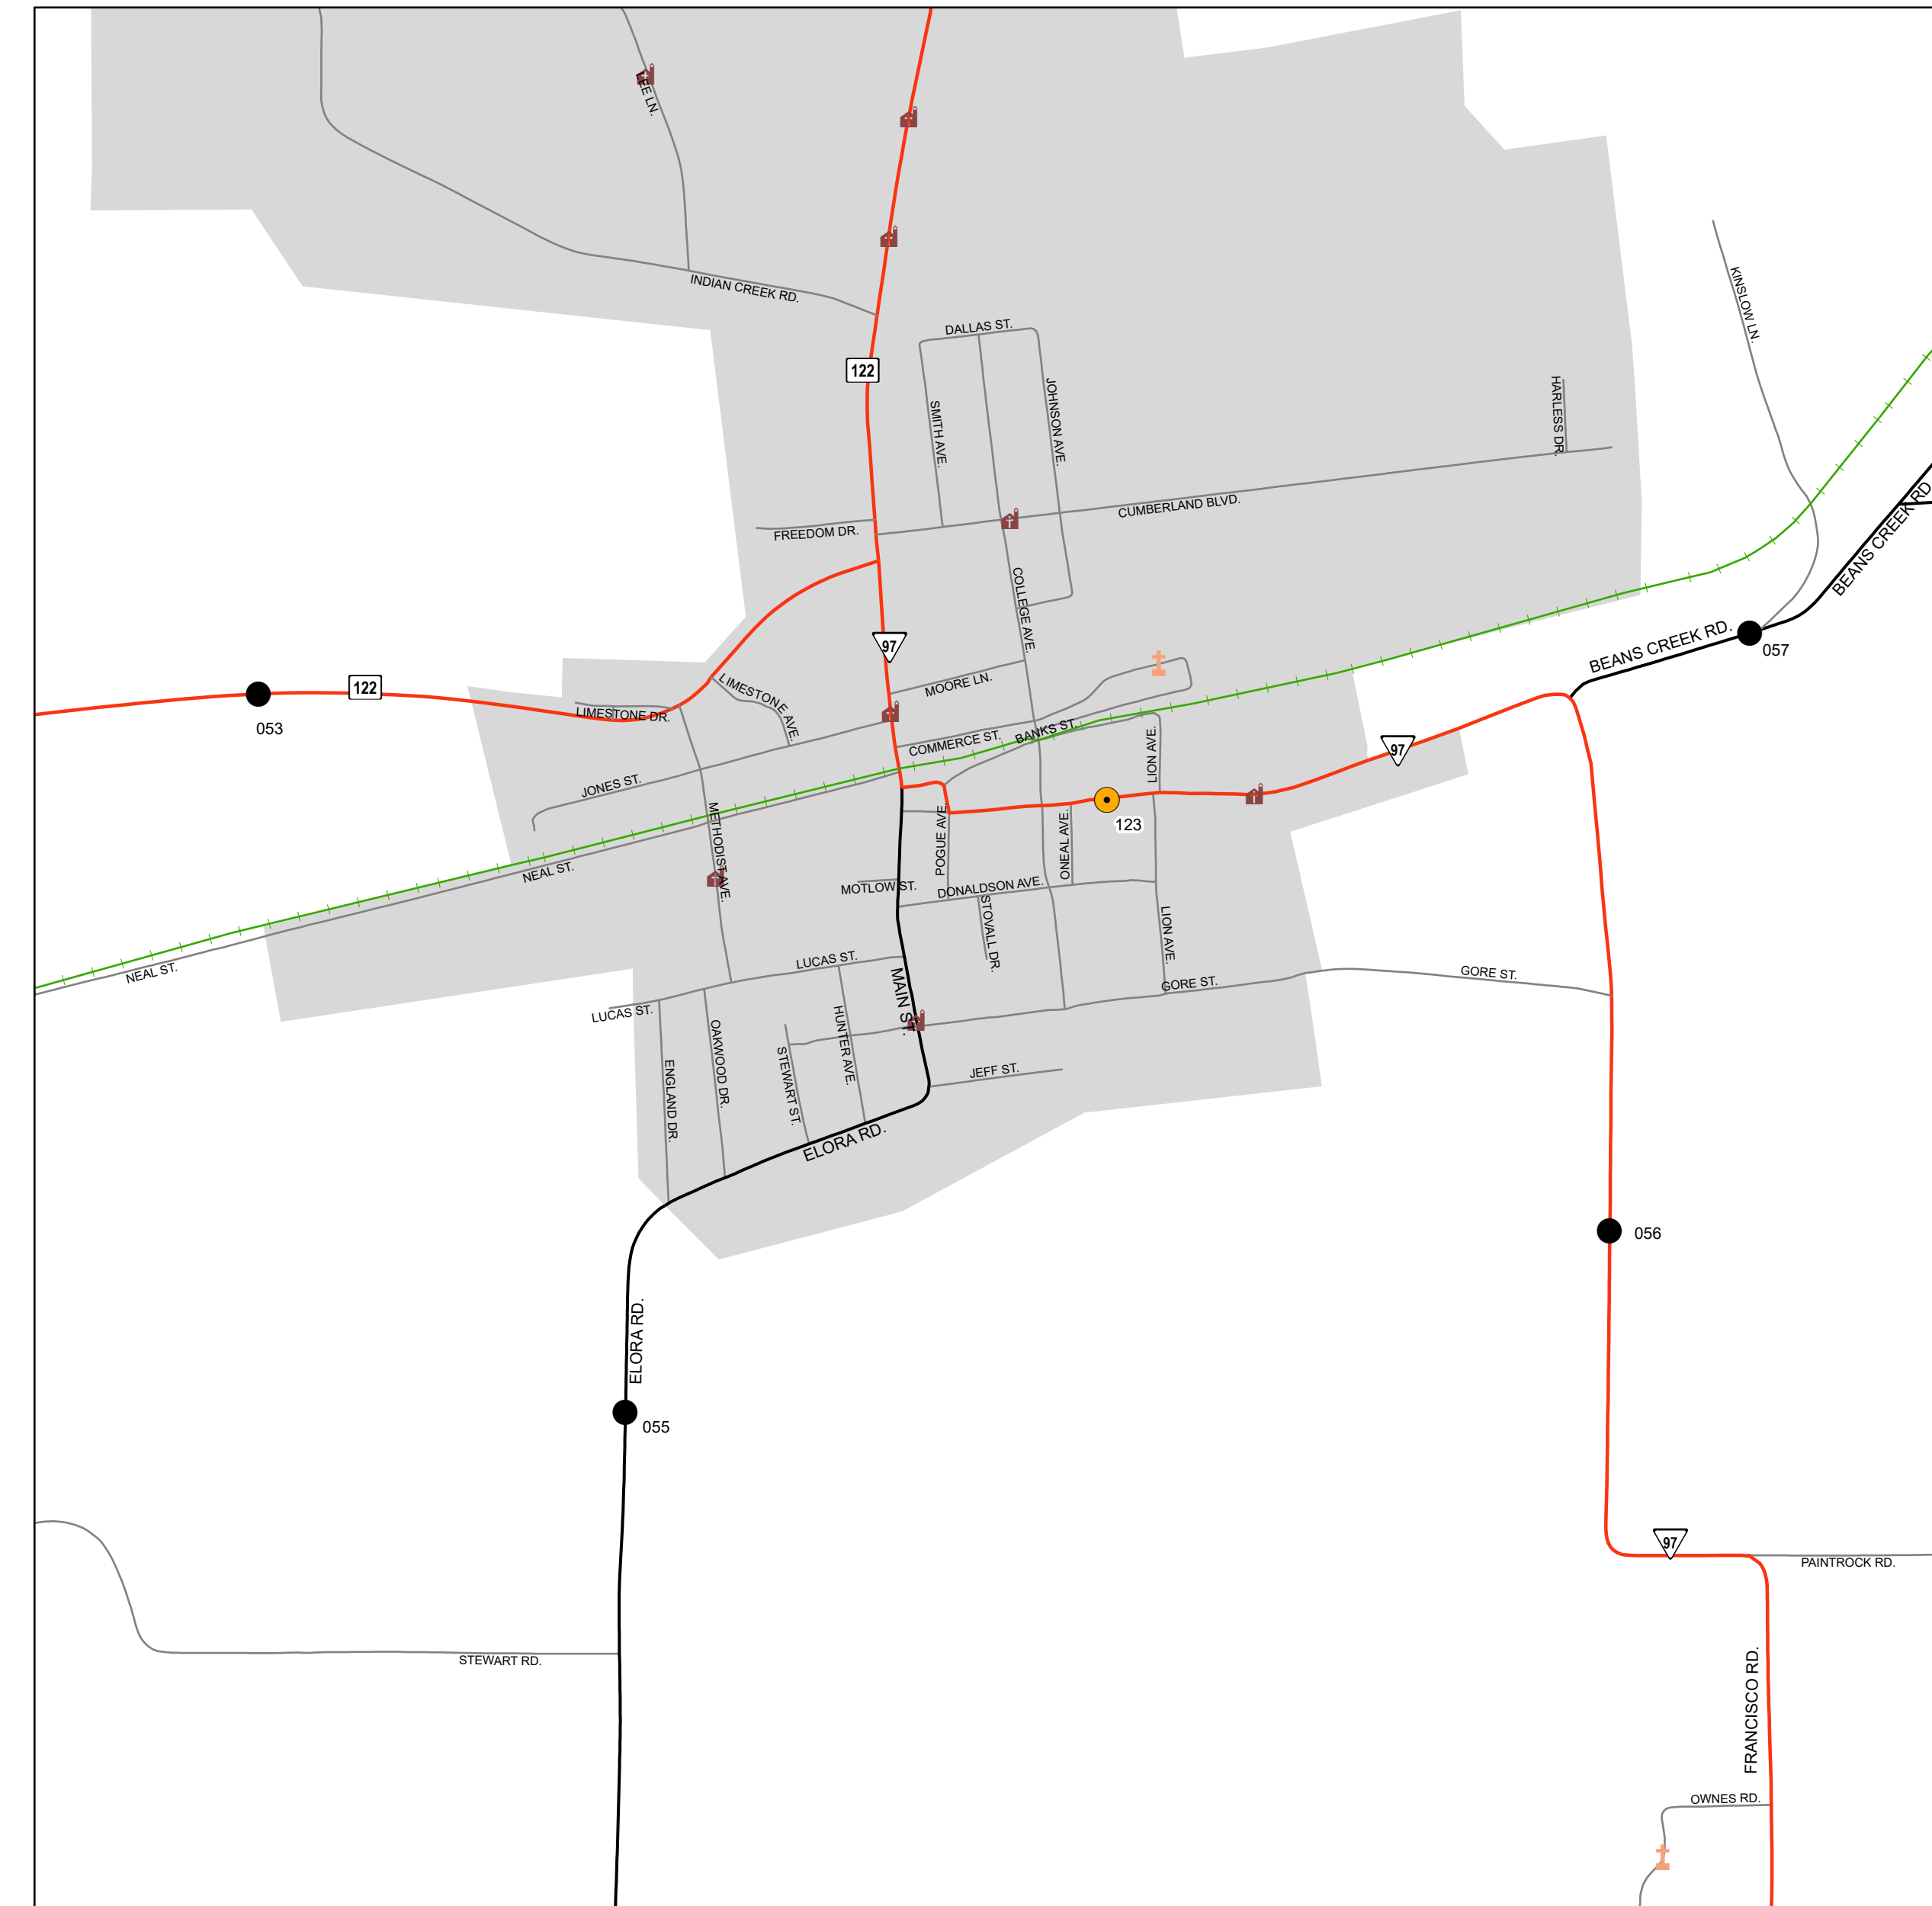

## Insets

1. Winchester/Dechard
2. Near Monteagle
3. Huntland

### CC Traffic Stations

015 040 **074** 107 118 137  
 016 041 077 108 **119** 138  
 026 **043** 083 109 120 139  
 027 044 084 110 129 140  
 028 **064** 085 111 130 145  
 029 065 086 113 131 147  
 037 066 091 114 132  
 038 068 092 115 133  
 039 069 093 117 134

### Legend

- HPMS Traffic Stations
- Class Count Traffic Stations
- CC Traffic Stations
- ATR Traffic Stations
- EDL Traffic Stations
- Churches
- Cemeteries
- HPMS Route
- Interstate
- State Route
- Functional Route
- Local Route
- Railroads
- Major Waterways
- Parks
- Municipal Boundary

## 2. Near Monteagle