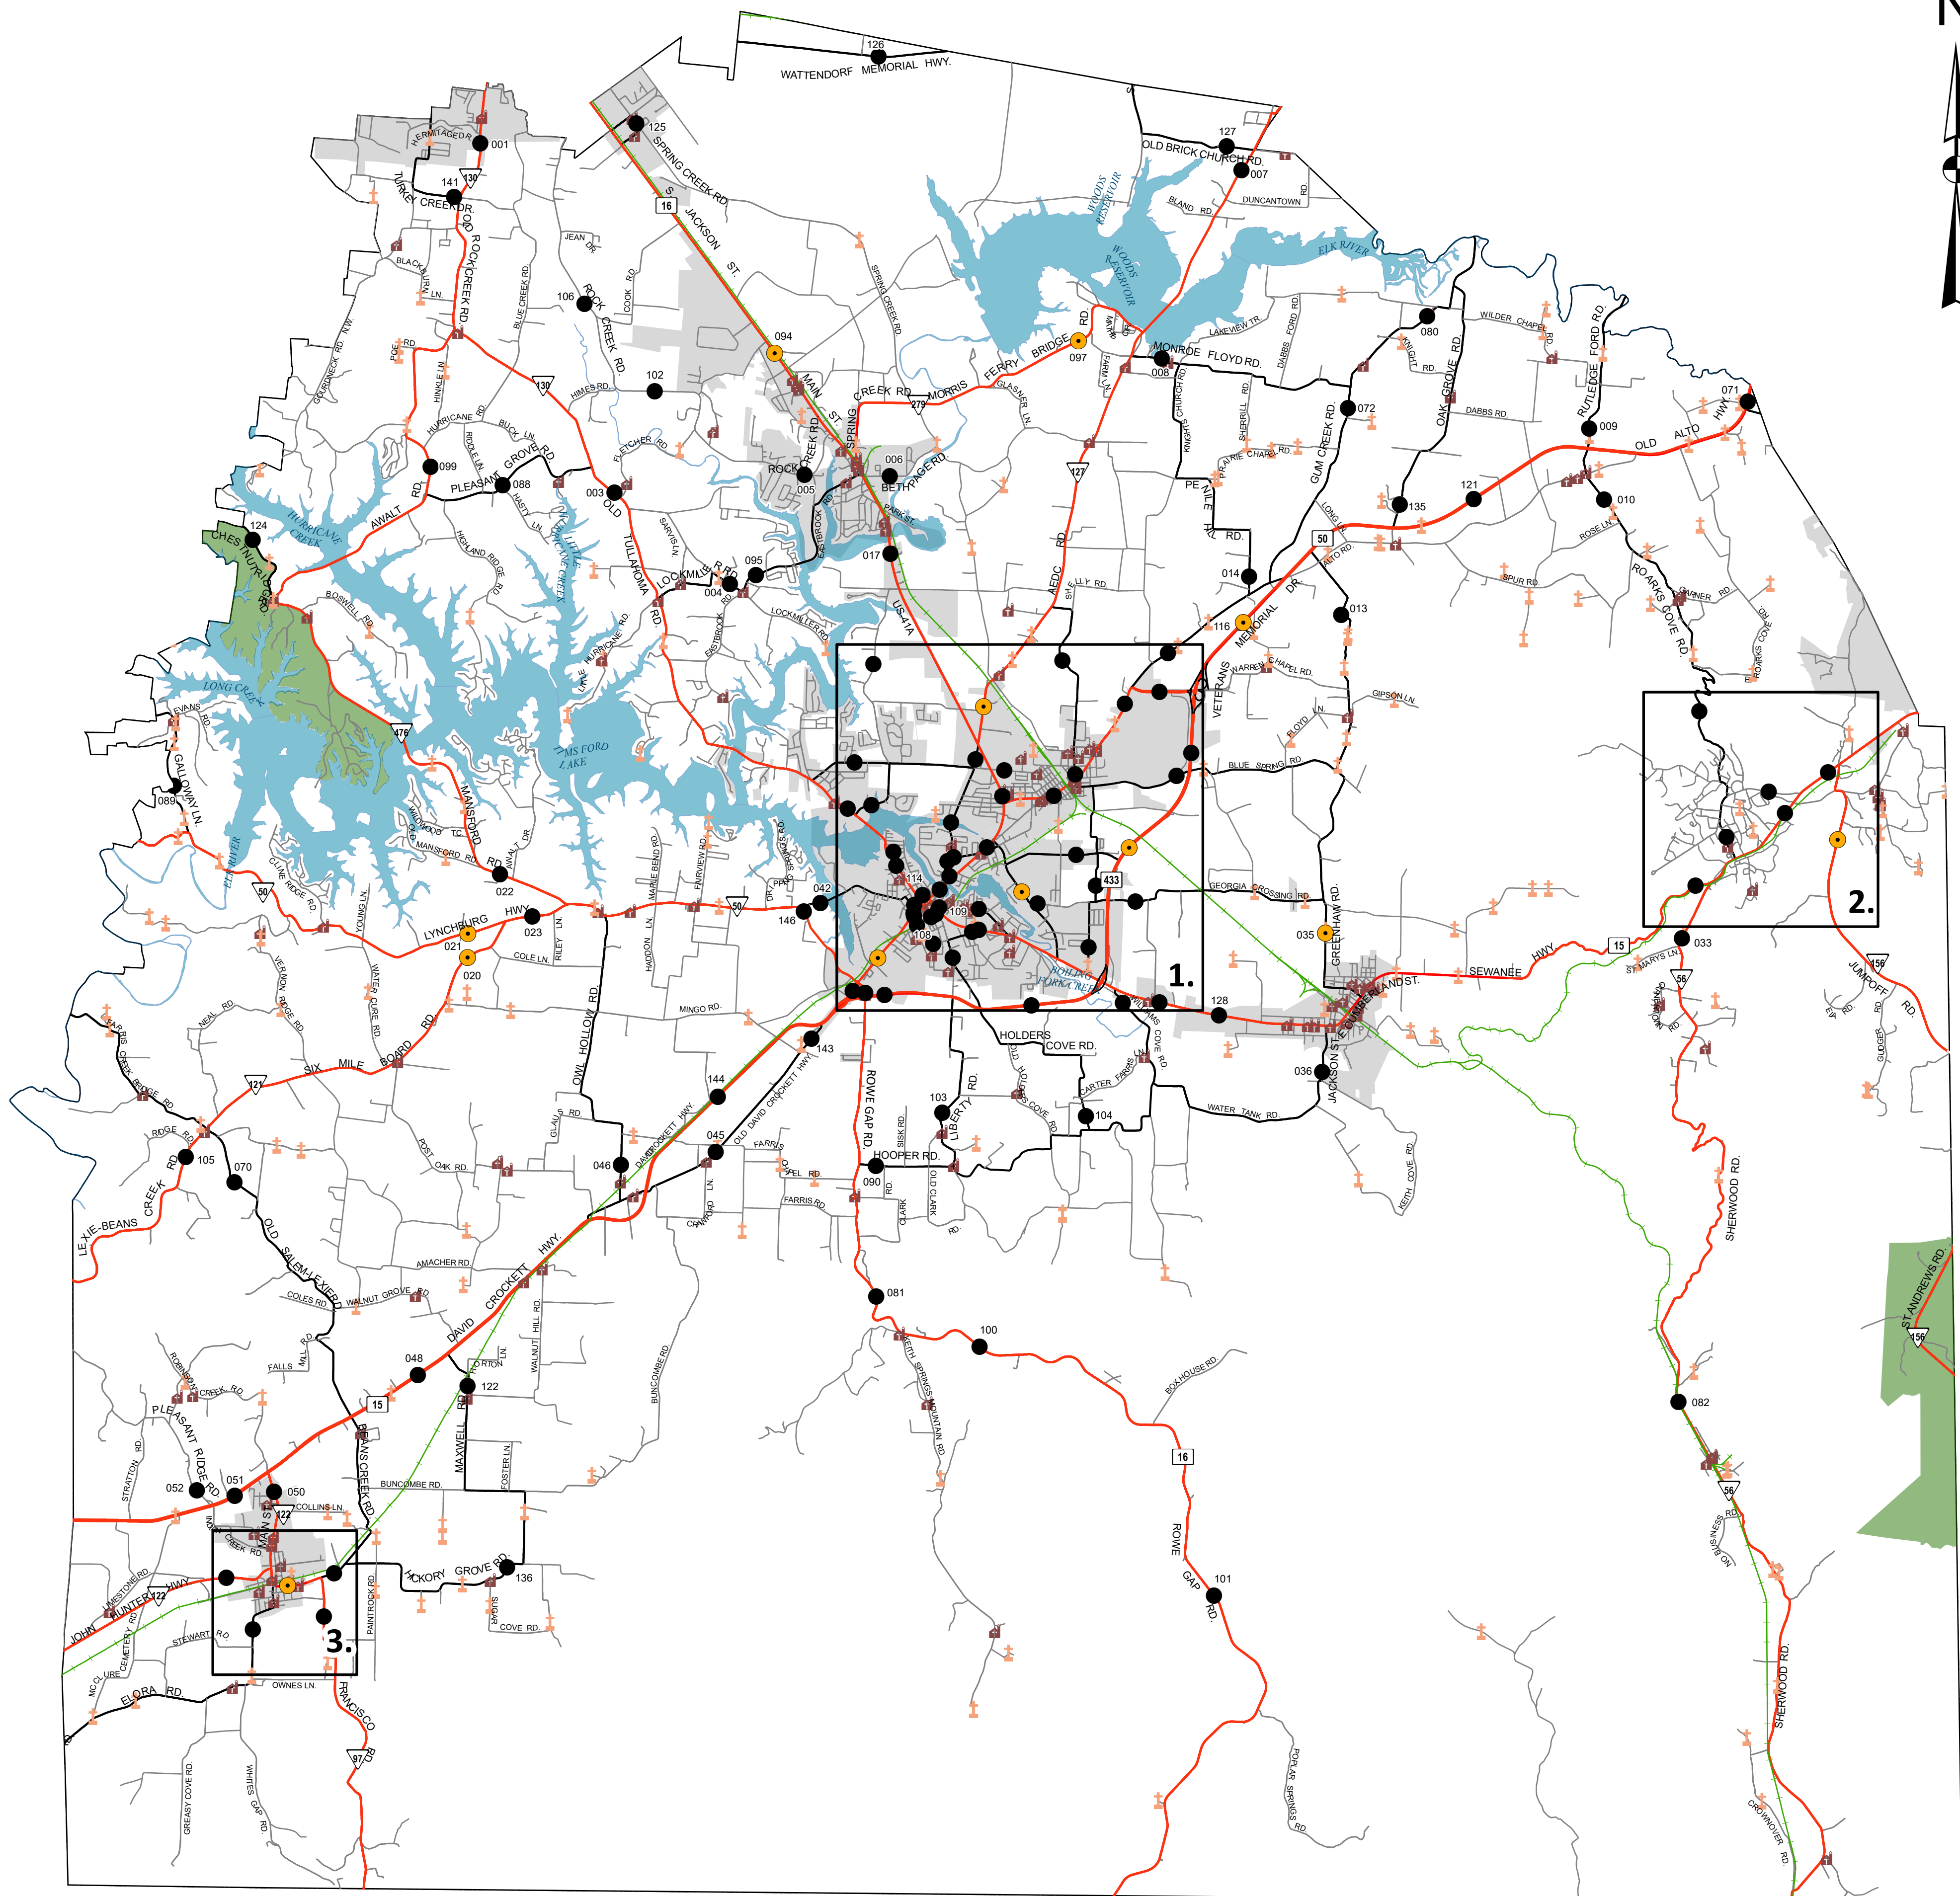

2023 Traffic Map Franklin County Tennessee

Prepared by the
Tennessee Department of Transportation
Long Range Planning Division
Office of Data Visualization

CC Traffic Stations

001	013	036	071	095	106	135
003	014	042	072	097	116	136
004	017	045	080	099	121	141
005	020	046	081	100	122	143
006	021	048	082	101	124	144
007	022	050	088	102	125	146
008	023	051	089	103	126	
009	033	052	090	104	127	
010	035	070	094	105	128	

Insets

1. Winchester/Dechard
2. Near Monteagle
3. Huntland

Legend

	HPMS Traffic Stations		HPMS Route
	Class Count Traffic Stations		Interstate
	CC Traffic Stations		State Route
	ATR Traffic Stations		Functional Route
	EDL Traffic Stations		Local Route
	Churches		Railroads
	Cemeteries		Major Waterways
			Parks
			Municipal Boundary