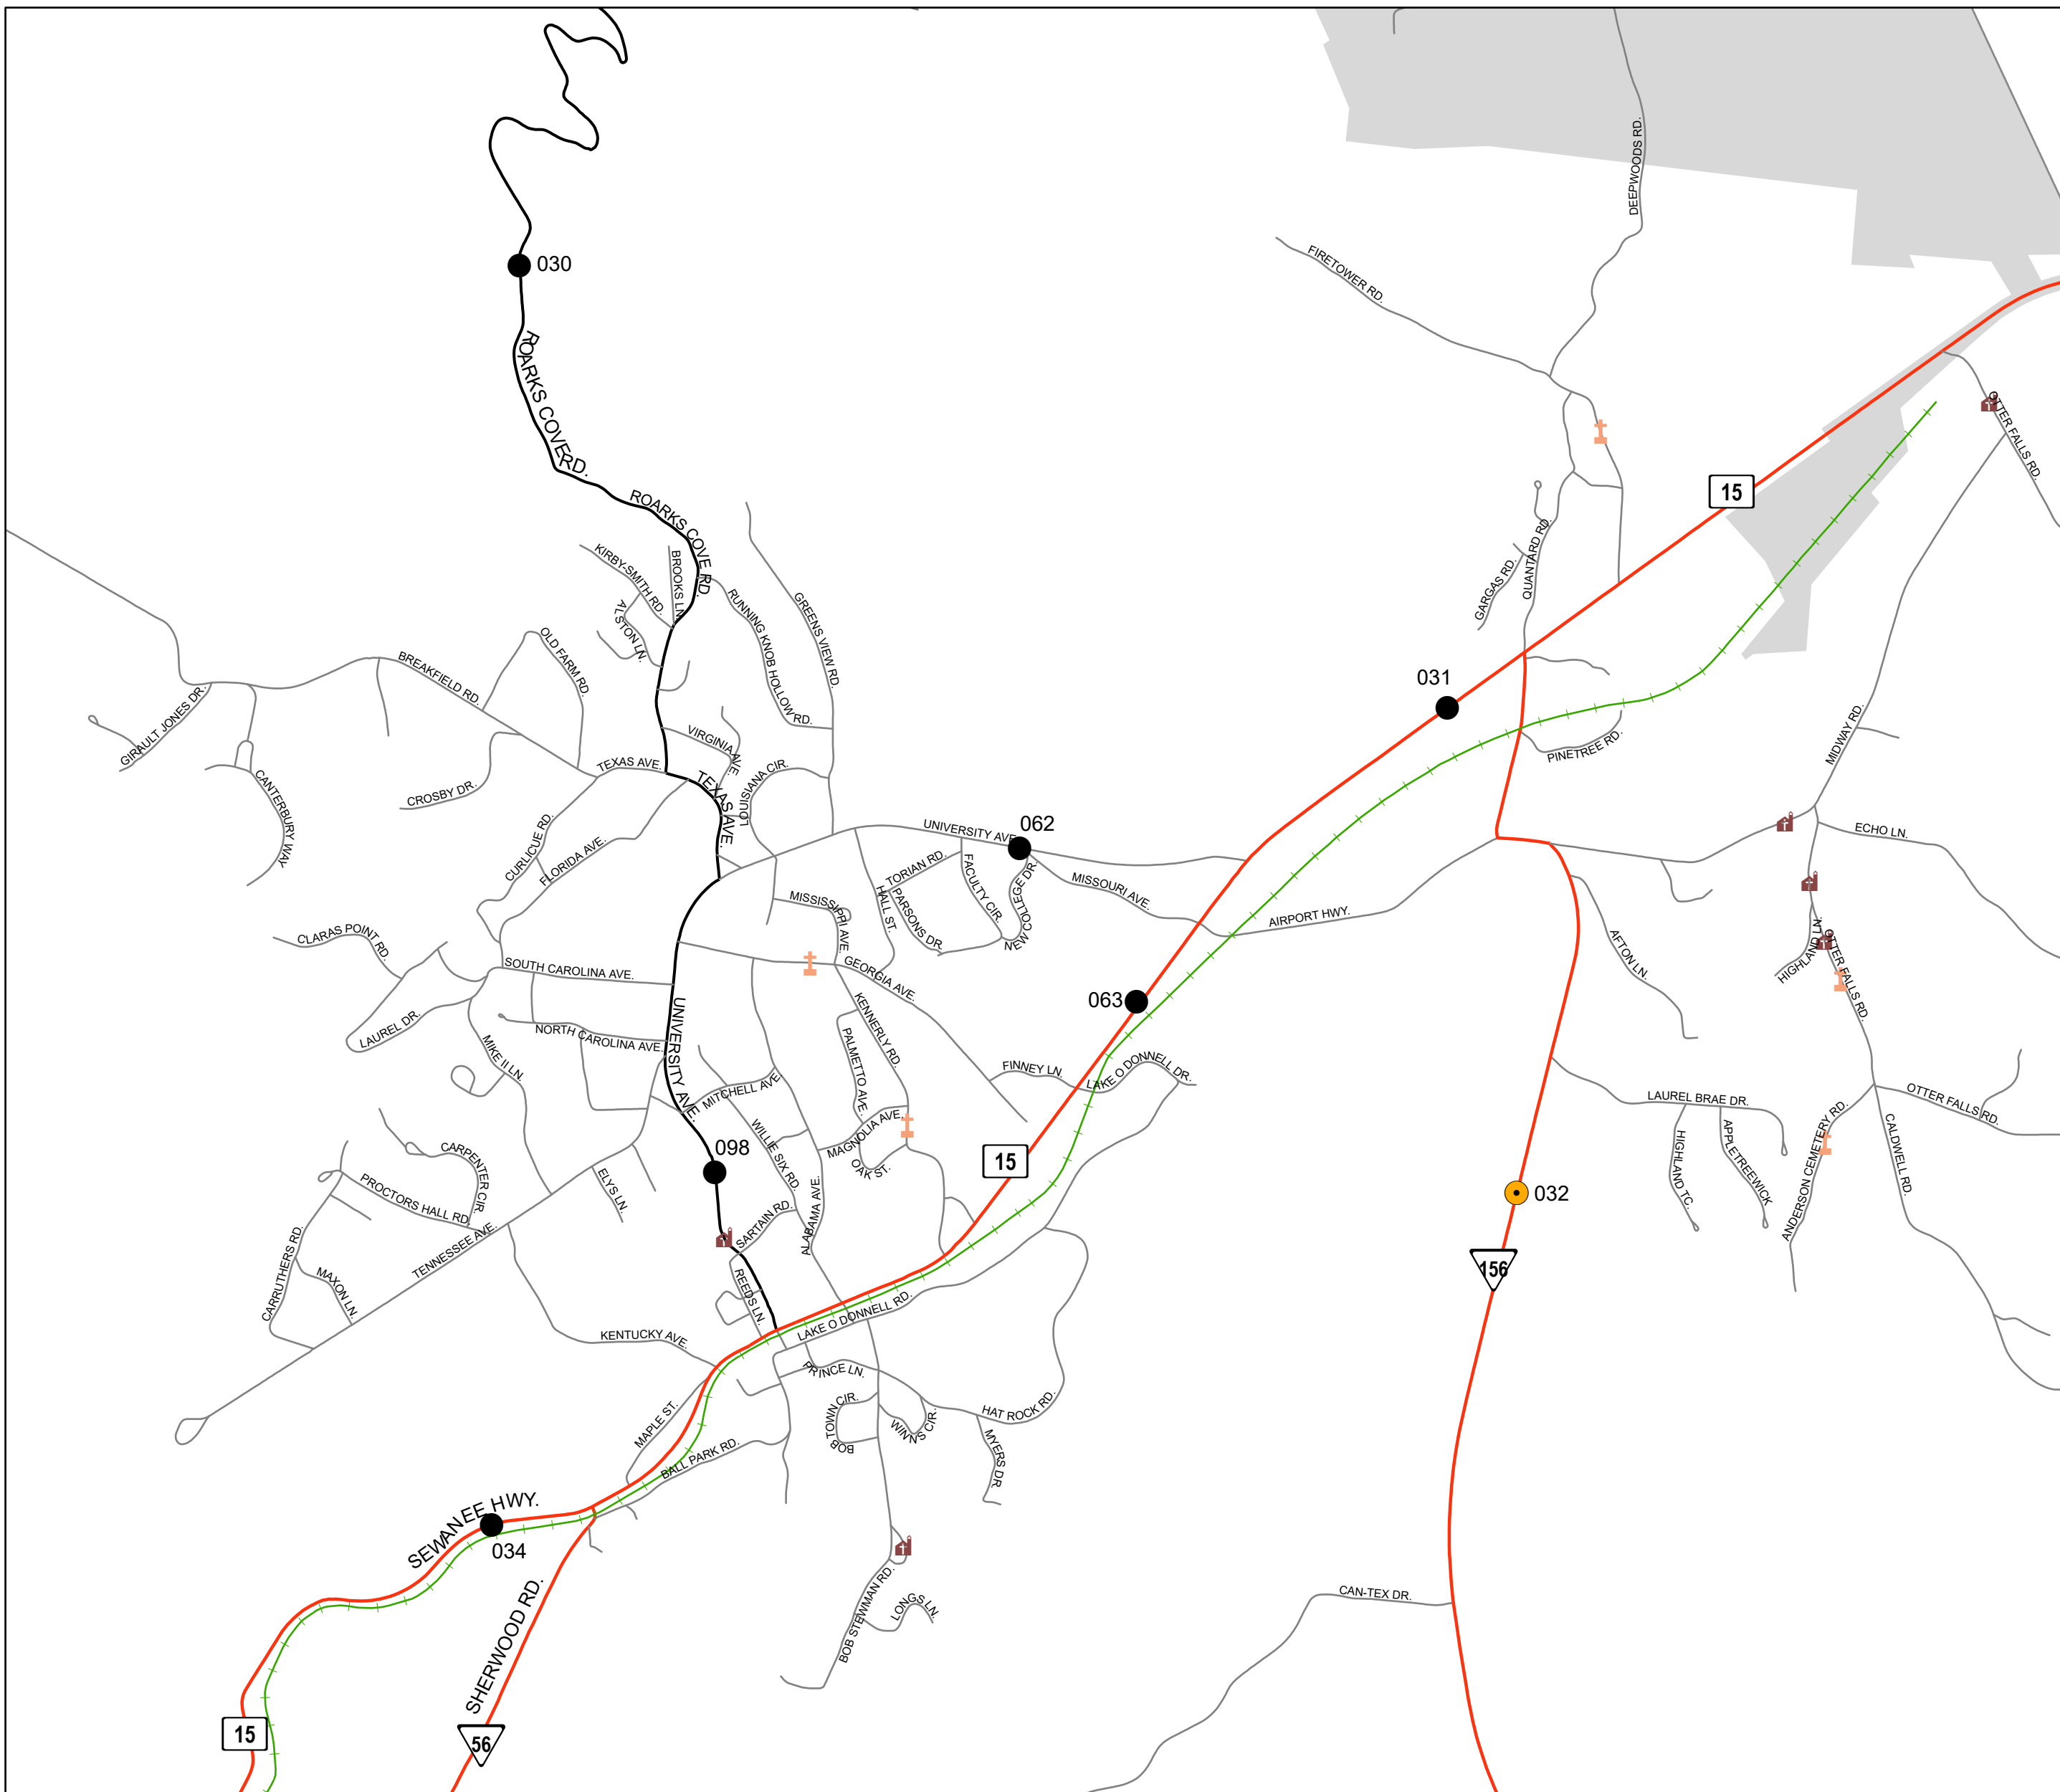

## Insets

1. Winchester/Dechard
2. Near Monteagle
3. Huntland

### CC Traffic Stations

015 040 **074** 107 118 137  
 016 041 077 108 **119** 138  
 026 **043** 083 109 120 139  
 027 044 084 110 129 140  
 028 **064** 085 111 130 145  
 029 065 086 113 131 147  
 037 066 091 114 132  
 038 068 092 115 133  
 039 069 093 117 134

### Legend

- HPMS Traffic Stations
- Class Count Traffic Stations
- CC Traffic Stations
- ATR Traffic Stations
- EDL Traffic Stations
- Churches
- Cemeteries
- HPMS Route
- Interstate
- State Route
- Functional Route
- Local Route
- Railroads
- Major Waterways
- Parks
- Municipal Boundary

## 2. Near Monteagle