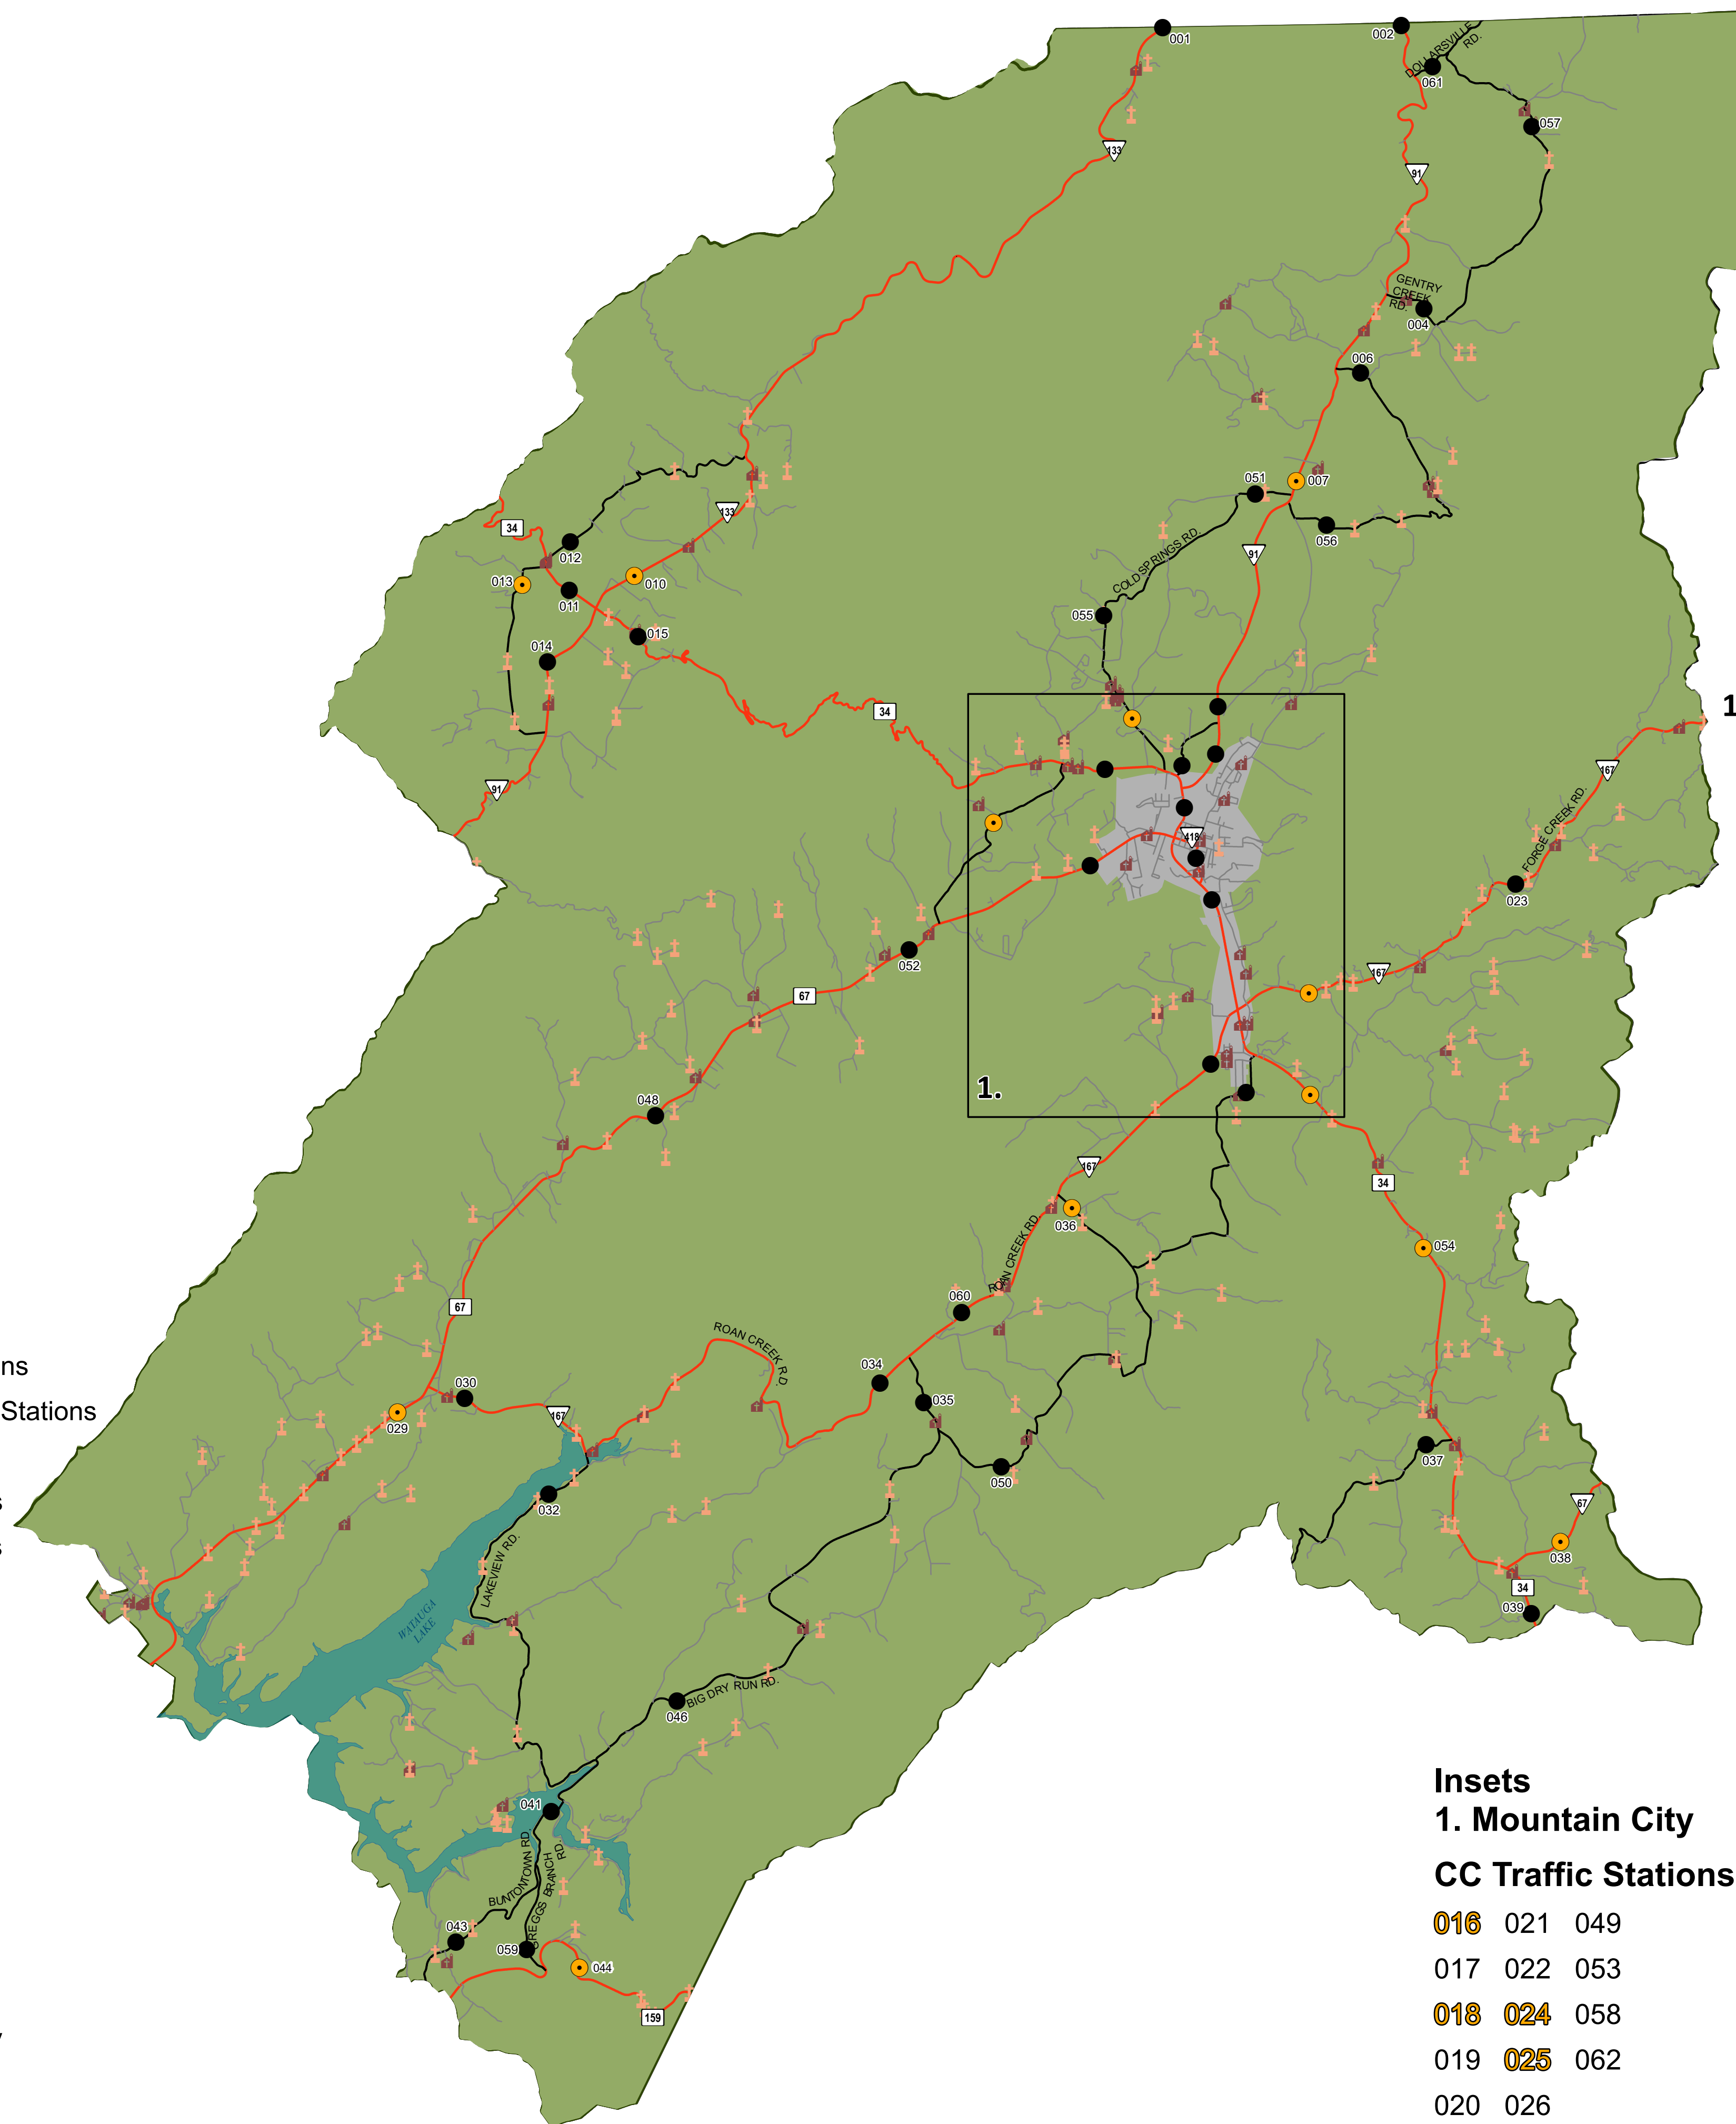

# 2023 Traffic Map Johnson County Tennessee

Prepared by the  
Tennessee Department of Transportation  
Long Range Planning Division  
Office of Data Visualization

### CC Traffic Stations

- 001 015 039 055
- 002 023 041 056
- 004 **029** 043 057
- 006 030 **044** 059
- 007** 032 046 060
- 010** 034 048 061
- 011 035 050
- 012 **036** 051
- 013** 037 052
- 014 **038** **054**

### Legend

- HPMS Traffic Stations
- Class Count Traffic Stations
- CC Traffic Stations
- ATR Traffic Stations
- EDL Traffic Stations
- Churches
- Cemeteries
- HPMS Route
- Interstate
- State Route
- Functional Route
- Local Route
- Railroads
- Major Waterways
- Parks
- Municipal Boundary

### Insets 1. Mountain City

- #### CC Traffic Stations
- 016** 021 049
  - 017 022 053
  - 018** **024** 058
  - 019 **025** 062
  - 020 026