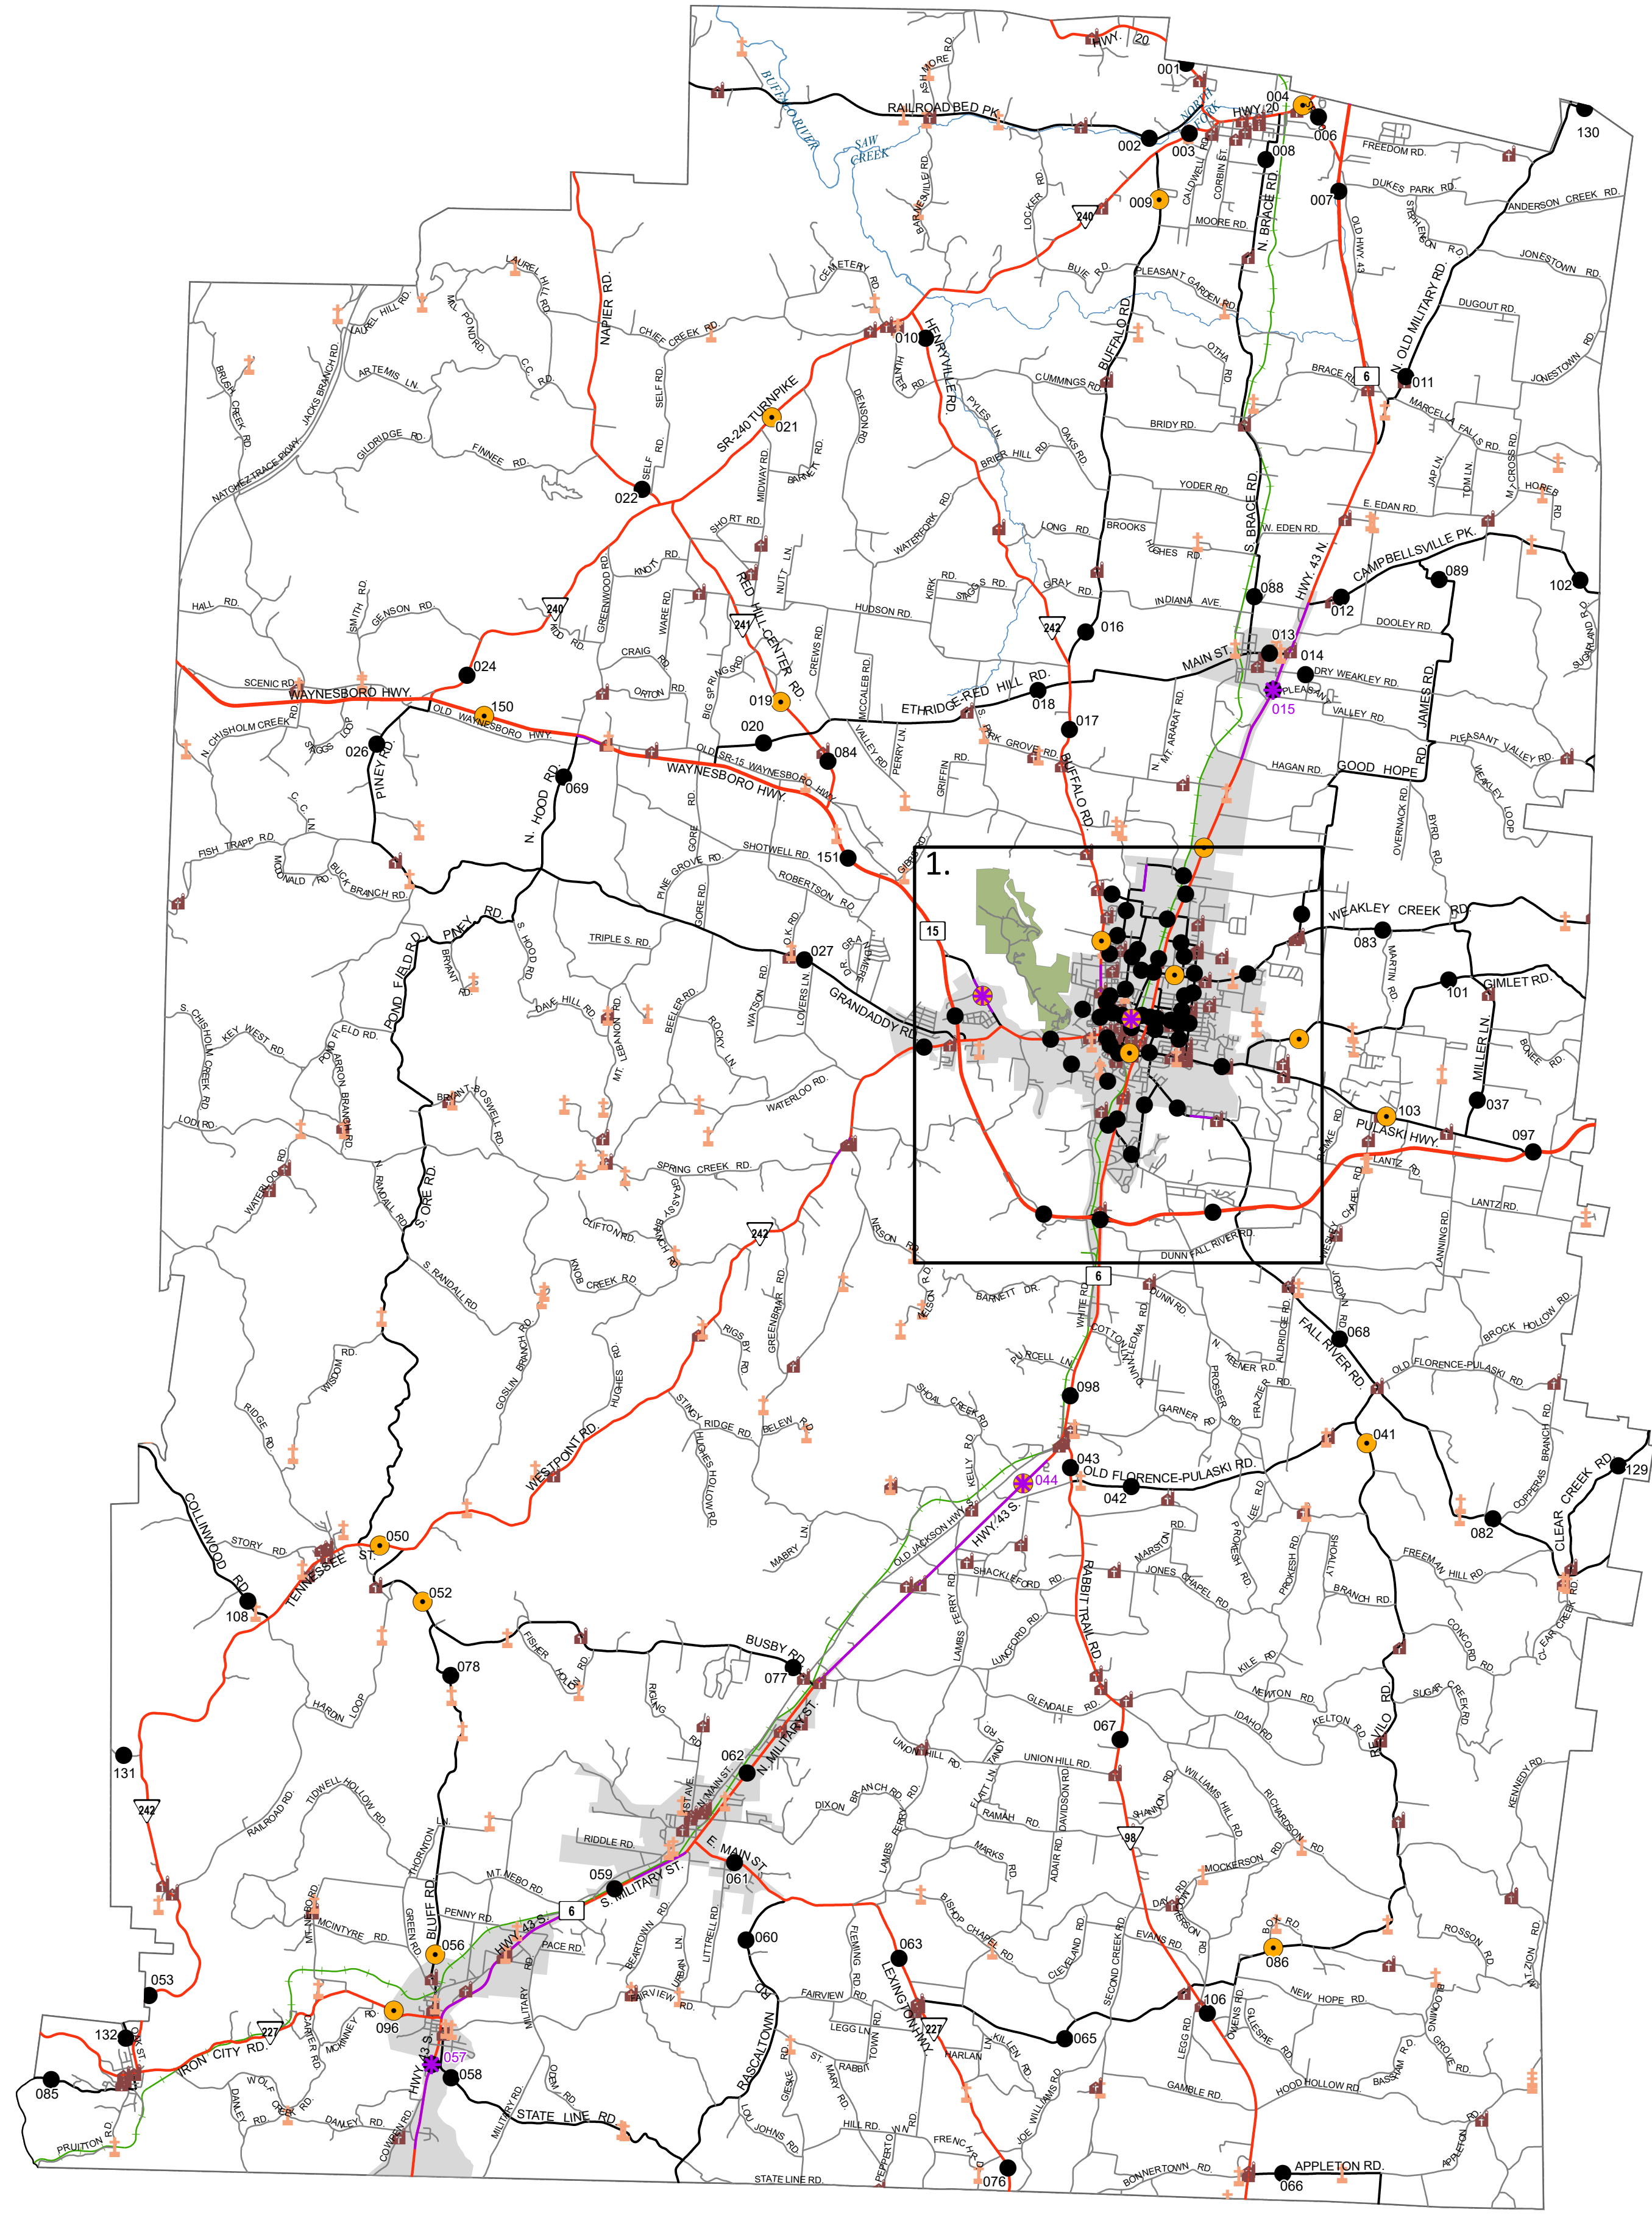

Inset:  
Lawrenceburg

### Legend

- HPMS Traffic Stations
- Class Count Traffic Stations
- CC Traffic Stations
- ATR Traffic Stations
- EDL Traffic Stations
- Churches
- Cemeteries
- HPMS Route
- Interstate
- State Route
- Functional Route
- Local Route
- Railroads
- Major Waterways
- Parks
- Municipal Boundary

2023 Traffic Map  
**Lawrence County**  
 Tennessee  
 Prepared by the  
 Tennessee Department of Transportation  
 Long Range Planning Division  
 Office of Data Visualization

# 2023 Traffic Map Lawrence County Lawrenceburg Tennessee

Prepared by the  
Tennessee Department of Transportation  
Long Range Planning Division  
Office of Data Visualization