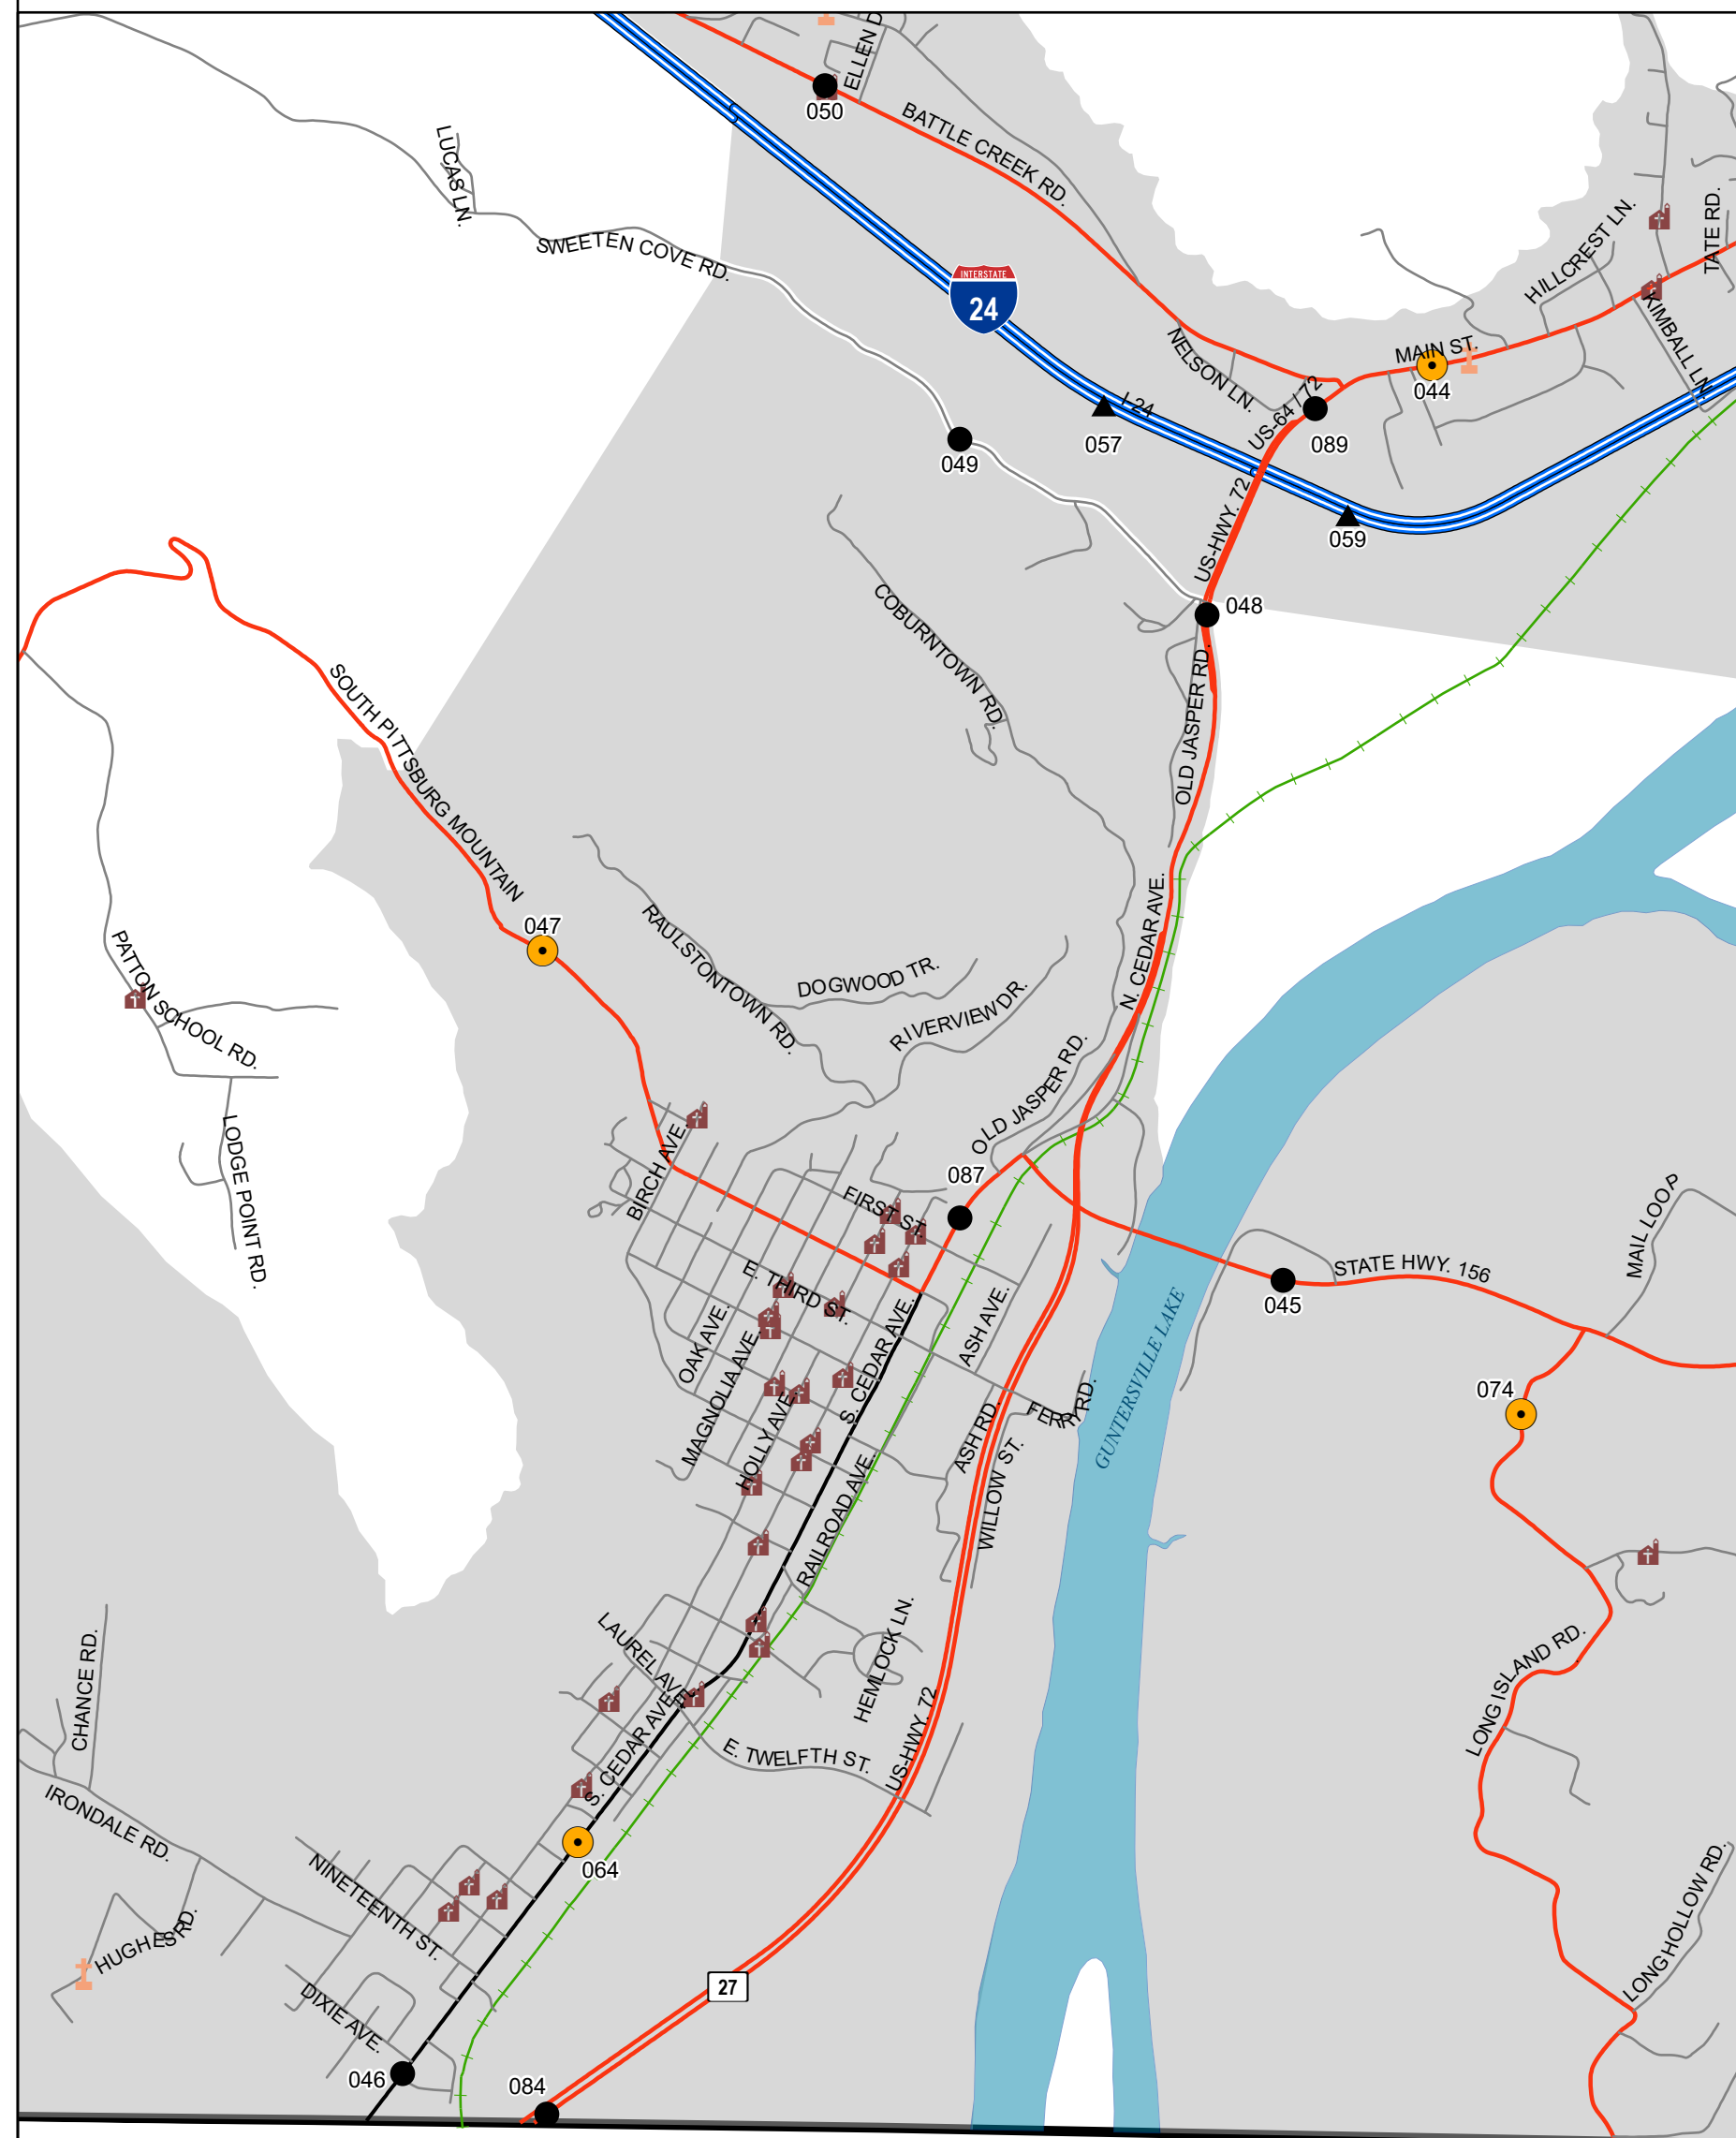

**Legend**

- HPMS Traffic Stations
- Class Count Traffic Stations
- CC Traffic Stations
- ATR Traffic Stations
- EDL Traffic Stations
- Churches
- Cemeteries
- HPMS Route
- Interstate
- State Route
- Functional Route
- Local Route
- Railroads
- Major Waterways
- Parks
- Municipal Boundary

2023 Traffic Map  
**Marion County**  
 Tennessee

Prepared by the  
 Tennessee Department of Transportation  
 Long Range Planning Division  
 Office of Data Visualization

### 1. Montevalle

### 2. South Pittsburg & Kimball