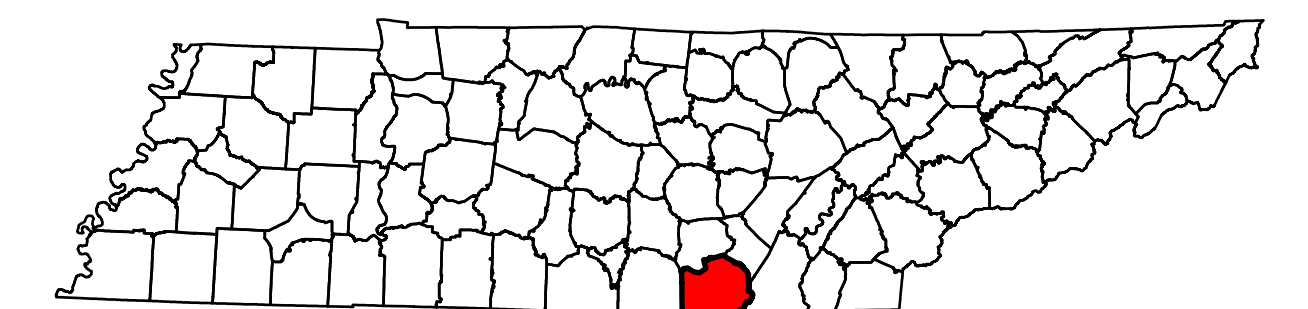

2023 Traffic Map  
**Marion County**  
 Tennessee

Prepared by the  
 Tennessee Department of Transportation  
 Long Range Planning Division  
 Office of Data Visualization

### 2. South Pittsburg & Kimball

# 2023 Traffic Map Marion County Tennessee

Prepared by the  
Tennessee Department of Transportation  
Long Range Planning Division  
Office of Data Visualization

#### Legend

- HPMS Traffic Stations
- Class Count Traffic Stations
- CC Traffic Stations
- ATR Traffic Stations
- EDL Traffic Stations
- Churches
- Cemeteries
- HPMS Route
- Interstate
- State Route
- Functional Route
- Local Route
- Railroads
- Major Waterways
- Parks
- Municipal Boundary