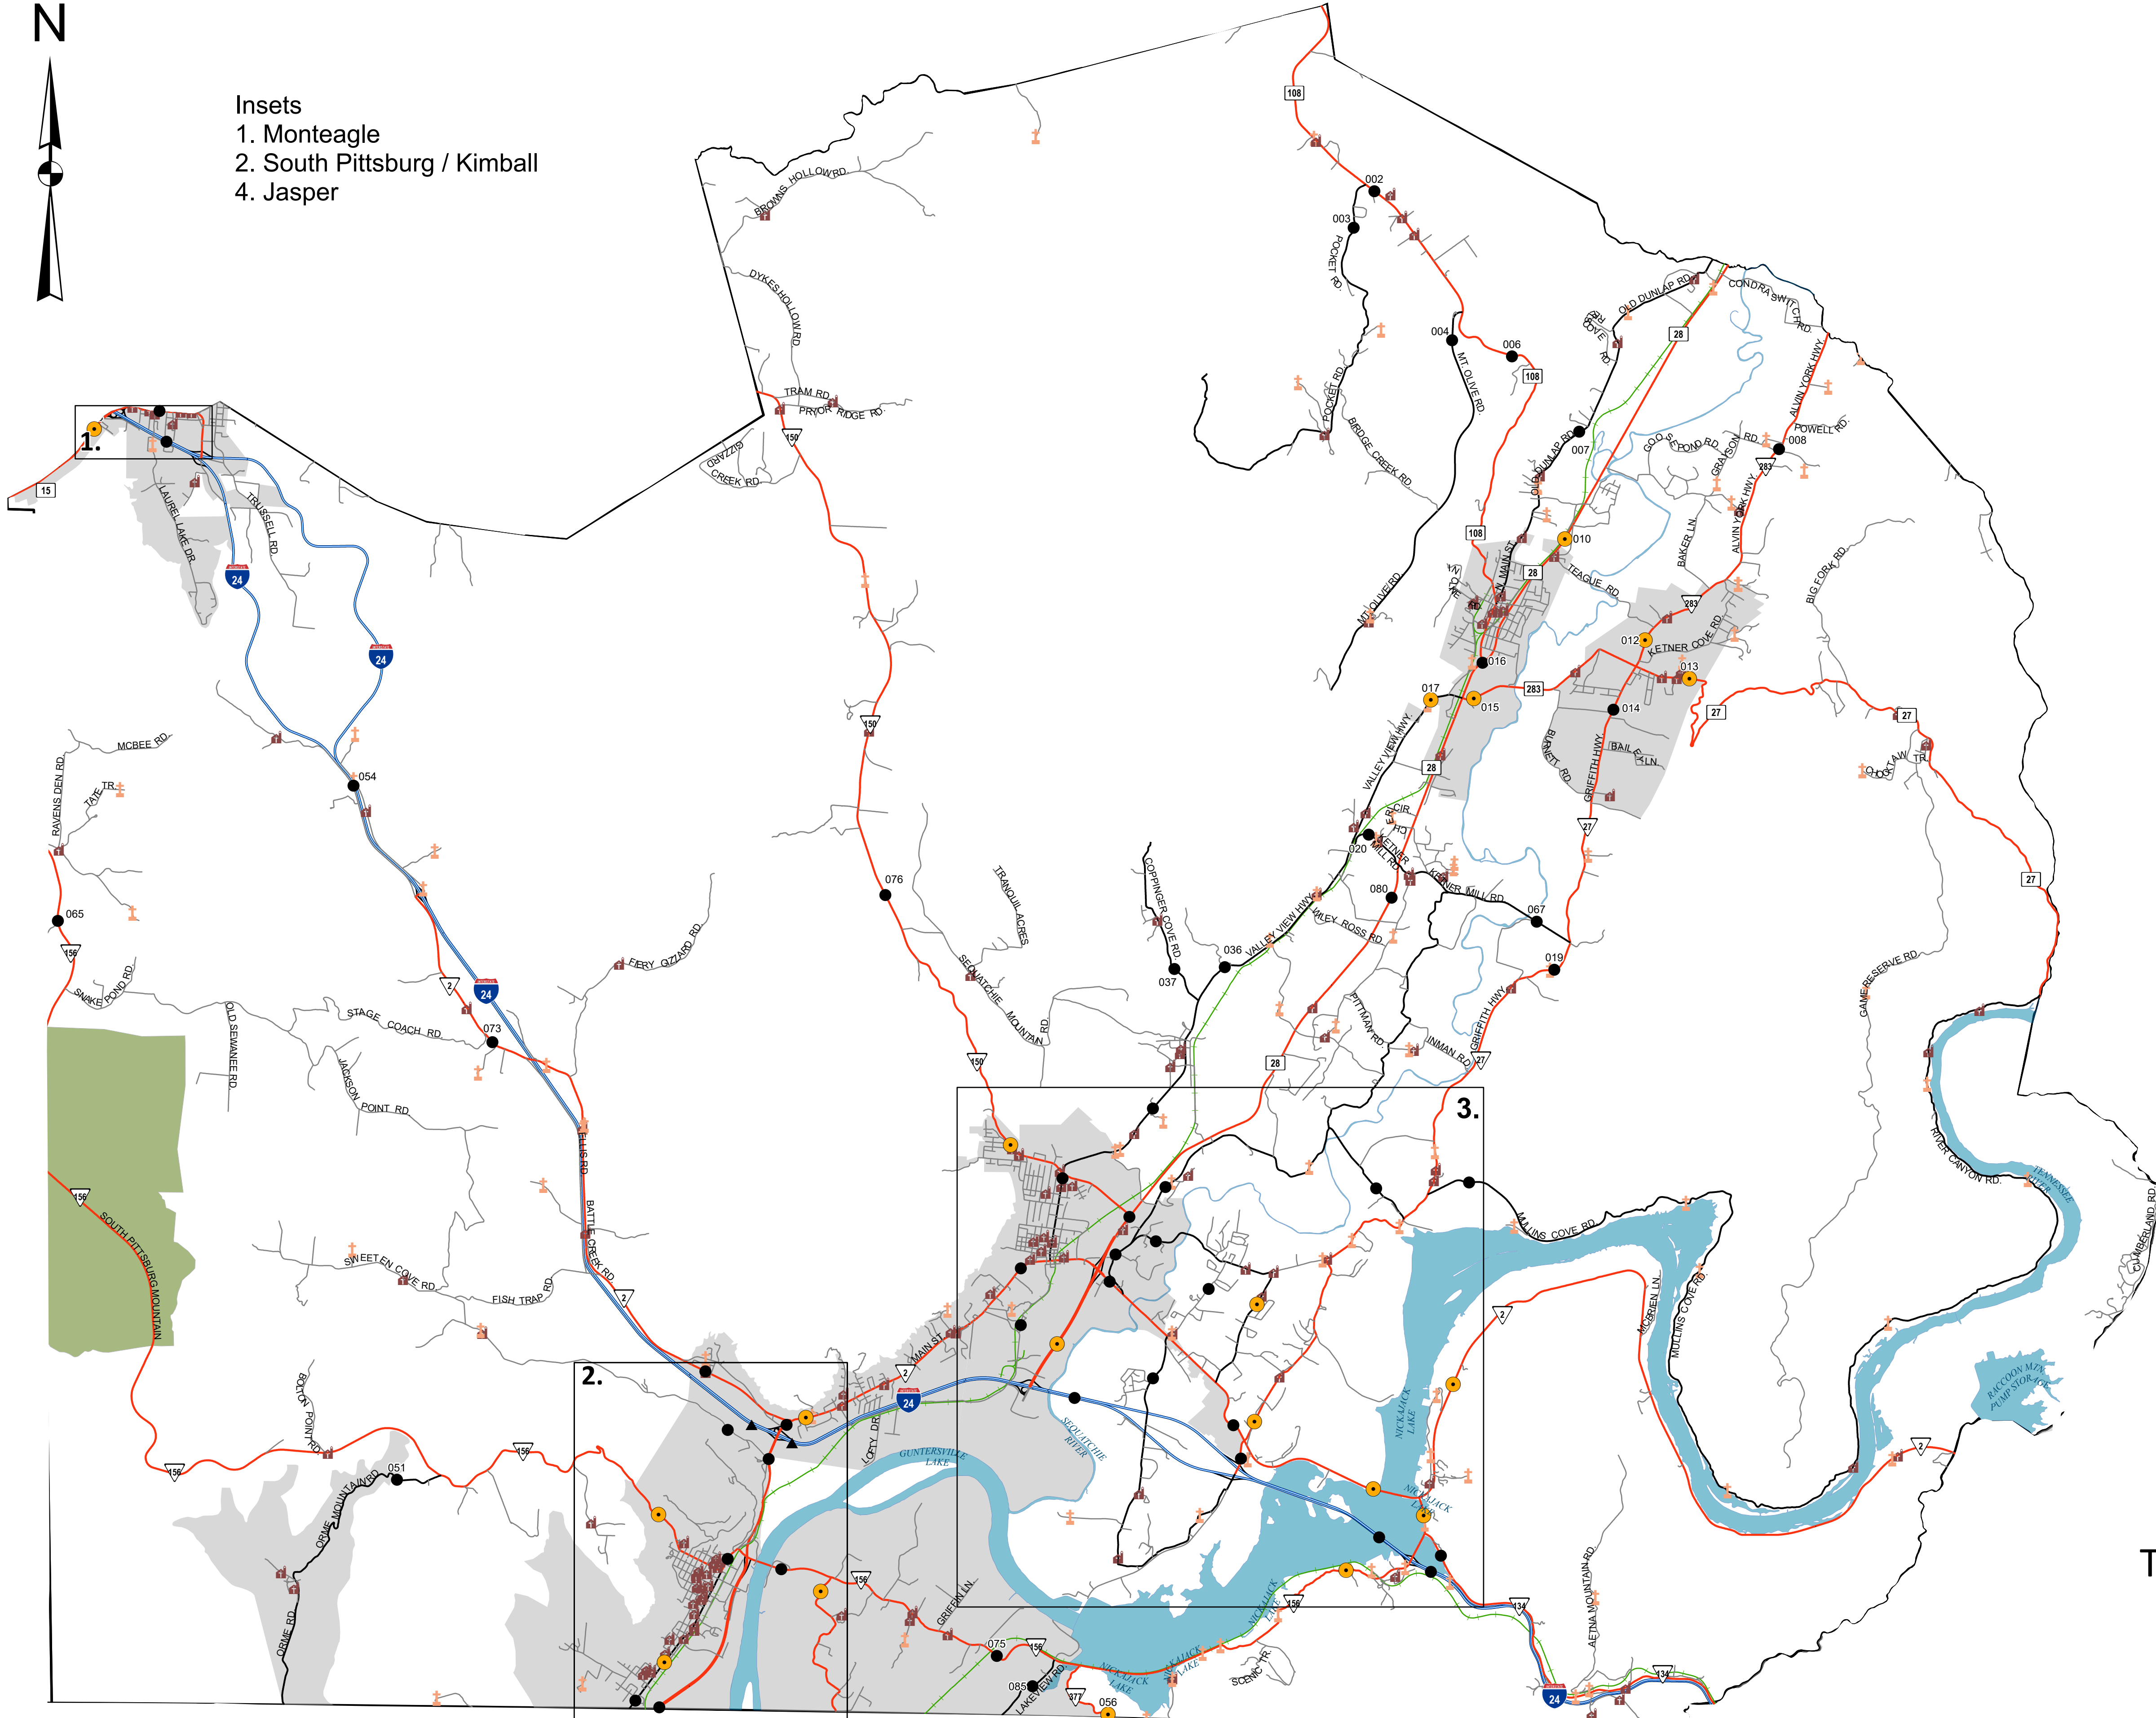

N

**Insets**

- 1. Monteagle
- 2. South Pittsburg / Kimball
- 4. Jasper

**CC Traffic Stations**

- 002 010 017 054 076
- 003 012 019 056 080
- 004 013 020 065 085
- 006 014 036 067
- 007 015 037 073
- 008 016 051 075

2023 Traffic Map  
**Marion County**  
 Tennessee

Prepared by the  
 Tennessee Department of Transportation  
 Long Range Planning Division  
 Office of Data Visualization

### 2. South Pittsburg & Kimball

# 2023 Traffic Map Marion County Tennessee

Prepared by the  
Tennessee Department of Transportation  
Long Range Planning Division  
Office of Data Visualization