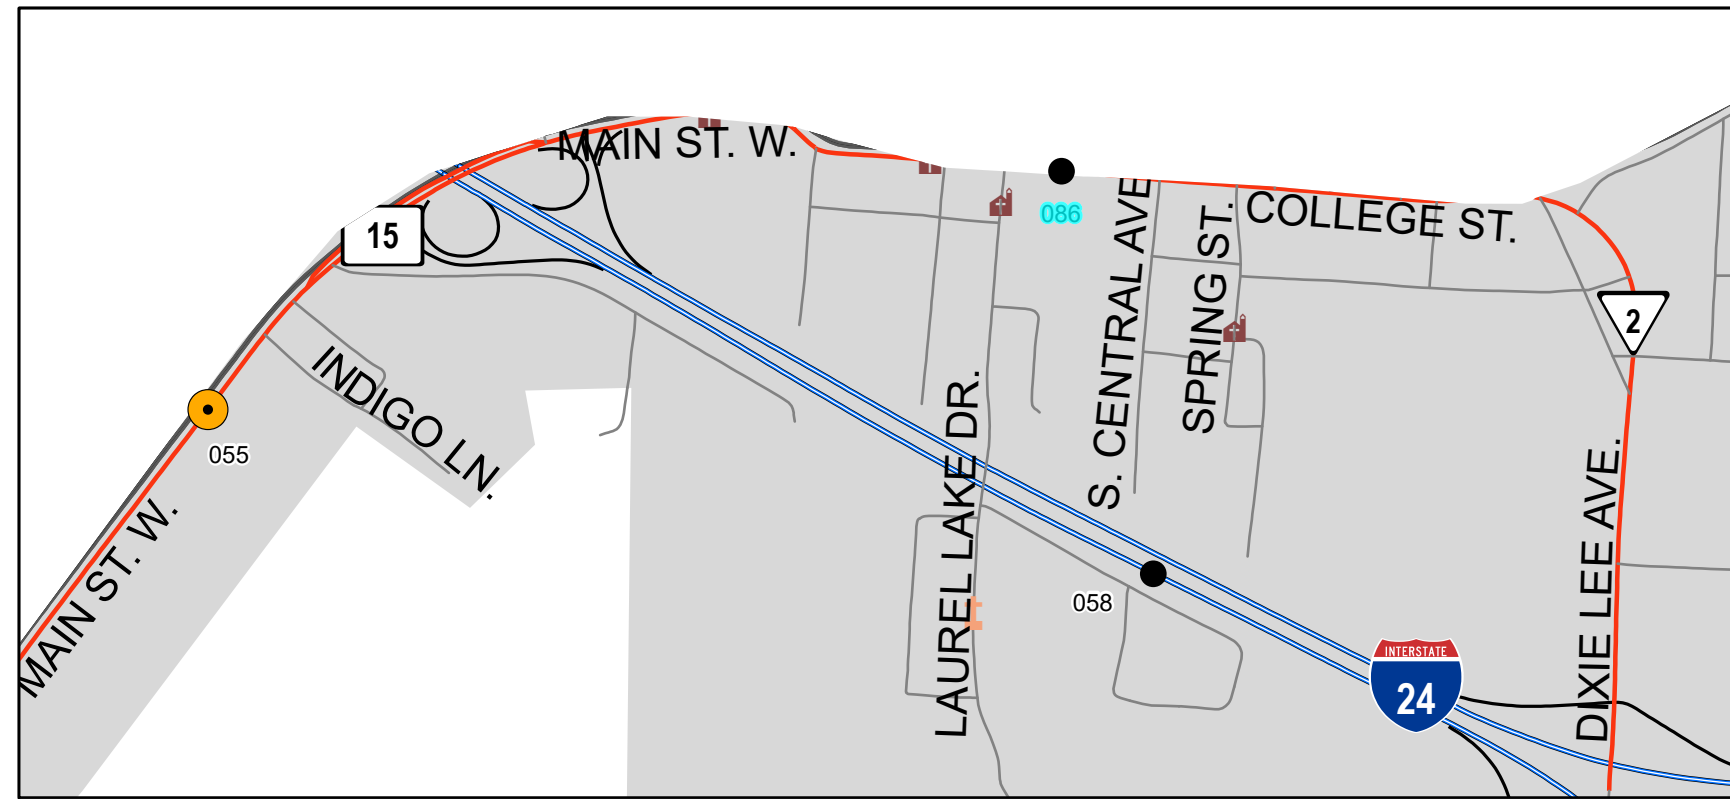

N

**Insets**

- 1. Monteagle
- 2. South Pittsburg / Kimball
- 4. Jasper

**CC Traffic Stations**

- 002 010 017 054 076
- 003 012 019 056 080
- 004 013 020 065 085
- 006 014 036 067
- 007 015 037 073
- 008 016 051 075

**Legend**

- HPMS Traffic Stations
- Class Count Traffic Stations
- CC Traffic Stations
- ATR Traffic Stations
- EDL Traffic Stations
- Churches
- Cemeteries
- HPMS Route
- Interstate
- State Route
- Functional Route
- Local Route
- Railroads
- Major Waterways
- Parks
- Municipal Boundary

2023 Traffic Map  
**Marion County**  
 Tennessee

Prepared by the  
 Tennessee Department of Transportation  
 Long Range Planning Division  
 Office of Data Visualization

# 2023 Traffic Map Marion County Tennessee

Prepared by the  
Tennessee Department of Transportation  
Long Range Planning Division  
Office of Data Visualization