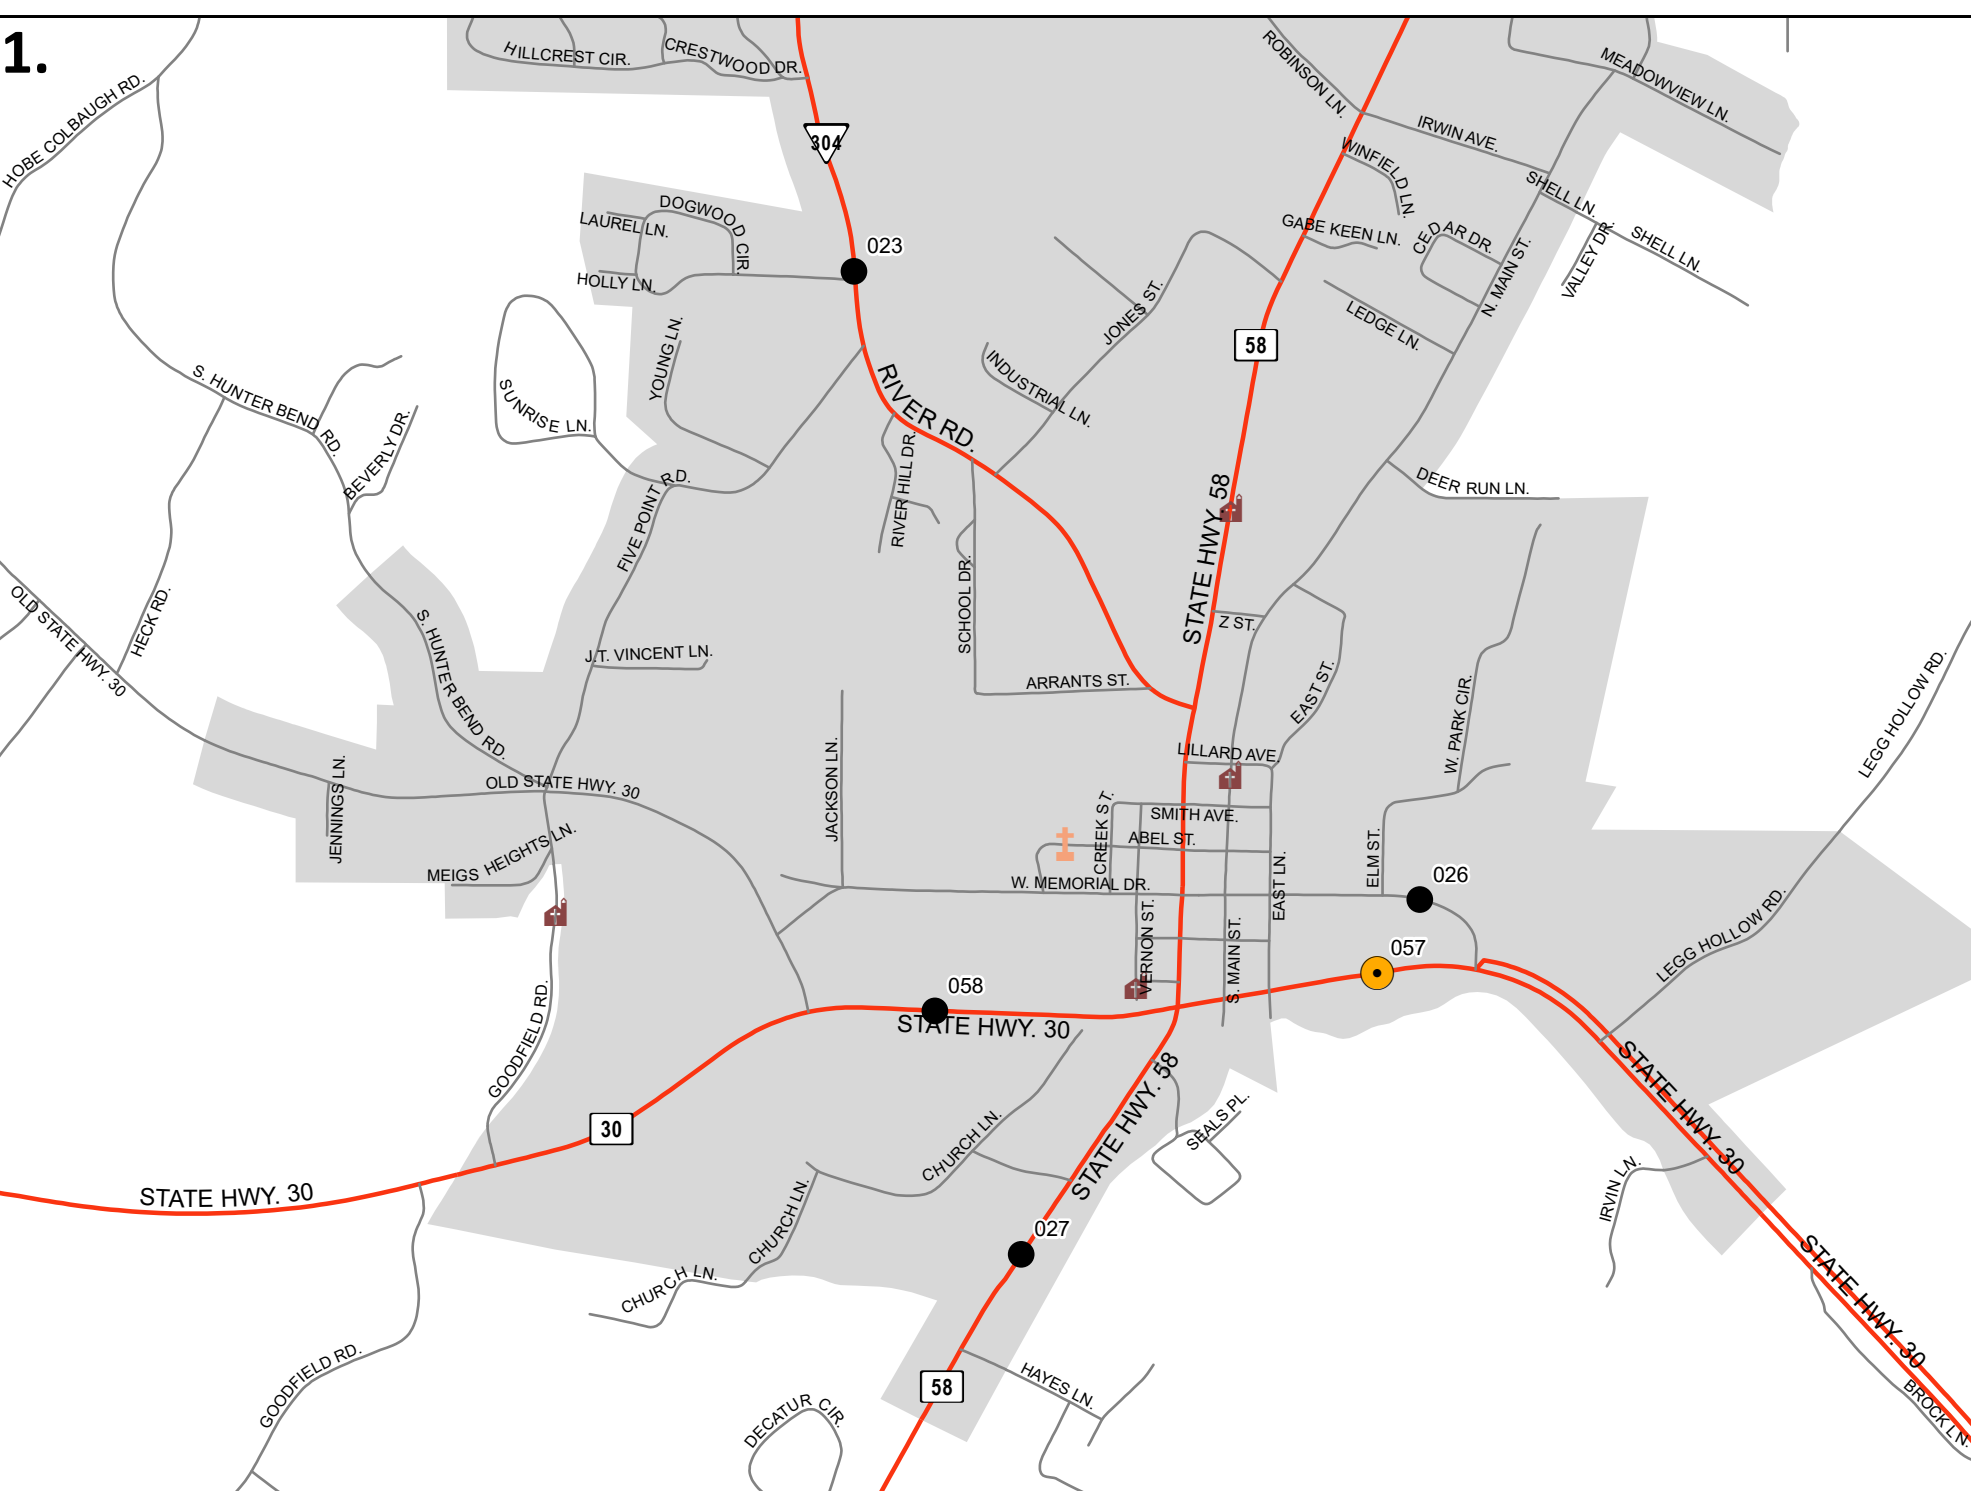

CC Traffic Stations

- 001 014 **033 045** 054
- 002 **016** 034 046 055
- 003 **018** 035 047
- 005 020 **037** 048
- 006 025 038 049
- 009 029 039 050
- 012 031 042 **051**
- 013 032 **044 052**

2023 Traffic Map
Meigs County
 Tennessee

Prepared by the
 Tennessee Department of Transportation
 Long Range Planning Division
 Office of Data Visualization

**1. Decatur
CC Traffic Stations**

- 023 027
- 024 **057**
- 026 058

Insets
 1. Decatur

Legend

- HPMS Traffic Stations
- Class Count Traffic Stations
- CC Traffic Stations
- ATR Traffic Stations
- EDL Traffic Stations
- Churches
- Cemeteries
- HPMS Route
- Interstate
- State Route
- Functional Route
- Local Route
- Railroads
- Major Waterways
- Parks
- Municipal Boundary