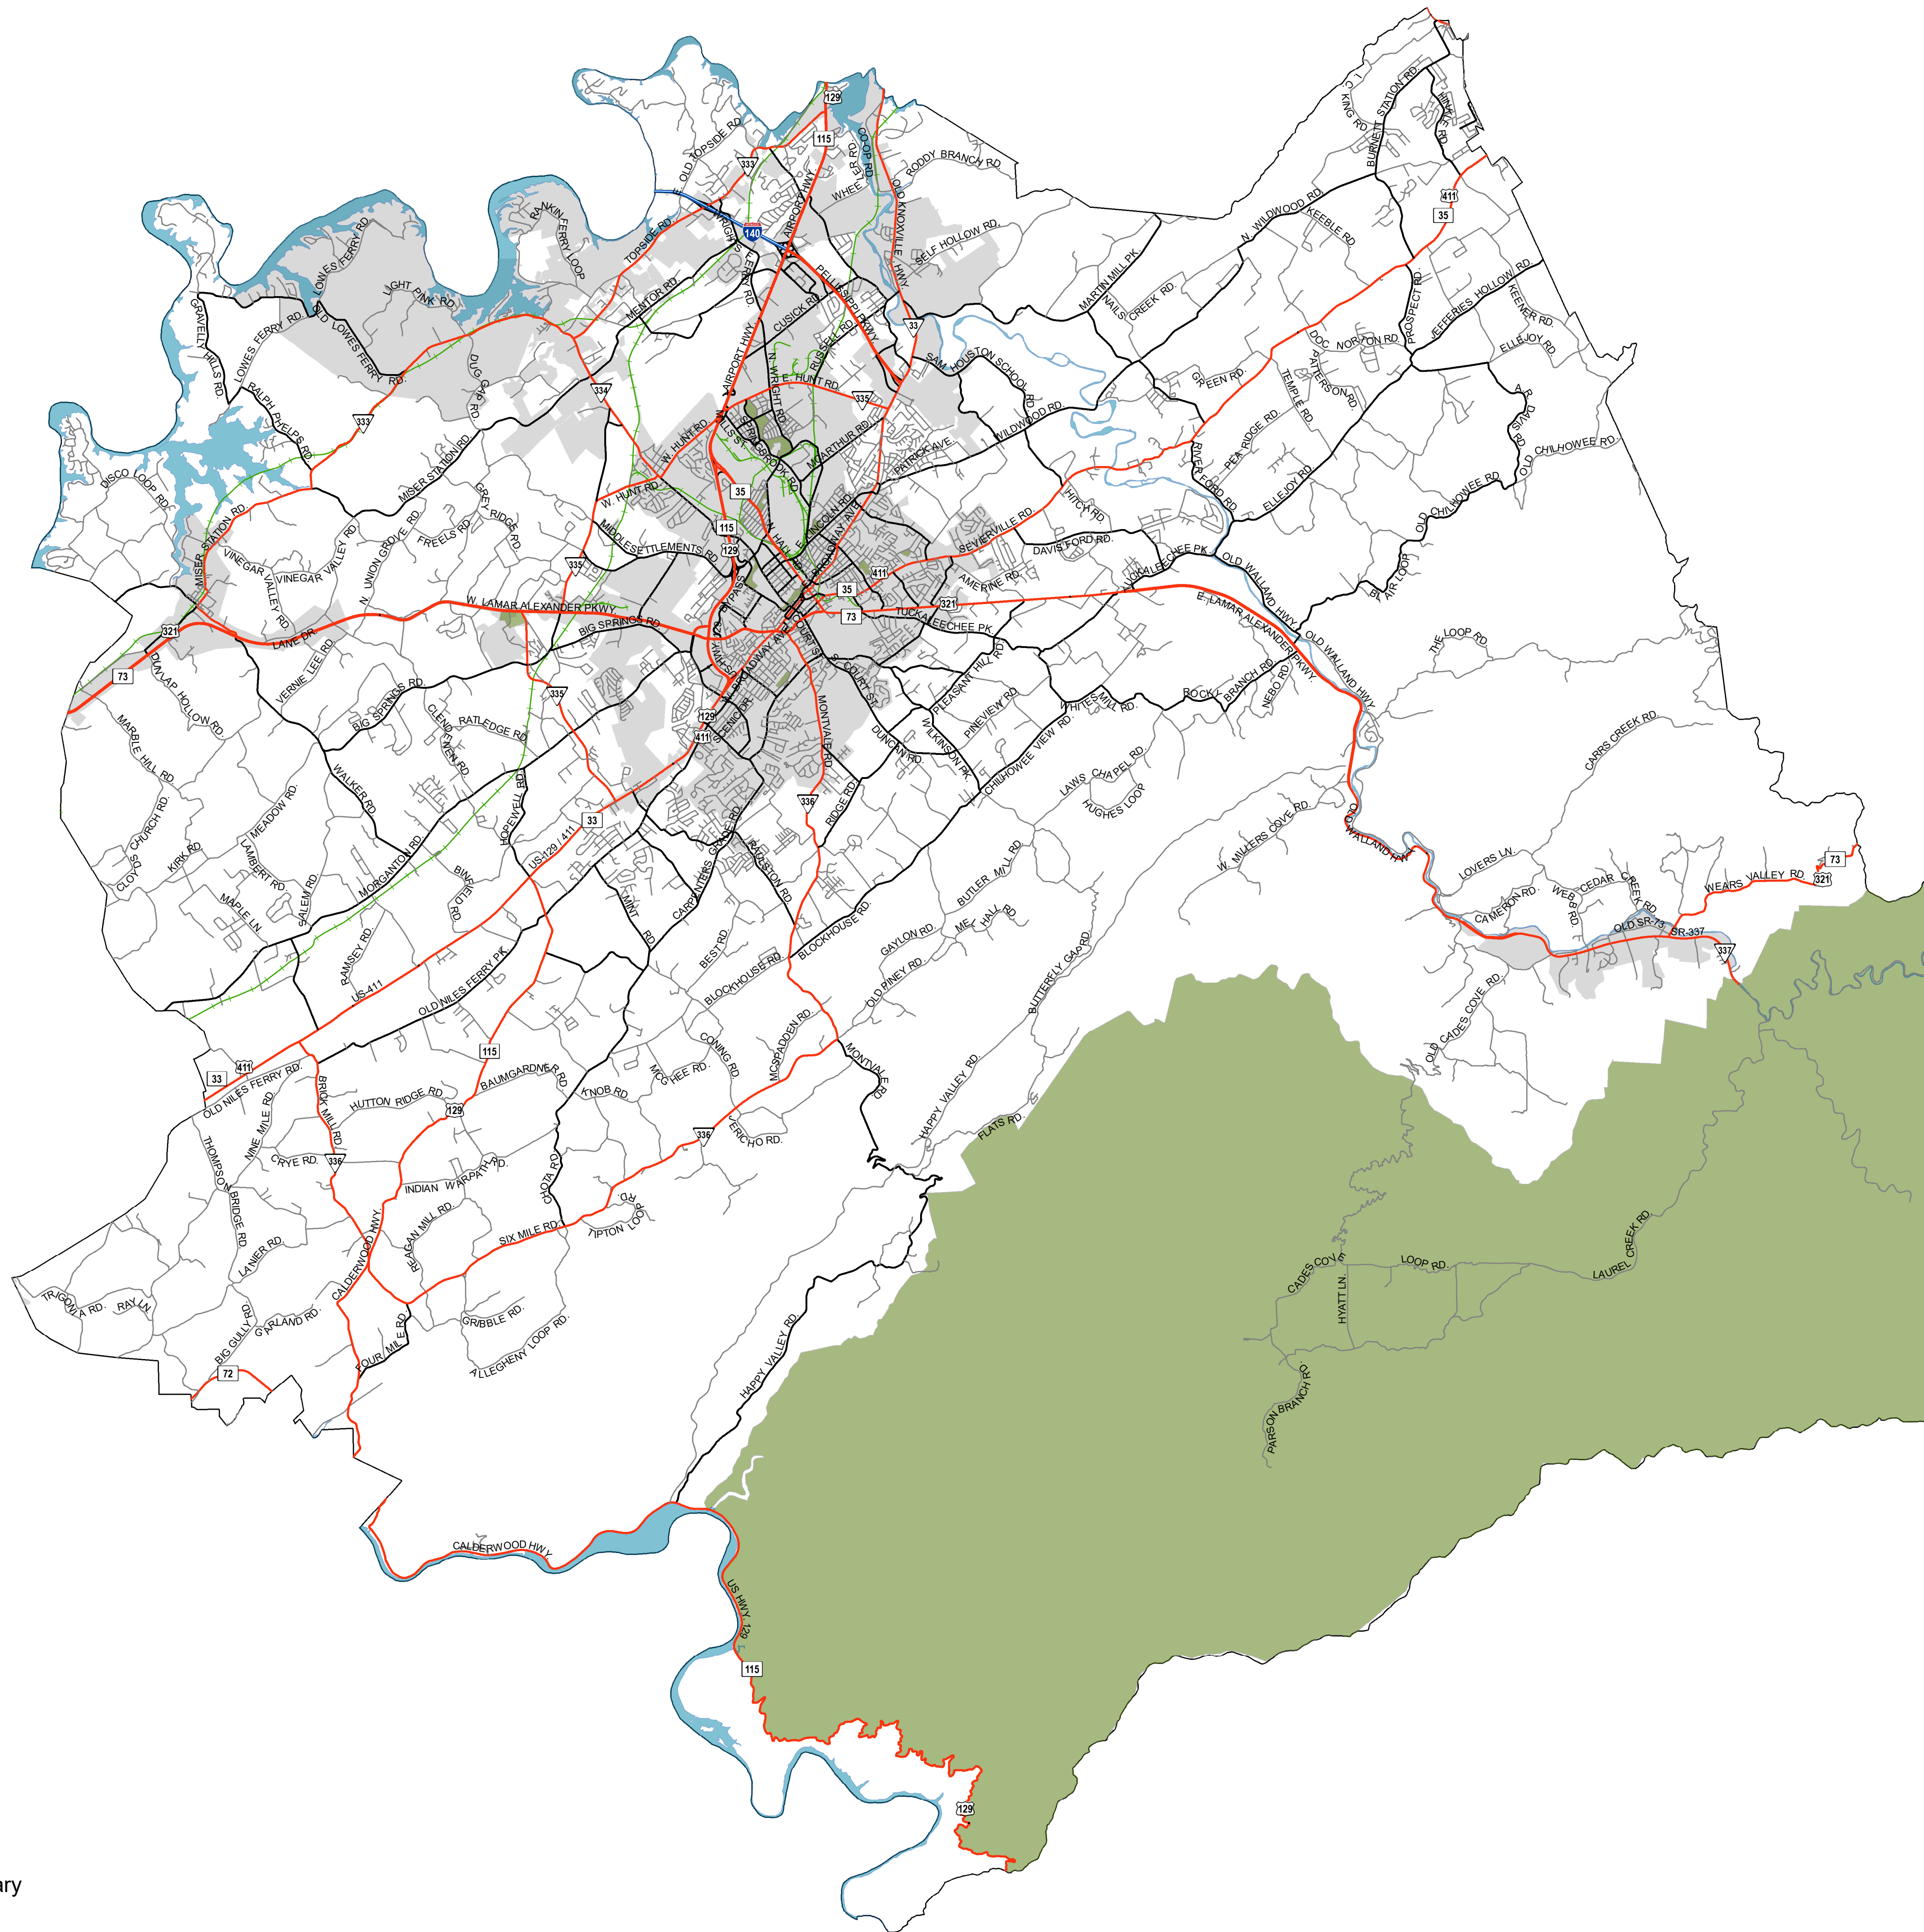

N

Legend

-  Interstate
-  State Route
-  Functional Route
-  Local Route
-  Railroads
-  Major Waterways
-  Parks
-  Municipal Boundary

Blount County

Tennessee

Prepared by the

Tennessee Department of Transportation

Long Range Planning Division

Office of Data Visualization