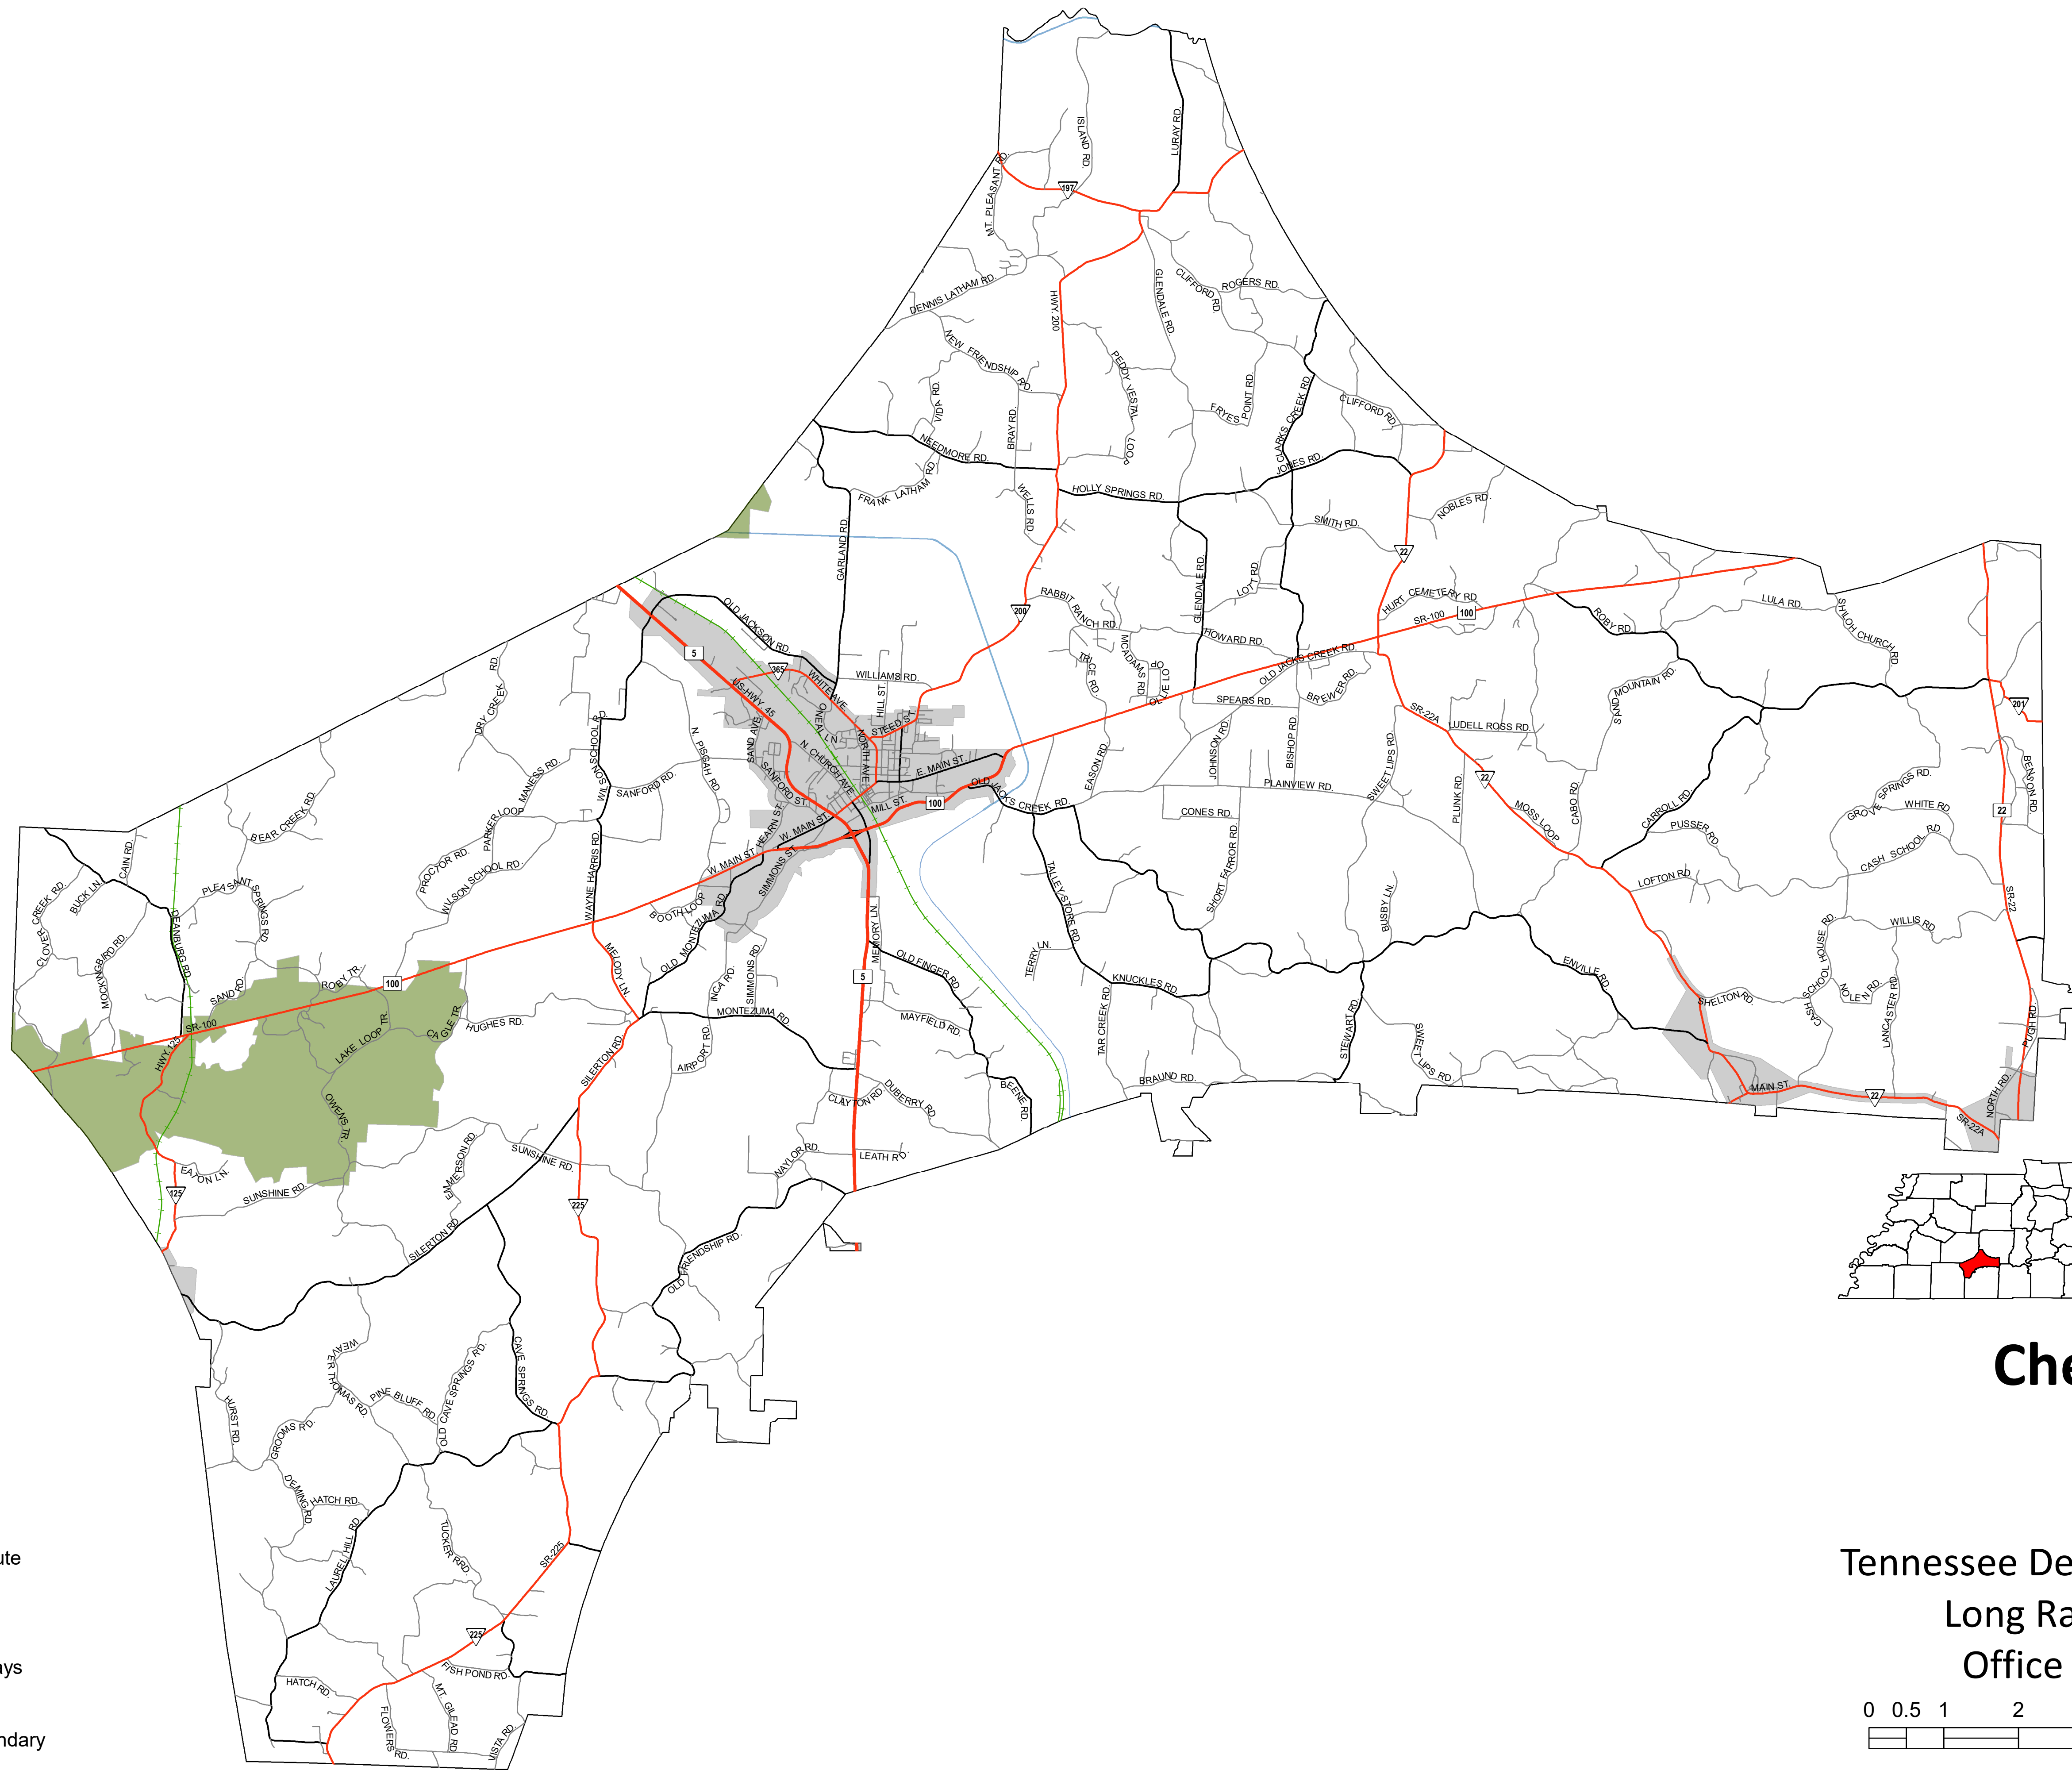

N

- Legend**
-  Interstate
 -  State Route
 -  Functional Route
 -  Local Route
 -  Railroads
 -  Major Waterways
 -  Parks
 -  Municipal Boundary

Chester County

Tennessee

Prepared by the
 Tennessee Department of Transportation
 Long Range Planning Division
 Office of Data Visualization