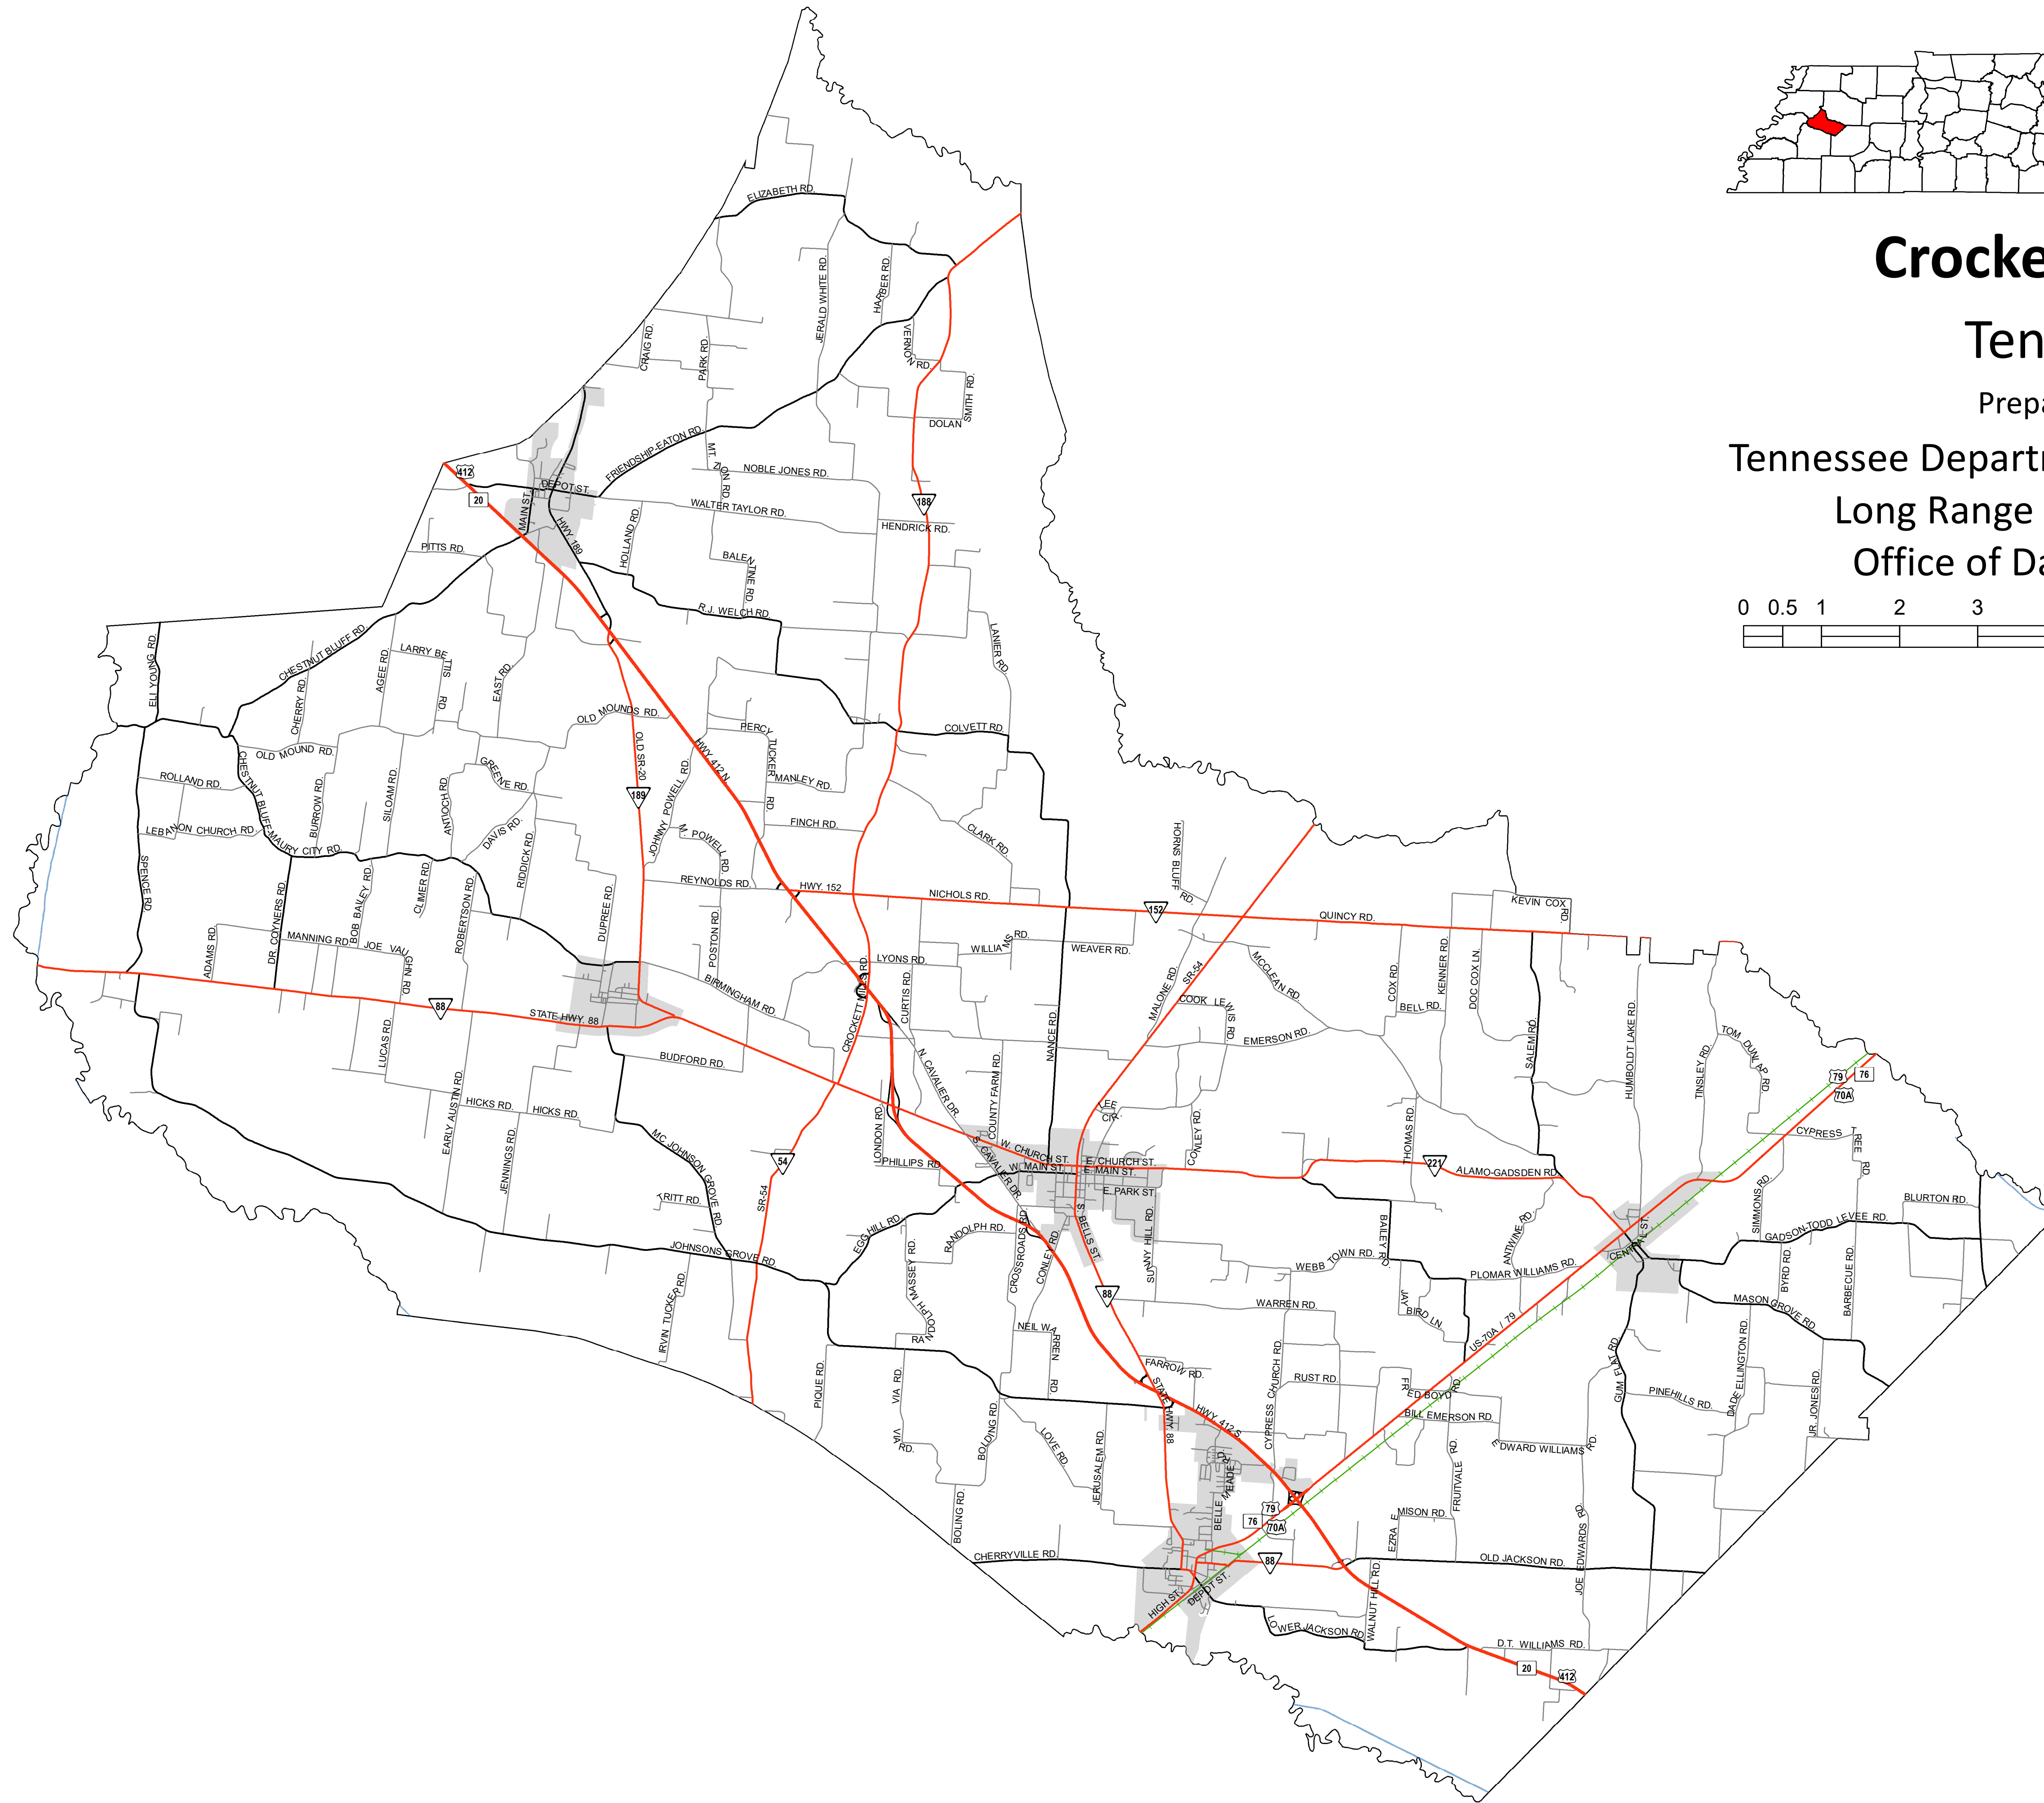

Crockett County

Tennessee

Prepared by the
Tennessee Department of Transportation
Long Range Planning Division
Office of Data Visualization

Legend

- Interstate
- State Route
- Functional Route
- Local Route
- Railroads
- Major Waterways
- Parks
- Municipal Boundary