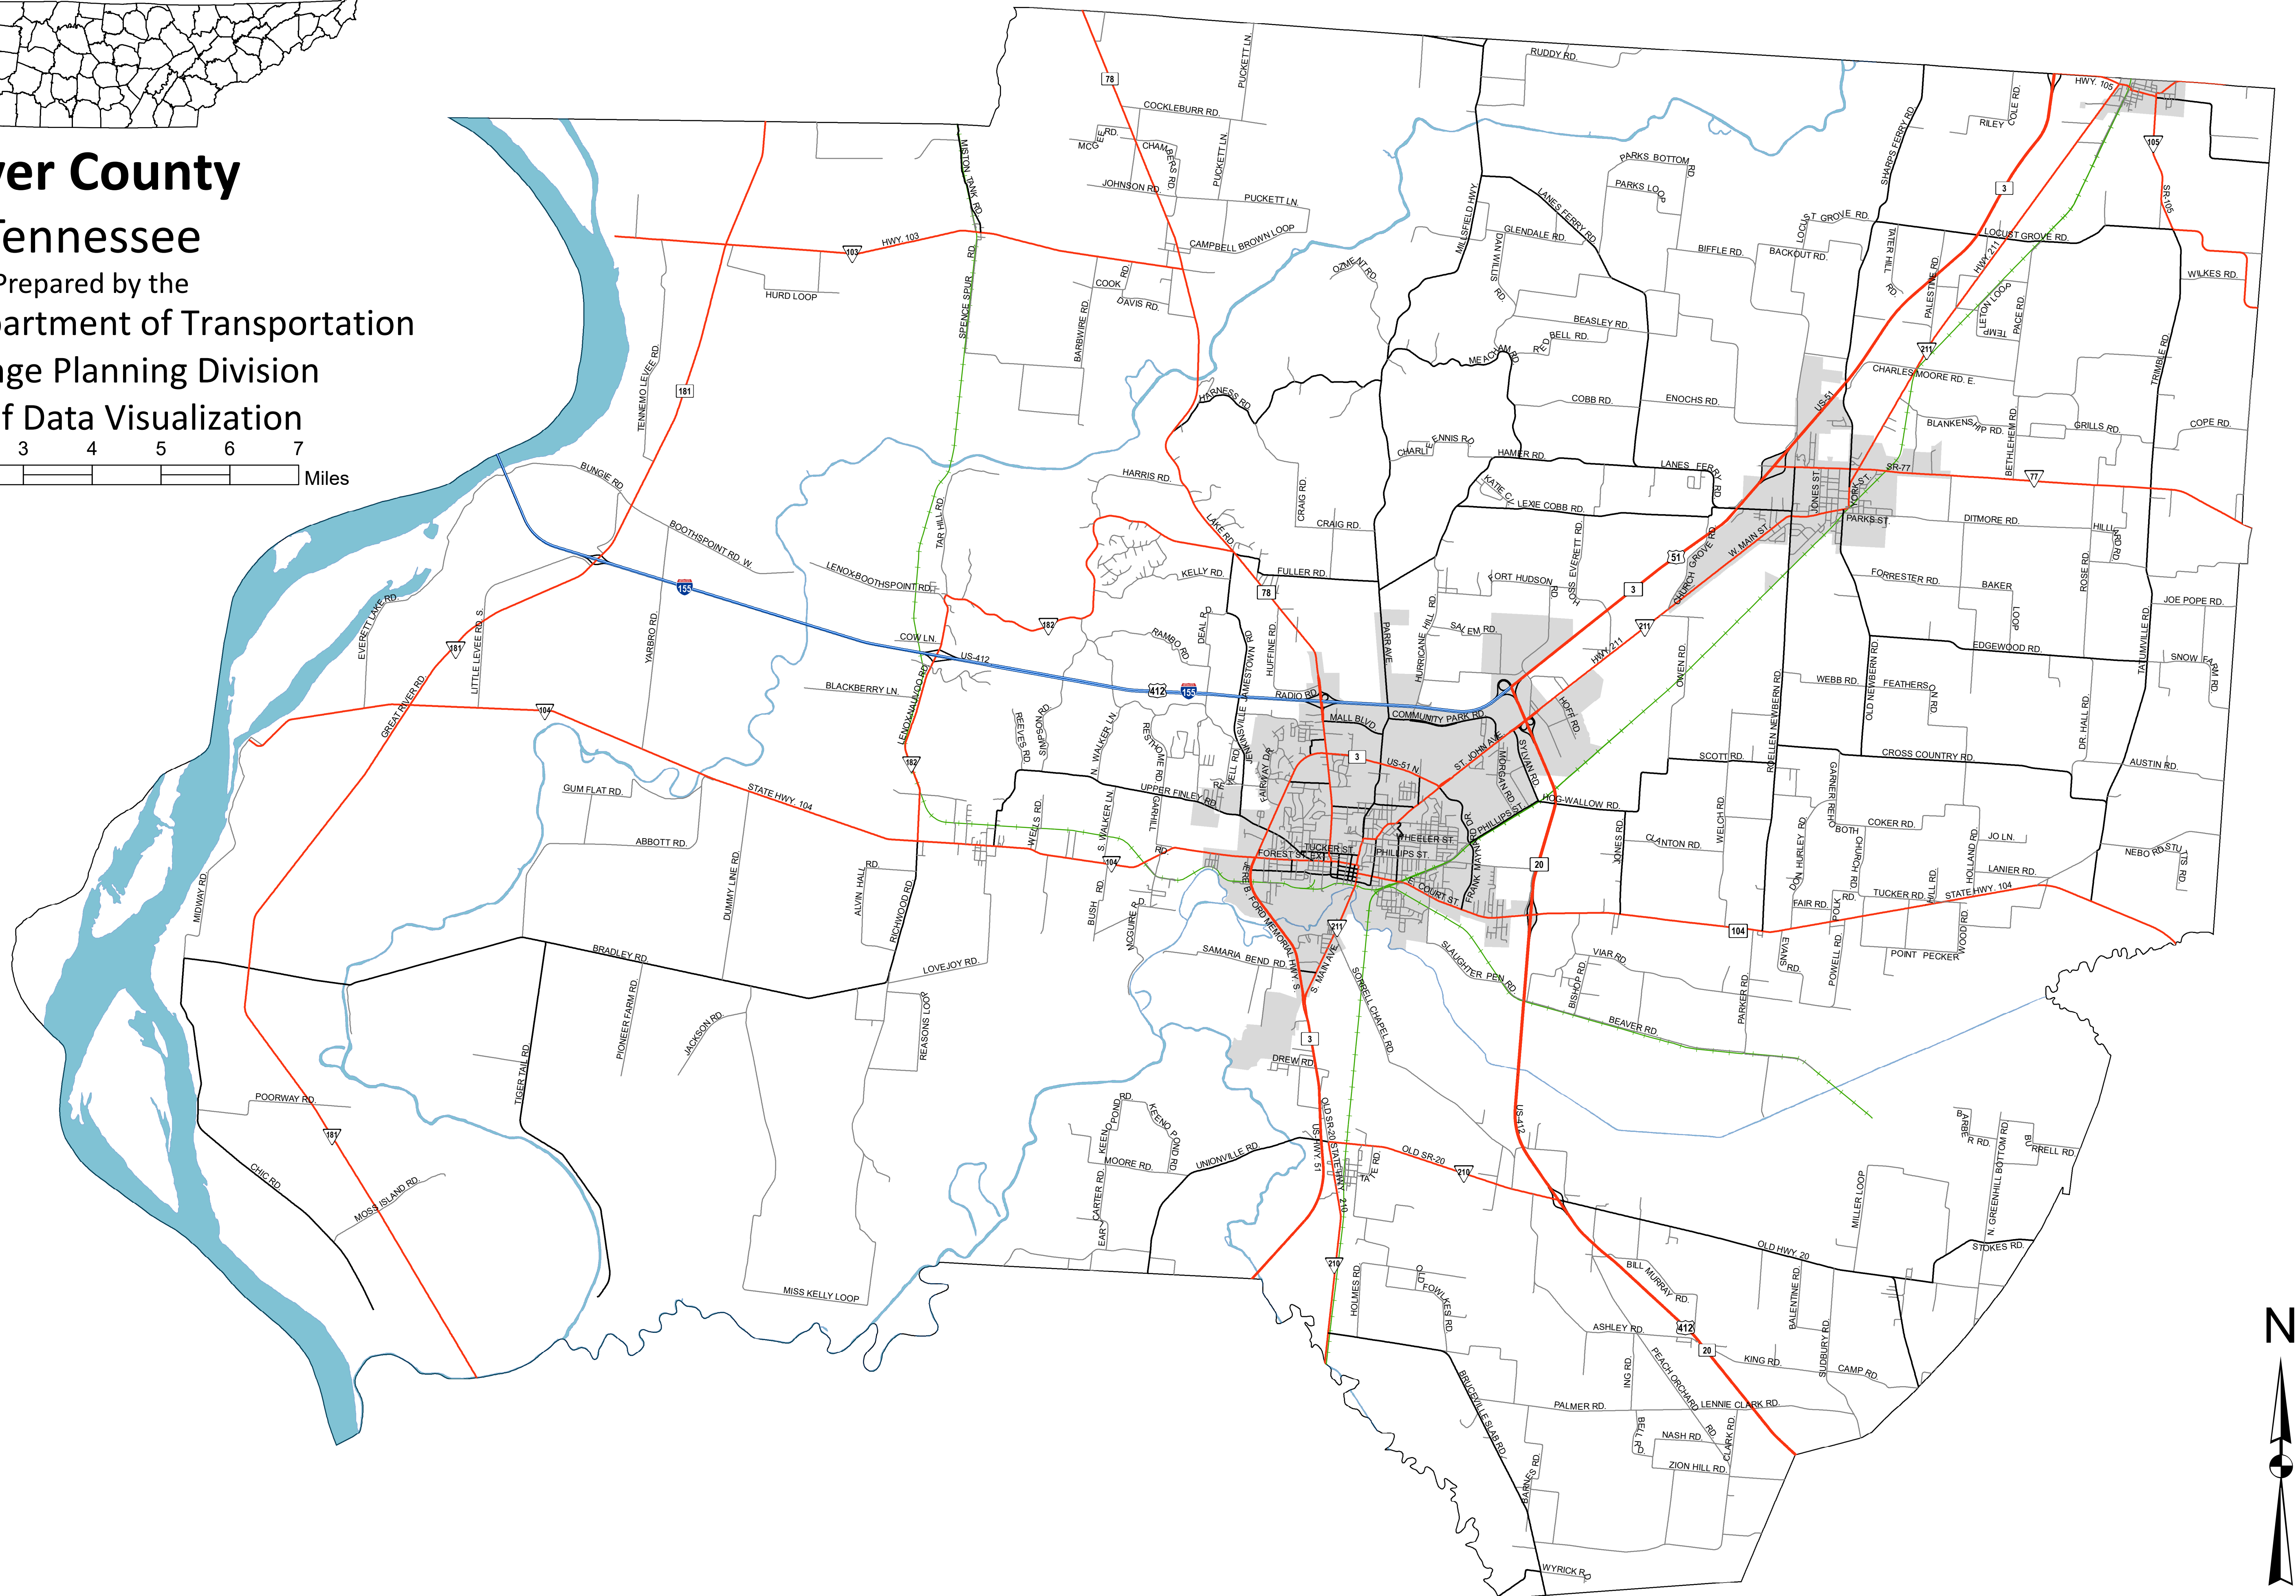

Dyer County

Tennessee

Prepared by the

Tennessee Department of Transportation

Long Range Planning Division

Office of Data Visualization

Legend

- Interstate
- State Route
- Functional Route
- Local Route
- Railroads
- Major Waterways
- Parks
- Municipal Boundary