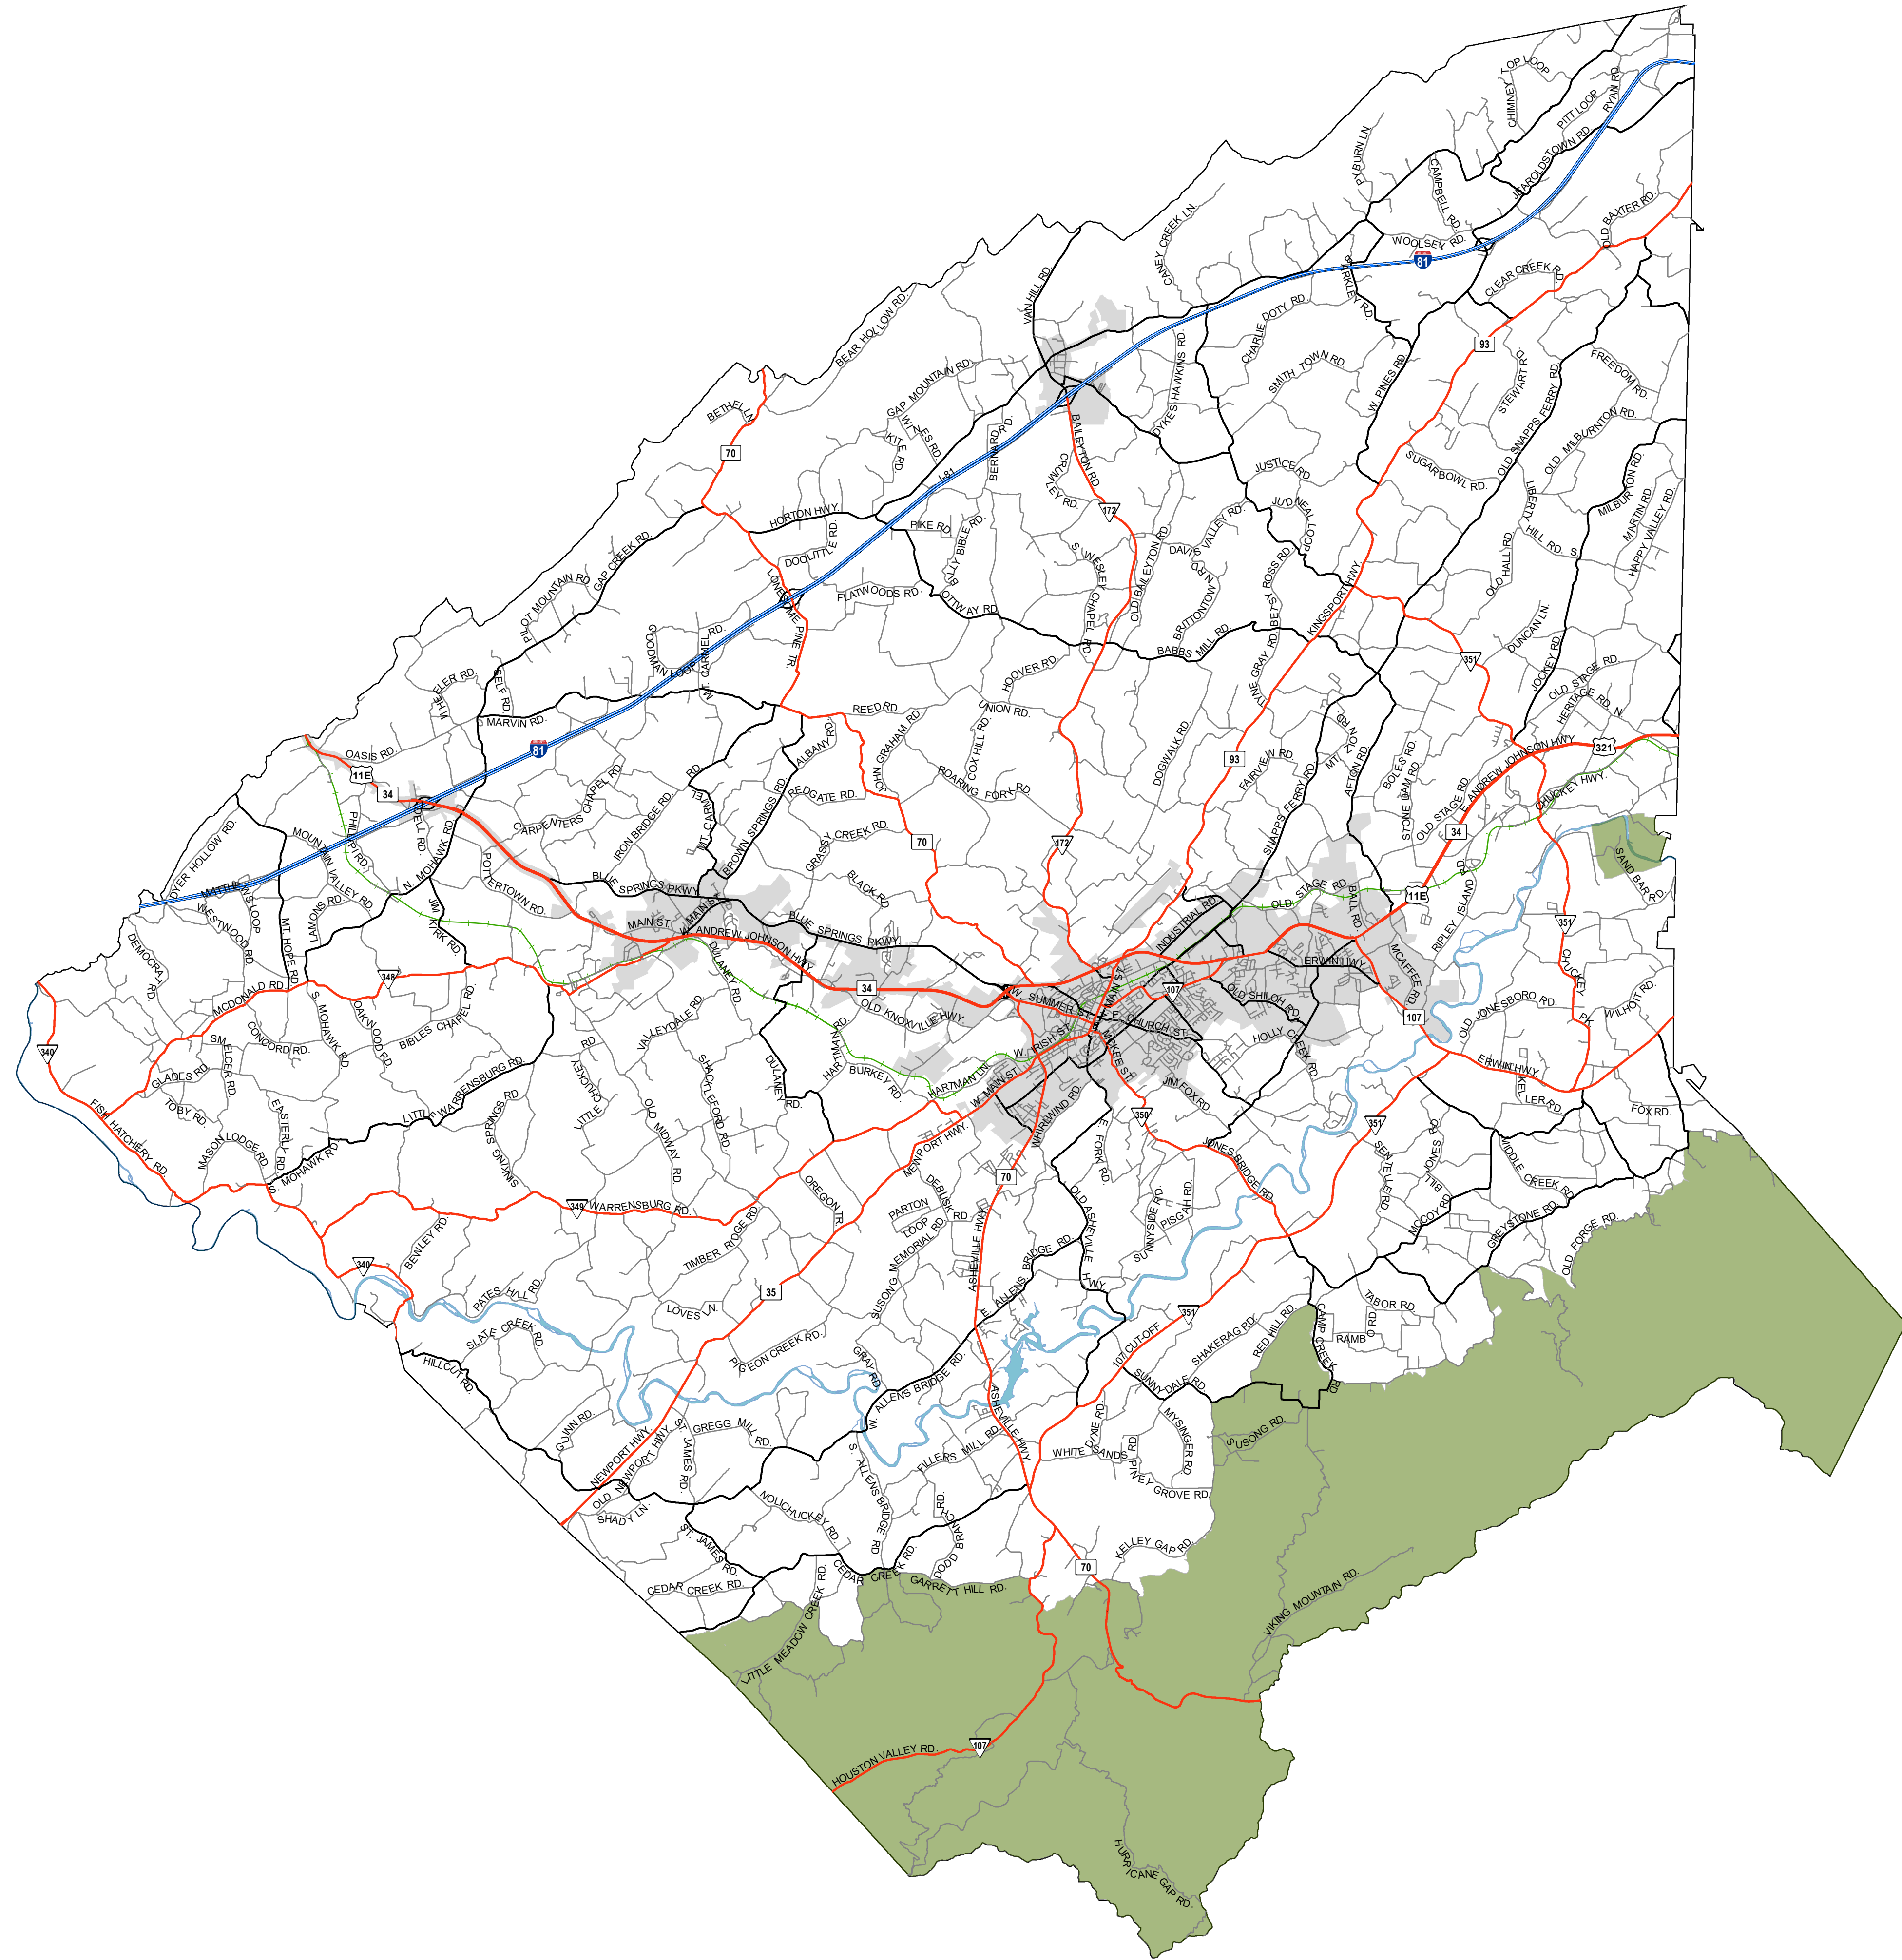

N

Greene County Tennessee

Prepared by the
Tennessee Department of Transportation
Long Range Planning Division
Office of Data Visualization

- Legend**
-  Interstate
 -  State Route
 -  Functional Route
 -  Local Route
 -  Railroads
 -  Major Waterways
 -  Parks
 -  Municipal Boundary