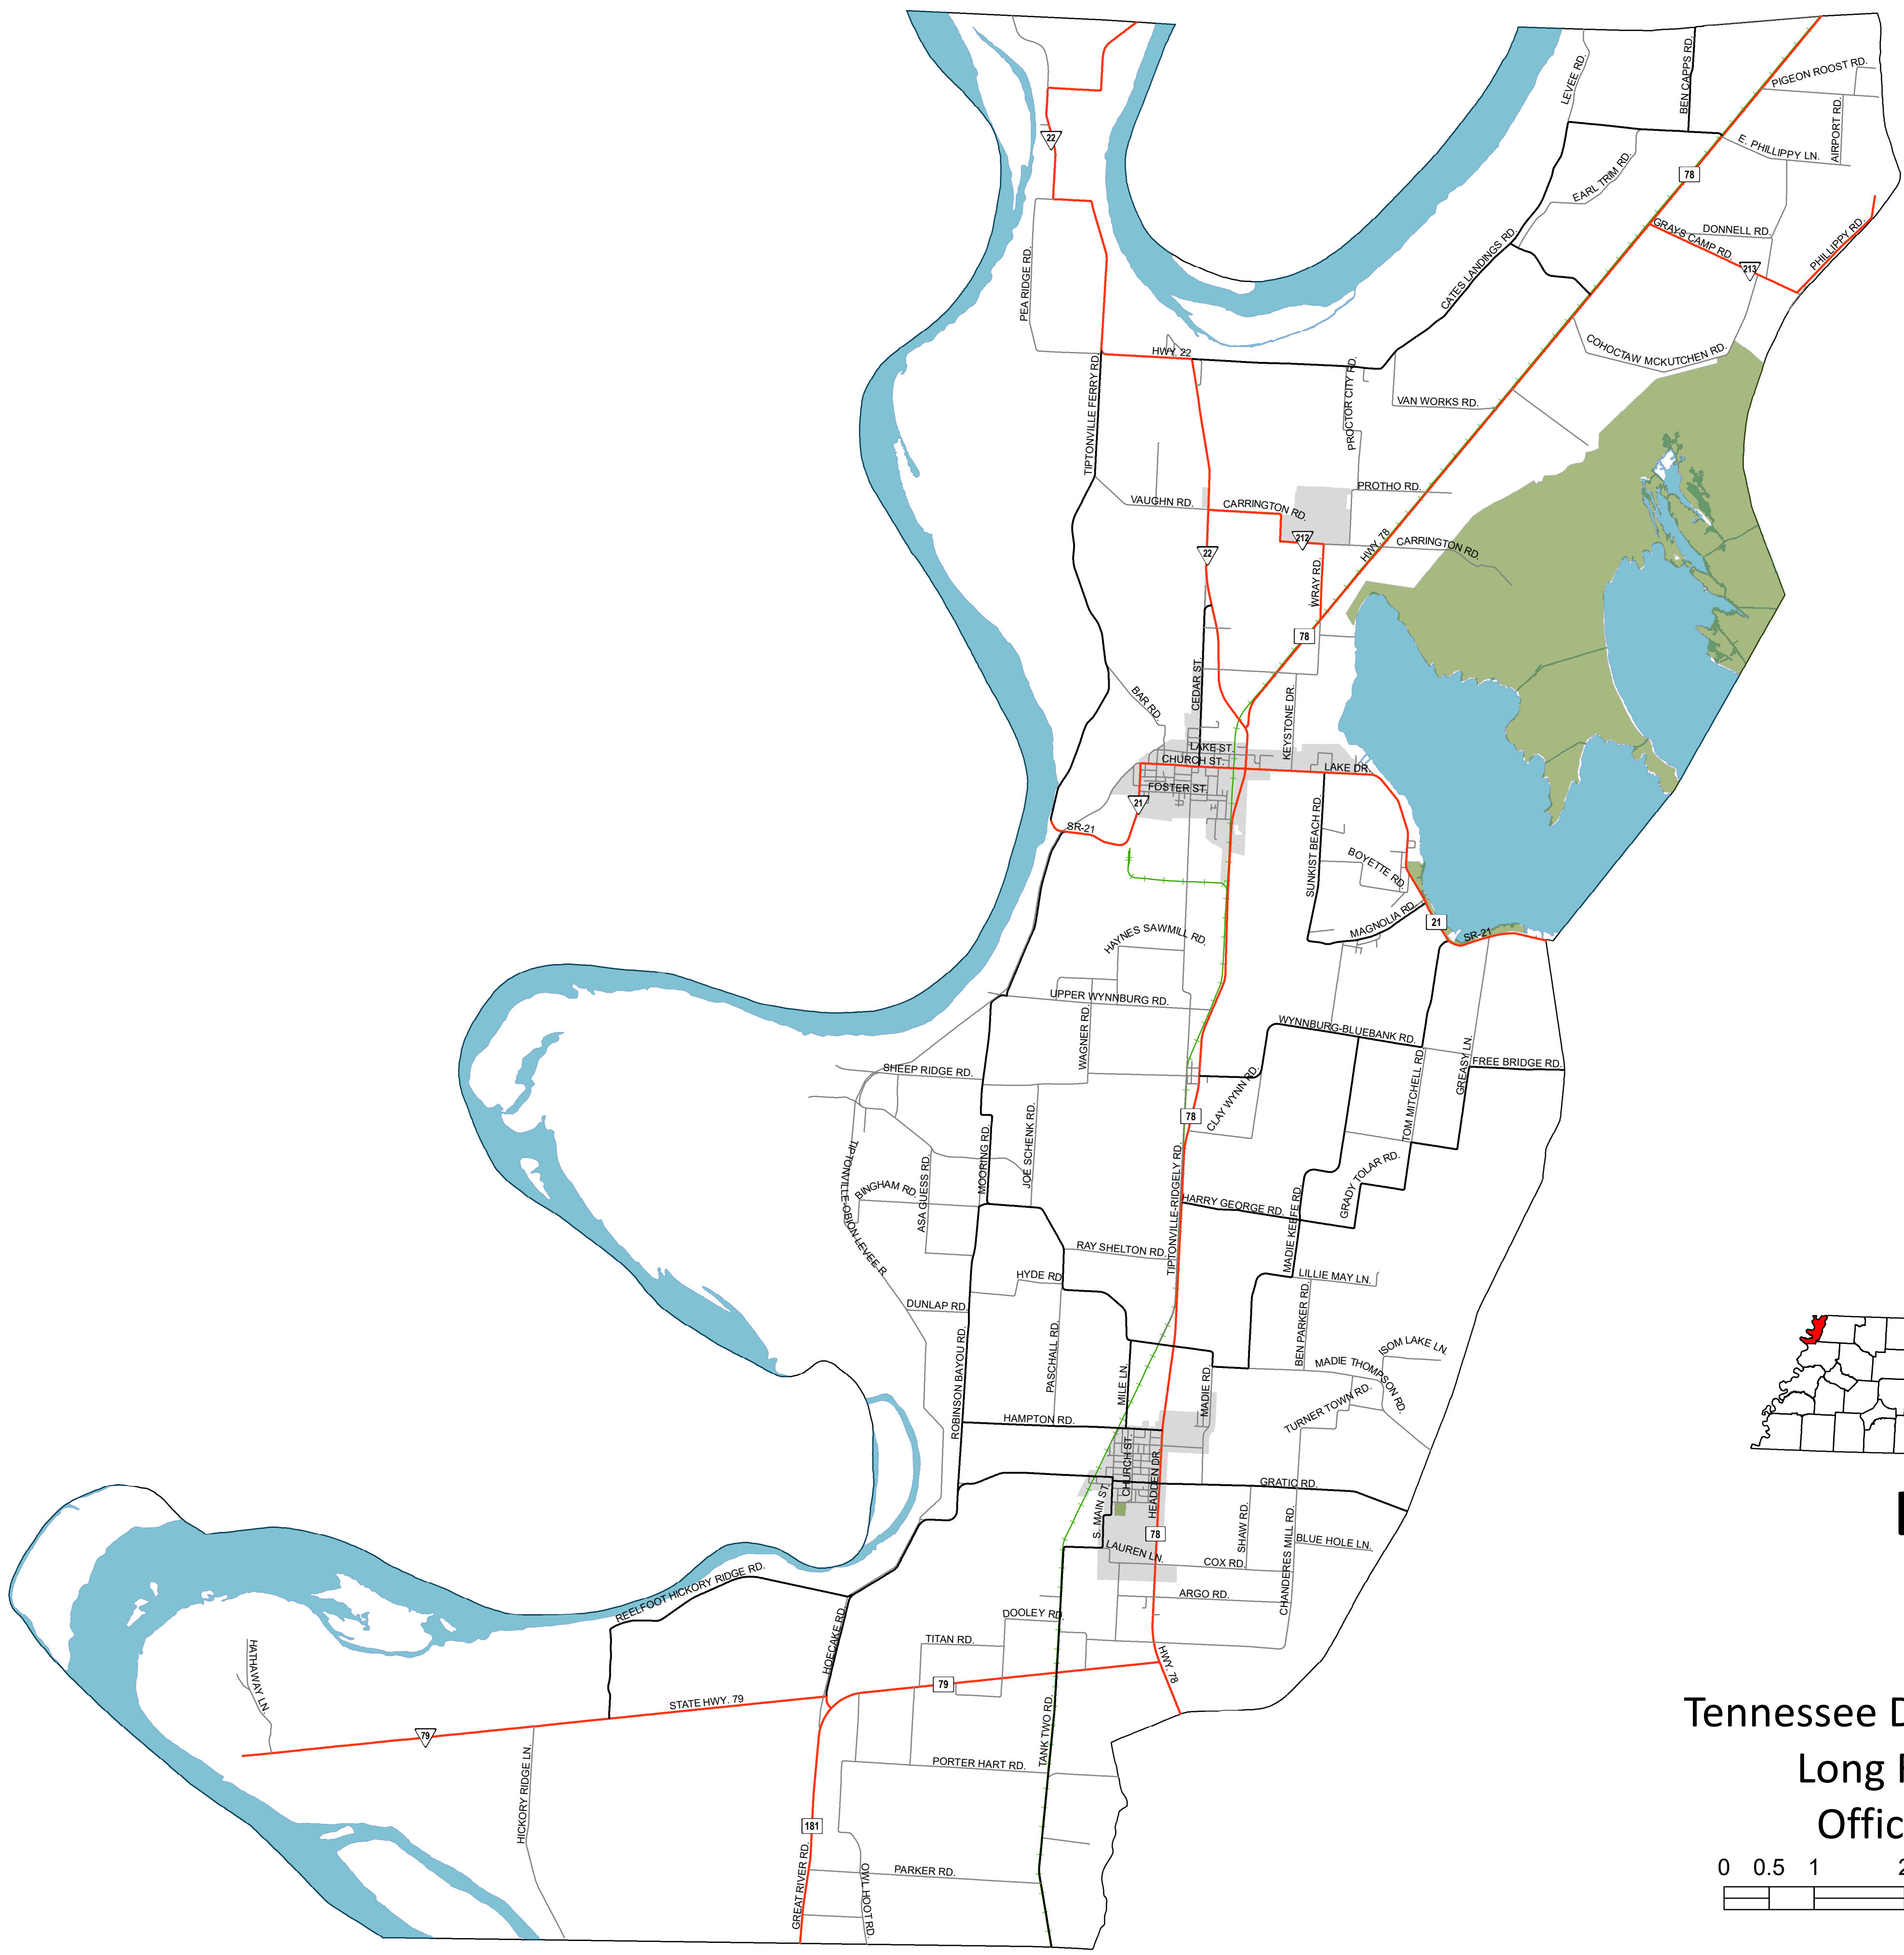

Legend

-  Interstate
-  State Route
-  Functional Route
-  Local Route
-  Railroads
-  Major Waterways
-  Parks
-  Municipal Boundary

Lake County Tennessee

Prepared by the
Tennessee Department of Transportation
Long Range Planning Division
Office of Data Visualization