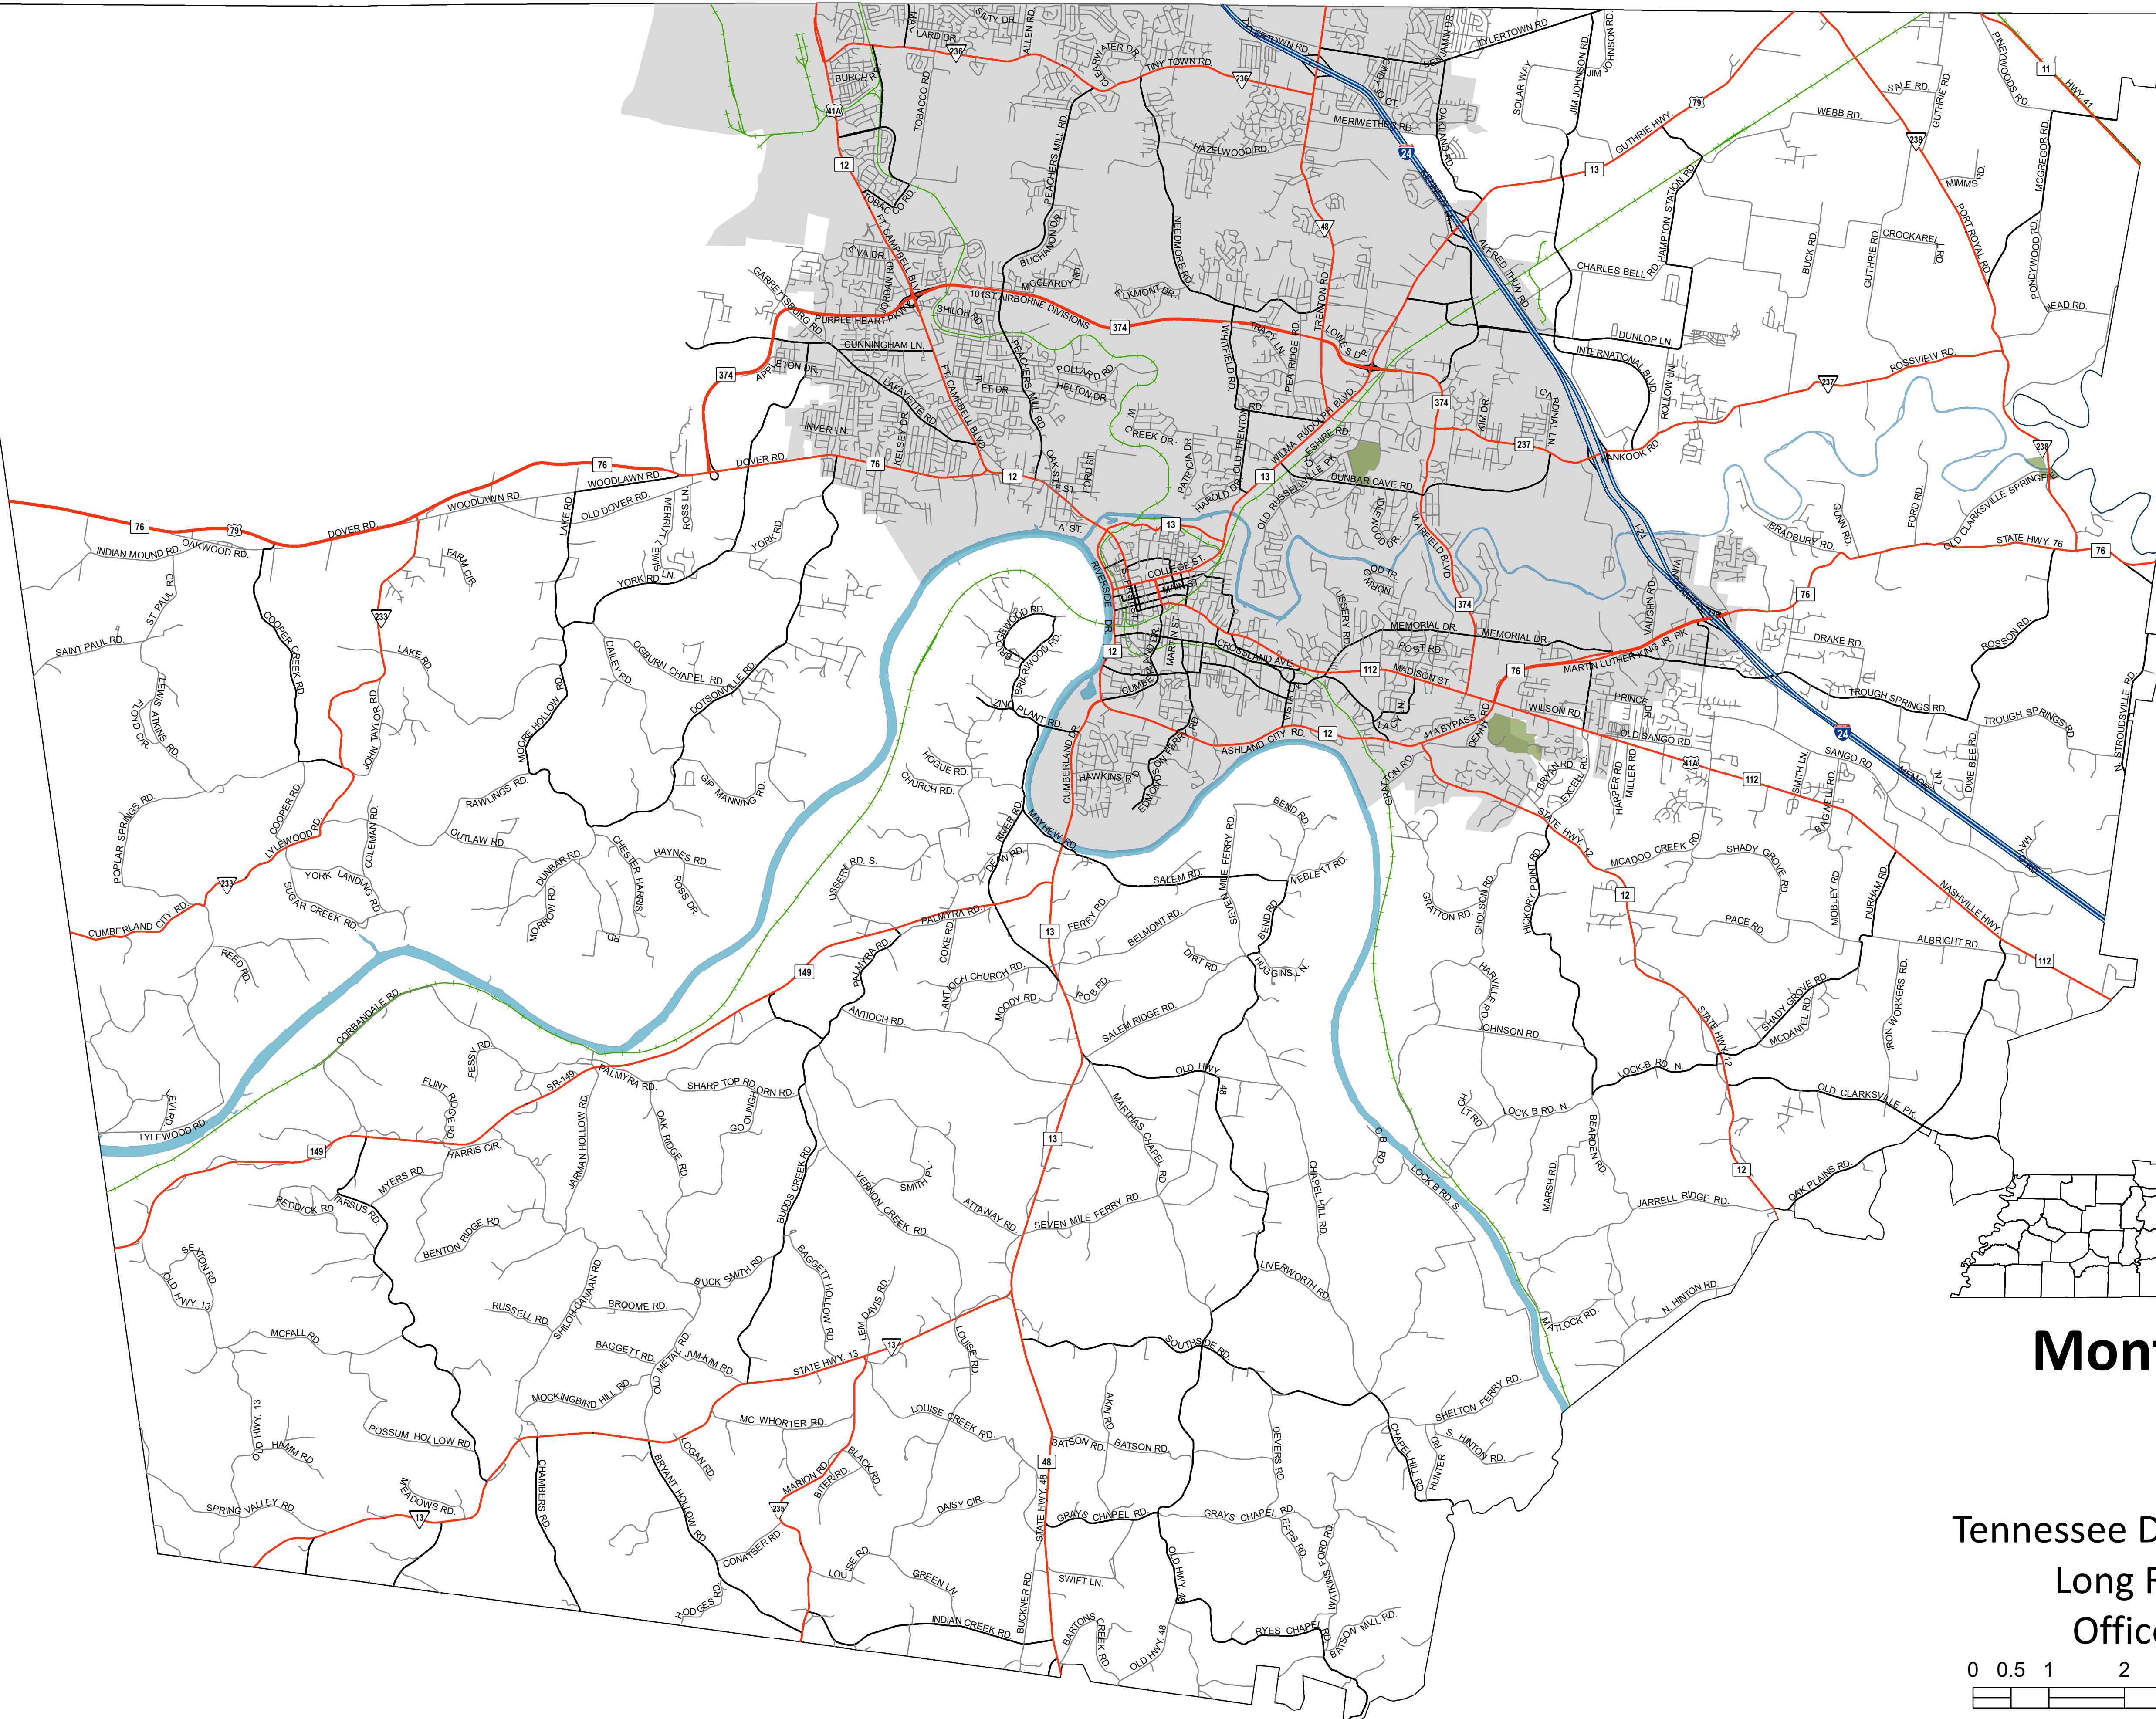

Legend

- Interstate
- State Route
- Functional Route
- Local Route
- Railroads
- Major Waterways
- Parks
- Municipal Boundary

Montgomery County

Tennessee

Prepared by the
Tennessee Department of Transportation
Long Range Planning Division
Office of Data Visualization