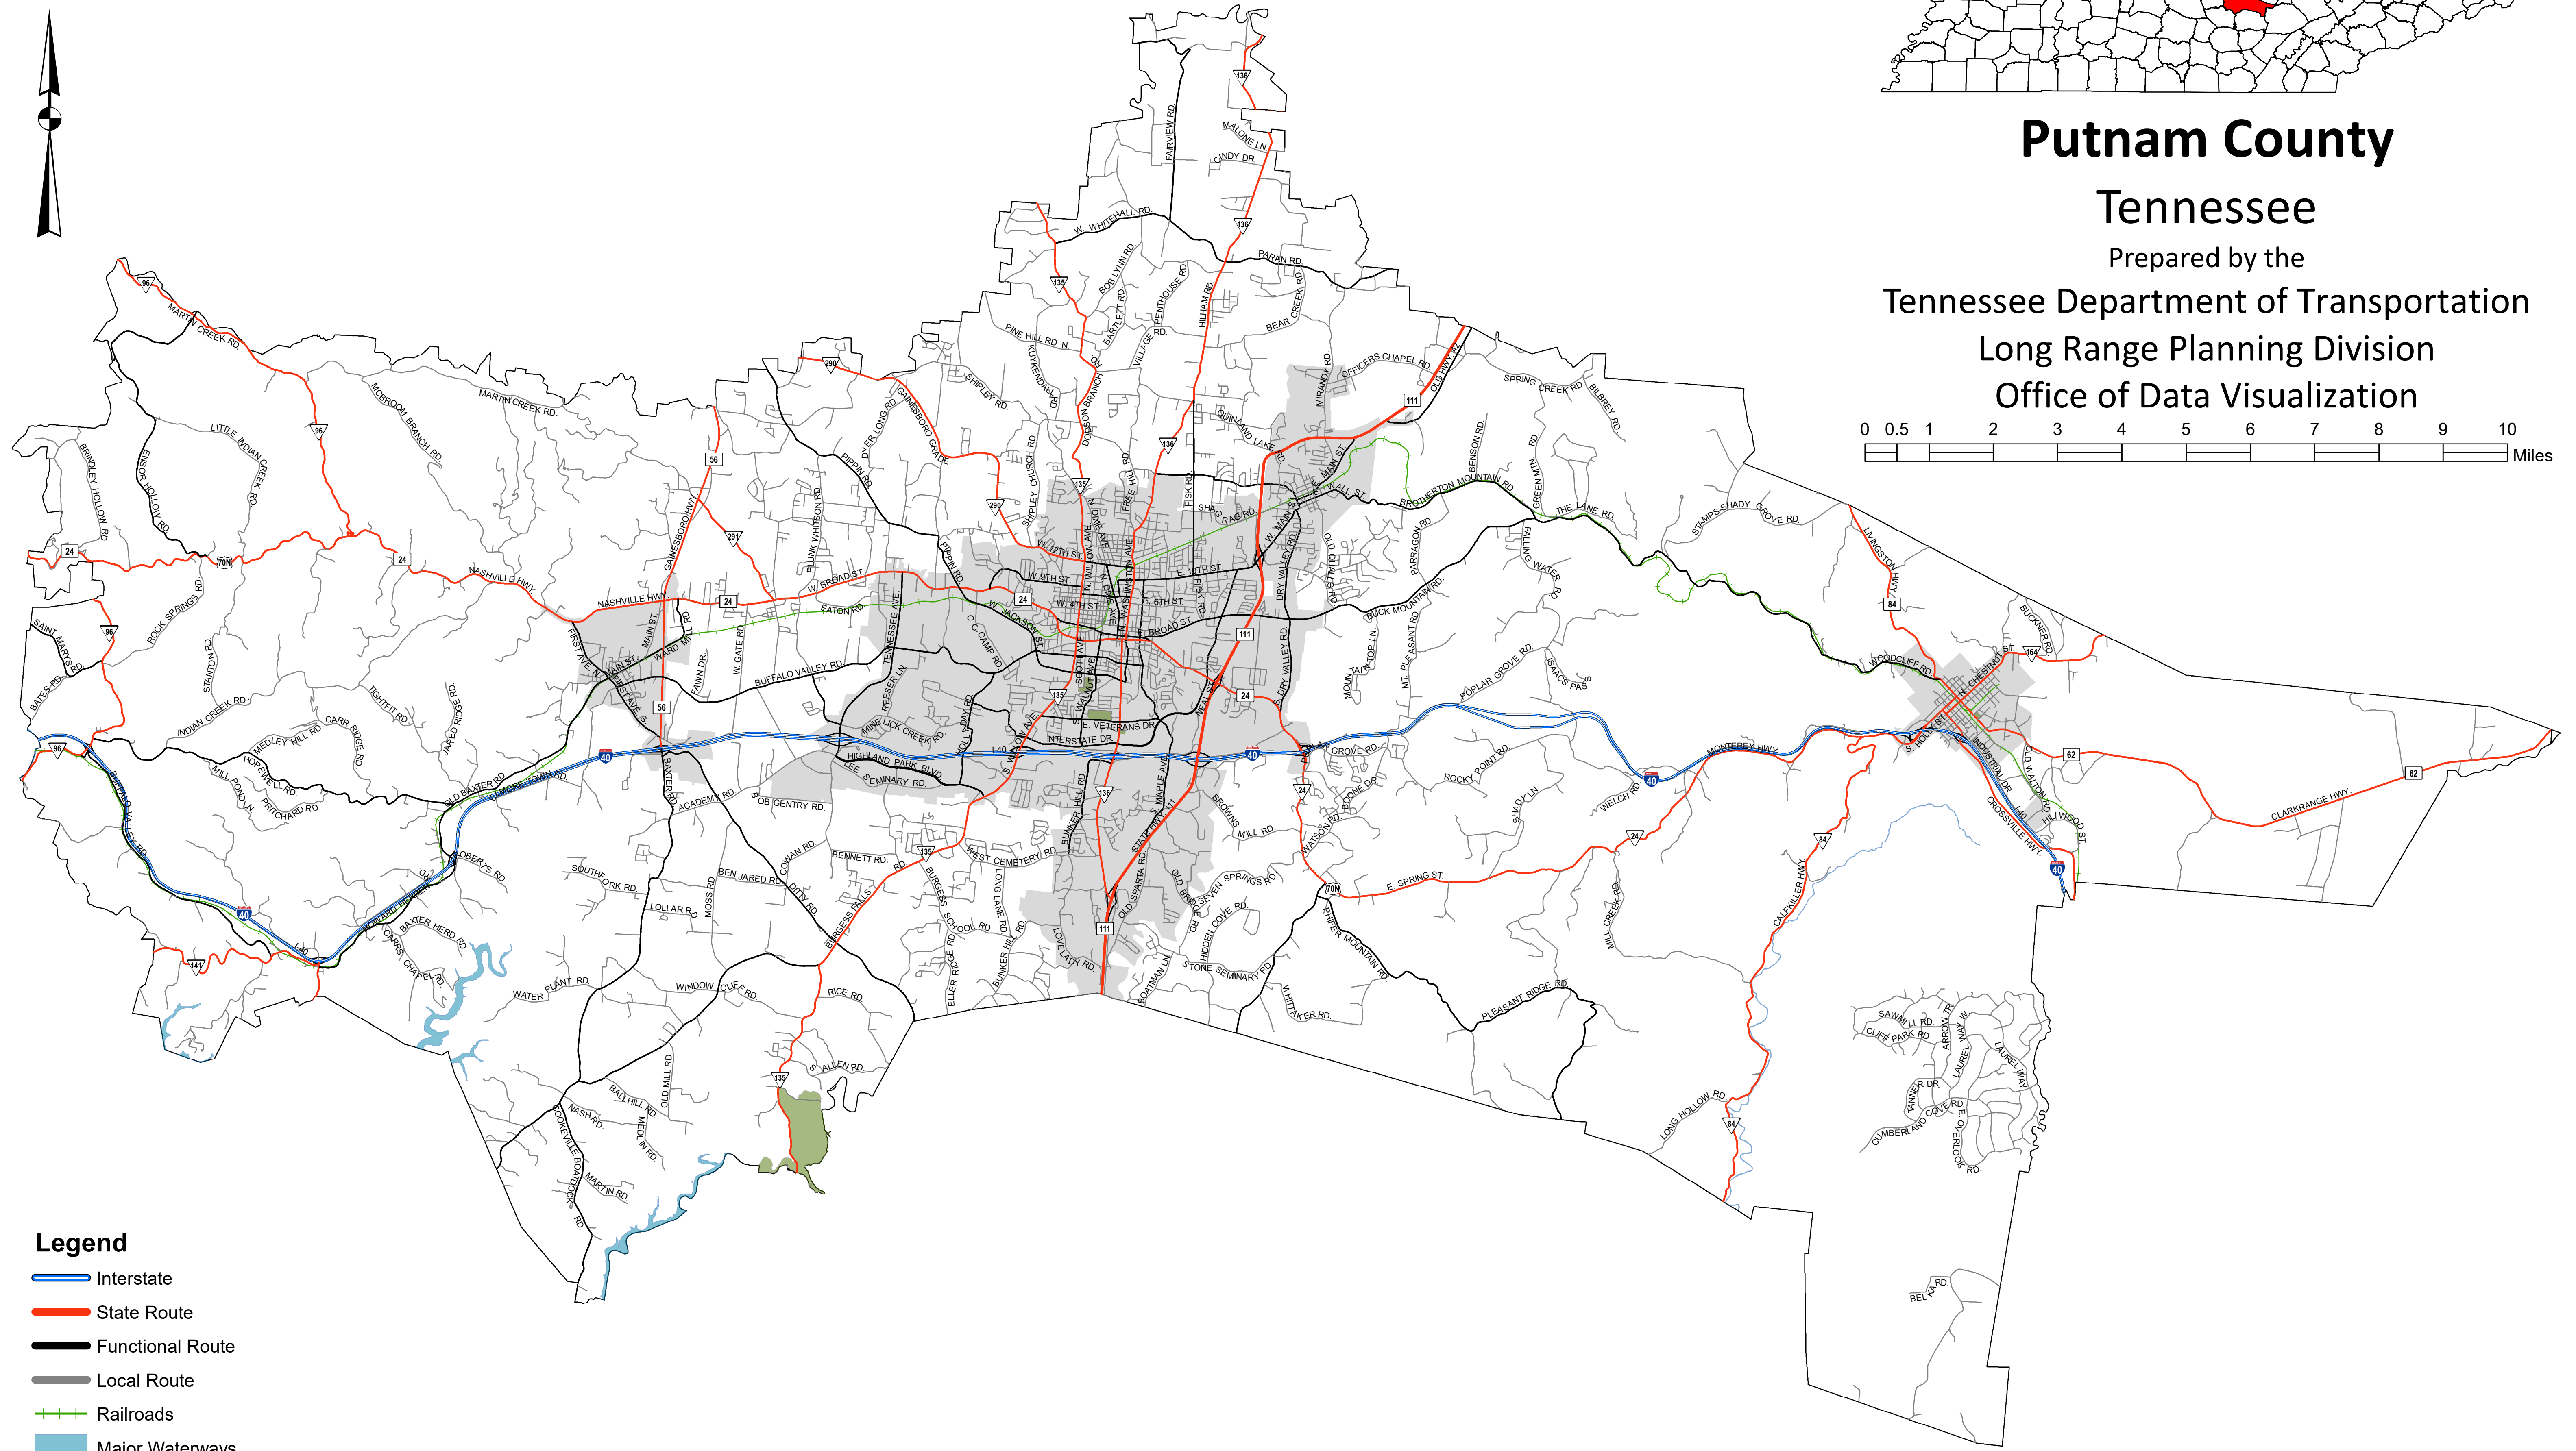

Putnam County

Tennessee

Prepared by the
Tennessee Department of Transportation
Long Range Planning Division
Office of Data Visualization

Legend

- Interstate
- State Route
- Functional Route
- Local Route
- Railroads
- Major Waterways
- Parks
- Municipal Boundary