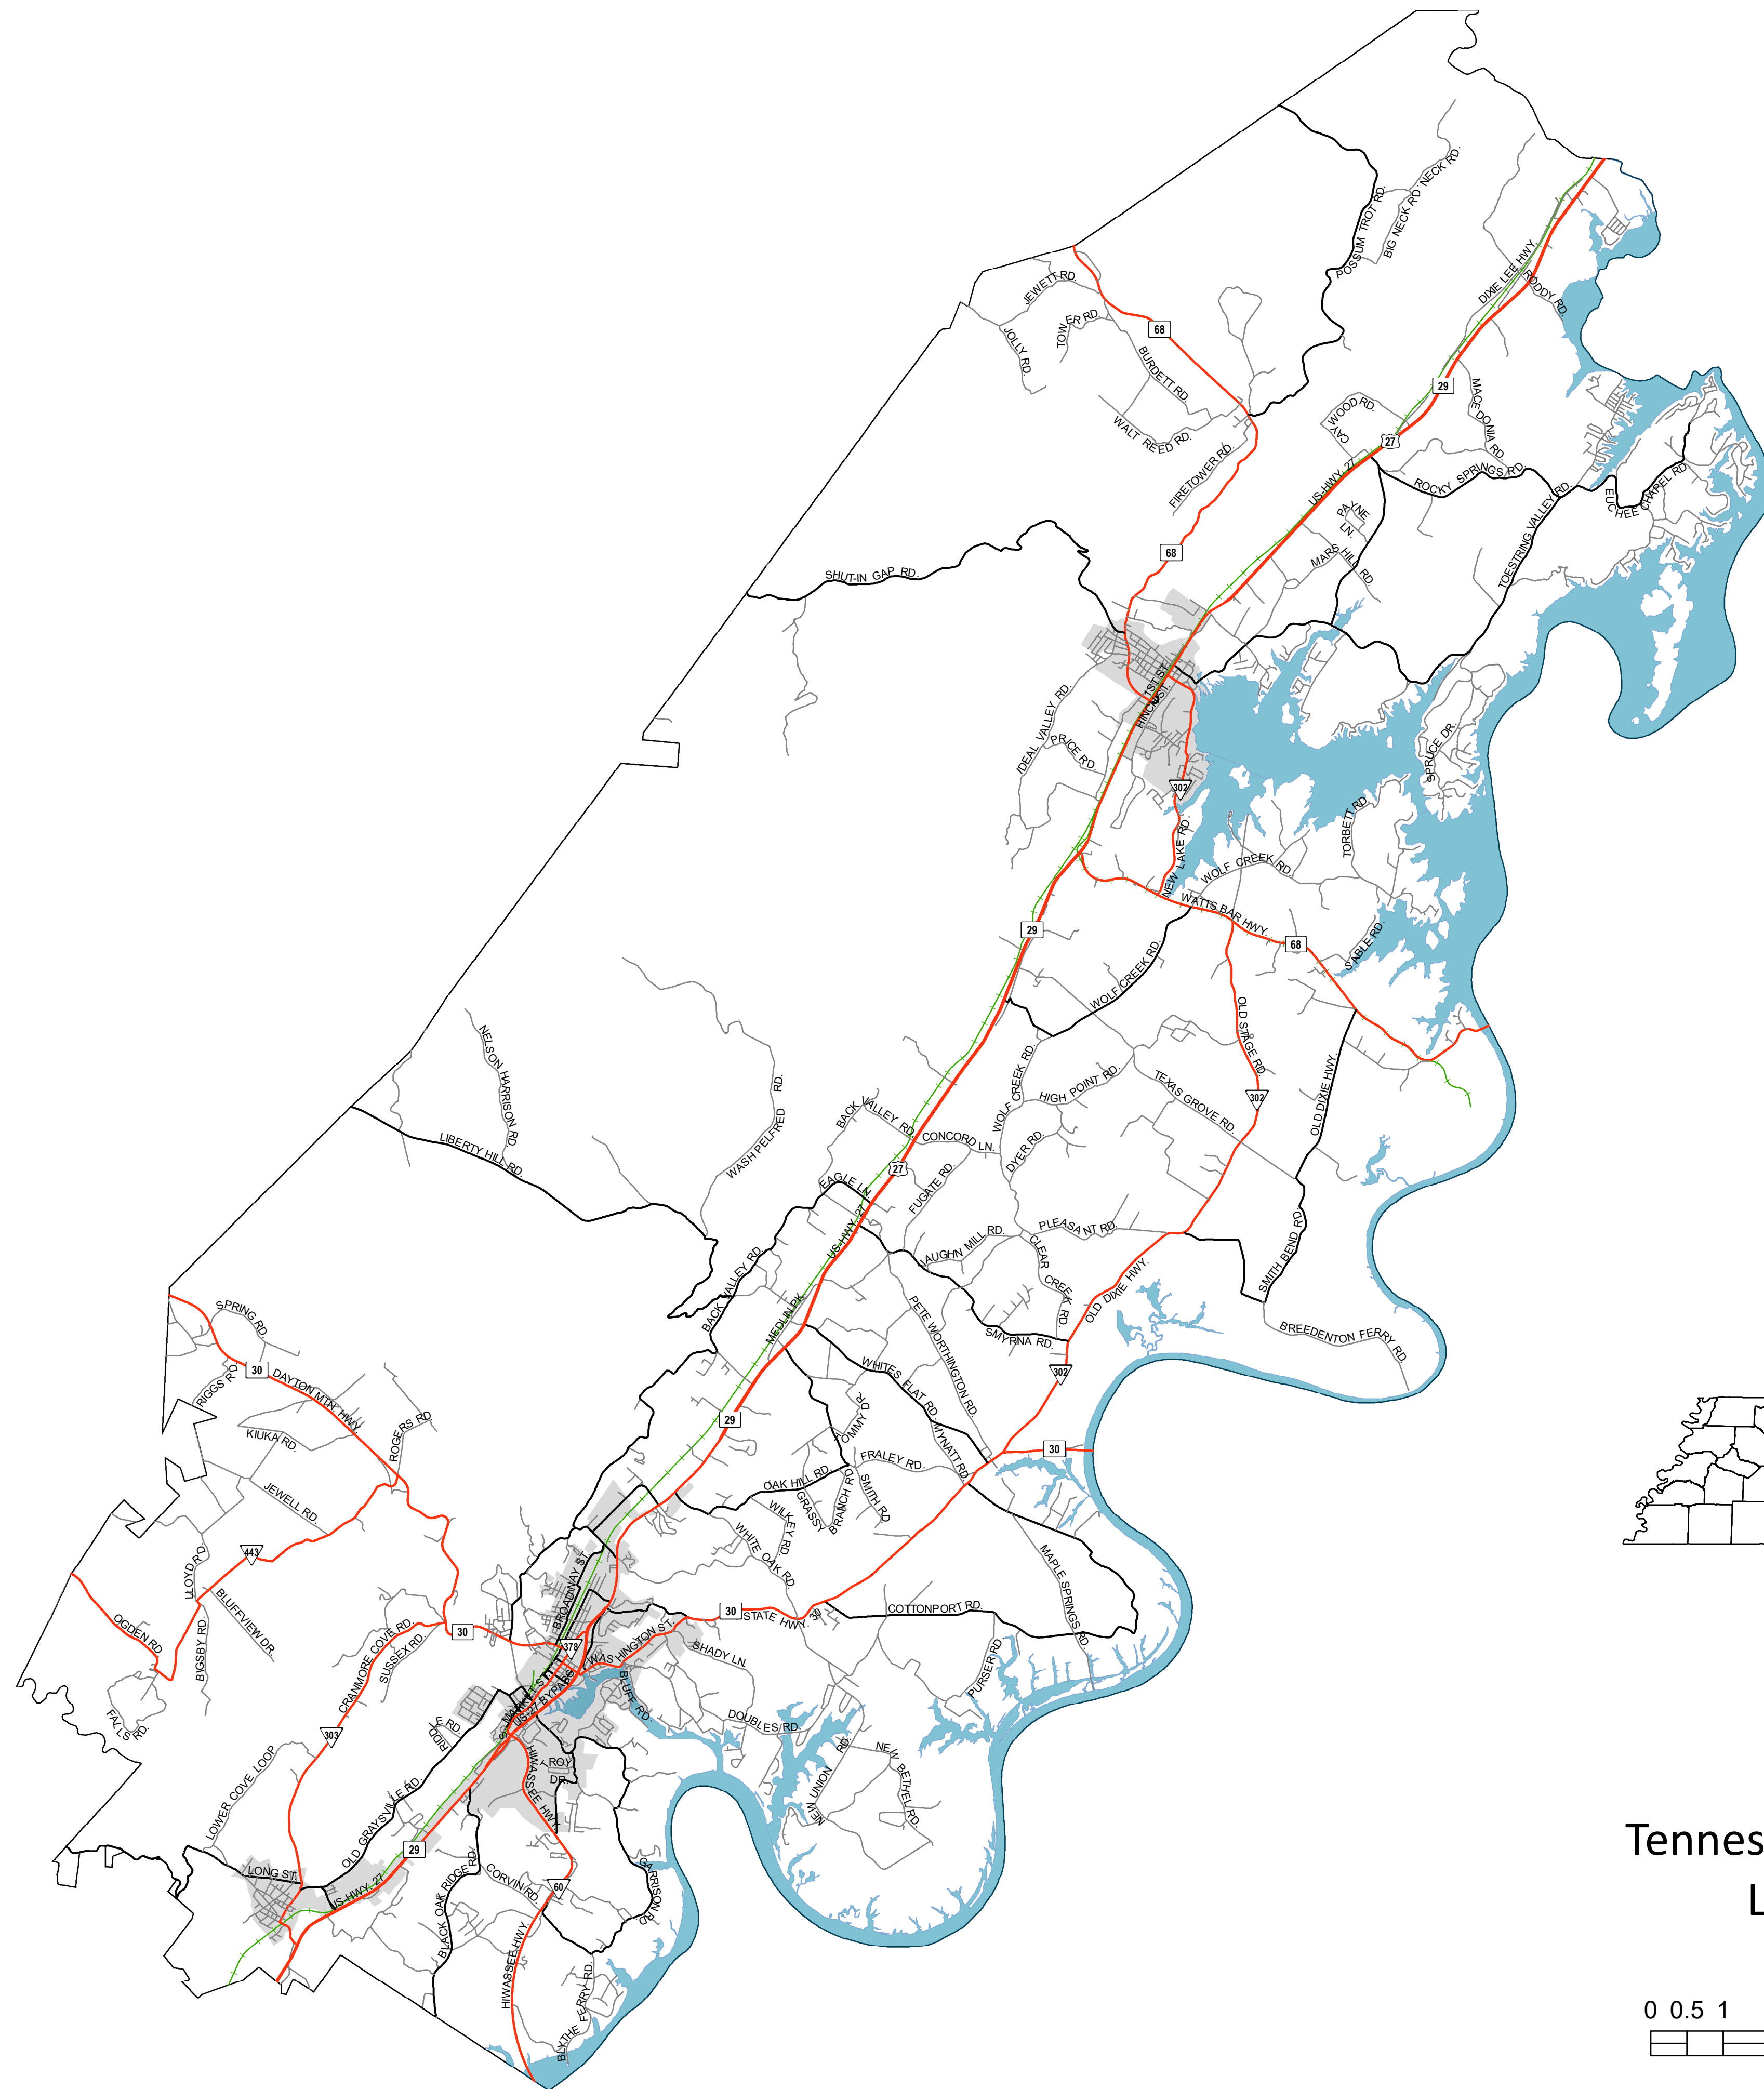

N

Rhea County

Tennessee

Prepared by the

Tennessee Department of Transportation

Long Range Planning Division

Office of Data Visualization

Legend

-  Interstate
-  State Route
-  Functional Route
-  Local Route
-  Railroads
-  Major Waterways
-  Parks
-  Municipal Boundary