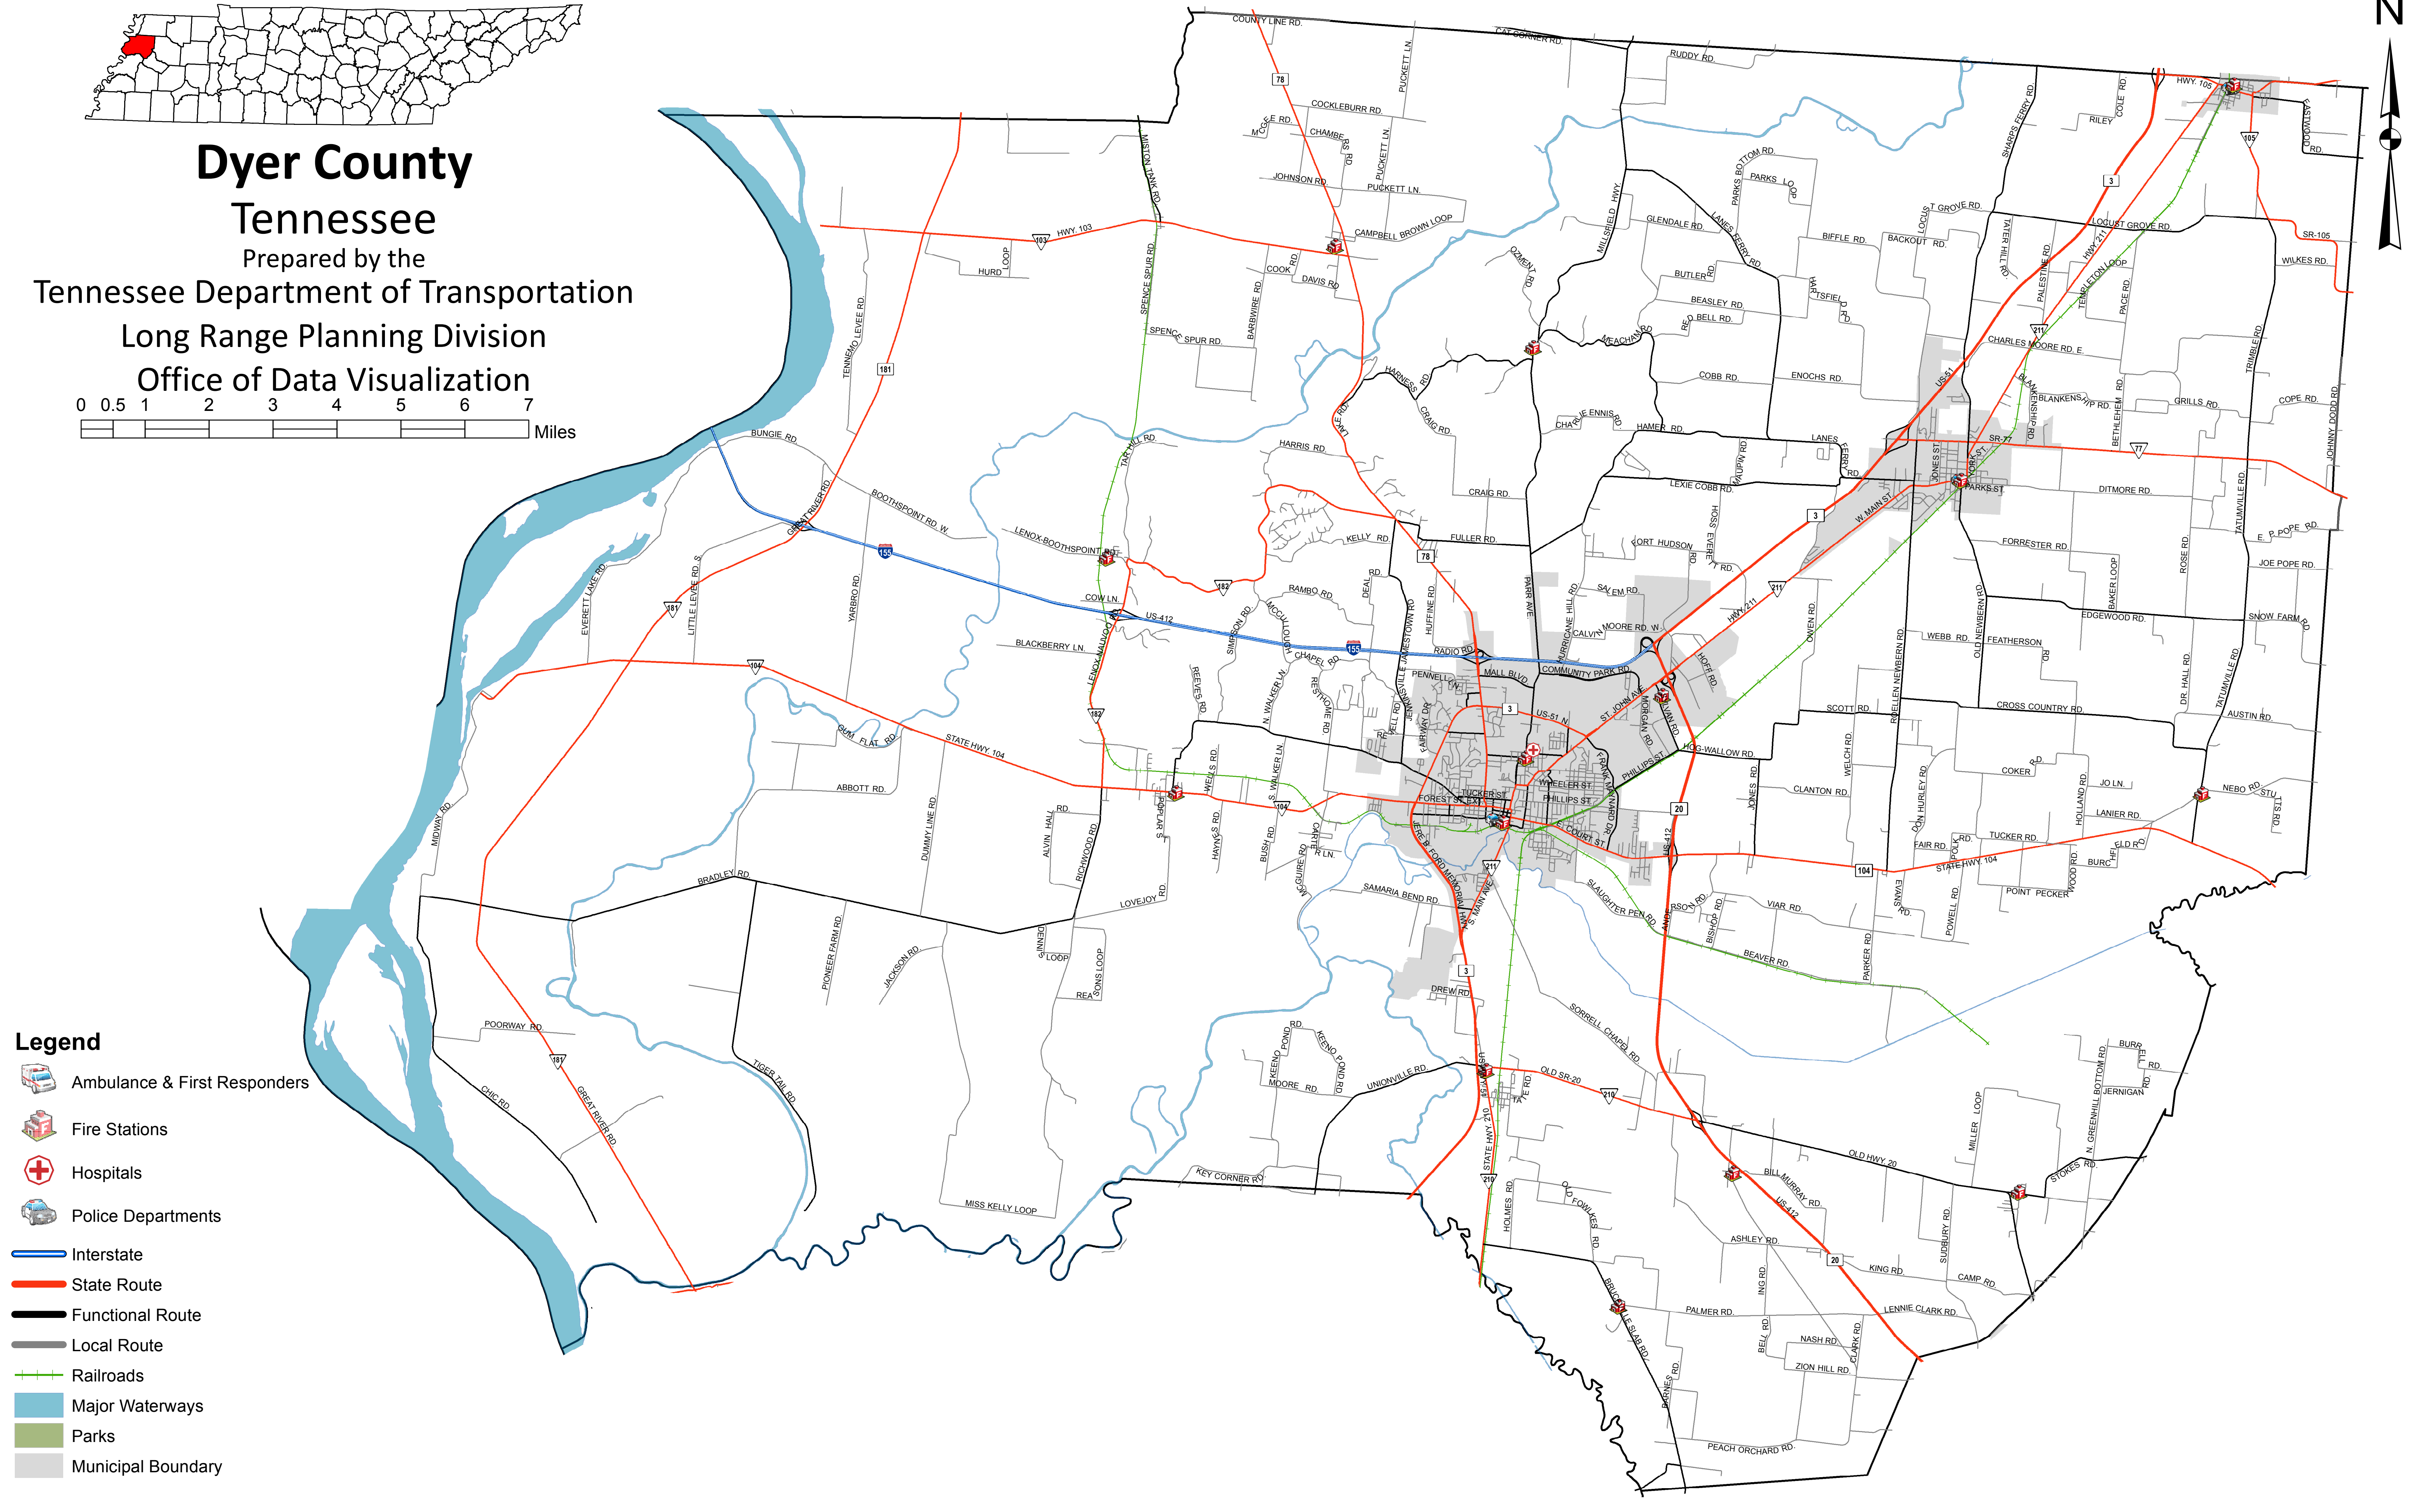

Dyer County Tennessee

Prepared by the
Tennessee Department of Transportation
Long Range Planning Division
Office of Data Visualization

- Legend**
-  Ambulance & First Responders
 -  Fire Stations
 -  Hospitals
 -  Police Departments
 -  Interstate
 -  State Route
 -  Functional Route
 -  Local Route
 -  Railroads
 -  Major Waterways
 -  Parks
 - Municipal Boundary