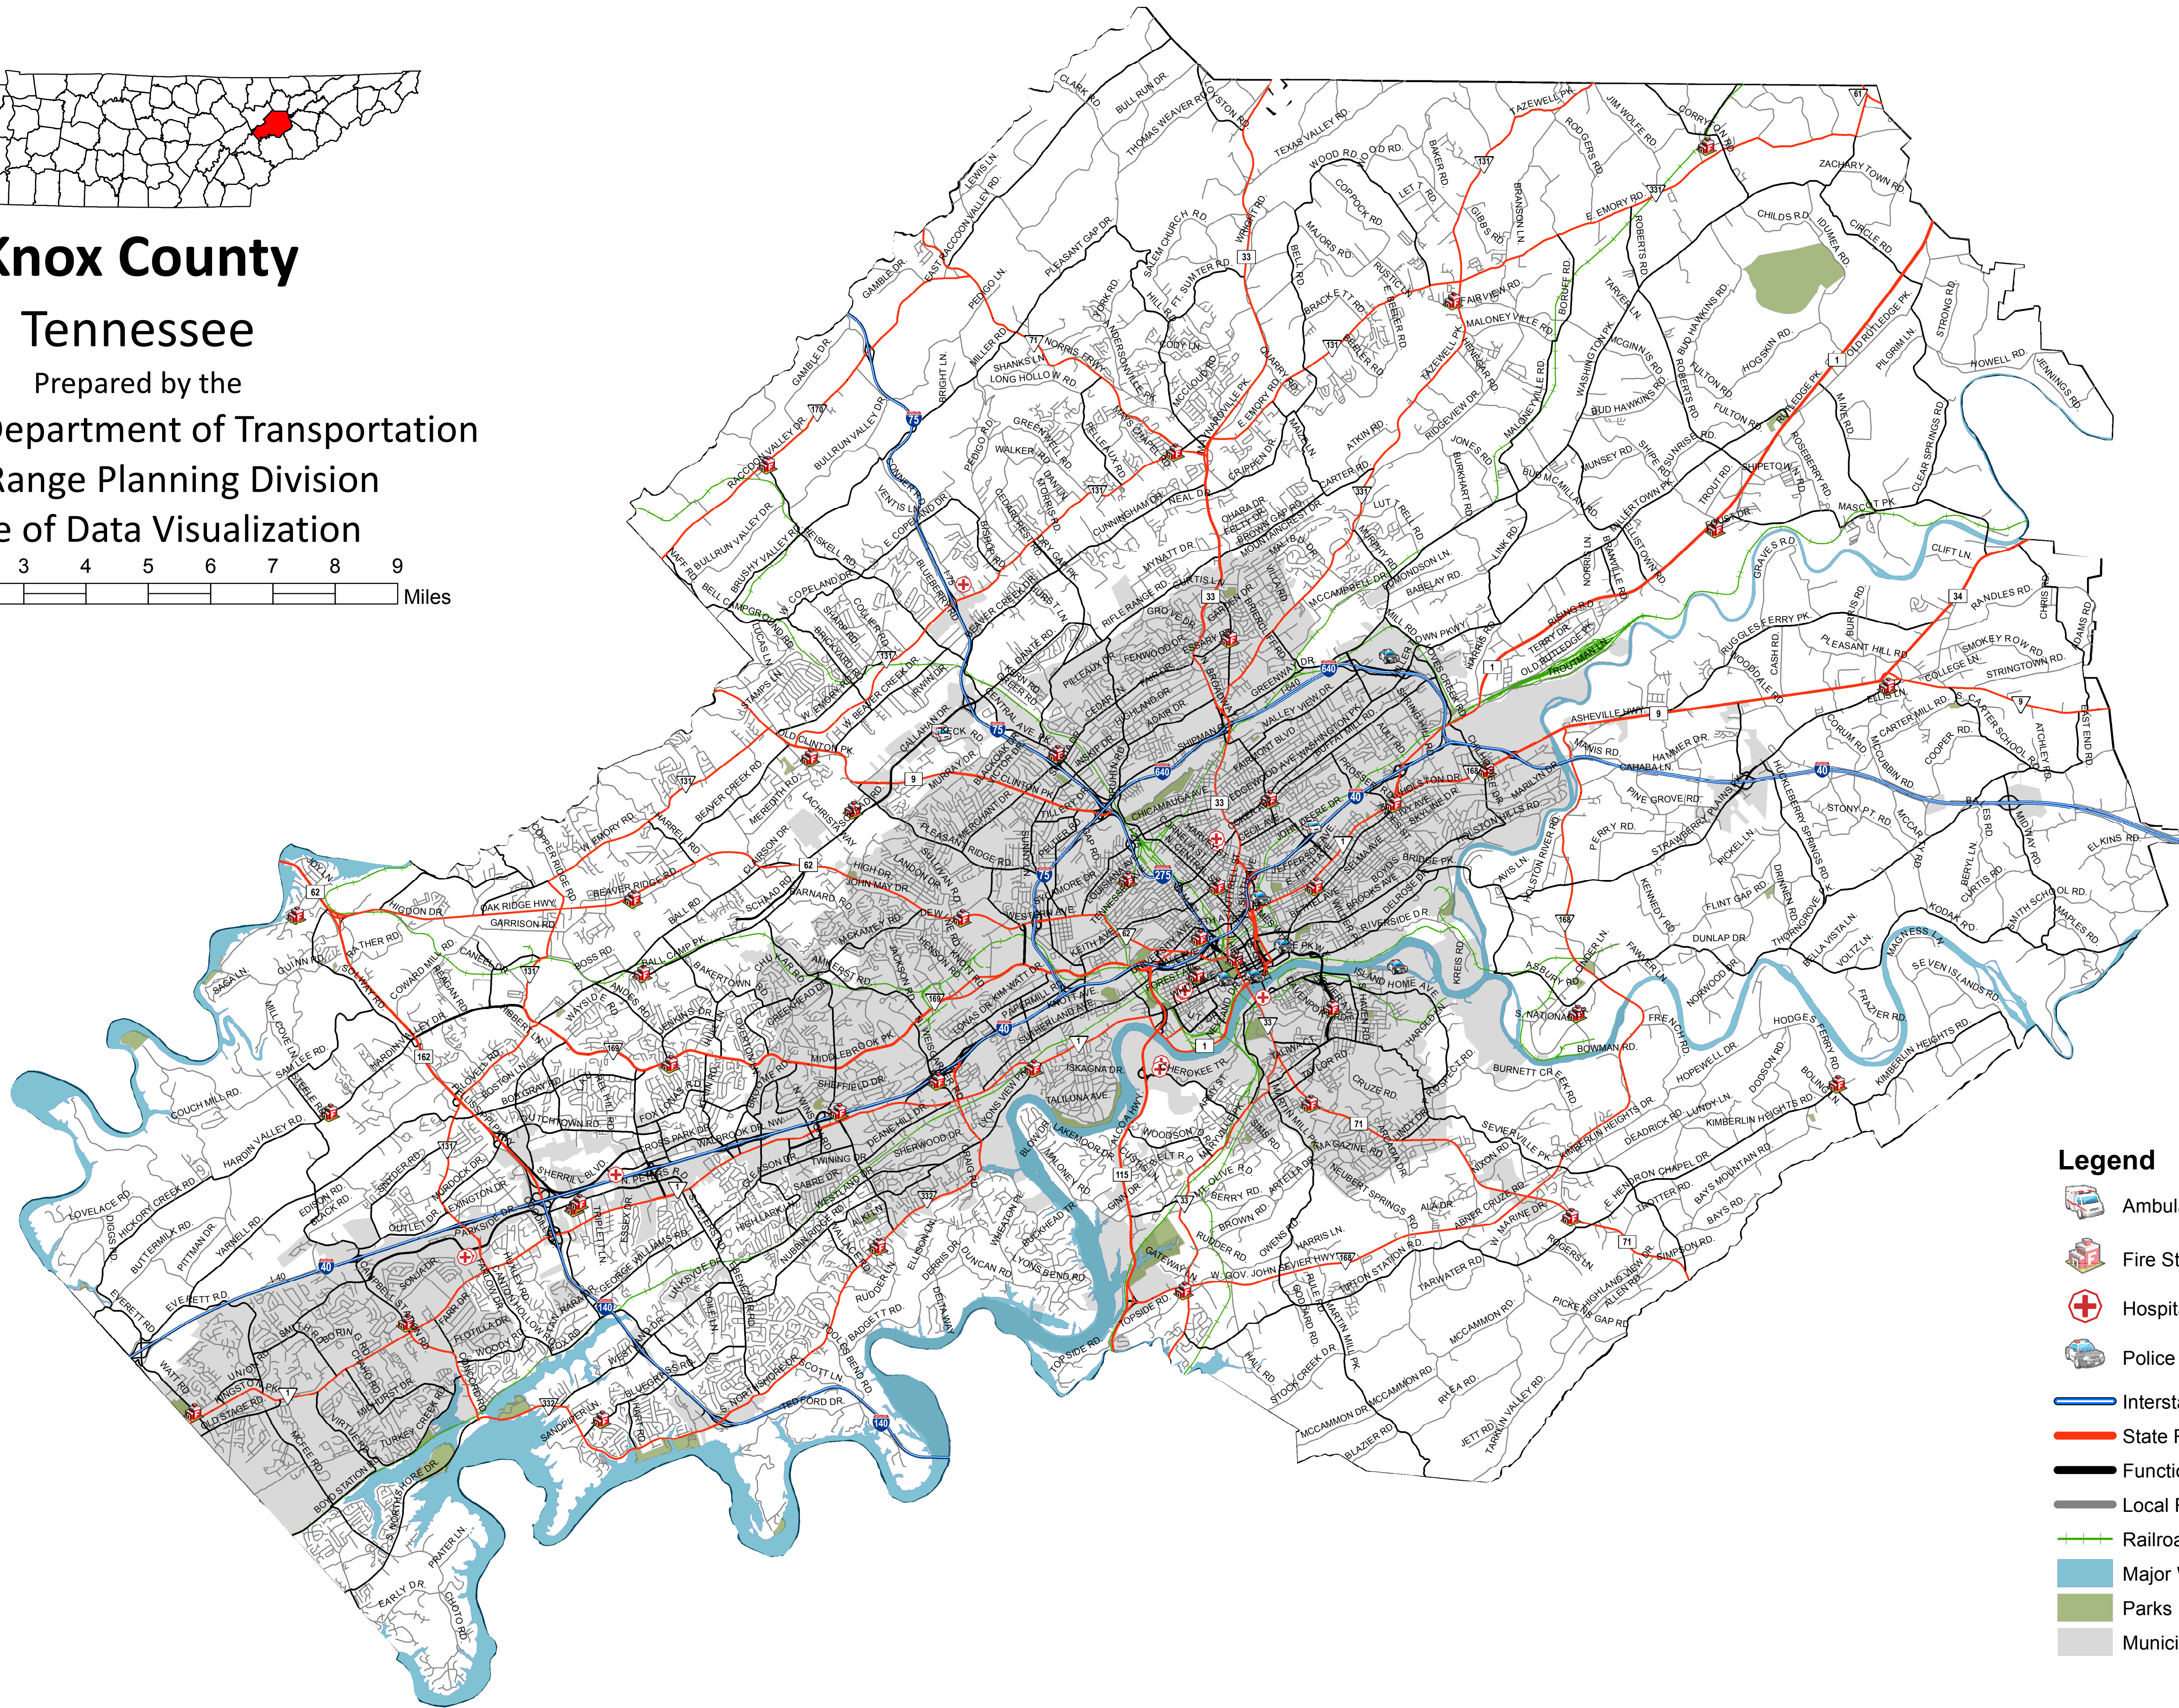

Knox County Tennessee

Prepared by the
Tennessee Department of Transportation
Long Range Planning Division
Office of Data Visualization

- Legend**
- Ambulance & First Responders
 - Fire Stations
 - Hospitals
 - Police Departments
 - Interstate
 - State Route
 - Functional Route
 - Local Route
 - Railroads
 - Major Waterways
 - Parks
 - Municipal Boundary