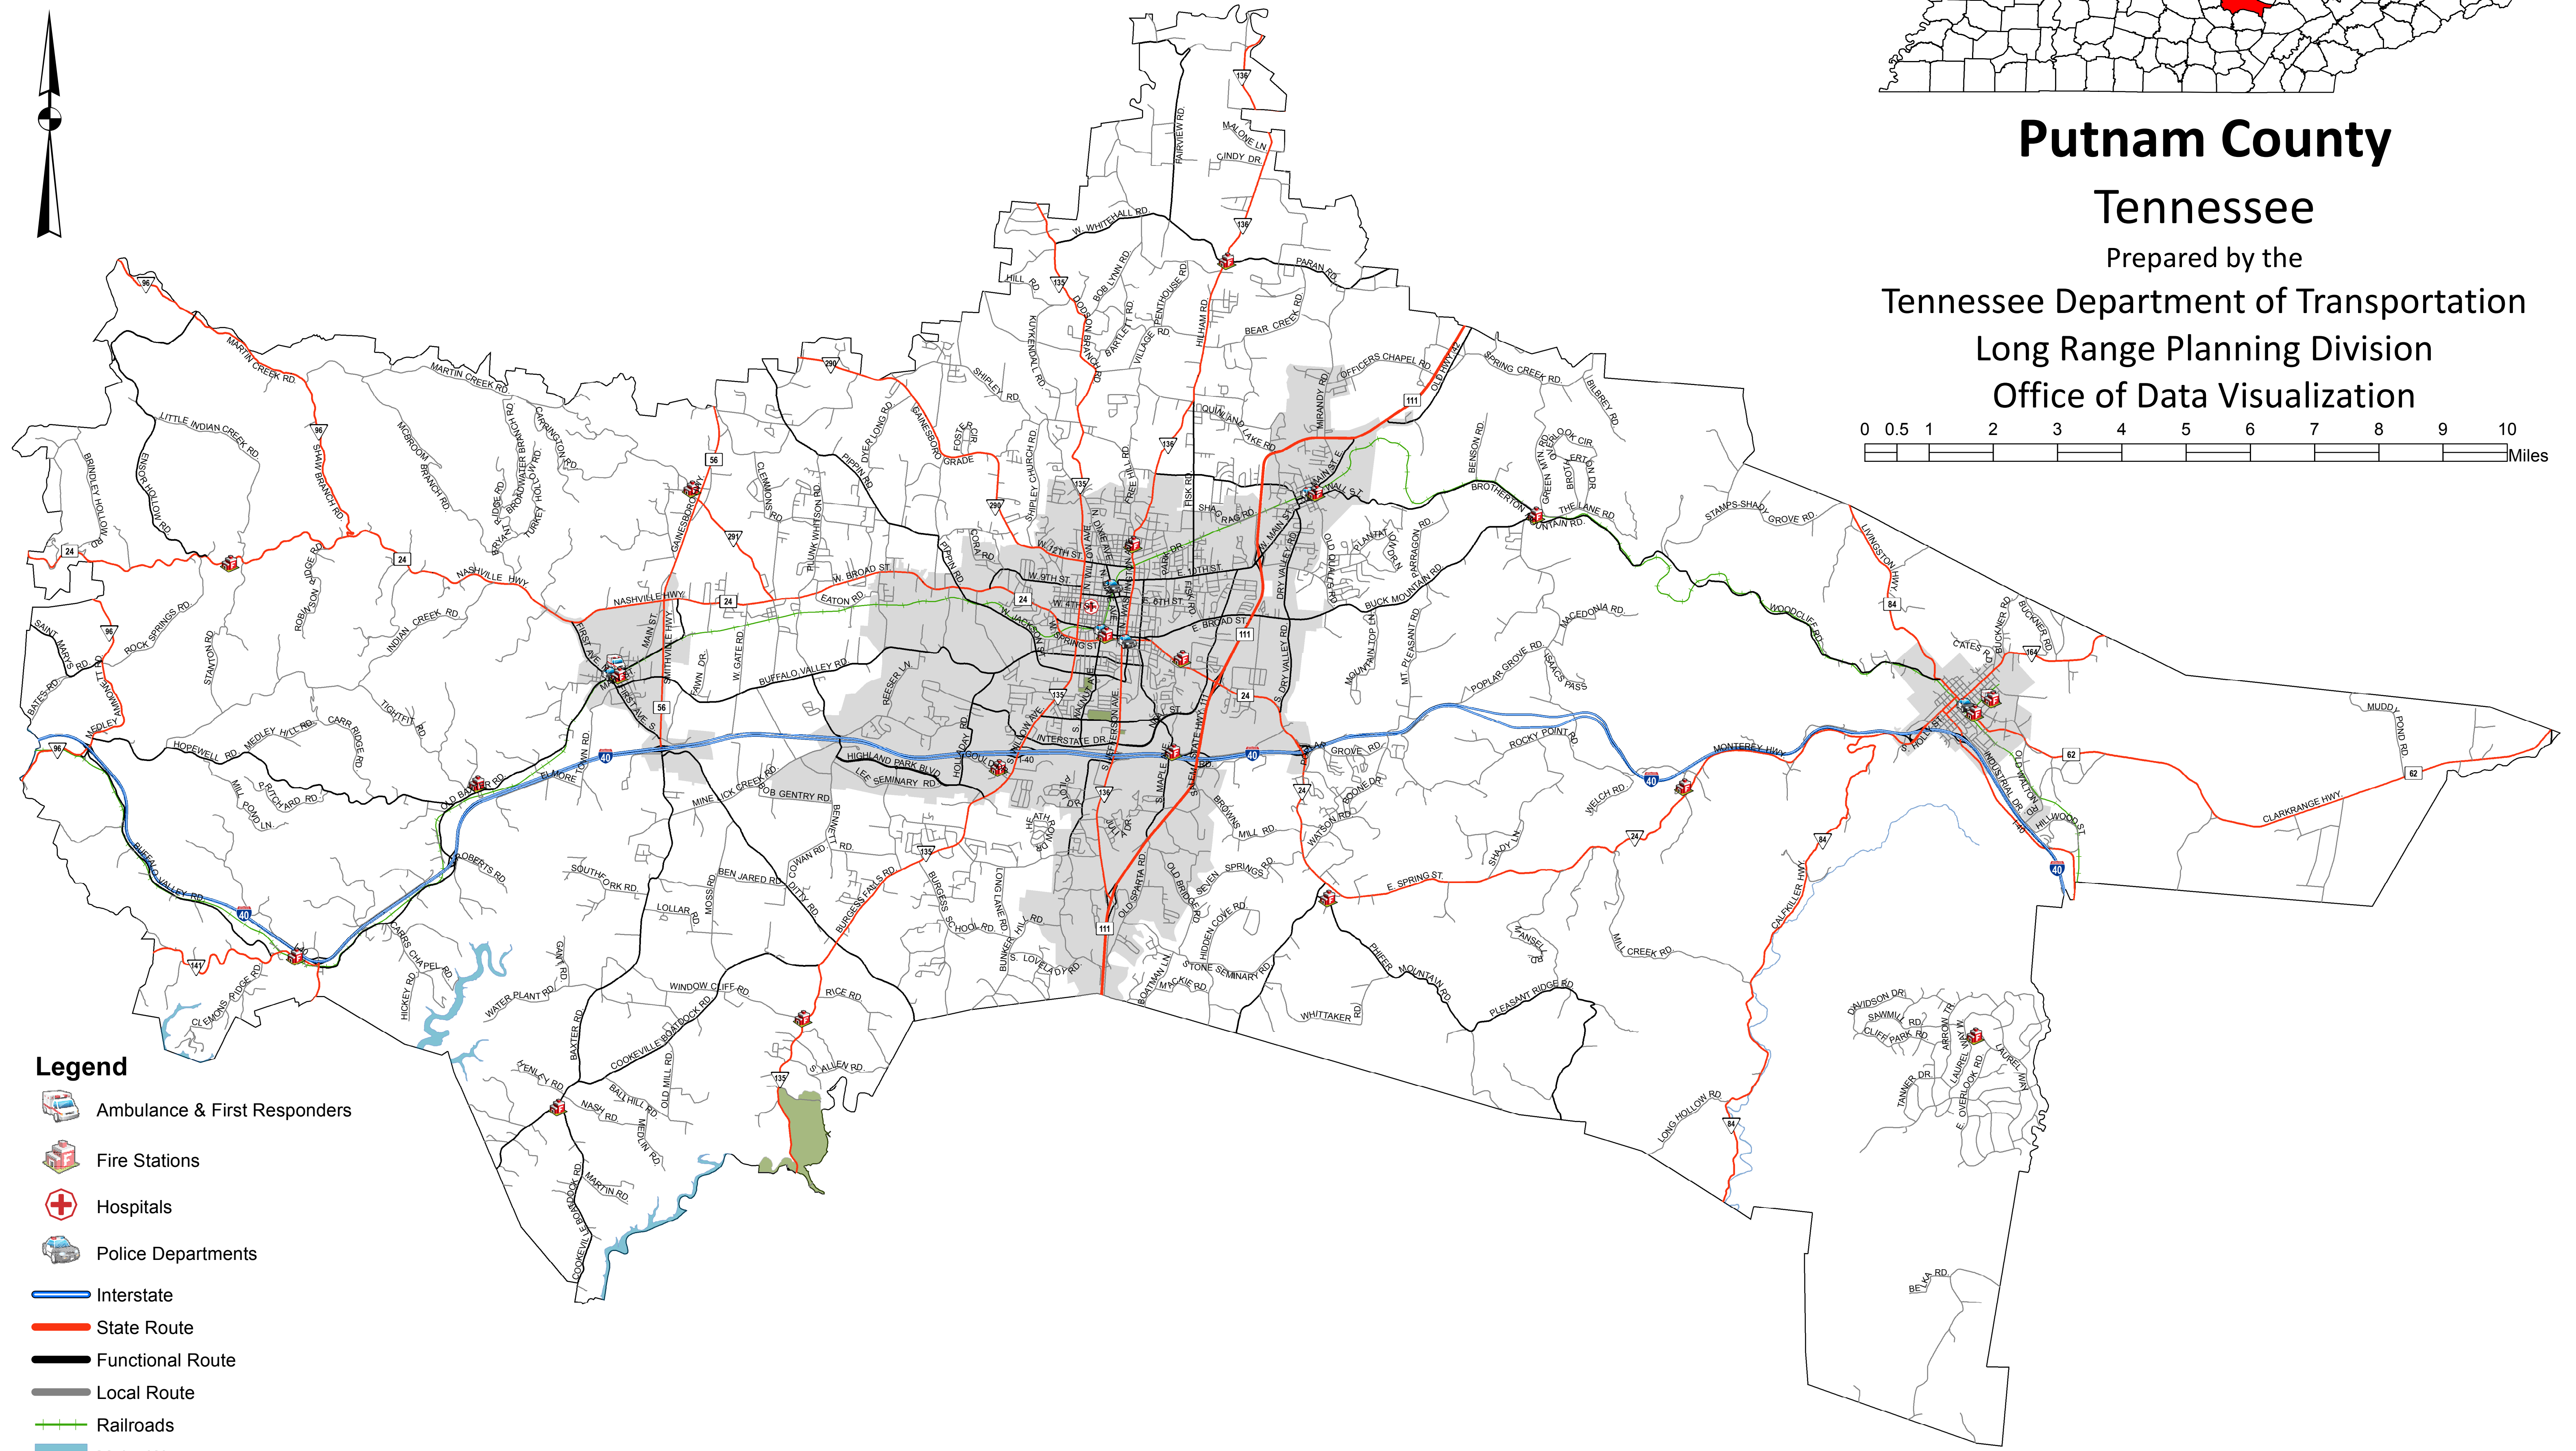

# Putnam County

Tennessee

Prepared by the  
Tennessee Department of Transportation  
Long Range Planning Division  
Office of Data Visualization

- Legend**
- Ambulance & First Responders
  - Fire Stations
  - Hospitals
  - Police Departments
  - Interstate
  - State Route
  - Functional Route
  - Local Route
  - Railroads
  - Major Waterways
  - Parks
  - Municipal Boundary