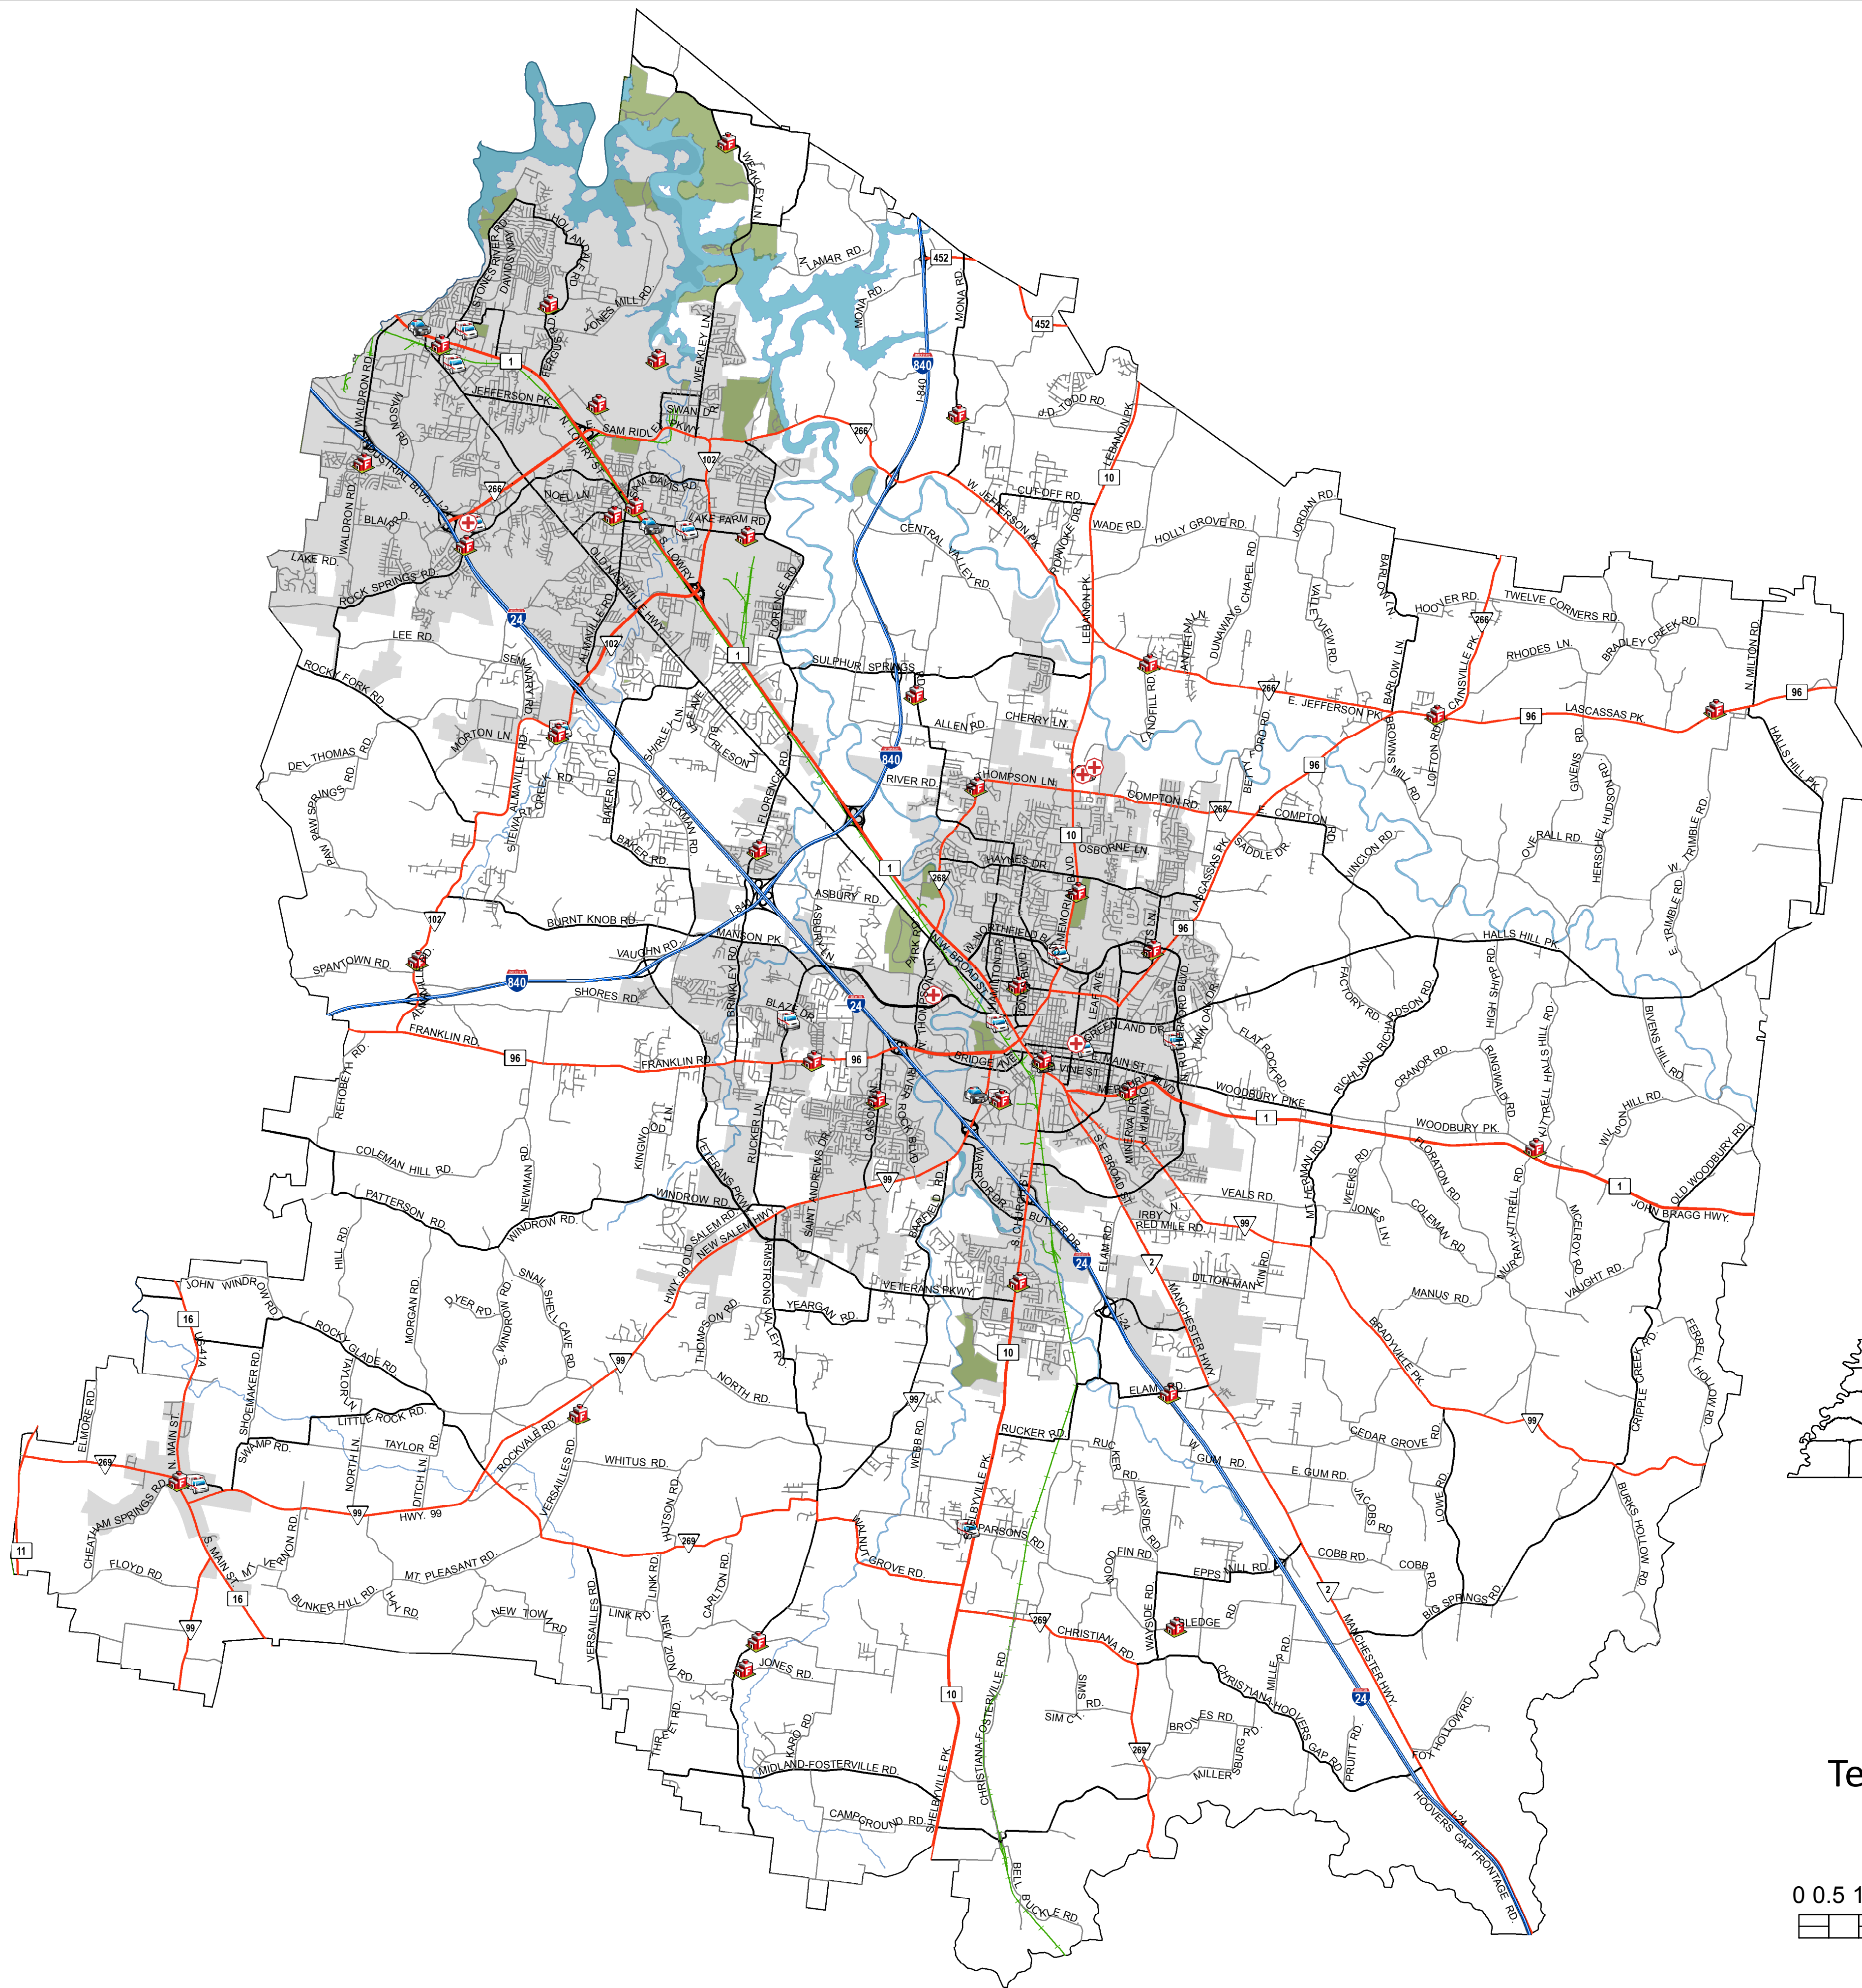

Legend

- Ambulance & First Responders
- Fire Stations
- Hospitals
- Police Departments
- Interstate
- State Route
- Functional Route
- Local Route
- Railroads
- Major Waterways
- Parks
- Municipal Boundary

Rutherford County Tennessee

Prepared by the

Tennessee Department of Transportation
Long Range Planning Division
Office of Data Visualization