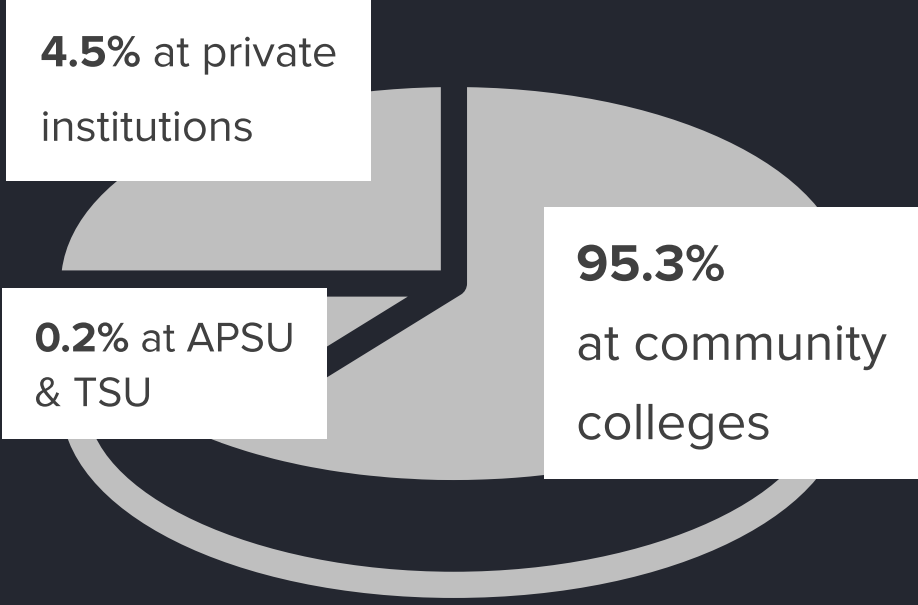

Tennessee Reconnect **helps adults return to higher education** to gain new skills, advance in the workplace, and fulfill lifelong dreams of completing a degree or credential **tuition-free**.

---

**18,217**  
**TOTAL**  
ENROLLMENT  
AT ELIGIBLE  
INSTITUTIONS

---

**2,153 DEGREES AWARDED**

**33 AVERAGE AGE**

**29.2% MALE**

**70.8% FEMALE**