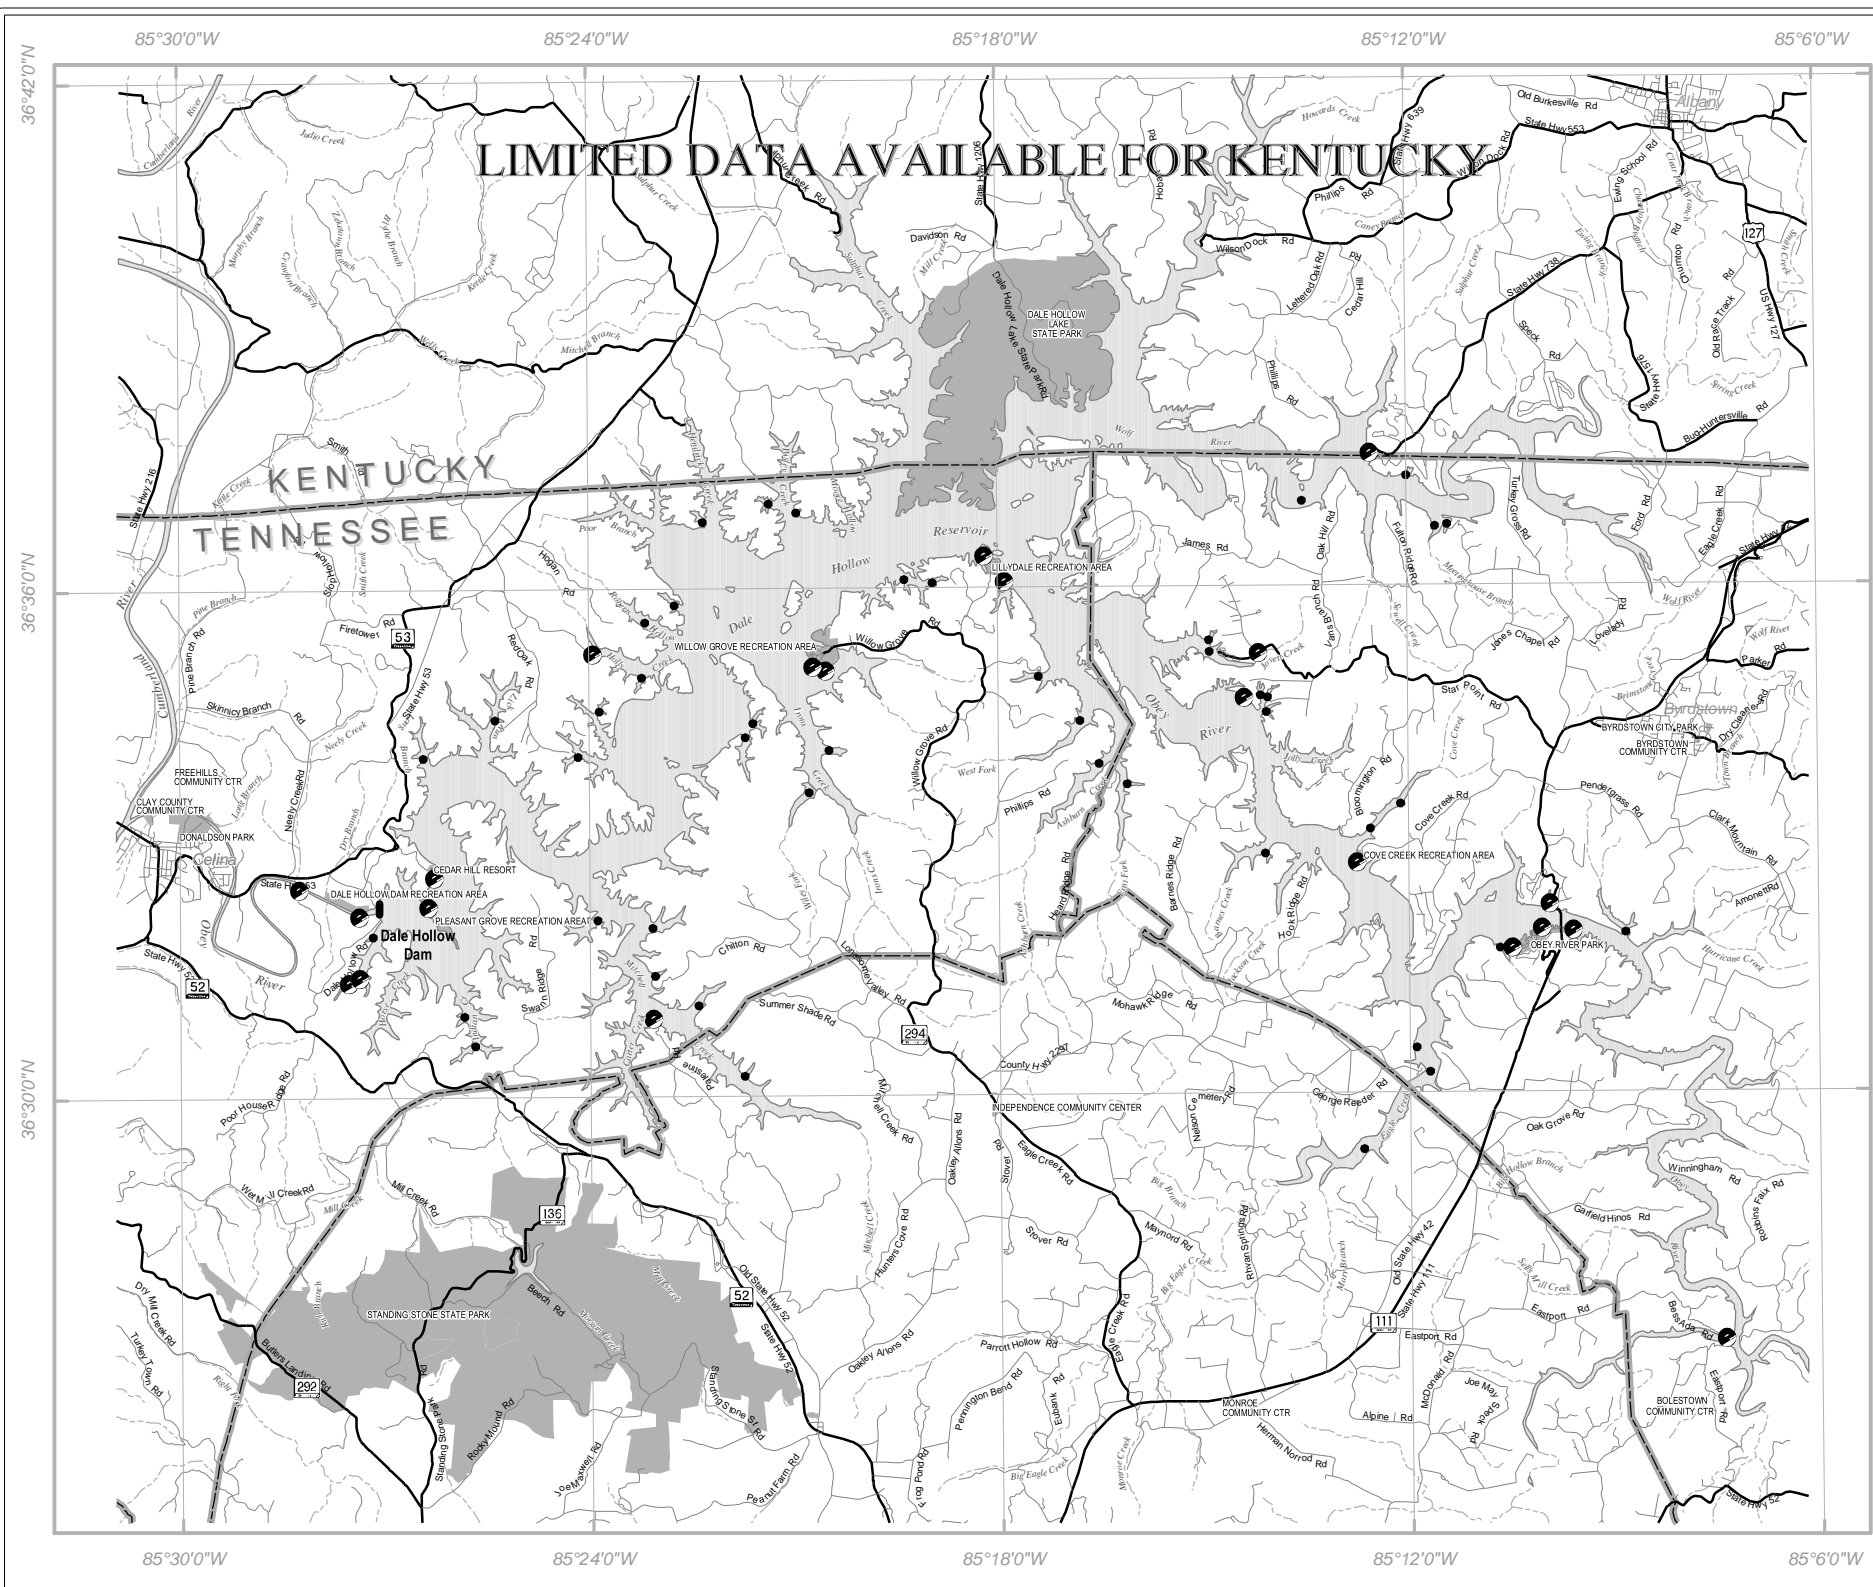

Dale Hollow Reservoir

Legend

- Fish Attractor Sites
- Public Boating Access Sites
- ▭ Dale Hollow Reservoir
- Federal and State Highways
- Local Roads
- County Boundaries
- ▭ Public Lands
- Streams

Generated by the TWRA Geographic Information System (GB), June 2002.