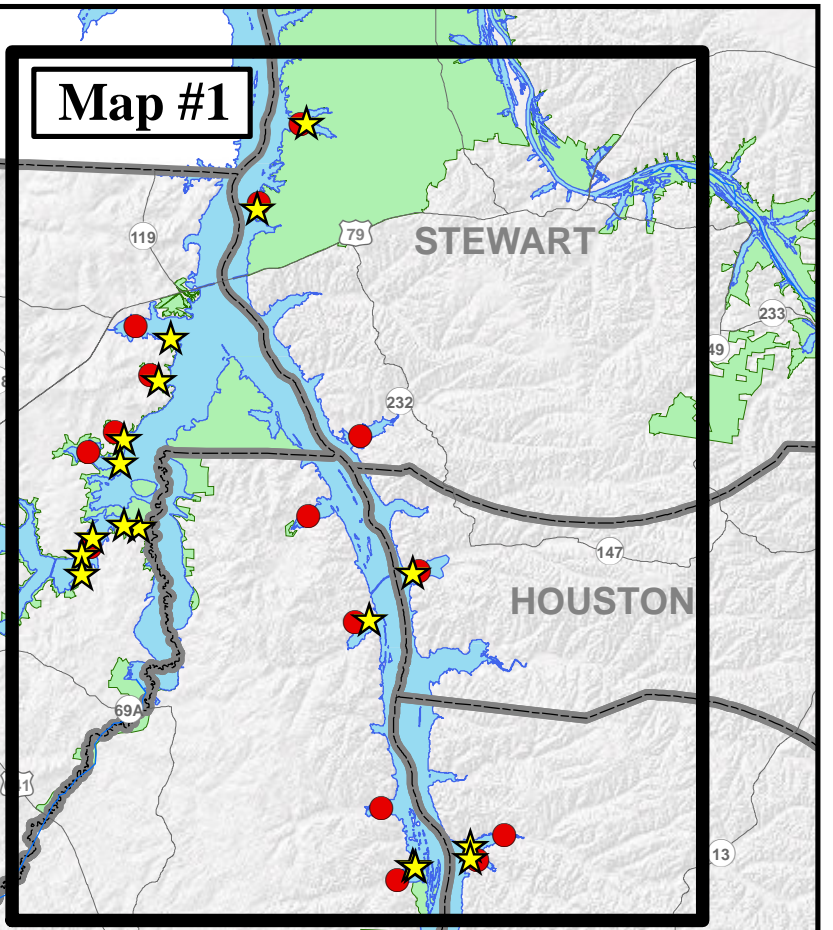

# Kentucky Lake Fish Attractor Sites

- ★ Deep Water Fish Attractors
- Shallow Water Fish Attractors
- Public Lands

Map #1

Map #2

# Kentucky Lake

## Fish Attractor Sites

- ★ Deep Water Fish Attractors
- Shallow Water Fish Attractors
- × River Miles
- ⊕ Boat Access
- Public Lands

# Kentucky Lake Fish Attractor Sites

- Deep Water Fish Attractors**
- Shallow Water Fish Attractors**
- River Miles**
- Boat Access**
- Public Lands**