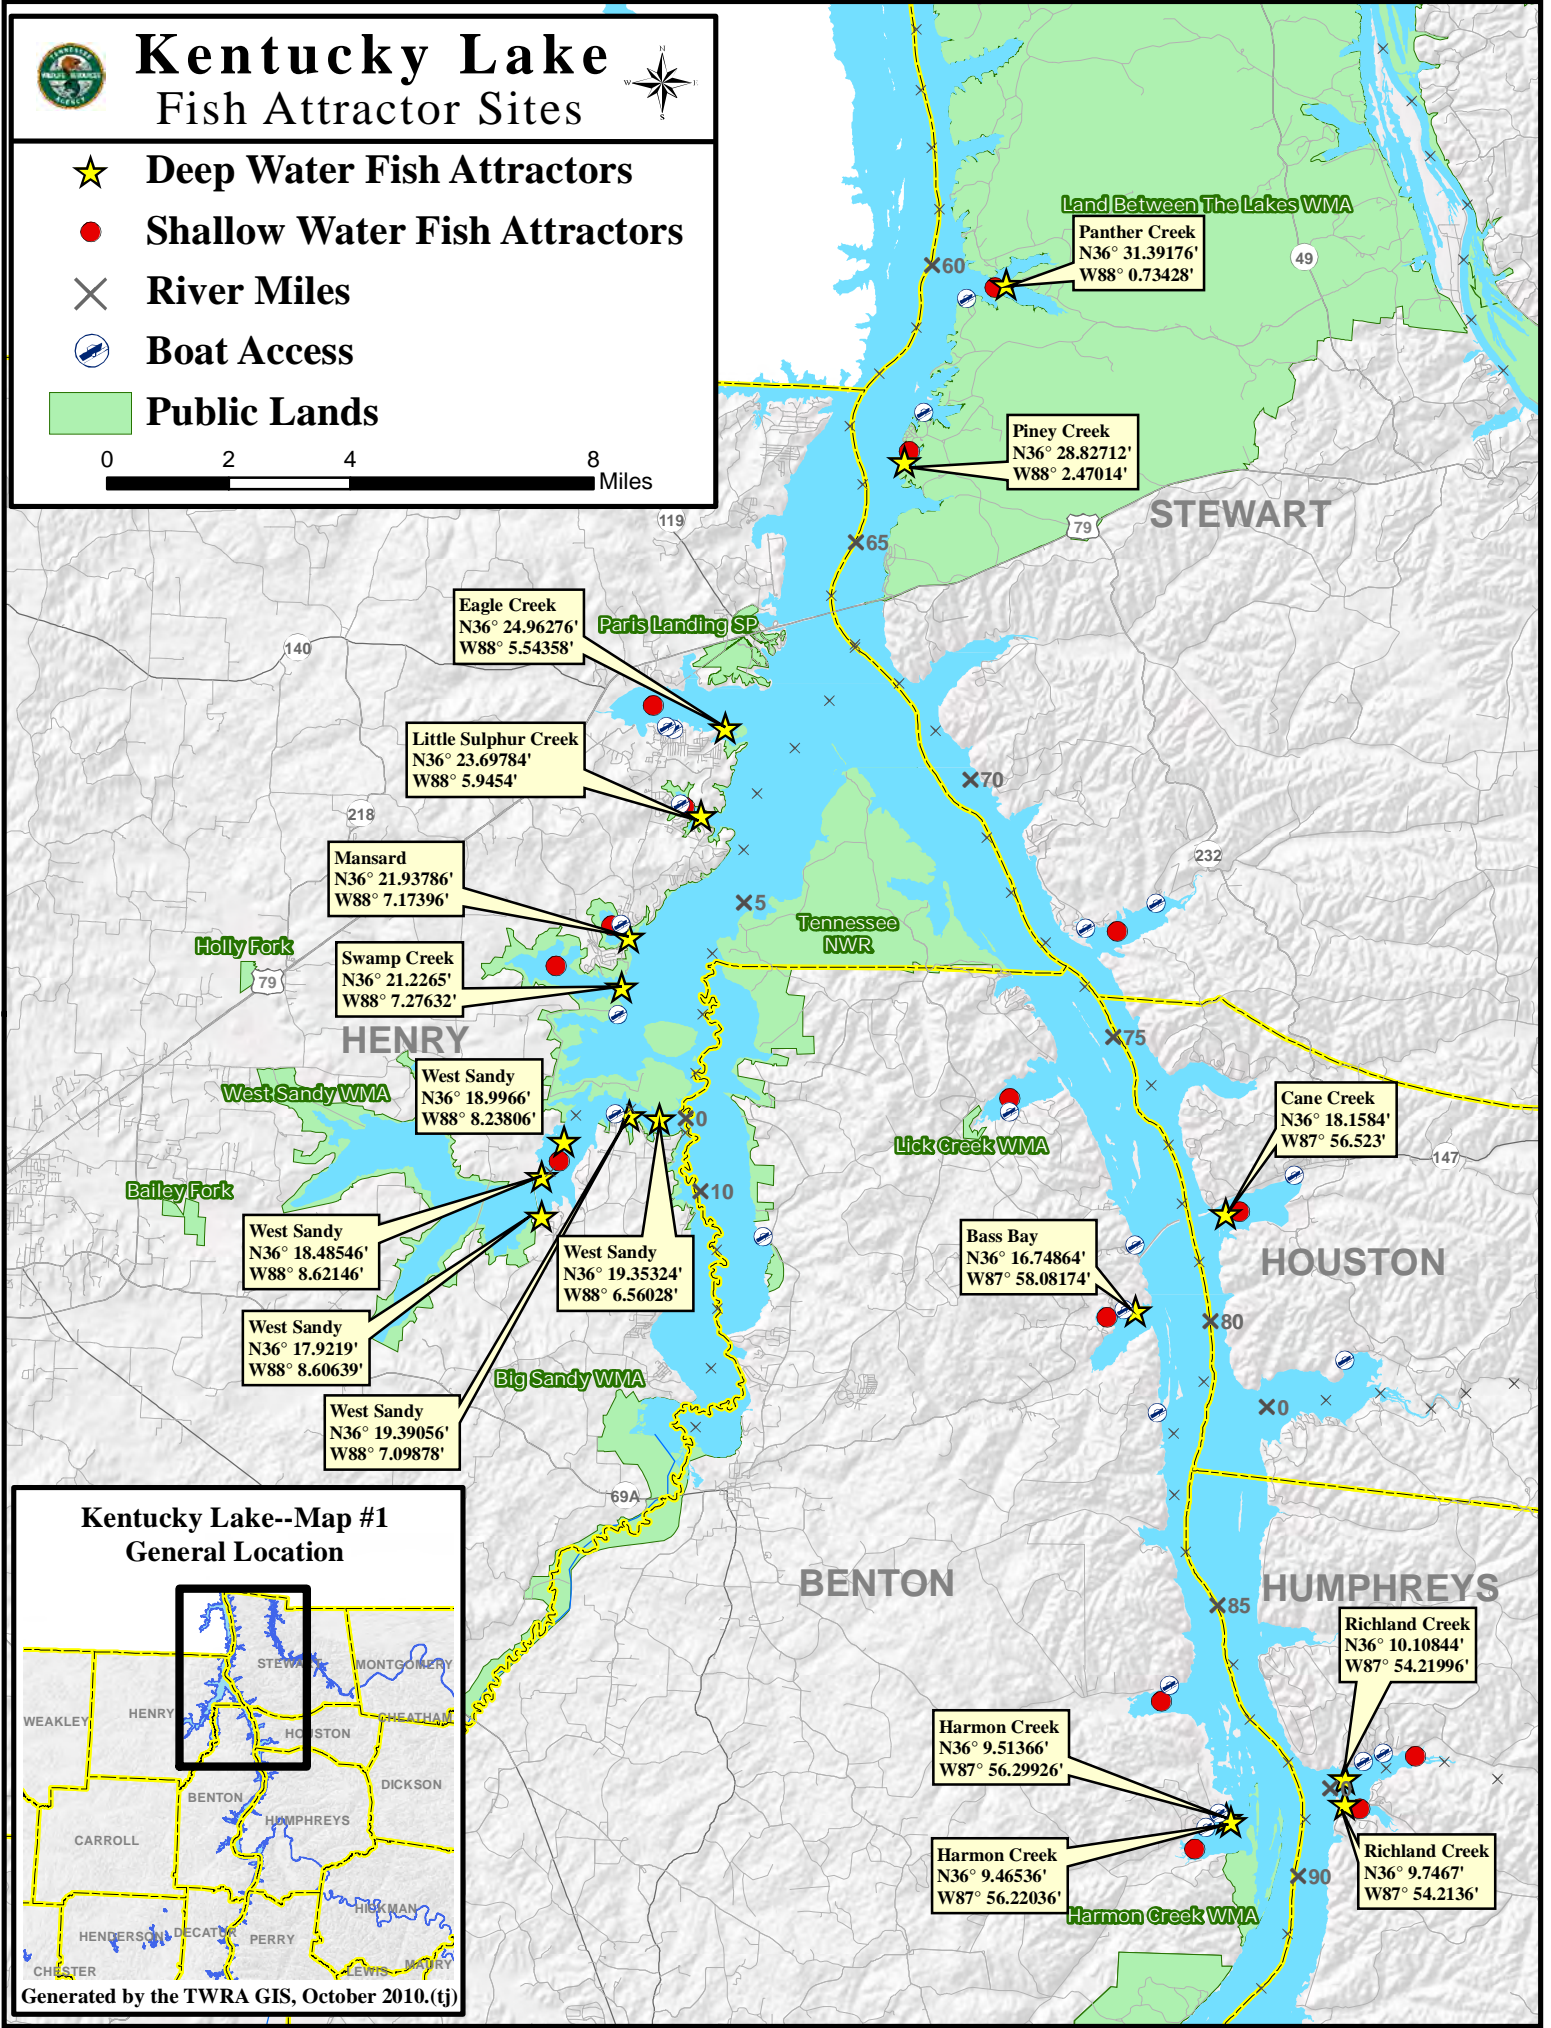

# Kentucky Lake Fish Attractor Sites

- ★ Deep Water Fish Attractors
- Shallow Water Fish Attractors
- Public Lands

Map #1

Map #2

# Kentucky Lake

## Fish Attractor Sites

- ★ Deep Water Fish Attractors
- Shallow Water Fish Attractors
- × River Miles
- ⊕ Boat Access
- Public Lands

# Kentucky Lake Fish Attractor Sites

- Deep Water Fish Attractors**
- Shallow Water Fish Attractors**
- River Miles**
- Boat Access**
- Public Lands**