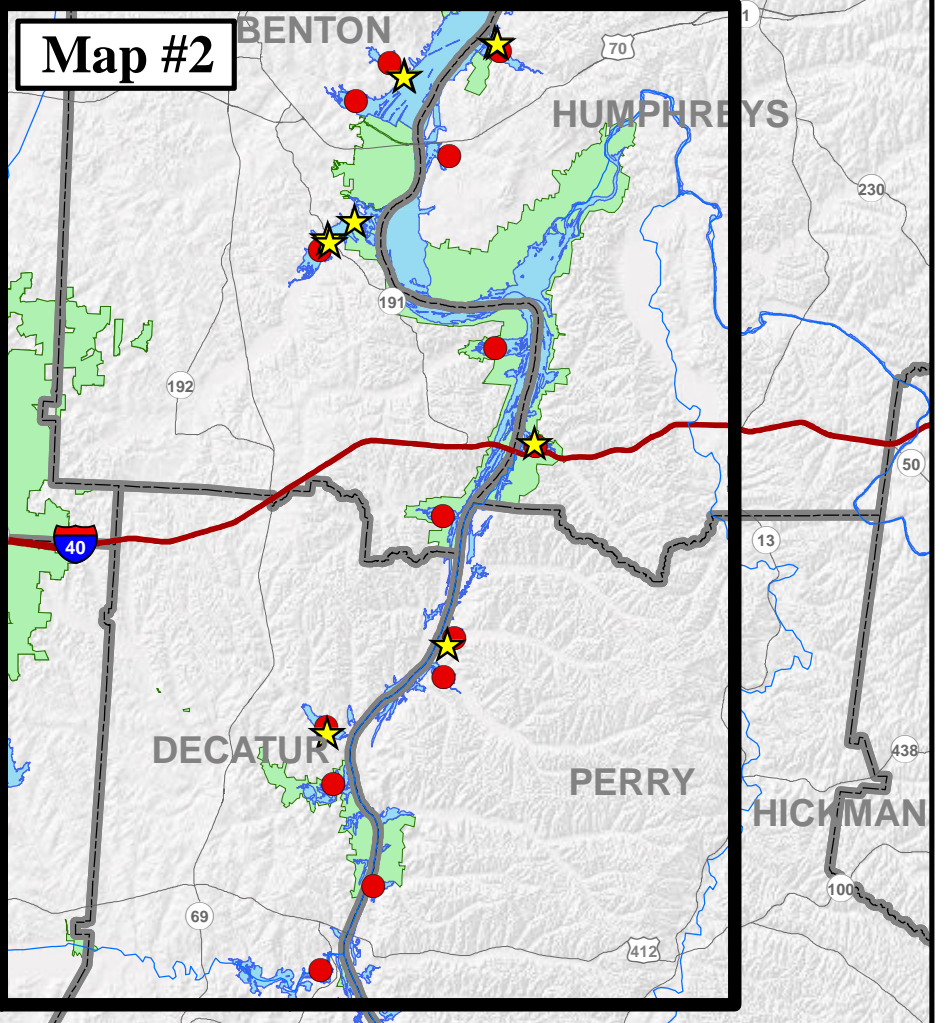

# Kentucky Lake Fish Attractor Sites

- ★ Deep Water Fish Attractors
- Shallow Water Fish Attractors
- Public Lands

Map #1

Map #2

# Kentucky Lake

## Fish Attractor Sites

- ★ Deep Water Fish Attractors
- Shallow Water Fish Attractors
- × River Miles
- ⊕ Boat Access
- Public Lands

# Kentucky Lake Fish Attractor Sites

- Deep Water Fish Attractors**
- Shallow Water Fish Attractors**
- River Miles**
- Boat Access**
- Public Lands**