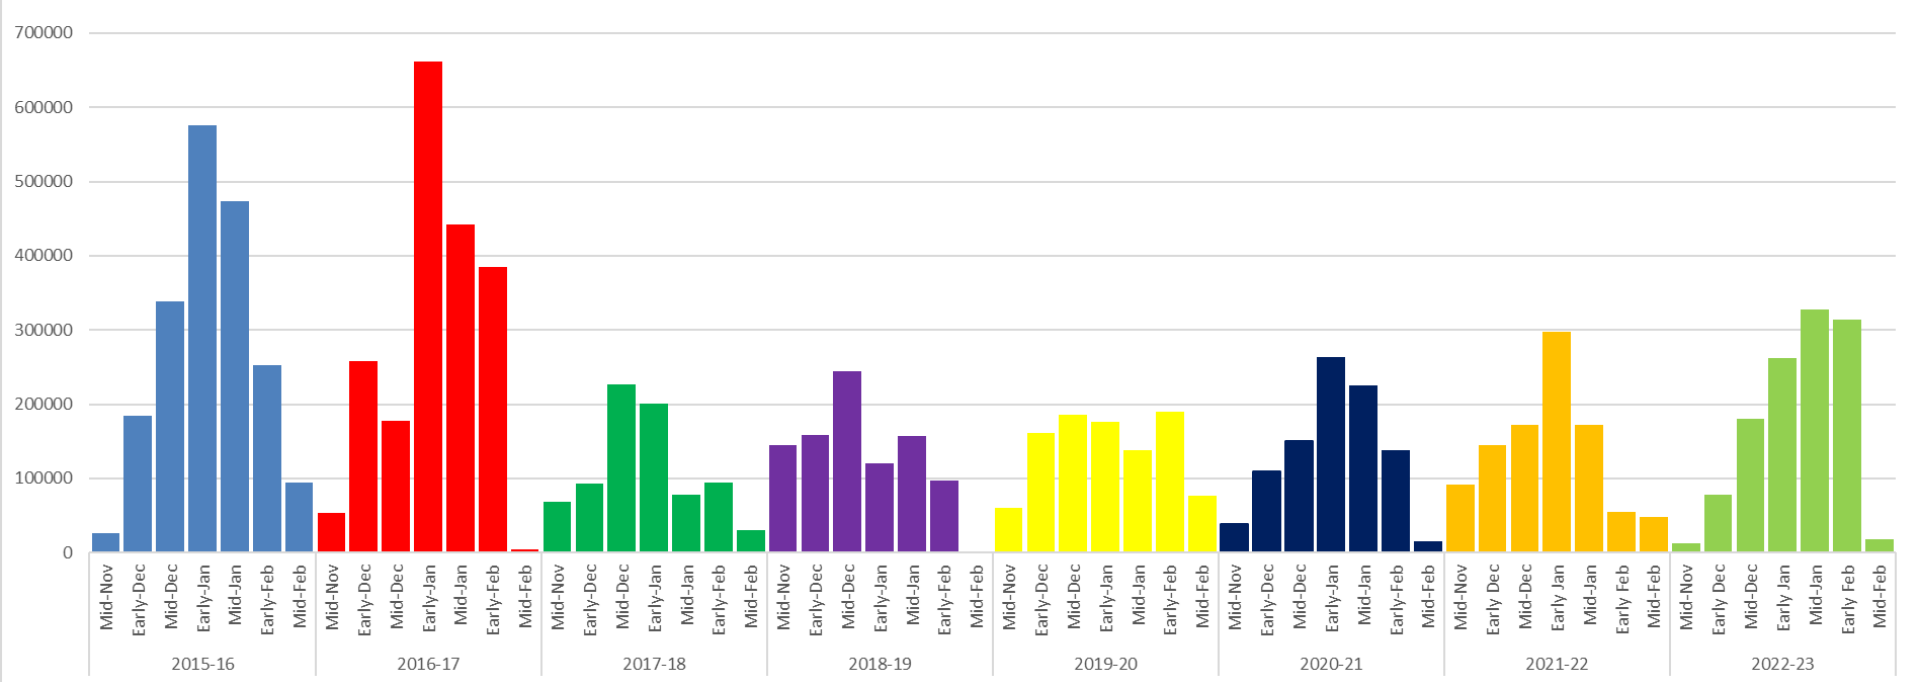

Total of ALL Ducks Surveyed on TWRA Refuges Annual Comparison by Survey Period 2015-2023

Not all areas were surveyed during all survey periods in all years, which impacts total number of ducks surveyed. Please exercise caution when interpreting results or drawing conclusions of direct comparison of total counts for all areas across years.

Black Bayou Refuge Total Ducks Counted Annual Comparison 2015-2023

DNS = Did Not Survey

Chickamauga Refuge Total Ducks Counted Annual Comparison 2015-2023

DNS = Did Not Survey

Chota Refuge Total Ducks Counted Annual Comparison 2015-2023