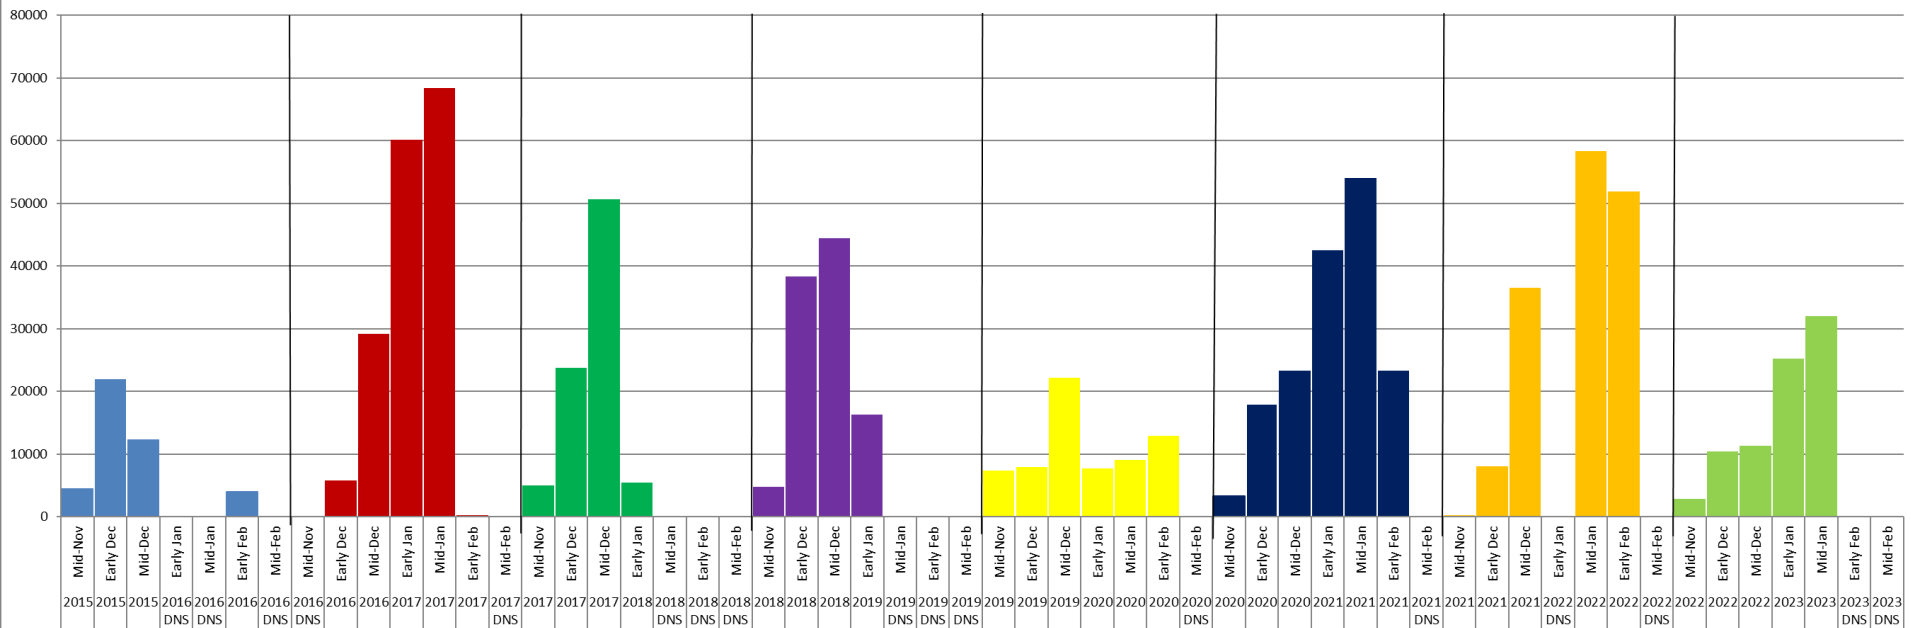

Black Bayou Refuge Total Ducks Counted Annual Comparison 2015-2023

DNS = Did Not Survey

Chickamauga Refuge Total Ducks Counted Annual Comparison 2015-2023

DNS = Did Not Survey

Chota Refuge Total Ducks Counted Annual Comparison 2015-2023

DNS = Did Not Survey

Cordell Hull Refuge Total Ducks Counted Annual Comparison 2015-2023

DNS = Did Not Survey

Cheatham - Dyson's Ditch Refuge Total Ducks Counted Annual Comparison 2015-2023

DNS = Did Not Survey

Eagle Lake Refuge Total Ducks Counted Annual Comparison 2015-2023

DNS = Did Not Survey

Hop-In Refuge Total Ducks Counted Annual Comparison 2015-2023

DNS = Did Not Survey

Horn's Bluff Refuge Total Ducks Counted Annual Comparison 2015-2023