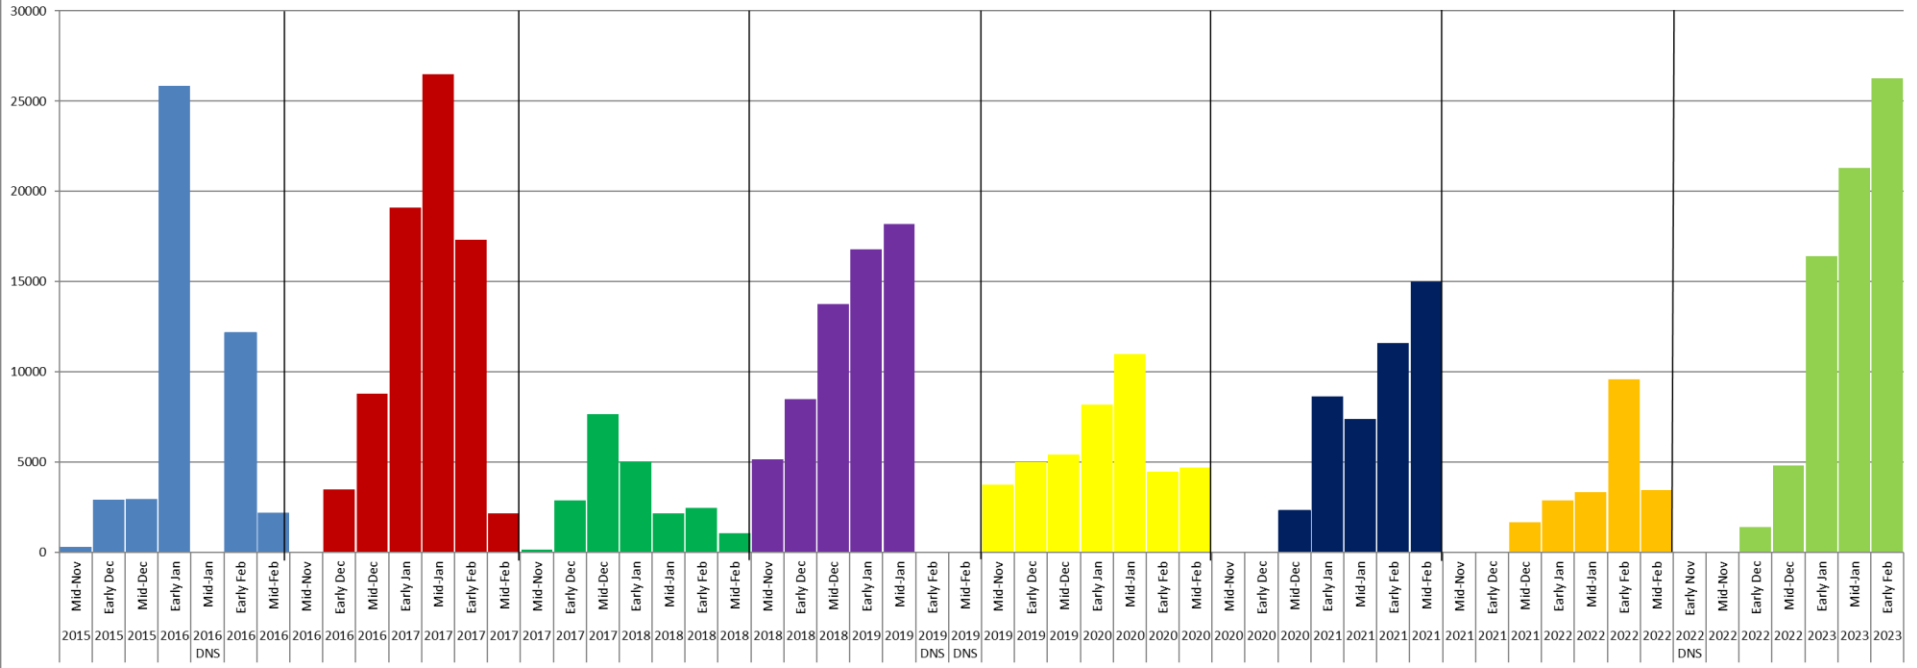

Eagle Lake Refuge Total Ducks Counted Annual Comparison 2015-2023

DNS = Did Not Survey

Hop-In Refuge Total Ducks Counted Annual Comparison 2015-2023

DNS = Did Not Survey

Horn's Bluff Refuge Total Ducks Counted Annual Comparison 2015-2023

DNS = Did Not Survey

Joachim Bible Refuge Total Ducks Counted Annual Comparison 2015-2023

DNS = Did Not Survey

Kyker Bottoms Refuge Total Ducks Counted Annual Comparison 2015-2023

DNS = Did Not Survey

Old Hickory Lock 5 Refuge Total Ducks Counted Annual Comparison 2015-2023

DNS = Did Not Survey

Maness Swamp Refuge Total Ducks Counted Annual Comparison 2015-2023

DNS = Did Not Survey

Cheatham - Pardue Pond Refuge Total Ducks Counted Annual Comparison 2015-2023

DNS = Did Not Survey

Watts Bar Refuge Total Ducks Counted Annual Comparison 2015-2021

DNS = Did Not Survey

Beginning in 2020, Watts Bar Refuge counts are included in the Chickamauga Refuge counts.

White Lake Refuge Total Ducks Counted Annual Comparison 2015-2023