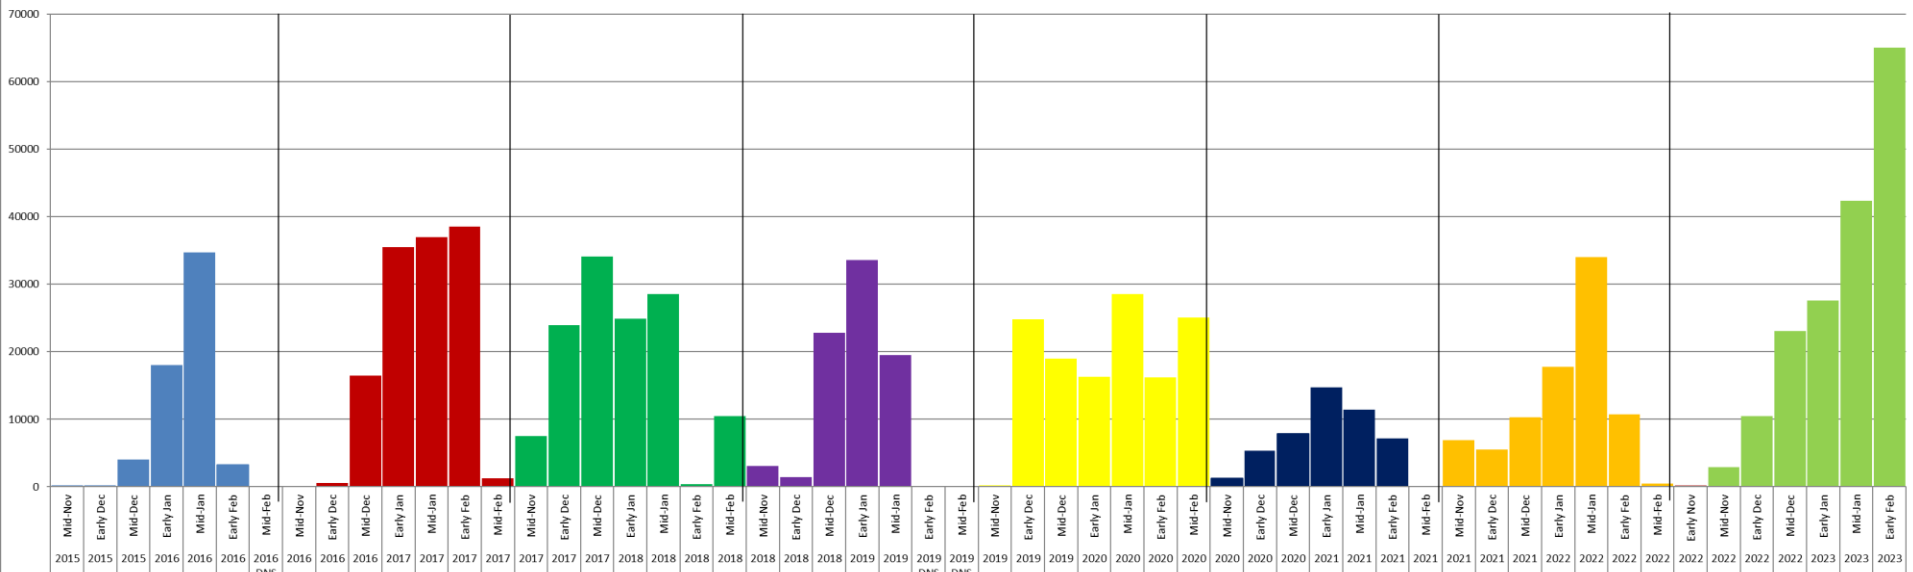

Total of ALL Ducks Surveyed on TWRA Refuges Annual Comparison by Survey Period 2015-2023

Not all areas were surveyed during all survey periods in all years, which impacts total number of ducks surveyed. Please exercise caution when interpreting results or drawing conclusions of direct comparison of total counts for all areas across years.

Black Bayou Refuge Total Ducks Counted Annual Comparison 2015-2023

DNS = Did Not Survey

Chickamauga Refuge Total Ducks Counted Annual Comparison 2015-2023

DNS = Did Not Survey

Chota Refuge Total Ducks Counted Annual Comparison 2015-2023

DNS = Did Not Survey

Cordell Hull Refuge Total Ducks Counted Annual Comparison 2015-2023

DNS = Did Not Survey

Cheatham - Dyson's Ditch Refuge Total Ducks Counted Annual Comparison 2015-2023

DNS = Did Not Survey

Eagle Lake Refuge Total Ducks Counted Annual Comparison 2015-2023

DNS = Did Not Survey

Hop-In Refuge Total Ducks Counted Annual Comparison 2015-2023

DNS = Did Not Survey

Horn's Bluff Refuge Total Ducks Counted Annual Comparison 2015-2023