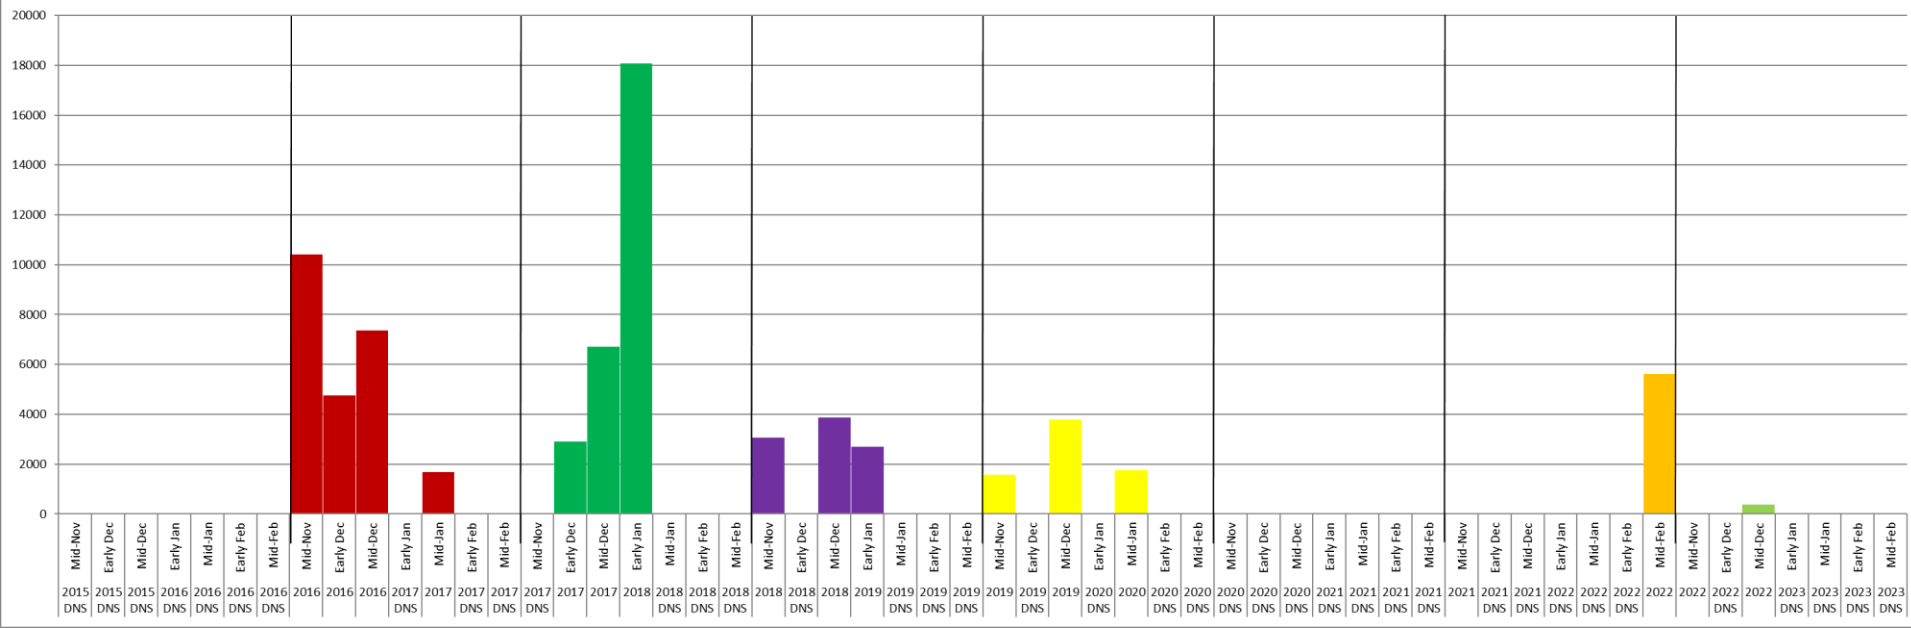

Total of ALL Ducks Surveyed on TWRA Refuges Annual Comparison by Survey Period 2015-2023

Not all areas were surveyed during all survey periods in all years, which impacts total number of ducks surveyed. Please exercise caution when interpreting results or drawing conclusions of direct comparison of total counts for all areas across years.

Black Bayou Refuge Total Ducks Counted Annual Comparison 2015-2023

DNS = Did Not Survey

Chickamauga Refuge Total Ducks Counted Annual Comparison 2015-2023

DNS = Did Not Survey

Chota Refuge Total Ducks Counted Annual Comparison 2015-2023