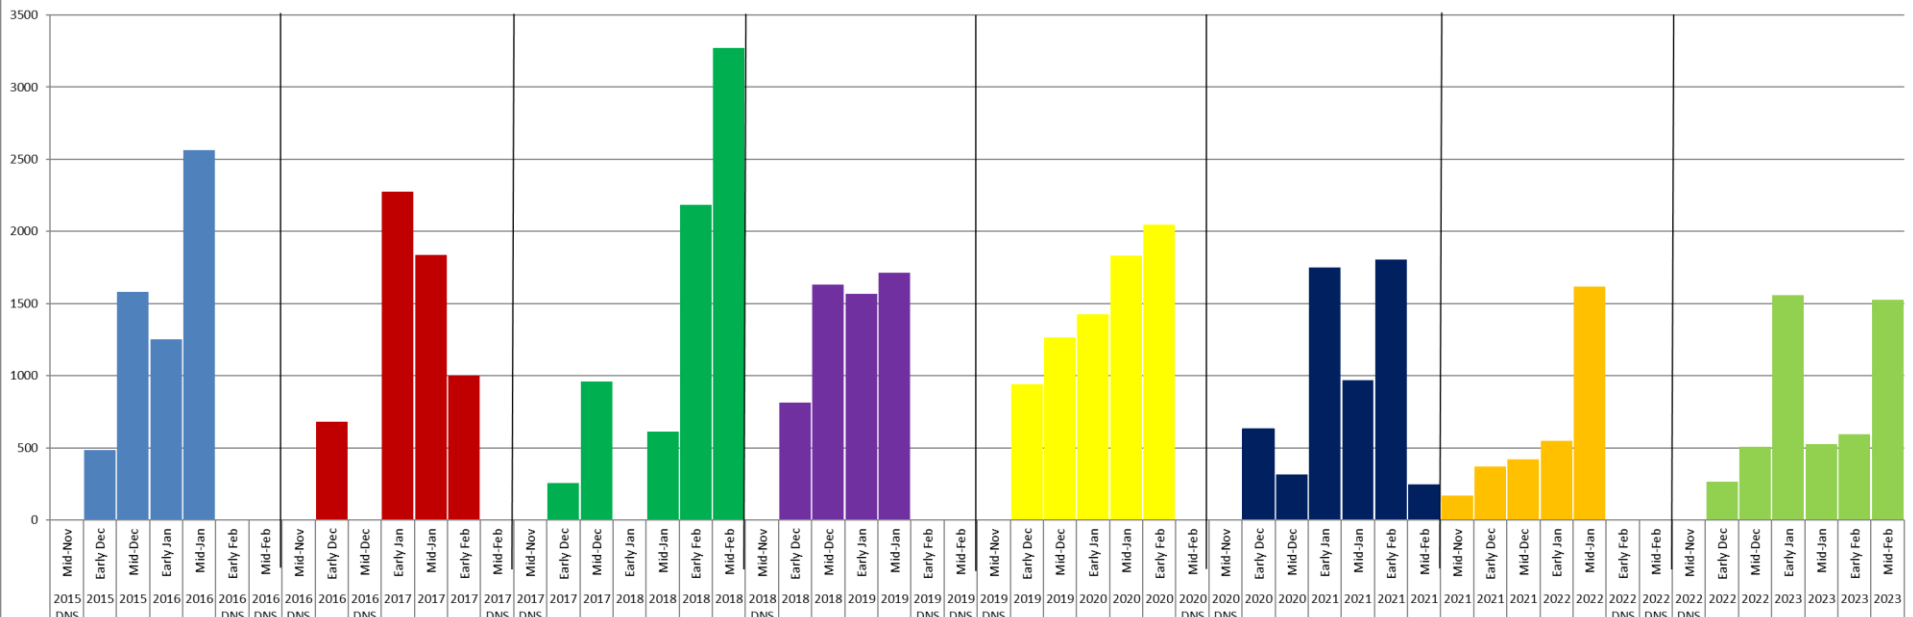

DNS = Did Not Survey

Cordell Hull Refuge Total Ducks Counted Annual Comparison 2015-2023

DNS = Did Not Survey

Cheatham - Dyson's Ditch Refuge Total Ducks Counted Annual Comparison 2015-2023

DNS = Did Not Survey

Eagle Lake Refuge Total Ducks Counted Annual Comparison 2015-2023

DNS = Did Not Survey

Hop-In Refuge Total Ducks Counted Annual Comparison 2015-2023

DNS = Did Not Survey

Horn's Bluff Refuge Total Ducks Counted Annual Comparison 2015-2023

DNS = Did Not Survey

Joachim Bible Refuge Total Ducks Counted Annual Comparison 2015-2023

DNS = Did Not Survey

Kyker Bottoms Refuge Total Ducks Counted Annual Comparison 2015-2023

DNS = Did Not Survey

Old Hickory Lock 5 Refuge Total Ducks Counted Annual Comparison 2015-2023