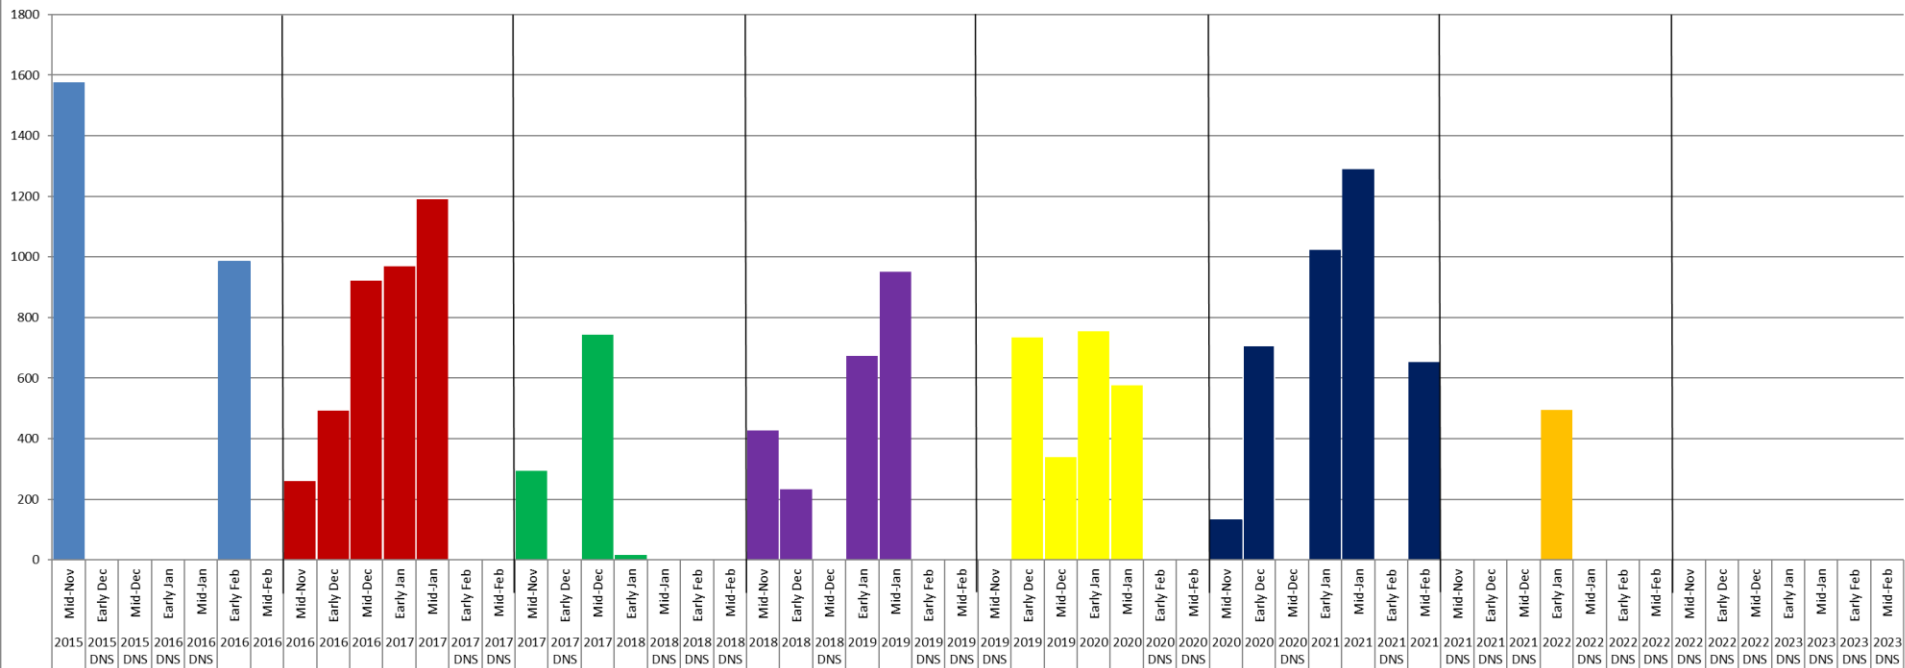

Eagle Lake Refuge Total Ducks Counted Annual Comparison 2015-2023

DNS = Did Not Survey

Hop-In Refuge Total Ducks Counted Annual Comparison 2015-2023

DNS = Did Not Survey

Horn's Bluff Refuge Total Ducks Counted Annual Comparison 2015-2023

DNS = Did Not Survey

Joachim Bible Refuge Total Ducks Counted Annual Comparison 2015-2023

DNS = Did Not Survey

Kyker Bottoms Refuge Total Ducks Counted Annual Comparison 2015-2023

DNS = Did Not Survey

Old Hickory Lock 5 Refuge Total Ducks Counted Annual Comparison 2015-2023

DNS = Did Not Survey

Maness Swamp Refuge Total Ducks Counted Annual Comparison 2015-2023

DNS = Did Not Survey

Cheatham - Pardue Pond Refuge Total Ducks Counted Annual Comparison 2015-2023

DNS = Did Not Survey