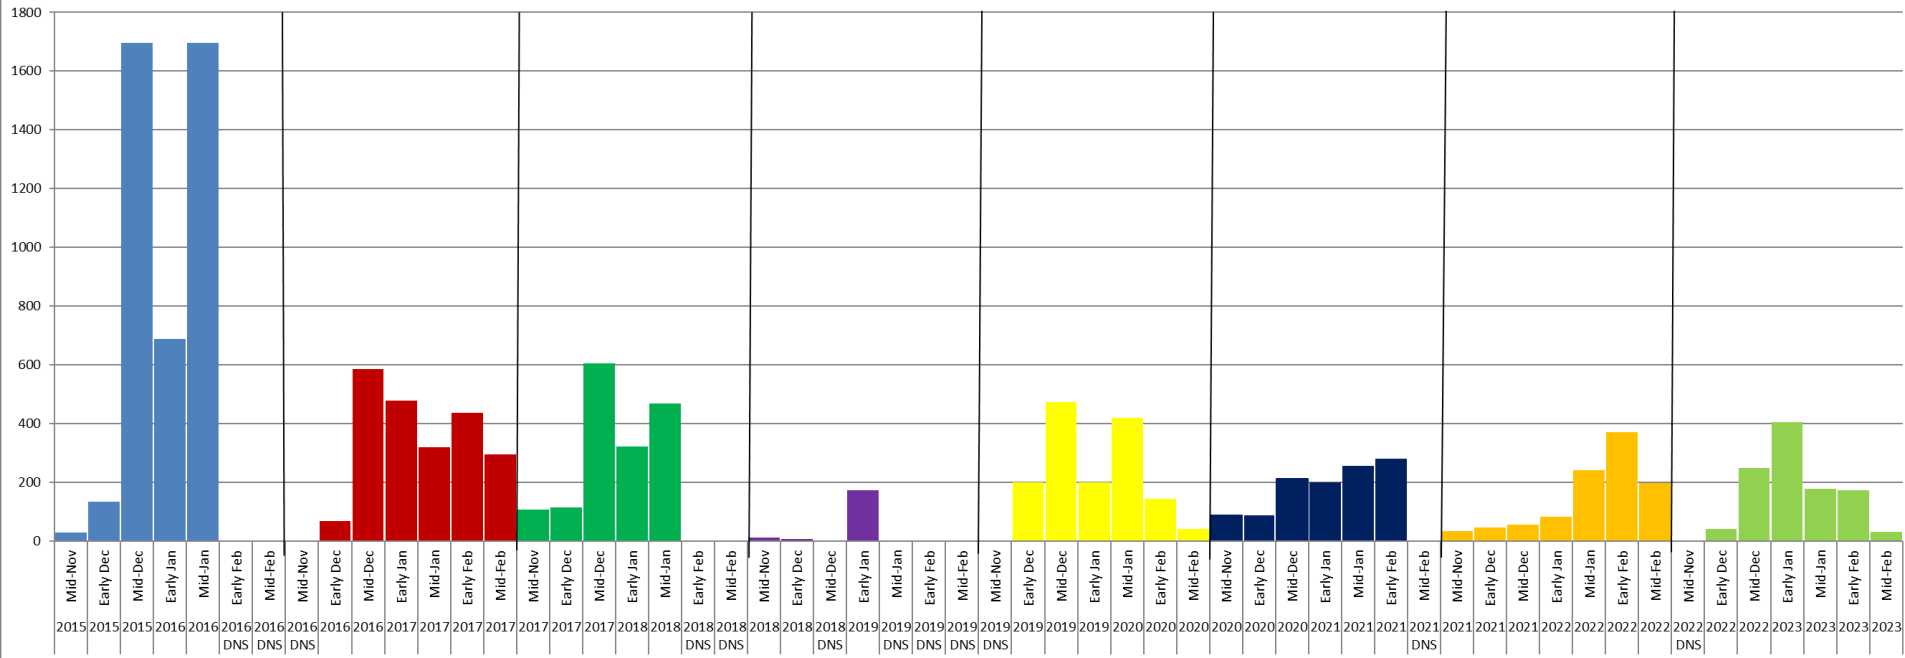

Total of ALL Ducks Surveyed on TWRA Refuges Annual Comparison by Survey Period 2015-2023

Not all areas were surveyed during all survey periods in all years, which impacts total number of ducks surveyed. Please exercise caution when interpreting results or drawing conclusions of direct comparison of total counts for all areas across years.

Black Bayou Refuge Total Ducks Counted Annual Comparison 2015-2023

DNS = Did Not Survey

Chickamauga Refuge Total Ducks Counted Annual Comparison 2015-2023

DNS = Did Not Survey

Chota Refuge Total Ducks Counted Annual Comparison 2015-2023

DNS = Did Not Survey

Cordell Hull Refuge Total Ducks Counted Annual Comparison 2015-2023

DNS = Did Not Survey

Cheatham - Dyson's Ditch Refuge Total Ducks Counted Annual Comparison 2015-2023

DNS = Did Not Survey

Eagle Lake Refuge Total Ducks Counted Annual Comparison 2015-2023

DNS = Did Not Survey

Hop-In Refuge Total Ducks Counted Annual Comparison 2015-2023

DNS = Did Not Survey

Horn's Bluff Refuge Total Ducks Counted Annual Comparison 2015-2023