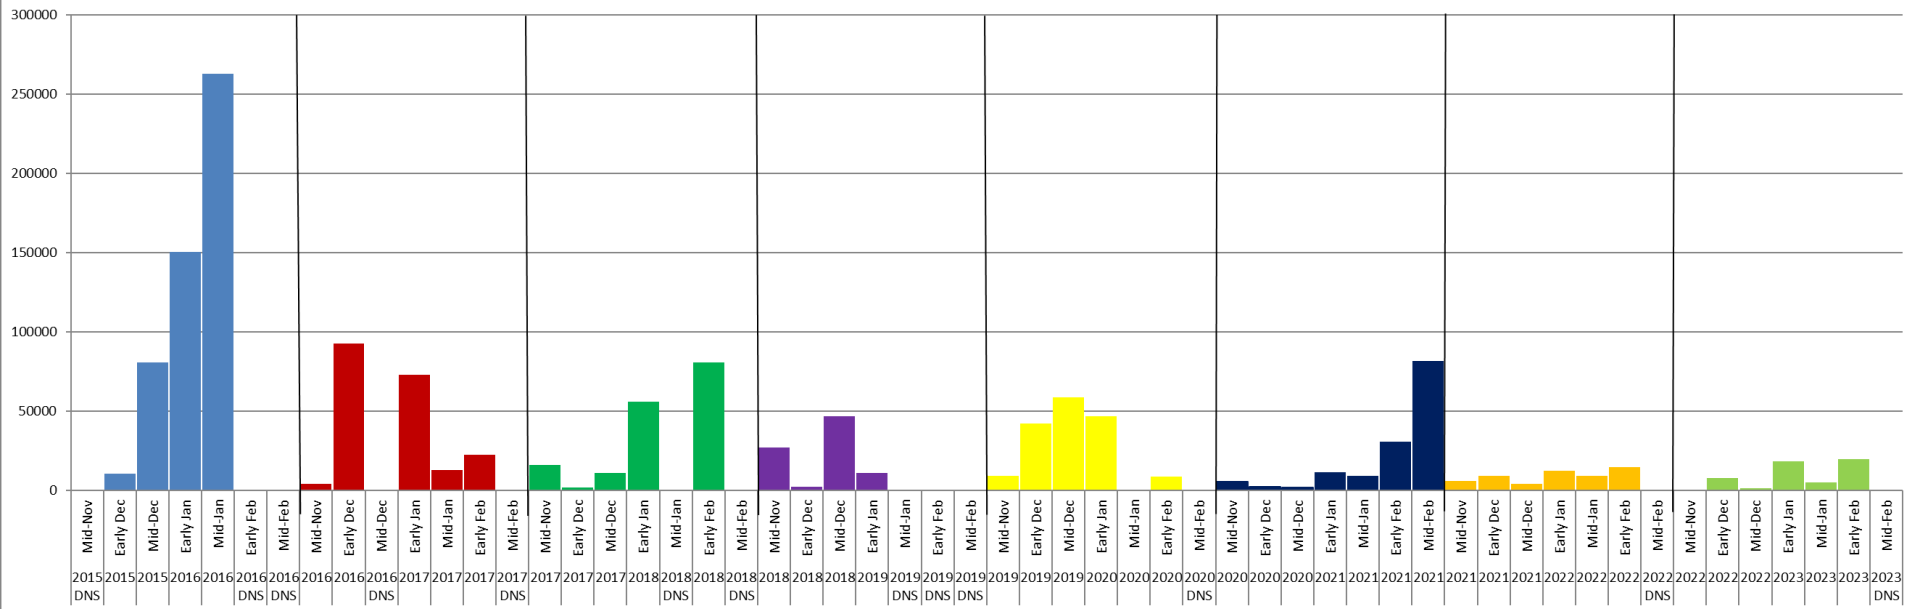

Total of ALL Ducks Surveyed on TWRA Refuges Annual Comparison by Survey Period 2015-2023

Not all areas were surveyed during all survey periods in all years, which impacts total number of ducks surveyed. Please exercise caution when interpreting results or drawing conclusions of direct comparison of total counts for all areas across years.

Black Bayou Refuge Total Ducks Counted Annual Comparison 2015-2023

DNS = Did Not Survey

Chickamauga Refuge Total Ducks Counted Annual Comparison 2015-2023

DNS = Did Not Survey

Chota Refuge Total Ducks Counted Annual Comparison 2015-2023