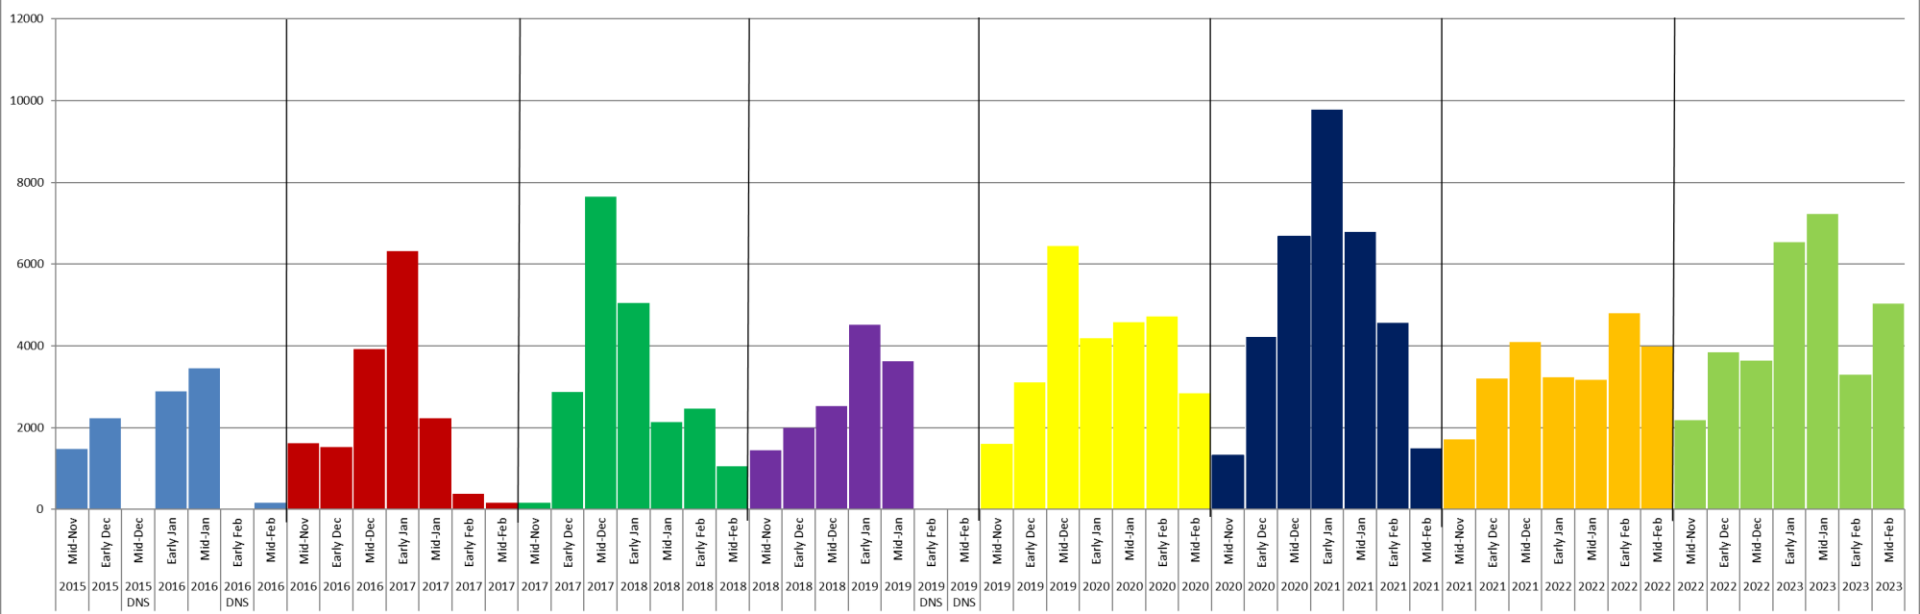

Eagle Lake Refuge Total Ducks Counted Annual Comparison 2015-2023

DNS = Did Not Survey

Hop-In Refuge Total Ducks Counted Annual Comparison 2015-2023

DNS = Did Not Survey

Horn's Bluff Refuge Total Ducks Counted Annual Comparison 2015-2023

DNS = Did Not Survey

Joachim Bible Refuge Total Ducks Counted Annual Comparison 2015-2023

DNS = Did Not Survey

Kyker Bottoms Refuge Total Ducks Counted Annual Comparison 2015-2023

DNS = Did Not Survey

Old Hickory Lock 5 Refuge Total Ducks Counted Annual Comparison 2015-2023

DNS = Did Not Survey

Maness Swamp Refuge Total Ducks Counted Annual Comparison 2015-2023

DNS = Did Not Survey

Cheatham - Pardue Pond Refuge Total Ducks Counted Annual Comparison 2015-2023

DNS = Did Not Survey