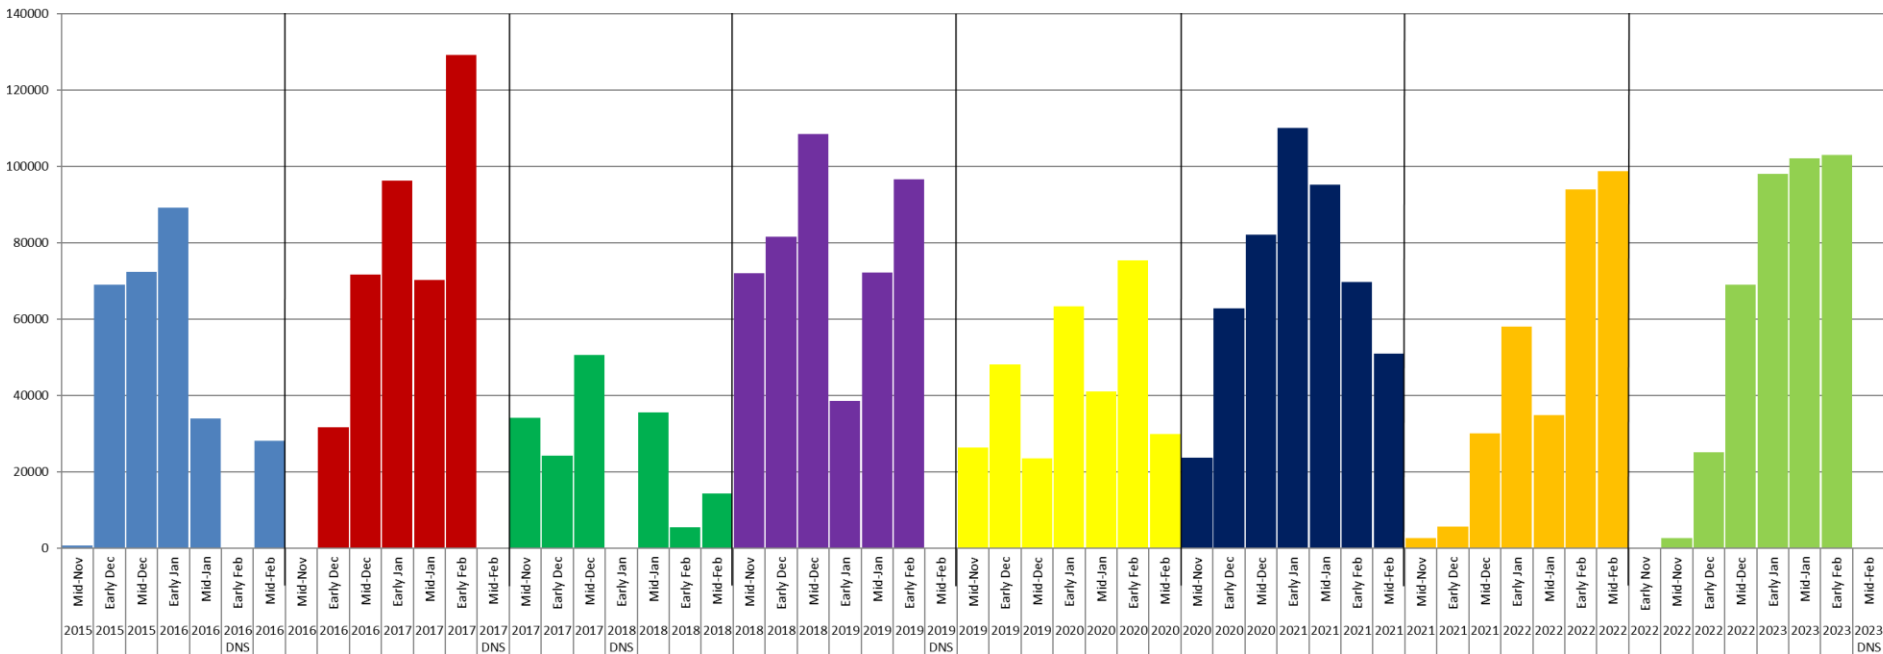

DNS = Did Not Survey

Maness Swamp Refuge Total Ducks Counted Annual Comparison 2015-2023

DNS = Did Not Survey

Cheatham - Pardue Pond Refuge Total Ducks Counted Annual Comparison 2015-2023

DNS = Did Not Survey

Watts Bar Refuge Total Ducks Counted Annual Comparison 2015-2021

DNS = Did Not Survey

Beginning in 2020, Watts Bar Refuge counts are included in the Chickamauga Refuge counts.

White Lake Refuge Total Ducks Counted Annual Comparison 2015-2023

DNS = Did Not Survey

Woods Reservoir Refuge Total Ducks Counted Annual Comparison 2015-2023

DNS = Did Not Survey