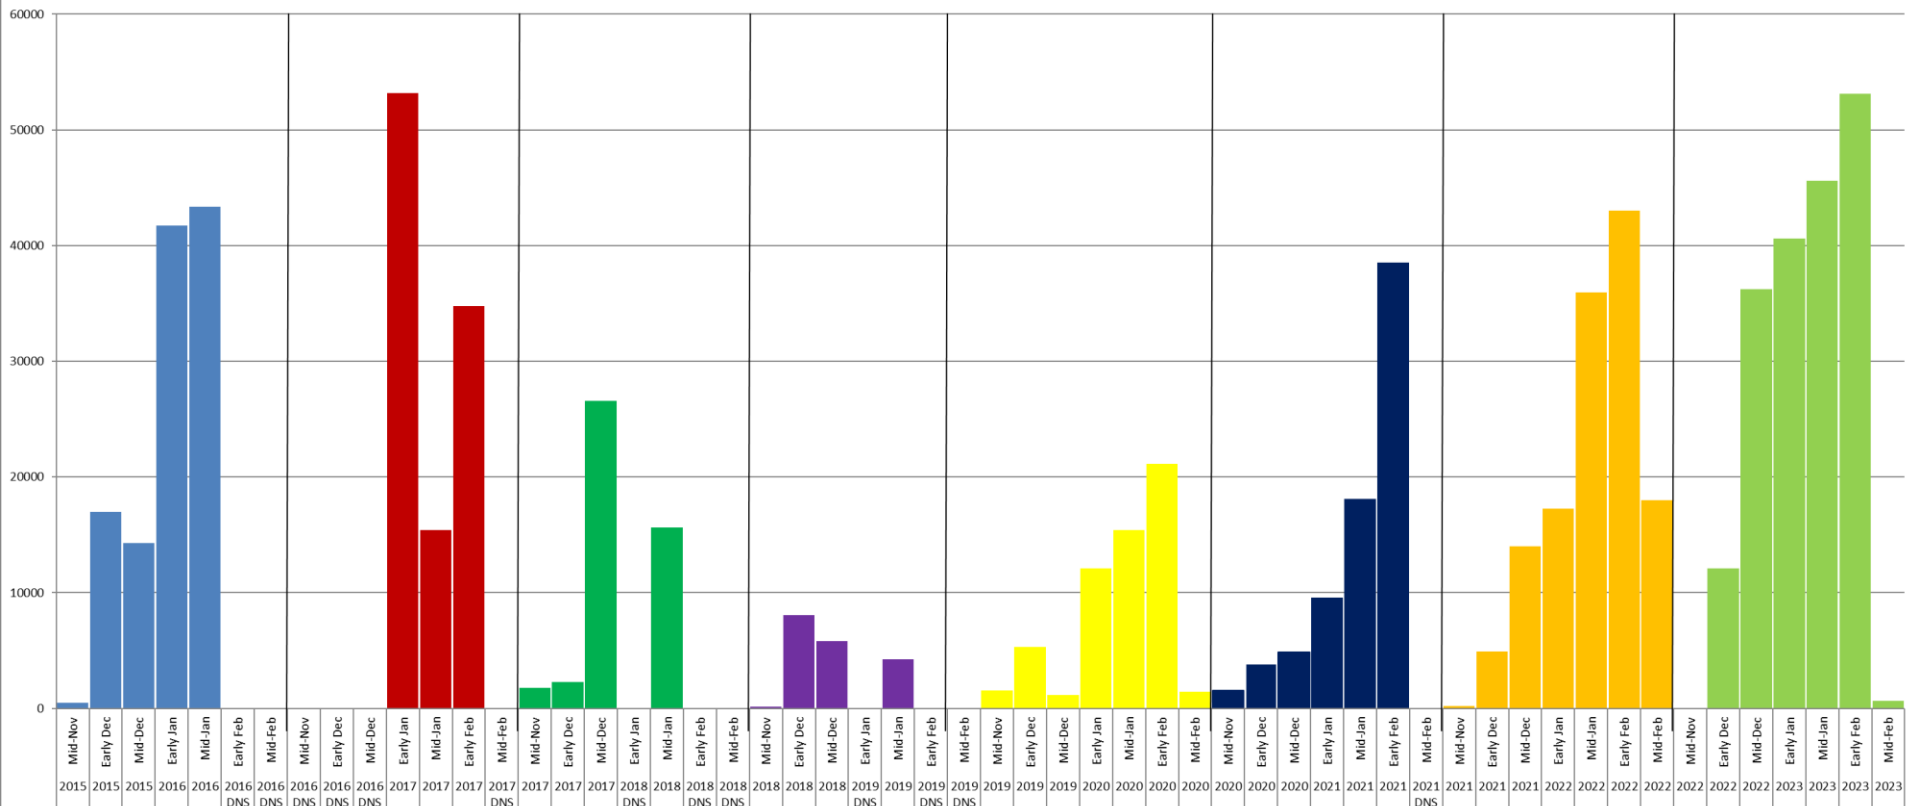

DNS = Did Not Survey

Cordell Hull Refuge Total Ducks Counted Annual Comparison 2015-2023

DNS = Did Not Survey

Cheatham - Dyson's Ditch Refuge Total Ducks Counted Annual Comparison 2015-2023

DNS = Did Not Survey

Eagle Lake Refuge Total Ducks Counted Annual Comparison 2015-2023

DNS = Did Not Survey

Hop-In Refuge Total Ducks Counted Annual Comparison 2015-2023

DNS = Did Not Survey

Horn's Bluff Refuge Total Ducks Counted Annual Comparison 2015-2023

DNS = Did Not Survey

Joachim Bible Refuge Total Ducks Counted Annual Comparison 2015-2023

DNS = Did Not Survey

Kyker Bottoms Refuge Total Ducks Counted Annual Comparison 2015-2023

DNS = Did Not Survey

Old Hickory Lock 5 Refuge Total Ducks Counted Annual Comparison 2015-2023