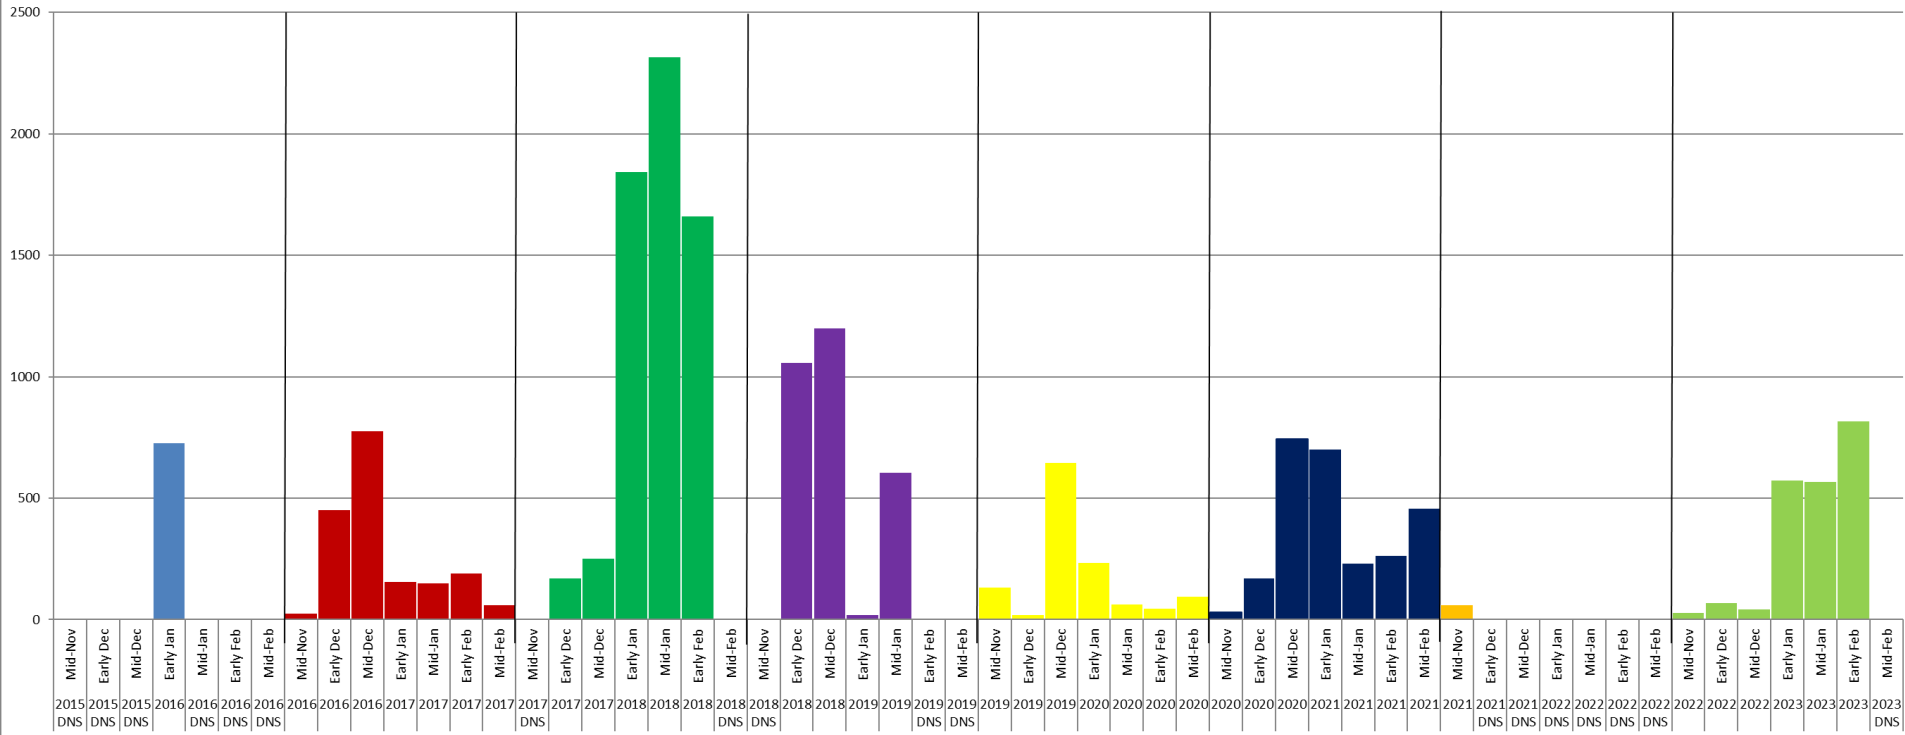

Total of ALL Ducks Surveyed on TWRA Refuges Annual Comparison by Survey Period 2015-2023

Not all areas were surveyed during all survey periods in all years, which impacts total number of ducks surveyed. Please exercise caution when interpreting results or drawing conclusions of direct comparison of total counts for all areas across years.

Black Bayou Refuge Total Ducks Counted Annual Comparison 2015-2023

DNS = Did Not Survey

Chickamauga Refuge Total Ducks Counted Annual Comparison 2015-2023

DNS = Did Not Survey

Chota Refuge Total Ducks Counted Annual Comparison 2015-2023

DNS = Did Not Survey

Cordell Hull Refuge Total Ducks Counted Annual Comparison 2015-2023

DNS = Did Not Survey

Cheatham - Dyson's Ditch Refuge Total Ducks Counted Annual Comparison 2015-2023

DNS = Did Not Survey

Eagle Lake Refuge Total Ducks Counted Annual Comparison 2015-2023

DNS = Did Not Survey

Hop-In Refuge Total Ducks Counted Annual Comparison 2015-2023

DNS = Did Not Survey

Horn's Bluff Refuge Total Ducks Counted Annual Comparison 2015-2023