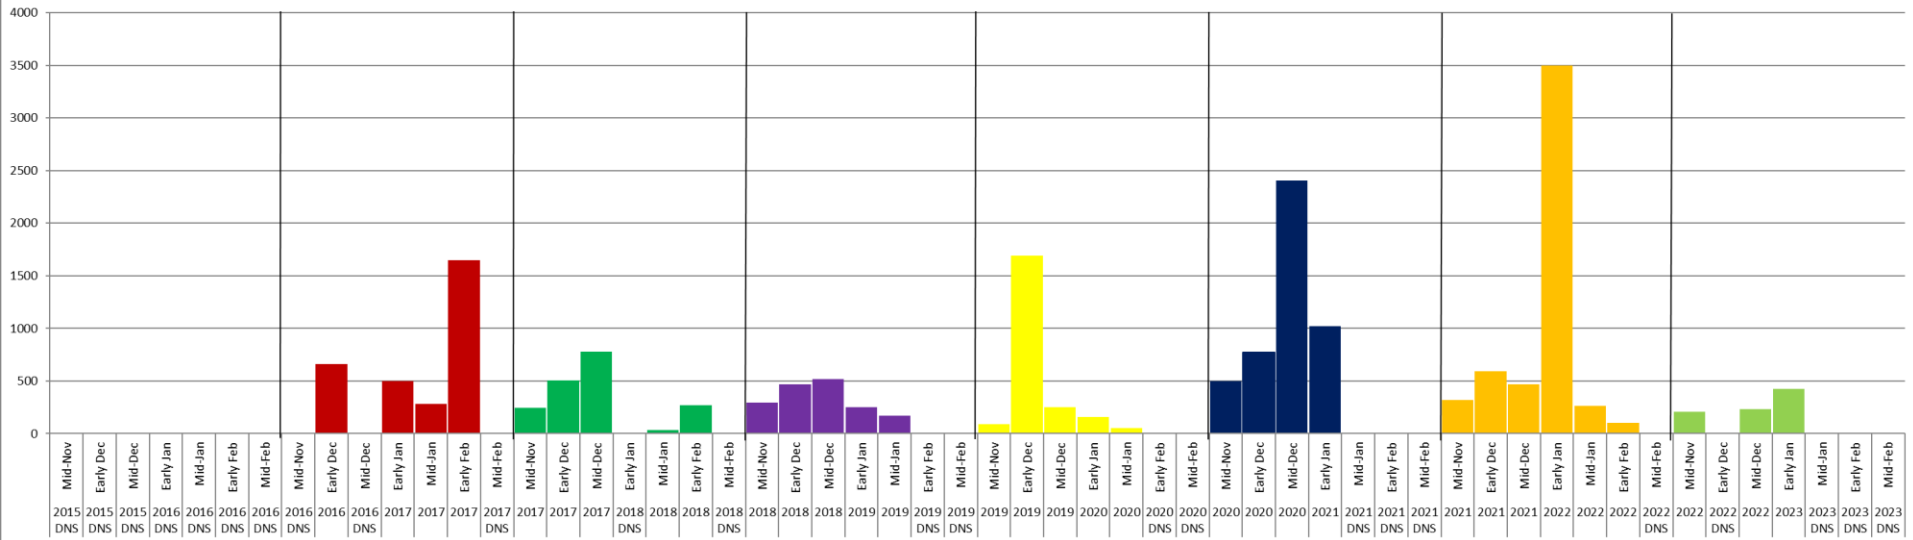

Black Bayou Refuge Total Ducks Counted Annual Comparison 2015-2023

DNS = Did Not Survey

Chickamauga Refuge Total Ducks Counted Annual Comparison 2015-2023

DNS = Did Not Survey

Chota Refuge Total Ducks Counted Annual Comparison 2015-2023

DNS = Did Not Survey

Cordell Hull Refuge Total Ducks Counted Annual Comparison 2015-2023

DNS = Did Not Survey

Cheatham - Dyson's Ditch Refuge Total Ducks Counted Annual Comparison 2015-2023

DNS = Did Not Survey

Eagle Lake Refuge Total Ducks Counted Annual Comparison 2015-2023

DNS = Did Not Survey

Hop-In Refuge Total Ducks Counted Annual Comparison 2015-2023

DNS = Did Not Survey

Horn's Bluff Refuge Total Ducks Counted Annual Comparison 2015-2023