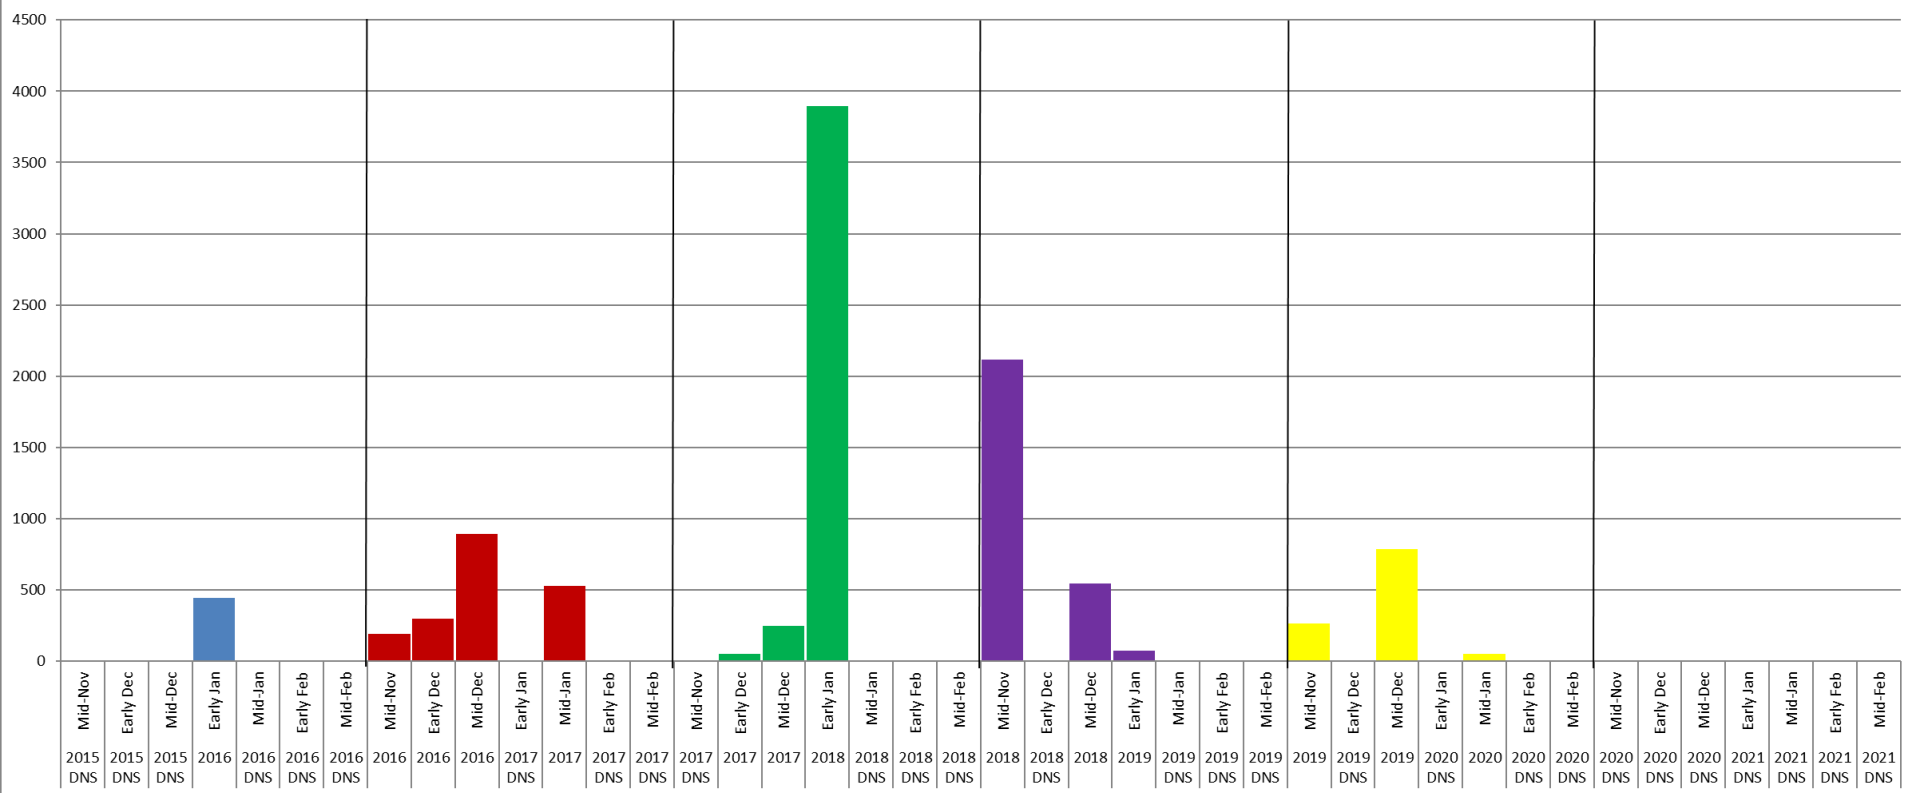

DNS = Did Not Survey

Joachim Bible Refuge Total Ducks Counted Annual Comparison 2015-2023

DNS = Did Not Survey

Kyker Bottoms Refuge Total Ducks Counted Annual Comparison 2015-2023

DNS = Did Not Survey

Old Hickory Lock 5 Refuge Total Ducks Counted Annual Comparison 2015-2023

DNS = Did Not Survey

Maness Swamp Refuge Total Ducks Counted Annual Comparison 2015-2023

DNS = Did Not Survey

Cheatham - Pardue Pond Refuge Total Ducks Counted Annual Comparison 2015-2023

DNS = Did Not Survey

Watts Bar Refuge Total Ducks Counted Annual Comparison 2015-2021

DNS = Did Not Survey

Beginning in 2020, Watts Bar Refuge counts are included in the Chickamauga Refuge counts.

White Lake Refuge Total Ducks Counted Annual Comparison 2015-2023