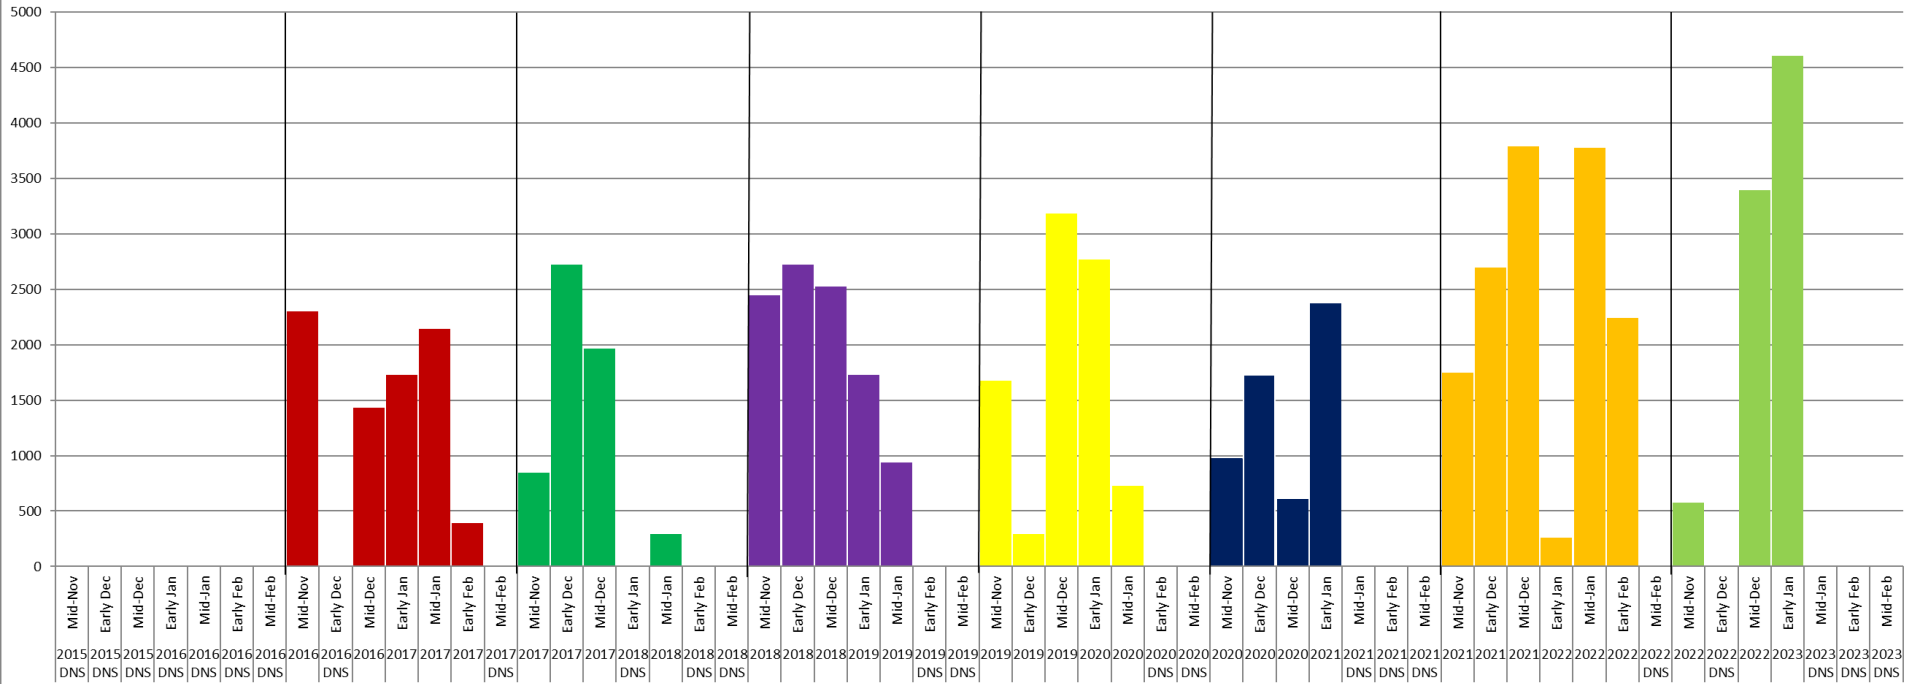

DNS = Did Not Survey

Joachim Bible Refuge Total Ducks Counted Annual Comparison 2015-2023

DNS = Did Not Survey

Kyker Bottoms Refuge Total Ducks Counted Annual Comparison 2015-2023

DNS = Did Not Survey

Old Hickory Lock 5 Refuge Total Ducks Counted Annual Comparison 2015-2023

DNS = Did Not Survey

Maness Swamp Refuge Total Ducks Counted Annual Comparison 2015-2023

DNS = Did Not Survey

Cheatham - Pardue Pond Refuge Total Ducks Counted Annual Comparison 2015-2023

DNS = Did Not Survey

Watts Bar Refuge Total Ducks Counted Annual Comparison 2015-2021

DNS = Did Not Survey

Beginning in 2020, Watts Bar Refuge counts are included in the Chickamauga Refuge counts.

White Lake Refuge Total Ducks Counted Annual Comparison 2015-2023