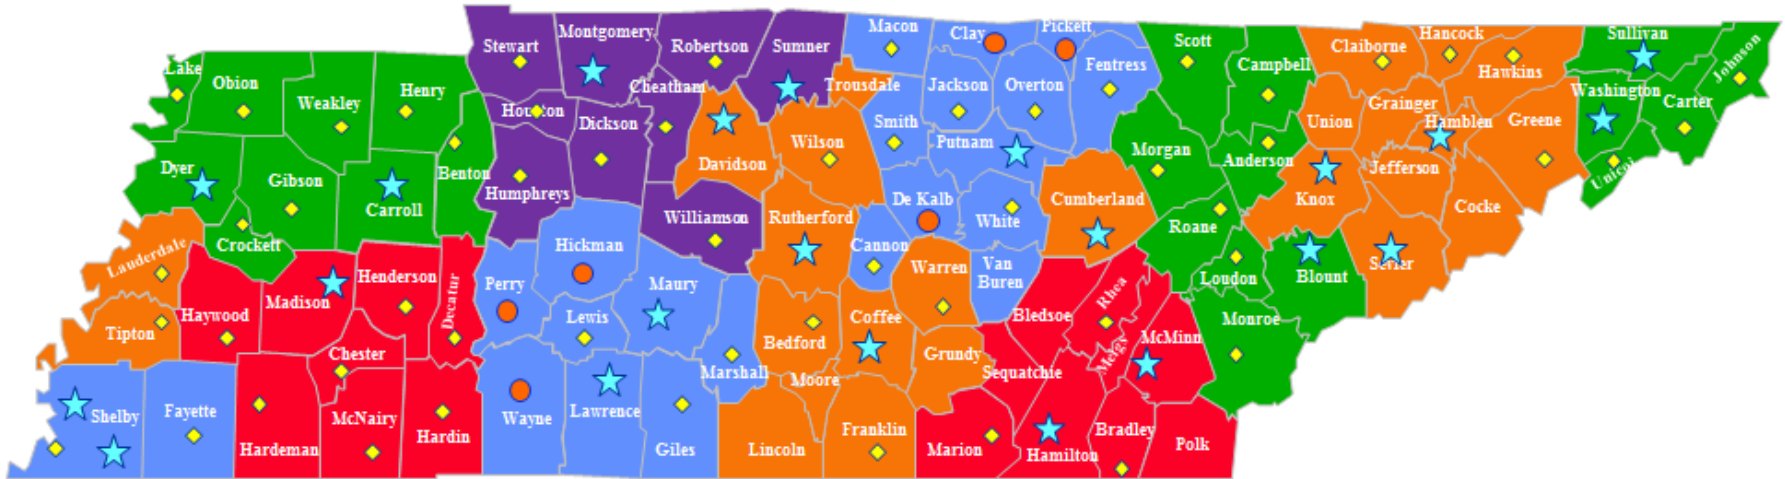

# Current Local Workforce Development Areas

## AmericanJobCenter<sup>®</sup> TENNESSEE

- ★ Comprehensive American Job Centers
- ◆ Affiliate American Job Centers
- Access Points

americanjobcenter<sup>®</sup>  
TENNESSEE

TN

Department of  
Labor & Workforce  
Development

# Proposed Transition

Possible TDLWD county transition is in **Orange**.

- ★ Comprehensive American Job Centers
- ◆ Affiliate American Job Centers
- Access Points

americanjobcenter  
TENNESSEE