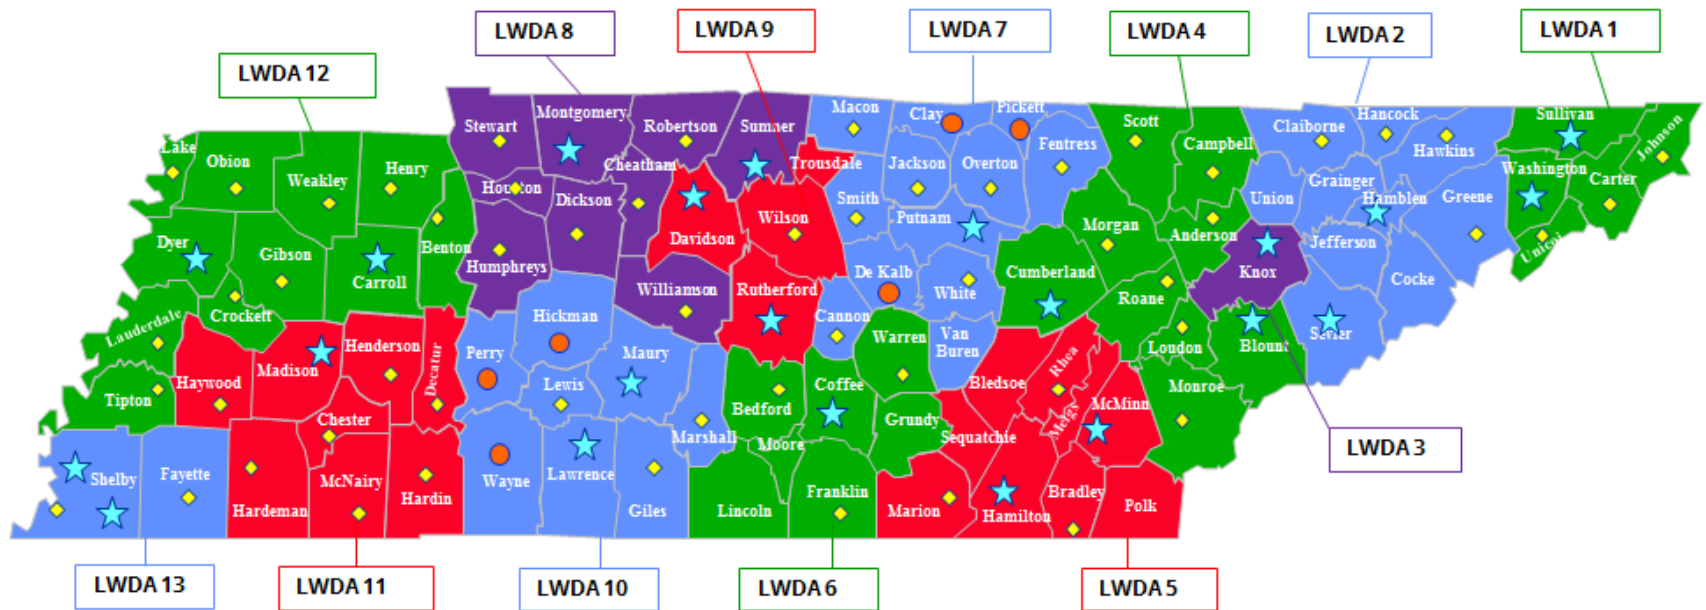

# Current Local Workforce Development Areas

## AmericanJobCenter<sup>®</sup> TENNESSEE

- ★ Comprehensive American Job Centers
- ◆ Affiliate American Job Centers
- Access Points

americanjobcenter<sup>®</sup>  
TENNESSEE

TN

Department of  
Labor & Workforce  
Development

# Proposed Transition

Possible TDLWD county transition is in **Orange**.

- ★ Comprehensive American Job Centers
- ◆ Affiliate American Job Centers
- Access Points

americanjobcenter  
TENNESSEE