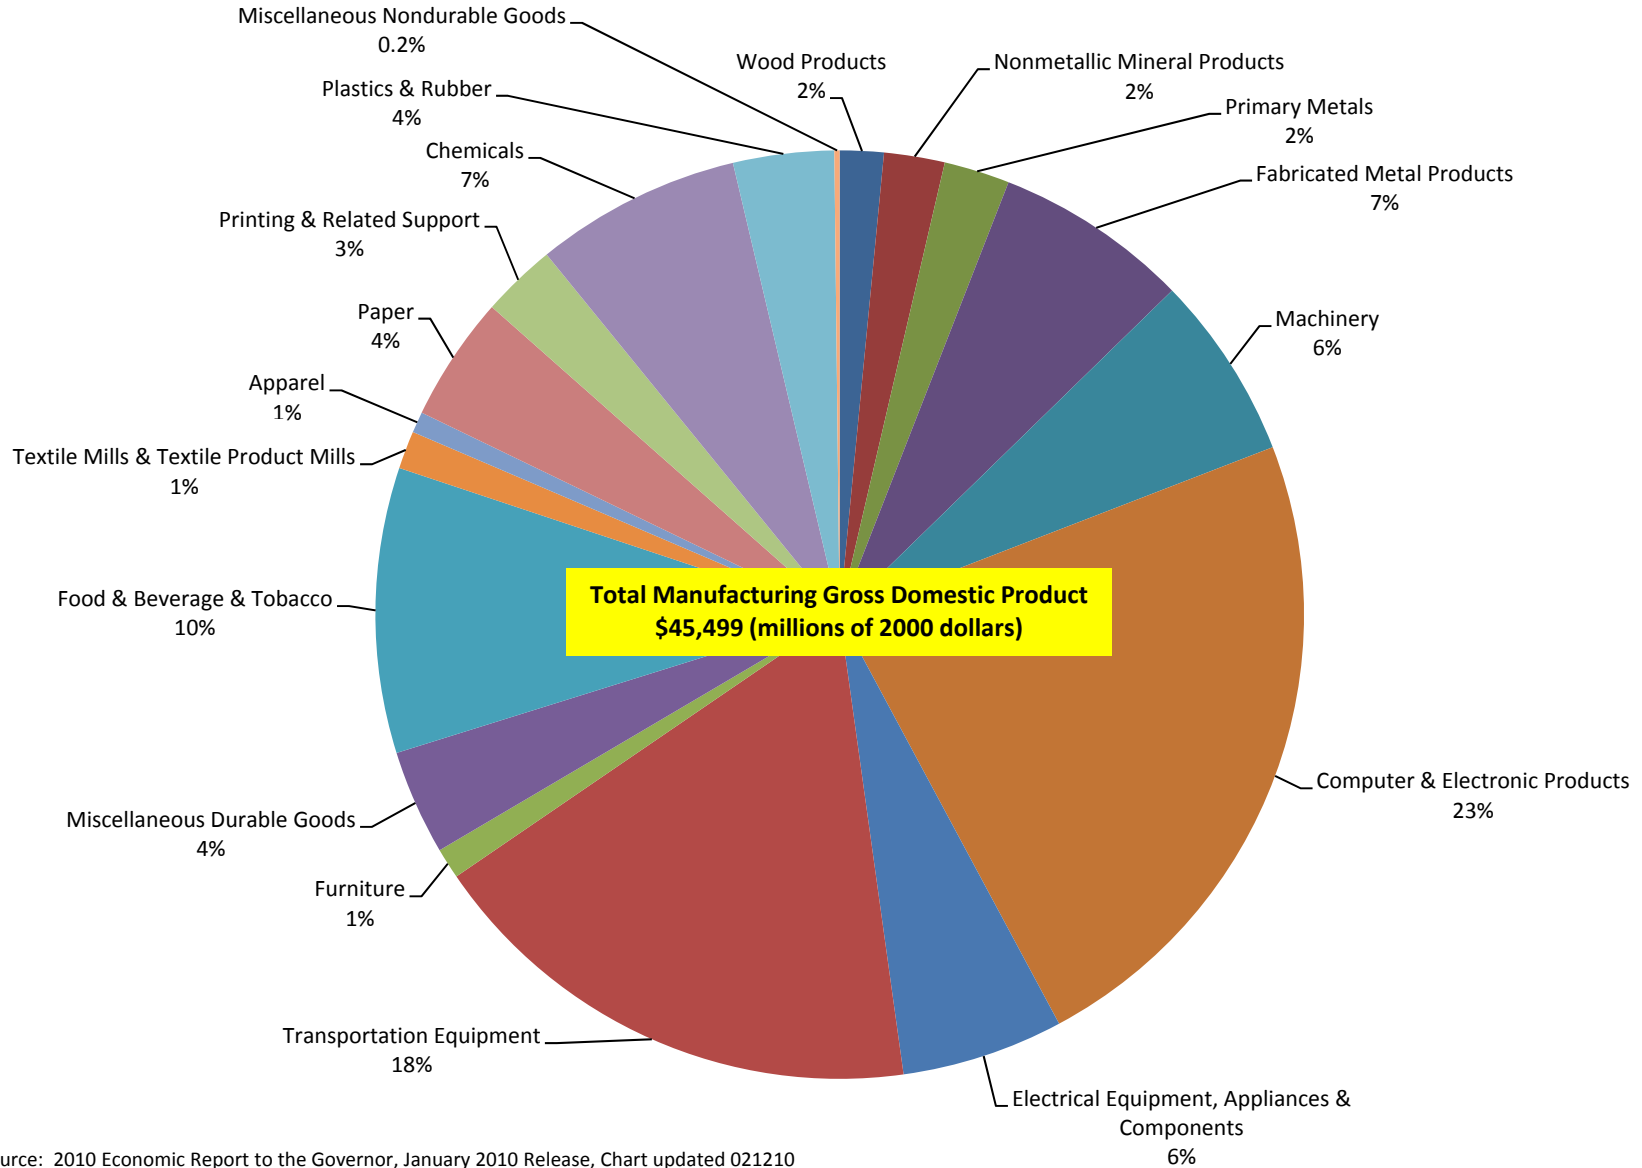

DISTRIBUTION OF MANUFACTURING OUTPUT

Durable and Nondurable Goods

2010 Forecast Estimates

Source: 2010 Economic Report to the Governor, January 2010 Release, Chart updated 021210