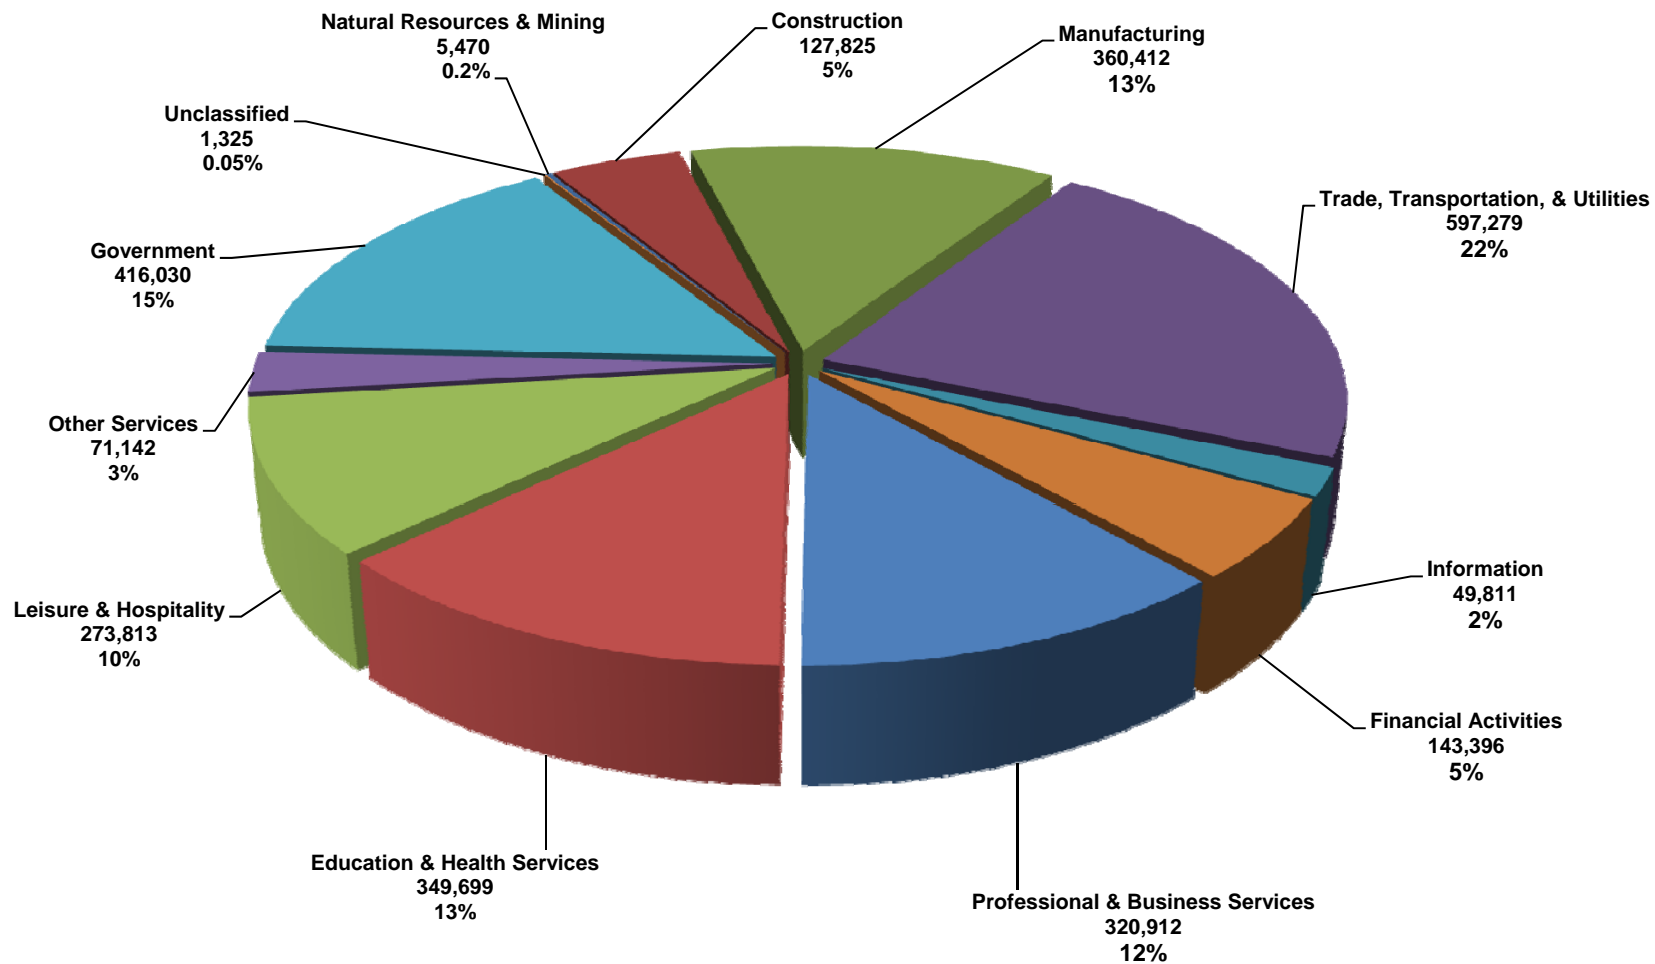

NONFARM EMPLOYMENT DISTRIBUTION

by Industrial Sector

2008 Annual Average Employment

Source: TN Department of Labor and Workforce Development, 2008 Quarterly Census of Employment and Wages. Updated 022310