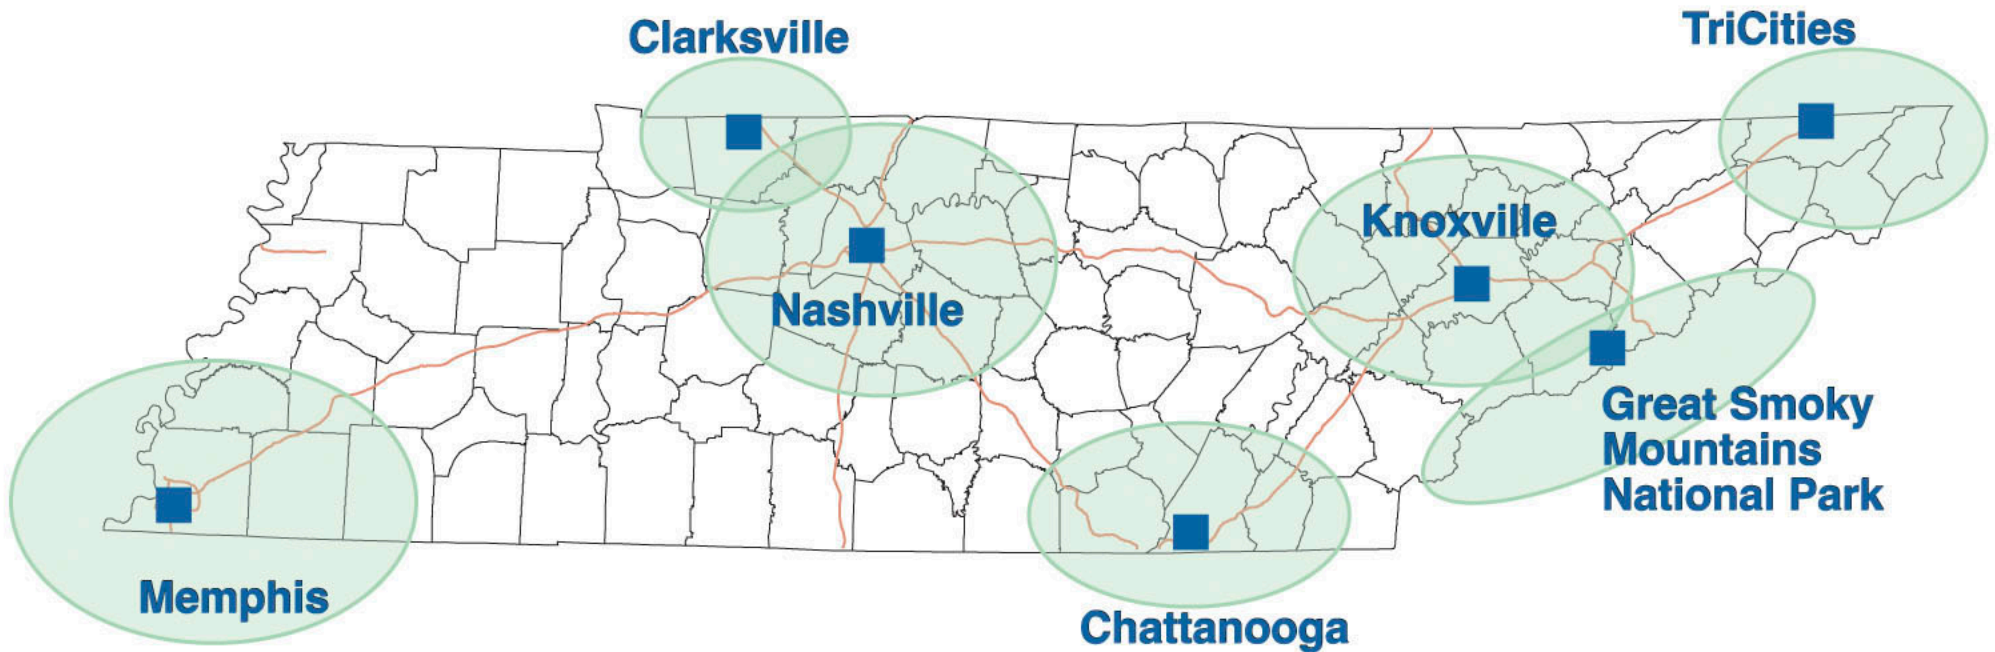

Tennessee Air Quality EnviroFlash Forecast Areas

Note: Forecast for cities and surrounding areas are based on highest expected ambient values within the region. Air monitors impacted by a specific local point source are not used to forecast because they are not representative of general air quality.